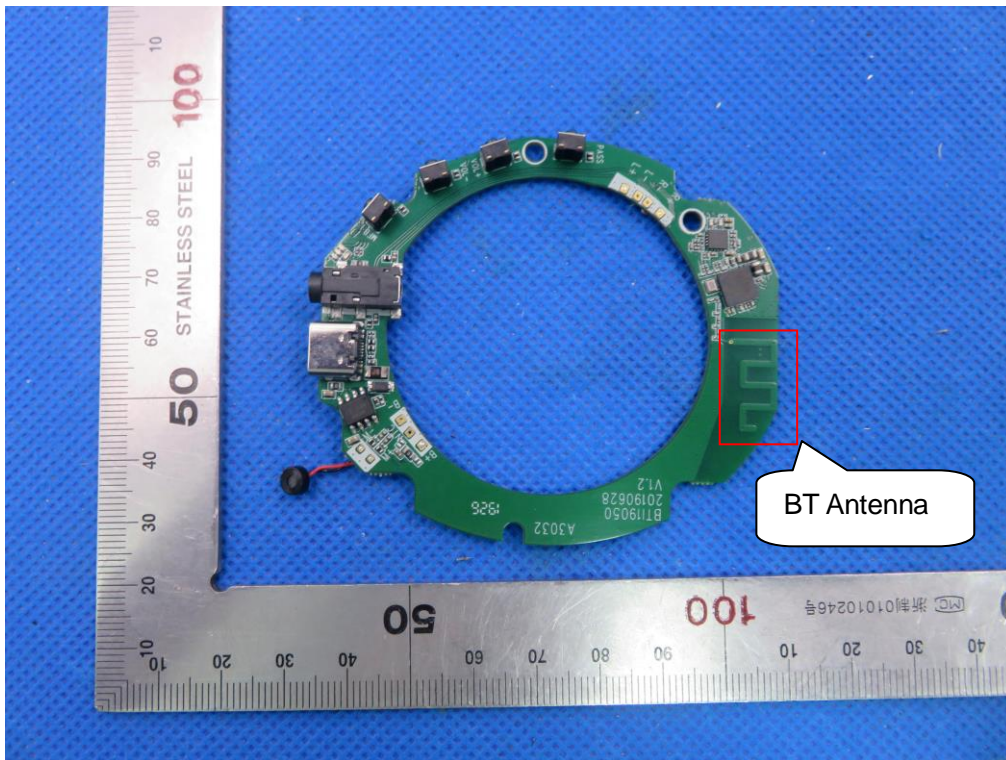

Internal Photos

Test Model: A3032
OPEN VIEW OF EUT

VIEW OF BATTERY

INTERNAL VIEW OF EUT-1

INTERNAL VIEW OF EUT-2

INTERNAL VIEW OF EUT-3