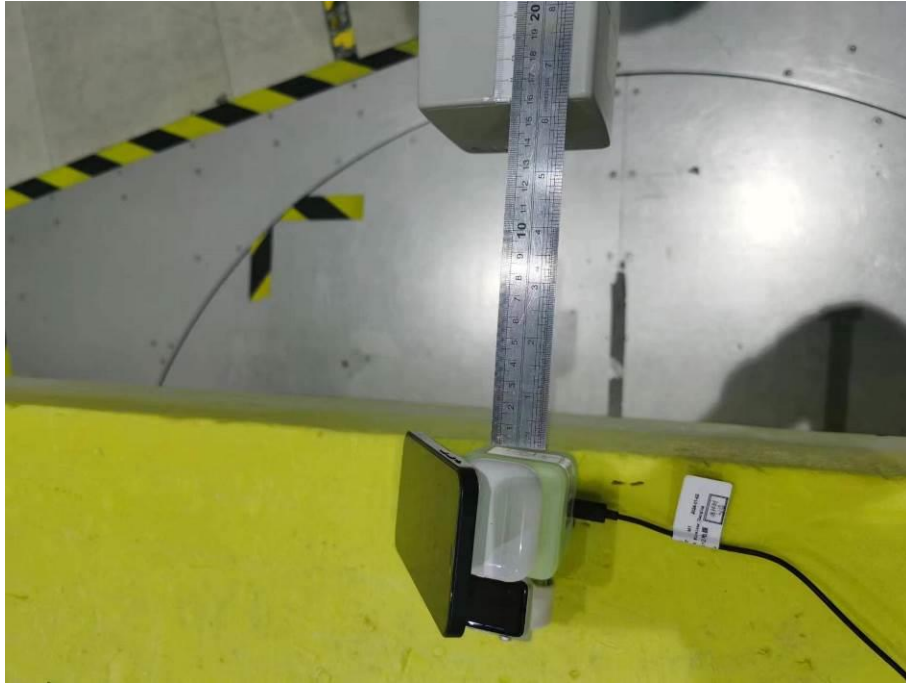

RF Exposure Setup Photos for SZCR2401000002AT

FCC ID: 2AOKB-A25M5

Photographs

TOP

Side 1

Side 2

Side 3

Side 4