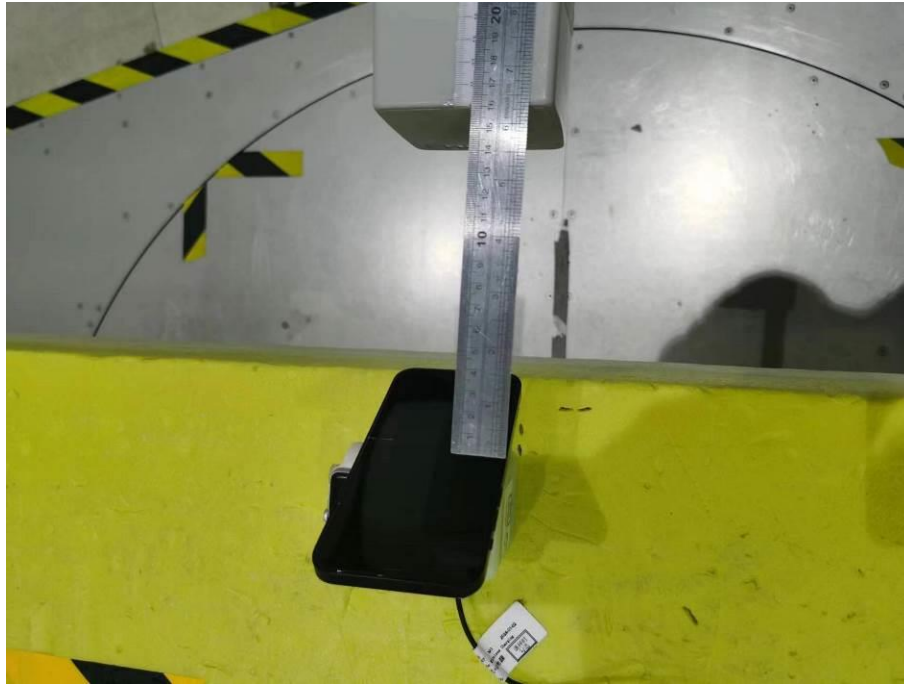

RF Exposure Setup Photos for SZCR2401000002AT

FCC ID: 2AOKB-A25M5

Photographs

TOP

Side 1

Side 2

Side 3

Side 4