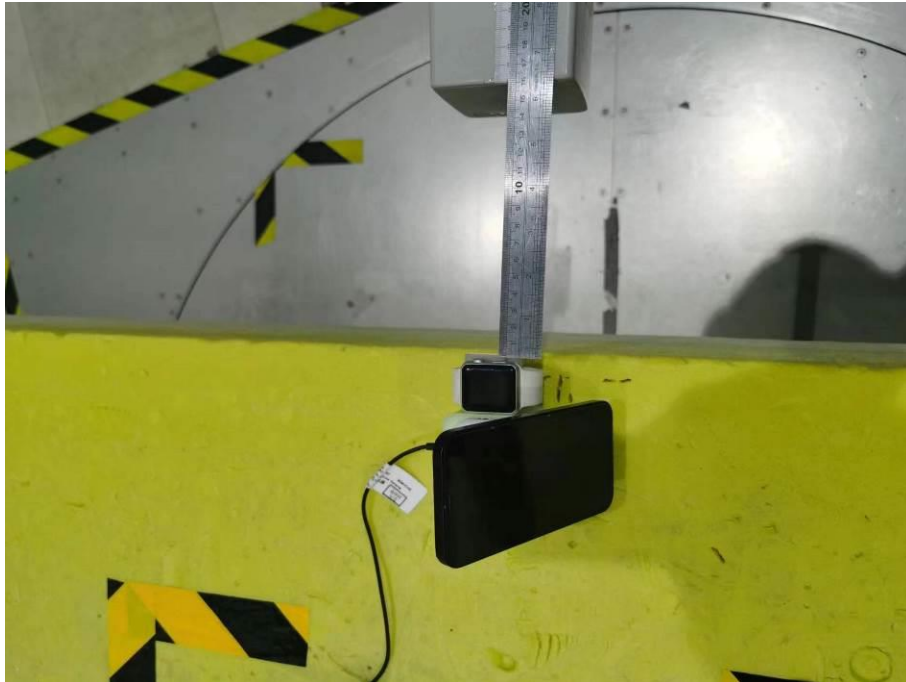

RF Exposure Setup Photos for SZCR2401000002AT

FCC ID: 2AOKB-A25M5

Photographs

TOP

Side 1

Side 2

Side 3

Side 4