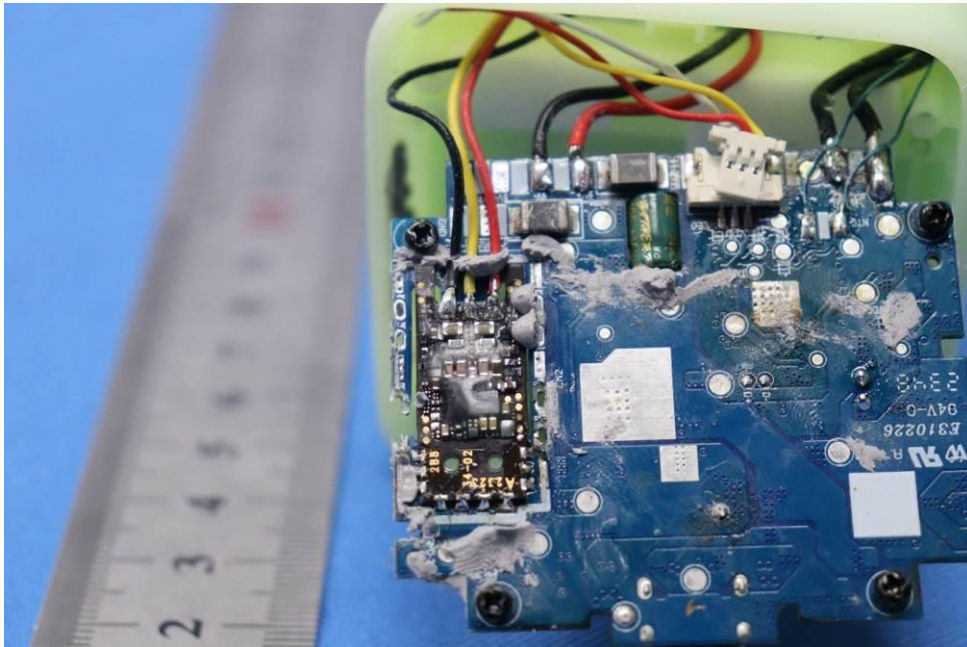

Internal Photos for SZCR2401000002AT

FCC ID: 2AOKB-A25M5

EUT Constructional Details (EUT Photos)

- End of the Appendix -