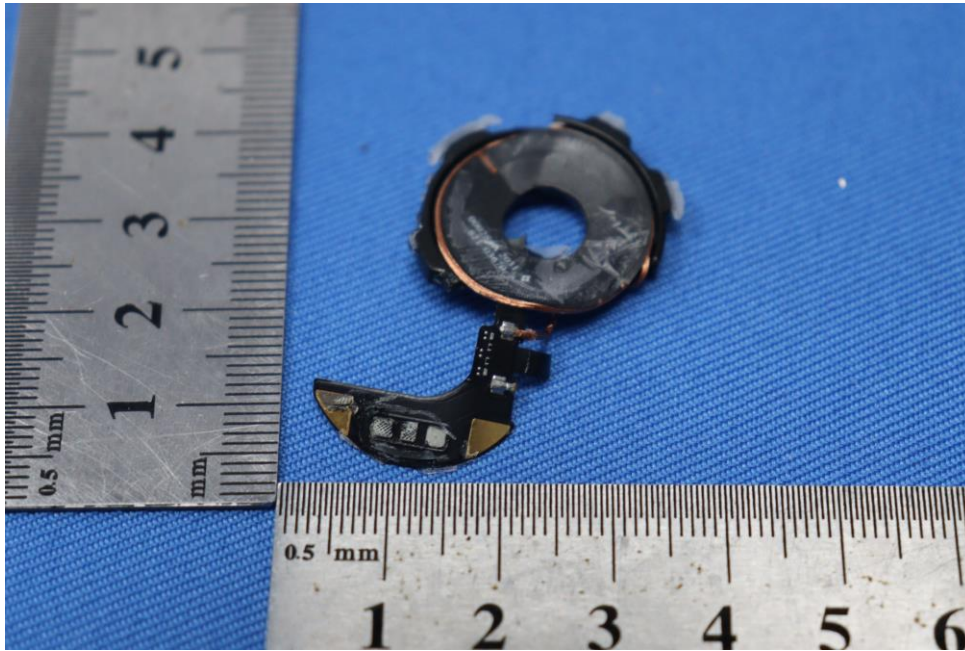

Internal Photos for SZCR2401000002AT

FCC ID: 2AOKB-A25M5

EUT Constructional Details (EUT Photos)

- End of the Appendix -