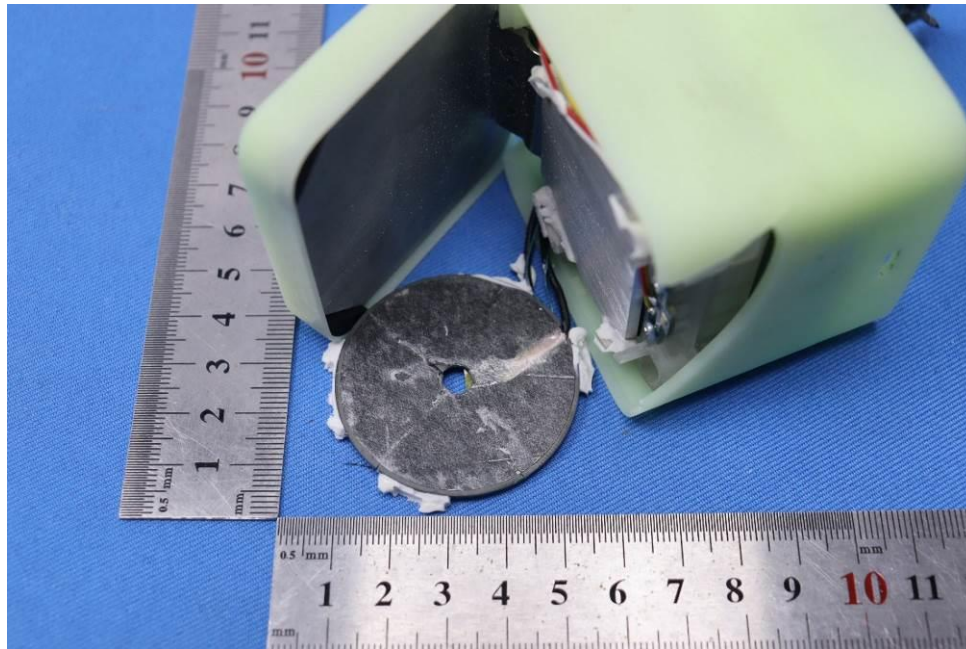

Internal Photos for SZCR2401000002AT

FCC ID: 2AOKB-A25M5

EUT Constructional Details (EUT Photos)

- End of the Appendix -