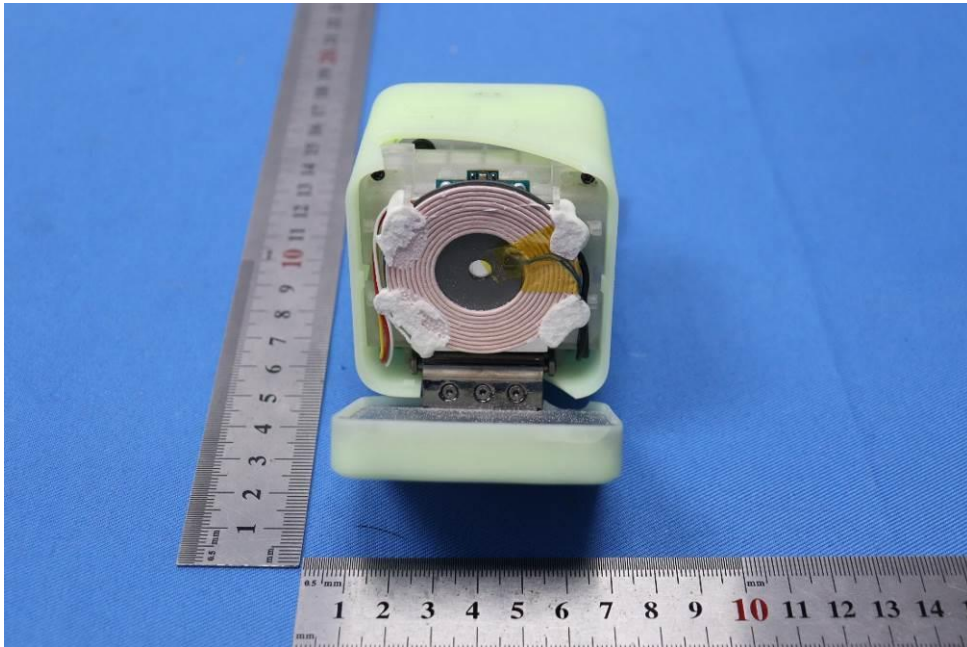

Internal Photos for SZCR2401000002AT

FCC ID: 2AOKB-A25M5

EUT Constructional Details (EUT Photos)

- End of the Appendix -