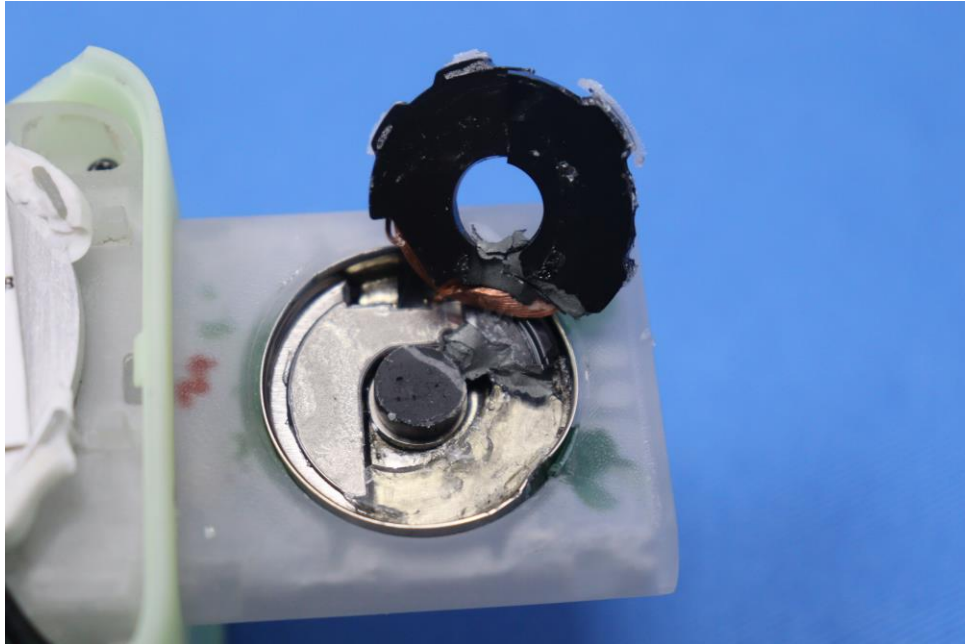

Internal Photos for SZCR2401000002AT

FCC ID: 2AOKB-A25M5

EUT Constructional Details (EUT Photos)

- End of the Appendix -