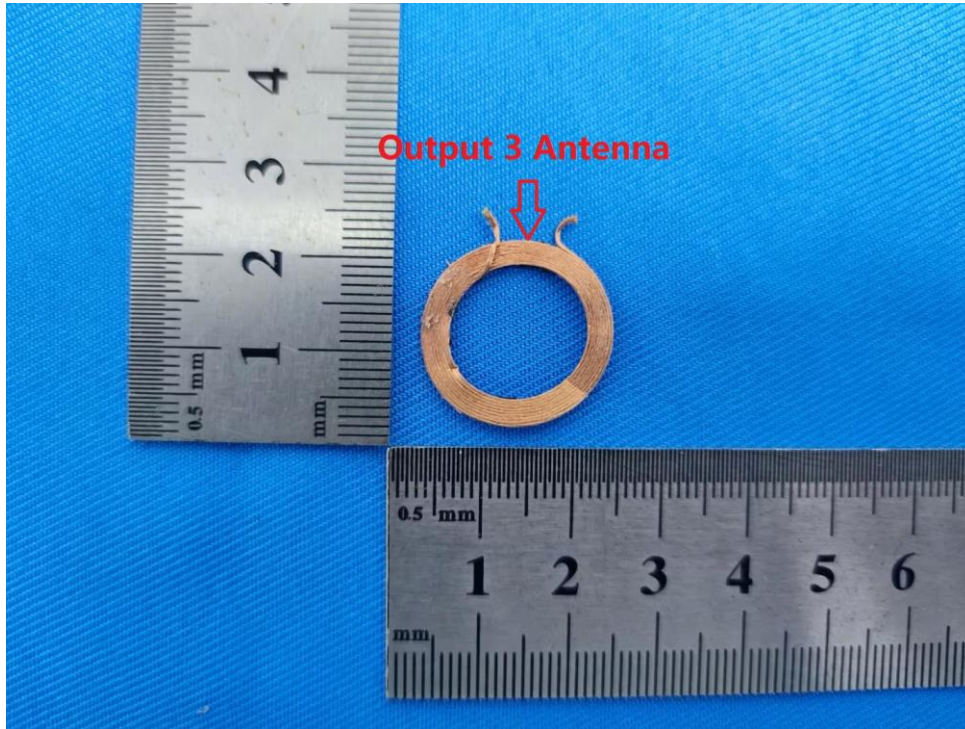

Internal Photos for SZCR2401000002AT

FCC ID: 2AOKB-A25M5

EUT Constructional Details (EUT Photos)

- End of the Appendix -