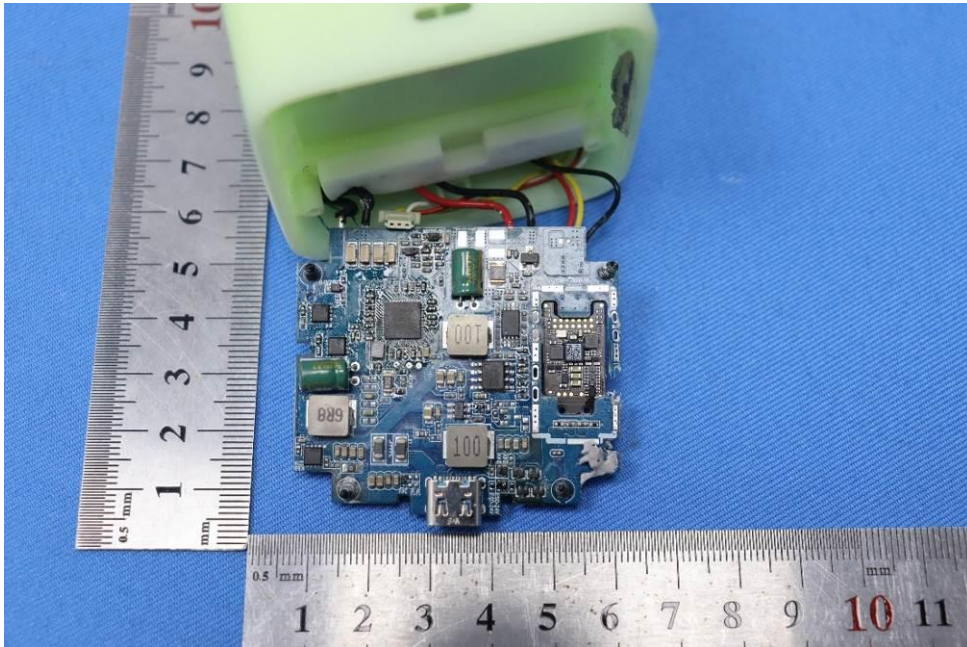

Internal Photos for SZCR2401000002AT

FCC ID: 2AOKB-A25M5

EUT Constructional Details (EUT Photos)

- End of the Appendix -