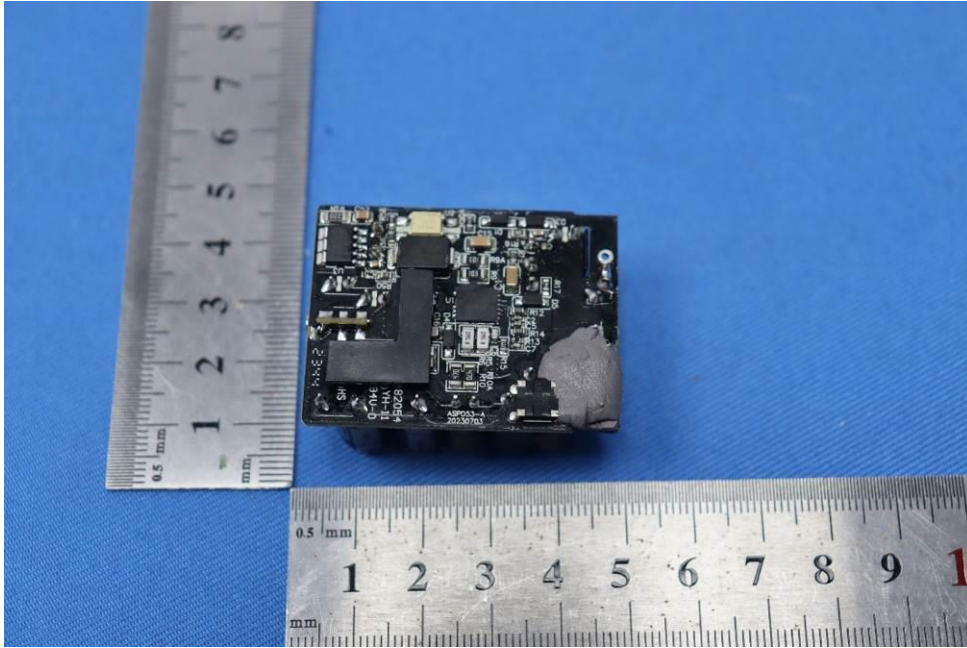

Internal Photos for SZCR2401000002AT

FCC ID: 2AOKB-A25M5

EUT Constructional Details (EUT Photos)

- End of the Appendix -