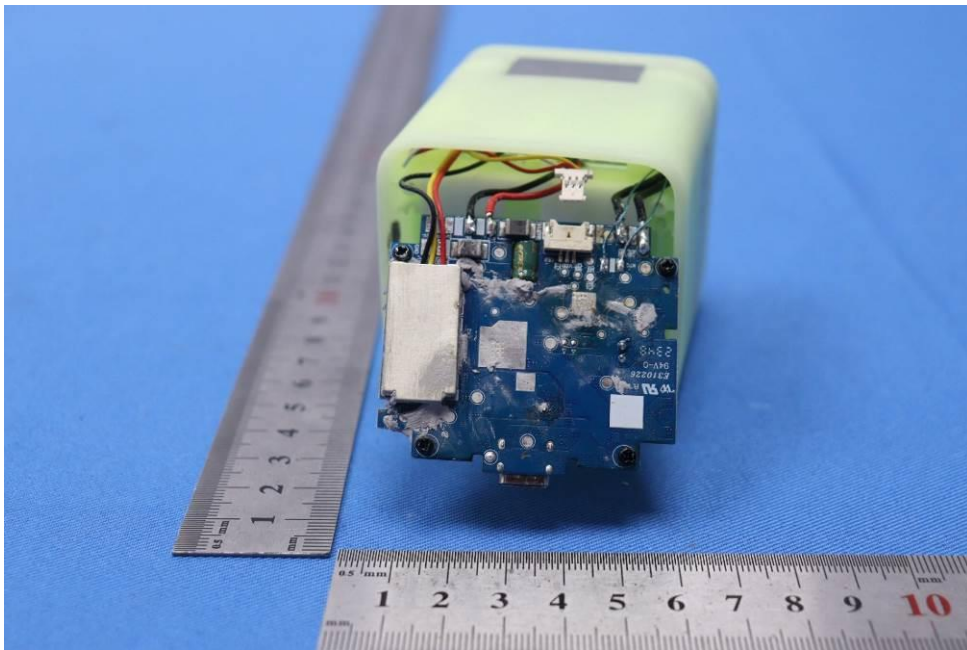

Internal Photos for SZCR2401000002AT

FCC ID: 2AOKB-A25M5

EUT Constructional Details (EUT Photos)

- End of the Appendix -