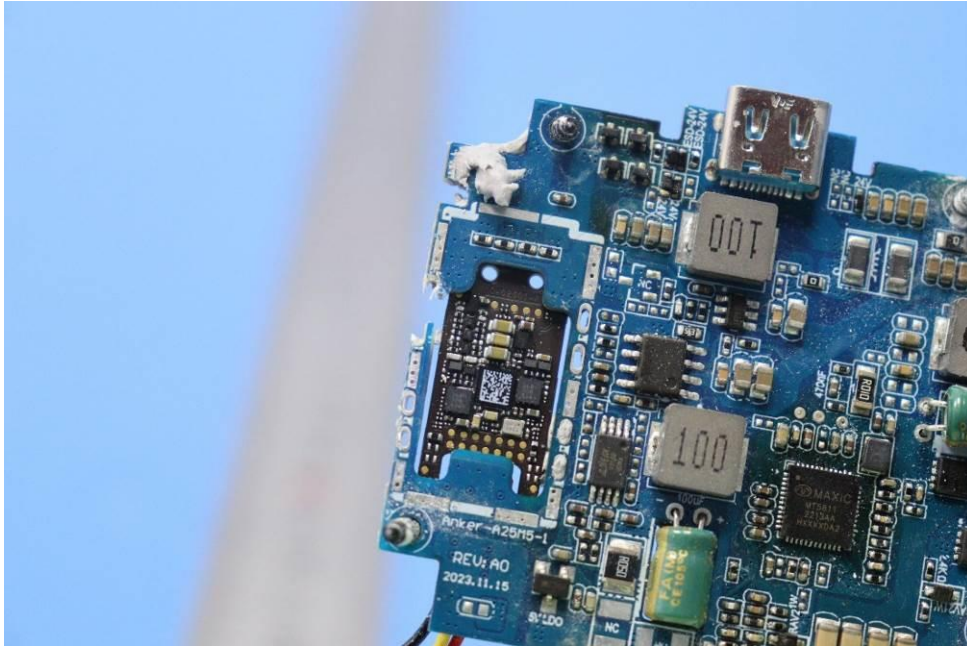

Internal Photos for SZCR2401000002AT

FCC ID: 2AOKB-A25M5

EUT Constructional Details (EUT Photos)

- End of the Appendix -