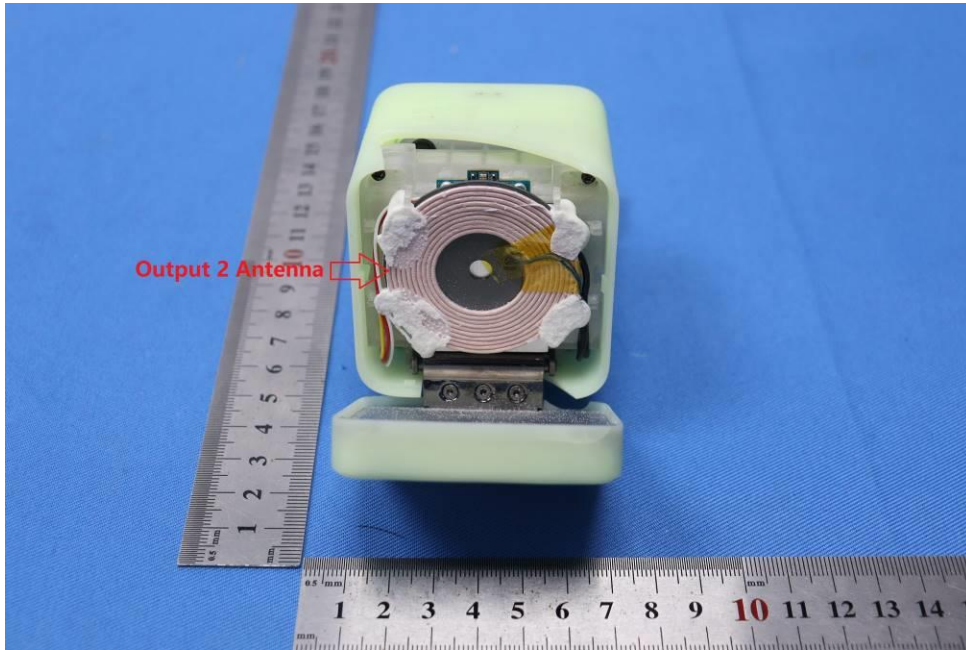

Internal Photos for SZCR2401000002AT

FCC ID: 2AOKB-A25M5

EUT Constructional Details (EUT Photos)

- End of the Appendix -