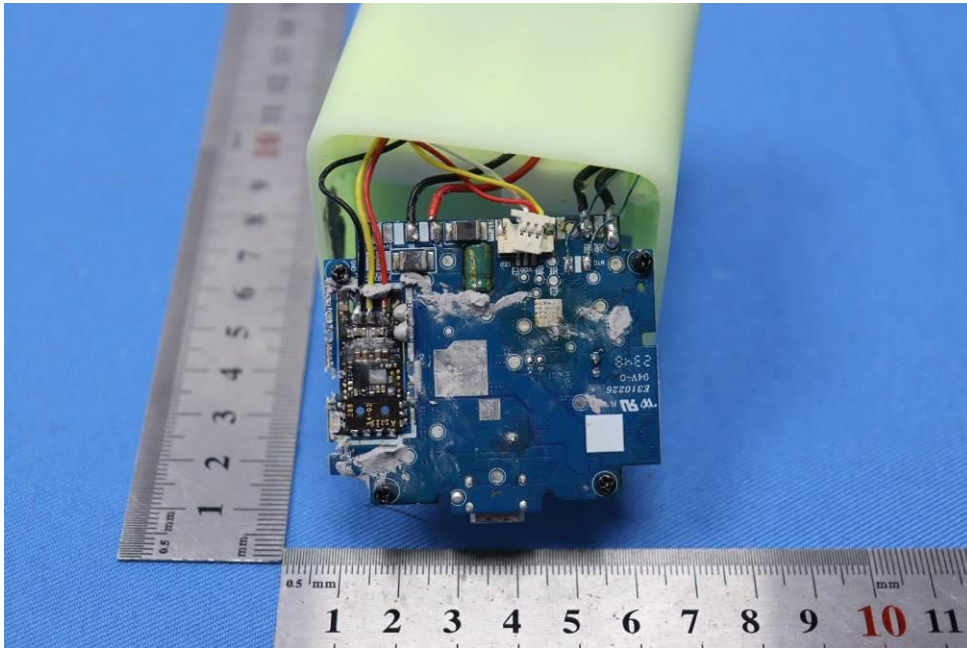

Internal Photos for SZCR2401000002AT

FCC ID: 2AOKB-A25M5

EUT Constructional Details (EUT Photos)

- End of the Appendix -