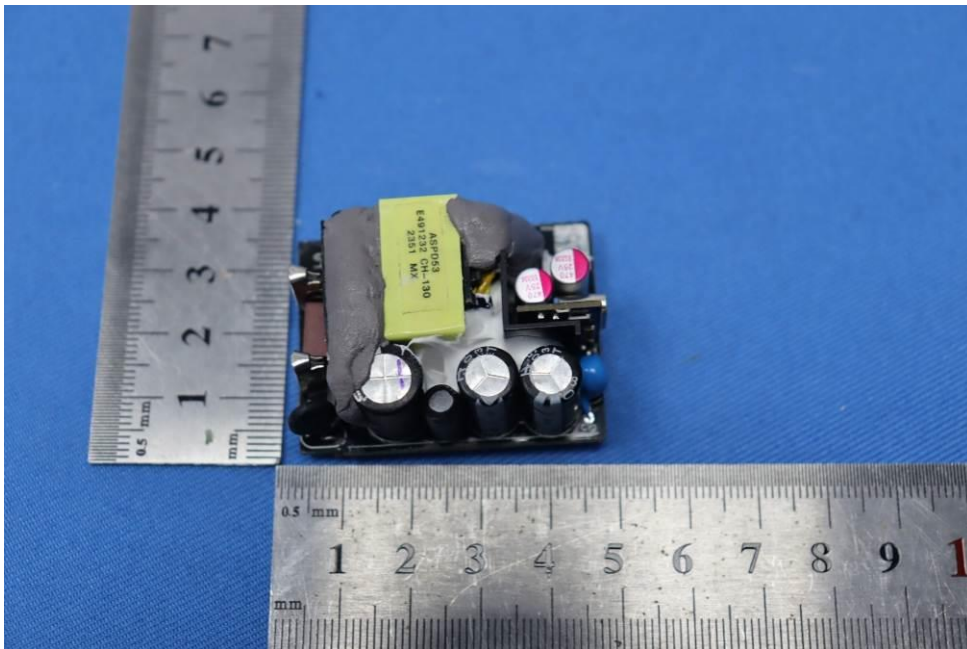

Internal Photos for SZCR2401000002AT

FCC ID: 2AOKB-A25M5

EUT Constructional Details (EUT Photos)

- End of the Appendix -