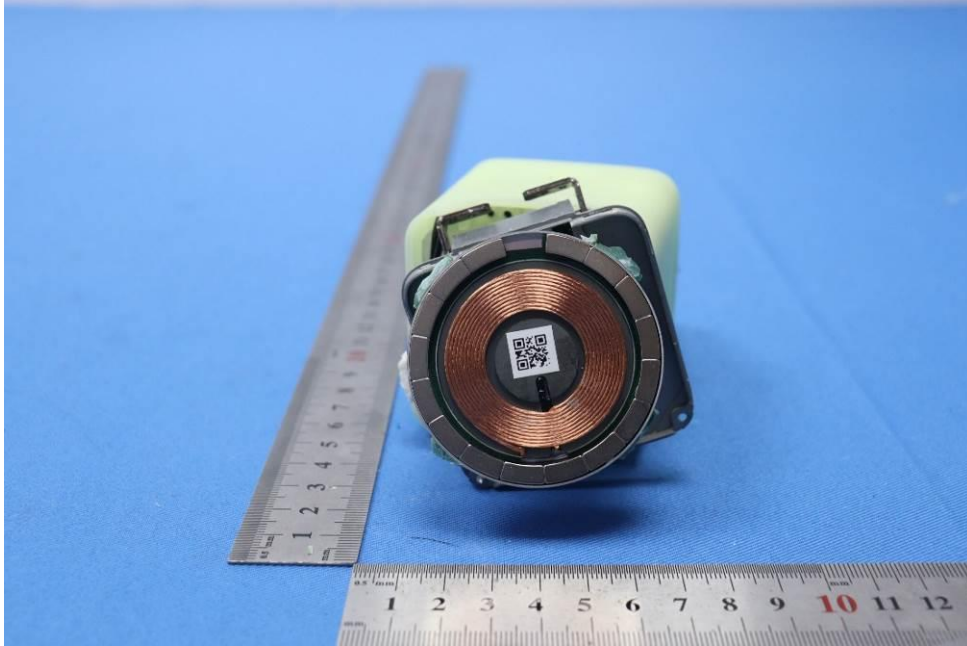

Internal Photos for SZCR2401000002AT

FCC ID: 2AOKB-A25M5

EUT Constructional Details (EUT Photos)

- End of the Appendix -