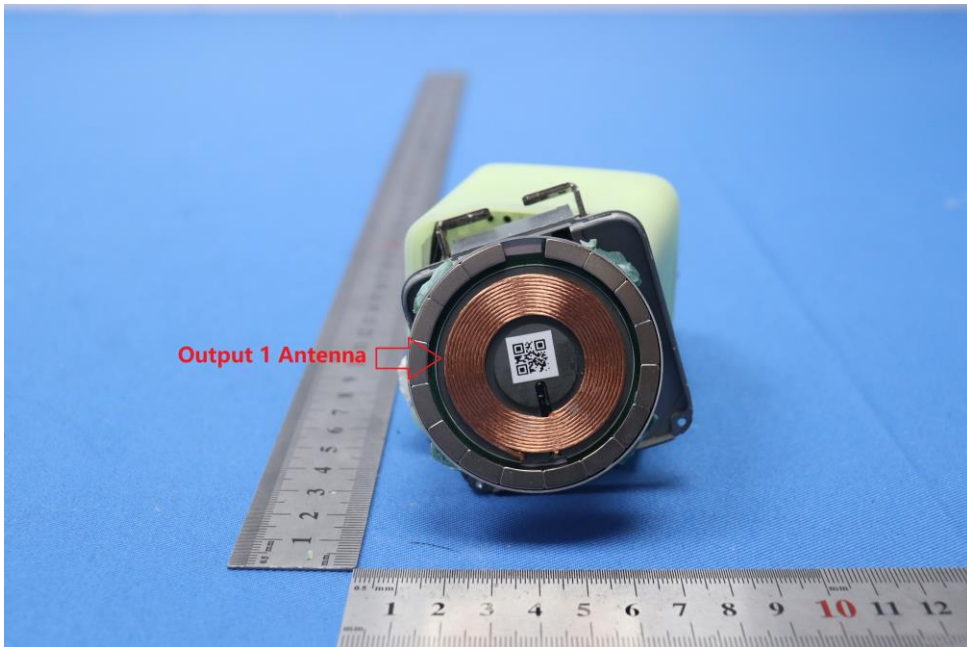

Internal Photos for SZCR2401000002AT

FCC ID: 2AOKB-A25M5

EUT Constructional Details (EUT Photos)

- End of the Appendix -