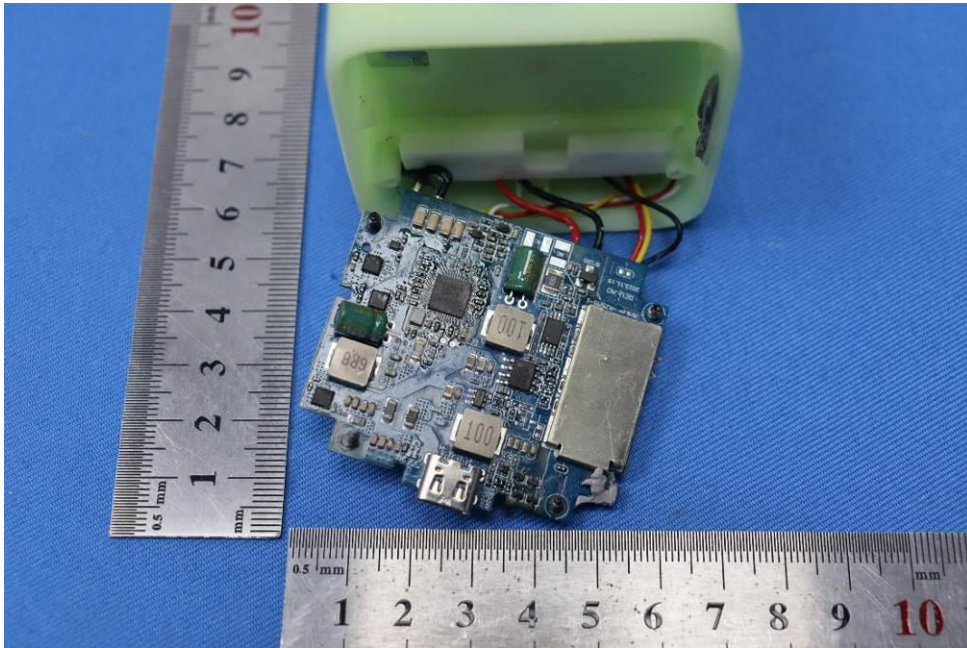

Internal Photos for SZCR2401000002AT

FCC ID: 2AOKB-A25M5

EUT Constructional Details (EUT Photos)

- End of the Appendix -