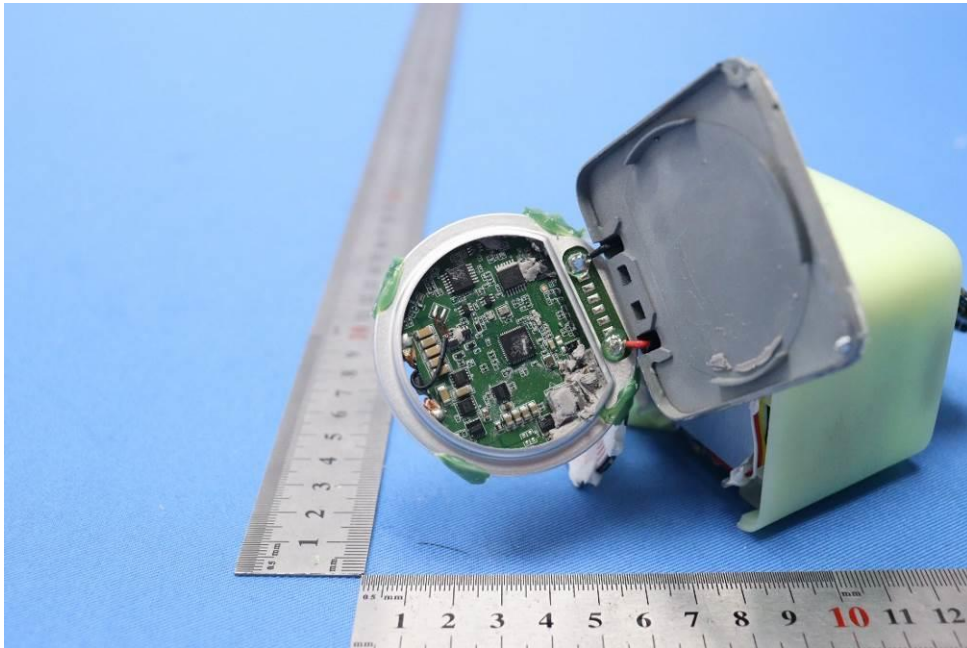

Internal Photos for SZCR2401000002AT

FCC ID: 2AOKB-A25M5

EUT Constructional Details (EUT Photos)

- End of the Appendix -