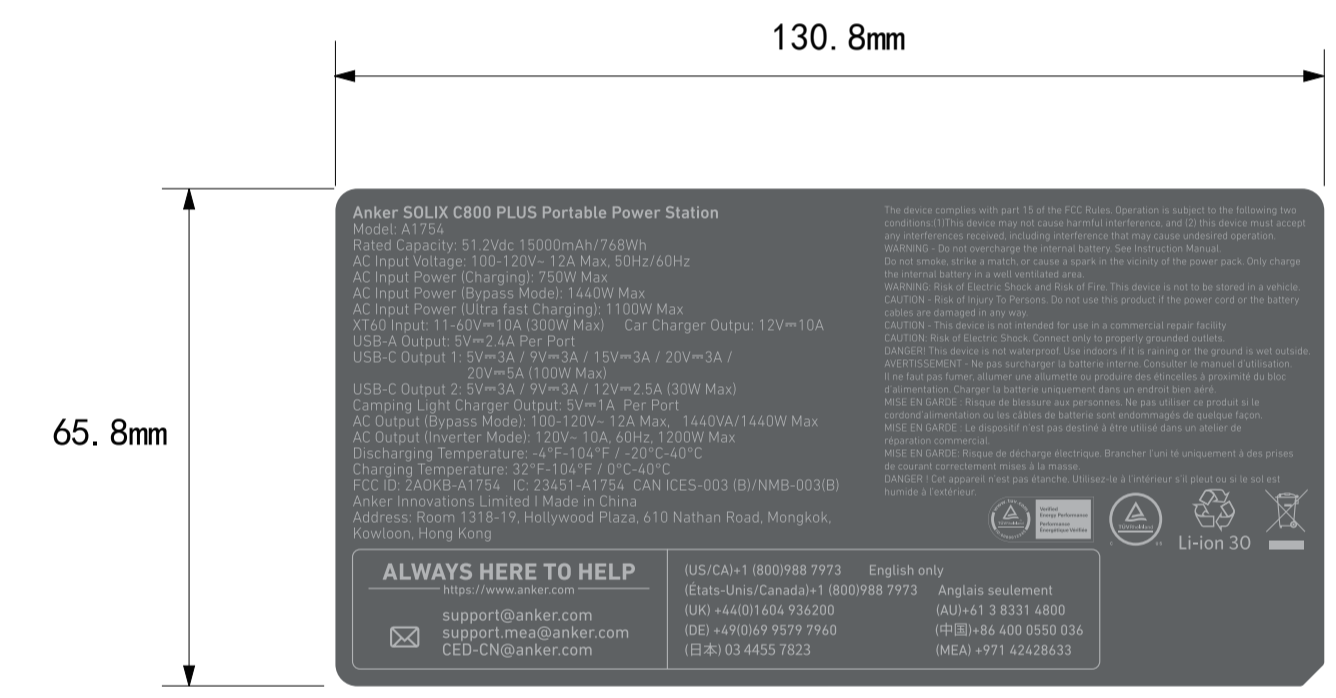

制作: 溪行
日期: 20230926
版本: V4
20230905修改参数
20230906修改认证图标
20230926增加认证图标