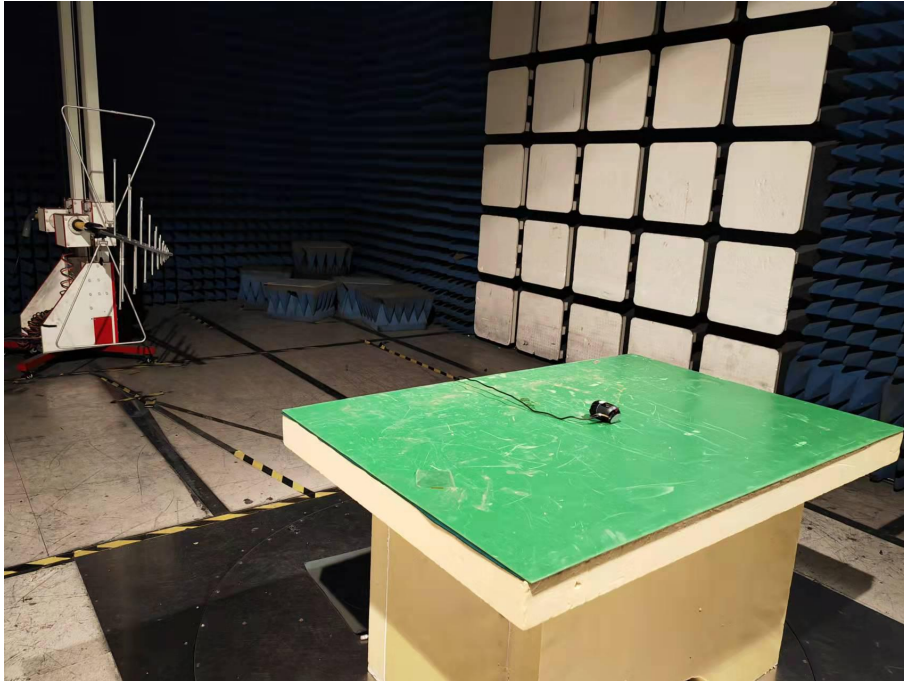

## TEST SETUP PHOTOGRAPHS

### 1.1. Photos of Radiation Emission Measurement

Spurious Emission Test Setup (30MHz-1GHz)

Spurious Emission Test Setup (Above 1GHz)

----- The End -----