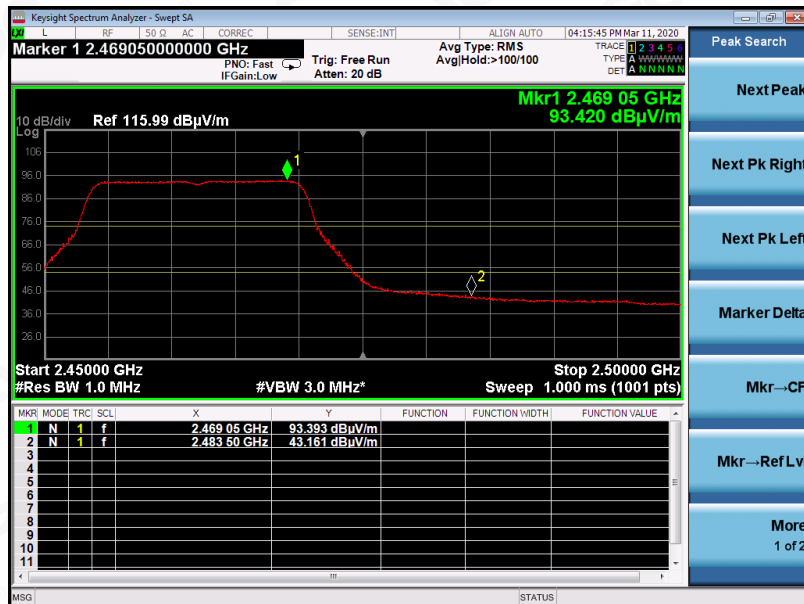

AV

RESULT: PASS

Attestation of Global Compliance

Attestation of Global Compliance(Shenzhen)Co.,Ltd.

Add: 2/F., Building 2, Sanwei Chaxi Industrial Park, Sanwei Community,
Hangcheng Street, Bao'an District, Shenzhen, Guangdong, China

Tel: +86-755 2523 4088

E-mail: agc@agc-cert.com

Service Hotline: 400 089 2118