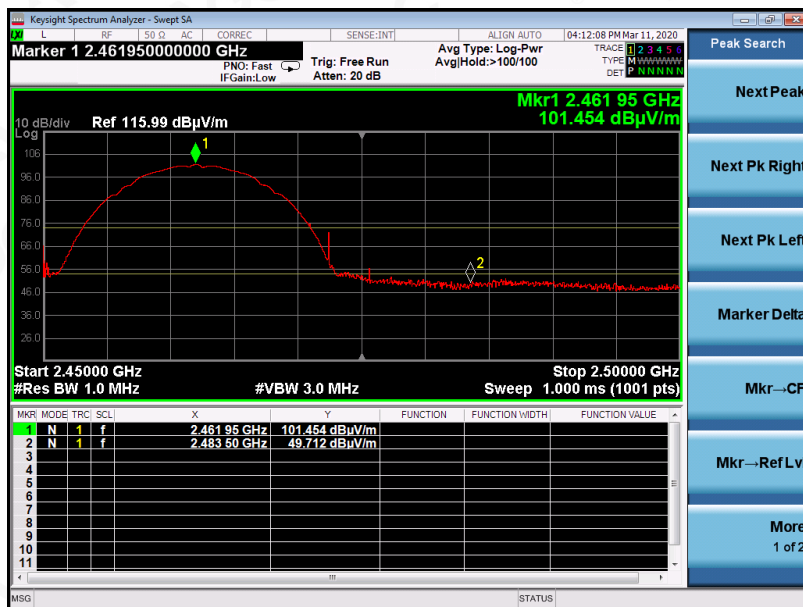

EUT	70mai Rearview Dash Cam Wide	Model Name	Midrive D07
Temperature	25°C	Relative Humidity	55.4%
Pressure	960hPa	Test Voltage	Normal Voltage
Test Mode	802.11b with data rate 1 2462MHZ	Antenna	Vertical

PK

AV