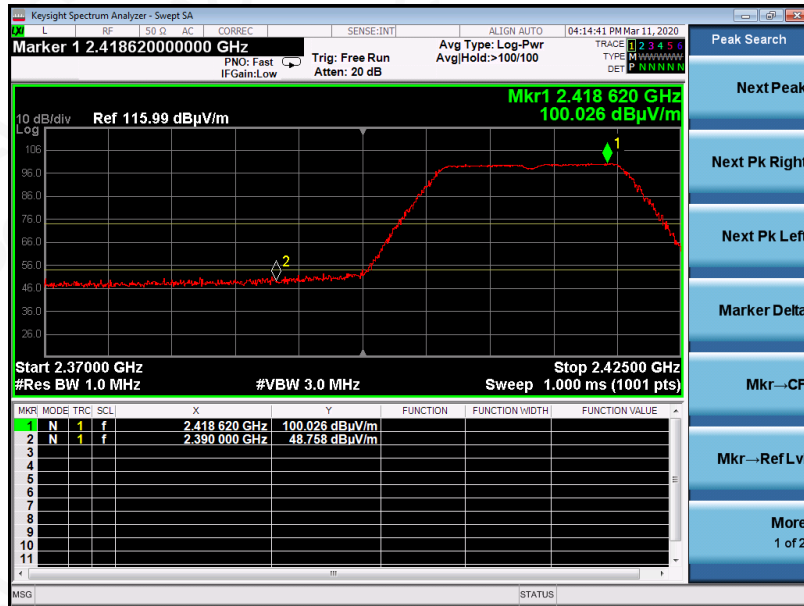

EUT	70mai Rearview Dash Cam Wide	Model Name	Midrive D07
Temperature	25°C	Relative Humidity	55.4%
Pressure	960hPa	Test Voltage	Normal Voltage
Test Mode	802.11g with data rate 6 2412MHZ	Antenna	Vertical

PK