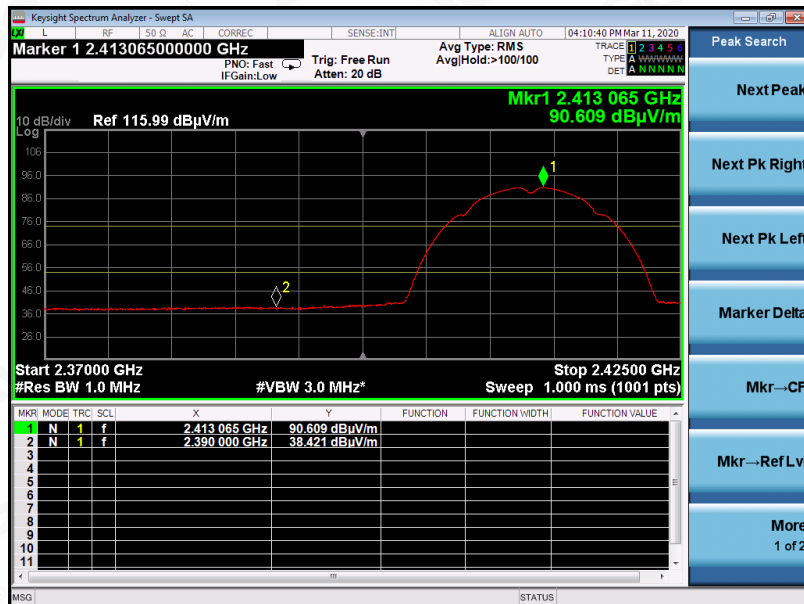

AV

RESULT: PASS

Attestation of Global Compliance

Attestation of Global Compliance(Shenzhen)Co.,Ltd.

Add: 2/F., Building 2, Sanwei Chaxi Industrial Park, Sanwei Community,
Hangcheng Street, Bao'an District, Shenzhen, Guangdong, China

Tel: +86-755 2523 4088

E-mail: agc@agc-cert.com

Service Hotline: 400 089 2118