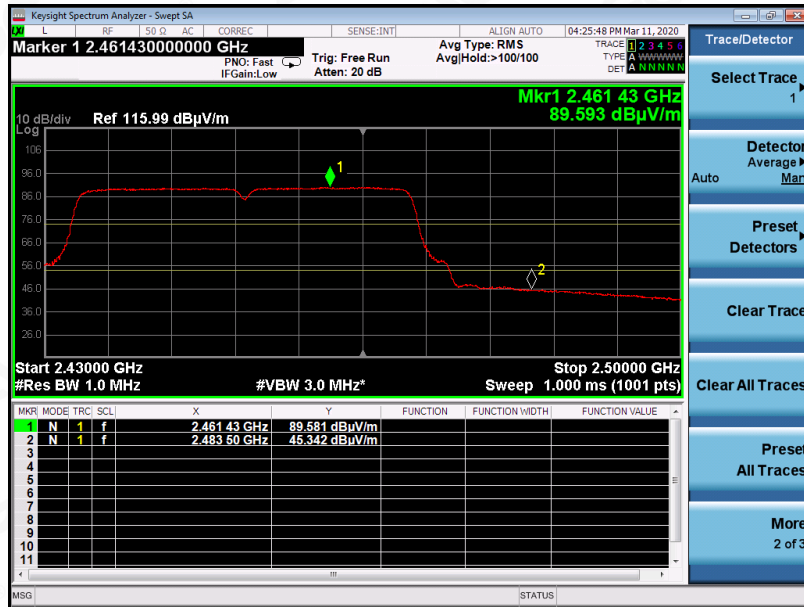

RESULT: PASS

Attestation of Global Compliance

Attestation of Global Compliance(Shenzhen)Co.,Ltd.

Add: 2/F., Building 2, Sanwei Chaxi Industrial Park, Sanwei Community,

Hangcheng Street, Bao'an District, Shenzhen, Guangdong, China

Tel: +86-755 2523 4088

E-mail: agc@agc-cert.com

Service Hotline: 400 089 2118