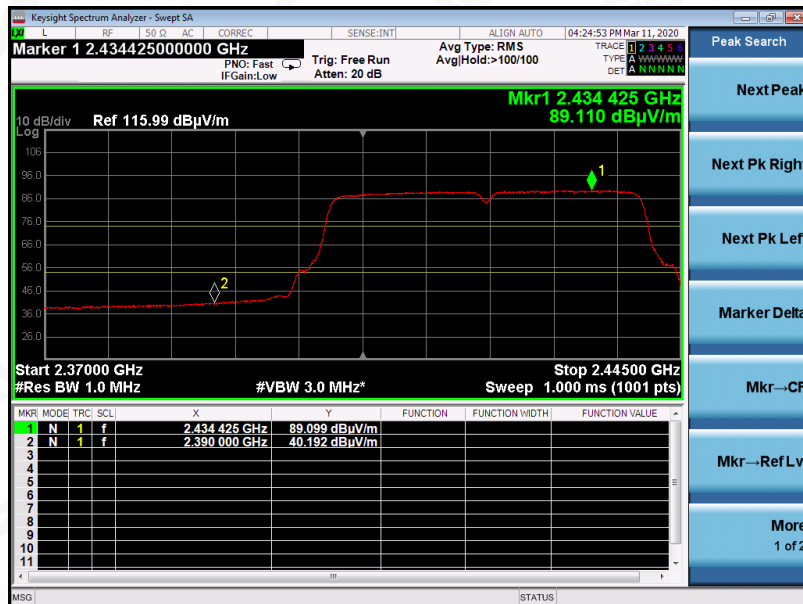

RESULT: PASS

Attestation of Global Compliance

Attestation of Global Compliance(Shenzhen)Co.,Ltd.

Add: 2/F., Building 2, Sanwei Chaxi Industrial Park, Sanwei Community,
Hangcheng Street, Bao'an District, Shenzhen, Guangdong, China

Tel: +86-755 2523 4088

E-mail: agc@agc-cert.com

Service Hotline: 400 089 2118