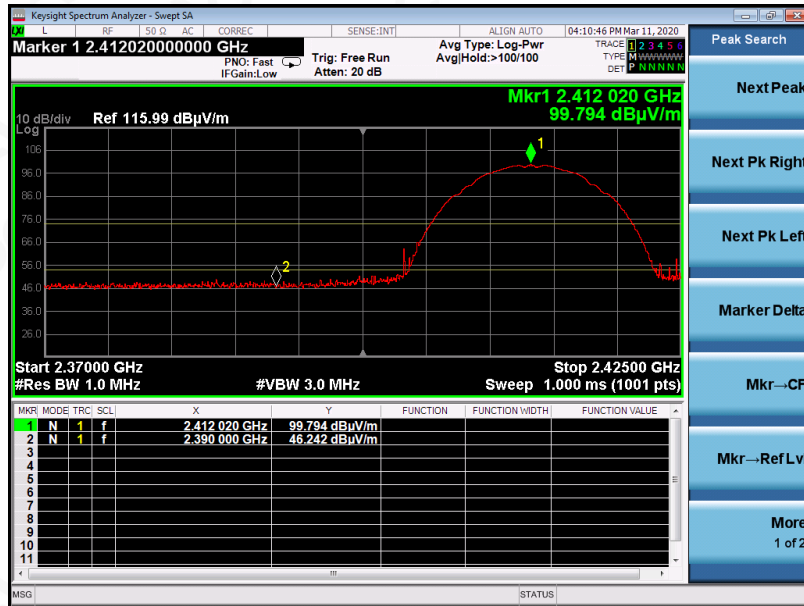

EUT	70mai Rearview Dash Cam Wide	Model Name	Midrive D07
Temperature	25°C	Relative Humidity	55.4%
Pressure	960hPa	Test Voltage	Normal Voltage
Test Mode	802.11b with data rate 1 2412MHZ	Antenna	Vertical

PK