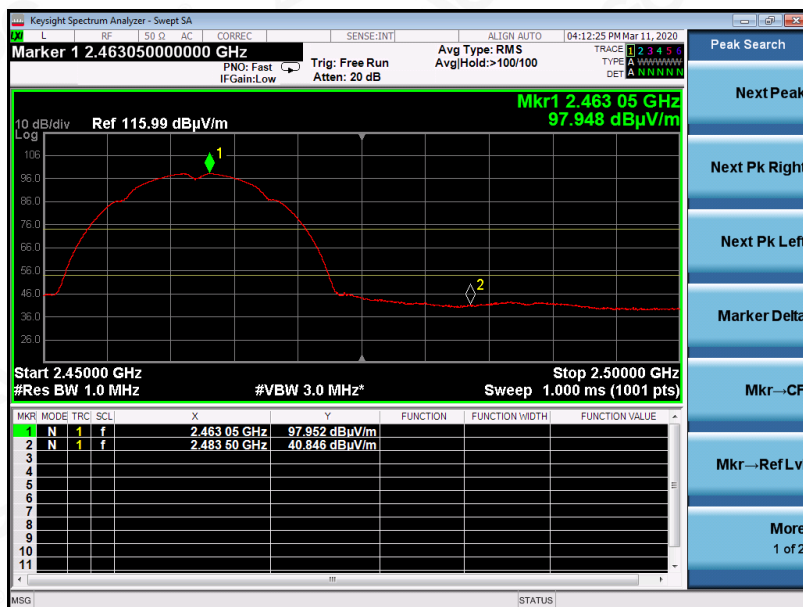

RESULT: PASS

Attestation of Global Compliance

Attestation of Global Compliance(Shenzhen)Co.,Ltd.
Add: 2/F., Building 2, Sanwei Chaxi Industrial Park, Sanwei Community,
Hangcheng Street, Bao'an District, Shenzhen, Guangdong, China
Tel: +86-755 2523 4088 E-mail: agc@agc-cert.com Service Hotline:400 089 2118