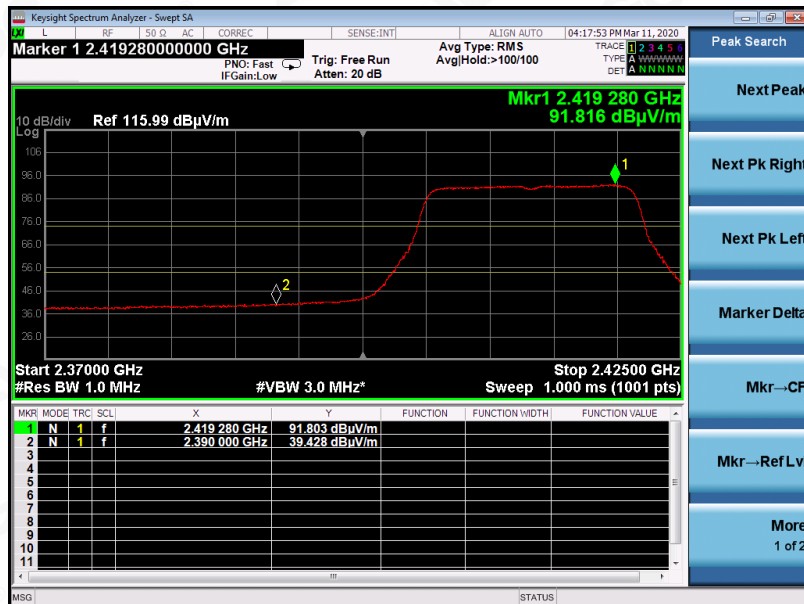

AV

RESULT: PASS

Attestation of Global Compliance

Attestation of Global Compliance(Shenzhen)Co.,Ltd.
Add: 2/F., Building 2, Sanwei Chaxi Industrial Park, Sanwei Community,
Hangcheng Street, Bao'an District, Shenzhen, Guangdong, China
Tel: +86-755 2523 4088 E-mail: agc@agc-cert.com Service Hotline:400 089 2118