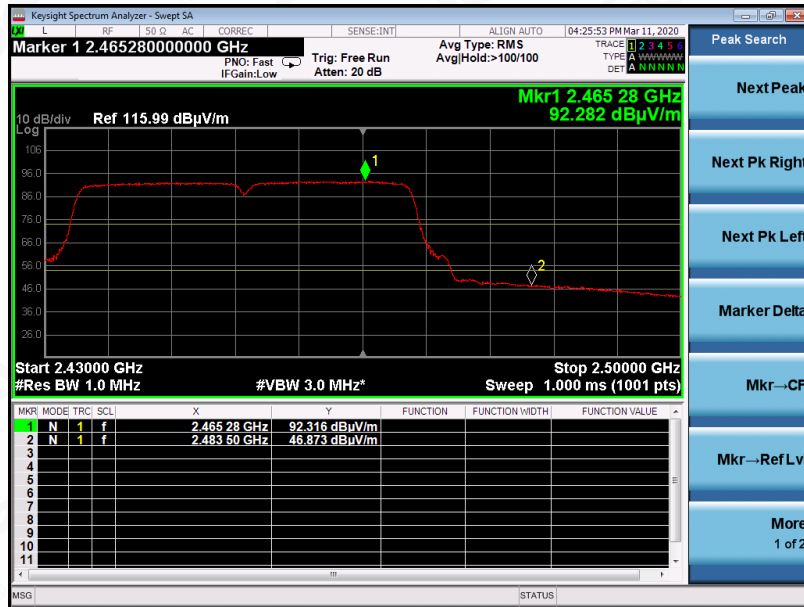

AV

RESULT: PASS

Attestation of Global Compliance

Attestation of Global Compliance(Shenzhen)Co.,Ltd.

Add: 2/F., Building 2, Sanwei Chaxi Industrial Park, Sanwei Community,

Hangcheng Street, Bao'an District, Shenzhen, Guangdong, China

Tel: +86-755 2523 4088

E-mail: agc@agc-cert.com

Service Hotline: 400 089 2118