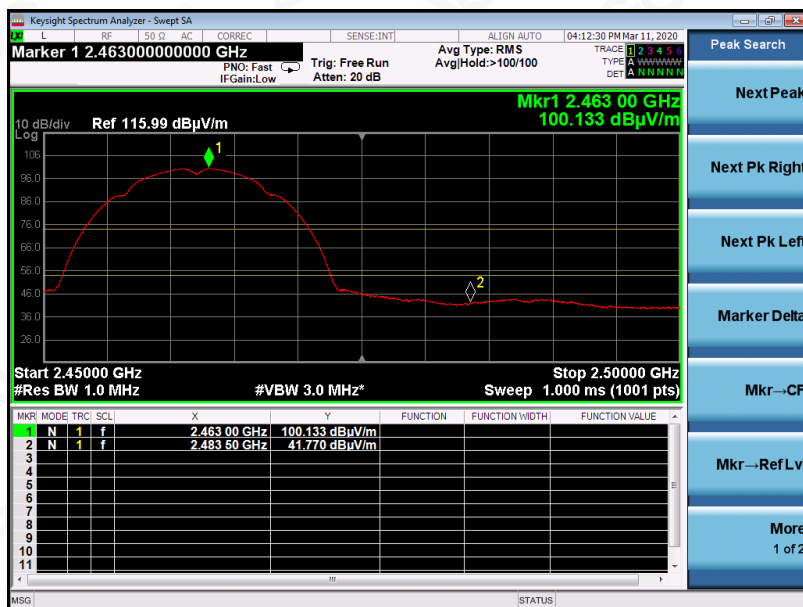

RESULT: PASS

Attestation of Global Compliance

Attestation of Global Compliance(Shenzhen)Co.,Ltd.
Add: 2/F., Building 2, Sanwei Chaxi Industrial Park, Sanwei Community,
Hangcheng Street, Bao'an District, Shenzhen, Guangdong, China
Tel: +86-755 2523 4088 E-mail: agc@agc-cert.com Service Hotline:400 089 2118