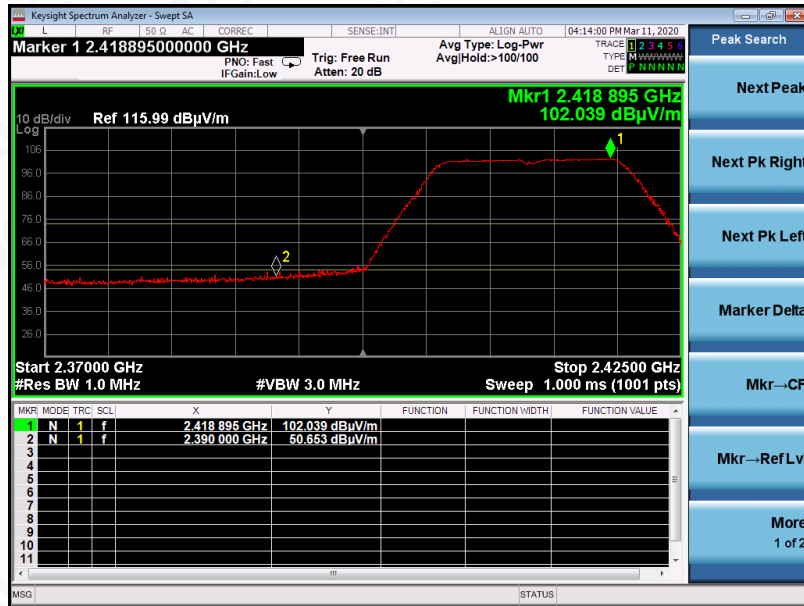

EUT	70mai Rearview Dash Cam Wide	Model Name	Midrive D07
Temperature	25°C	Relative Humidity	55.4%
Pressure	960hPa	Test Voltage	Normal Voltage
Test Mode	802.11g with data rate 6 2412MHZ	Antenna	Horizontal

PK