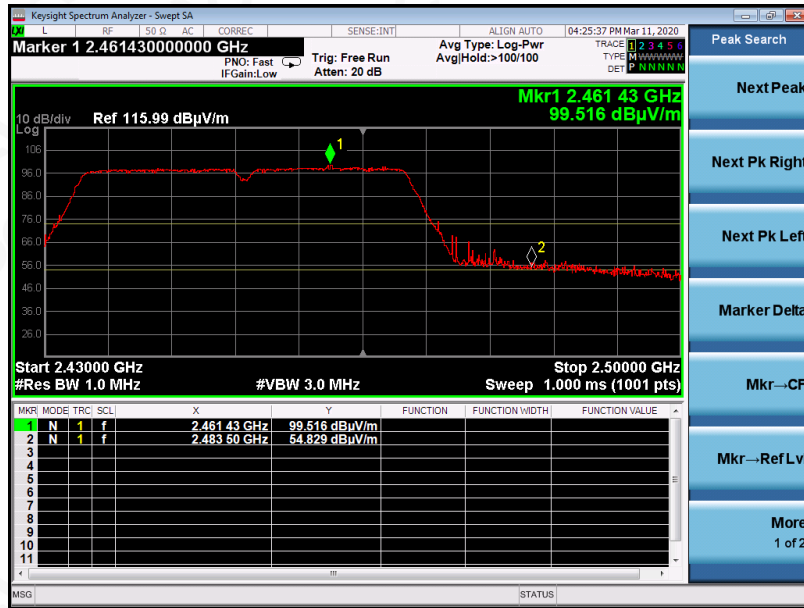

EUT	70mai Rearview Dash Cam Wide	Model Name	Midrive D07
Temperature	25°C	Relative Humidity	55.4%
Pressure	960hPa	Test Voltage	Normal Voltage
Test Mode	802.11n 40 with data rate 13.5 2452MHZ	Antenna	Vertical

PK

AV