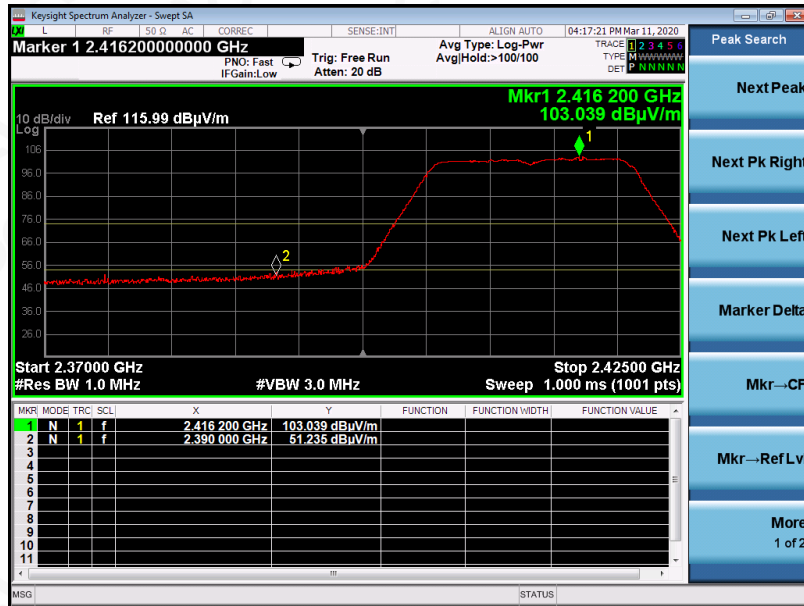

EUT	70mai Rearview Dash Cam Wide	Model Name	Midrive D07
Temperature	25°C	Relative Humidity	55.4%
Pressure	960hPa	Test Voltage	Normal Voltage
Test Mode	802.11n 20 with data rate 6.5 2412MHZ	Antenna	Horizontal

PK