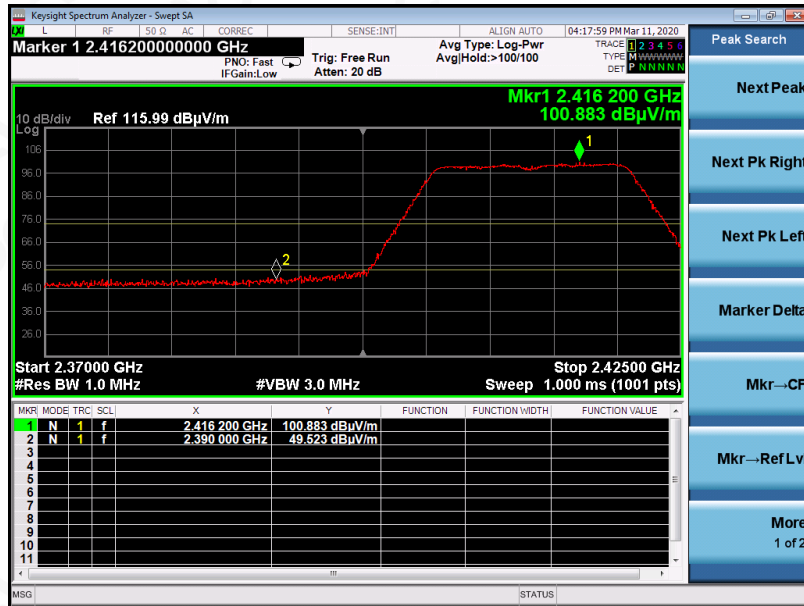

EUT	70mai Rearview Dash Cam Wide	Model Name	Midrive D07
Temperature	25°C	Relative Humidity	55.4%
Pressure	960hPa	Test Voltage	Normal Voltage
Test Mode	802.11n 20 with data rate 6.5 2412MHZ	Antenna	Vertical

PK