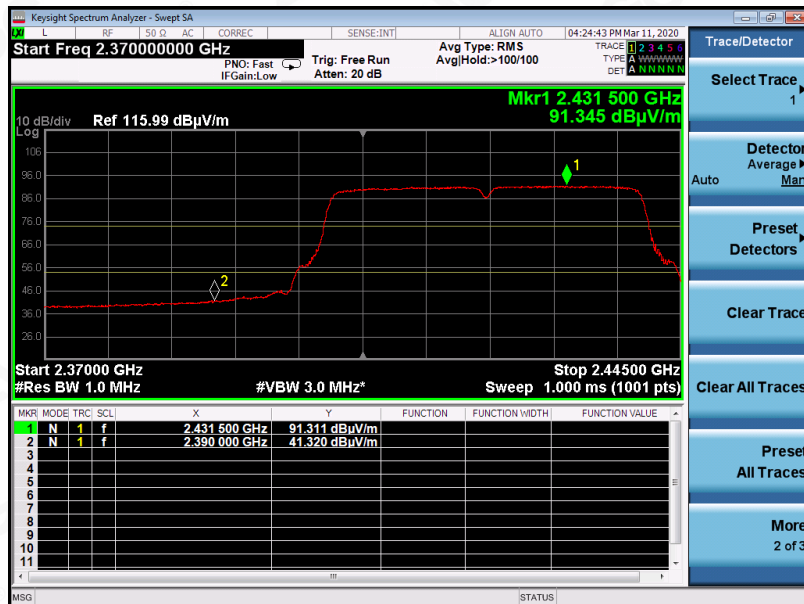

AV

RESULT: PASS

Attestation of Global Compliance

Attestation of Global Compliance(Shenzhen)Co.,Ltd.

Add: 2/F., Building 2, Sanwei Chaxi Industrial Park, Sanwei Community,

Hangcheng Street, Bao'an District, Shenzhen, Guangdong, China

Tel: +86-755 2523 4088

E-mail: agc@agc-cert.com

Service Hotline: 400 089 2118