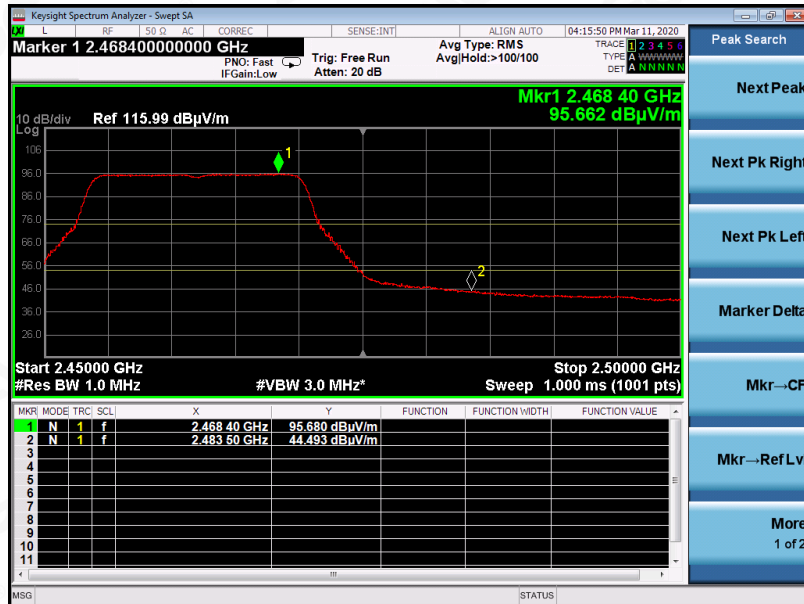

AV

RESULT: PASS

Attestation of Global Compliance

Attestation of Global Compliance(Shenzhen)Co.,Ltd.

Add: 2/F., Building 2, Sanwei Chaxi Industrial Park, Sanwei Community,
Hangcheng Street, Bao'an District, Shenzhen, Guangdong, China

Tel: +86-755 2523 4088

E-mail: agc@agc-cert.com

Service Hotline: 400 089 2118