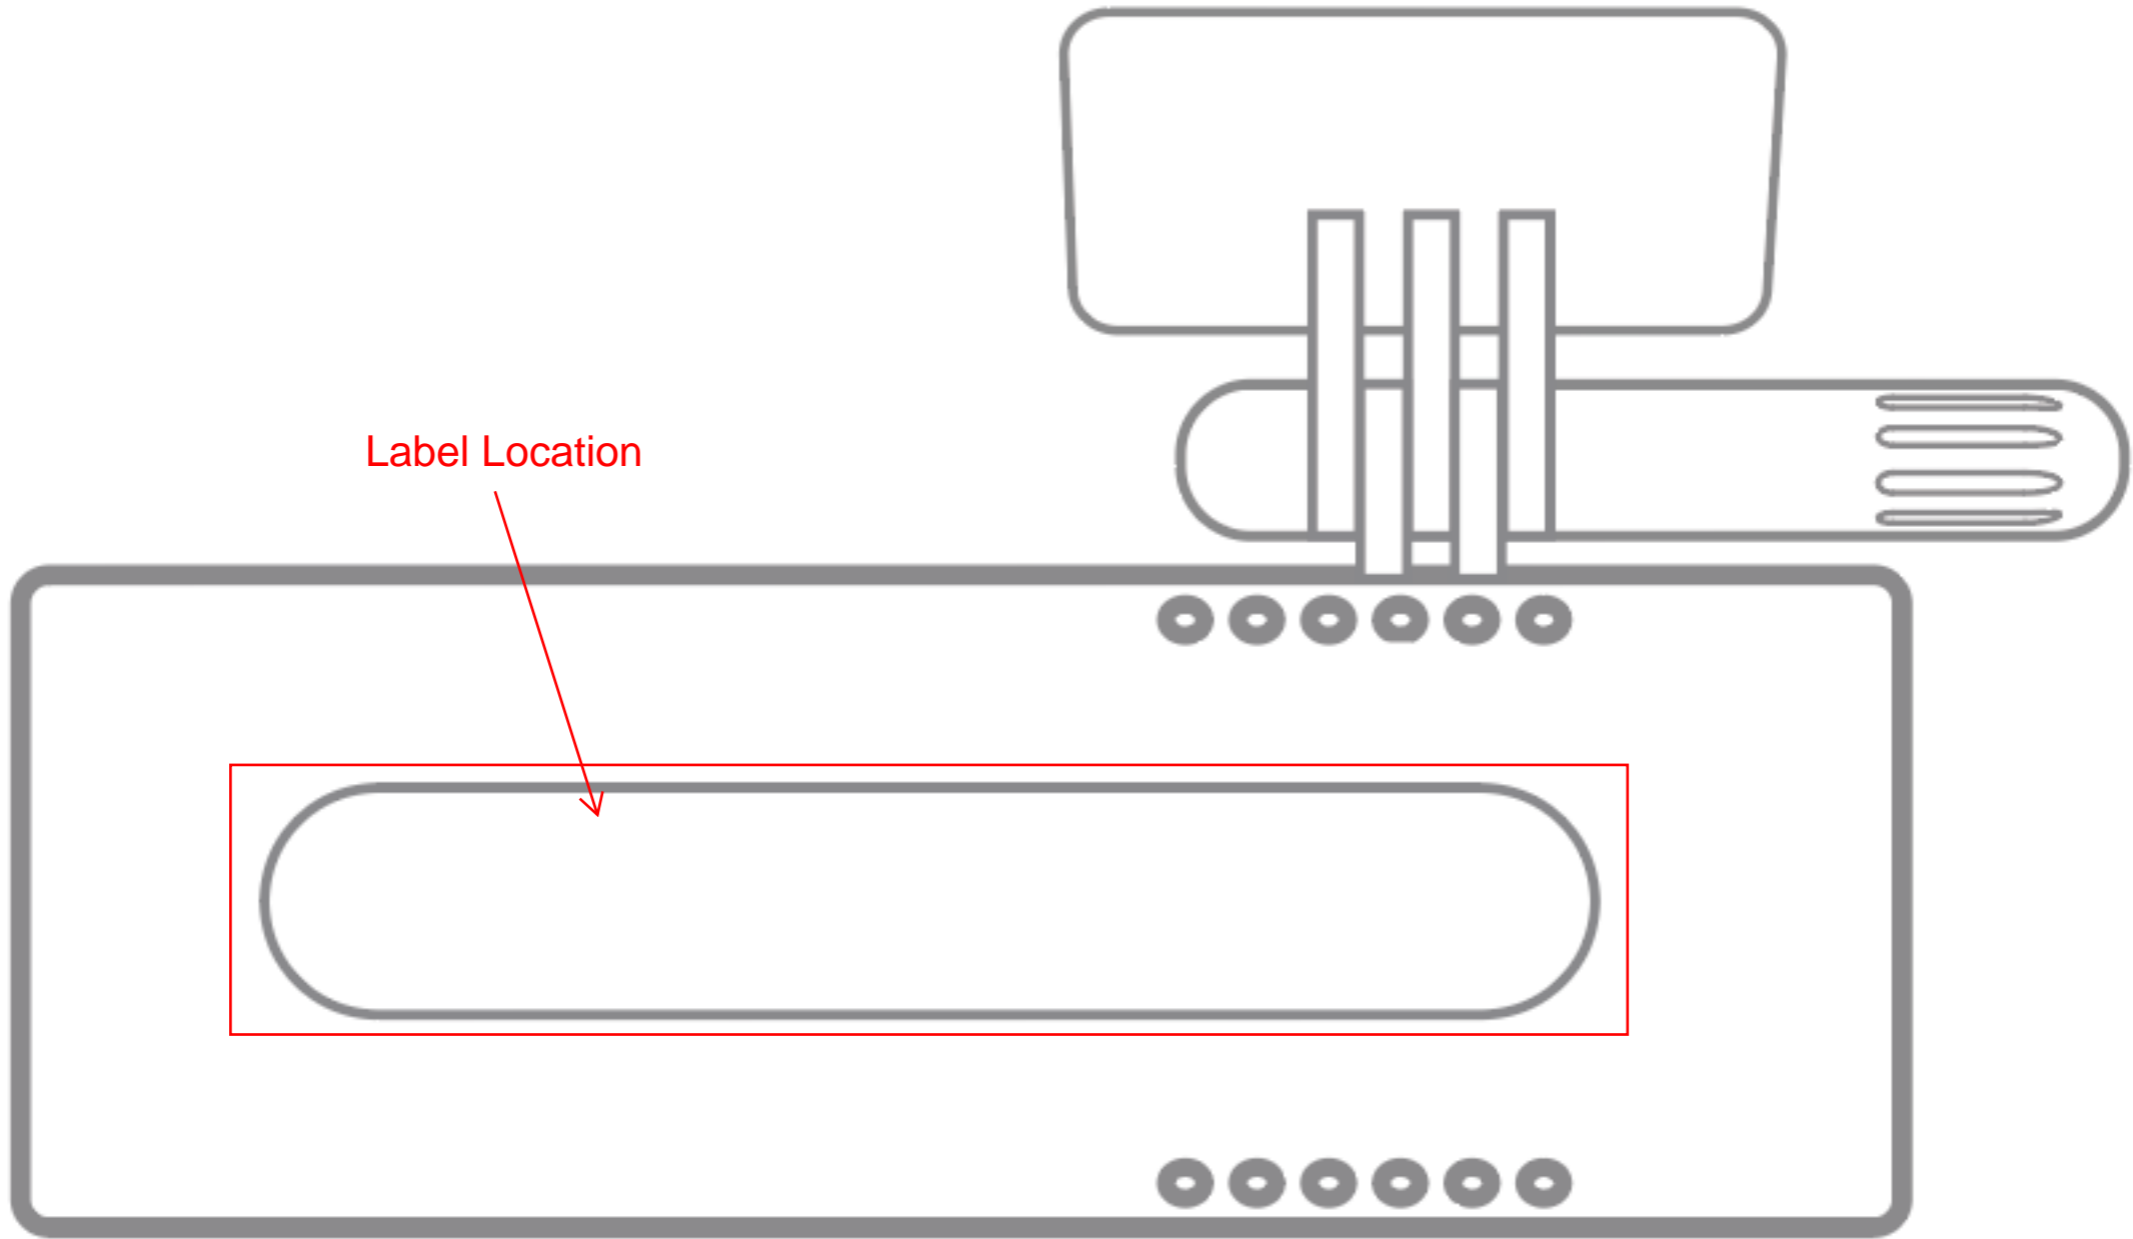

® 201-230541

™ D 23 0119 201

FCC ID: 2AOK9-M200

IC: 28033-M200 CAN ICES-003 (B) / NMB-003 (B)

Made in China

Label Location