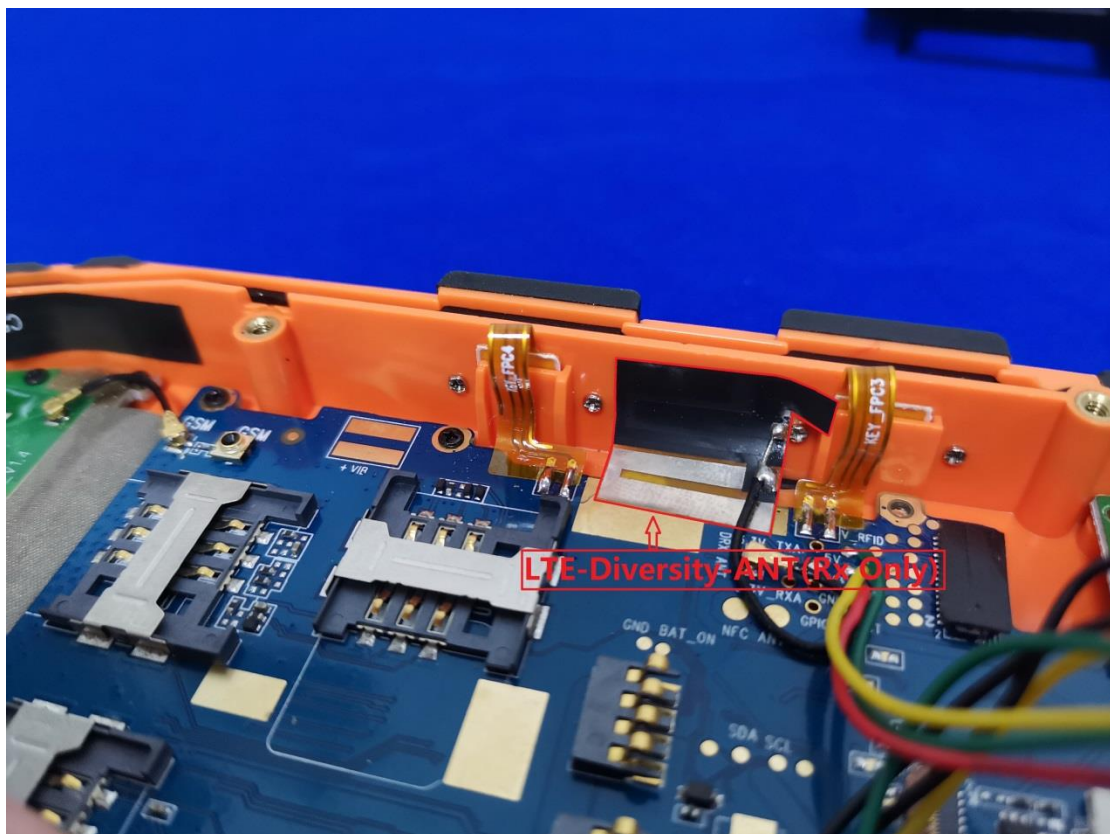

EUT Photos (Model: LP-006-GI)

EUT Antenna Locations

RFID-ANT-Location

SAR Test Setup Photos

Head

Front of Face (Test distance: 10mm)

Test Setup Photos for WWAN/WIFI ANT

Front side (0mm)

Left side(0mm)

Right side(0mm)

Bottom side(0mm)

Test Setup Photos for RFID ANT

Front side (0mm)

Left side(0mm)

Right side(0mm)

Bottom side(0mm)