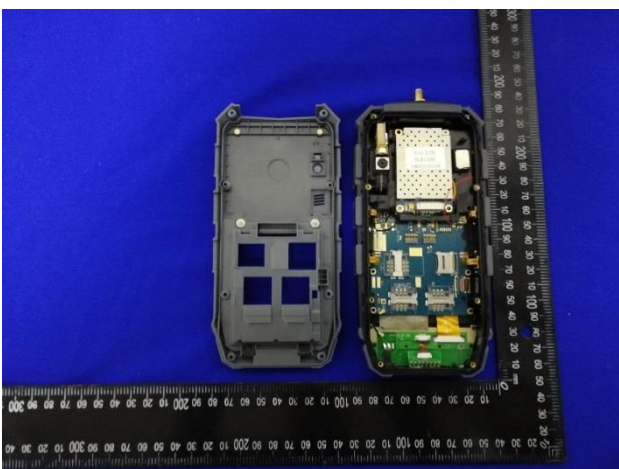

EUT Photos (Model: LP-006D)

EUT Antenna Locations

SAR Test Setup Photos

Head

Right Cheek

Right Tilted

Left Cheek

Left Tilted

Left Cheek(With RFID ANT)

Body

Front side (10mm)

Back side(10mm)

Bottom side(10mm)

Left side(10mm)

Right side(10mm)

Back side (With RFID ANT)(10mm)

Extremity Back -Horizontal (0mm)

Extremity Back - Vertical (0mm)