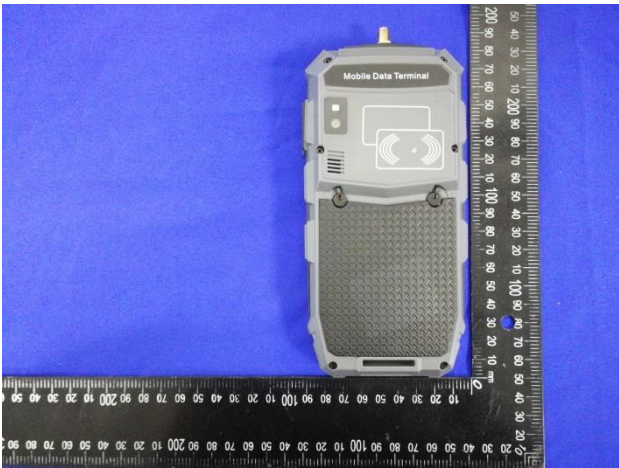

EUT Photos (Model: LP-006D)

EUT Antenna Locations

SAR Test Setup Photos

Head

Right Cheek

Right Tilted

Left Cheek

Left Tilted

Left Cheek(With RFID ANT)

Body

Front side (10mm)

Back side(10mm)

Bottom side(10mm)

Left side(10mm)

Right side(10mm)

Back side (With RFID ANT)(10mm)

Extremity Back -Horizontal (0mm)

Extremity Back - Vertical (0mm)