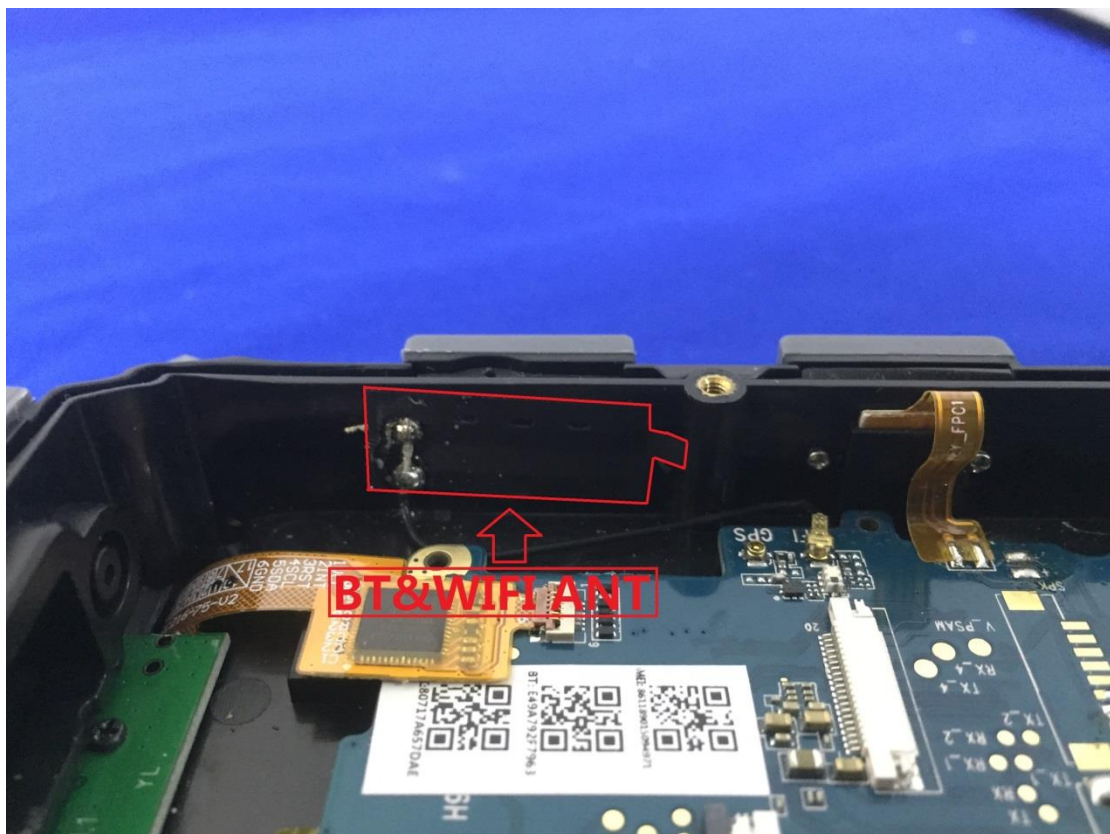

EUT Photos (Model: LP-006D)

EUT Antenna Locations

SAR Test Setup Photos

Head

Right Cheek

Right Tilted

Left Cheek

Left Tilted

Left Cheek(With RFID ANT)

Body

Front side (10mm)

Back side(10mm)

Bottom side(10mm)

Left side(10mm)

Right side(10mm)

Back side (With RFID ANT)(10mm)

Extremity Back -Horizontal (0mm)

Extremity Back - Vertical (0mm)