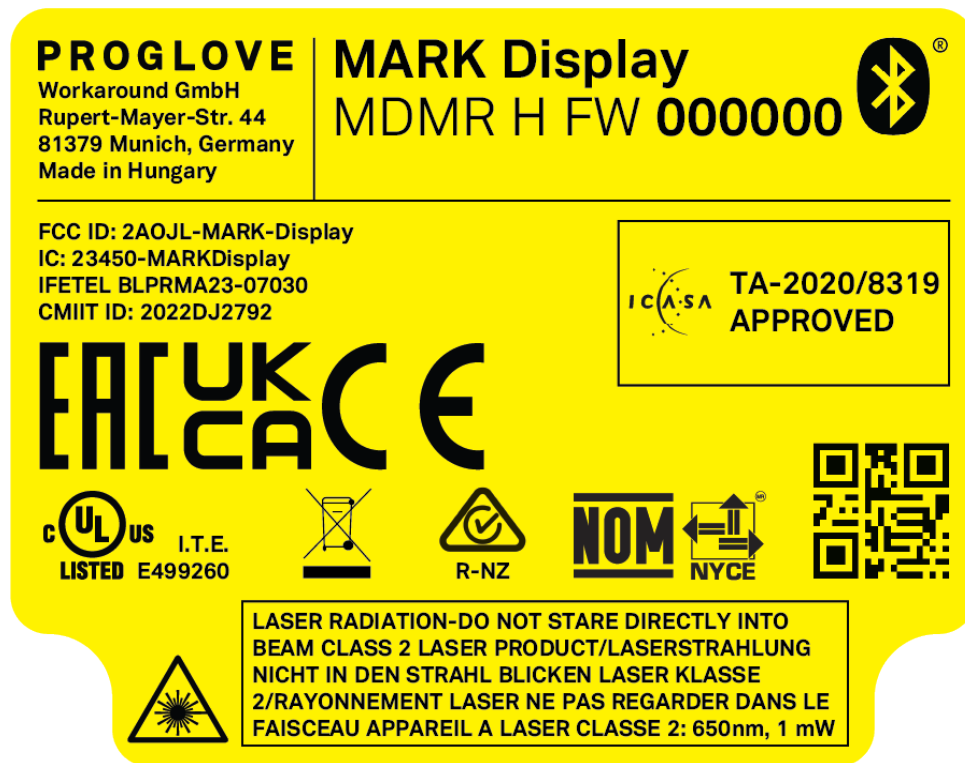

PROGLOVE MARK Display label

The label is on the bottom of the product as like below: