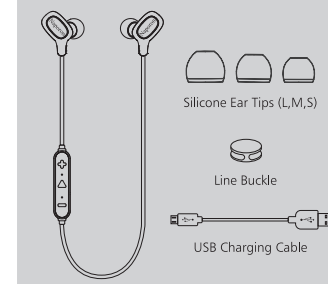

Built-in Mic

6mm Drivers Units

8 Hours Runtime

Naporon

Contents List:

Silicone Ear Tips (L,M,S)

Line Buckle

USB Charging Cable

Function Key:

- + • Short Press: Volume "+"
- • Long Press: Previous Song
- △ • Play / Pause
- Answer The Call / Hang Off
- • Short Press: Volume "-"
- Long Press: Next Song

Specification:

Impedance	32Ω± 15% at 1kHz
Frequency Response	100Hz ~ 18KHz
Driven Unit	2 x Ø6 mm
Sensitivity	109±3dB at 1KHz 1mW
Working Distance Range	≤10m
Working Time	8 hours or so