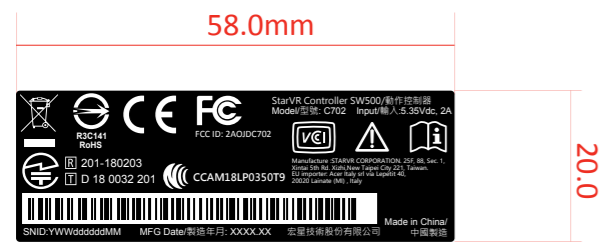

[A62] Rating label_CTL

Label SPEC: 50# PET + Matt PP

Color: base: black, printing color: white

Label size: 58x20mm +/- 0.3mm

WW/JP/TW SKU

China SKU