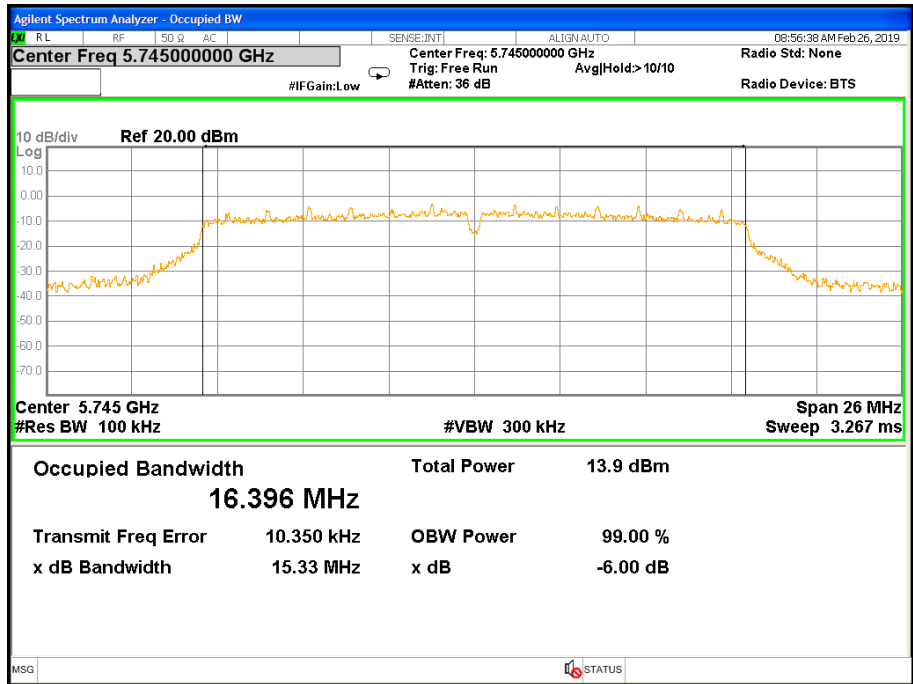

### Band IV (5.725-5.850GHz) 802.11a, 6 dB Bandwidth 6 dB Bandwidth 802.11a Channel 149