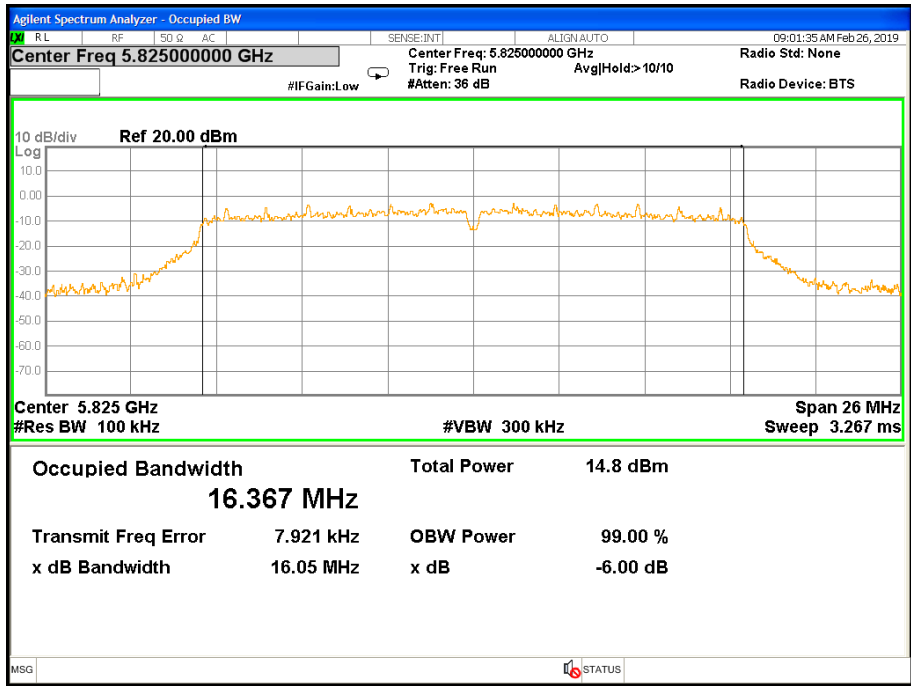

6 dB Bandwidth 802.11a Channel 165