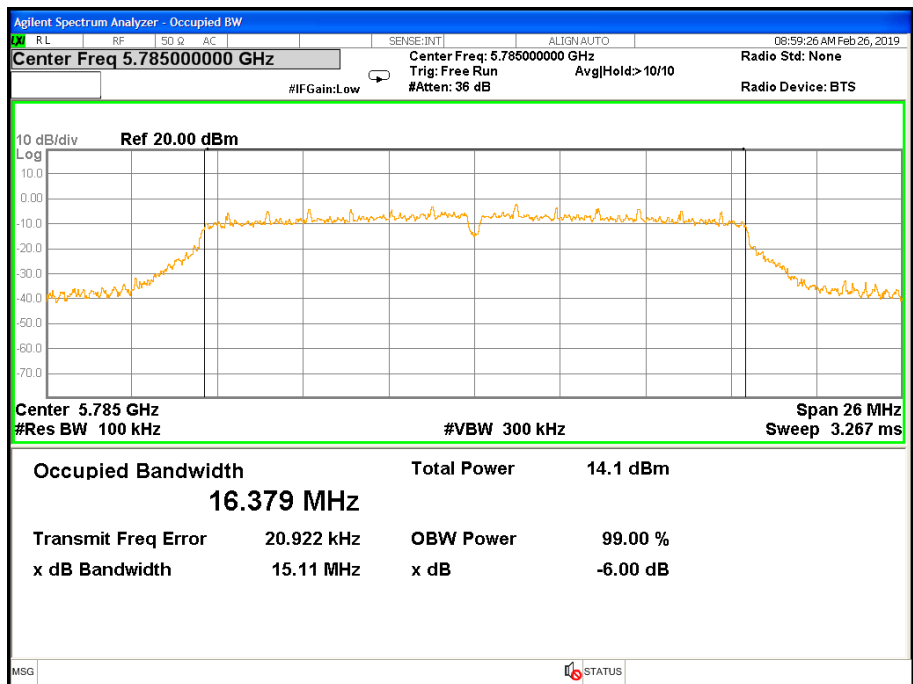

6 dB Bandwidth 802.11a Channel 157