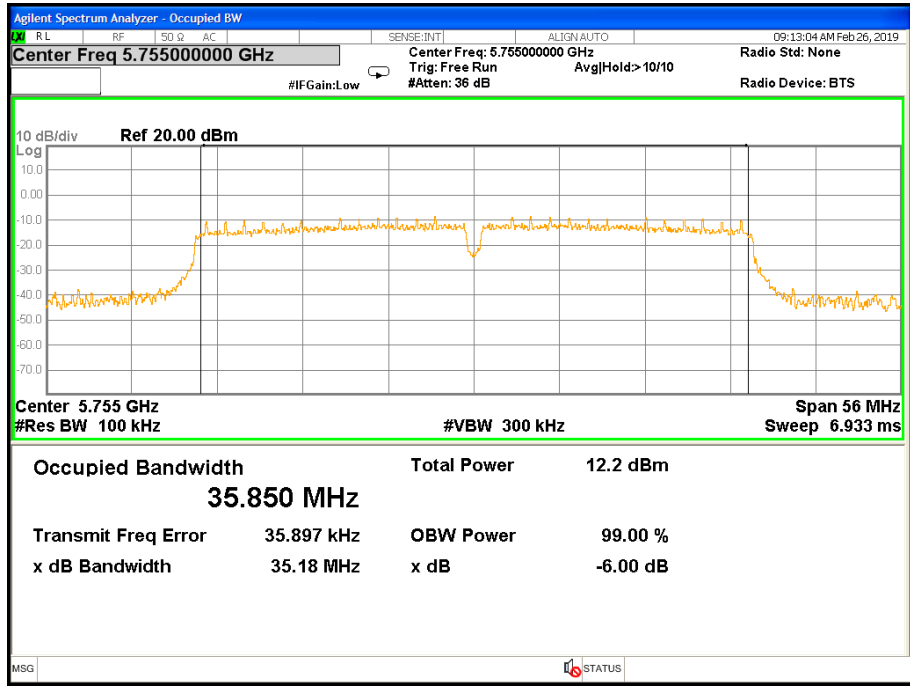

Band IV (5.725-5.850GHz) 802.11n(HT40) 6 dB Bandwidth 6 dB Bandwidth 802.11n(HT40) Channel 151