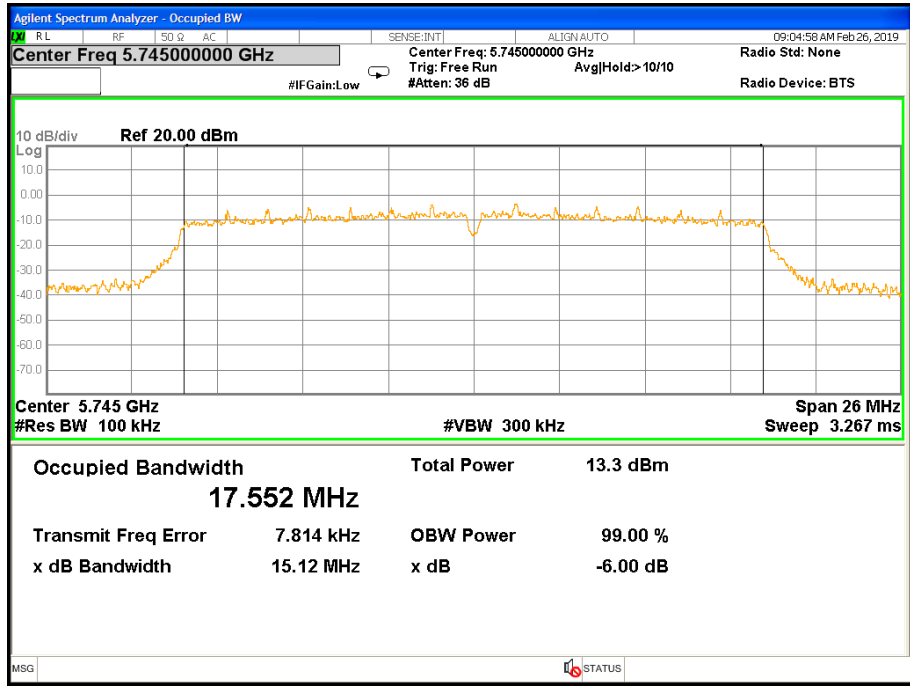

Band IV (5.725-5.850GHz) 802.11n(HT20) 6 dB Bandwidth 6 dB Bandwidth 802.11n(HT20) Channel 149