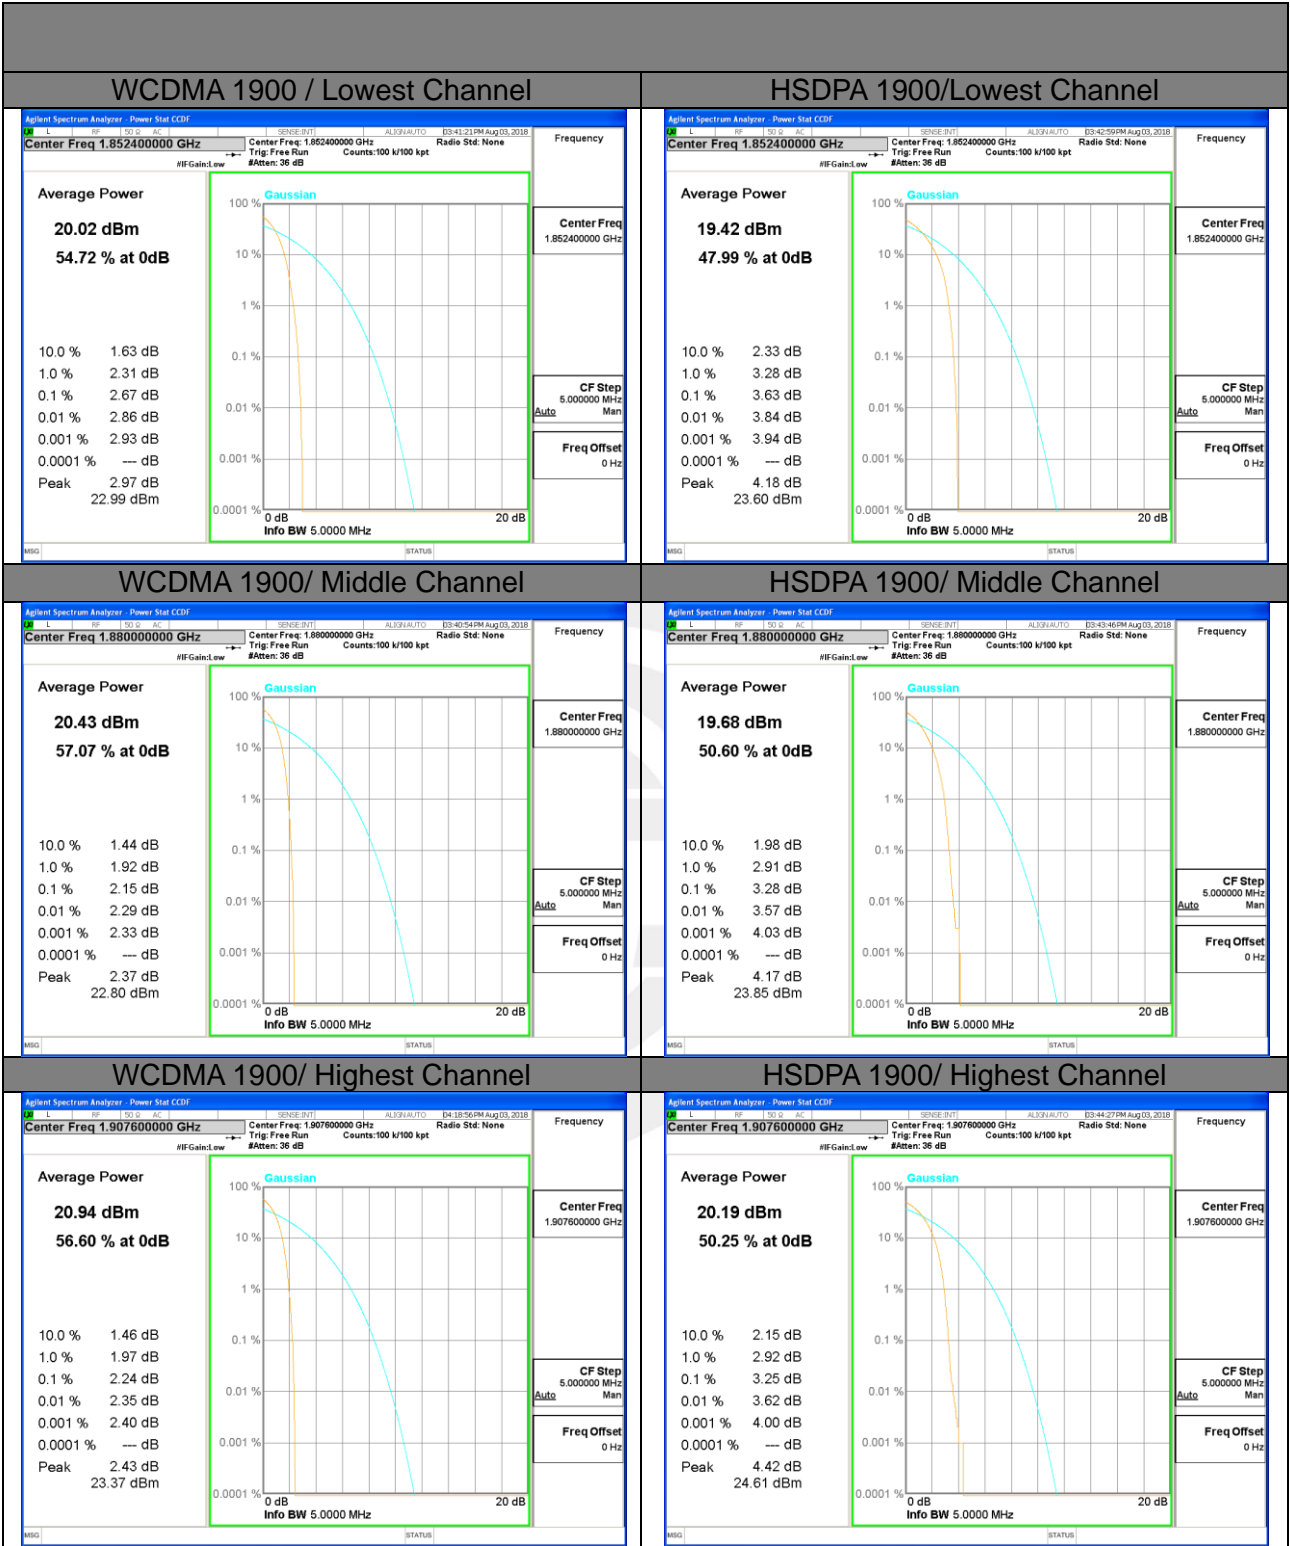

PEAK-TO-AVERAGE RADIO

WCDMA BAND V

WCDMA BAND II

LTE band 2

LTE band 2 / QPSK

LTE band 2

LTE band 2 /16-QAM

Lowest Channel / 20MHz / 1 RB

Lowest Channel / 20MHz / 100 RB

Middle Channel / 20MHz / 1 RB

Middle Channel / 20MHz / 100 RB

Highest Channel / 20MHz / 1 RB

Highest Channel / 20MHz / 100 RB