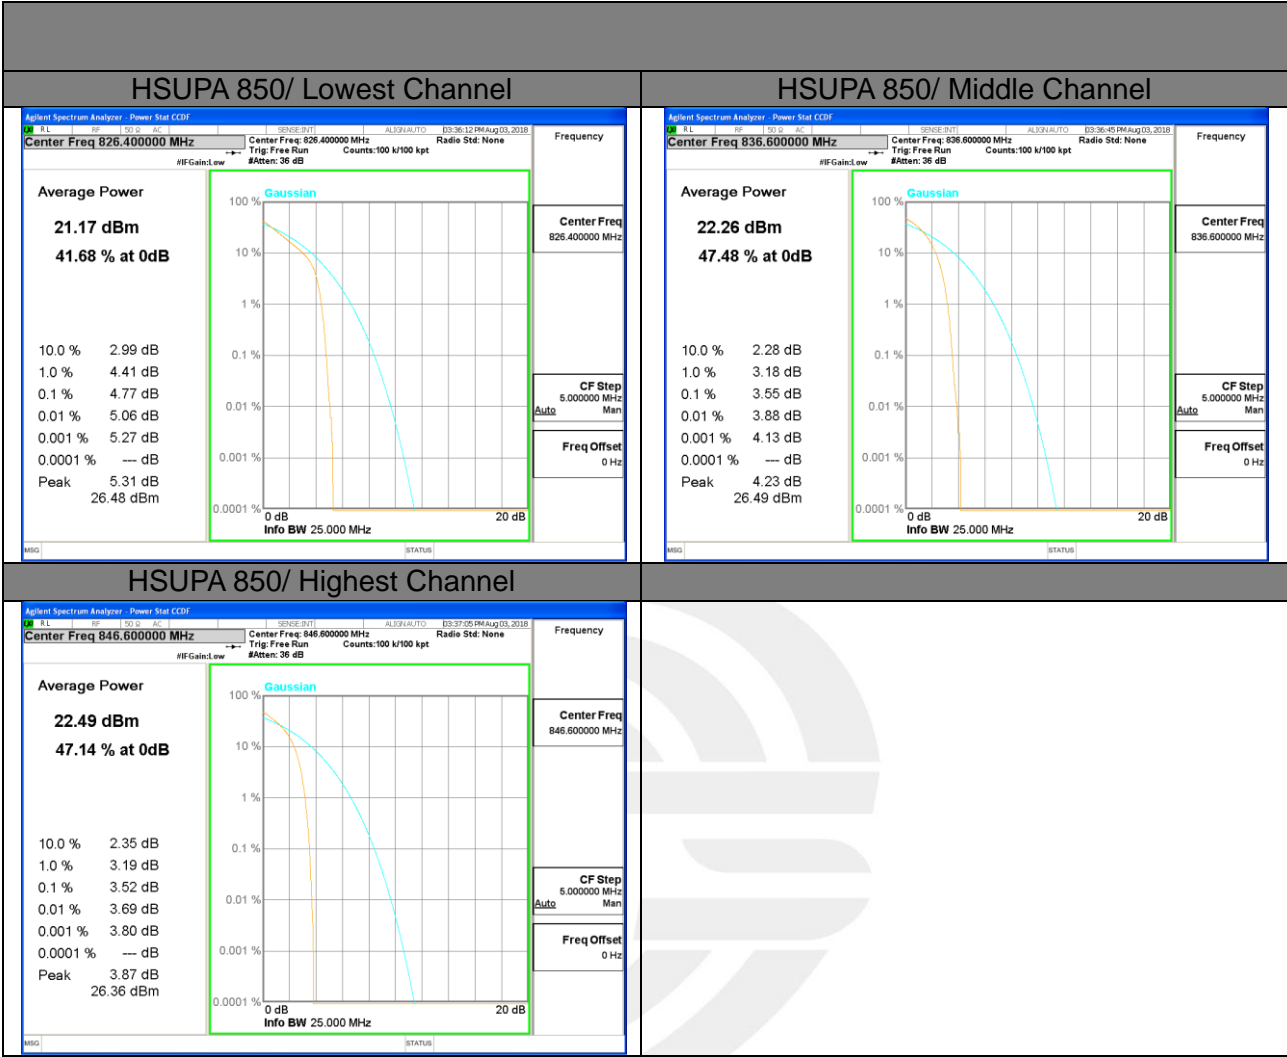

PEAK-TO-AVERAGE RADIO

WCDMA BAND V

WCDMA BAND II

LTE band 2

LTE band 2 / QPSK

LTE band 2

LTE band 2 /16-QAM

Lowest Channel / 20MHz / 1 RB

Lowest Channel / 20MHz / 100 RB

Middle Channel / 20MHz / 1 RB

Middle Channel / 20MHz / 100 RB

Highest Channel / 20MHz / 1 RB

Highest Channel / 20MHz / 100 RB