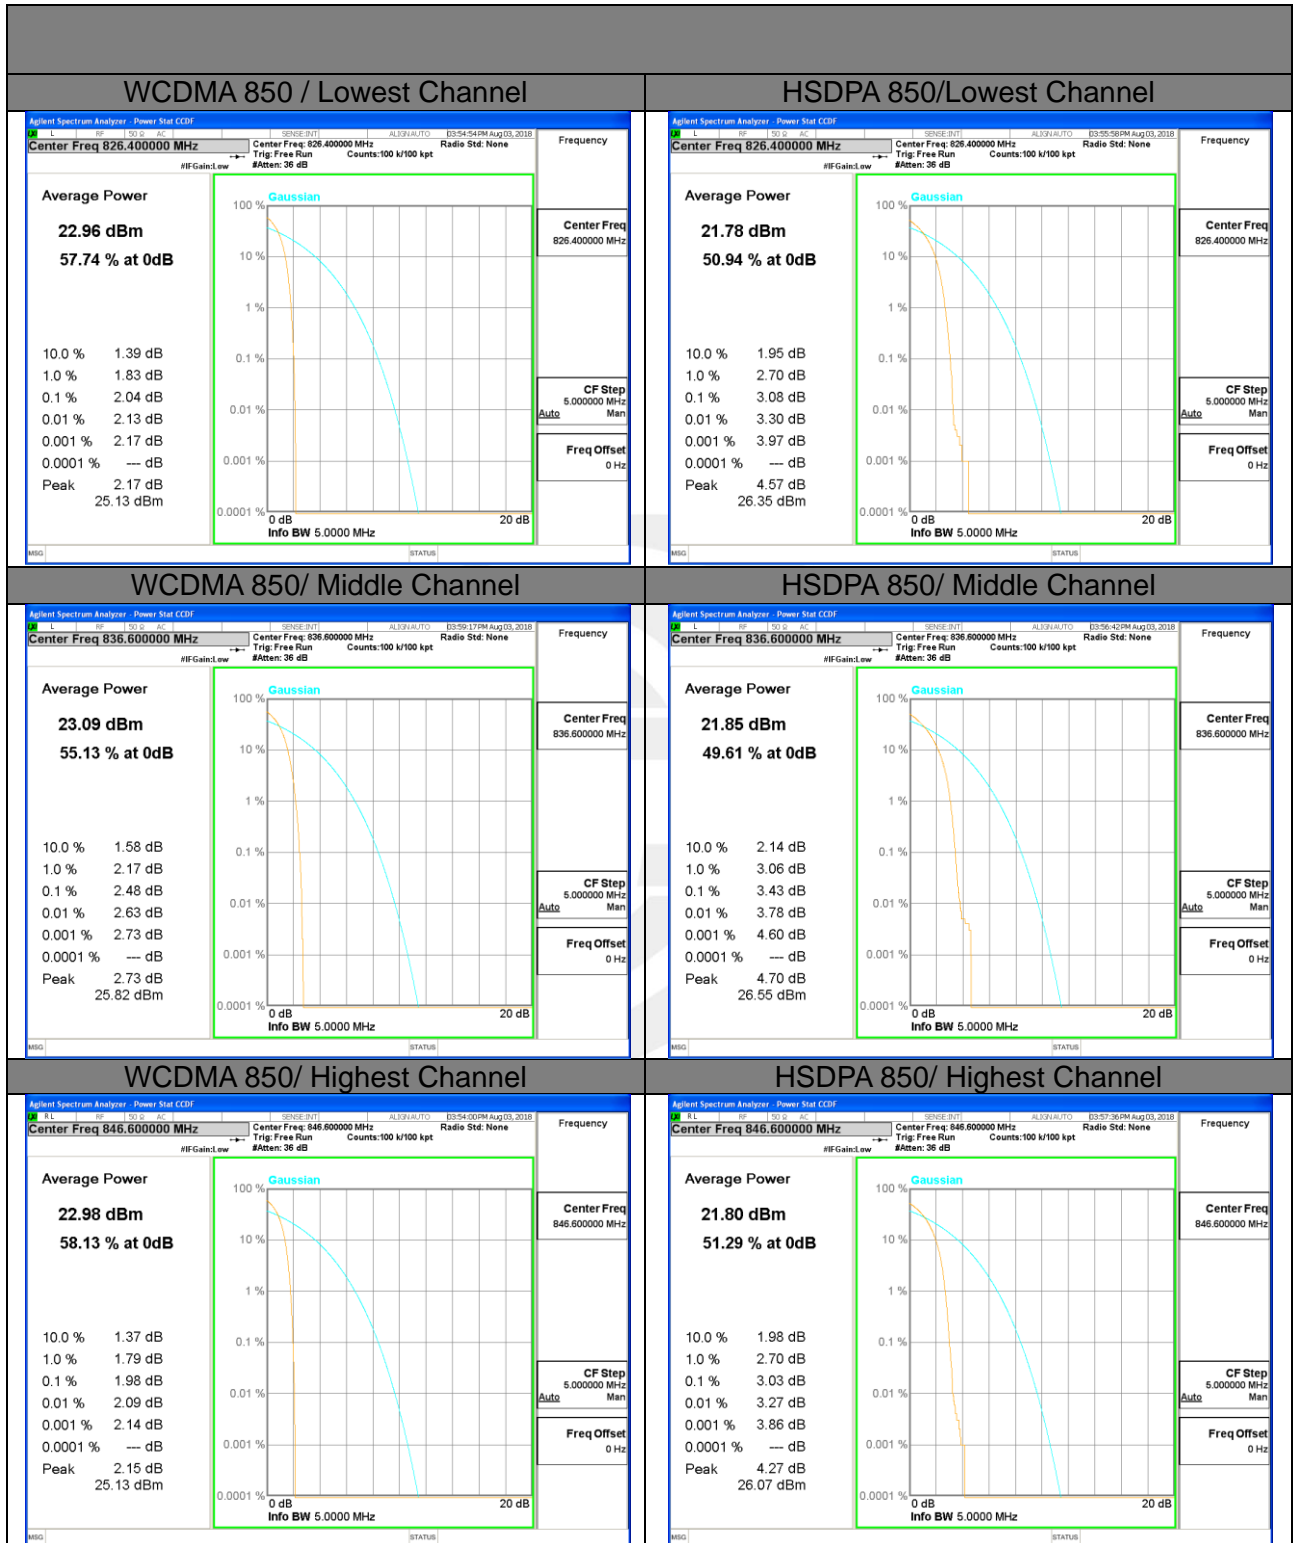

PEAK-TO-AVERAGE RADIO

WCDMA BAND V

WCDMA BAND II

LTE band 2

LTE band 2 / QPSK

LTE band 2

LTE band 2 /16-QAM

Lowest Channel / 20MHz / 1 RB

Lowest Channel / 20MHz / 100 RB

Middle Channel / 20MHz / 1 RB

Middle Channel / 20MHz / 100 RB

Highest Channel / 20MHz / 1 RB

Highest Channel / 20MHz / 100 RB