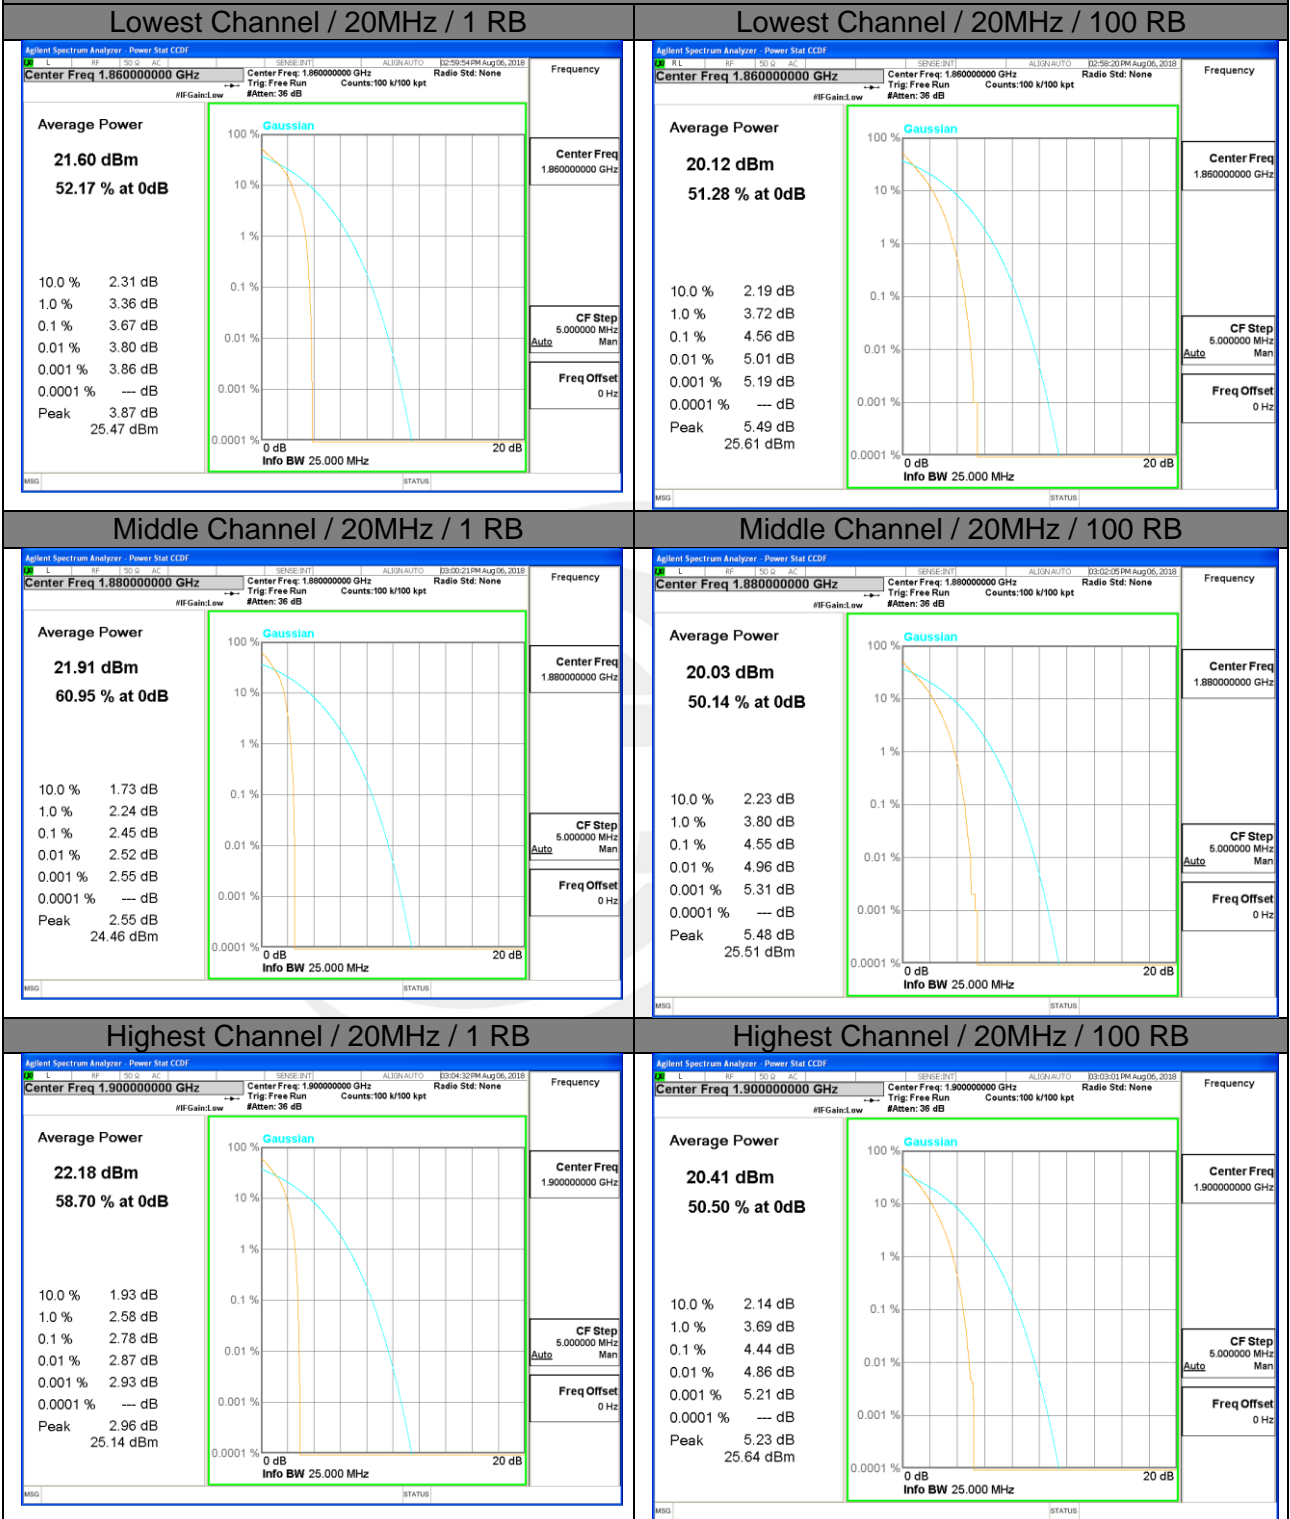

PEAK-TO-AVERAGE RADIO

WCDMA BAND V

WCDMA BAND II

LTE band 2

LTE band 2 / QPSK

LTE band 2

LTE band 2 /16-QAM

Lowest Channel / 20MHz / 1 RB

Lowest Channel / 20MHz / 100 RB

Middle Channel / 20MHz / 1 RB

Middle Channel / 20MHz / 100 RB

Highest Channel / 20MHz / 1 RB

Highest Channel / 20MHz / 100 RB