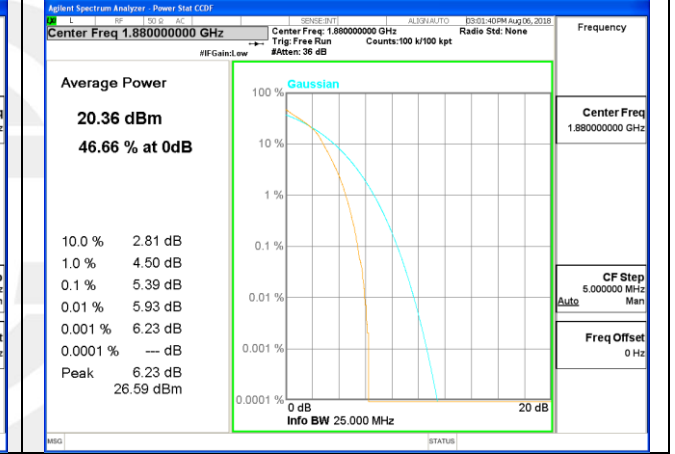

PEAK-TO-AVERAGE RADIO

WCDMA BAND V

WCDMA BAND II

LTE band 2

LTE band 2 / QPSK

LTE band 2

LTE band 2 /16-QAM

Lowest Channel / 20MHz / 1 RB

Lowest Channel / 20MHz / 100 RB

Middle Channel / 20MHz / 1 RB

Middle Channel / 20MHz / 100 RB

Highest Channel / 20MHz / 1 RB

Highest Channel / 20MHz / 100 RB