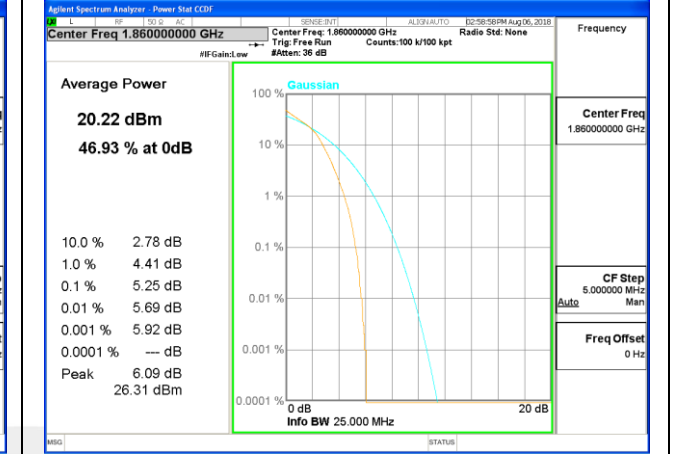

PEAK-TO-AVERAGE RADIO

WCDMA BAND V

WCDMA BAND II

LTE band 2

LTE band 2 / QPSK

LTE band 2

LTE band 2 /16-QAM

Lowest Channel / 20MHz / 1 RB

Lowest Channel / 20MHz / 100 RB

Middle Channel / 20MHz / 1 RB

Middle Channel / 20MHz / 100 RB

Highest Channel / 20MHz / 1 RB

Highest Channel / 20MHz / 100 RB