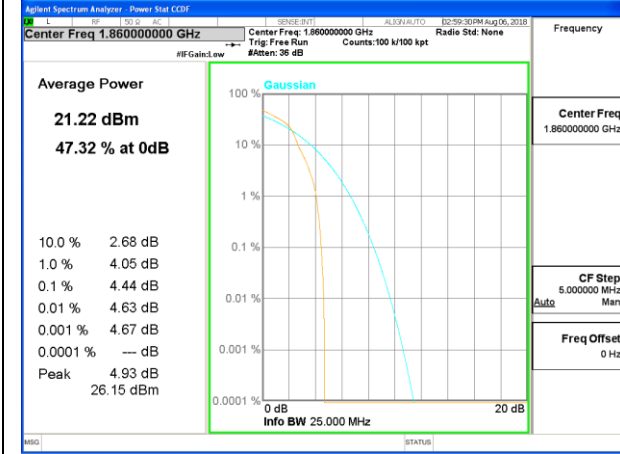

PEAK-TO-AVERAGE RADIO

WCDMA BAND V

WCDMA BAND II

LTE band 2

LTE band 2 / QPSK

LTE band 2

LTE band 2 /16-QAM

Lowest Channel / 20MHz / 1 RB

Lowest Channel / 20MHz / 100 RB

Middle Channel / 20MHz / 1 RB

Middle Channel / 20MHz / 100 RB

Highest Channel / 20MHz / 1 RB

Highest Channel / 20MHz / 100 RB