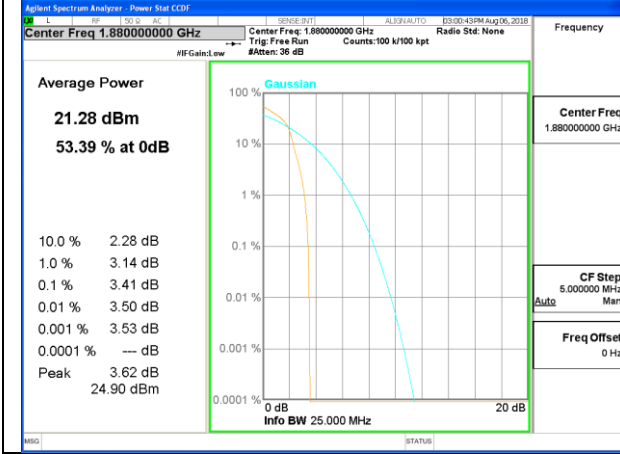

PEAK-TO-AVERAGE RADIO

WCDMA BAND V

WCDMA BAND II

LTE band 2

LTE band 2 / QPSK

LTE band 2

LTE band 2 /16-QAM

Lowest Channel / 20MHz / 1 RB

Lowest Channel / 20MHz / 100 RB

Middle Channel / 20MHz / 1 RB

Middle Channel / 20MHz / 100 RB

Highest Channel / 20MHz / 1 RB

Highest Channel / 20MHz / 100 RB