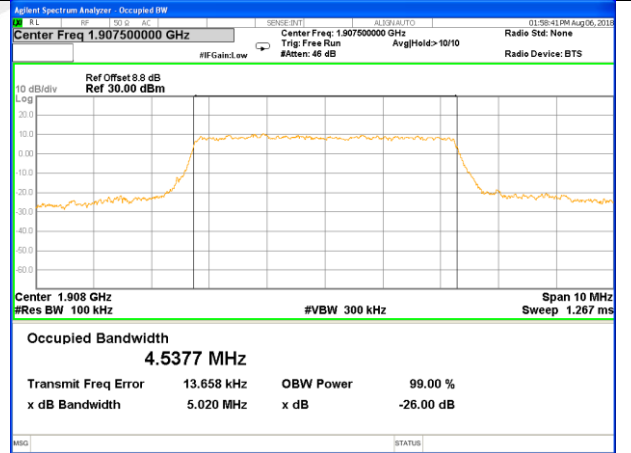

Highest Channel / 3MHz / QPSK

Highest Channel / 3MHz / 16QAM

LTE band 2

LTE band 2 (99% and -26 Bandwidth)

Lowest Channel / 5MHz / QPSK

Lowest Channel / 5MHz / 16QAM

Middle Channel / 5MHz / QPSK

Middle Channel / 5MHz / 16QAM

Highest Channel / 5MHz / QPSK

Highest Channel / 5MHz / 16QAM

LTE band 2

LTE band 2 (99% and -26 Bandwidth)

Lowest Channel / 10MHz / QPSK

Lowest Channel / 10MHz / 16QAM

Middle Channel / 10MHz / QPSK

Middle Channel / 10MHz / 16QAM