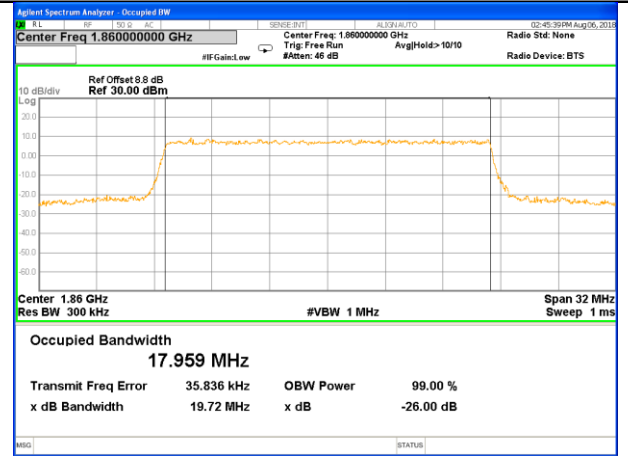

Highest Channel / 10MHz / QPSK

Highest Channel / 10MHz / 16QAM

LTE band 2

LTE band 2 (99% and -26 Bandwidth)

Lowest Channel / 15MHz / QPSK

Lowest Channel / 15MHz / 16QAM

Middle Channel / 15MHz / QPSK

Middle Channel / 15MHz / 16QAM

Highest Channel / 15MHz / QPSK

Highest Channel / 15MHz / 16QAM

LTE band 2

LTE band 2 (99% and -26 Bandwidth)

Lowest Channel / 20MHz / QPSK

Lowest Channel / 20MHz / 16QAM

Middle Channel / 20MHz / QPSK

Middle Channel / 20MHz / 16QAM

Highest Channel / 20MHz / QPSK

Highest Channel / 20MHz / 16QAM