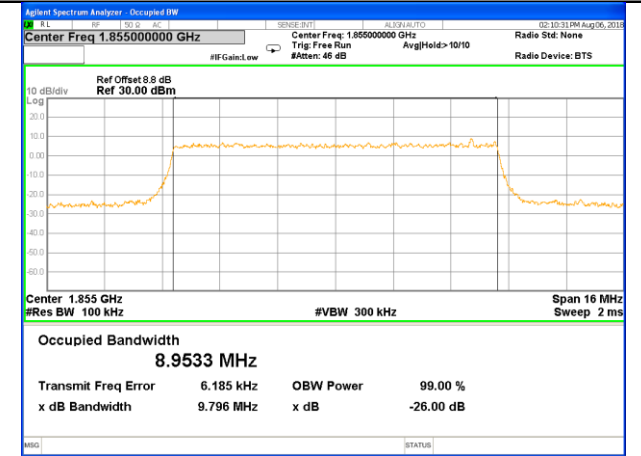

Highest Channel / 3MHz / QPSK

Highest Channel / 3MHz / 16QAM

LTE band 2

LTE band 2 (99% and -26 Bandwidth)

Lowest Channel / 5MHz / QPSK

Lowest Channel / 5MHz / 16QAM

Middle Channel / 5MHz / QPSK

Middle Channel / 5MHz / 16QAM

Highest Channel / 5MHz / QPSK

Highest Channel / 5MHz / 16QAM

LTE band 2

LTE band 2 (99% and -26 Bandwidth)

Lowest Channel / 10MHz / QPSK

Lowest Channel / 10MHz / 16QAM

Middle Channel / 10MHz / QPSK

Middle Channel / 10MHz / 16QAM

Highest Channel / 10MHz / QPSK

Highest Channel / 10MHz / 16QAM

LTE band 2

LTE band 2 (99% and -26 Bandwidth)

Lowest Channel / 15MHz / QPSK

Lowest Channel / 15MHz / 16QAM

Middle Channel / 15MHz / QPSK

Middle Channel / 15MHz / 16QAM