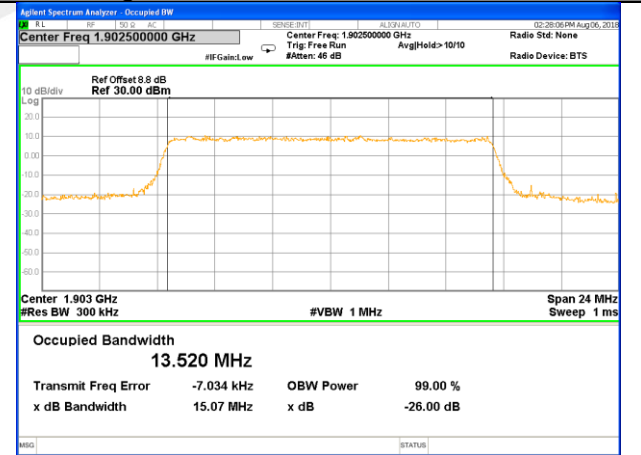

Highest Channel / 5MHz / QPSK

Highest Channel / 5MHz / 16QAM

LTE band 2

LTE band 2 (99% and -26 Bandwidth)

Lowest Channel / 10MHz / QPSK

Lowest Channel / 10MHz / 16QAM

Middle Channel / 10MHz / QPSK

Middle Channel / 10MHz / 16QAM

Highest Channel / 10MHz / QPSK

Highest Channel / 10MHz / 16QAM

LTE band 2

LTE band 2 (99% and -26 Bandwidth)

Lowest Channel / 15MHz / QPSK

Lowest Channel / 15MHz / 16QAM

Middle Channel / 15MHz / QPSK

Middle Channel / 15MHz / 16QAM

Highest Channel / 15MHz / QPSK

Highest Channel / 15MHz / 16QAM

LTE band 2

LTE band 2 (99% and -26 Bandwidth)

Lowest Channel / 20MHz / QPSK

Lowest Channel / 20MHz / 16QAM

Middle Channel / 20MHz / QPSK

Middle Channel / 20MHz / 16QAM