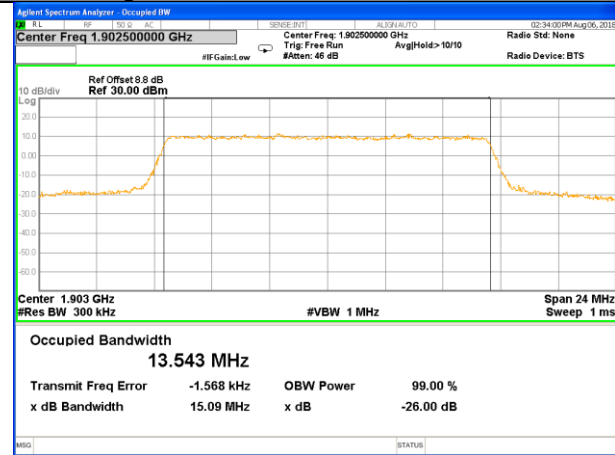

Highest Channel / 5MHz / QPSK

Highest Channel / 5MHz / 16QAM

LTE band 2

LTE band 2 (99% and -26 Bandwidth)

Lowest Channel / 10MHz / QPSK

Lowest Channel / 10MHz / 16QAM

Middle Channel / 10MHz / QPSK

Middle Channel / 10MHz / 16QAM

Highest Channel / 10MHz / QPSK

Highest Channel / 10MHz / 16QAM

LTE band 2

LTE band 2 (99% and -26 Bandwidth)

Lowest Channel / 15MHz / QPSK

Lowest Channel / 15MHz / 16QAM

Middle Channel / 15MHz / QPSK

Middle Channel / 15MHz / 16QAM

Highest Channel / 15MHz / QPSK

Highest Channel / 15MHz / 16QAM

LTE band 2

LTE band 2 (99% and -26 Bandwidth)

Lowest Channel / 20MHz / QPSK

Lowest Channel / 20MHz / 16QAM

Middle Channel / 20MHz / QPSK

Middle Channel / 20MHz / 16QAM