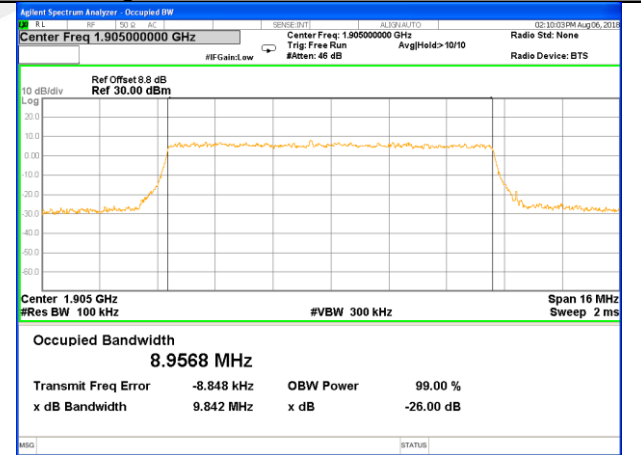

Highest Channel / 3MHz / QPSK

Highest Channel / 3MHz / 16QAM

LTE band 2

LTE band 2 (99% and -26 Bandwidth)

Lowest Channel / 5MHz / QPSK

Lowest Channel / 5MHz / 16QAM

Middle Channel / 5MHz / QPSK

Middle Channel / 5MHz / 16QAM

Highest Channel / 5MHz / QPSK

Highest Channel / 5MHz / 16QAM

LTE band 2

LTE band 2 (99% and -26 Bandwidth)

Lowest Channel / 10MHz / QPSK

Lowest Channel / 10MHz / 16QAM

Middle Channel / 10MHz / QPSK

Middle Channel / 10MHz / 16QAM

Highest Channel / 10MHz / QPSK

Highest Channel / 10MHz / 16QAM

LTE band 2

LTE band 2 (99% and -26 Bandwidth)

Lowest Channel / 15MHz / QPSK

Lowest Channel / 15MHz / 16QAM

Middle Channel / 15MHz / QPSK

Middle Channel / 15MHz / 16QAM