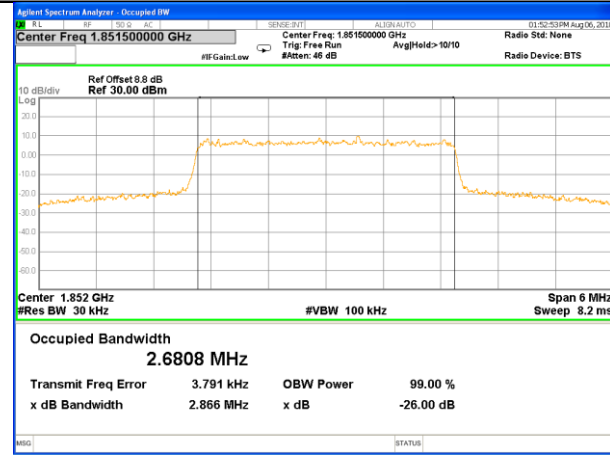

OCCUPIED BANDWIDTH

LTE band 2

LTE band 2

LTE band 2 (99% and -26 Bandwidth)

Lowest Channel / 3MHz / QPSK

Lowest Channel / 3MHz / 16QAM

Middle Channel / 3MHz / QPSK

Middle Channel / 3MHz / 16QAM

Highest Channel / 3MHz / QPSK

Highest Channel / 3MHz / 16QAM

LTE band 2

LTE band 2 (99% and -26 Bandwidth)

Lowest Channel / 5MHz / QPSK

Lowest Channel / 5MHz / 16QAM

Middle Channel / 5MHz / QPSK

Middle Channel / 5MHz / 16QAM

Highest Channel / 5MHz / QPSK

Highest Channel / 5MHz / 16QAM

LTE band 2

LTE band 2 (99% and -26 Bandwidth)

Lowest Channel / 10MHz / QPSK

Lowest Channel / 10MHz / 16QAM

Middle Channel / 10MHz / QPSK

Middle Channel / 10MHz / 16QAM