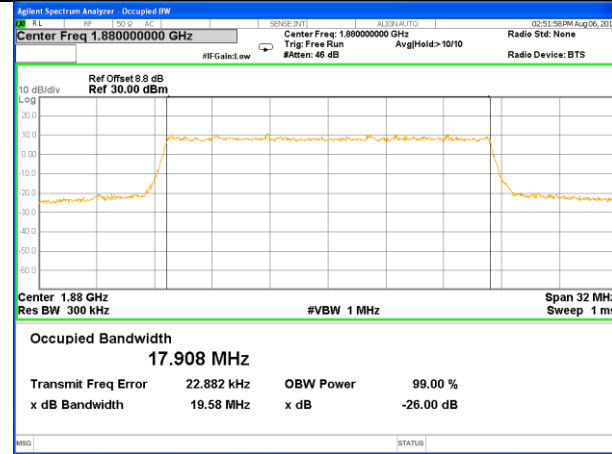

Highest Channel / 10MHz / QPSK

Highest Channel / 10MHz / 16QAM

LTE band 2

LTE band 2 (99% and -26 Bandwidth)

Lowest Channel / 15MHz / QPSK

Lowest Channel / 15MHz / 16QAM

Middle Channel / 15MHz / QPSK

Middle Channel / 15MHz / 16QAM

Highest Channel / 15MHz / QPSK

Highest Channel / 15MHz / 16QAM

LTE band 2

LTE band 2 (99% and -26 Bandwidth)

Lowest Channel / 20MHz / QPSK

Lowest Channel / 20MHz / 16QAM

Middle Channel / 20MHz / QPSK

Middle Channel / 20MHz / 16QAM

Highest Channel / 20MHz / QPSK

Highest Channel / 20MHz / 16QAM