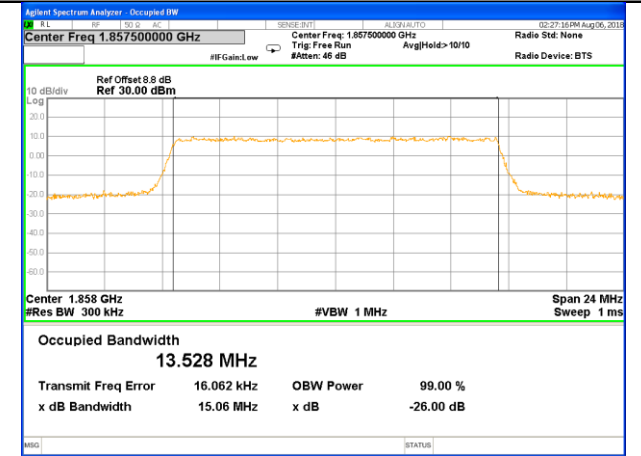

Highest Channel / 5MHz / QPSK

Highest Channel / 5MHz / 16QAM

LTE band 2

LTE band 2 (99% and -26 Bandwidth)

Lowest Channel / 10MHz / QPSK

Lowest Channel / 10MHz / 16QAM

Middle Channel / 10MHz / QPSK

Middle Channel / 10MHz / 16QAM

Highest Channel / 10MHz / QPSK

Highest Channel / 10MHz / 16QAM

LTE band 2

LTE band 2 (99% and -26 Bandwidth)

Lowest Channel / 15MHz / QPSK

Lowest Channel / 15MHz / 16QAM

Middle Channel / 15MHz / QPSK

Middle Channel / 15MHz / 16QAM

Highest Channel / 15MHz / QPSK

Highest Channel / 15MHz / 16QAM

LTE band 2

LTE band 2 (99% and -26 Bandwidth)

Lowest Channel / 20MHz / QPSK

Lowest Channel / 20MHz / 16QAM

Middle Channel / 20MHz / QPSK

Middle Channel / 20MHz / 16QAM