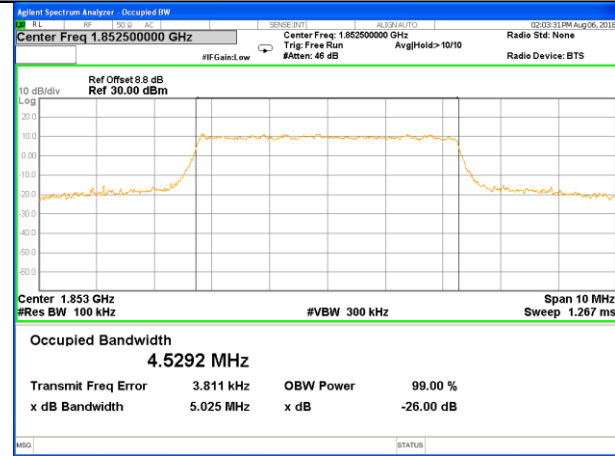

Highest Channel / 3MHz / QPSK

Highest Channel / 3MHz / 16QAM

LTE band 2

LTE band 2 (99% and -26 Bandwidth)

Lowest Channel / 5MHz / QPSK

Lowest Channel / 5MHz / 16QAM

Middle Channel / 5MHz / QPSK

Middle Channel / 5MHz / 16QAM

Highest Channel / 5MHz / QPSK

Highest Channel / 5MHz / 16QAM

LTE band 2

LTE band 2 (99% and -26 Bandwidth)

Lowest Channel / 10MHz / QPSK

Lowest Channel / 10MHz / 16QAM

Middle Channel / 10MHz / QPSK

Middle Channel / 10MHz / 16QAM