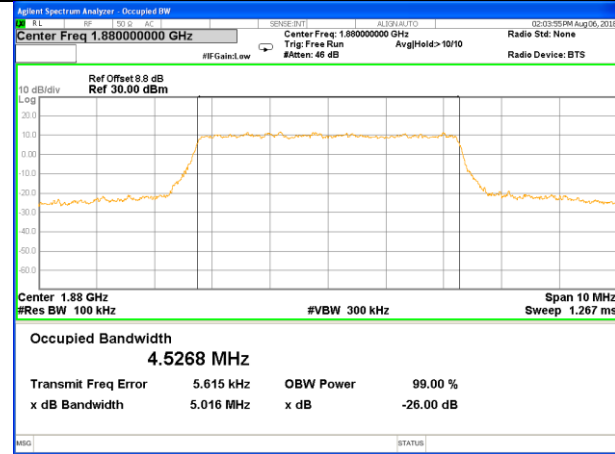

Highest Channel / 3MHz / QPSK

Highest Channel / 3MHz / 16QAM

LTE band 2

LTE band 2 (99% and -26 Bandwidth)

Lowest Channel / 5MHz / QPSK

Lowest Channel / 5MHz / 16QAM

Middle Channel / 5MHz / QPSK

Middle Channel / 5MHz / 16QAM

Highest Channel / 5MHz / QPSK

Highest Channel / 5MHz / 16QAM

LTE band 2

LTE band 2 (99% and -26 Bandwidth)

Lowest Channel / 10MHz / QPSK

Lowest Channel / 10MHz / 16QAM

Middle Channel / 10MHz / QPSK

Middle Channel / 10MHz / 16QAM