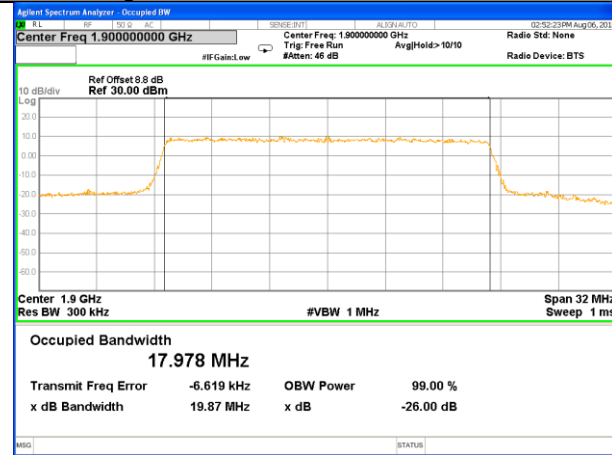

Highest Channel / 10MHz / QPSK

Highest Channel / 10MHz / 16QAM

LTE band 2

LTE band 2 (99% and -26 Bandwidth)

Lowest Channel / 15MHz / QPSK

Lowest Channel / 15MHz / 16QAM

Middle Channel / 15MHz / QPSK

Middle Channel / 15MHz / 16QAM

Highest Channel / 15MHz / QPSK

Highest Channel / 15MHz / 16QAM

LTE band 2

LTE band 2 (99% and -26 Bandwidth)

Lowest Channel / 20MHz / QPSK

Lowest Channel / 20MHz / 16QAM

Middle Channel / 20MHz / QPSK

Middle Channel / 20MHz / 16QAM

Highest Channel / 20MHz / QPSK

Highest Channel / 20MHz / 16QAM