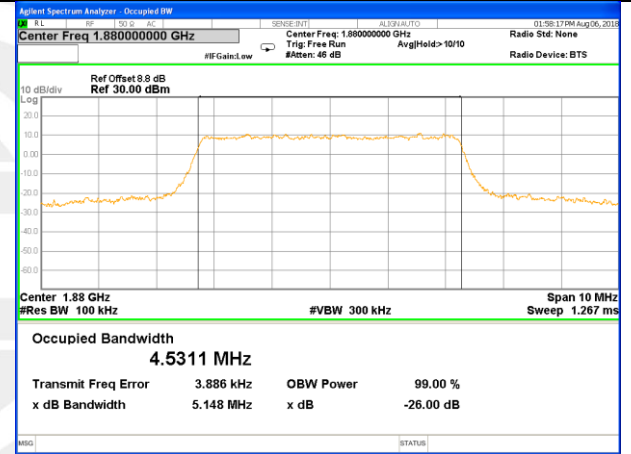

Highest Channel / 3MHz / QPSK

Highest Channel / 3MHz / 16QAM

LTE band 2

LTE band 2 (99% and -26 Bandwidth)

Lowest Channel / 5MHz / QPSK

Lowest Channel / 5MHz / 16QAM

Middle Channel / 5MHz / QPSK

Middle Channel / 5MHz / 16QAM

Highest Channel / 5MHz / QPSK

Highest Channel / 5MHz / 16QAM

LTE band 2

LTE band 2 (99% and -26 Bandwidth)

Lowest Channel / 10MHz / QPSK

Lowest Channel / 10MHz / 16QAM

Middle Channel / 10MHz / QPSK

Middle Channel / 10MHz / 16QAM