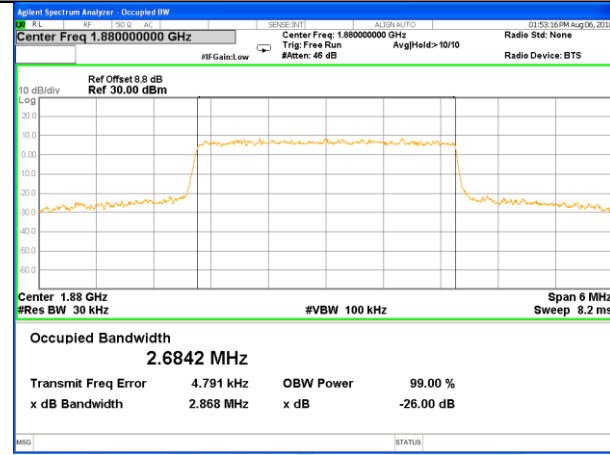

OCCUPIED BANDWIDTH

LTE band 2

LTE band 2

LTE band 2 (99% and -26 Bandwidth)

Lowest Channel / 3MHz / QPSK

Lowest Channel / 3MHz / 16QAM

Middle Channel / 3MHz / QPSK

Middle Channel / 3MHz / 16QAM

Highest Channel / 3MHz / QPSK

Highest Channel / 3MHz / 16QAM

LTE band 2

LTE band 2 (99% and -26 Bandwidth)

Lowest Channel / 5MHz / QPSK

Lowest Channel / 5MHz / 16QAM

Middle Channel / 5MHz / QPSK

Middle Channel / 5MHz / 16QAM

Highest Channel / 5MHz / QPSK

Highest Channel / 5MHz / 16QAM

LTE band 2

LTE band 2 (99% and -26 Bandwidth)

Lowest Channel / 10MHz / QPSK

Lowest Channel / 10MHz / 16QAM

Middle Channel / 10MHz / QPSK

Middle Channel / 10MHz / 16QAM