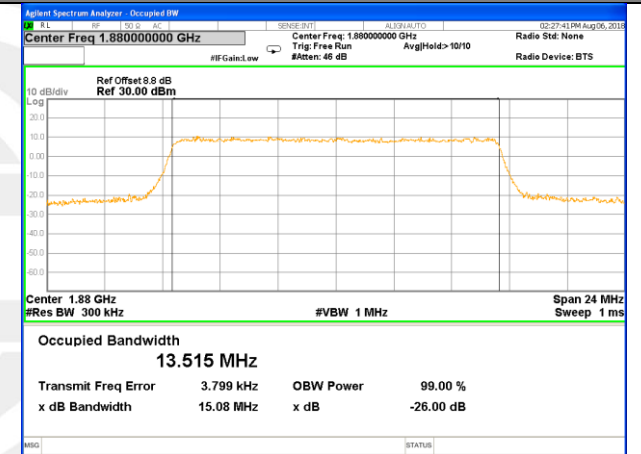

Highest Channel / 5MHz / QPSK

Highest Channel / 5MHz / 16QAM

LTE band 2

LTE band 2 (99% and -26 Bandwidth)

Lowest Channel / 10MHz / QPSK

Lowest Channel / 10MHz / 16QAM

Middle Channel / 10MHz / QPSK

Middle Channel / 10MHz / 16QAM

Highest Channel / 10MHz / QPSK

Highest Channel / 10MHz / 16QAM

LTE band 2

LTE band 2 (99% and -26 Bandwidth)

Lowest Channel / 15MHz / QPSK

Lowest Channel / 15MHz / 16QAM

Middle Channel / 15MHz / QPSK

Middle Channel / 15MHz / 16QAM

Highest Channel / 15MHz / QPSK

Highest Channel / 15MHz / 16QAM

LTE band 2

LTE band 2 (99% and -26 Bandwidth)

Lowest Channel / 20MHz / QPSK

Lowest Channel / 20MHz / 16QAM

Middle Channel / 20MHz / QPSK

Middle Channel / 20MHz / 16QAM