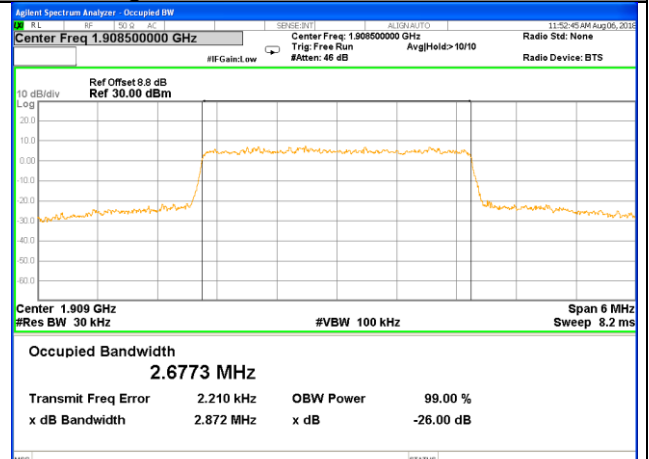

OCCUPIED BANDWIDTH

LTE band 2

LTE band 2

LTE band 2 (99% and -26 Bandwidth)

Lowest Channel / 3MHz / QPSK

Lowest Channel / 3MHz / 16QAM

Middle Channel / 3MHz / QPSK

Middle Channel / 3MHz / 16QAM

Highest Channel / 3MHz / QPSK

Highest Channel / 3MHz / 16QAM

LTE band 2

LTE band 2 (99% and -26 Bandwidth)

Lowest Channel / 5MHz / QPSK

Lowest Channel / 5MHz / 16QAM

Middle Channel / 5MHz / QPSK

Middle Channel / 5MHz / 16QAM