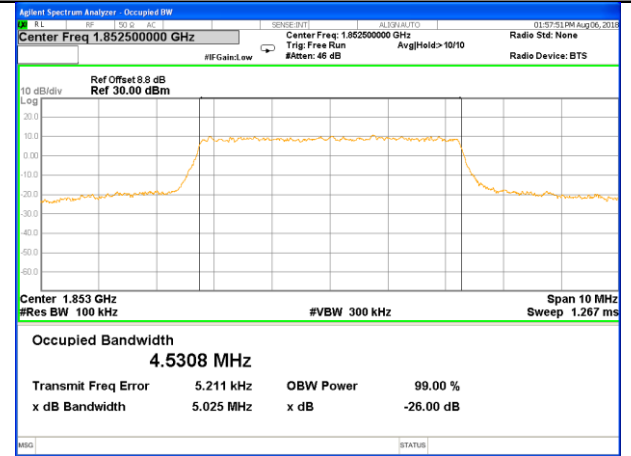

Highest Channel / 3MHz / QPSK

Highest Channel / 3MHz / 16QAM

LTE band 2

LTE band 2 (99% and -26 Bandwidth)

Lowest Channel / 5MHz / QPSK

Lowest Channel / 5MHz / 16QAM

Middle Channel / 5MHz / QPSK

Middle Channel / 5MHz / 16QAM

Highest Channel / 5MHz / QPSK

Highest Channel / 5MHz / 16QAM

LTE band 2

LTE band 2 (99% and -26 Bandwidth)

Lowest Channel / 10MHz / QPSK

Lowest Channel / 10MHz / 16QAM

Middle Channel / 10MHz / QPSK

Middle Channel / 10MHz / 16QAM