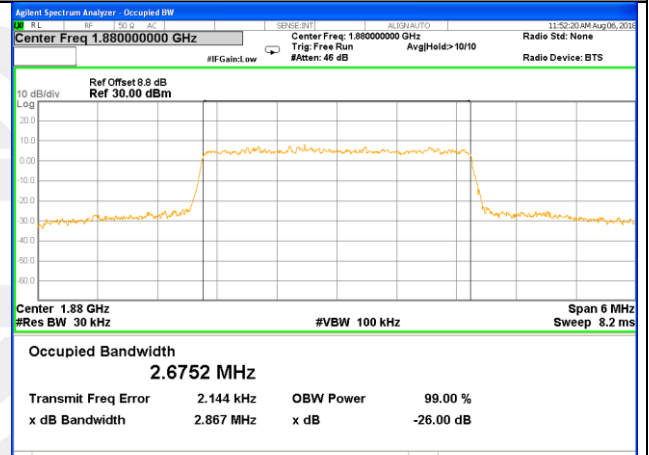

OCCUPIED BANDWIDTH

LTE band 2

LTE band 2

LTE band 2 (99% and -26 Bandwidth)

Lowest Channel / 3MHz / QPSK

Lowest Channel / 3MHz / 16QAM

Middle Channel / 3MHz / QPSK

Middle Channel / 3MHz / 16QAM

Highest Channel / 3MHz / QPSK

Highest Channel / 3MHz / 16QAM

LTE band 2

LTE band 2 (99% and -26 Bandwidth)

Lowest Channel / 5MHz / QPSK

Lowest Channel / 5MHz / 16QAM

Middle Channel / 5MHz / QPSK

Middle Channel / 5MHz / 16QAM

Highest Channel / 5MHz / QPSK

Highest Channel / 5MHz / 16QAM

LTE band 2

LTE band 2 (99% and -26 Bandwidth)

Lowest Channel / 10MHz / QPSK

Lowest Channel / 10MHz / 16QAM

Middle Channel / 10MHz / QPSK

Middle Channel / 10MHz / 16QAM