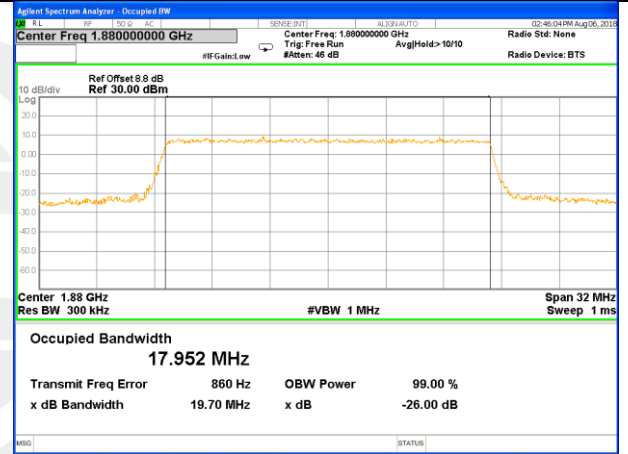

Highest Channel / 10MHz / QPSK

Highest Channel / 10MHz / 16QAM

LTE band 2

LTE band 2 (99% and -26 Bandwidth)

Lowest Channel / 15MHz / QPSK

Lowest Channel / 15MHz / 16QAM

Middle Channel / 15MHz / QPSK

Middle Channel / 15MHz / 16QAM

Highest Channel / 15MHz / QPSK

Highest Channel / 15MHz / 16QAM

LTE band 2

LTE band 2 (99% and -26 Bandwidth)

Lowest Channel / 20MHz / QPSK

Lowest Channel / 20MHz / 16QAM

Middle Channel / 20MHz / QPSK

Middle Channel / 20MHz / 16QAM

Highest Channel / 20MHz / QPSK

Highest Channel / 20MHz / 16QAM