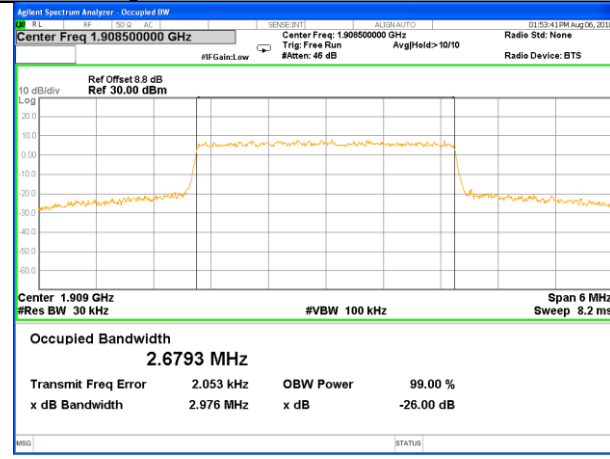

OCCUPIED BANDWIDTH

LTE band 2

LTE band 2

LTE band 2 (99% and -26 Bandwidth)

Lowest Channel / 3MHz / QPSK

Lowest Channel / 3MHz / 16QAM

Middle Channel / 3MHz / QPSK

Middle Channel / 3MHz / 16QAM

Highest Channel / 3MHz / QPSK

Highest Channel / 3MHz / 16QAM

LTE band 2

LTE band 2 (99% and -26 Bandwidth)

Lowest Channel / 5MHz / QPSK

Lowest Channel / 5MHz / 16QAM

Middle Channel / 5MHz / QPSK

Middle Channel / 5MHz / 16QAM

Highest Channel / 5MHz / QPSK

Highest Channel / 5MHz / 16QAM

LTE band 2

LTE band 2 (99% and -26 Bandwidth)

Lowest Channel / 10MHz / QPSK

Lowest Channel / 10MHz / 16QAM

Middle Channel / 10MHz / QPSK

Middle Channel / 10MHz / 16QAM