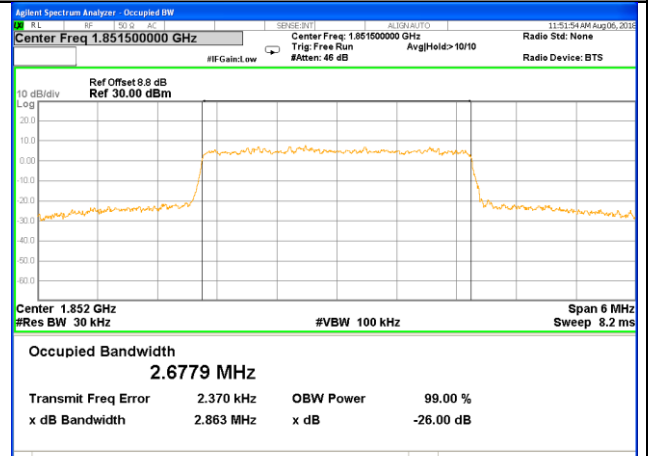

OCCUPIED BANDWIDTH

LTE band 2

LTE band 2

LTE band 2 (99% and -26 Bandwidth)

Lowest Channel / 3MHz / QPSK

Lowest Channel / 3MHz / 16QAM

Middle Channel / 3MHz / QPSK

Middle Channel / 3MHz / 16QAM

Highest Channel / 3MHz / QPSK

Highest Channel / 3MHz / 16QAM

LTE band 2

LTE band 2 (99% and -26 Bandwidth)

Lowest Channel / 5MHz / QPSK

Lowest Channel / 5MHz / 16QAM

Middle Channel / 5MHz / QPSK

Middle Channel / 5MHz / 16QAM

Highest Channel / 5MHz / QPSK

Highest Channel / 5MHz / 16QAM

LTE band 2

LTE band 2 (99% and -26 Bandwidth)

Lowest Channel / 10MHz / QPSK

Lowest Channel / 10MHz / 16QAM

Middle Channel / 10MHz / QPSK

Middle Channel / 10MHz / 16QAM