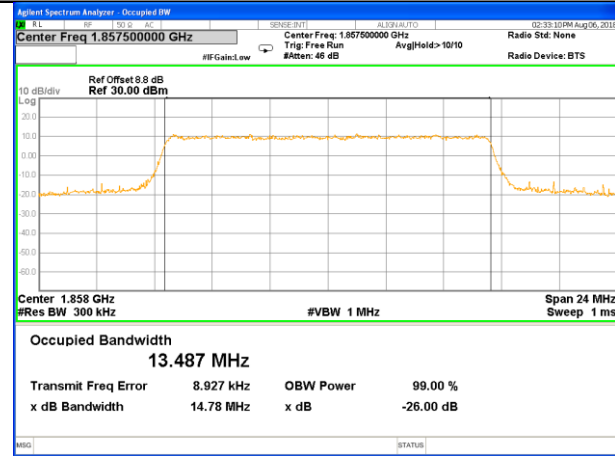

Highest Channel / 5MHz / QPSK

Highest Channel / 5MHz / 16QAM

LTE band 2

LTE band 2 (99% and -26 Bandwidth)

Lowest Channel / 10MHz / QPSK

Lowest Channel / 10MHz / 16QAM

Middle Channel / 10MHz / QPSK

Middle Channel / 10MHz / 16QAM

Highest Channel / 10MHz / QPSK

Highest Channel / 10MHz / 16QAM

LTE band 2

LTE band 2 (99% and -26 Bandwidth)

Lowest Channel / 15MHz / QPSK

Lowest Channel / 15MHz / 16QAM

Middle Channel / 15MHz / QPSK

Middle Channel / 15MHz / 16QAM

Highest Channel / 15MHz / QPSK

Highest Channel / 15MHz / 16QAM

LTE band 2

LTE band 2 (99% and -26 Bandwidth)

Lowest Channel / 20MHz / QPSK

Lowest Channel / 20MHz / 16QAM

Middle Channel / 20MHz / QPSK

Middle Channel / 20MHz / 16QAM