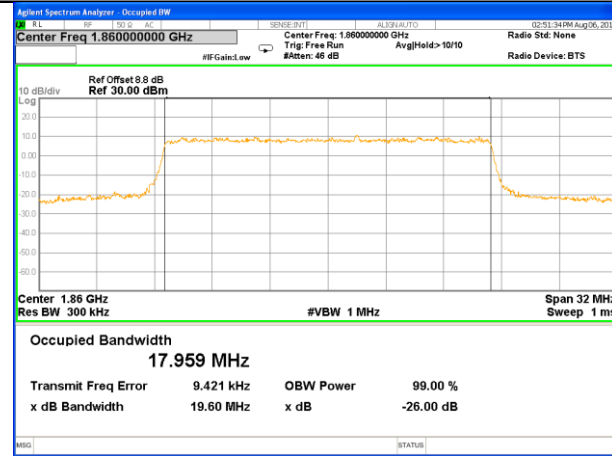

Highest Channel / 10MHz / QPSK

Highest Channel / 10MHz / 16QAM

LTE band 2

LTE band 2 (99% and -26 Bandwidth)

Lowest Channel / 15MHz / QPSK

Lowest Channel / 15MHz / 16QAM

Middle Channel / 15MHz / QPSK

Middle Channel / 15MHz / 16QAM

Highest Channel / 15MHz / QPSK

Highest Channel / 15MHz / 16QAM

LTE band 2

LTE band 2 (99% and -26 Bandwidth)

Lowest Channel / 20MHz / QPSK

Lowest Channel / 20MHz / 16QAM

Middle Channel / 20MHz / QPSK

Middle Channel / 20MHz / 16QAM

Highest Channel / 20MHz / QPSK

Highest Channel / 20MHz / 16QAM