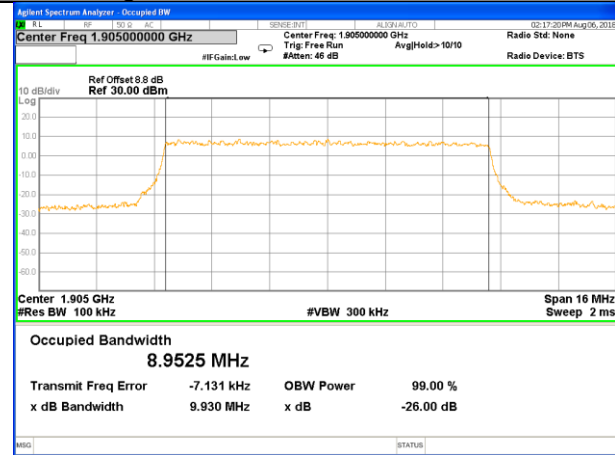

Highest Channel / 3MHz / QPSK

Highest Channel / 3MHz / 16QAM

LTE band 2

LTE band 2 (99% and -26 Bandwidth)

Lowest Channel / 5MHz / QPSK

Lowest Channel / 5MHz / 16QAM

Middle Channel / 5MHz / QPSK

Middle Channel / 5MHz / 16QAM

Highest Channel / 5MHz / QPSK

Highest Channel / 5MHz / 16QAM

LTE band 2

LTE band 2 (99% and -26 Bandwidth)

Lowest Channel / 10MHz / QPSK

Lowest Channel / 10MHz / 16QAM

Middle Channel / 10MHz / QPSK

Middle Channel / 10MHz / 16QAM

Highest Channel / 10MHz / QPSK

Highest Channel / 10MHz / 16QAM

LTE band 2

LTE band 2 (99% and -26 Bandwidth)

Lowest Channel / 15MHz / QPSK

Lowest Channel / 15MHz / 16QAM

Middle Channel / 15MHz / QPSK

Middle Channel / 15MHz / 16QAM