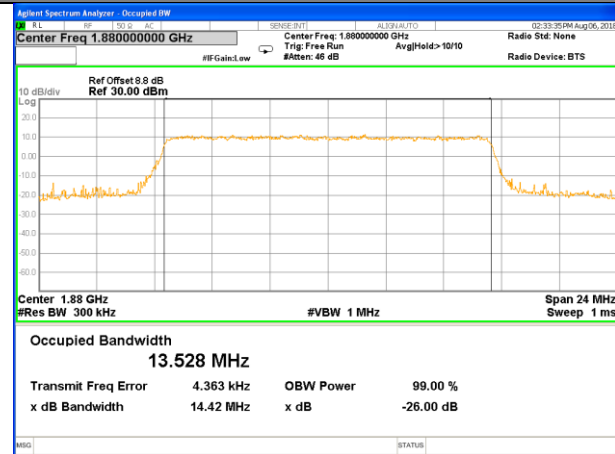

Highest Channel / 5MHz / QPSK

Highest Channel / 5MHz / 16QAM

LTE band 2

LTE band 2 (99% and -26 Bandwidth)

Lowest Channel / 10MHz / QPSK

Lowest Channel / 10MHz / 16QAM

Middle Channel / 10MHz / QPSK

Middle Channel / 10MHz / 16QAM

Highest Channel / 10MHz / QPSK

Highest Channel / 10MHz / 16QAM

LTE band 2

LTE band 2 (99% and -26 Bandwidth)

Lowest Channel / 15MHz / QPSK

Lowest Channel / 15MHz / 16QAM

Middle Channel / 15MHz / QPSK

Middle Channel / 15MHz / 16QAM

Highest Channel / 15MHz / QPSK

Highest Channel / 15MHz / 16QAM

LTE band 2

LTE band 2 (99% and -26 Bandwidth)

Lowest Channel / 20MHz / QPSK

Lowest Channel / 20MHz / 16QAM

Middle Channel / 20MHz / QPSK

Middle Channel / 20MHz / 16QAM