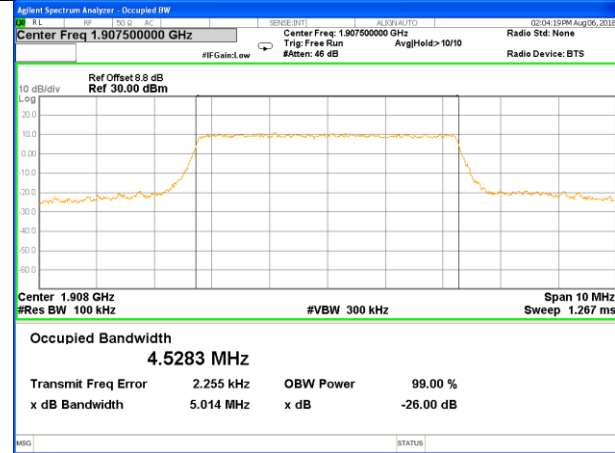

Highest Channel / 3MHz / QPSK

Highest Channel / 3MHz / 16QAM

LTE band 2

LTE band 2 (99% and -26 Bandwidth)

Lowest Channel / 5MHz / QPSK

Lowest Channel / 5MHz / 16QAM

Middle Channel / 5MHz / QPSK

Middle Channel / 5MHz / 16QAM

Highest Channel / 5MHz / QPSK

Highest Channel / 5MHz / 16QAM

LTE band 2

LTE band 2 (99% and -26 Bandwidth)

Lowest Channel / 10MHz / QPSK

Lowest Channel / 10MHz / 16QAM

Middle Channel / 10MHz / QPSK

Middle Channel / 10MHz / 16QAM