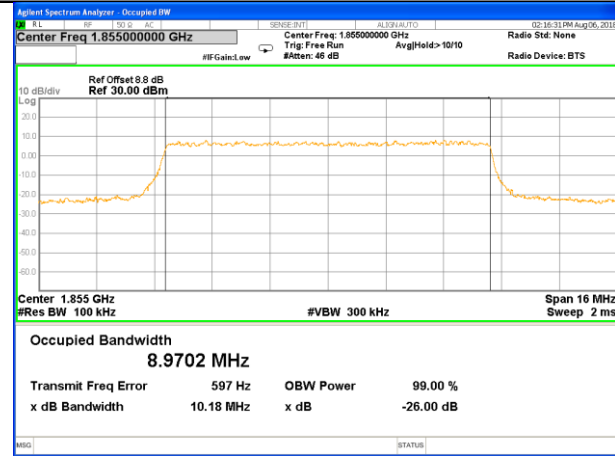

Highest Channel / 3MHz / QPSK

Highest Channel / 3MHz / 16QAM

LTE band 2

LTE band 2 (99% and -26 Bandwidth)

Lowest Channel / 5MHz / QPSK

Lowest Channel / 5MHz / 16QAM

Middle Channel / 5MHz / QPSK

Middle Channel / 5MHz / 16QAM

Highest Channel / 5MHz / QPSK

Highest Channel / 5MHz / 16QAM

LTE band 2

LTE band 2 (99% and -26 Bandwidth)

Lowest Channel / 10MHz / QPSK

Lowest Channel / 10MHz / 16QAM

Middle Channel / 10MHz / QPSK

Middle Channel / 10MHz / 16QAM

Highest Channel / 10MHz / QPSK

Highest Channel / 10MHz / 16QAM

LTE band 2

LTE band 2 (99% and -26 Bandwidth)

Lowest Channel / 15MHz / QPSK

Lowest Channel / 15MHz / 16QAM

Middle Channel / 15MHz / QPSK

Middle Channel / 15MHz / 16QAM