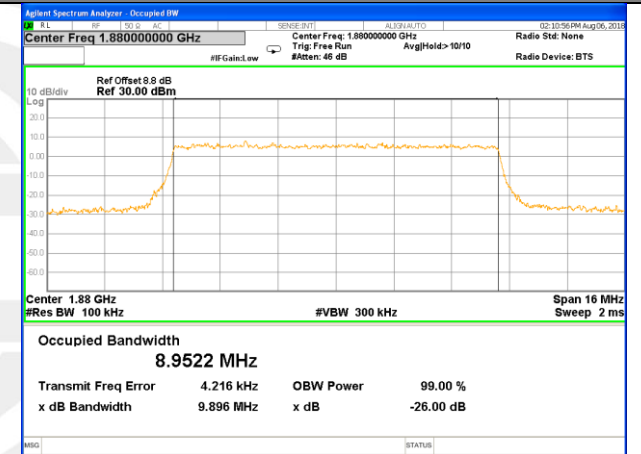

Highest Channel / 3MHz / QPSK

Highest Channel / 3MHz / 16QAM

LTE band 2

LTE band 2 (99% and -26 Bandwidth)

Lowest Channel / 5MHz / QPSK

Lowest Channel / 5MHz / 16QAM

Middle Channel / 5MHz / QPSK

Middle Channel / 5MHz / 16QAM

Highest Channel / 5MHz / QPSK

Highest Channel / 5MHz / 16QAM

LTE band 2

LTE band 2 (99% and -26 Bandwidth)

Lowest Channel / 10MHz / QPSK

Lowest Channel / 10MHz / 16QAM

Middle Channel / 10MHz / QPSK

Middle Channel / 10MHz / 16QAM

Highest Channel / 10MHz / QPSK

Highest Channel / 10MHz / 16QAM

LTE band 2

LTE band 2 (99% and -26 Bandwidth)

Lowest Channel / 15MHz / QPSK

Lowest Channel / 15MHz / 16QAM

Middle Channel / 15MHz / QPSK

Middle Channel / 15MHz / 16QAM