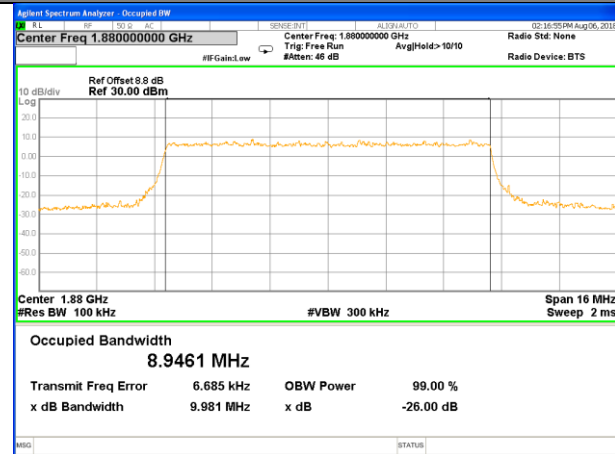

Highest Channel / 3MHz / QPSK

Highest Channel / 3MHz / 16QAM

LTE band 2

LTE band 2 (99% and -26 Bandwidth)

Lowest Channel / 5MHz / QPSK

Lowest Channel / 5MHz / 16QAM

Middle Channel / 5MHz / QPSK

Middle Channel / 5MHz / 16QAM

Highest Channel / 5MHz / QPSK

Highest Channel / 5MHz / 16QAM

LTE band 2

LTE band 2 (99% and -26 Bandwidth)

Lowest Channel / 10MHz / QPSK

Lowest Channel / 10MHz / 16QAM

Middle Channel / 10MHz / QPSK

Middle Channel / 10MHz / 16QAM

Highest Channel / 10MHz / QPSK

Highest Channel / 10MHz / 16QAM

LTE band 2

LTE band 2 (99% and -26 Bandwidth)

Lowest Channel / 15MHz / QPSK

Lowest Channel / 15MHz / 16QAM

Middle Channel / 15MHz / QPSK

Middle Channel / 15MHz / 16QAM