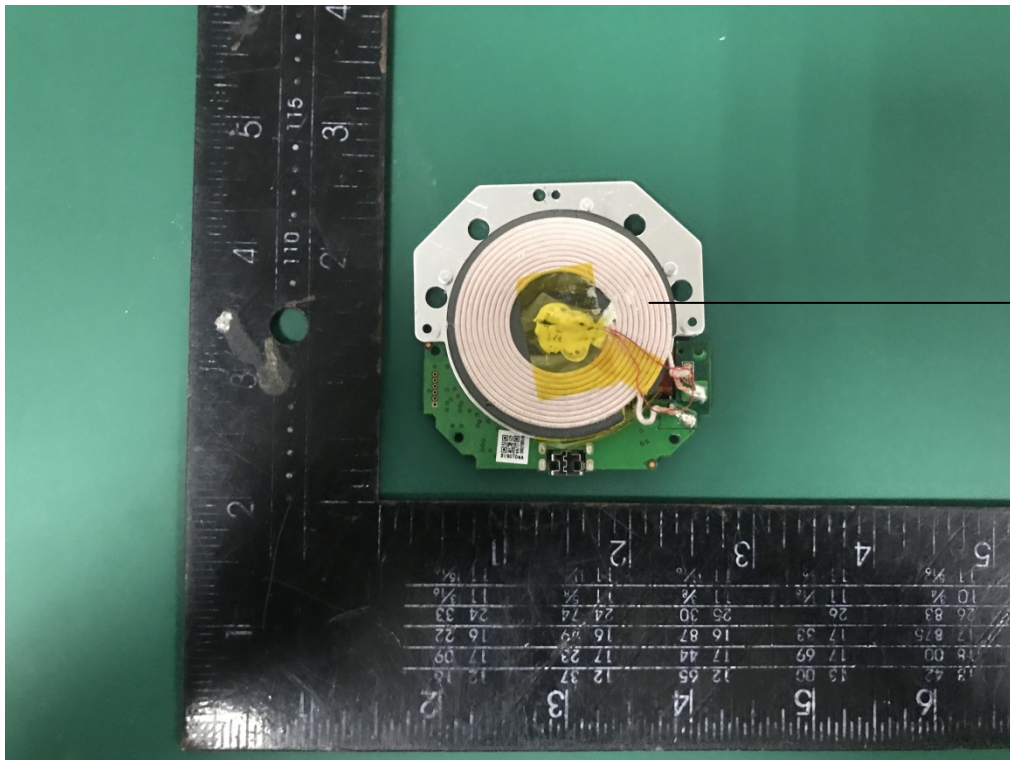

Internal Photos
M/N: C00210

Coil
Antenna

Internal Photos
M/N: C00210