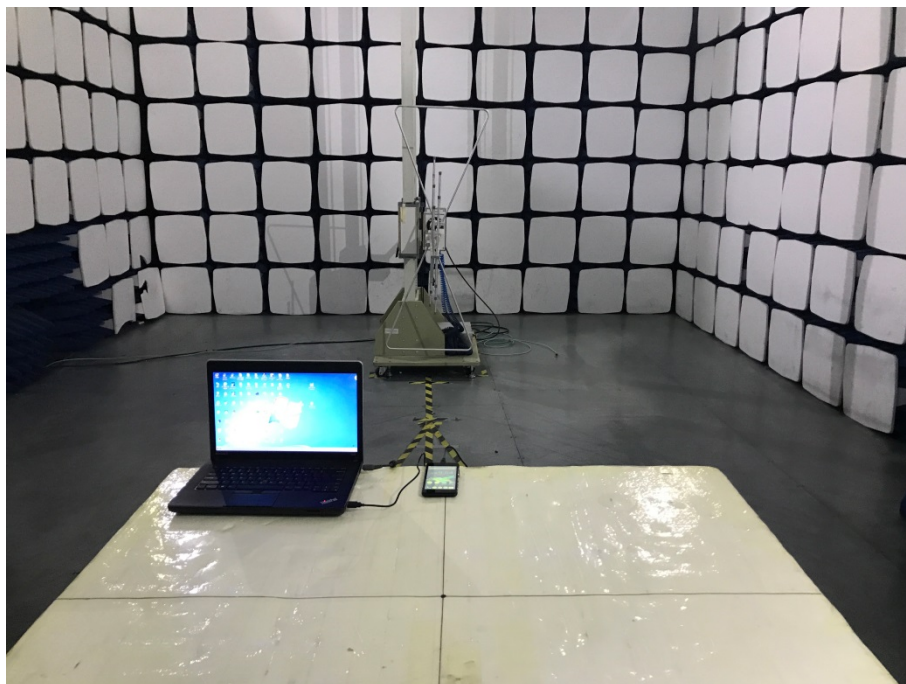

EXHIBIT 4 - TEST SETUP PHOTOGRAPHS

Conducted Emission Test Setup

Radiation Emission View (Below 30MHz)

Radiation Emission View (30MHz to 1GHz)

Radiation Emission View (Above 1GHz)