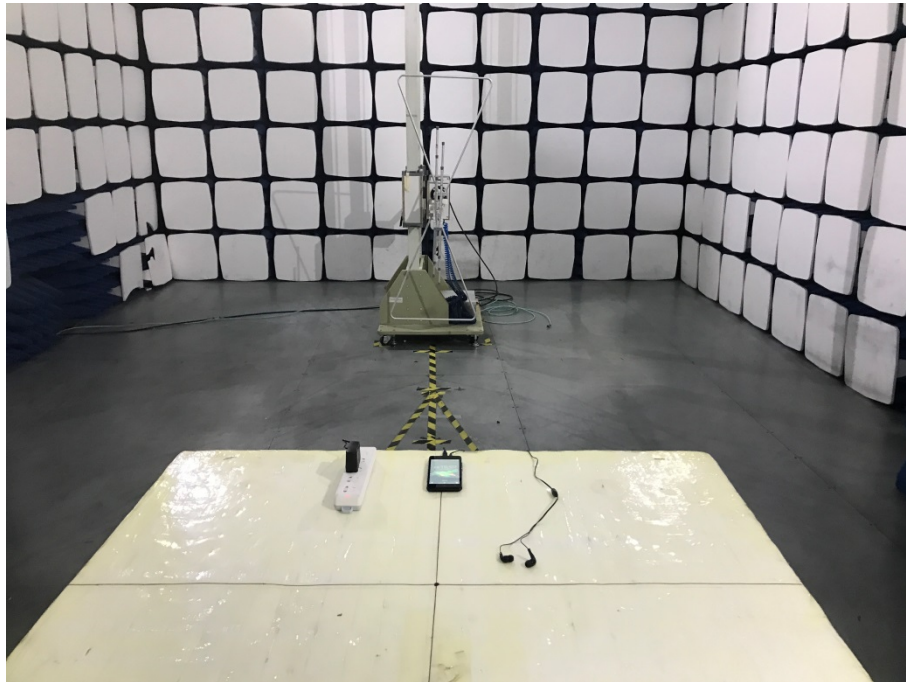

EXHIBIT 4 - TEST SETUP PHOTOGRAPHS

Conducted Emission Test Setup

Radiation Emission View (Below 30MHz)

Radiation Emission View (30MHz to 1GHz)

Radiation Emission View (Above 1GHz)