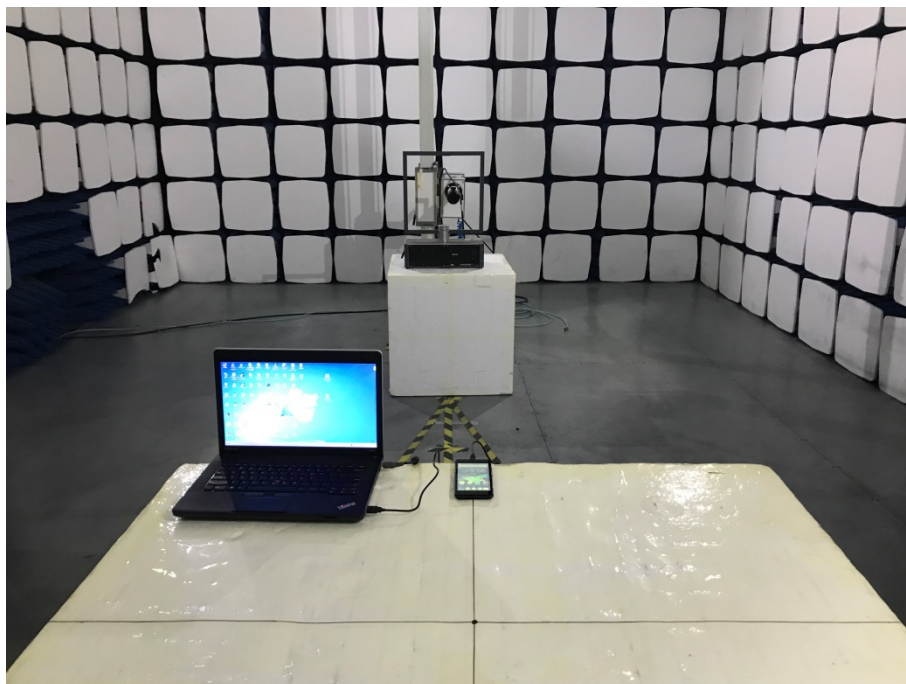

EXHIBIT 4 - TEST SETUP PHOTOGRAPHS

Conducted Emission Test Setup

Radiation Emission View (Below 30MHz)

Radiation Emission View (30MHz to 1GHz)

Radiation Emission View (Above 1GHz)