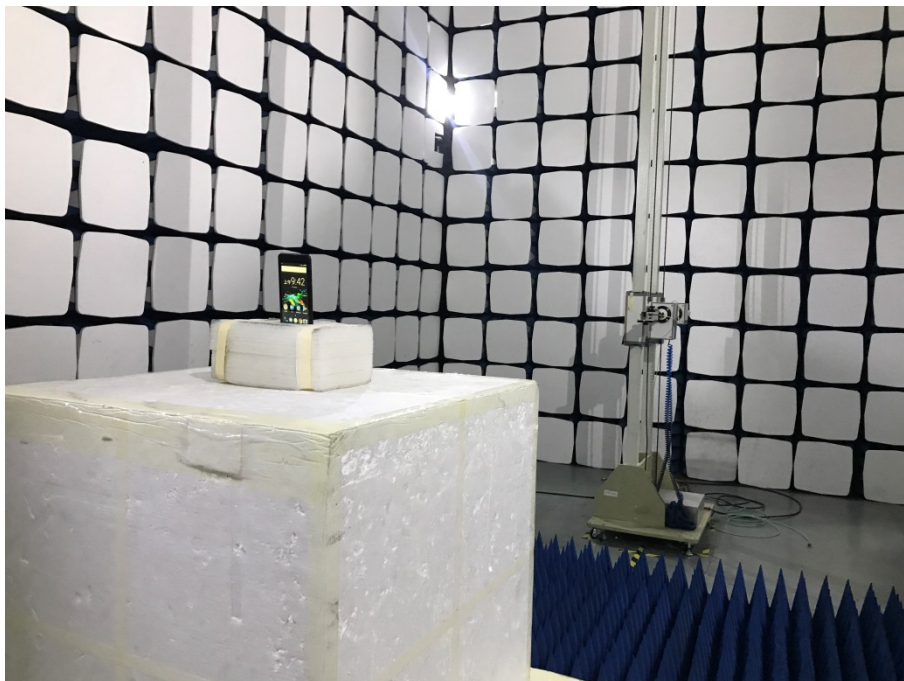

EXHIBIT 4 - TEST SETUP PHOTOGRAPHS

Radiation Emission Test Setup (Below 30MHz)

Radiation Emission Test Setup (30MHz to 1GHz)

Radiation Emission Test Setup (1GHz to 18GHz)

Radiation Emission Test Setup (Above 18GHz)

Extreme Condition Test Setup

Mobile Communication Test Setup