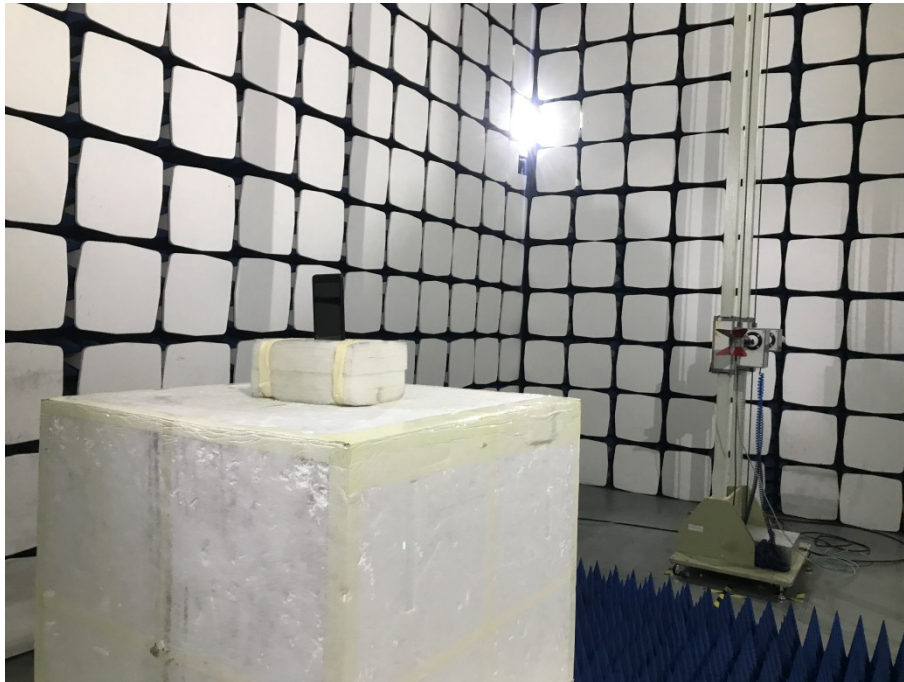

EXHIBIT 4 - TEST SETUP PHOTOGRAPHS

Radiation Emission Test Setup (Below 30MHz)

Radiation Emission Test Setup (30MHz to 1GHz)

Radiation Emission Test Setup (1GHz to 18GHz)

Radiation Emission Test Setup (Above 18GHz)

Extreme Condition Test Setup

Mobile Communication Test Setup