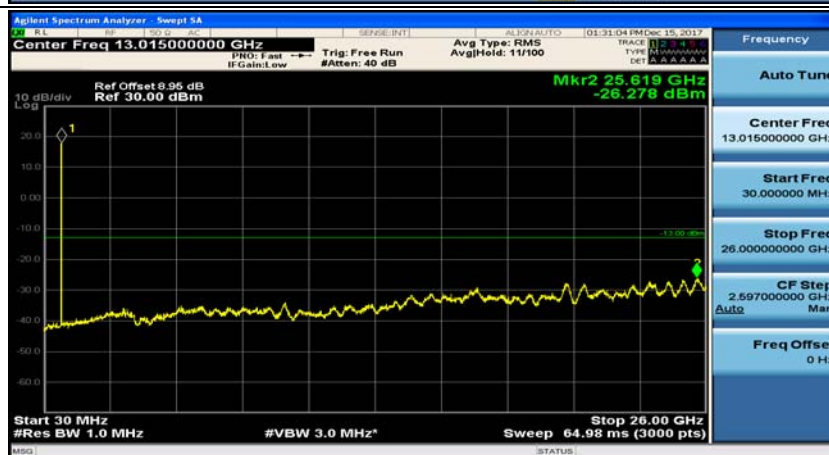

(Channel Bandwidth: 1.4 MHz)_HCH_16QAM_1RB#0