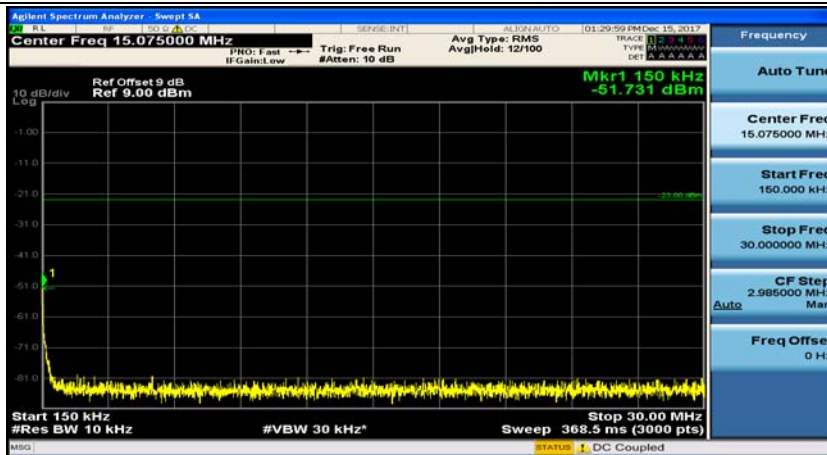

(Channel Bandwidth: 1.4 MHz)_HCH_QPSK_1RB#0