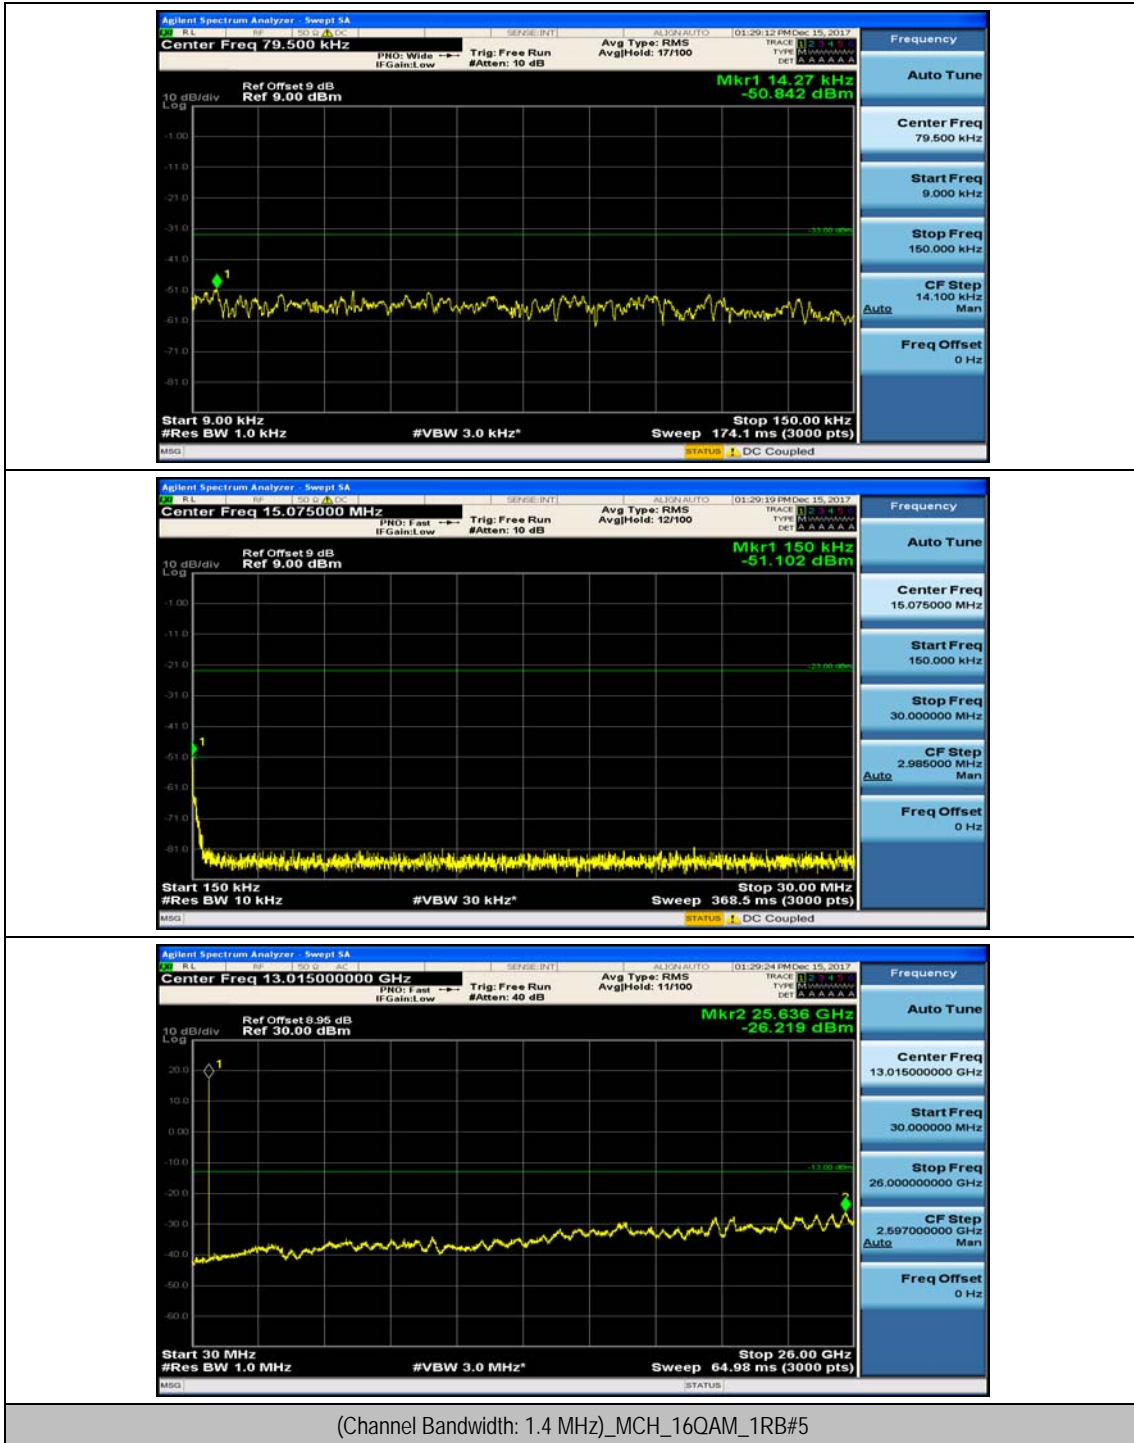

(Channel Bandwidth: 1.4 MHz)_MCH_16QAM_1RB#3