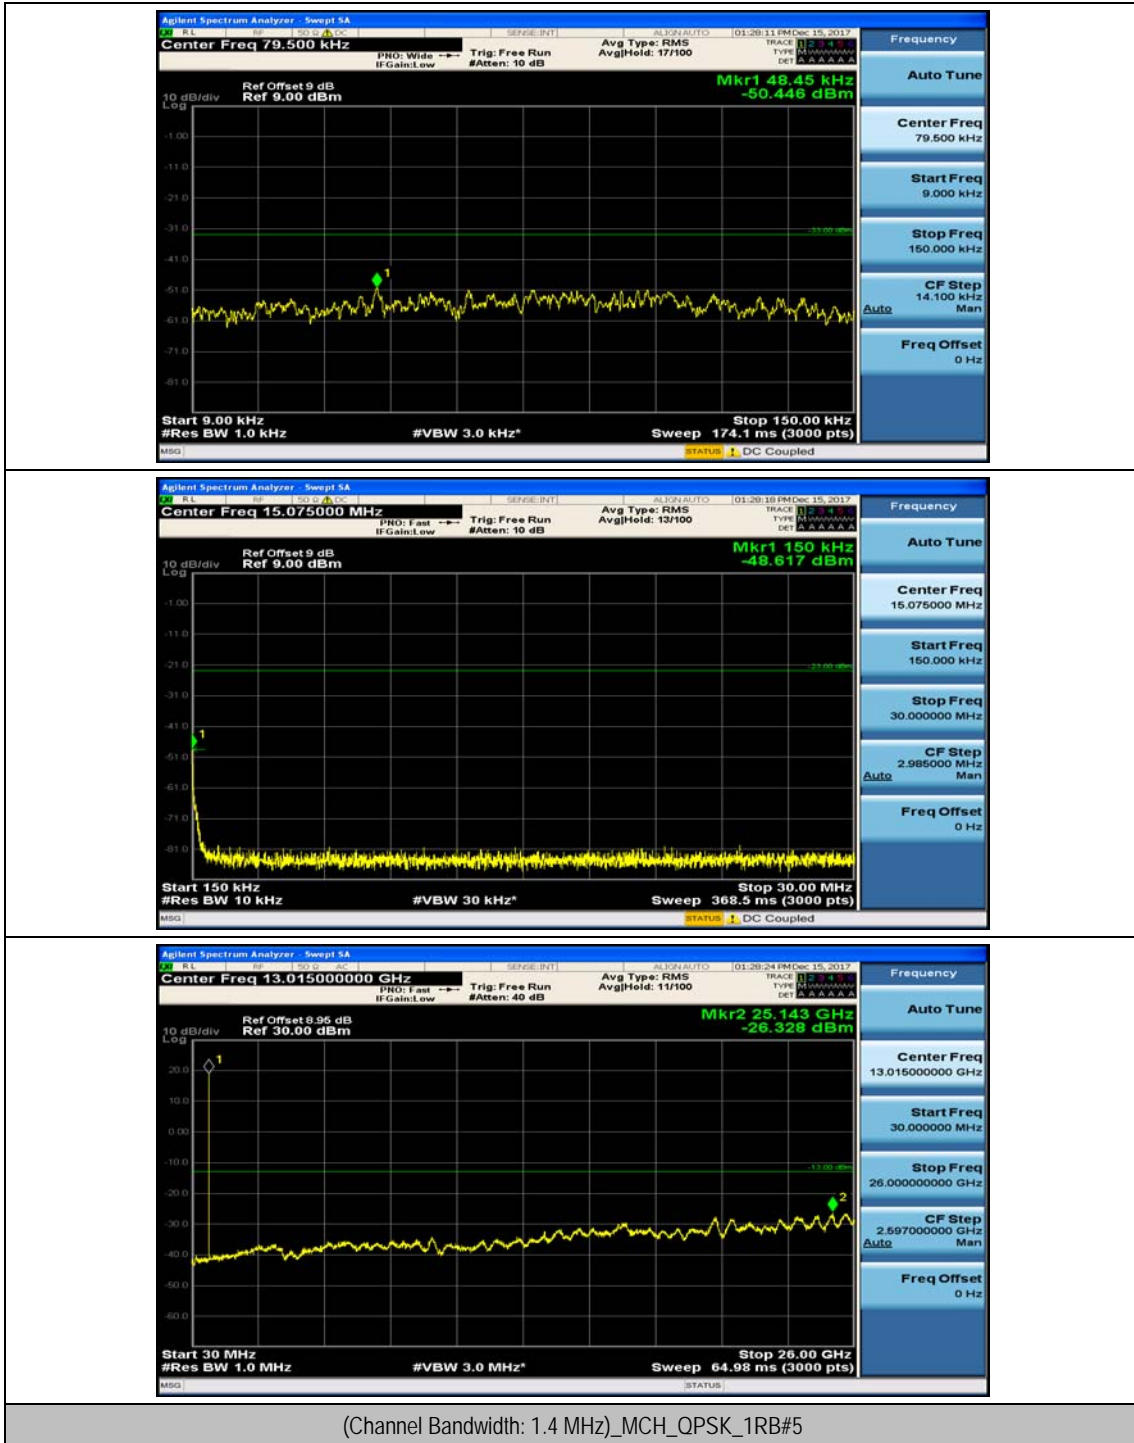

Channel Bandwidth: 10 MHz_HCH_16QAM_25RB#0

Appendix E: Conducted Spurious Emission

Test Graphs

Channel Bandwidth: 1.4 MHz

(Channel Bandwidth: 1.4 MHz)_MCH_QPSK_1RB#0

(Channel Bandwidth: 1.4 MHz)_MCH_QPSK_1RB#3