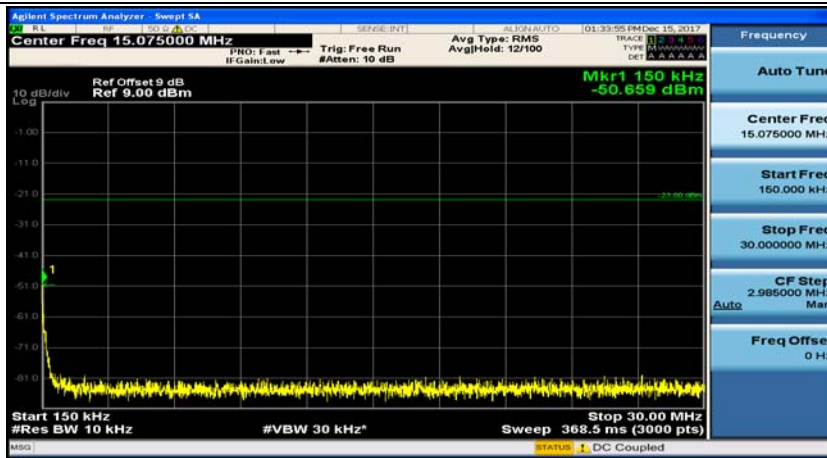

(Channel Bandwidth: 1.4 MHz)_MCH_16QAM_1RB#3

(Channel Bandwidth: 1.4 MHz)_HCH_16QAM_1RB#0

(Channel Bandwidth: 1.4 MHz)_HCH_16QAM_1RB#3

Channel Bandwidth: 3 MHz

(Channel Bandwidth: 3 MHz)_MCH_QPSK_1RB#0

(Channel Bandwidth: 3 MHz)_MCH_QPSK_1RB#7