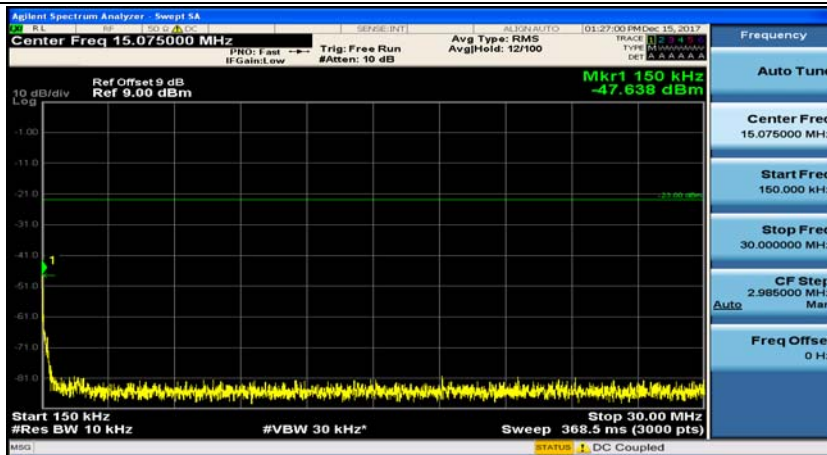

(Channel Bandwidth: 1.4 MHz)_HCH_QPSK_1RB#0

(Channel Bandwidth: 1.4 MHz)_HCH_QPSK_1RB#3

(Channel Bandwidth: 1.4 MHz)_LCH_16QAM_1RB#0

(Channel Bandwidth: 1.4 MHz)_LCH_16QAM_1RB#3

(Channel Bandwidth: 1.4 MHz)_MCH_16QAM_1RB#0