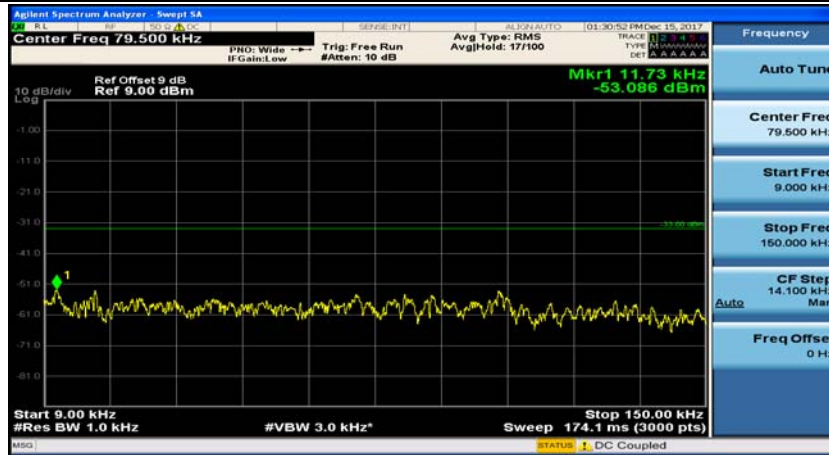

(Channel Bandwidth: 1.4 MHz)_HCH_16QAM_1RB#0