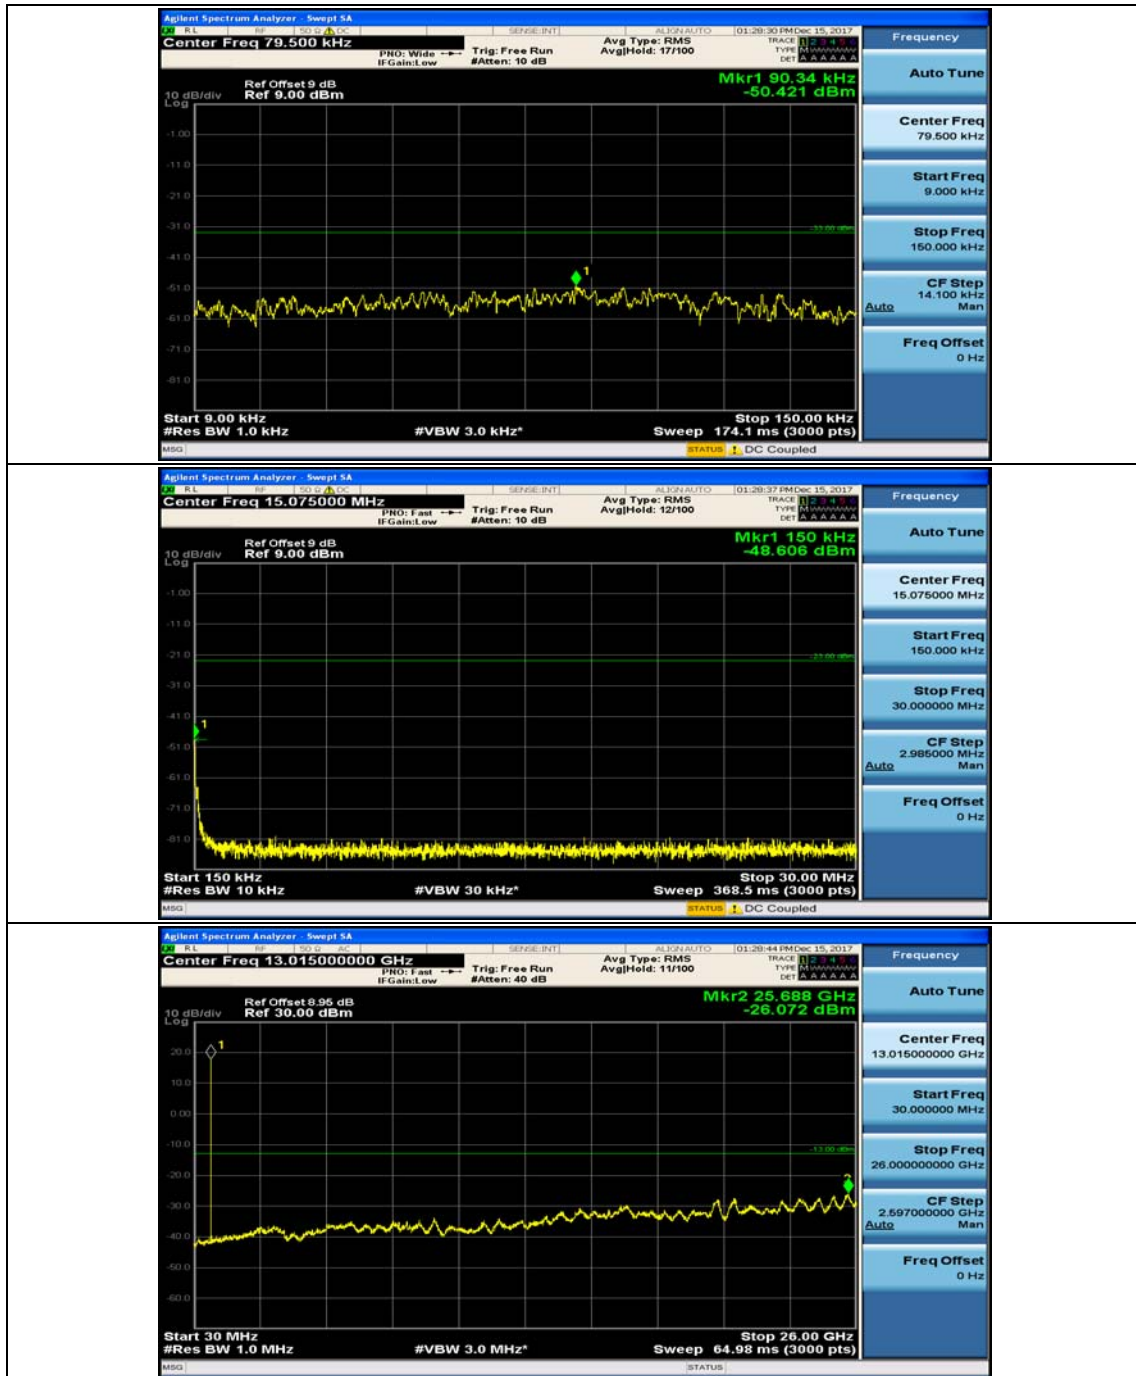

Channel Bandwidth: 10 MHz_HCH_16QAM_25RB#0

Appendix E: Conducted Spurious Emission

Test Graphs

Channel Bandwidth: 1.4 MHz

(Channel Bandwidth: 1.4 MHz)_MCH_QPSK_1RB#0

(Channel Bandwidth: 1.4 MHz)_MCH_QPSK_1RB#3