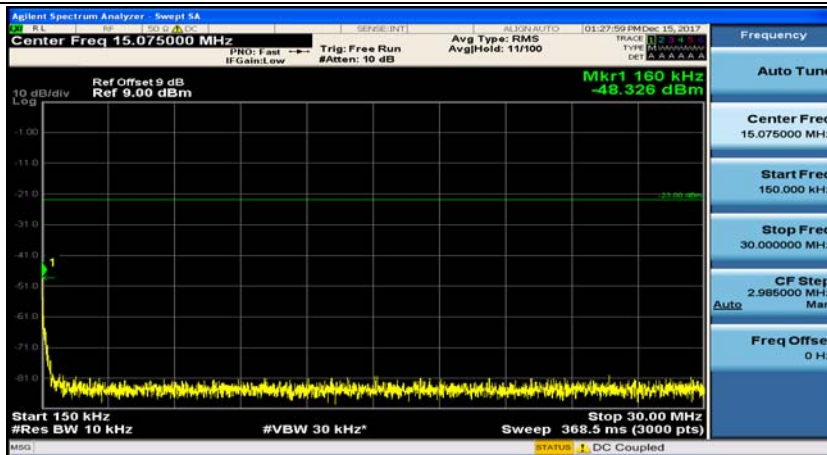

Channel Bandwidth: 10 MHz_HCH_16QAM_25RB#0

Appendix E: Conducted Spurious Emission

Test Graphs

Channel Bandwidth: 1.4 MHz

(Channel Bandwidth: 1.4 MHz)_MCH_QPSK_1RB#0

(Channel Bandwidth: 1.4 MHz)_MCH_QPSK_1RB#3