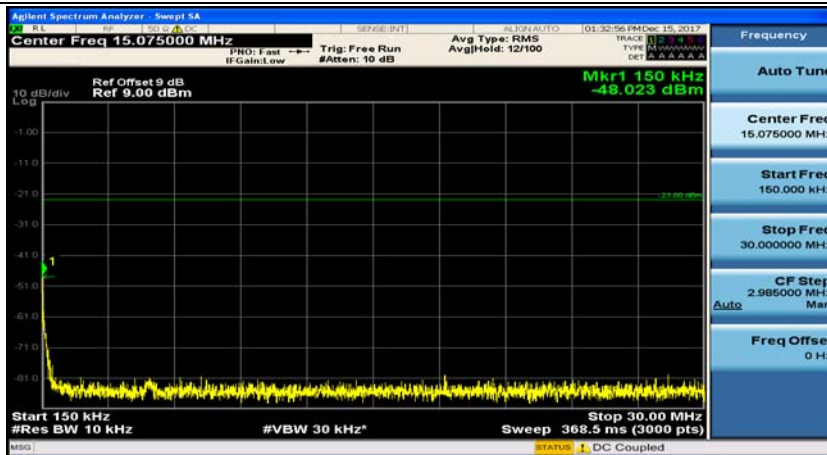

(Channel Bandwidth: 3 MHz)_LCH_16QAM_1RB#0

(Channel Bandwidth: 3 MHz)_LCH_16QAM_1RB#7