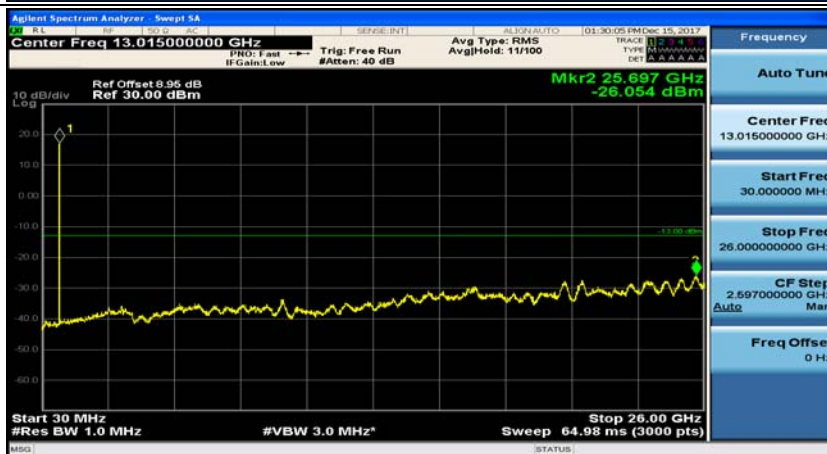

(Channel Bandwidth: 1.4 MHz)_HCH_QPSK_1RB#0