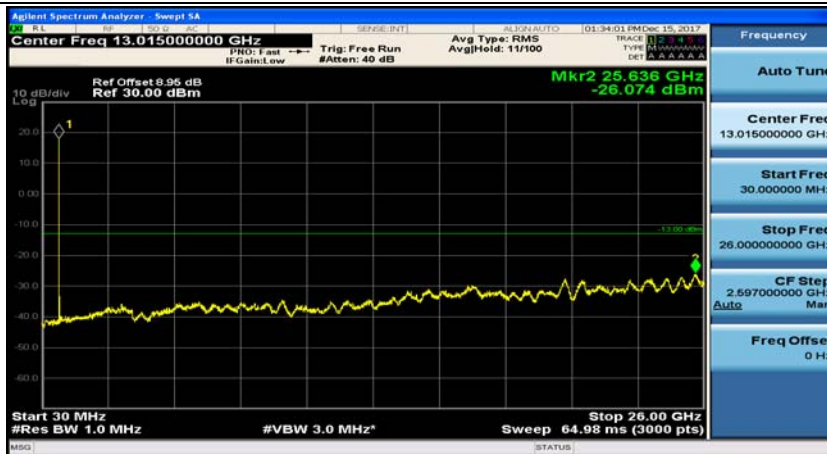

(Channel Bandwidth: 1.4 MHz)_MCH_16QAM_1RB#3

(Channel Bandwidth: 1.4 MHz)_HCH_16QAM_1RB#0

(Channel Bandwidth: 1.4 MHz)_HCH_16QAM_1RB#3

Channel Bandwidth: 3 MHz

(Channel Bandwidth: 3 MHz)_MCH_QPSK_1RB#0

(Channel Bandwidth: 3 MHz)_MCH_QPSK_1RB#7