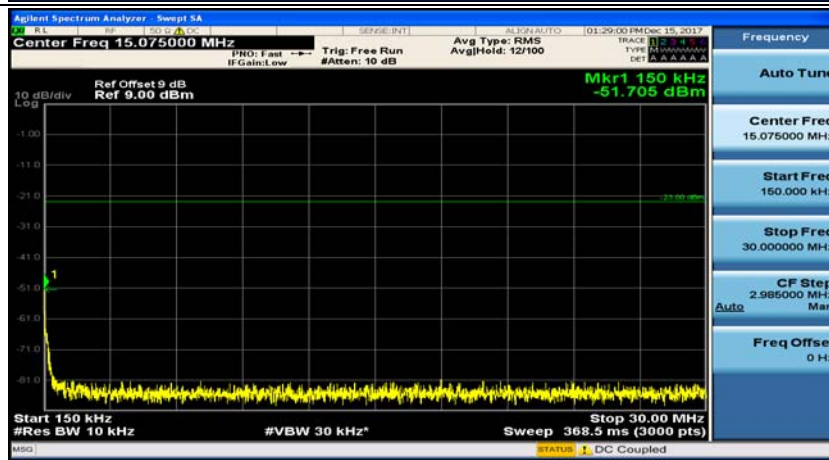

(Channel Bandwidth: 1.4 MHz)_HCH_QPSK_1RB#0

(Channel Bandwidth: 1.4 MHz)_HCH_QPSK_1RB#3

(Channel Bandwidth: 1.4 MHz)_LCH_16QAM_1RB#0

(Channel Bandwidth: 1.4 MHz)_LCH_16QAM_1RB#3

(Channel Bandwidth: 1.4 MHz)_MCH_16QAM_1RB#0