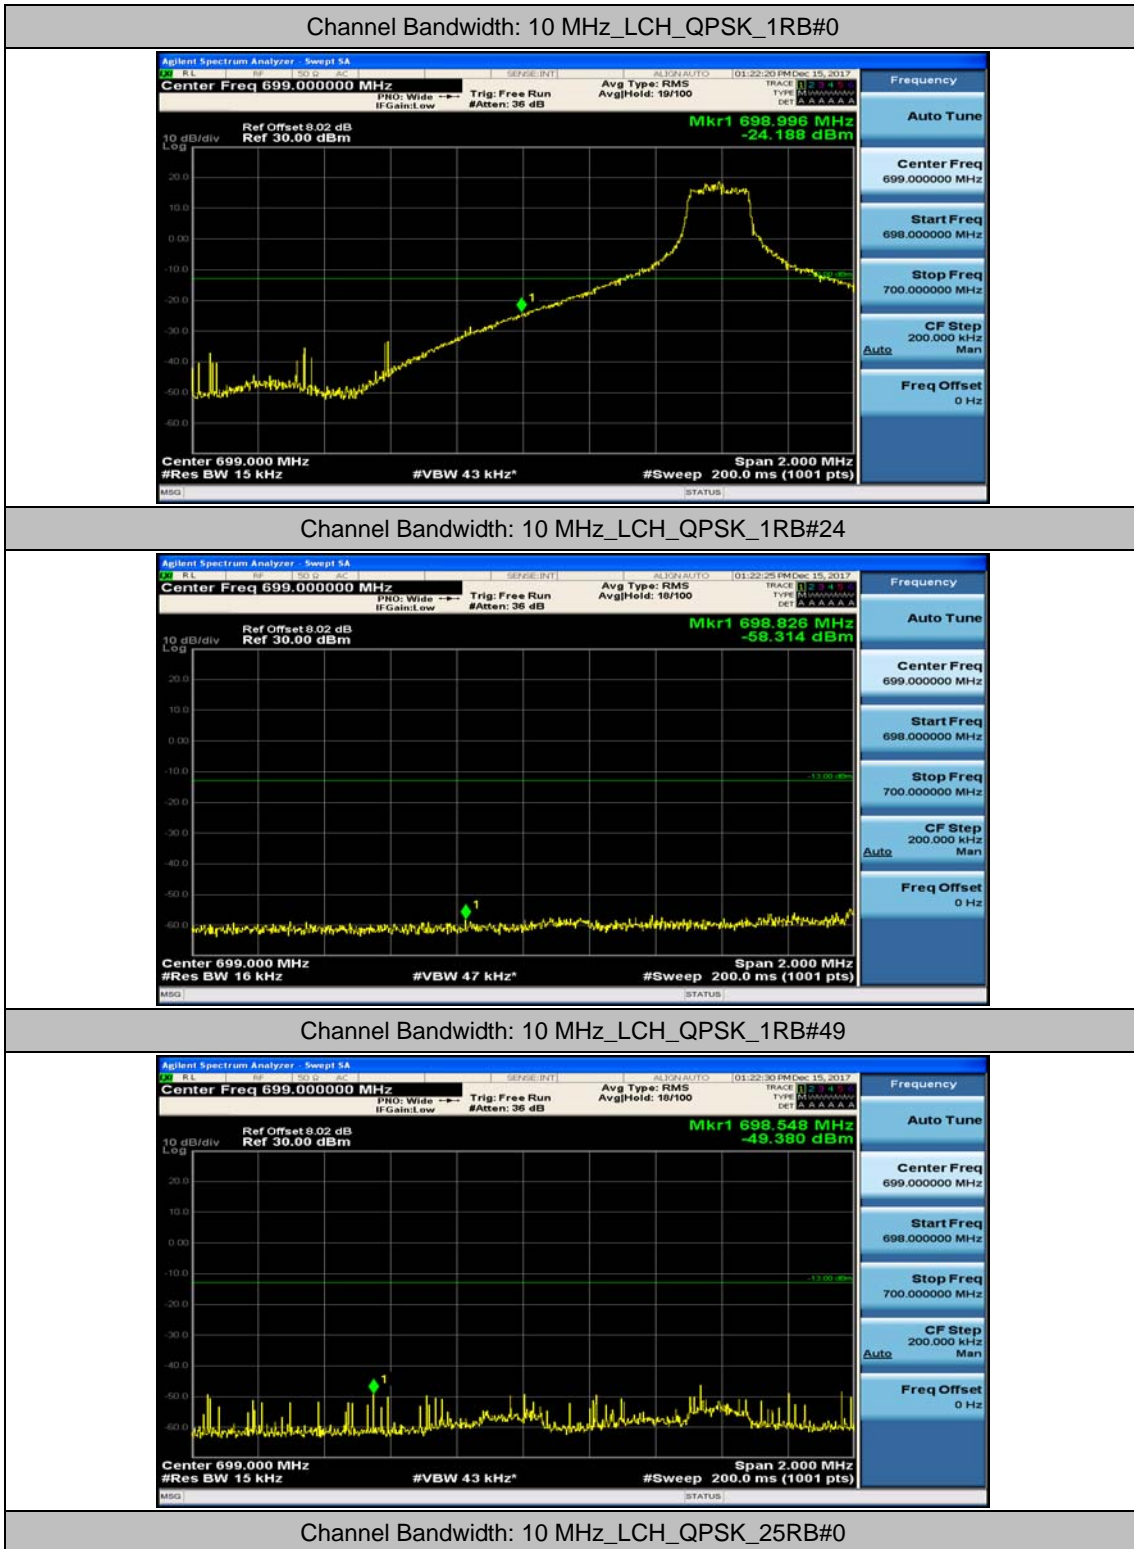

(Channel Bandwidth: 5 MHz)_HCH_16QAM_12RB#6

(Channel Bandwidth: 5 MHz)_HCH_16QAM_12RB#13

(Channel Bandwidth: 5 MHz)_HCH_16QAM_25RB#0

Channel Bandwidth: 10 MHz

Channel Bandwidth: 10 MHz_LCH_QPSK_25RB#12

Channel Bandwidth: 10 MHz_LCH_QPSK_25RB#25

Channel Bandwidth: 10 MHz_LCH_QPSK_50RB#0

Channel Bandwidth: 10 MHz_HCH_QPSK_1RB#0

Channel Bandwidth: 10 MHz_HCH_QPSK_1RB#24

Channel Bandwidth: 10 MHz_HCH_QPSK_1RB#49

Channel Bandwidth: 10 MHz_HCH_QPSK_25RB#0