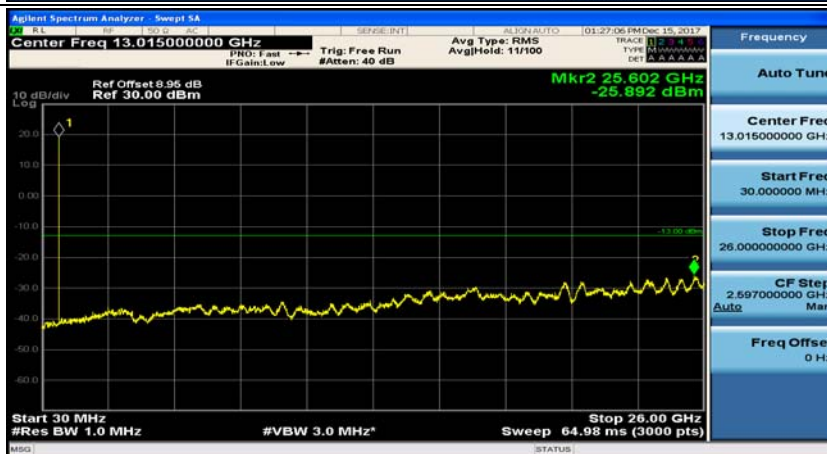

(Channel Bandwidth: 1.4 MHz)_HCH_QPSK_1RB#0

(Channel Bandwidth: 1.4 MHz)_HCH_QPSK_1RB#3

(Channel Bandwidth: 1.4 MHz)_LCH_16QAM_1RB#0

(Channel Bandwidth: 1.4 MHz)_LCH_16QAM_1RB#3

(Channel Bandwidth: 1.4 MHz)_MCH_16QAM_1RB#0