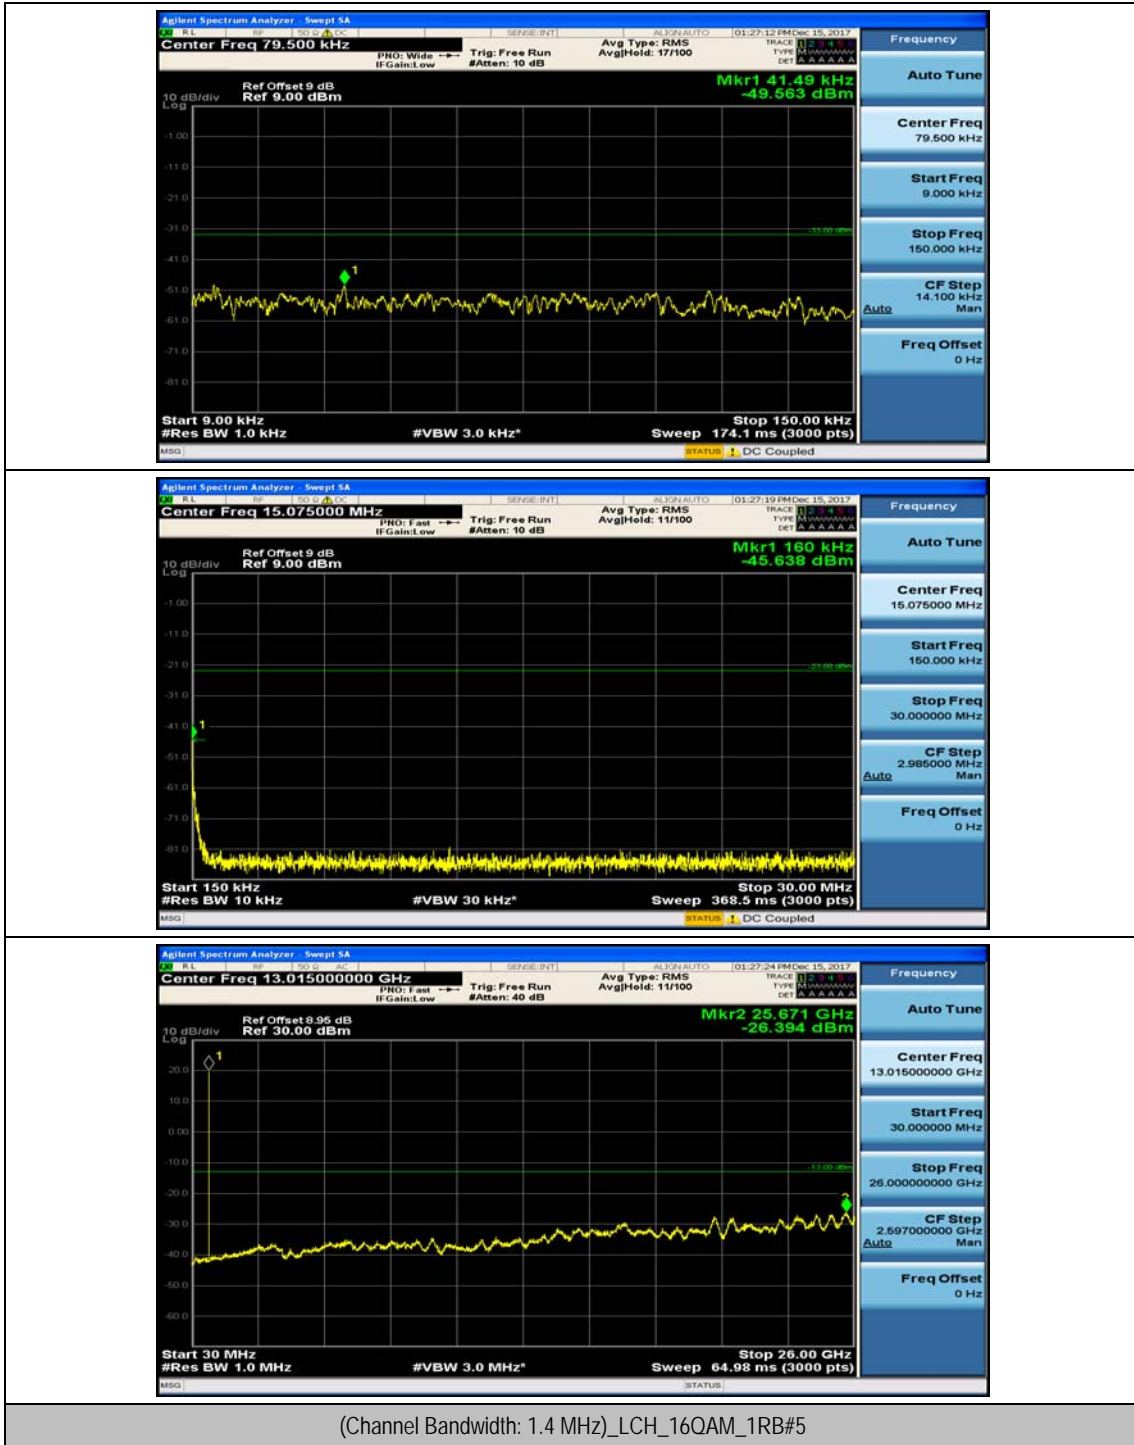

(Channel Bandwidth: 1.4 MHz)_HCH_QPSK_1RB#0

(Channel Bandwidth: 1.4 MHz)_HCH_QPSK_1RB#3

(Channel Bandwidth: 1.4 MHz)_LCH_16QAM_1RB#0

(Channel Bandwidth: 1.4 MHz)_LCH_16QAM_1RB#3

(Channel Bandwidth: 1.4 MHz)_MCH_16QAM_1RB#0