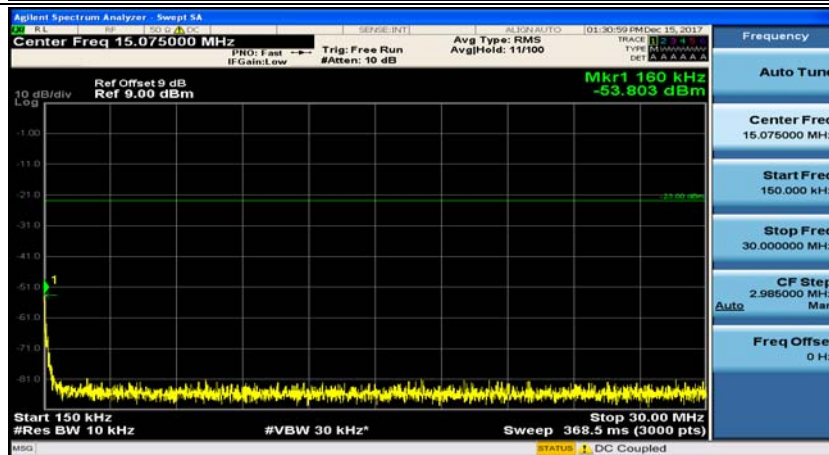

(Channel Bandwidth: 1.4 MHz)_HCH_16QAM_1RB#0