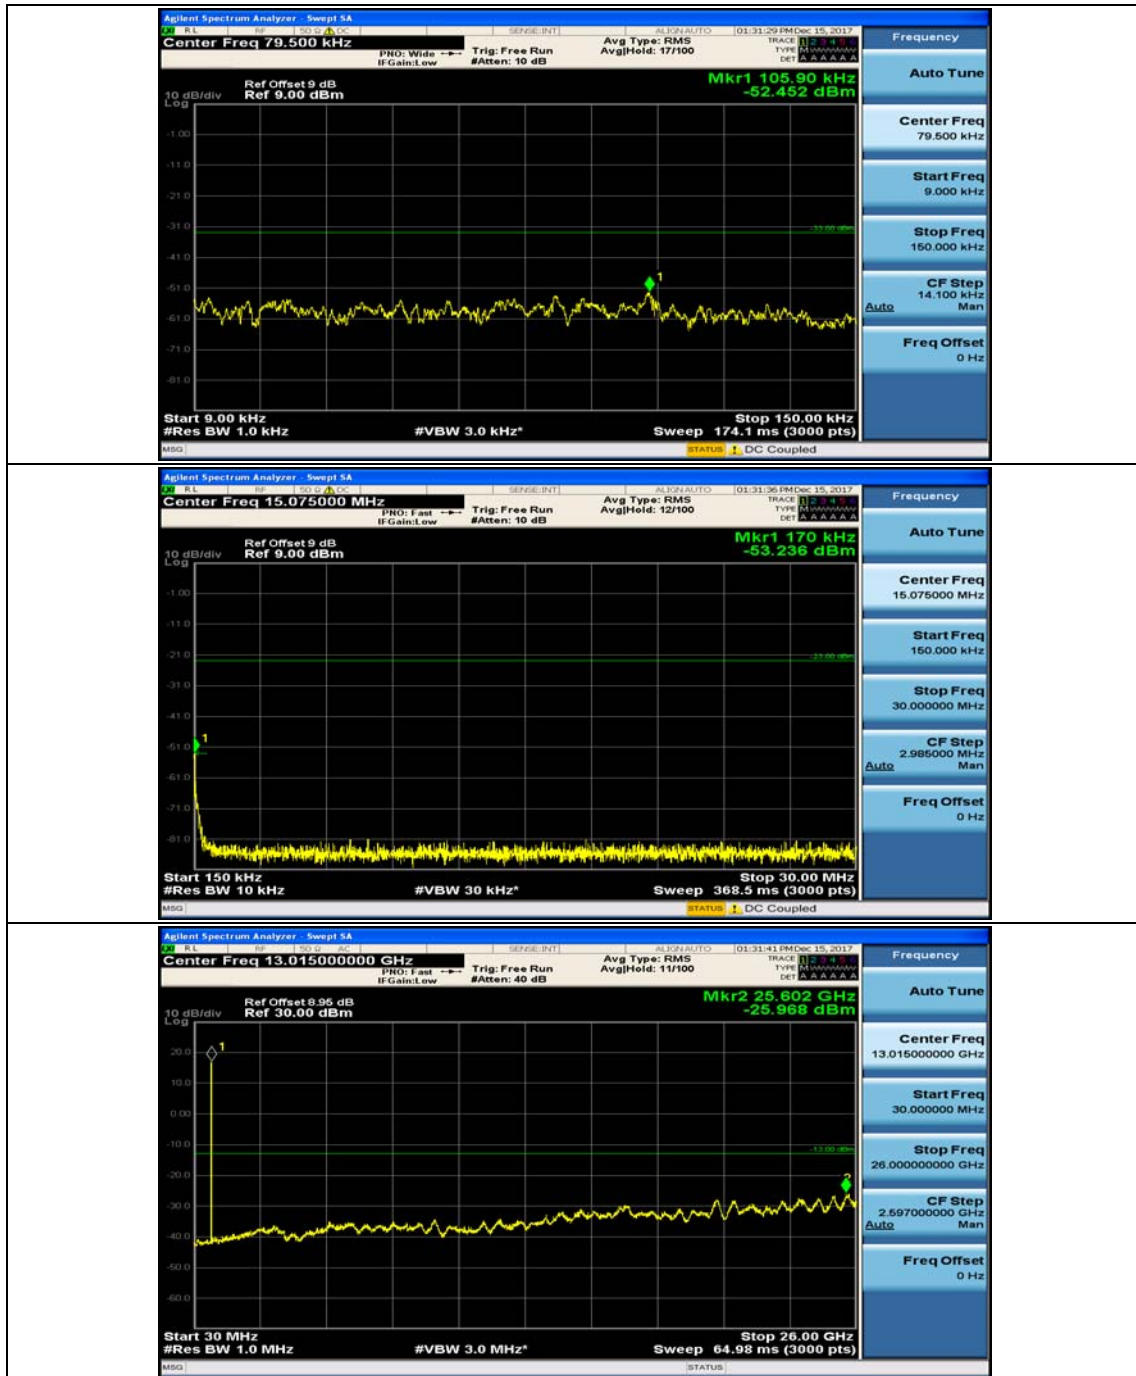

(Channel Bandwidth: 1.4 MHz)_MCH_16QAM_1RB#3

(Channel Bandwidth: 1.4 MHz)_HCH_16QAM_1RB#0

(Channel Bandwidth: 1.4 MHz)_HCH_16QAM_1RB#3

Channel Bandwidth: 3 MHz

(Channel Bandwidth: 3 MHz)_MCH_QPSK_1RB#0

(Channel Bandwidth: 3 MHz)_MCH_QPSK_1RB#7