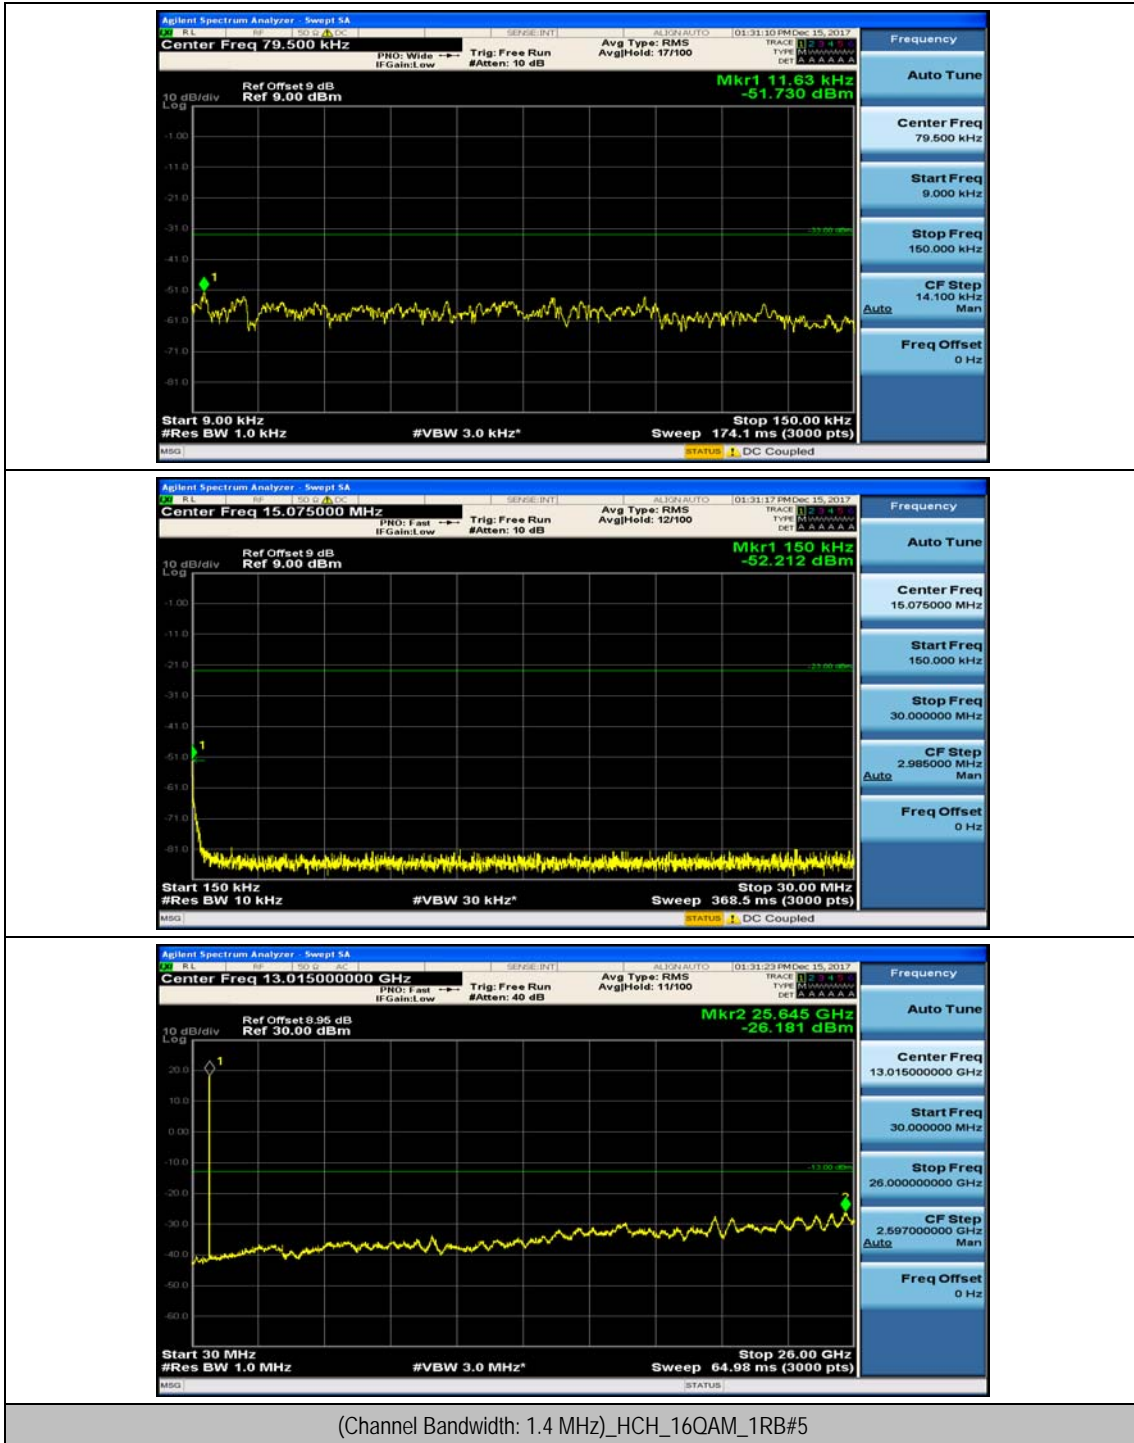

(Channel Bandwidth: 1.4 MHz)_MCH_16QAM_1RB#3

(Channel Bandwidth: 1.4 MHz)_HCH_16QAM_1RB#0

(Channel Bandwidth: 1.4 MHz)_HCH_16QAM_1RB#3

Channel Bandwidth: 3 MHz

(Channel Bandwidth: 3 MHz)_MCH_QPSK_1RB#0

(Channel Bandwidth: 3 MHz)_MCH_QPSK_1RB#7