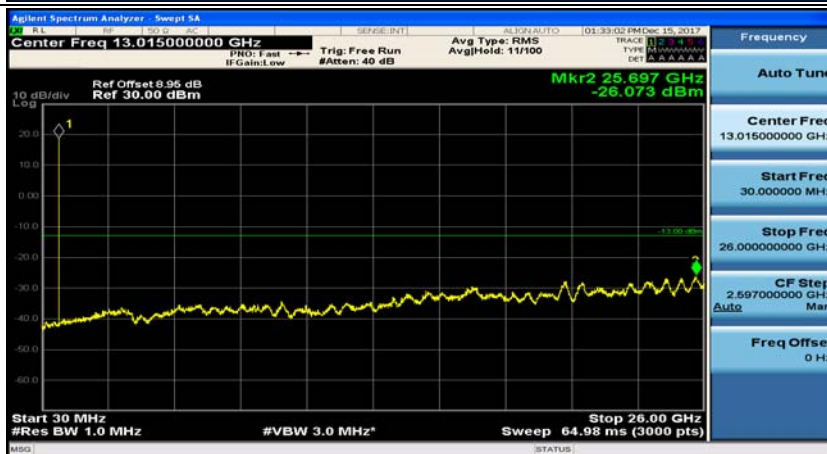

(Channel Bandwidth: 3 MHz)_LCH_16QAM_1RB#0

(Channel Bandwidth: 3 MHz)_LCH_16QAM_1RB#7