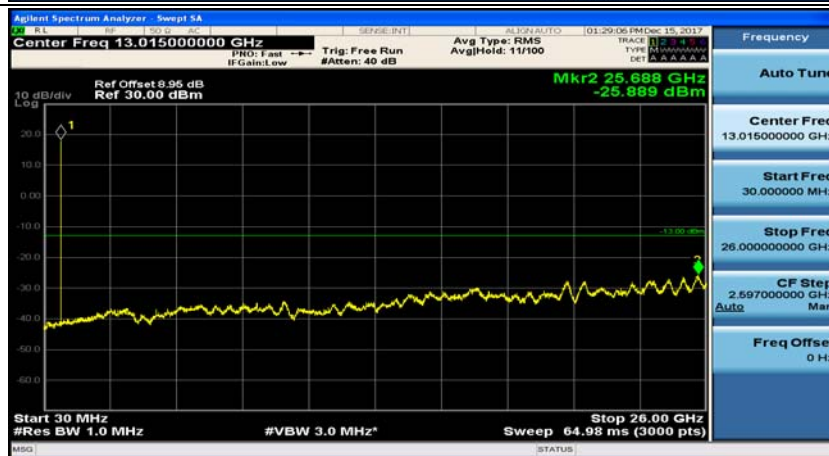

(Channel Bandwidth: 1.4 MHz)_HCH_QPSK_1RB#0

(Channel Bandwidth: 1.4 MHz)_HCH_QPSK_1RB#3

(Channel Bandwidth: 1.4 MHz)_LCH_16QAM_1RB#0

(Channel Bandwidth: 1.4 MHz)_LCH_16QAM_1RB#3

(Channel Bandwidth: 1.4 MHz)_MCH_16QAM_1RB#0