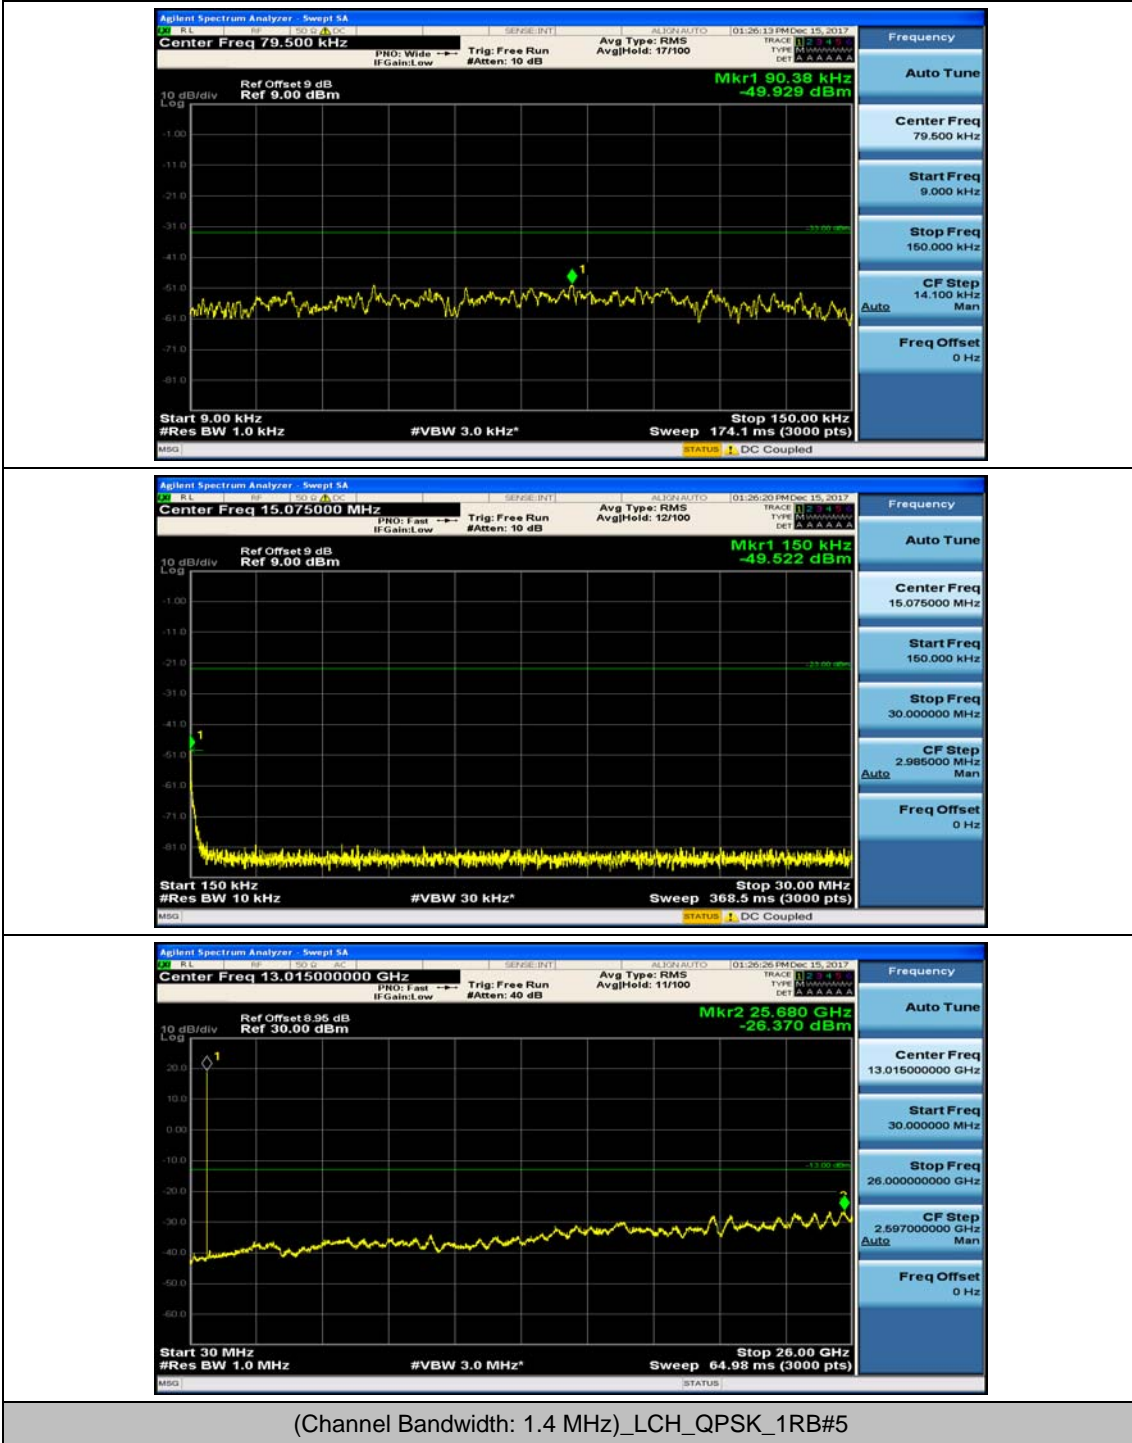

Channel Bandwidth: 10 MHz_HCH_16QAM_25RB#0

Appendix E: Conducted Spurious Emission

Test Graphs

Channel Bandwidth: 1.4 MHz

(Channel Bandwidth: 1.4 MHz)_MCH_QPSK_1RB#0

(Channel Bandwidth: 1.4 MHz)_MCH_QPSK_1RB#3