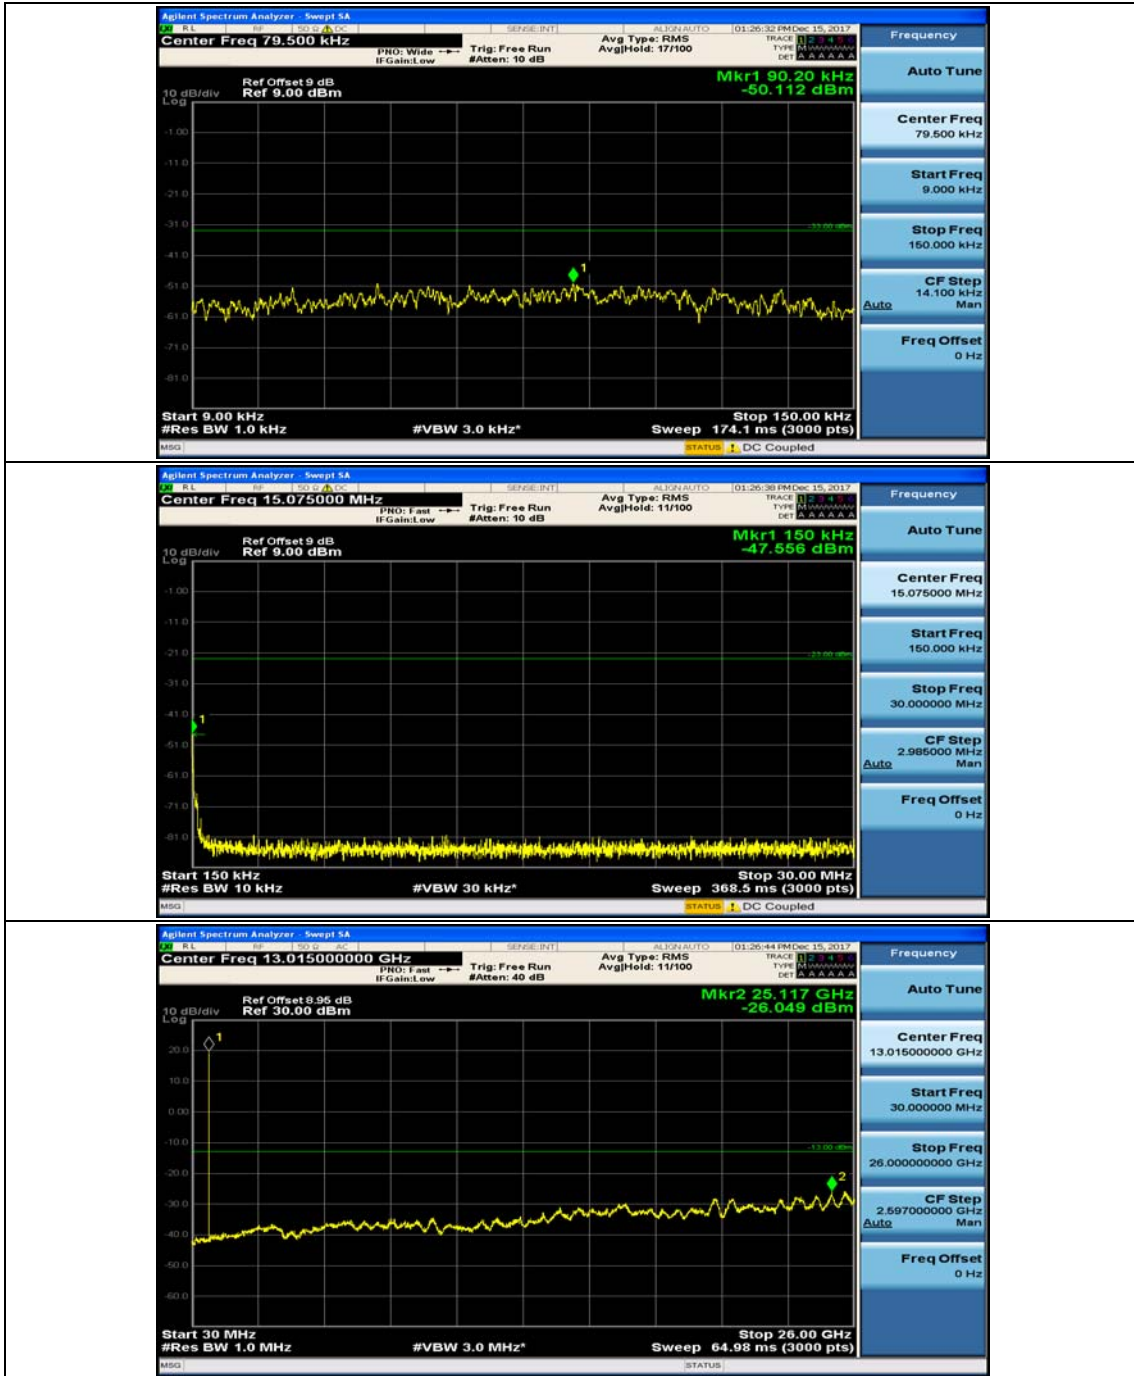

Channel Bandwidth: 10 MHz_HCH_16QAM_25RB#0

Appendix E: Conducted Spurious Emission

Test Graphs

Channel Bandwidth: 1.4 MHz

(Channel Bandwidth: 1.4 MHz)_MCH_QPSK_1RB#0

(Channel Bandwidth: 1.4 MHz)_MCH_QPSK_1RB#3