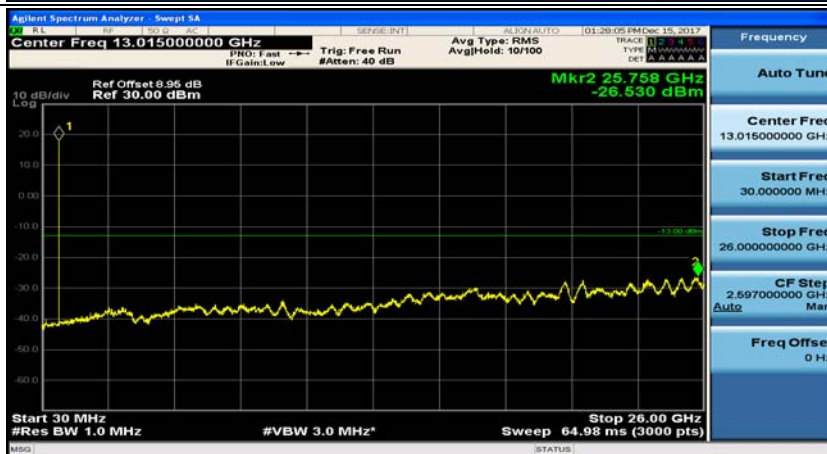

Channel Bandwidth: 10 MHz_HCH_16QAM_25RB#0

Appendix E: Conducted Spurious Emission

Test Graphs

Channel Bandwidth: 1.4 MHz

(Channel Bandwidth: 1.4 MHz)_MCH_QPSK_1RB#0

(Channel Bandwidth: 1.4 MHz)_MCH_QPSK_1RB#3