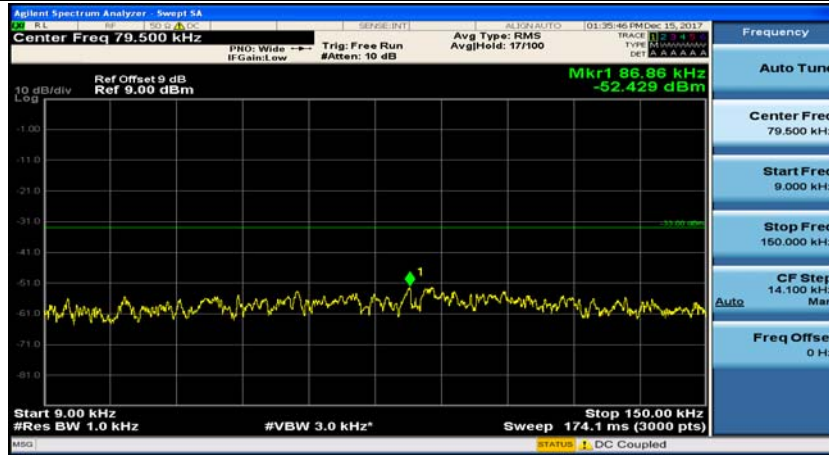

(Channel Bandwidth: 3 MHz)_HCH_QPSK_1RB#0

(Channel Bandwidth: 3 MHz)_HCH_QPSK_1RB#7