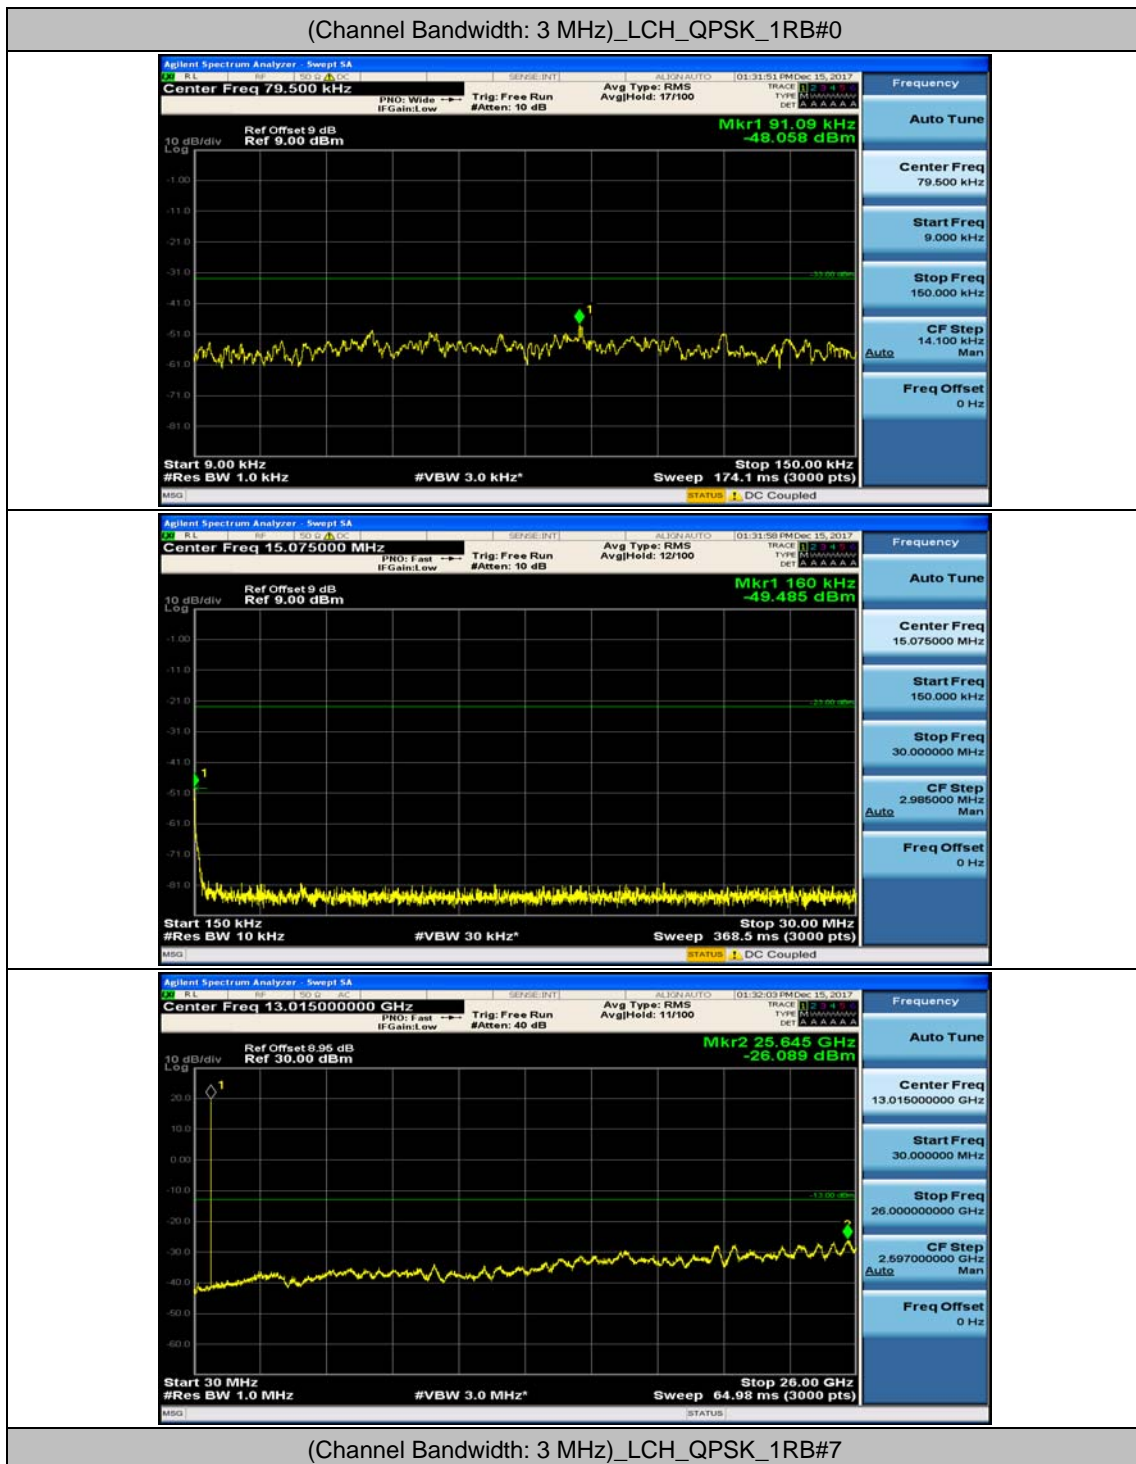

(Channel Bandwidth: 1.4 MHz)_MCH_16QAM_1RB#3

(Channel Bandwidth: 1.4 MHz)_HCH_16QAM_1RB#0

(Channel Bandwidth: 1.4 MHz)_HCH_16QAM_1RB#3

Channel Bandwidth: 3 MHz

(Channel Bandwidth: 3 MHz)_MCH_QPSK_1RB#0

(Channel Bandwidth: 3 MHz)_MCH_QPSK_1RB#7