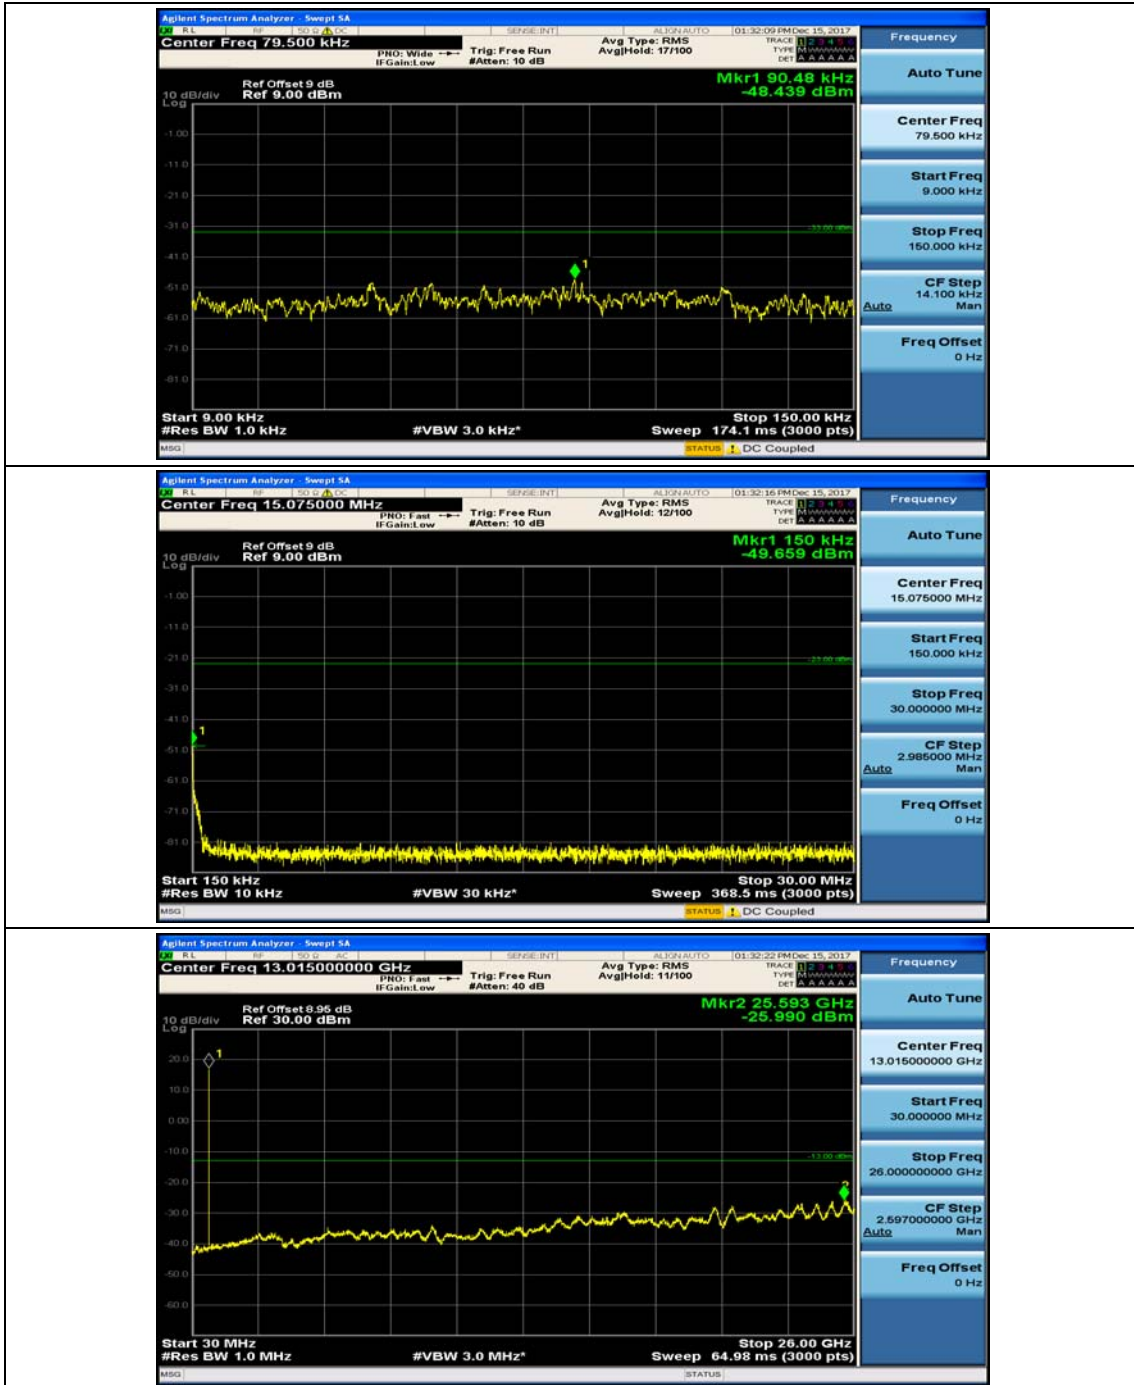

(Channel Bandwidth: 1.4 MHz)_MCH_16QAM_1RB#3

(Channel Bandwidth: 1.4 MHz)_HCH_16QAM_1RB#0

(Channel Bandwidth: 1.4 MHz)_HCH_16QAM_1RB#3

Channel Bandwidth: 3 MHz

(Channel Bandwidth: 3 MHz)_MCH_QPSK_1RB#0

(Channel Bandwidth: 3 MHz)_MCH_QPSK_1RB#7