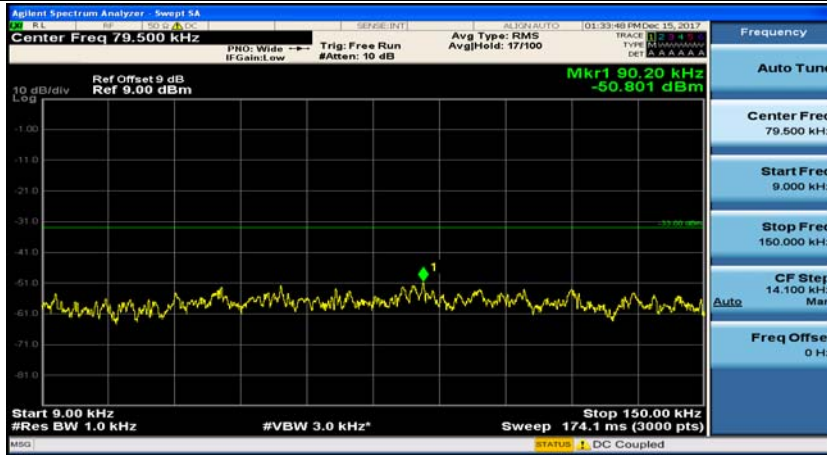

(Channel Bandwidth: 1.4 MHz)_MCH_16QAM_1RB#3

(Channel Bandwidth: 1.4 MHz)_HCH_16QAM_1RB#0

(Channel Bandwidth: 1.4 MHz)_HCH_16QAM_1RB#3

Channel Bandwidth: 3 MHz

(Channel Bandwidth: 3 MHz)_MCH_QPSK_1RB#0

(Channel Bandwidth: 3 MHz)_MCH_QPSK_1RB#7