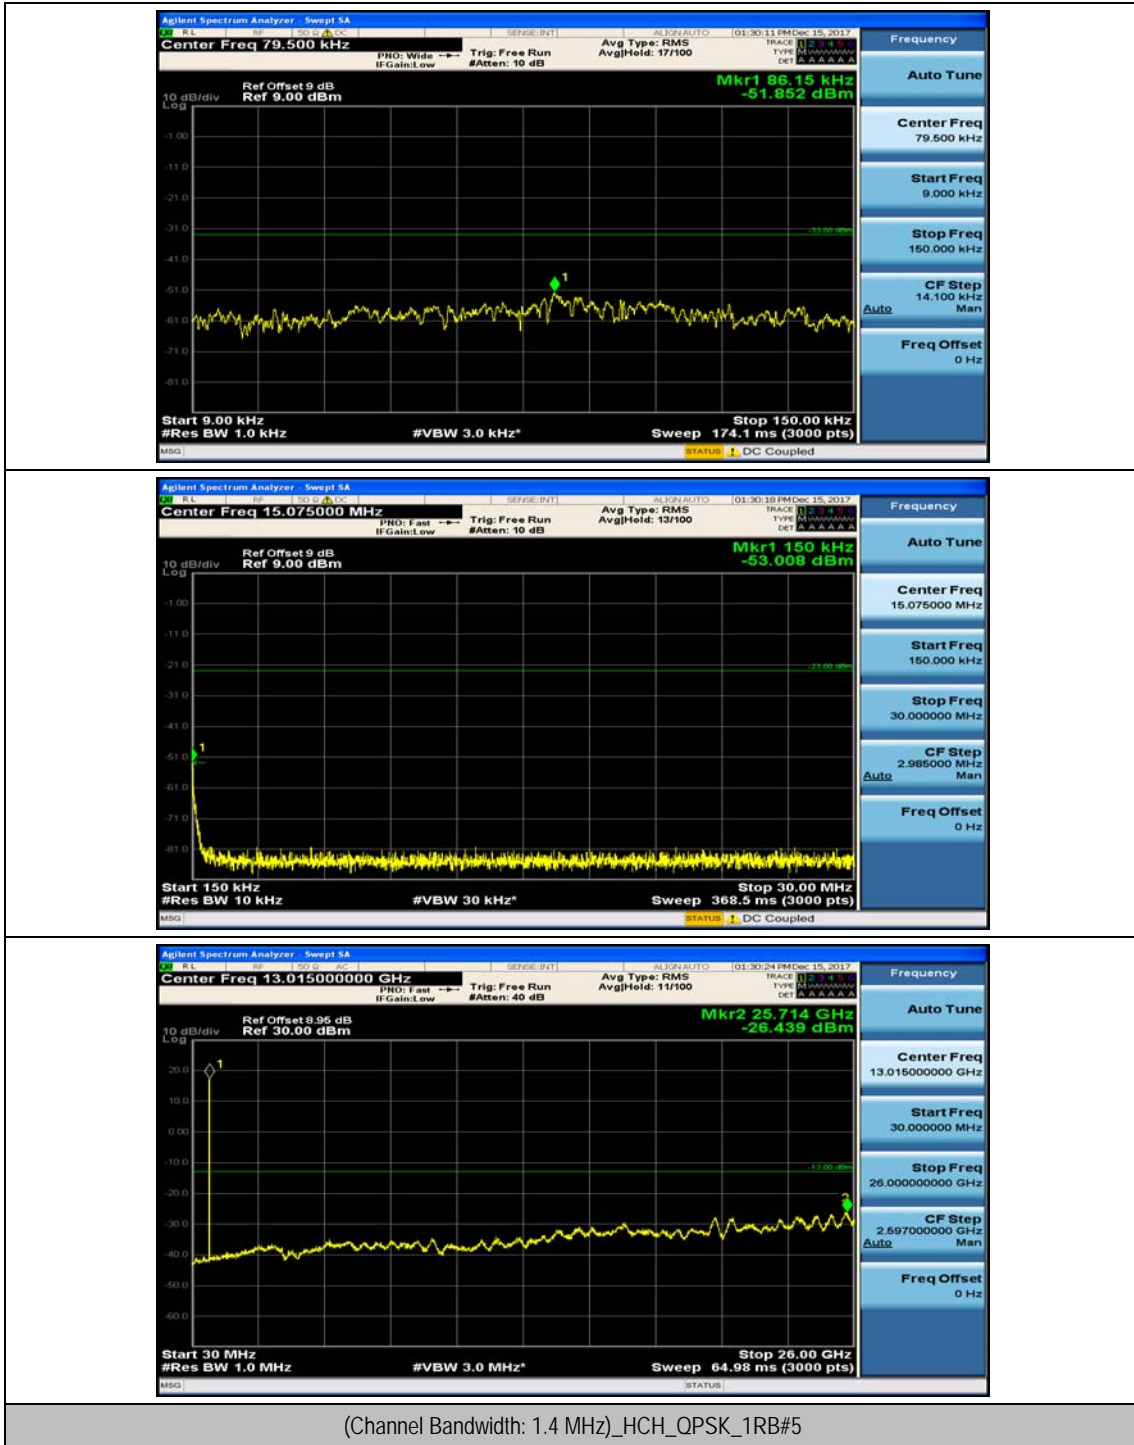

(Channel Bandwidth: 1.4 MHz)_HCH_QPSK_1RB#3