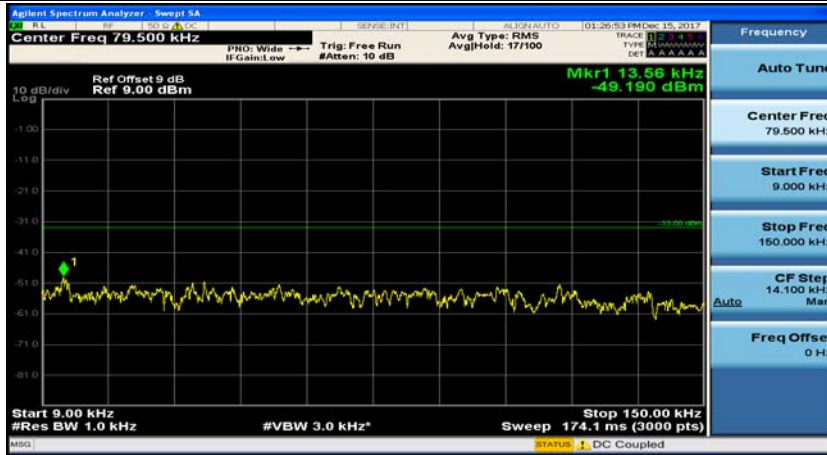

(Channel Bandwidth: 1.4 MHz)_HCH_QPSK_1RB#0

(Channel Bandwidth: 1.4 MHz)_HCH_QPSK_1RB#3

(Channel Bandwidth: 1.4 MHz)_LCH_16QAM_1RB#0

(Channel Bandwidth: 1.4 MHz)_LCH_16QAM_1RB#3

(Channel Bandwidth: 1.4 MHz)_MCH_16QAM_1RB#0