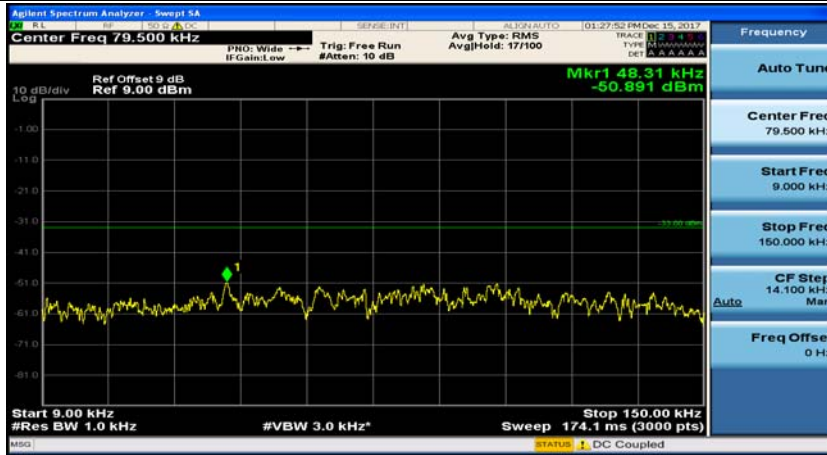

Channel Bandwidth: 10 MHz_HCH_16QAM_25RB#0

Appendix E: Conducted Spurious Emission

Test Graphs

Channel Bandwidth: 1.4 MHz

(Channel Bandwidth: 1.4 MHz)_MCH_QPSK_1RB#0

(Channel Bandwidth: 1.4 MHz)_MCH_QPSK_1RB#3