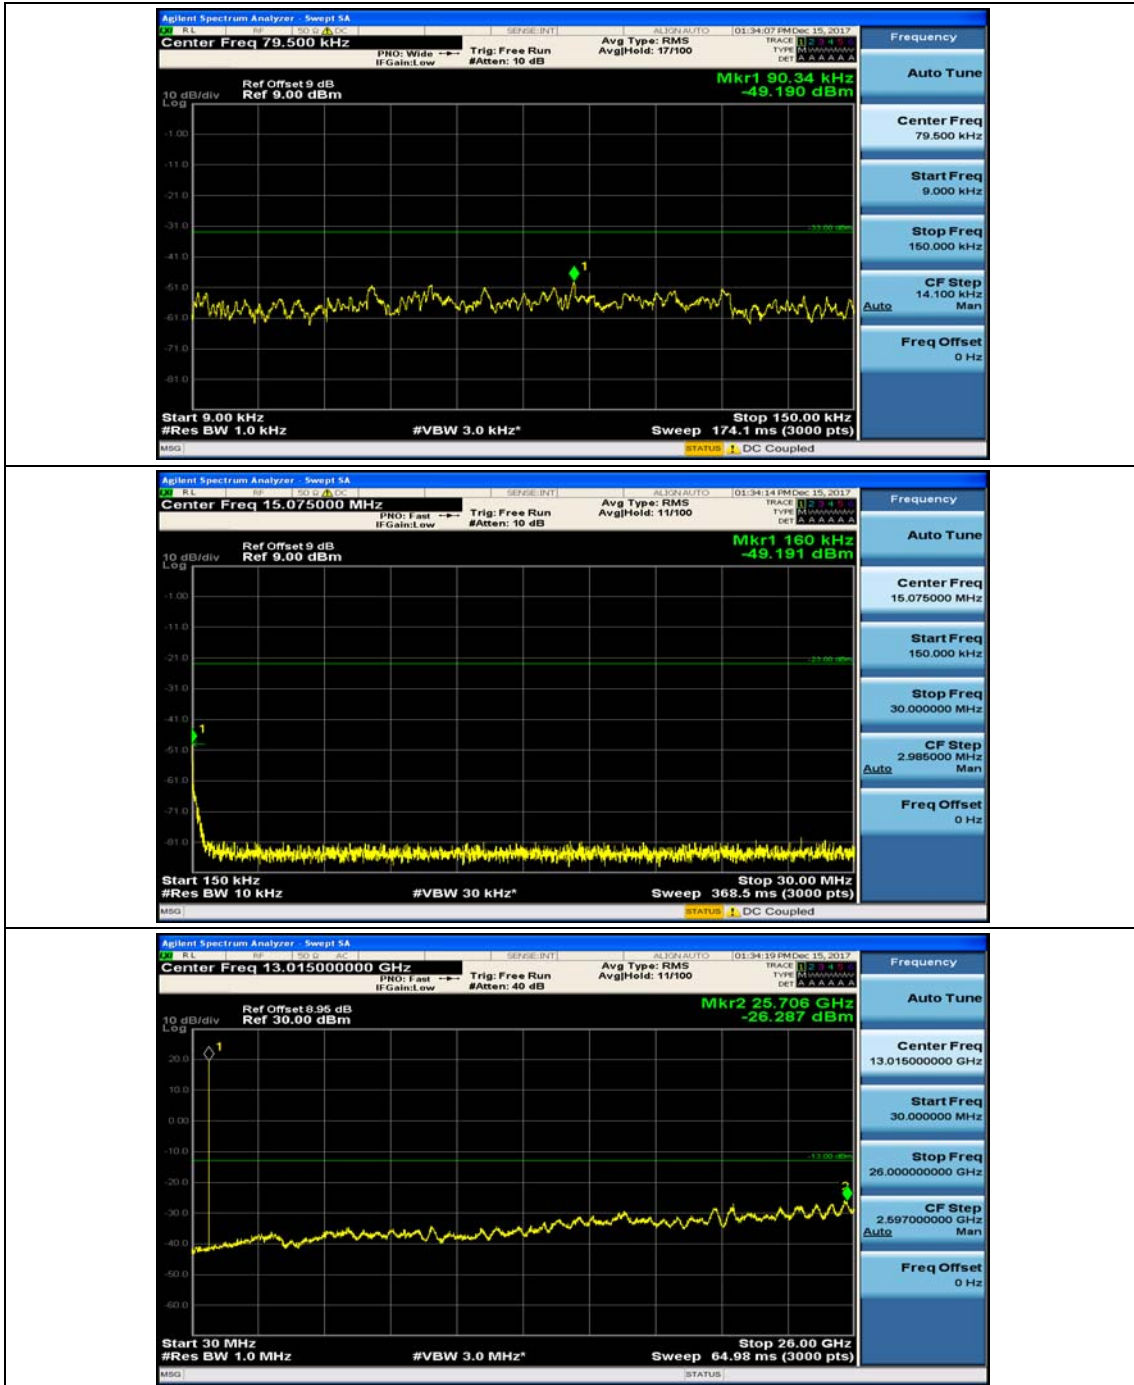

(Channel Bandwidth: 1.4 MHz)_MCH_16QAM_1RB#3

(Channel Bandwidth: 1.4 MHz)_HCH_16QAM_1RB#0

(Channel Bandwidth: 1.4 MHz)_HCH_16QAM_1RB#3

Channel Bandwidth: 3 MHz

(Channel Bandwidth: 3 MHz)_MCH_QPSK_1RB#0

(Channel Bandwidth: 3 MHz)_MCH_QPSK_1RB#7