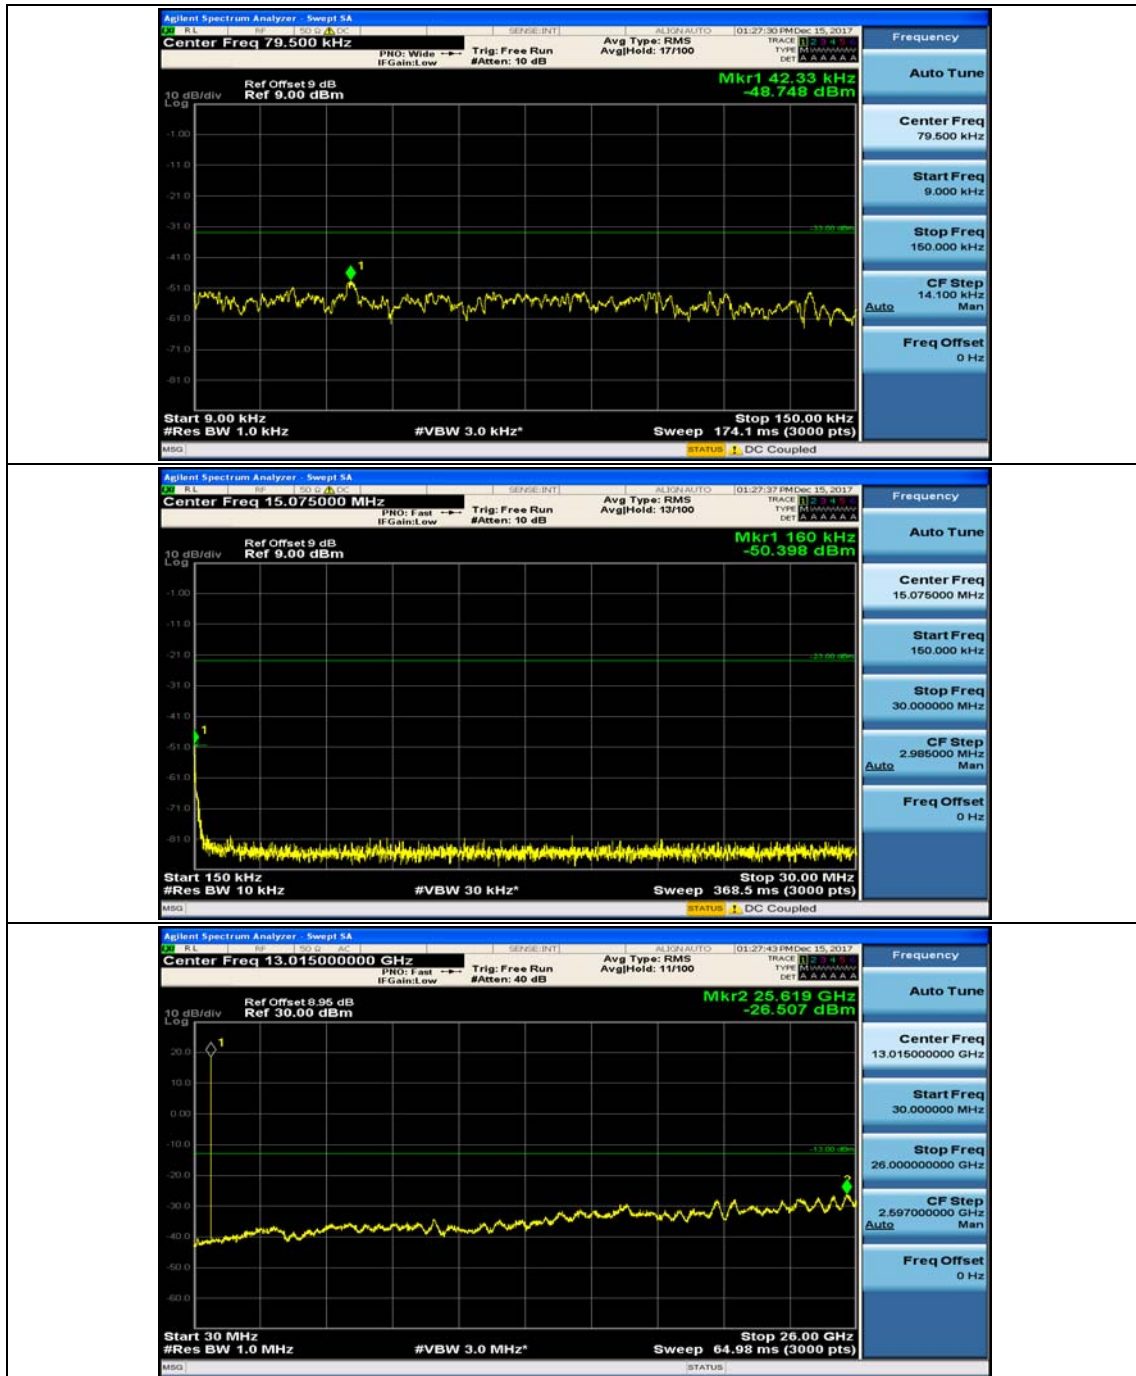

Channel Bandwidth: 10 MHz_HCH_16QAM_25RB#0

Appendix E: Conducted Spurious Emission

Test Graphs

Channel Bandwidth: 1.4 MHz

(Channel Bandwidth: 1.4 MHz)_MCH_QPSK_1RB#0

(Channel Bandwidth: 1.4 MHz)_MCH_QPSK_1RB#3

(Channel Bandwidth: 1.4 MHz)_HCH_QPSK_1RB#0

(Channel Bandwidth: 1.4 MHz)_HCH_QPSK_1RB#3

(Channel Bandwidth: 1.4 MHz)_LCH_16QAM_1RB#0

(Channel Bandwidth: 1.4 MHz)_LCH_16QAM_1RB#3

(Channel Bandwidth: 1.4 MHz)_MCH_16QAM_1RB#0