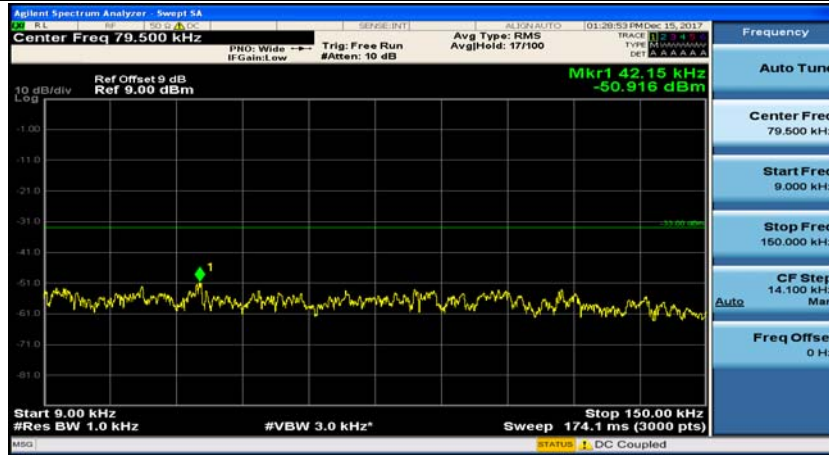

(Channel Bandwidth: 1.4 MHz)_HCH_QPSK_1RB#0

(Channel Bandwidth: 1.4 MHz)_HCH_QPSK_1RB#3

(Channel Bandwidth: 1.4 MHz)_LCH_16QAM_1RB#0

(Channel Bandwidth: 1.4 MHz)_LCH_16QAM_1RB#3

(Channel Bandwidth: 1.4 MHz)_MCH_16QAM_1RB#0