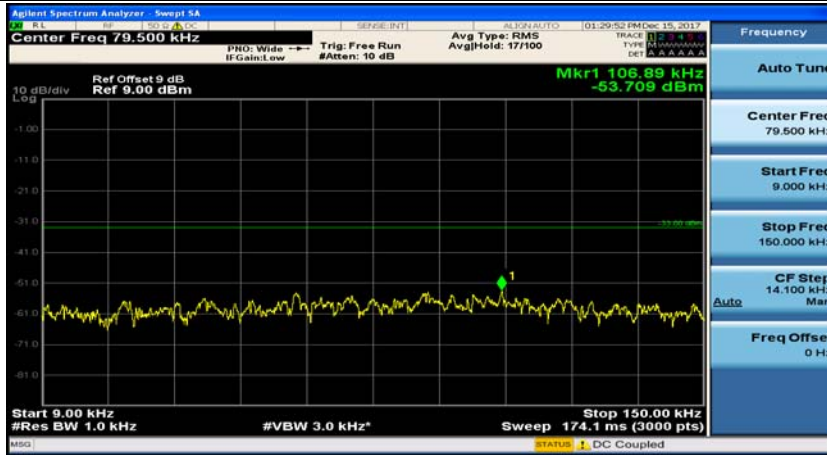

(Channel Bandwidth: 1.4 MHz)_HCH_QPSK_1RB#0