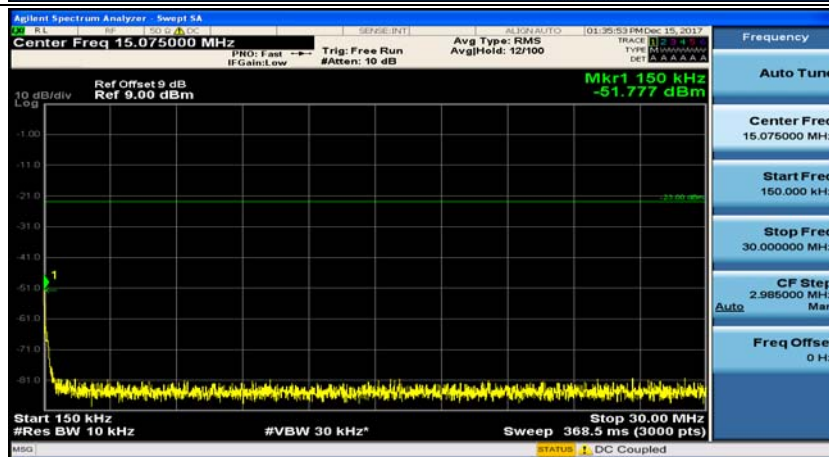

(Channel Bandwidth: 3 MHz)_HCH_QPSK_1RB#0

(Channel Bandwidth: 3 MHz)_HCH_QPSK_1RB#7