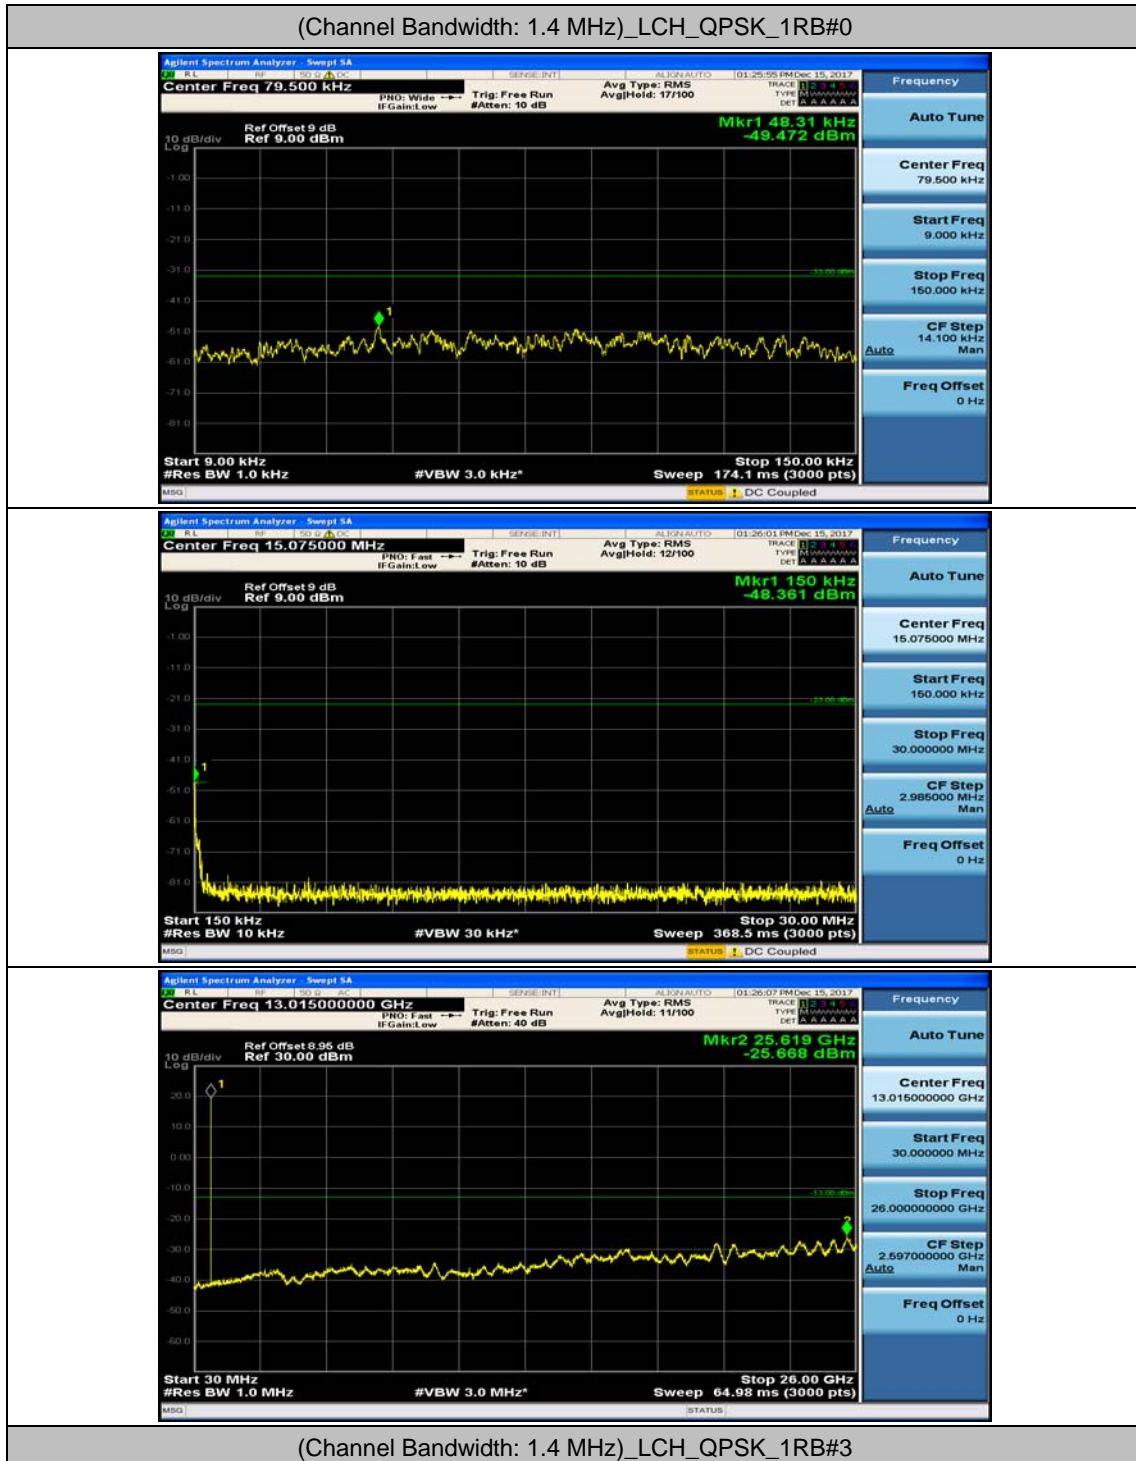

Channel Bandwidth: 10 MHz_HCH_16QAM_25RB#0

Appendix E: Conducted Spurious Emission

Test Graphs

Channel Bandwidth: 1.4 MHz

(Channel Bandwidth: 1.4 MHz)_MCH_QPSK_1RB#0

(Channel Bandwidth: 1.4 MHz)_MCH_QPSK_1RB#3