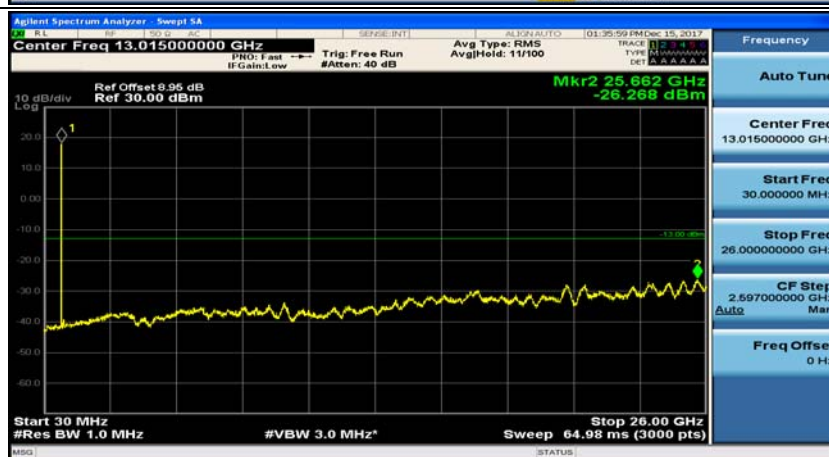

(Channel Bandwidth: 3 MHz)_HCH_QPSK_1RB#0

(Channel Bandwidth: 3 MHz)_HCH_QPSK_1RB#7