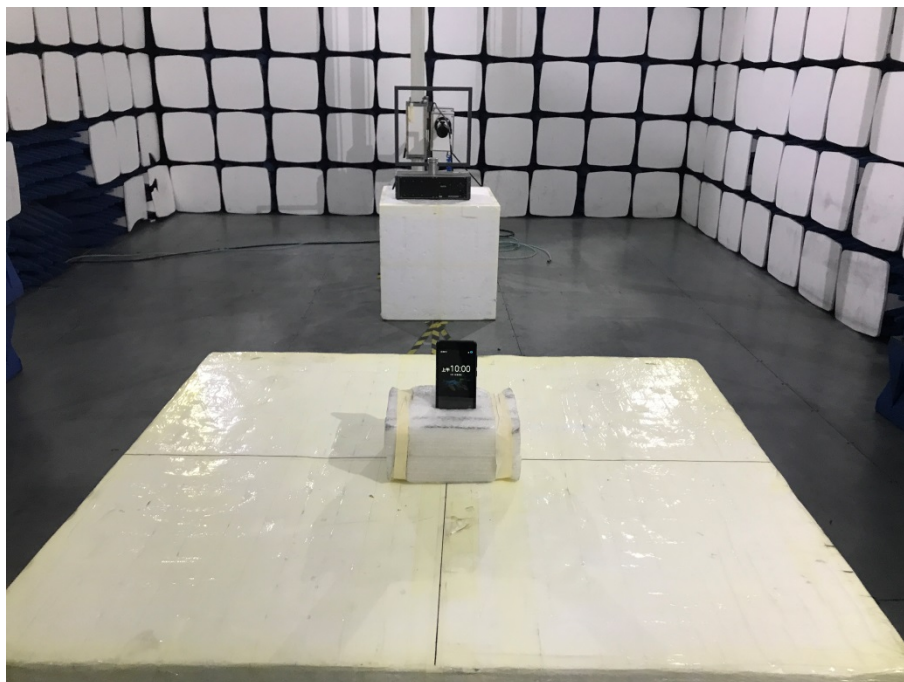

EXHIBIT 4 - TEST SETUP PHOTOGRAPHS

Conducted Emission Test Setup

Radiation Emission Test Setup (Below 30MHz)

Radiation Emission Test Setup (30MHz to 1GHz)

Radiation Emission Test Setup (1GHz to 18GHz)

Radiation Emission Test Setup (Above 18GHz)