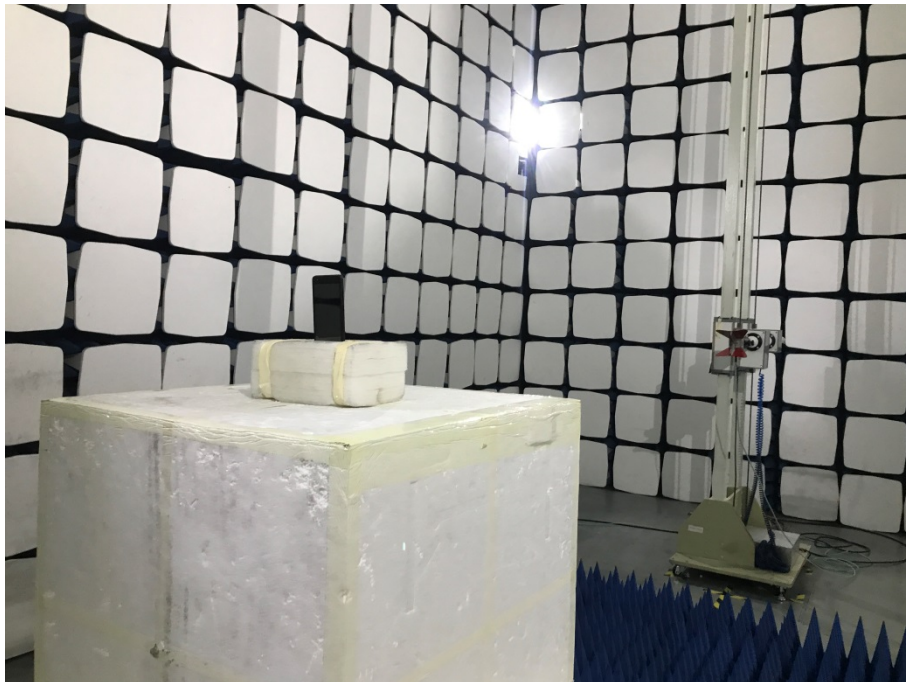

EXHIBIT 4 - TEST SETUP PHOTOGRAPHS

Conducted Emission Test Setup

Radiation Emission Test Setup (Below 30MHz)

Radiation Emission Test Setup (30MHz to 1GHz)

Radiation Emission Test Setup (1GHz to 18GHz)

Radiation Emission Test Setup (Above 18GHz)