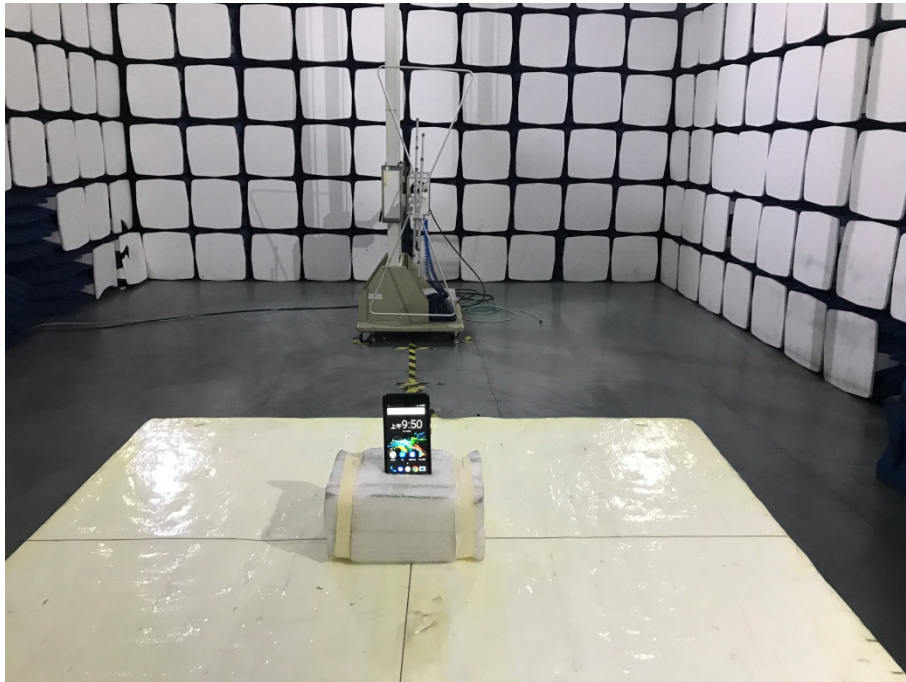

EXHIBIT 4 - TEST SETUP PHOTOGRAPHS

Conducted Emission Test Setup

Radiation Emission Test Setup (Below 30MHz)

Radiation Emission Test Setup (30MHz to 1GHz)

Radiation Emission Test Setup (1GHz to 18GHz)

Radiation Emission Test Setup (Above 18GHz)