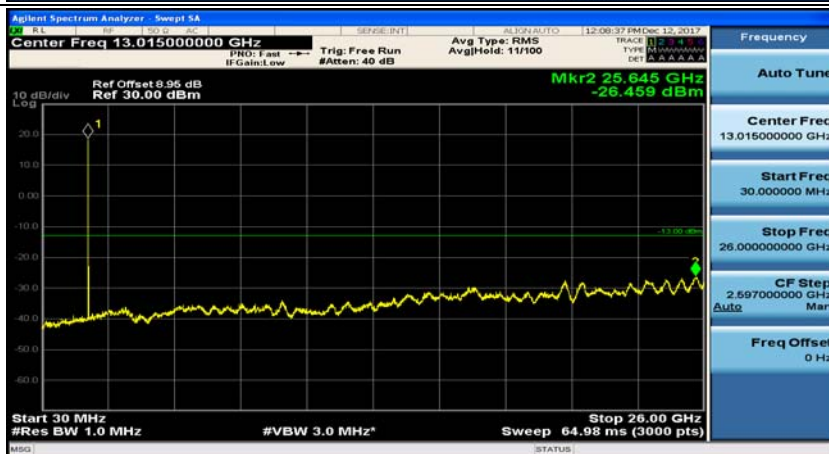

Channel Bandwidth: 5 MHz

(Channel Bandwidth: 5 MHz)_MCH_QPSK_1RB#0

(Channel Bandwidth: 5 MHz)_MCH_QPSK_1RB#12

(Channel Bandwidth: 5 MHz)_HCH_QPSK_1RB#0

(Channel Bandwidth: 5 MHz)_HCH_QPSK_1RB#12

(Channel Bandwidth: 5 MHz)_LCH_16QAM_1RB#0