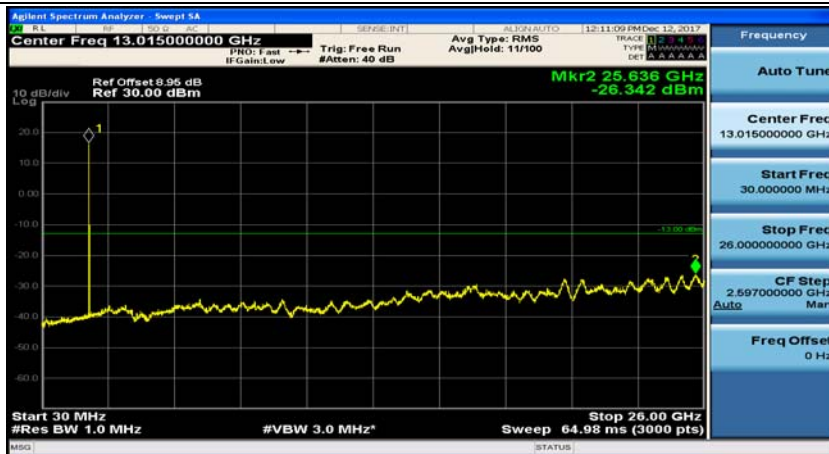

(Channel Bandwidth: 5 MHz)_MCH_16QAM_1RB#0

(Channel Bandwidth: 5 MHz)_MCH_16QAM_1RB#12