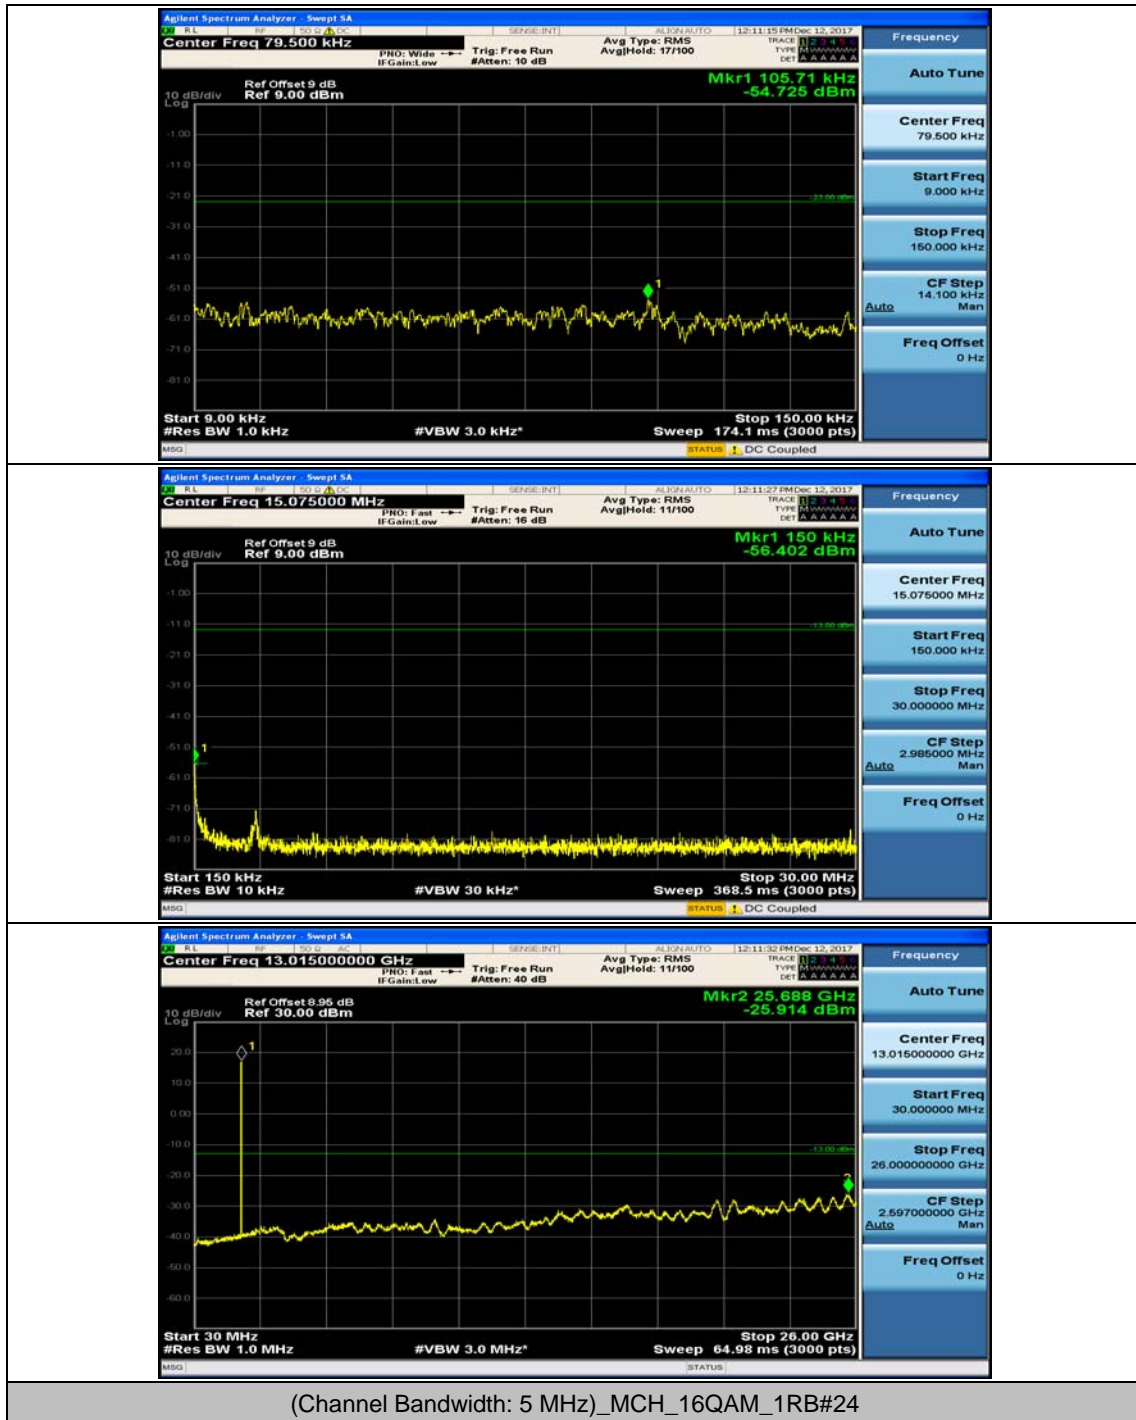

Channel Bandwidth: 5 MHz

(Channel Bandwidth: 5 MHz)_MCH_QPSK_1RB#0

(Channel Bandwidth: 5 MHz)_MCH_QPSK_1RB#12

(Channel Bandwidth: 5 MHz)_HCH_QPSK_1RB#0

(Channel Bandwidth: 5 MHz)_HCH_QPSK_1RB#12

(Channel Bandwidth: 5 MHz)_LCH_16QAM_1RB#0

(Channel Bandwidth: 5 MHz)_LCH_16QAM_1RB#12

(Channel Bandwidth: 5 MHz)_MCH_16QAM_1RB#0

(Channel Bandwidth: 5 MHz)_MCH_16QAM_1RB#12

(Channel Bandwidth: 5 MHz)_HCH_16QAM_1RB#0

(Channel Bandwidth: 5 MHz)_HCH_16QAM_1RB#12