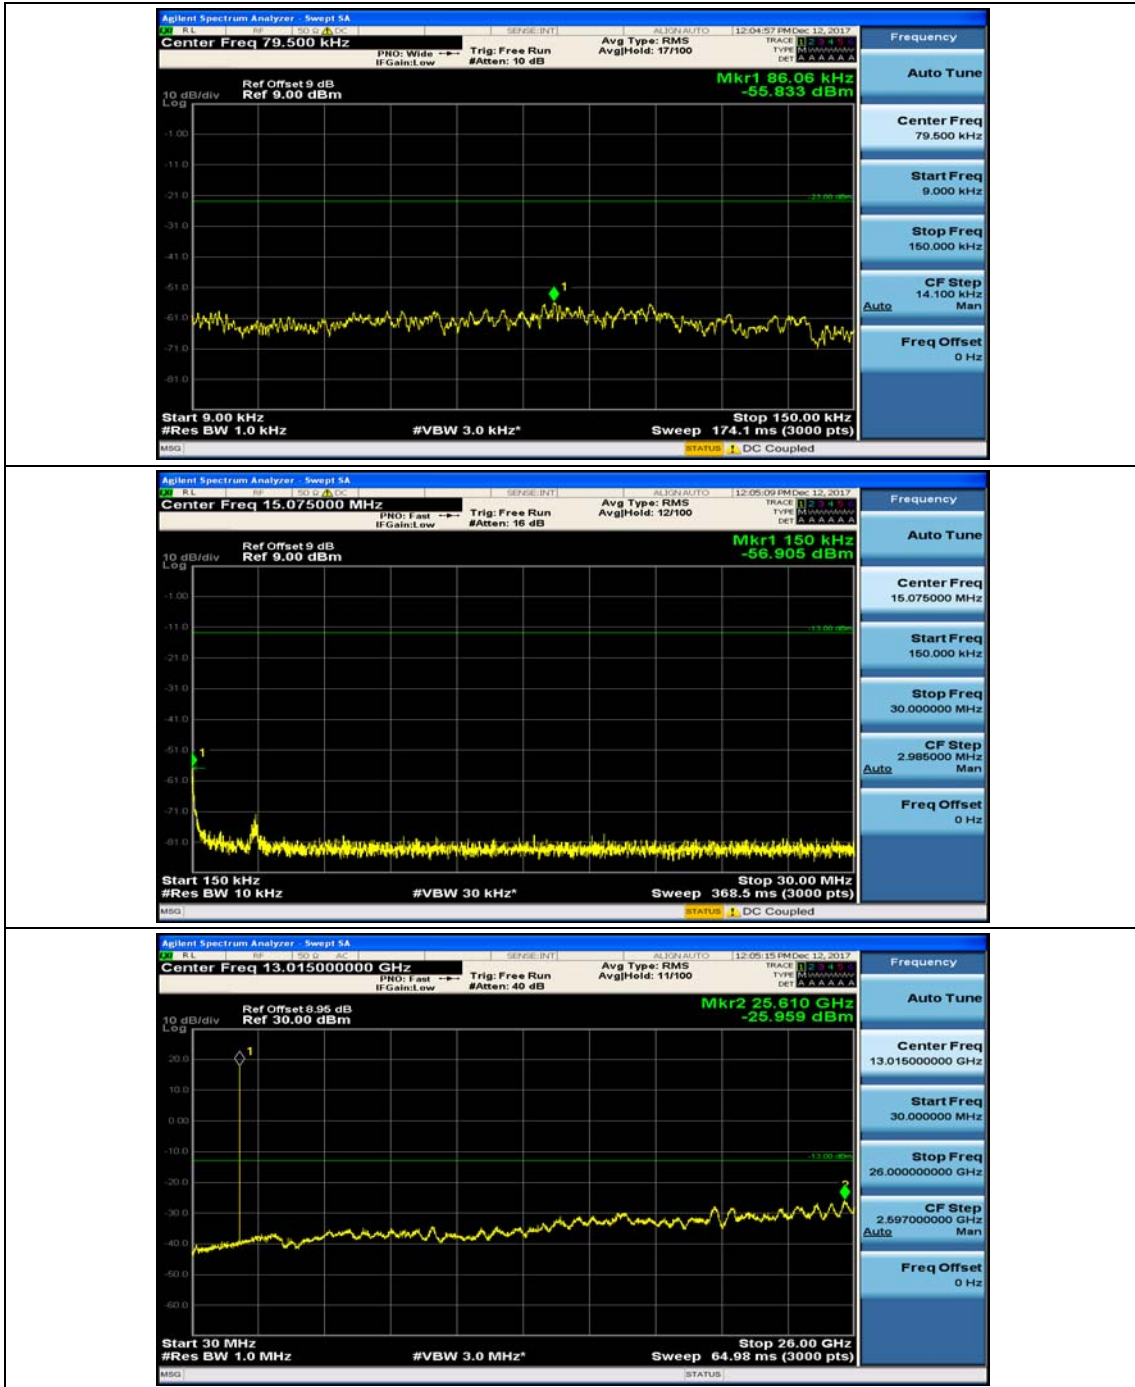

(Channel Bandwidth: 3 MHz)_MCH_QPSK_1RB#0

(Channel Bandwidth: 3 MHz)_MCH_QPSK_1RB#7

(Channel Bandwidth: 3 MHz)_HCH_QPSK_1RB#0

(Channel Bandwidth: 3 MHz)_HCH_QPSK_1RB#7

(Channel Bandwidth: 3 MHz)_LCH_16QAM_1RB#0

(Channel Bandwidth: 3 MHz)_LCH_16QAM_1RB#7

(Channel Bandwidth: 3 MHz)_MCH_16QAM_1RB#0

(Channel Bandwidth: 3 MHz)_MCH_16QAM_1RB#7

(Channel Bandwidth: 3 MHz)_HCH_16QAM_1RB#0

(Channel Bandwidth: 3 MHz)_HCH_16QAM_1RB#7

Channel Bandwidth: 5 MHz

(Channel Bandwidth: 5 MHz)_MCH_QPSK_1RB#0

(Channel Bandwidth: 5 MHz)_MCH_QPSK_1RB#12

(Channel Bandwidth: 5 MHz)_HCH_QPSK_1RB#0

(Channel Bandwidth: 5 MHz)_HCH_QPSK_1RB#12

(Channel Bandwidth: 5 MHz)_LCH_16QAM_1RB#0