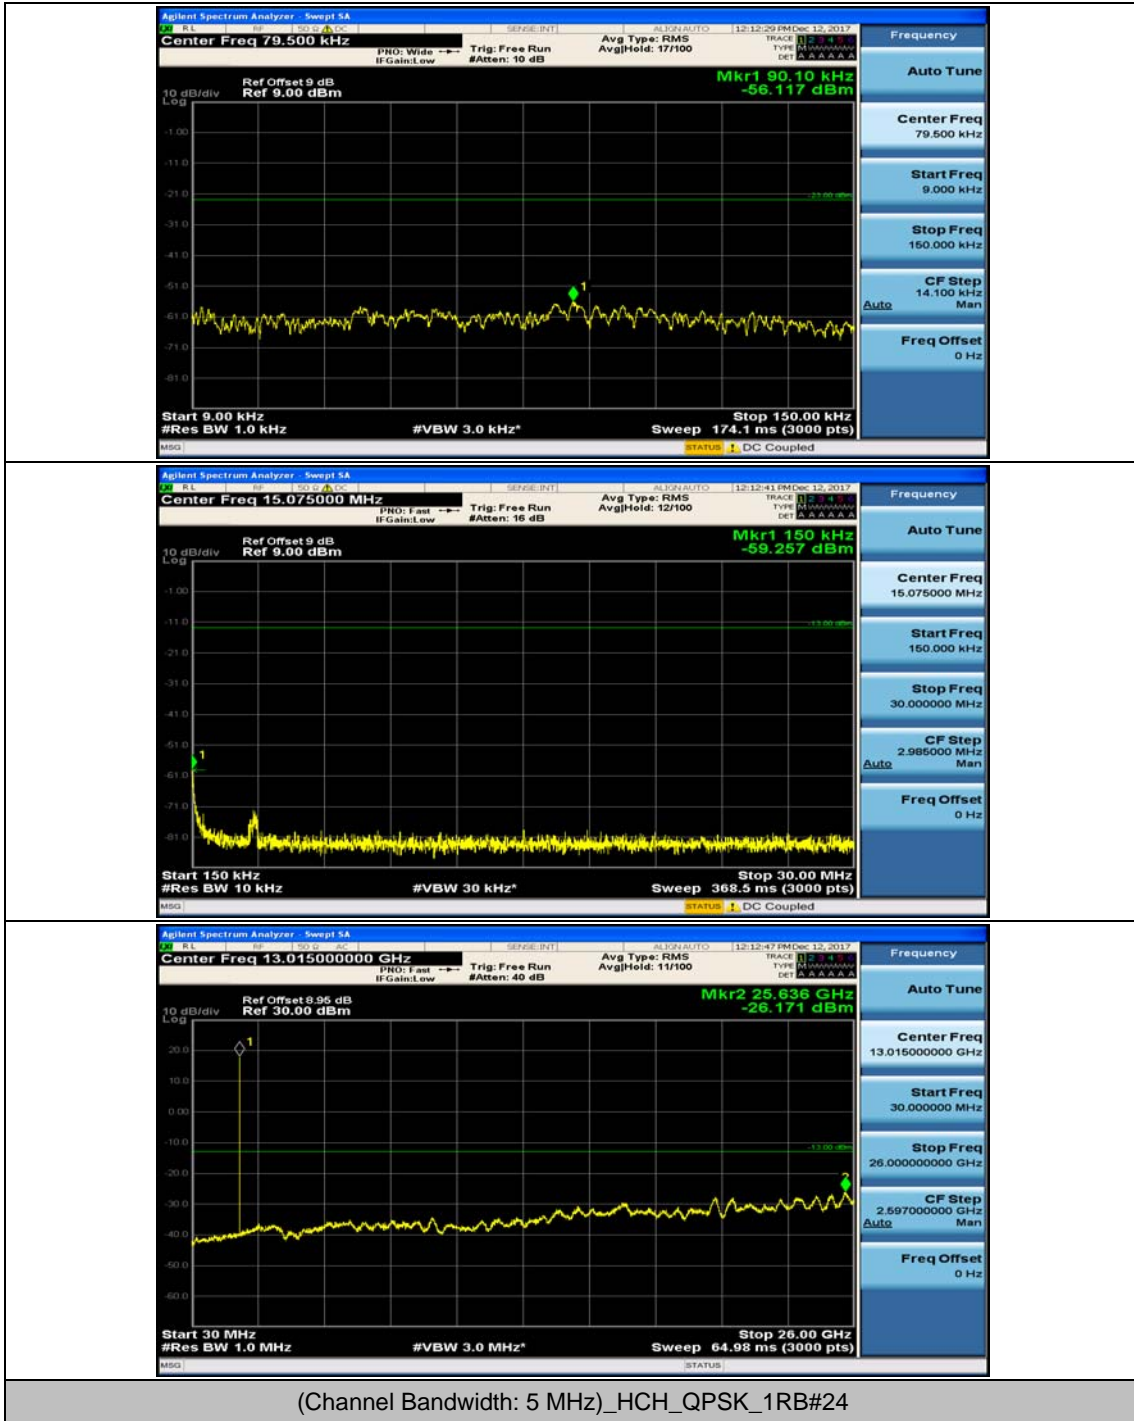

Channel Bandwidth: 5 MHz

(Channel Bandwidth: 5 MHz)_MCH_QPSK_1RB#0

(Channel Bandwidth: 5 MHz)_MCH_QPSK_1RB#12

(Channel Bandwidth: 5 MHz)_HCH_QPSK_1RB#0

(Channel Bandwidth: 5 MHz)_HCH_QPSK_1RB#12

(Channel Bandwidth: 5 MHz)_LCH_16QAM_1RB#0

(Channel Bandwidth: 5 MHz)_LCH_16QAM_1RB#12

(Channel Bandwidth: 5 MHz)_MCH_16QAM_1RB#0

(Channel Bandwidth: 5 MHz)_MCH_16QAM_1RB#12

(Channel Bandwidth: 5 MHz)_HCH_16QAM_1RB#0

(Channel Bandwidth: 5 MHz)_HCH_16QAM_1RB#12