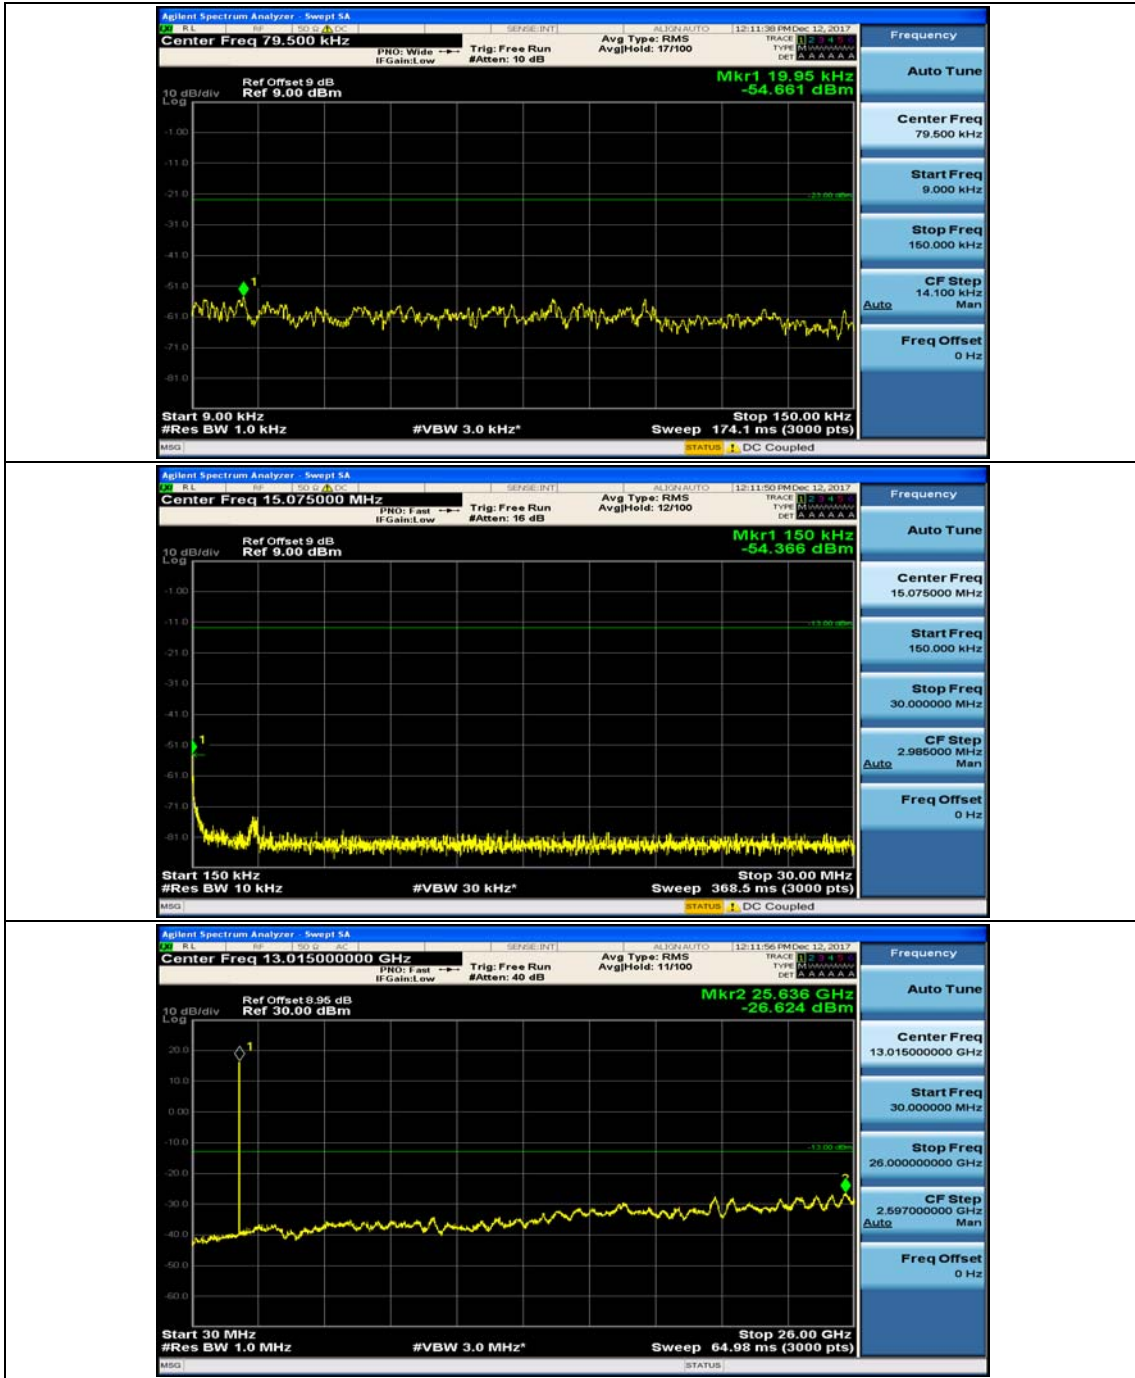

Channel Bandwidth: 5 MHz

(Channel Bandwidth: 5 MHz)_MCH_QPSK_1RB#0

(Channel Bandwidth: 5 MHz)_MCH_QPSK_1RB#12

(Channel Bandwidth: 5 MHz)_HCH_QPSK_1RB#0

(Channel Bandwidth: 5 MHz)_HCH_QPSK_1RB#12

(Channel Bandwidth: 5 MHz)_LCH_16QAM_1RB#0

(Channel Bandwidth: 5 MHz)_LCH_16QAM_1RB#12

(Channel Bandwidth: 5 MHz)_MCH_16QAM_1RB#0

(Channel Bandwidth: 5 MHz)_MCH_16QAM_1RB#12

(Channel Bandwidth: 5 MHz)_HCH_16QAM_1RB#0

(Channel Bandwidth: 5 MHz)_HCH_16QAM_1RB#12

Channel Bandwidth: 10 MHz

Channel Bandwidth: 10 MHz_MCH_QPSK_1RB#0

Channel Bandwidth: 10 MHz_MCH_QPSK_1RB#24

Channel Bandwidth: 10 MHz_HCH_QPSK_1RB#0

Channel Bandwidth: 10 MHz_HCH_QPSK_1RB#24

Channel Bandwidth: 10 MHz_LCH_16QAM_1RB#0