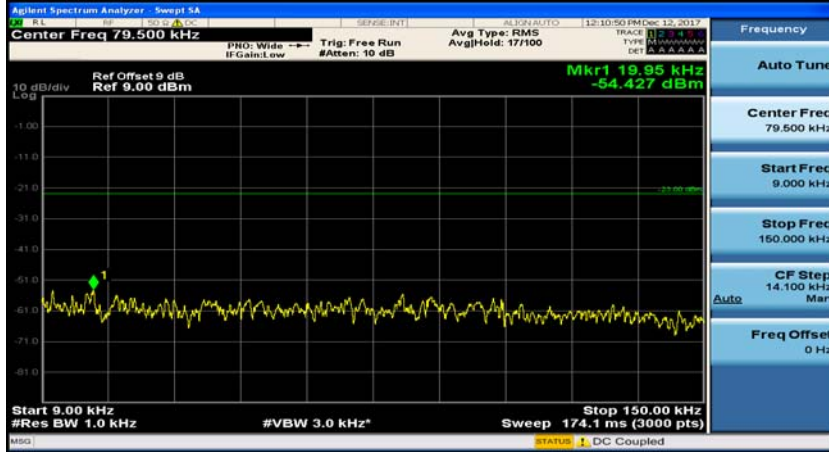

(Channel Bandwidth: 5 MHz)_MCH_16QAM_1RB#0

(Channel Bandwidth: 5 MHz)_MCH_16QAM_1RB#12