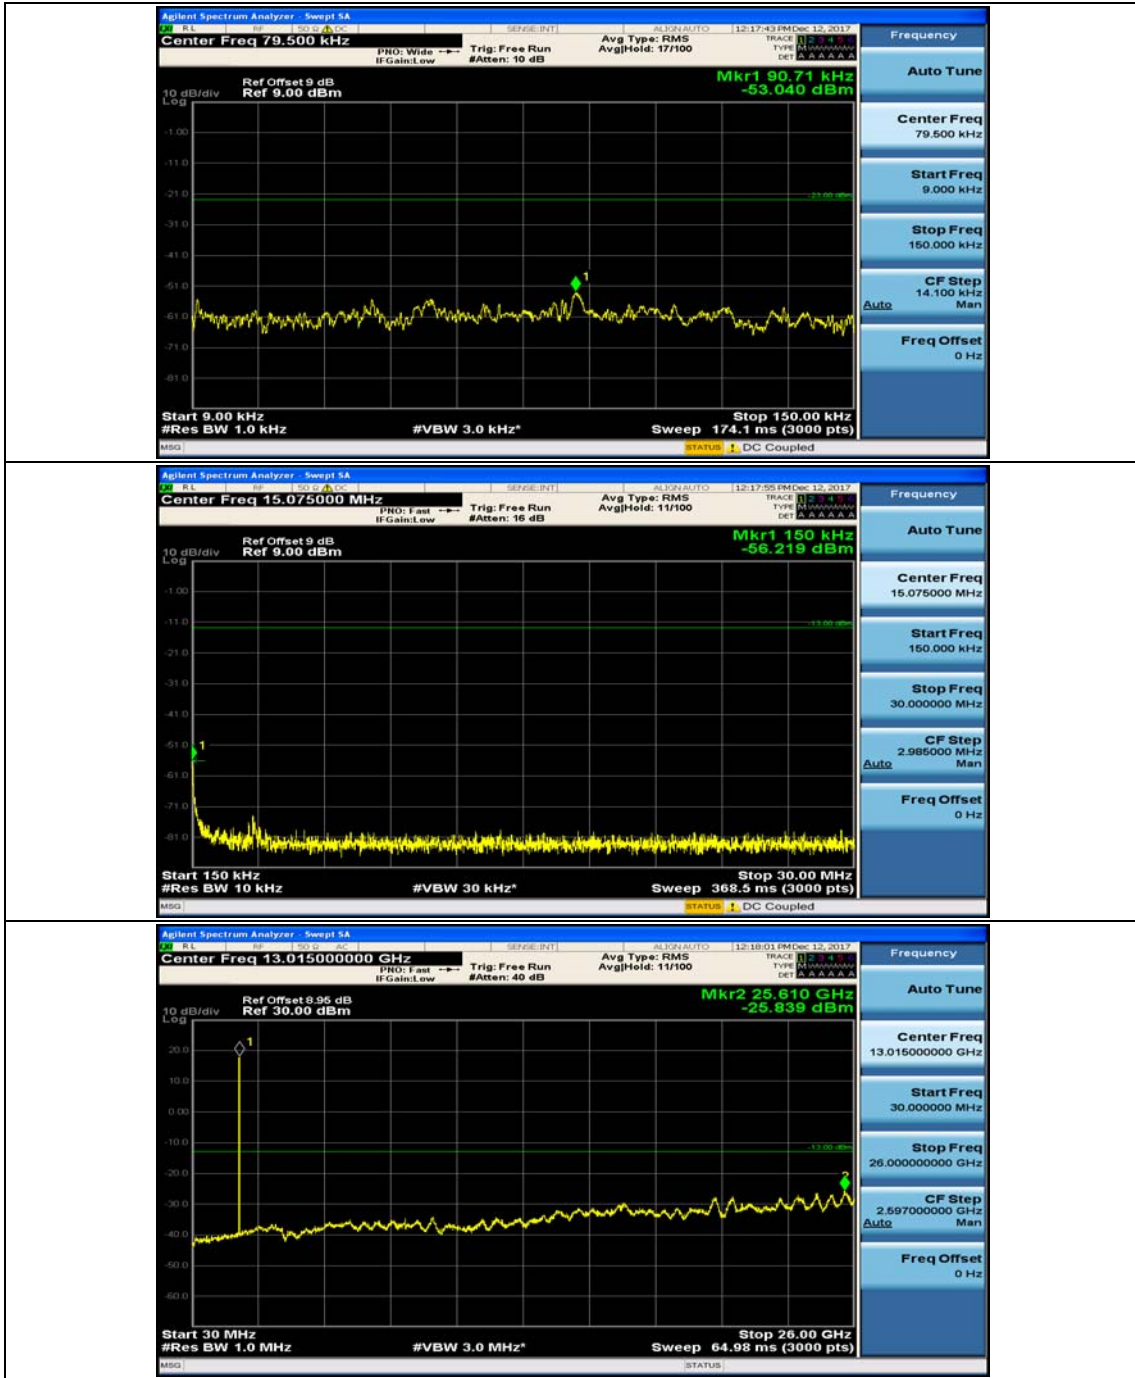

Channel Bandwidth: 10 MHz

Channel Bandwidth: 10 MHz_MCH_QPSK_1RB#0

Channel Bandwidth: 10 MHz_MCH_QPSK_1RB#24

Channel Bandwidth: 10 MHz_HCH_QPSK_1RB#0

Channel Bandwidth: 10 MHz_HCH_QPSK_1RB#24

Channel Bandwidth: 10 MHz_LCH_16QAM_1RB#0

Channel Bandwidth: 10 MHz_LCH_16QAM_1RB#24

Channel Bandwidth: 10 MHz_LCH_16QAM_1RB#49

Channel Bandwidth: 10 MHz_MCH_16QAM_1RB#0

Channel Bandwidth: 10 MHz_MCH_16QAM_1RB#24