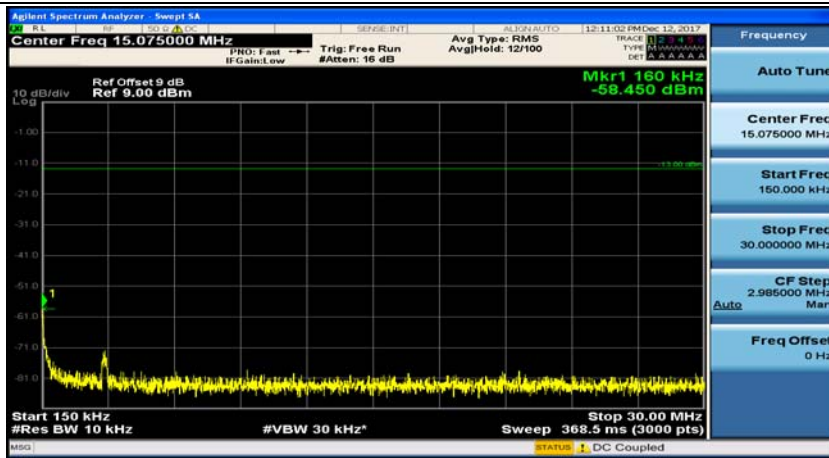

(Channel Bandwidth: 5 MHz)_MCH_16QAM_1RB#0

(Channel Bandwidth: 5 MHz)_MCH_16QAM_1RB#12