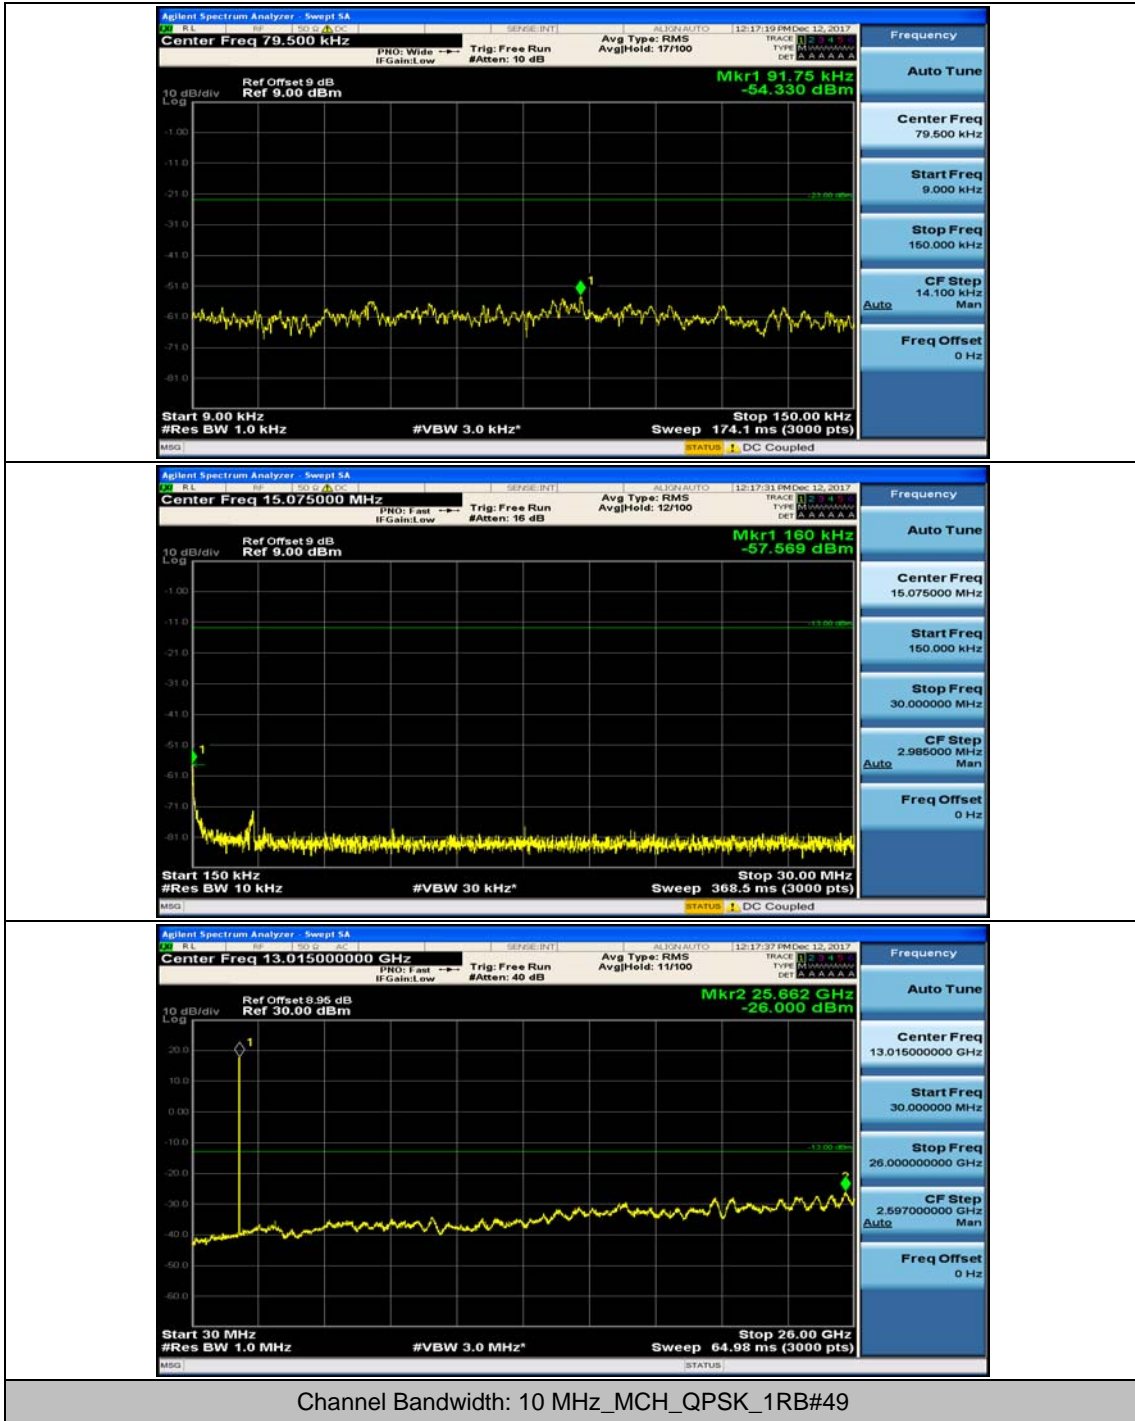

Channel Bandwidth: 10 MHz

Channel Bandwidth: 10 MHz_MCH_QPSK_1RB#0

Channel Bandwidth: 10 MHz_MCH_QPSK_1RB#24

Channel Bandwidth: 10 MHz_HCH_QPSK_1RB#0

Channel Bandwidth: 10 MHz_HCH_QPSK_1RB#24

Channel Bandwidth: 10 MHz_LCH_16QAM_1RB#0

Channel Bandwidth: 10 MHz_LCH_16QAM_1RB#24

Channel Bandwidth: 10 MHz_LCH_16QAM_1RB#49

Channel Bandwidth: 10 MHz_MCH_16QAM_1RB#0

Channel Bandwidth: 10 MHz_MCH_16QAM_1RB#24