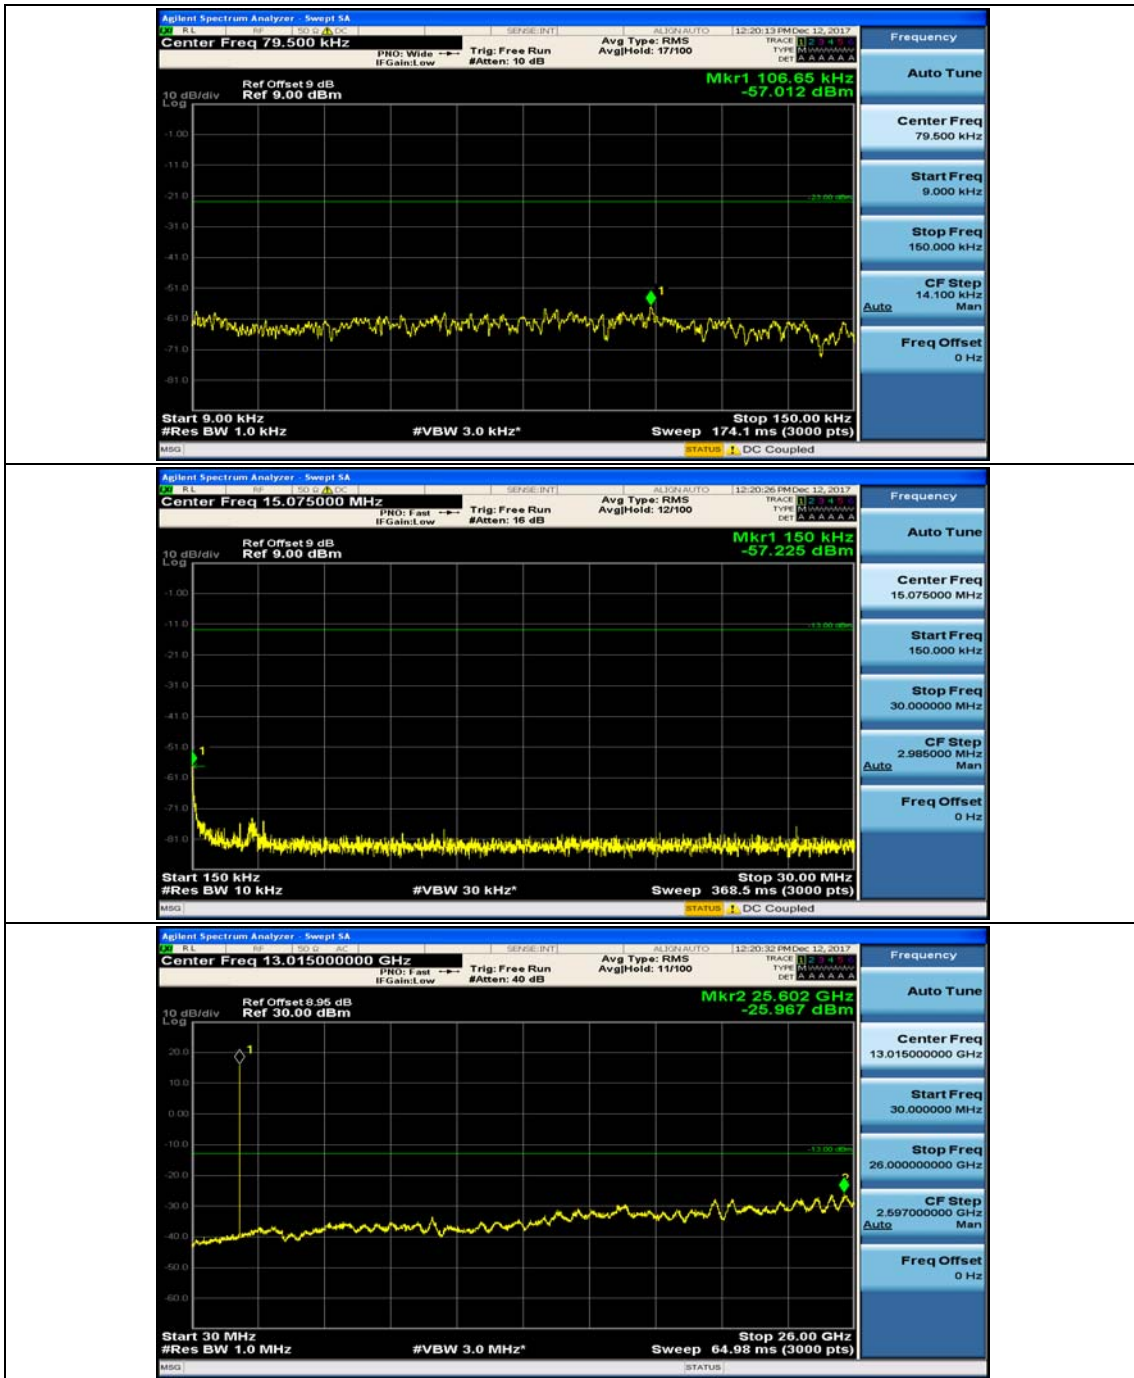

Channel Bandwidth: 10 MHz

Channel Bandwidth: 10 MHz_MCH_QPSK_1RB#0

Channel Bandwidth: 10 MHz_MCH_QPSK_1RB#24

Channel Bandwidth: 10 MHz_HCH_QPSK_1RB#0

Channel Bandwidth: 10 MHz_HCH_QPSK_1RB#24

Channel Bandwidth: 10 MHz_LCH_16QAM_1RB#0

Channel Bandwidth: 10 MHz_LCH_16QAM_1RB#24

Channel Bandwidth: 10 MHz_LCH_16QAM_1RB#49

Channel Bandwidth: 10 MHz_MCH_16QAM_1RB#0

Channel Bandwidth: 10 MHz_MCH_16QAM_1RB#24