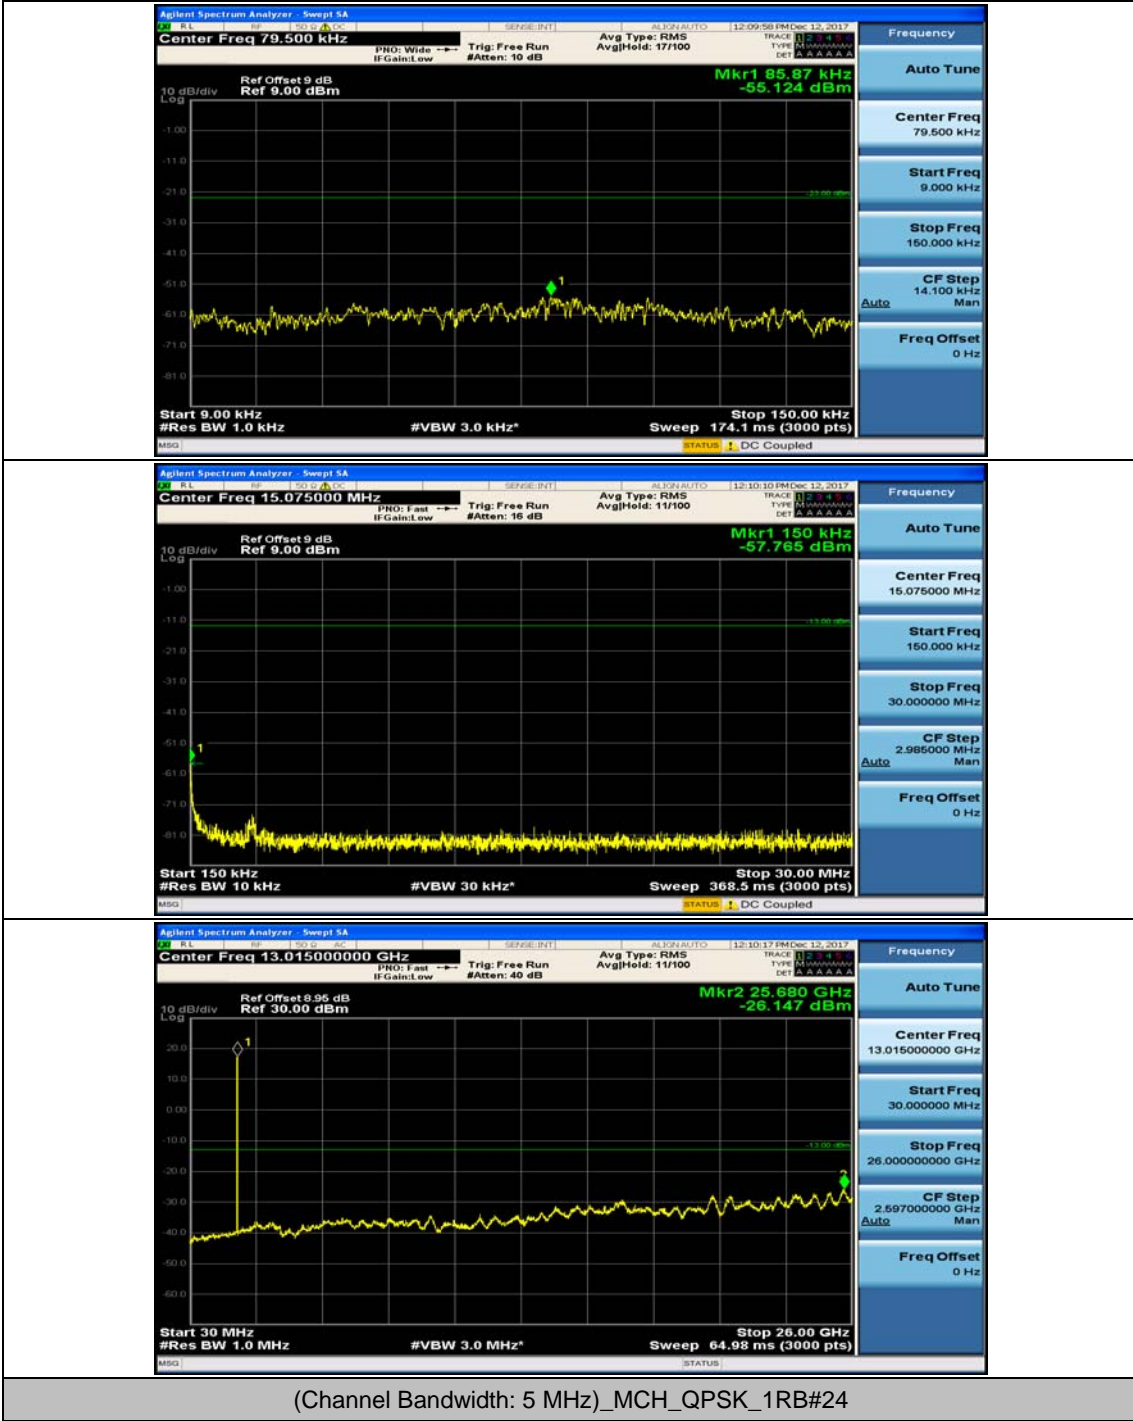

Channel Bandwidth: 5 MHz

(Channel Bandwidth: 5 MHz)_MCH_QPSK_1RB#0

(Channel Bandwidth: 5 MHz)_MCH_QPSK_1RB#12

(Channel Bandwidth: 5 MHz)_HCH_QPSK_1RB#0

(Channel Bandwidth: 5 MHz)_HCH_QPSK_1RB#12

(Channel Bandwidth: 5 MHz)_LCH_16QAM_1RB#0

(Channel Bandwidth: 5 MHz)_LCH_16QAM_1RB#12

(Channel Bandwidth: 5 MHz)_MCH_16QAM_1RB#0

(Channel Bandwidth: 5 MHz)_MCH_16QAM_1RB#12

(Channel Bandwidth: 5 MHz)_HCH_16QAM_1RB#0

(Channel Bandwidth: 5 MHz)_HCH_16QAM_1RB#12