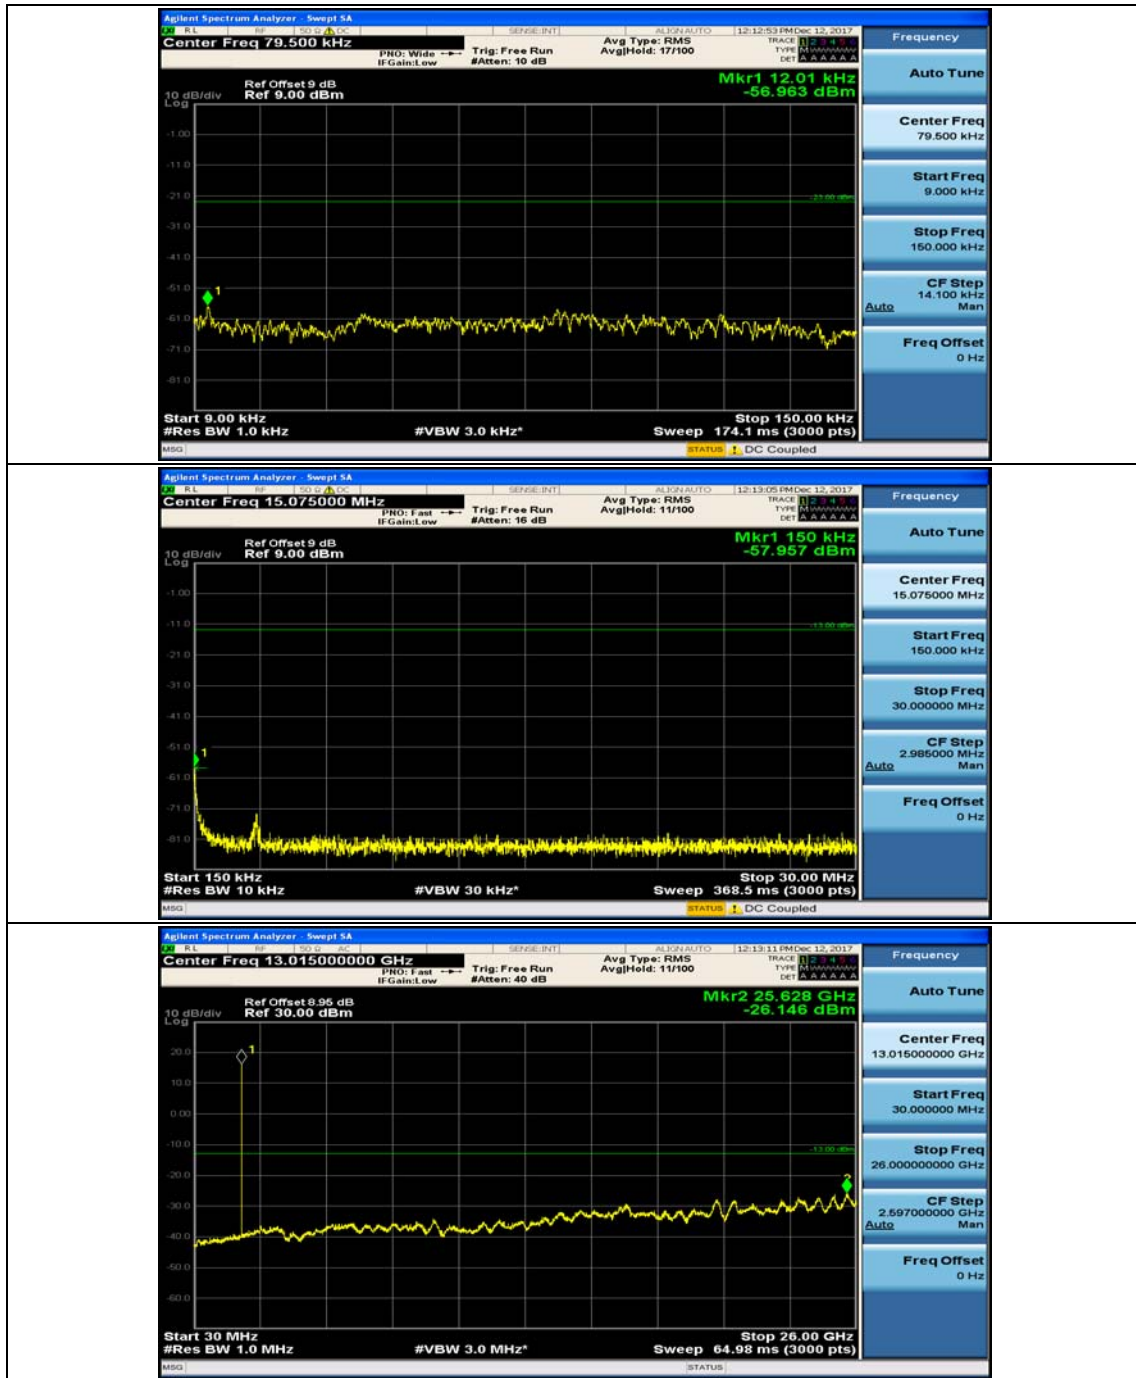

Channel Bandwidth: 5 MHz

(Channel Bandwidth: 5 MHz)_MCH_QPSK_1RB#0

(Channel Bandwidth: 5 MHz)_MCH_QPSK_1RB#12

(Channel Bandwidth: 5 MHz)_HCH_QPSK_1RB#0

(Channel Bandwidth: 5 MHz)_HCH_QPSK_1RB#12

(Channel Bandwidth: 5 MHz)_LCH_16QAM_1RB#0

(Channel Bandwidth: 5 MHz)_LCH_16QAM_1RB#12

(Channel Bandwidth: 5 MHz)_MCH_16QAM_1RB#0

(Channel Bandwidth: 5 MHz)_MCH_16QAM_1RB#12

(Channel Bandwidth: 5 MHz)_HCH_16QAM_1RB#0

(Channel Bandwidth: 5 MHz)_HCH_16QAM_1RB#12