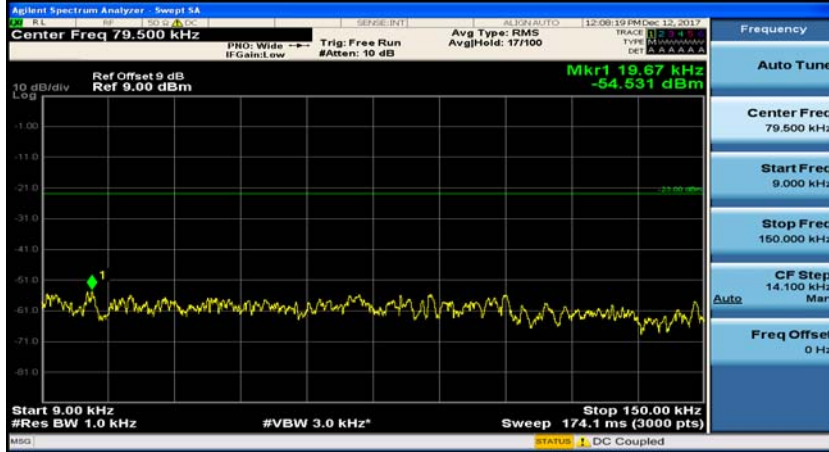

Channel Bandwidth: 5 MHz

(Channel Bandwidth: 5 MHz)_MCH_QPSK_1RB#0

(Channel Bandwidth: 5 MHz)_MCH_QPSK_1RB#12

(Channel Bandwidth: 5 MHz)_HCH_QPSK_1RB#0

(Channel Bandwidth: 5 MHz)_HCH_QPSK_1RB#12

(Channel Bandwidth: 5 MHz)_LCH_16QAM_1RB#0