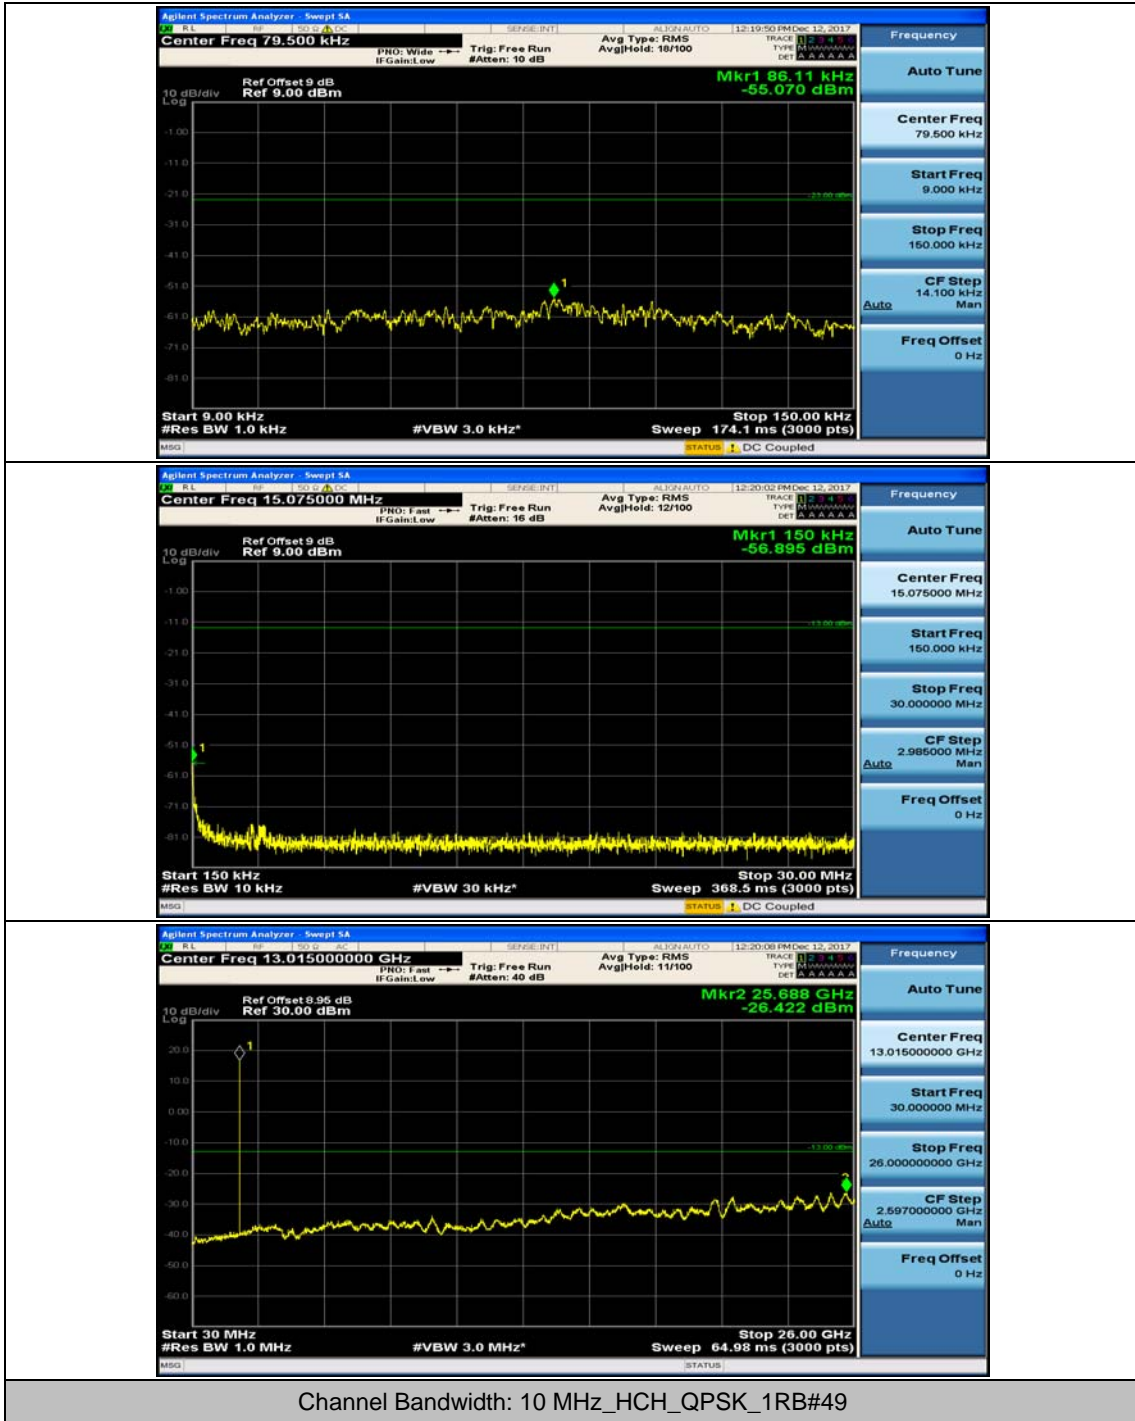

Channel Bandwidth: 10 MHz

Channel Bandwidth: 10 MHz_MCH_QPSK_1RB#0

Channel Bandwidth: 10 MHz_MCH_QPSK_1RB#24

Channel Bandwidth: 10 MHz_HCH_QPSK_1RB#0

Channel Bandwidth: 10 MHz_HCH_QPSK_1RB#24

Channel Bandwidth: 10 MHz_LCH_16QAM_1RB#0

Channel Bandwidth: 10 MHz_LCH_16QAM_1RB#24

Channel Bandwidth: 10 MHz_LCH_16QAM_1RB#49

Channel Bandwidth: 10 MHz_MCH_16QAM_1RB#0

Channel Bandwidth: 10 MHz_MCH_16QAM_1RB#24