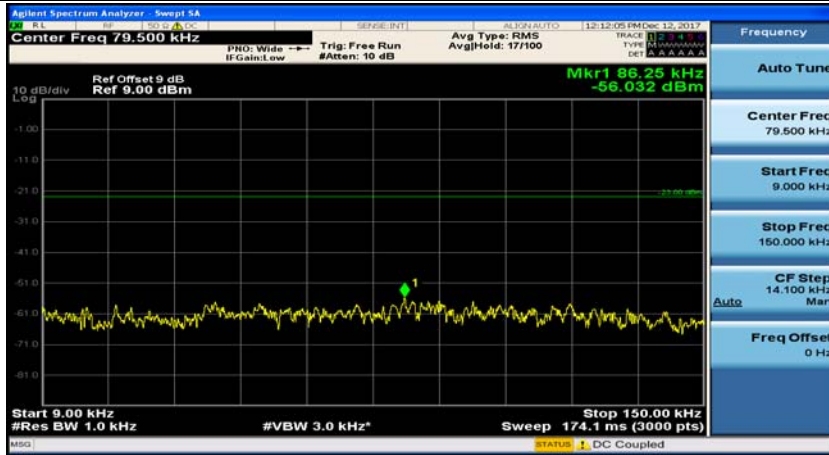

Channel Bandwidth: 5 MHz

(Channel Bandwidth: 5 MHz)_MCH_QPSK_1RB#0

(Channel Bandwidth: 5 MHz)_MCH_QPSK_1RB#12

(Channel Bandwidth: 5 MHz)_HCH_QPSK_1RB#0

(Channel Bandwidth: 5 MHz)_HCH_QPSK_1RB#12

(Channel Bandwidth: 5 MHz)_LCH_16QAM_1RB#0