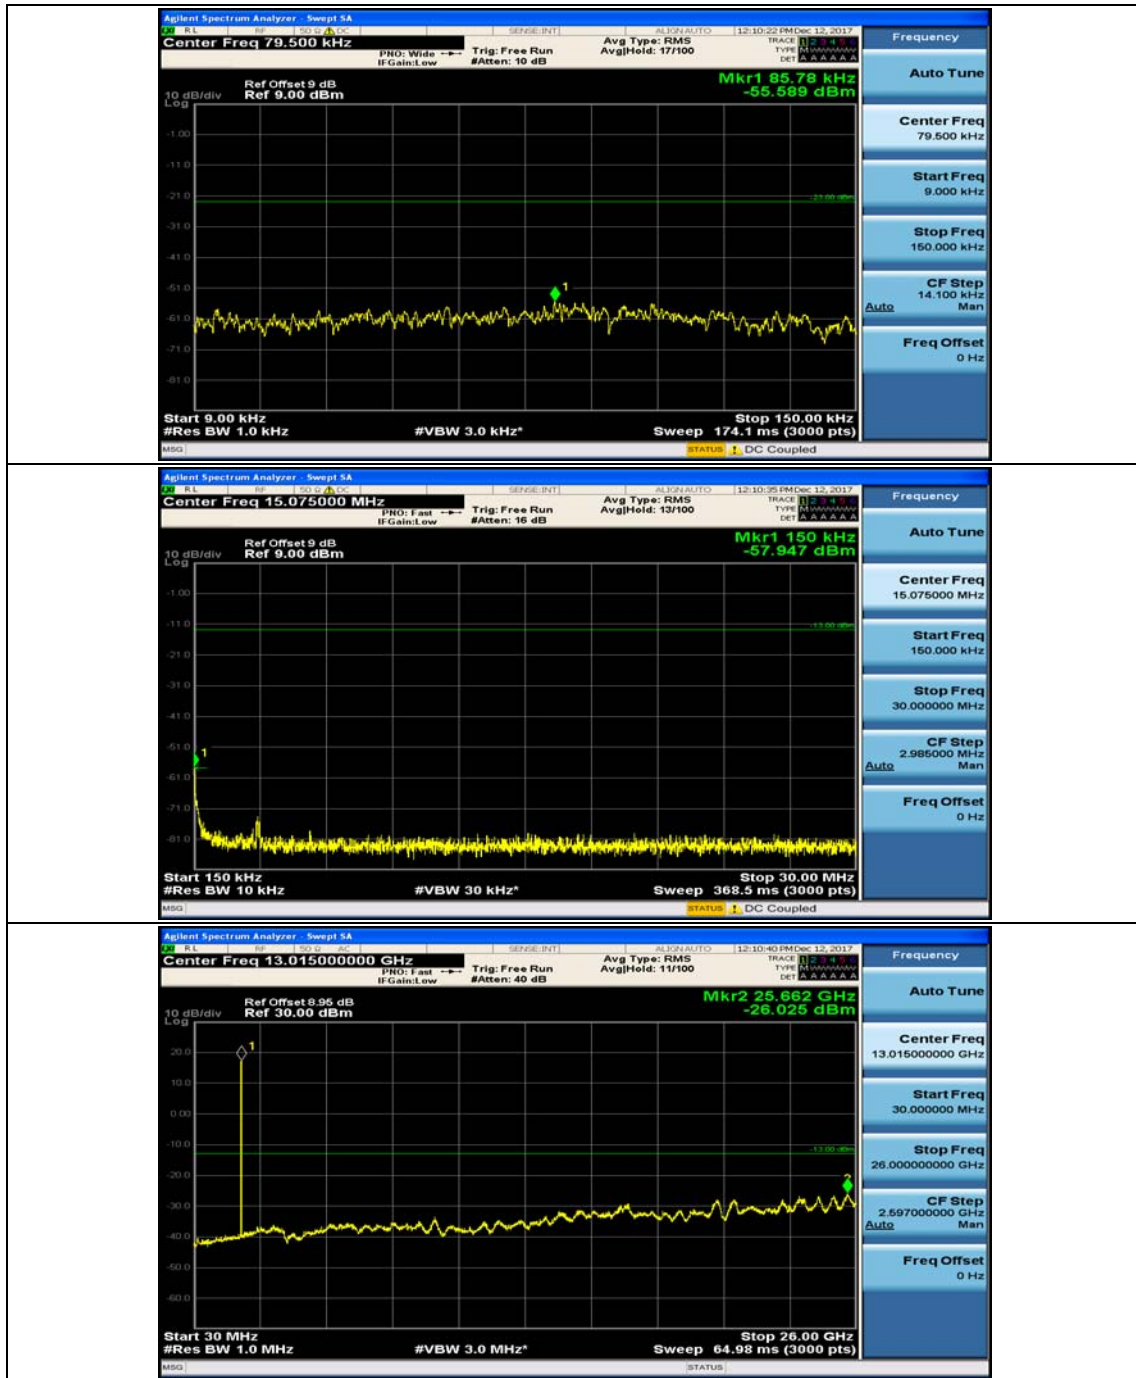

Channel Bandwidth: 5 MHz

(Channel Bandwidth: 5 MHz)_MCH_QPSK_1RB#0

(Channel Bandwidth: 5 MHz)_MCH_QPSK_1RB#12

(Channel Bandwidth: 5 MHz)_HCH_QPSK_1RB#0

(Channel Bandwidth: 5 MHz)_HCH_QPSK_1RB#12

(Channel Bandwidth: 5 MHz)_LCH_16QAM_1RB#0

(Channel Bandwidth: 5 MHz)_LCH_16QAM_1RB#12

(Channel Bandwidth: 5 MHz)_MCH_16QAM_1RB#0

(Channel Bandwidth: 5 MHz)_MCH_16QAM_1RB#12

(Channel Bandwidth: 5 MHz)_HCH_16QAM_1RB#0

(Channel Bandwidth: 5 MHz)_HCH_16QAM_1RB#12