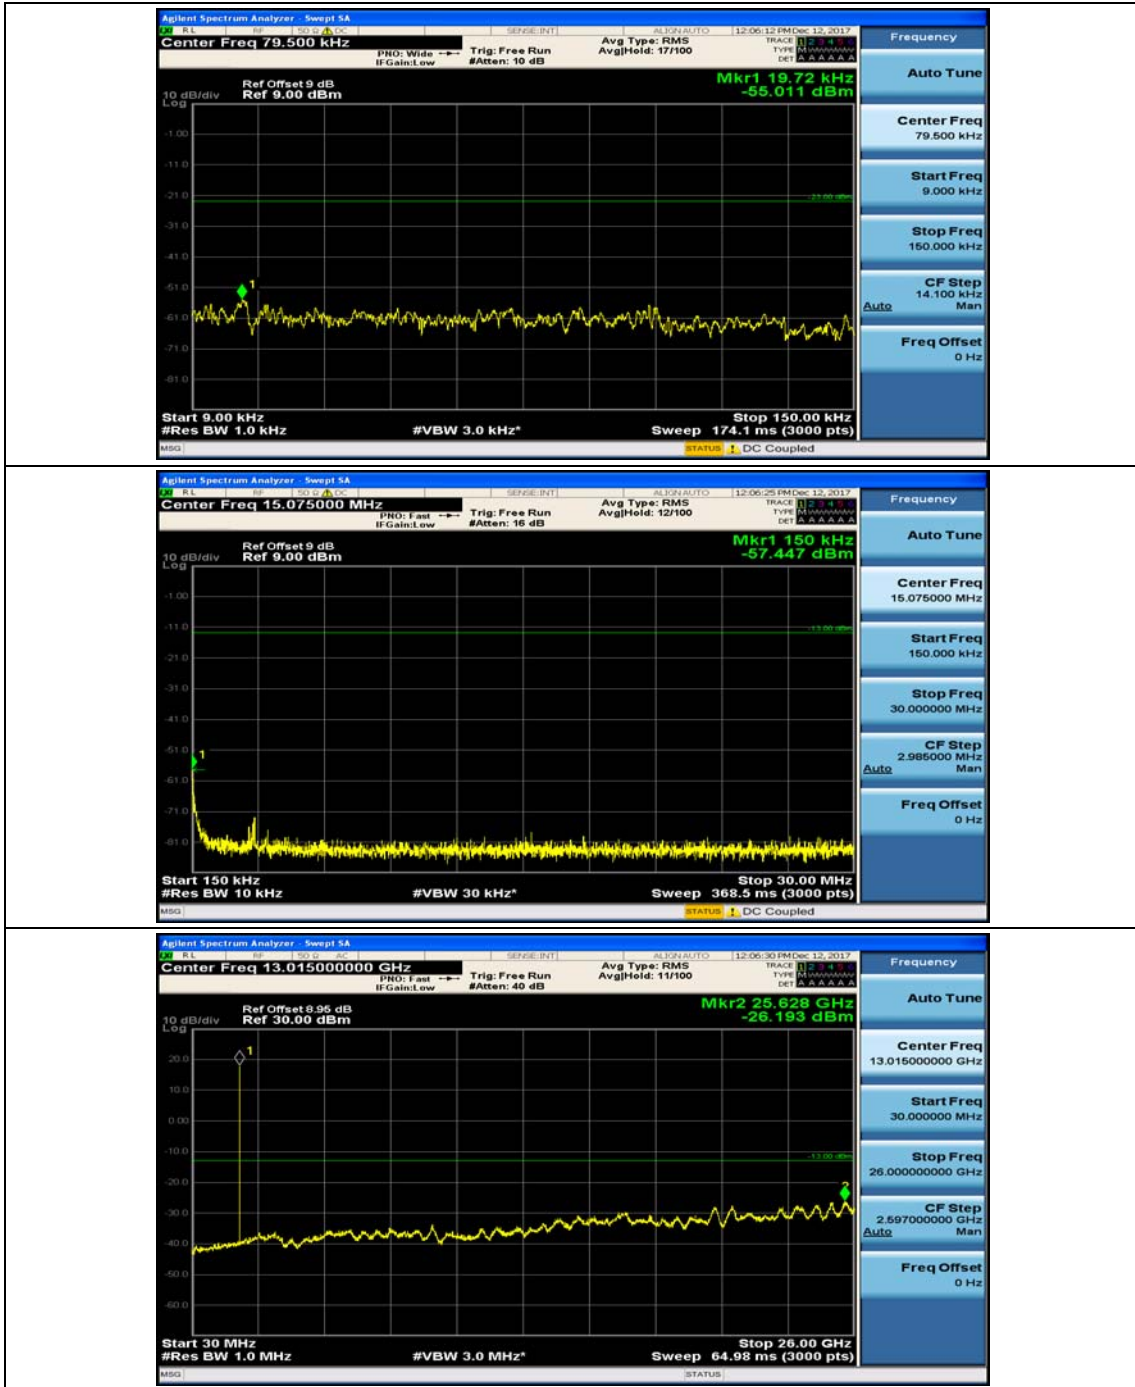

(Channel Bandwidth: 3 MHz)_MCH_QPSK_1RB#0

(Channel Bandwidth: 3 MHz)_MCH_QPSK_1RB#7

(Channel Bandwidth: 3 MHz)_HCH_QPSK_1RB#0

(Channel Bandwidth: 3 MHz)_HCH_QPSK_1RB#7

(Channel Bandwidth: 3 MHz)_LCH_16QAM_1RB#0

(Channel Bandwidth: 3 MHz)_LCH_16QAM_1RB#7

(Channel Bandwidth: 3 MHz)_MCH_16QAM_1RB#0

(Channel Bandwidth: 3 MHz)_MCH_16QAM_1RB#7

(Channel Bandwidth: 3 MHz)_HCH_16QAM_1RB#0

(Channel Bandwidth: 3 MHz)_HCH_16QAM_1RB#7

Channel Bandwidth: 5 MHz

(Channel Bandwidth: 5 MHz)_MCH_QPSK_1RB#0

(Channel Bandwidth: 5 MHz)_MCH_QPSK_1RB#12

(Channel Bandwidth: 5 MHz)_HCH_QPSK_1RB#0

(Channel Bandwidth: 5 MHz)_HCH_QPSK_1RB#12

(Channel Bandwidth: 5 MHz)_LCH_16QAM_1RB#0