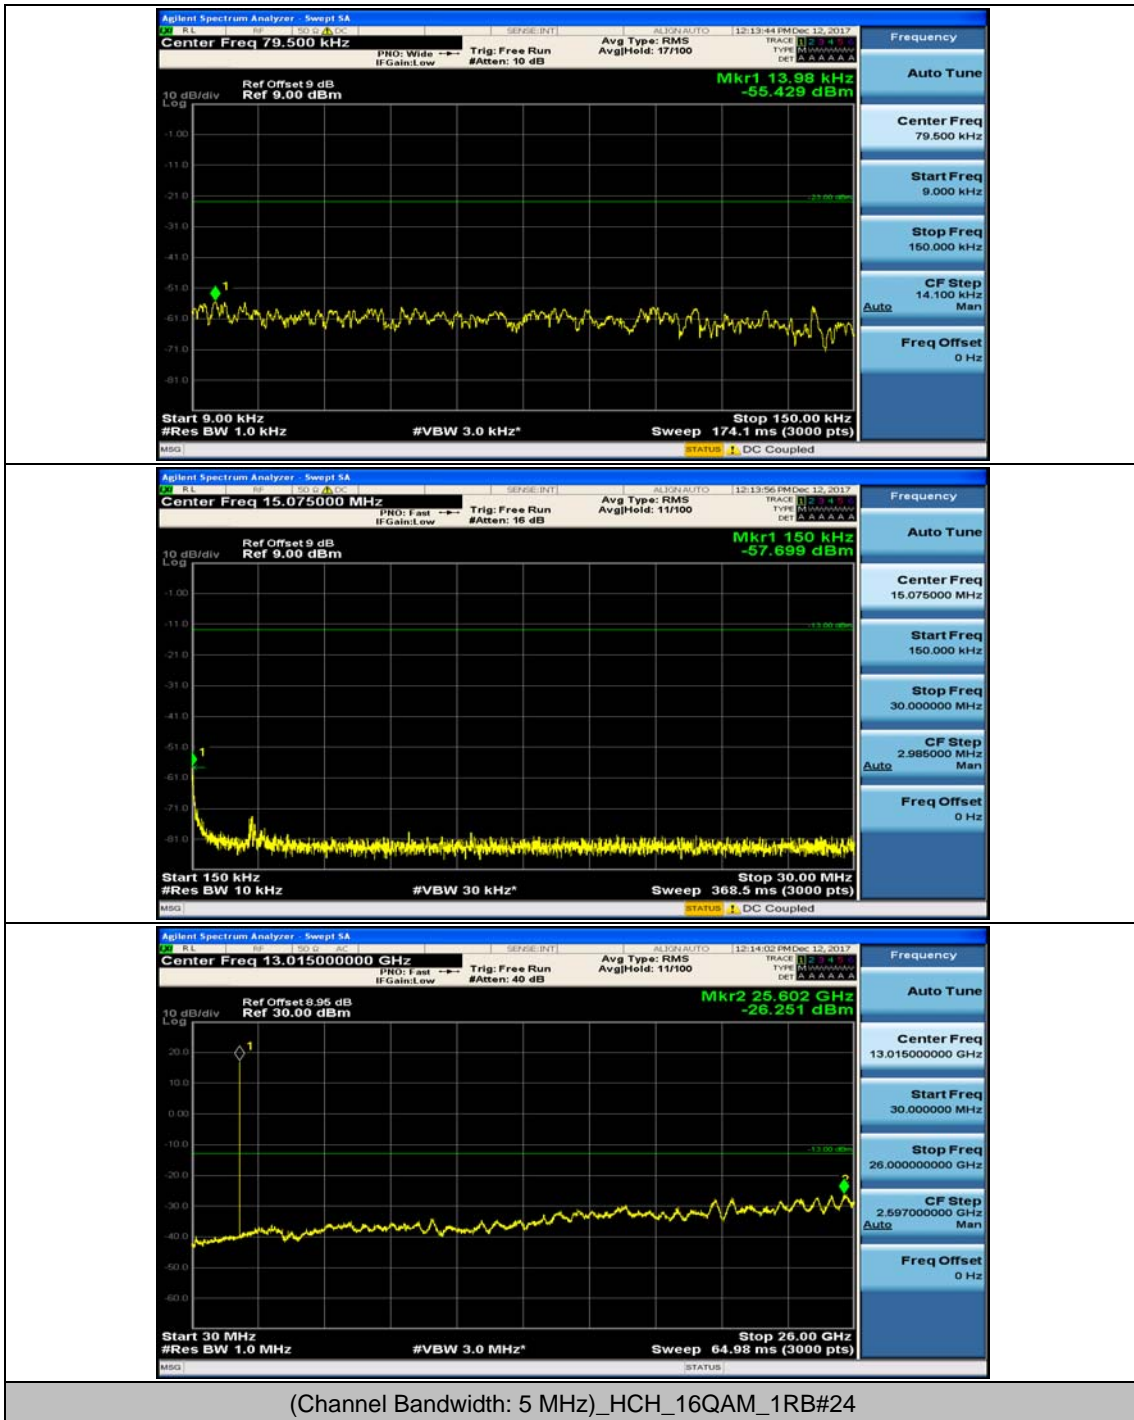

Channel Bandwidth: 5 MHz

(Channel Bandwidth: 5 MHz)_MCH_QPSK_1RB#0

(Channel Bandwidth: 5 MHz)_MCH_QPSK_1RB#12

(Channel Bandwidth: 5 MHz)_HCH_QPSK_1RB#0

(Channel Bandwidth: 5 MHz)_HCH_QPSK_1RB#12

(Channel Bandwidth: 5 MHz)_LCH_16QAM_1RB#0

(Channel Bandwidth: 5 MHz)_LCH_16QAM_1RB#12

(Channel Bandwidth: 5 MHz)_MCH_16QAM_1RB#0

(Channel Bandwidth: 5 MHz)_MCH_16QAM_1RB#12

(Channel Bandwidth: 5 MHz)_HCH_16QAM_1RB#0

(Channel Bandwidth: 5 MHz)_HCH_16QAM_1RB#12

Channel Bandwidth: 10 MHz

Channel Bandwidth: 10 MHz_MCH_QPSK_1RB#0

Channel Bandwidth: 10 MHz_MCH_QPSK_1RB#24

Channel Bandwidth: 10 MHz_HCH_QPSK_1RB#0

Channel Bandwidth: 10 MHz_HCH_QPSK_1RB#24

Channel Bandwidth: 10 MHz_LCH_16QAM_1RB#0