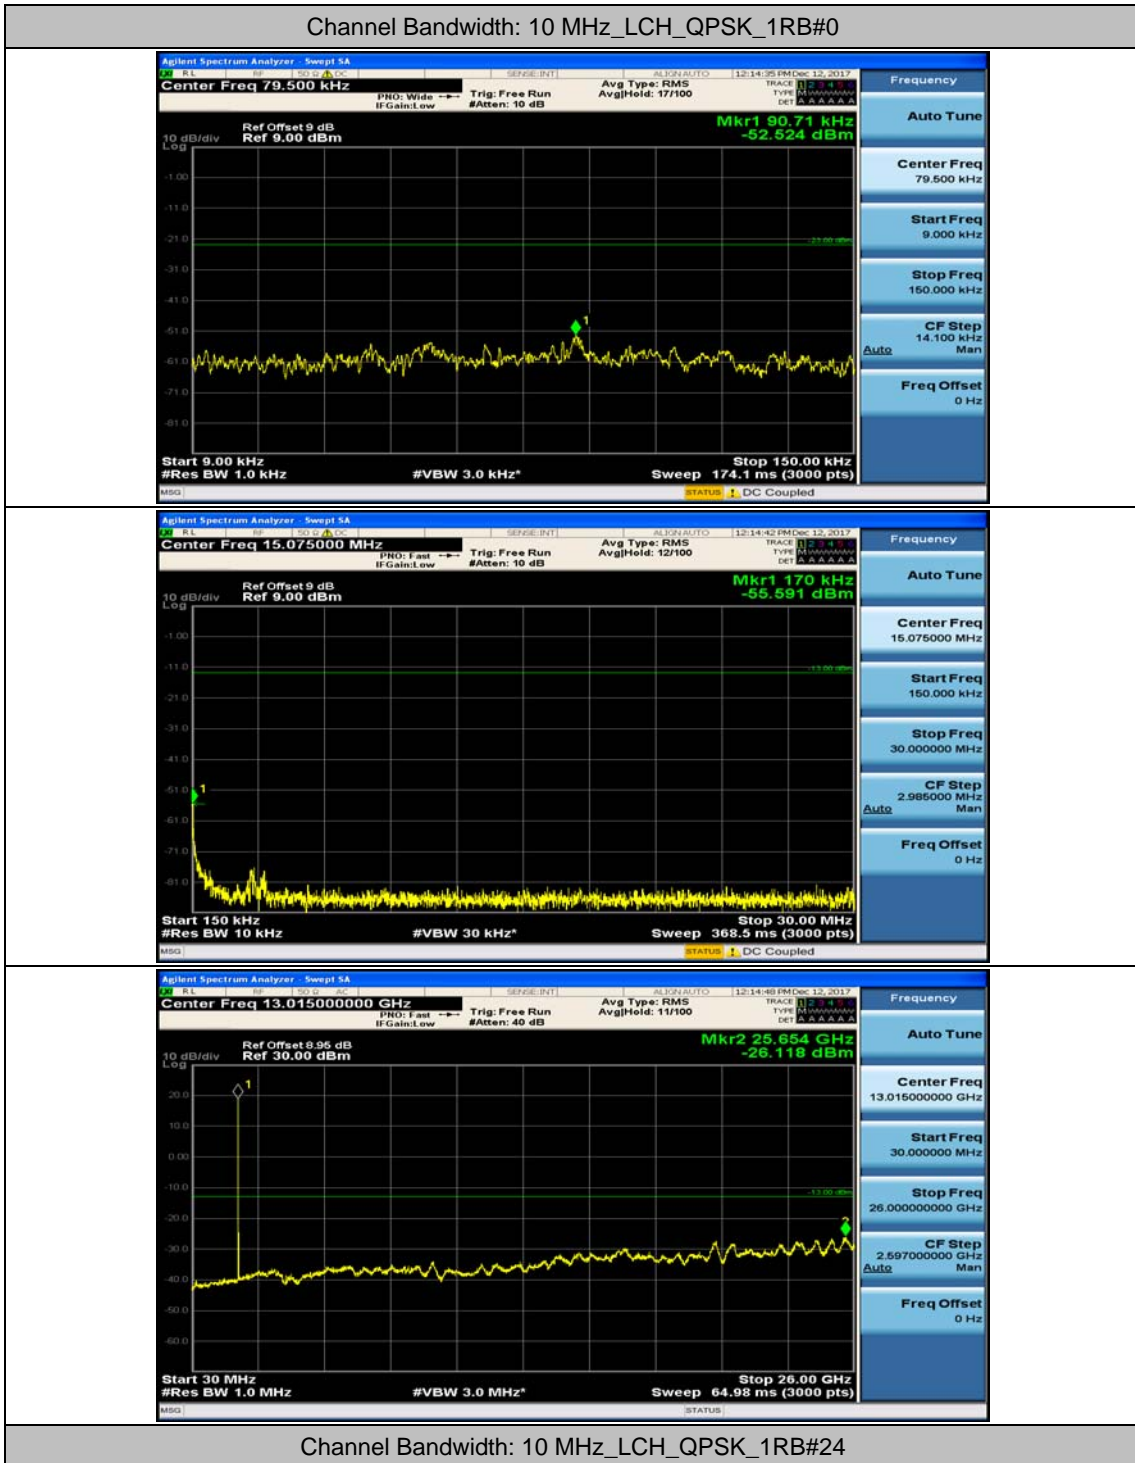

Channel Bandwidth: 10 MHz