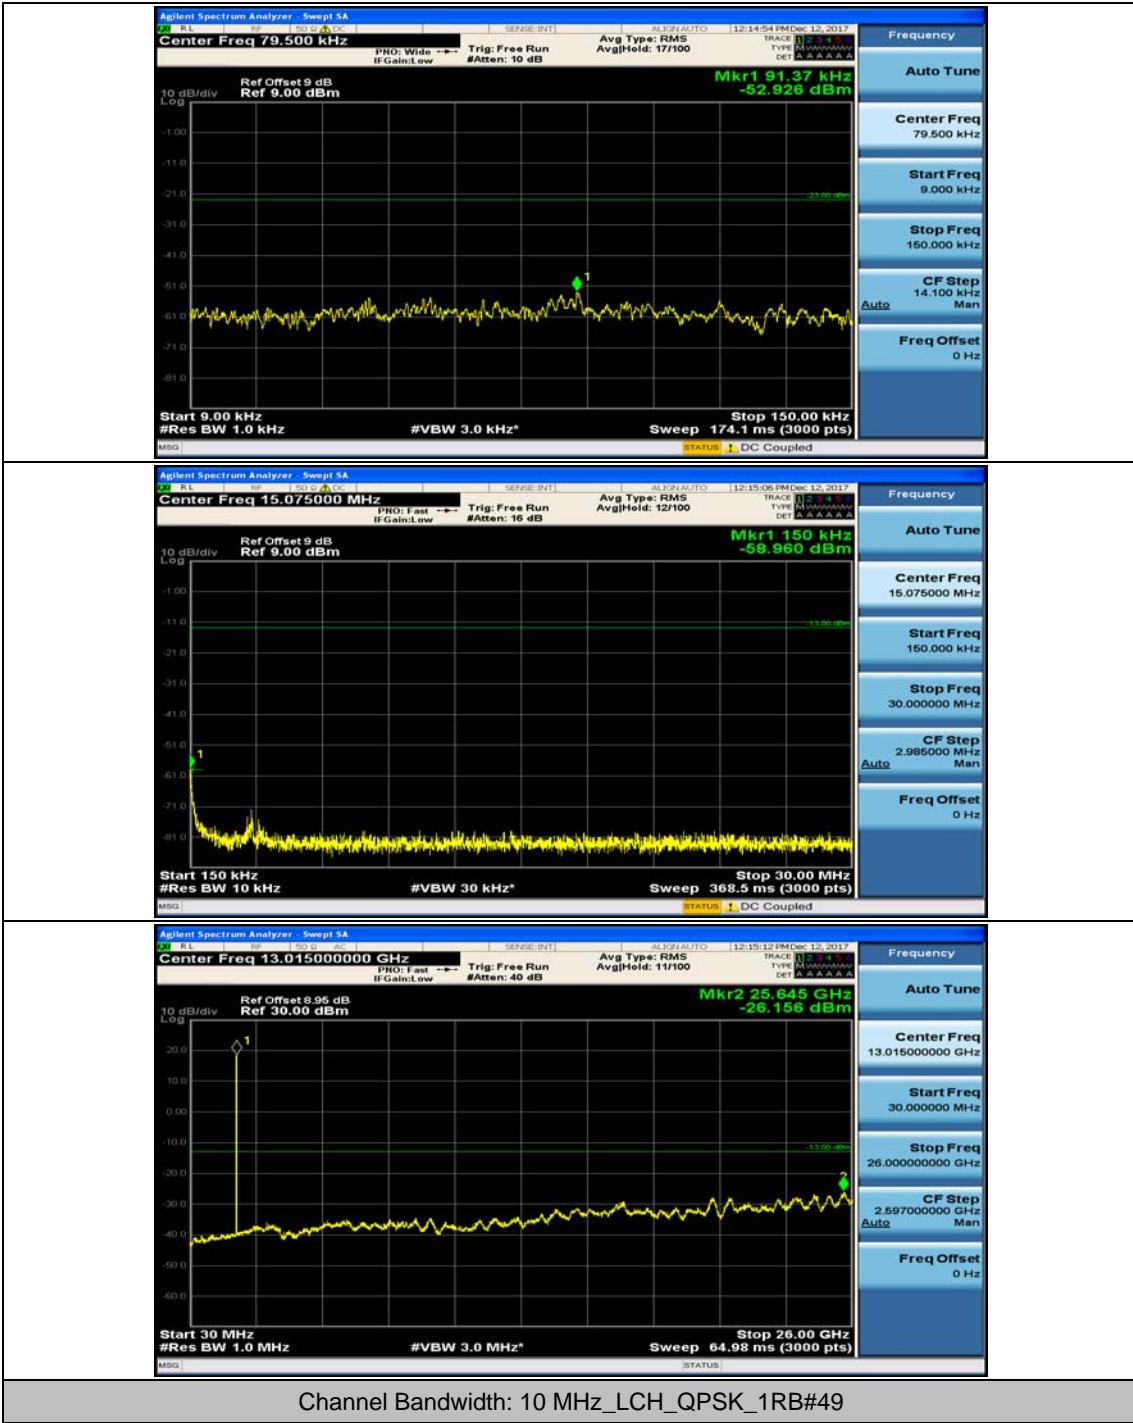

Channel Bandwidth: 5 MHz

(Channel Bandwidth: 5 MHz)_MCH_QPSK_1RB#0

(Channel Bandwidth: 5 MHz)_MCH_QPSK_1RB#12

(Channel Bandwidth: 5 MHz)_HCH_QPSK_1RB#0

(Channel Bandwidth: 5 MHz)_HCH_QPSK_1RB#12

(Channel Bandwidth: 5 MHz)_LCH_16QAM_1RB#0

(Channel Bandwidth: 5 MHz)_LCH_16QAM_1RB#12

(Channel Bandwidth: 5 MHz)_MCH_16QAM_1RB#0

(Channel Bandwidth: 5 MHz)_MCH_16QAM_1RB#12

(Channel Bandwidth: 5 MHz)_HCH_16QAM_1RB#0

(Channel Bandwidth: 5 MHz)_HCH_16QAM_1RB#12

Channel Bandwidth: 10 MHz

Channel Bandwidth: 10 MHz_MCH_QPSK_1RB#0

Channel Bandwidth: 10 MHz_MCH_QPSK_1RB#24

Channel Bandwidth: 10 MHz_HCH_QPSK_1RB#0

Channel Bandwidth: 10 MHz_HCH_QPSK_1RB#24

Channel Bandwidth: 10 MHz_LCH_16QAM_1RB#0