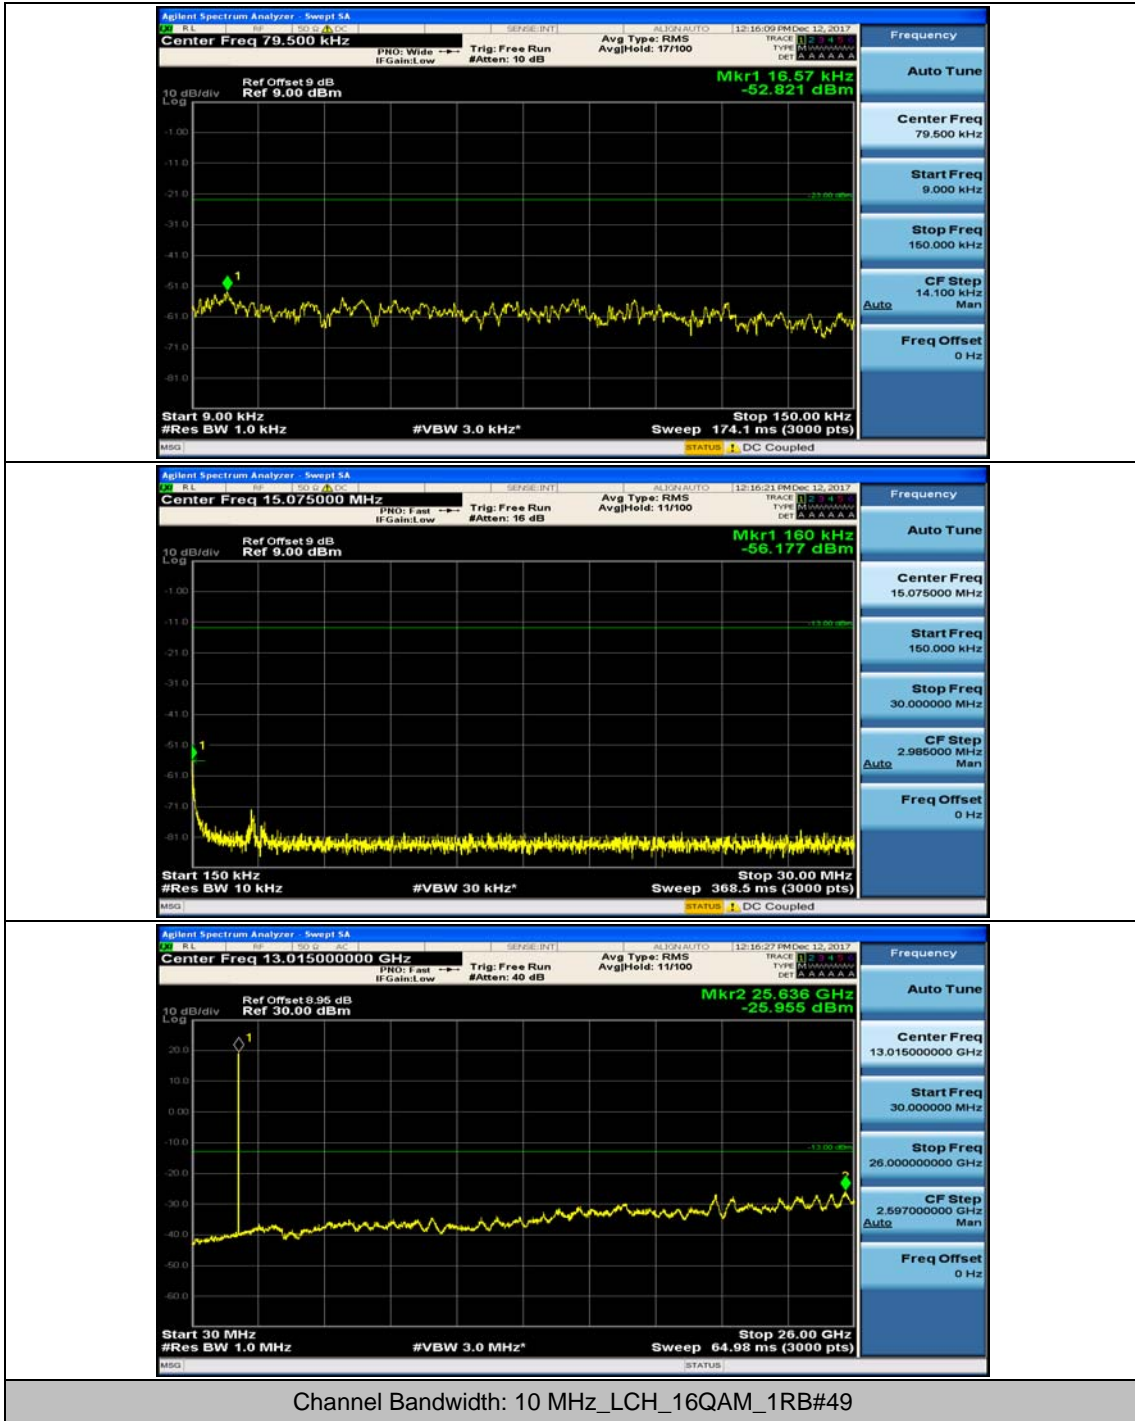

Channel Bandwidth: 10 MHz

Channel Bandwidth: 10 MHz_MCH_QPSK_1RB#0

Channel Bandwidth: 10 MHz_MCH_QPSK_1RB#24

Channel Bandwidth: 10 MHz_HCH_QPSK_1RB#0

Channel Bandwidth: 10 MHz_HCH_QPSK_1RB#24

Channel Bandwidth: 10 MHz_LCH_16QAM_1RB#0

Channel Bandwidth: 10 MHz_LCH_16QAM_1RB#24

Channel Bandwidth: 10 MHz_LCH_16QAM_1RB#49

Channel Bandwidth: 10 MHz_MCH_16QAM_1RB#0

Channel Bandwidth: 10 MHz_MCH_16QAM_1RB#24