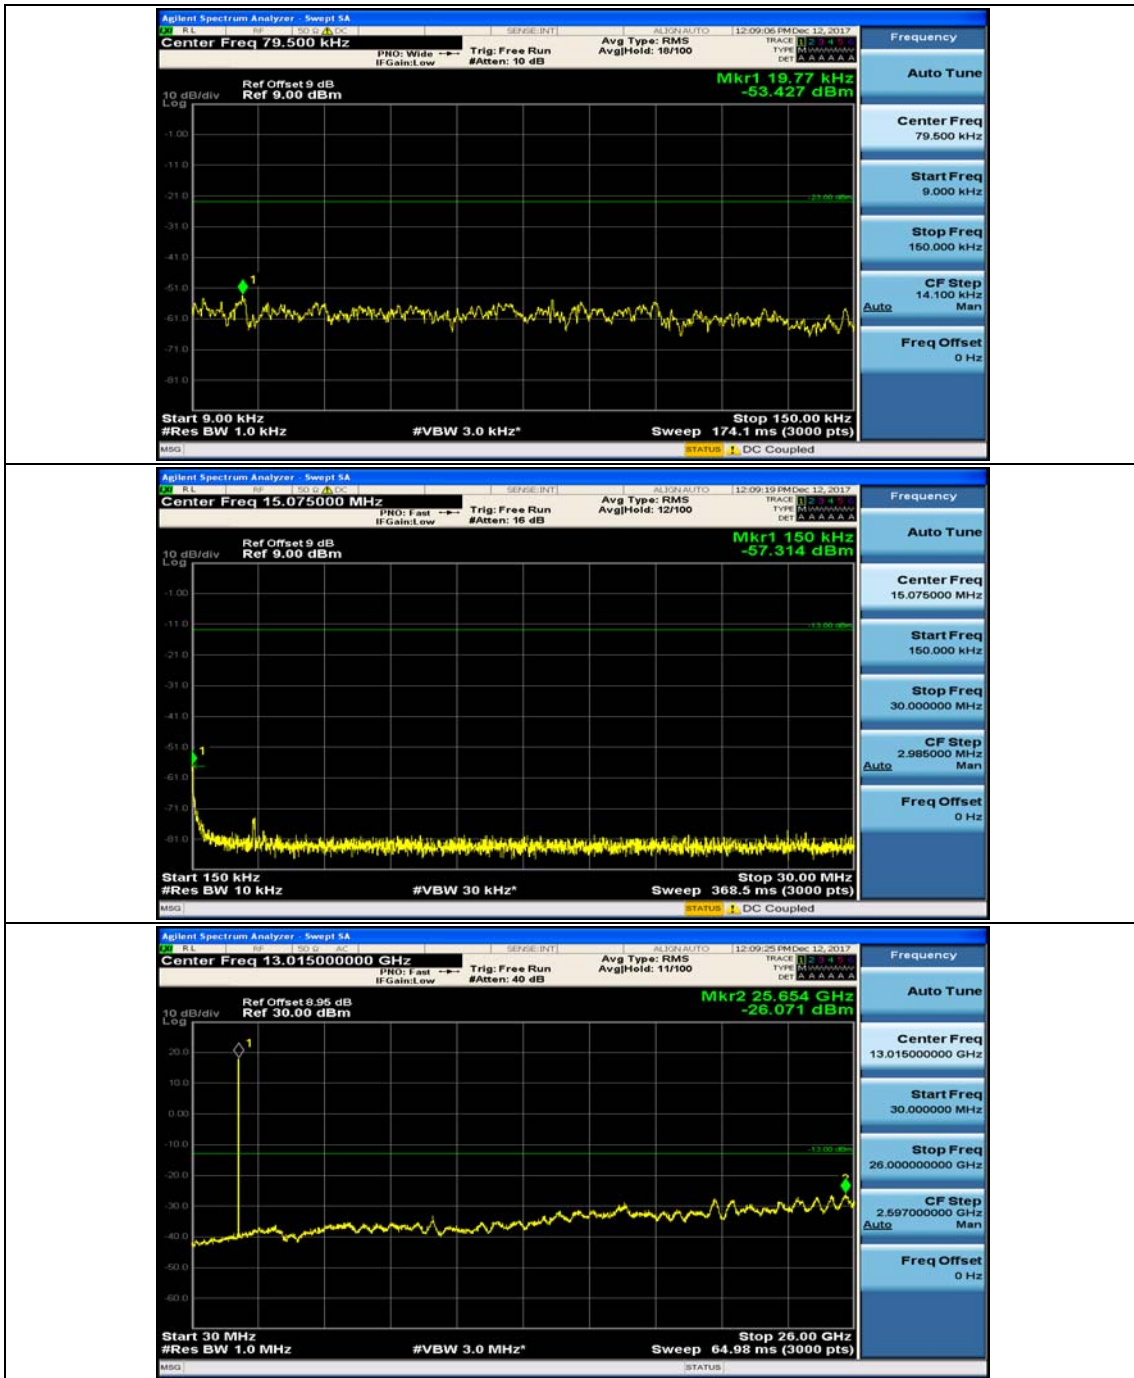

Channel Bandwidth: 5 MHz

(Channel Bandwidth: 5 MHz)_MCH_QPSK_1RB#0

(Channel Bandwidth: 5 MHz)_MCH_QPSK_1RB#12

(Channel Bandwidth: 5 MHz)_HCH_QPSK_1RB#0

(Channel Bandwidth: 5 MHz)_HCH_QPSK_1RB#12

(Channel Bandwidth: 5 MHz)_LCH_16QAM_1RB#0

(Channel Bandwidth: 5 MHz)_LCH_16QAM_1RB#12

(Channel Bandwidth: 5 MHz)_MCH_16QAM_1RB#0

(Channel Bandwidth: 5 MHz)_MCH_16QAM_1RB#12

(Channel Bandwidth: 5 MHz)_HCH_16QAM_1RB#0

(Channel Bandwidth: 5 MHz)_HCH_16QAM_1RB#12