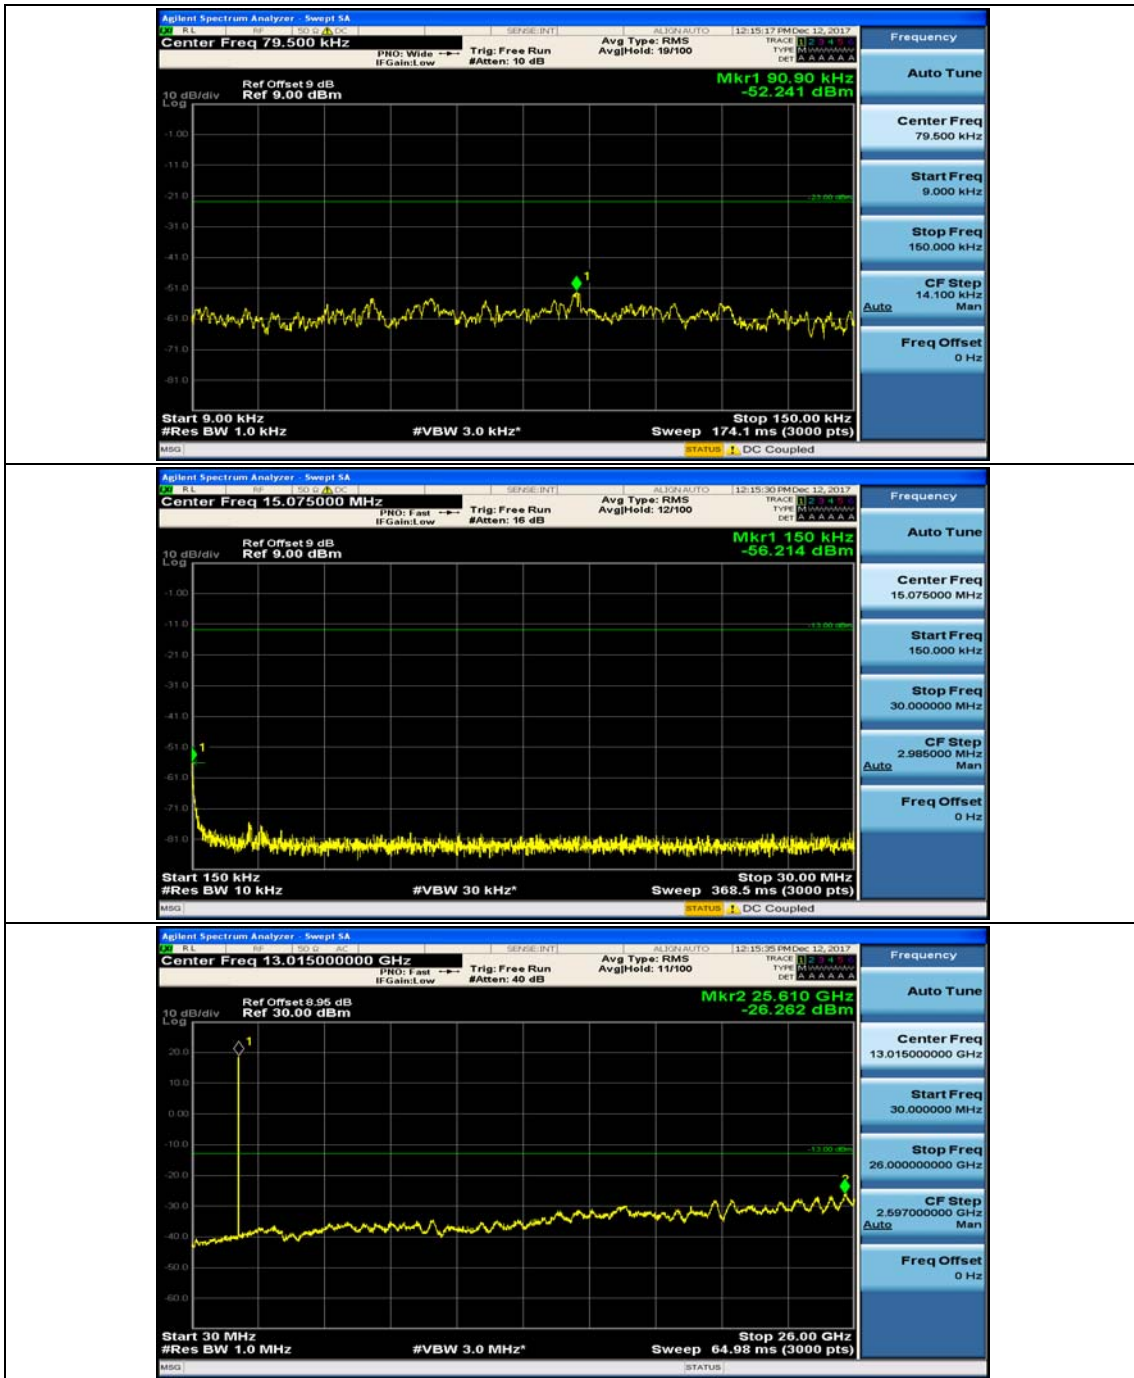

Channel Bandwidth: 5 MHz

(Channel Bandwidth: 5 MHz)_MCH_QPSK_1RB#0

(Channel Bandwidth: 5 MHz)_MCH_QPSK_1RB#12

(Channel Bandwidth: 5 MHz)_HCH_QPSK_1RB#0

(Channel Bandwidth: 5 MHz)_HCH_QPSK_1RB#12

(Channel Bandwidth: 5 MHz)_LCH_16QAM_1RB#0

(Channel Bandwidth: 5 MHz)_LCH_16QAM_1RB#12

(Channel Bandwidth: 5 MHz)_MCH_16QAM_1RB#0

(Channel Bandwidth: 5 MHz)_MCH_16QAM_1RB#12

(Channel Bandwidth: 5 MHz)_HCH_16QAM_1RB#0

(Channel Bandwidth: 5 MHz)_HCH_16QAM_1RB#12

Channel Bandwidth: 10 MHz

Channel Bandwidth: 10 MHz_MCH_QPSK_1RB#0

Channel Bandwidth: 10 MHz_MCH_QPSK_1RB#24

Channel Bandwidth: 10 MHz_HCH_QPSK_1RB#0

Channel Bandwidth: 10 MHz_HCH_QPSK_1RB#24

Channel Bandwidth: 10 MHz_LCH_16QAM_1RB#0