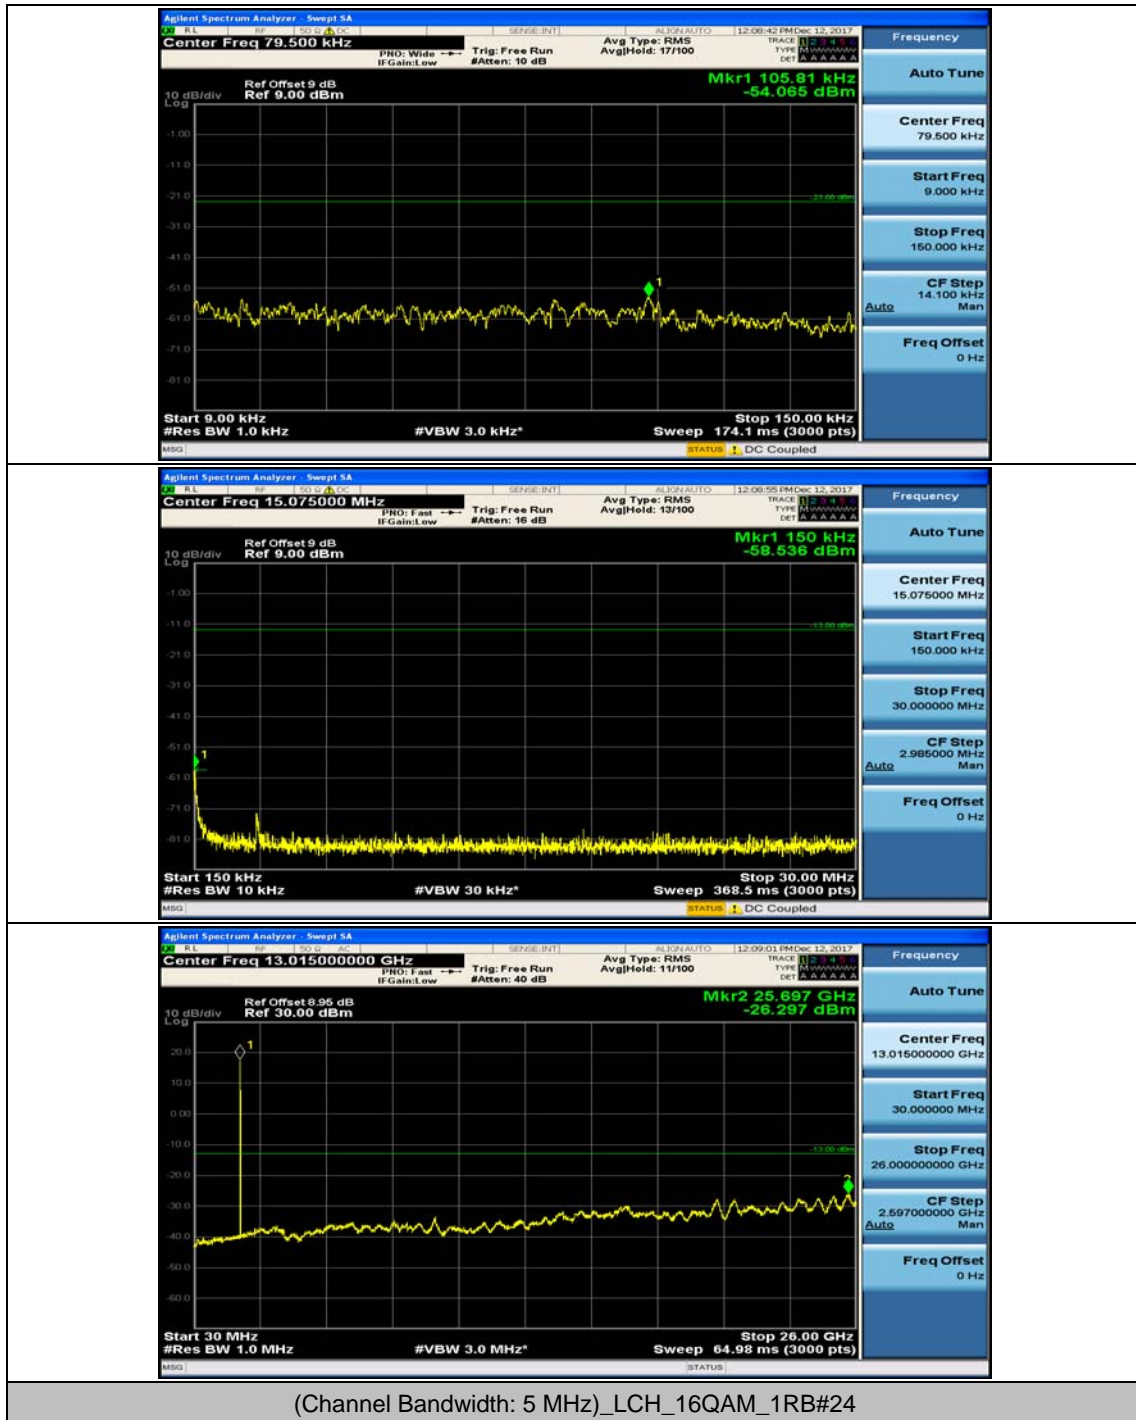

Channel Bandwidth: 5 MHz

(Channel Bandwidth: 5 MHz)_MCH_QPSK_1RB#0

(Channel Bandwidth: 5 MHz)_MCH_QPSK_1RB#12

(Channel Bandwidth: 5 MHz)_HCH_QPSK_1RB#0

(Channel Bandwidth: 5 MHz)_HCH_QPSK_1RB#12

(Channel Bandwidth: 5 MHz)_LCH_16QAM_1RB#0

(Channel Bandwidth: 5 MHz)_LCH_16QAM_1RB#12

(Channel Bandwidth: 5 MHz)_MCH_16QAM_1RB#0

(Channel Bandwidth: 5 MHz)_MCH_16QAM_1RB#12

(Channel Bandwidth: 5 MHz)_HCH_16QAM_1RB#0

(Channel Bandwidth: 5 MHz)_HCH_16QAM_1RB#12