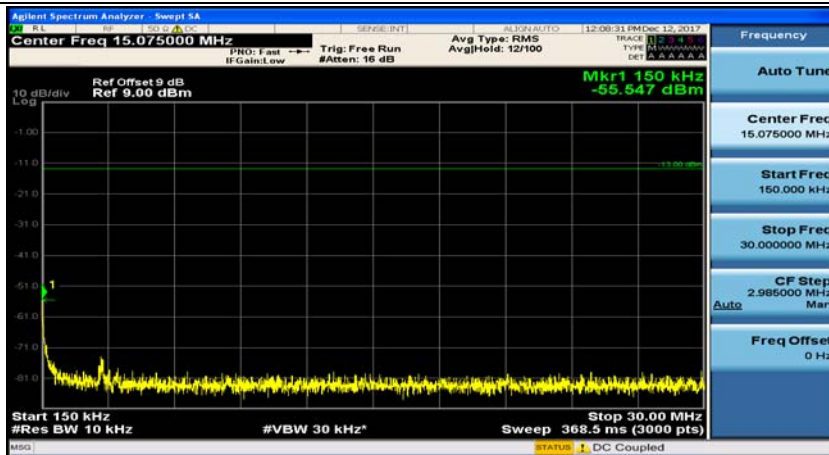

Channel Bandwidth: 5 MHz

(Channel Bandwidth: 5 MHz)_MCH_QPSK_1RB#0

(Channel Bandwidth: 5 MHz)_MCH_QPSK_1RB#12

(Channel Bandwidth: 5 MHz)_HCH_QPSK_1RB#0

(Channel Bandwidth: 5 MHz)_HCH_QPSK_1RB#12

(Channel Bandwidth: 5 MHz)_LCH_16QAM_1RB#0