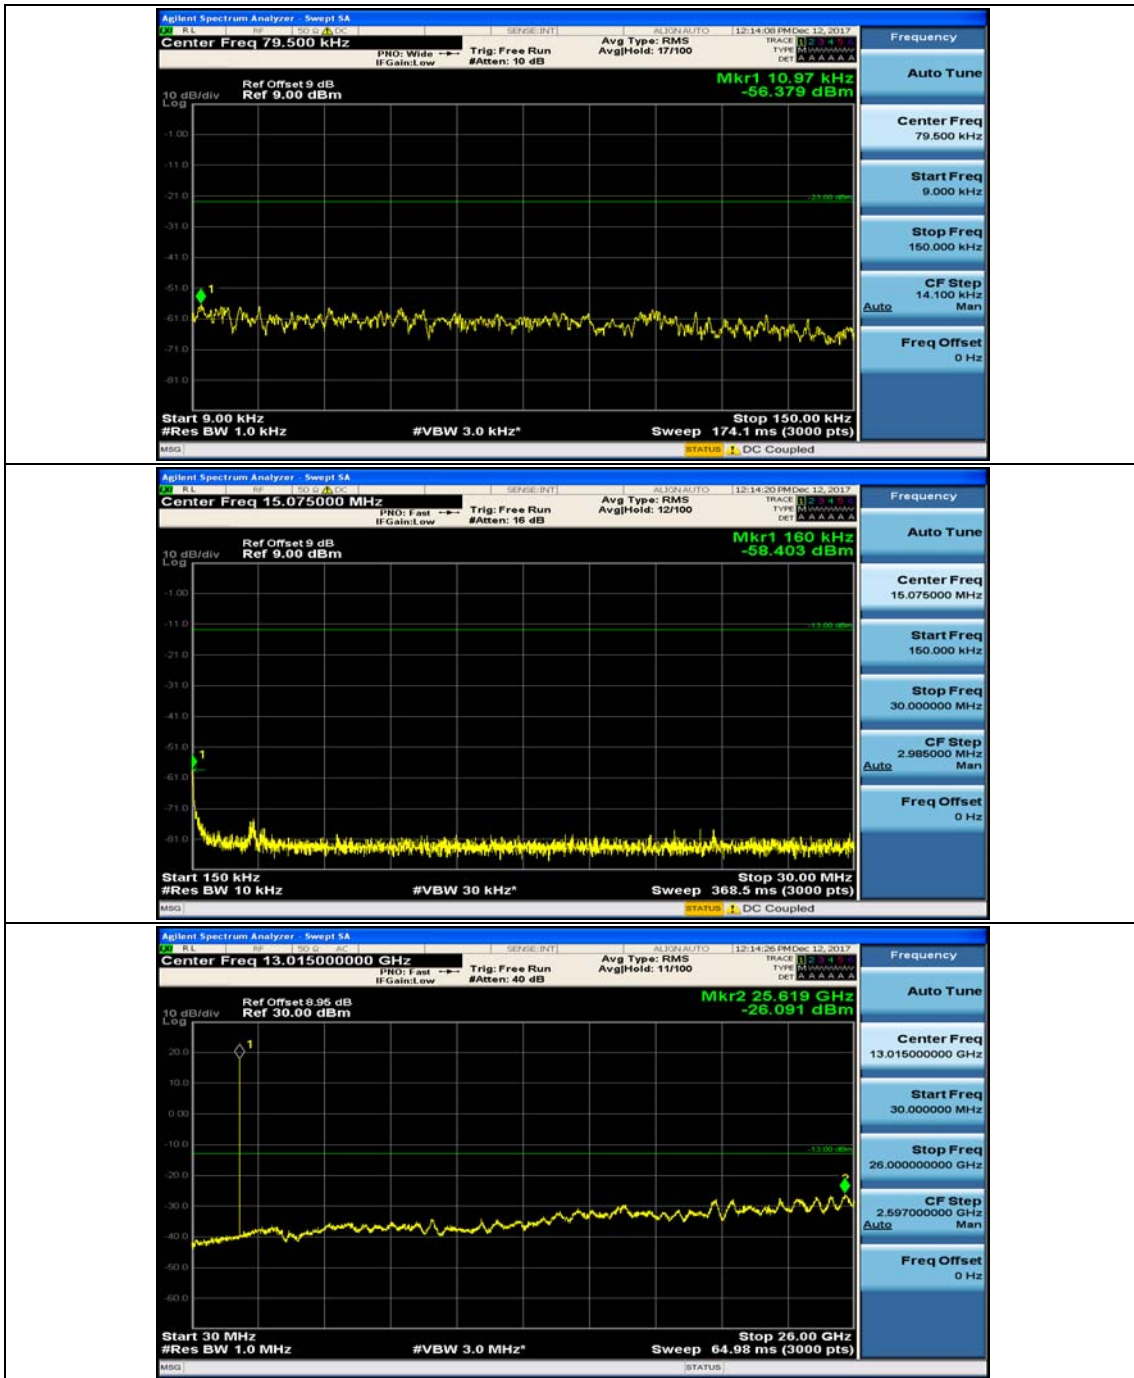

Channel Bandwidth: 5 MHz

(Channel Bandwidth: 5 MHz)_MCH_QPSK_1RB#0

(Channel Bandwidth: 5 MHz)_MCH_QPSK_1RB#12

(Channel Bandwidth: 5 MHz)_HCH_QPSK_1RB#0

(Channel Bandwidth: 5 MHz)_HCH_QPSK_1RB#12

(Channel Bandwidth: 5 MHz)_LCH_16QAM_1RB#0

(Channel Bandwidth: 5 MHz)_LCH_16QAM_1RB#12

(Channel Bandwidth: 5 MHz)_MCH_16QAM_1RB#0

(Channel Bandwidth: 5 MHz)_MCH_16QAM_1RB#12

(Channel Bandwidth: 5 MHz)_HCH_16QAM_1RB#0

(Channel Bandwidth: 5 MHz)_HCH_16QAM_1RB#12

Channel Bandwidth: 10 MHz

Channel Bandwidth: 10 MHz_MCH_QPSK_1RB#0

Channel Bandwidth: 10 MHz_MCH_QPSK_1RB#24

Channel Bandwidth: 10 MHz_HCH_QPSK_1RB#0

Channel Bandwidth: 10 MHz_HCH_QPSK_1RB#24

Channel Bandwidth: 10 MHz_LCH_16QAM_1RB#0