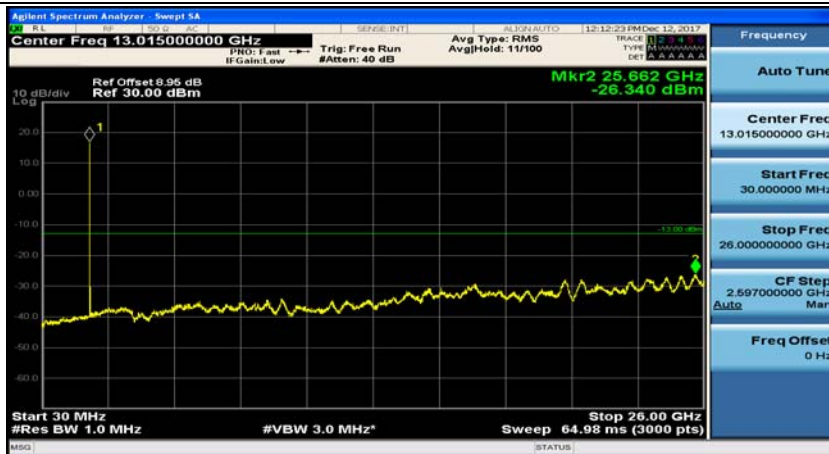

Channel Bandwidth: 5 MHz

(Channel Bandwidth: 5 MHz)_MCH_QPSK_1RB#0

(Channel Bandwidth: 5 MHz)_MCH_QPSK_1RB#12

(Channel Bandwidth: 5 MHz)_HCH_QPSK_1RB#0

(Channel Bandwidth: 5 MHz)_HCH_QPSK_1RB#12

(Channel Bandwidth: 5 MHz)_LCH_16QAM_1RB#0