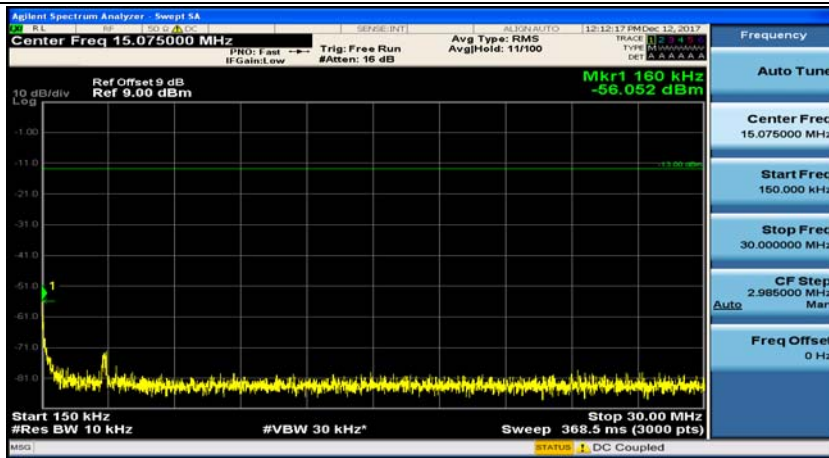

Channel Bandwidth: 5 MHz

(Channel Bandwidth: 5 MHz)_MCH_QPSK_1RB#0

(Channel Bandwidth: 5 MHz)_MCH_QPSK_1RB#12

(Channel Bandwidth: 5 MHz)_HCH_QPSK_1RB#0

(Channel Bandwidth: 5 MHz)_HCH_QPSK_1RB#12

(Channel Bandwidth: 5 MHz)_LCH_16QAM_1RB#0