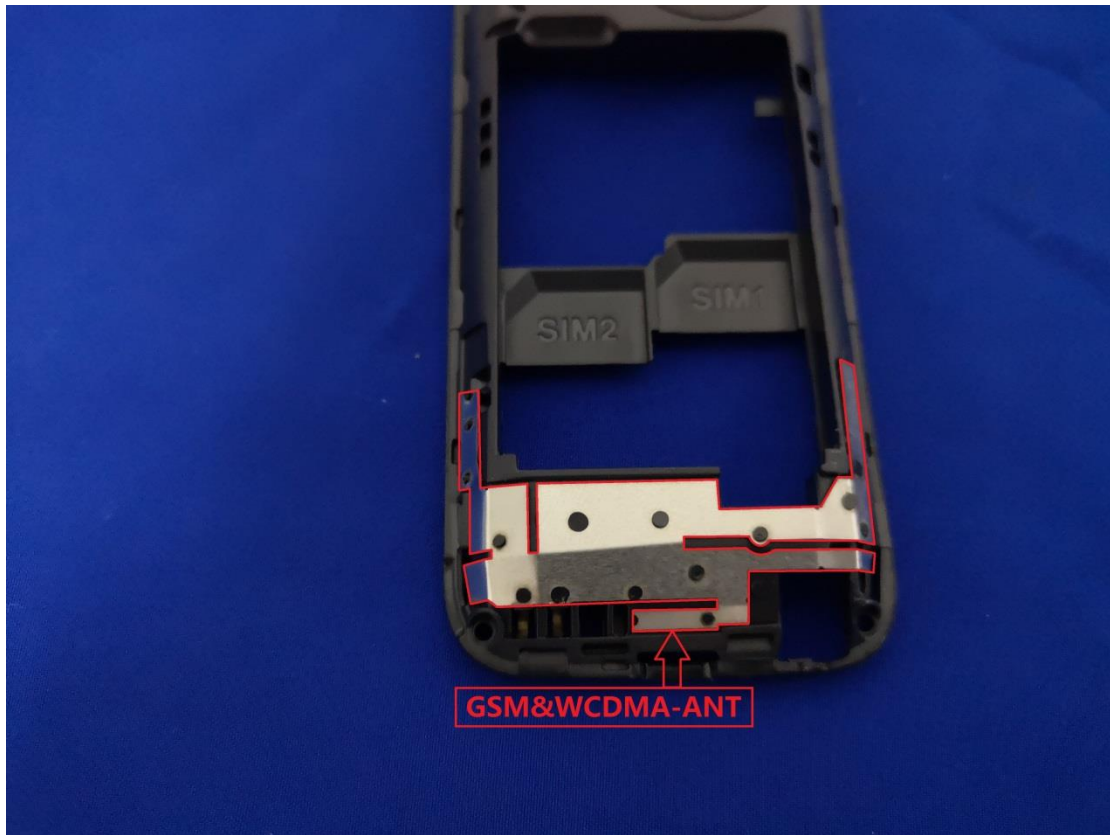

EUT Photos (Model: JS301)

EUT Antenna Locations

SAR Test Setup Photos

Head

Right Cheek

Right Tilted

Left Cheek

Left Tilted

Body

Front side (10mm)

Back side(10mm)