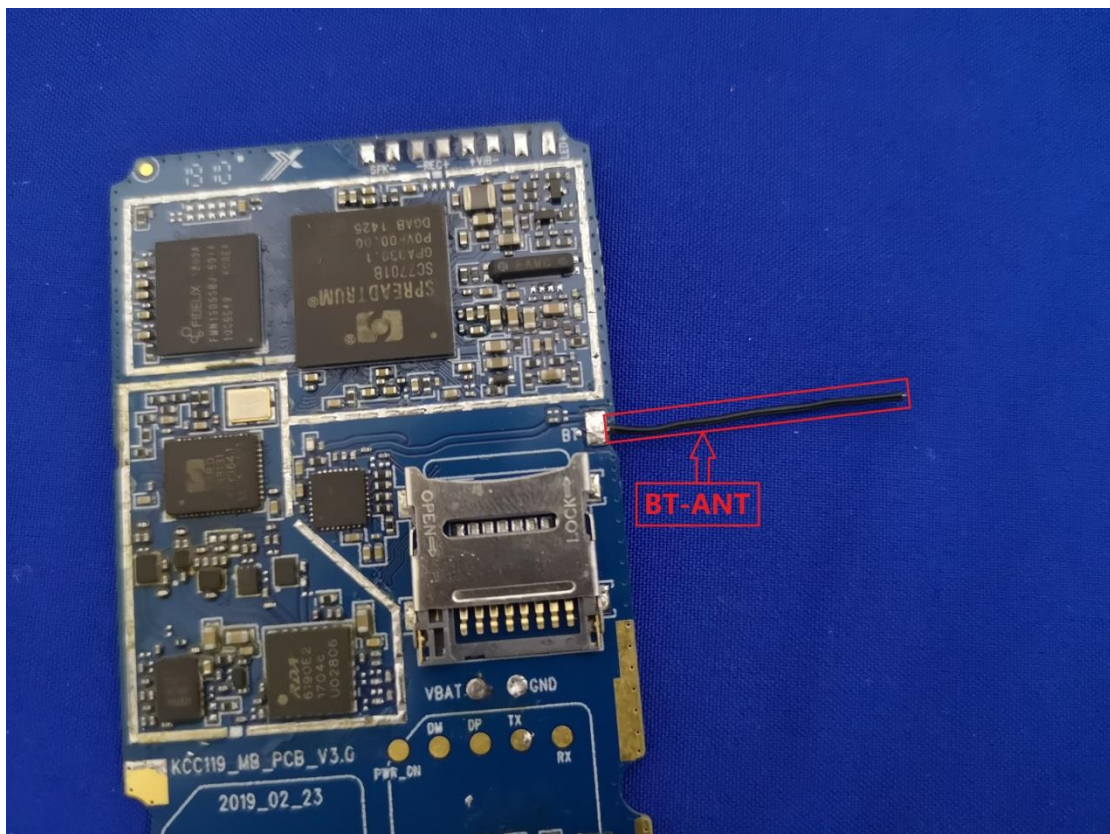

EUT Photos (Model: JS301)

EUT Antenna Locations

SAR Test Setup Photos

Head

Right Cheek

Right Tilted

Left Cheek

Left Tilted

Body

Front side (10mm)

Back side(10mm)