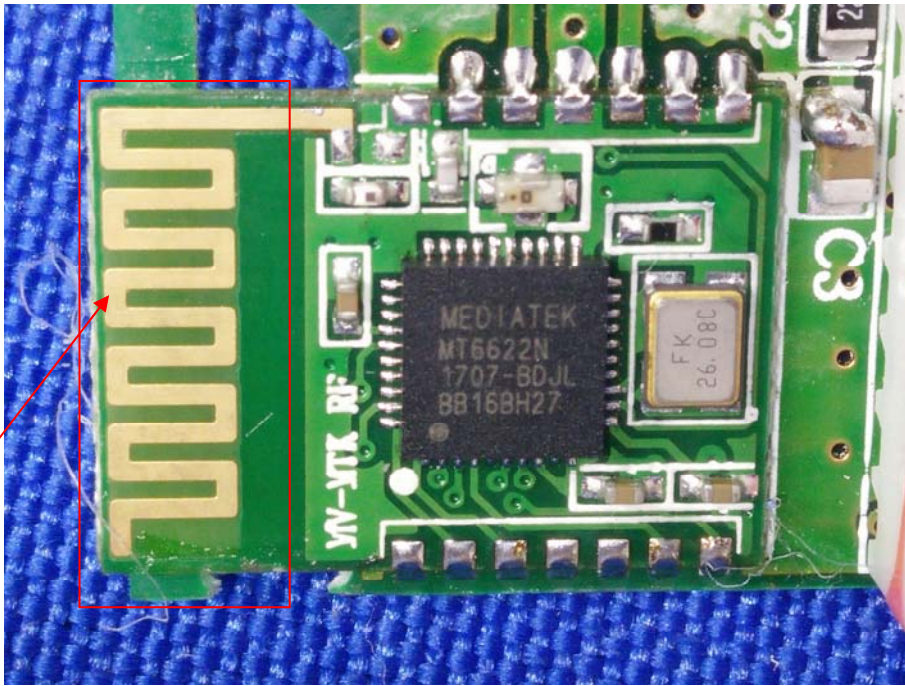

## Appendix B: Photographs of EUT

**Product: Powered Speaker**

**Model: MEGA-1**

**Internal Photos**

BT Antenna