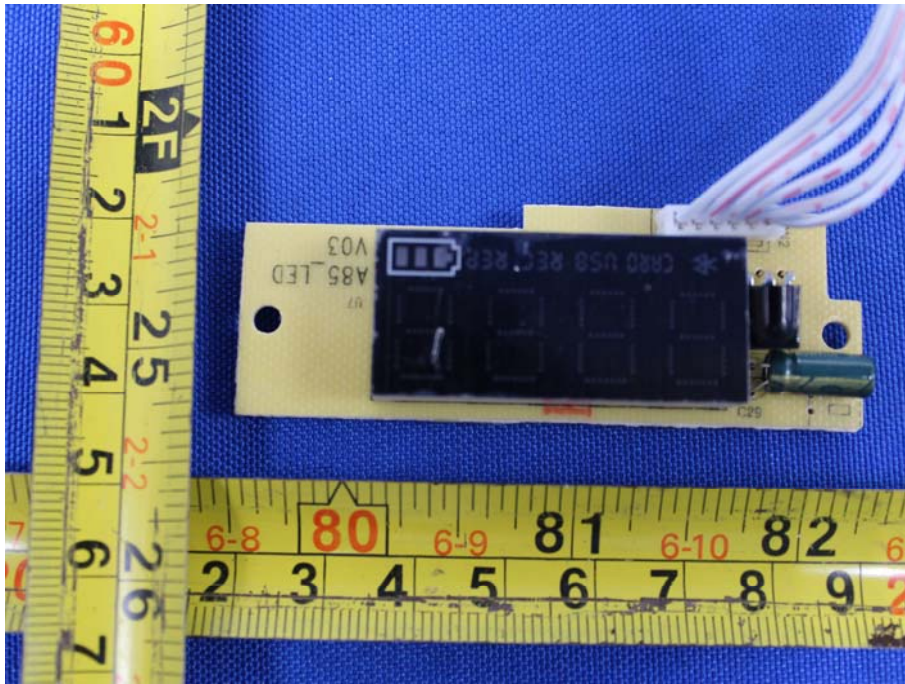

## Appendix B: Photographs of EUT

**Product: Powered Speaker**

**Model: MEGA-1**

**Internal Photos**

BT Antenna