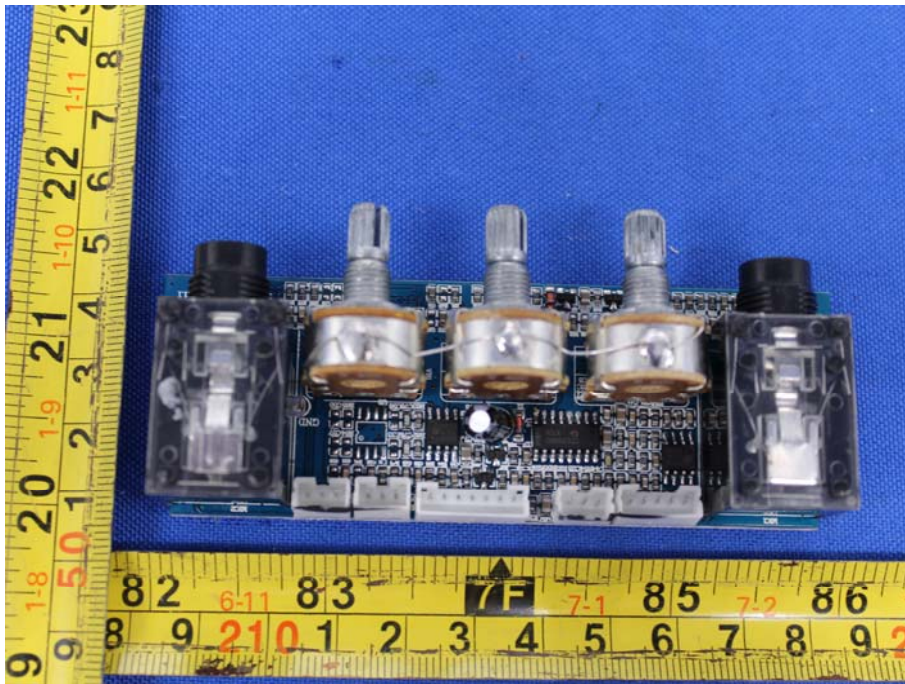

Appendix B: Photographs of EUT

Product: Powered Speaker

Model: KS-1

Internal Photos

Antenna