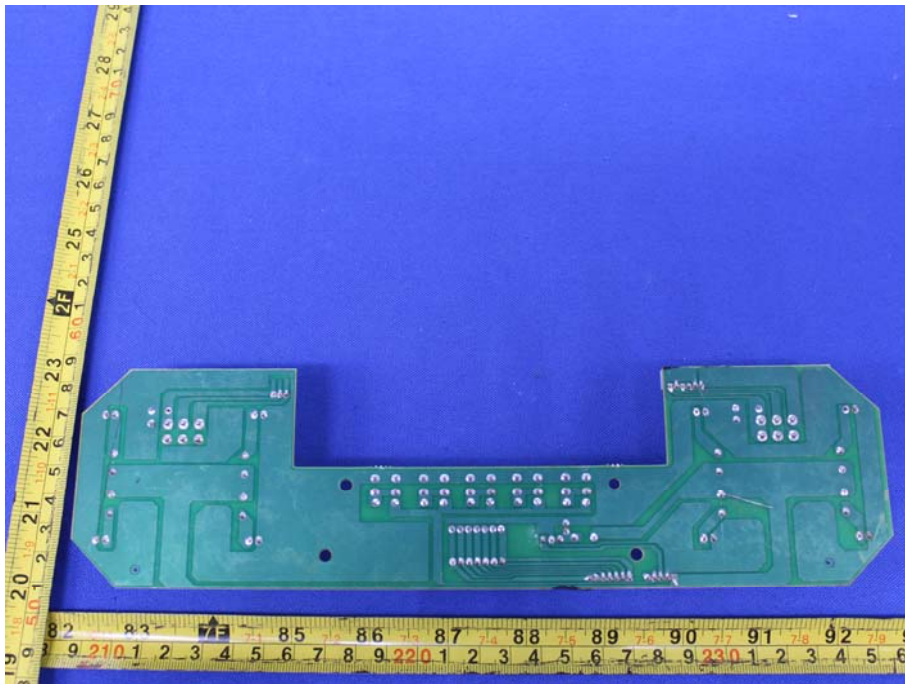

Appendix B: Photographs of EUT

Product: Powered Speaker

Model: KS-1

Internal Photos

Antenna