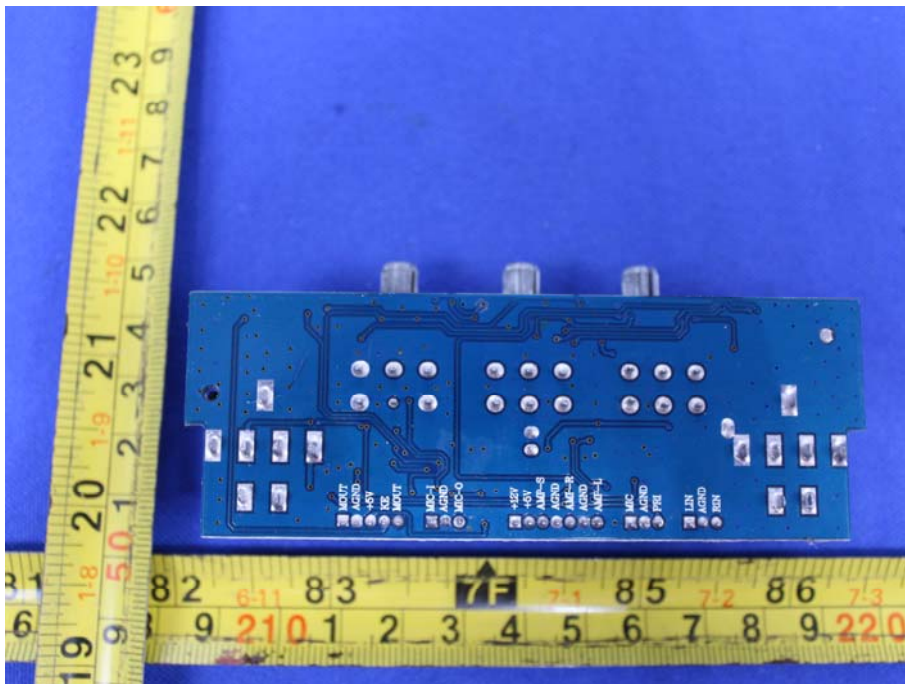

Appendix B: Photographs of EUT

Product: Powered Speaker

Model: KS-1

Internal Photos

Antenna