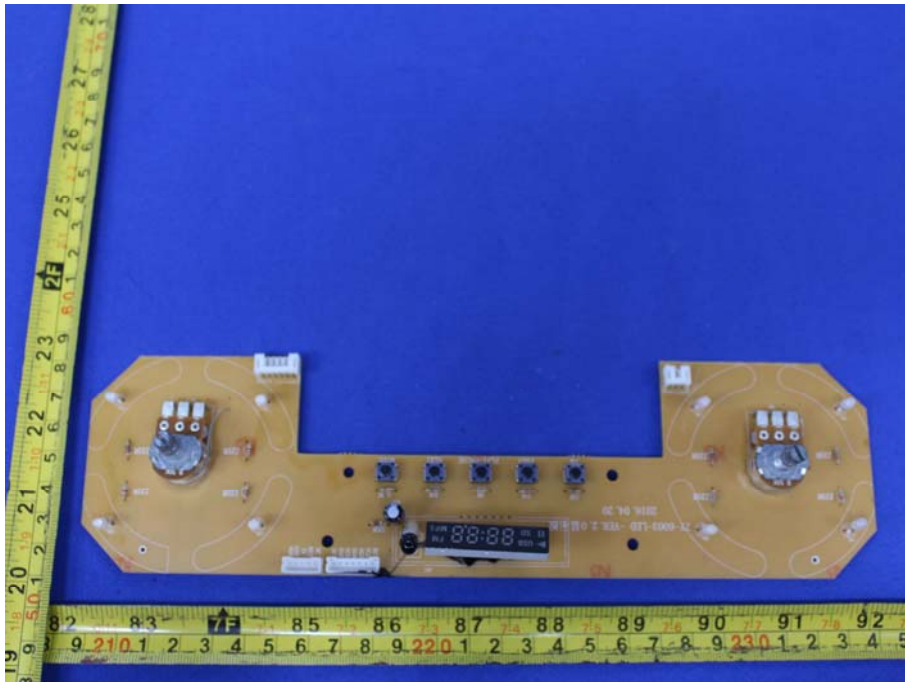

Appendix B: Photographs of EUT

Product: Powered Speaker

Model: KS-1

Internal Photos

Antenna