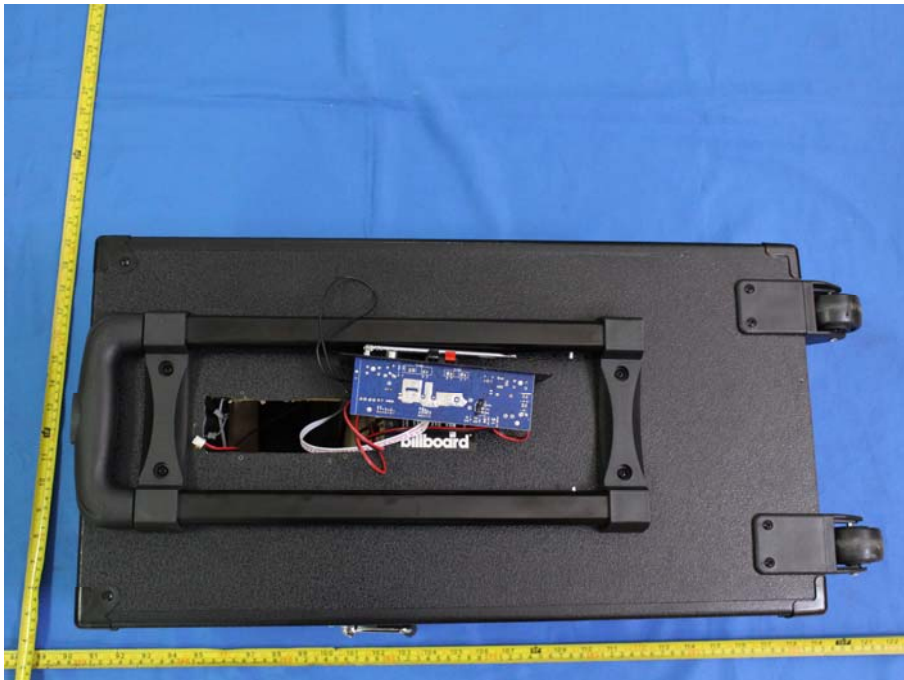

Appendix B: Photographs of EUT

Product: Powered Speaker

Model: KS-1

Internal Photos

Antenna