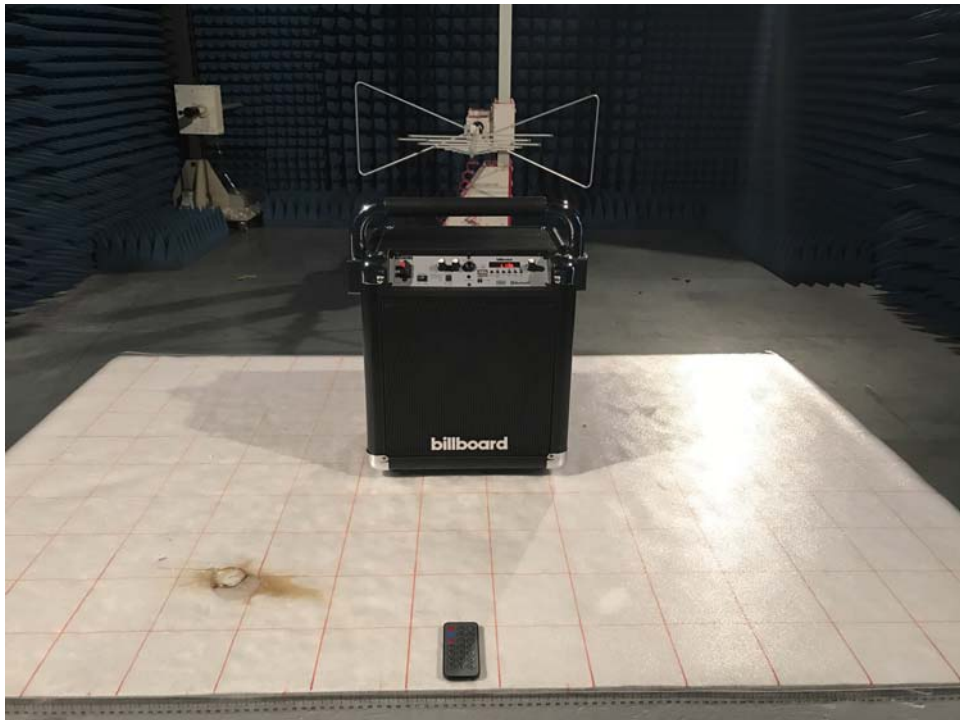

Appendix A: Photographs of Test Setup

Product: Powered Speaker

Model: T1-BLK

Radiated Emission

CE