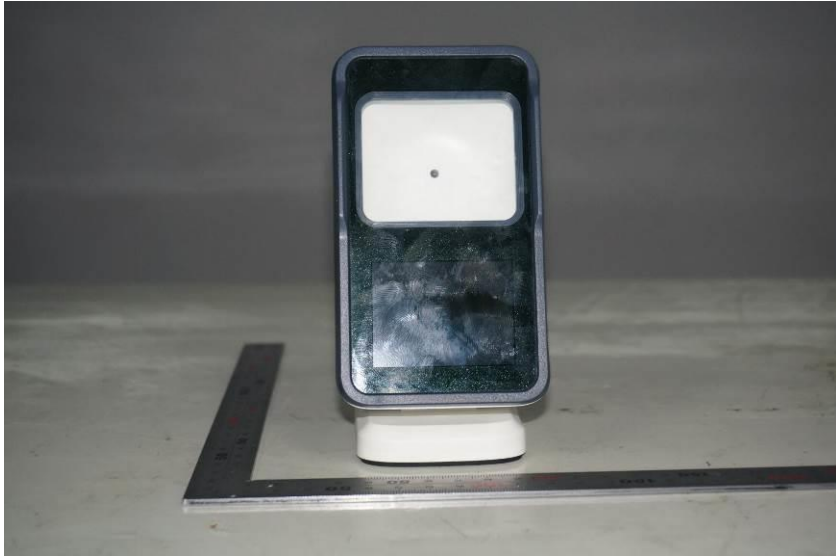

## **External Photos**

<b>Applicant:</b>	Beijing Inspiry Technology Co., Ltd.
<b>Address of Applicant:</b>	Room D5, 1st Building, No.6, Shangdi West Road, Haidian District, Beijing City, P.R. China
<b>Equipment Under Test (EUT):</b>	
<b>Product Name:</b>	Inspiry Smart Box V
<b>Model No.:</b>	PPS7210