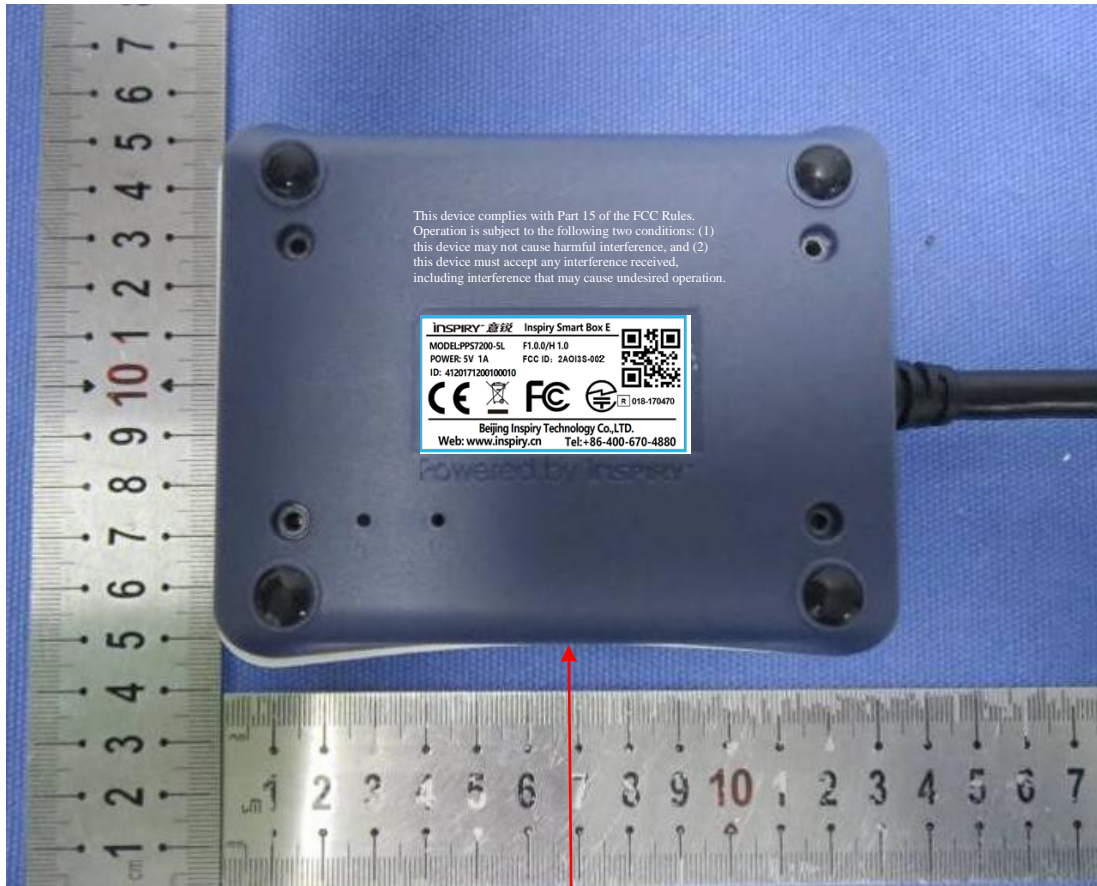

# Label location

## FCC ID:2AOI3S-002

Size: 30mm\*50mm