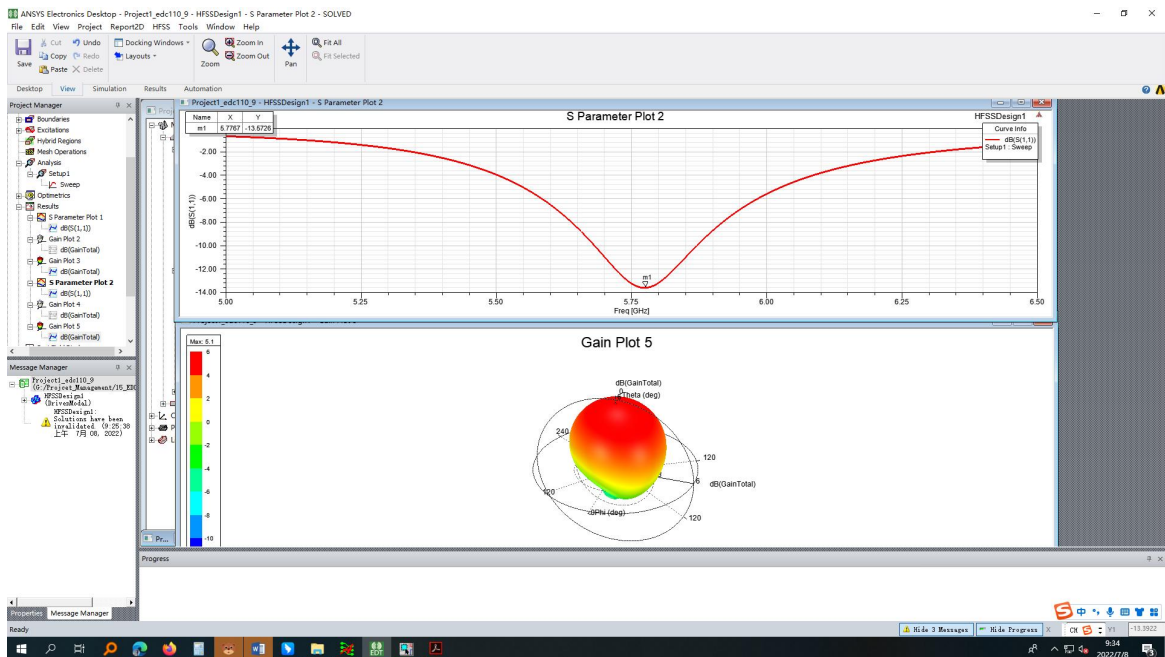

# RB-00015 ANT Report

metal patch: 12.8\*12.8mm  
gnd: 20\*20mm

Manufacturer: Robobloq Co.,Ltd  
Address:Room 2301-2302,Building 6, Shenzhen International Innovation Valley, Dashi 1st Road, Xili,  
Nanshan District,Shenzhen, Guangdong, China