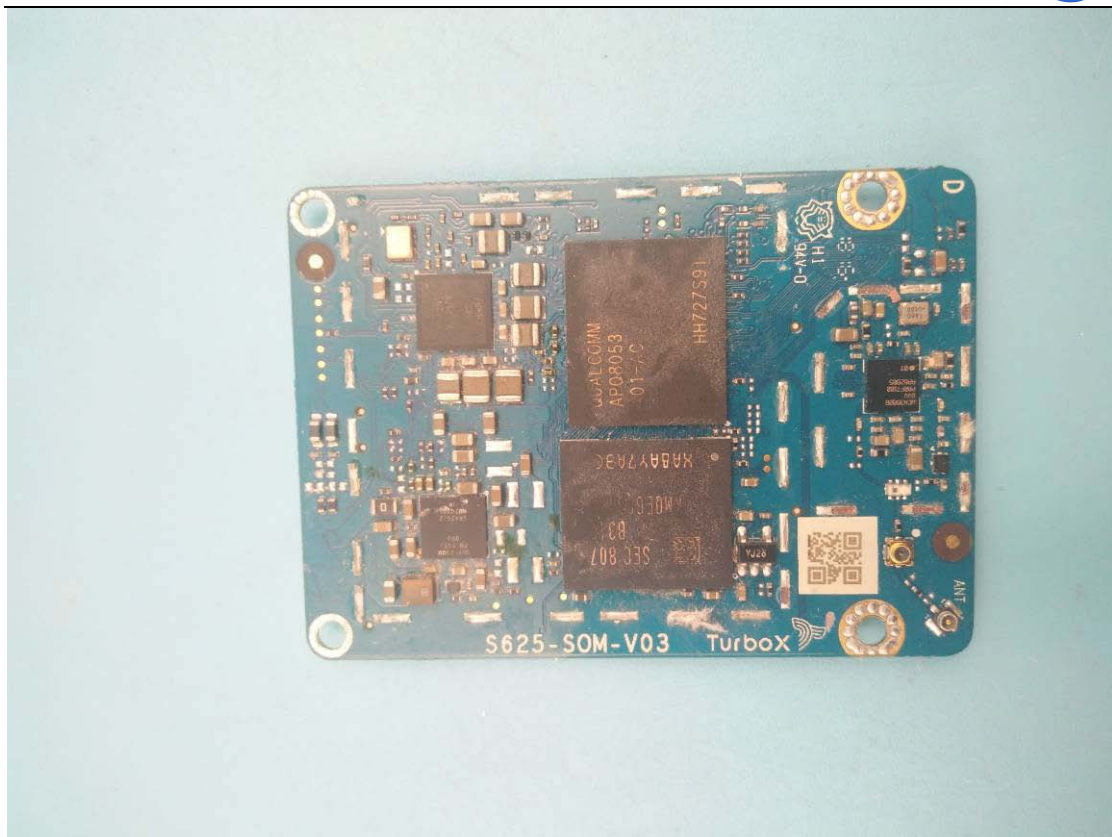

## Model Name: TurboX S626

### Internal Photos

#### 1. EUT uncover view

2. Mainboard front view

### 3. Mainboard rear view