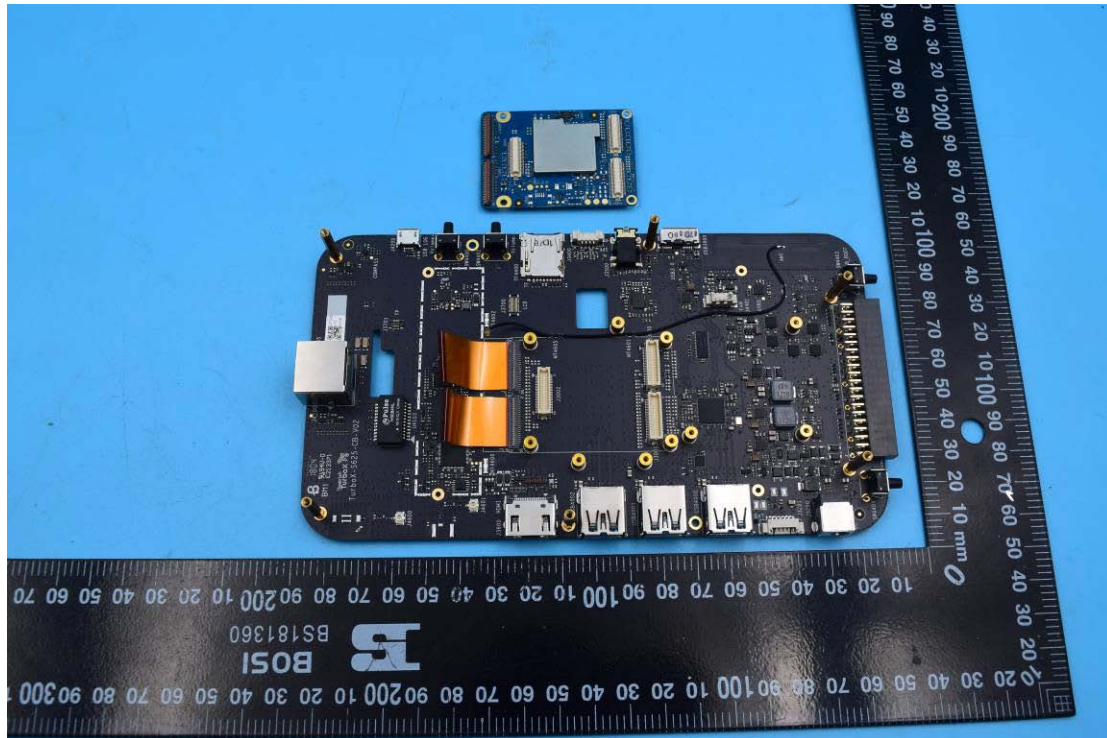

## Model Name: TurboX S626

### Internal Photos

#### 1. EUT uncover view

2. Mainboard front view

### 3. Mainboard rear view