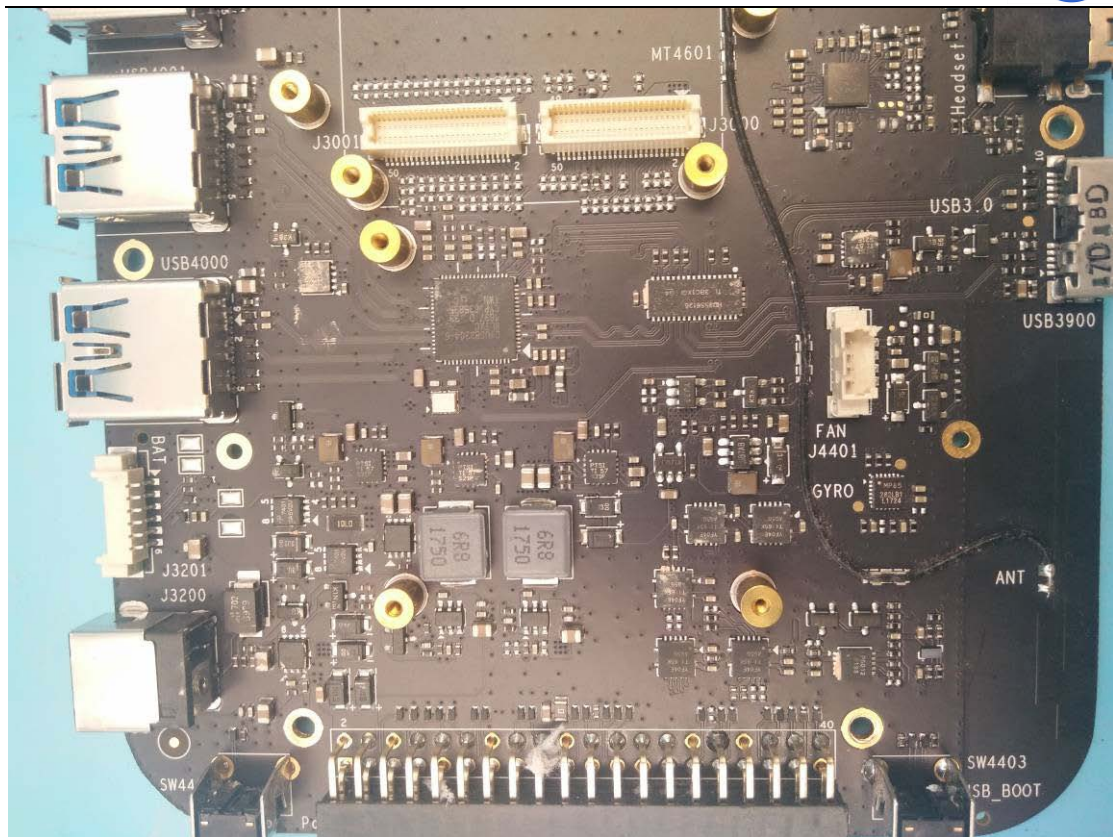

## Model Name: TurboX S626

### Internal Photos

#### 1. EUT uncover view

2. Mainboard front view

### 3. Mainboard rear view