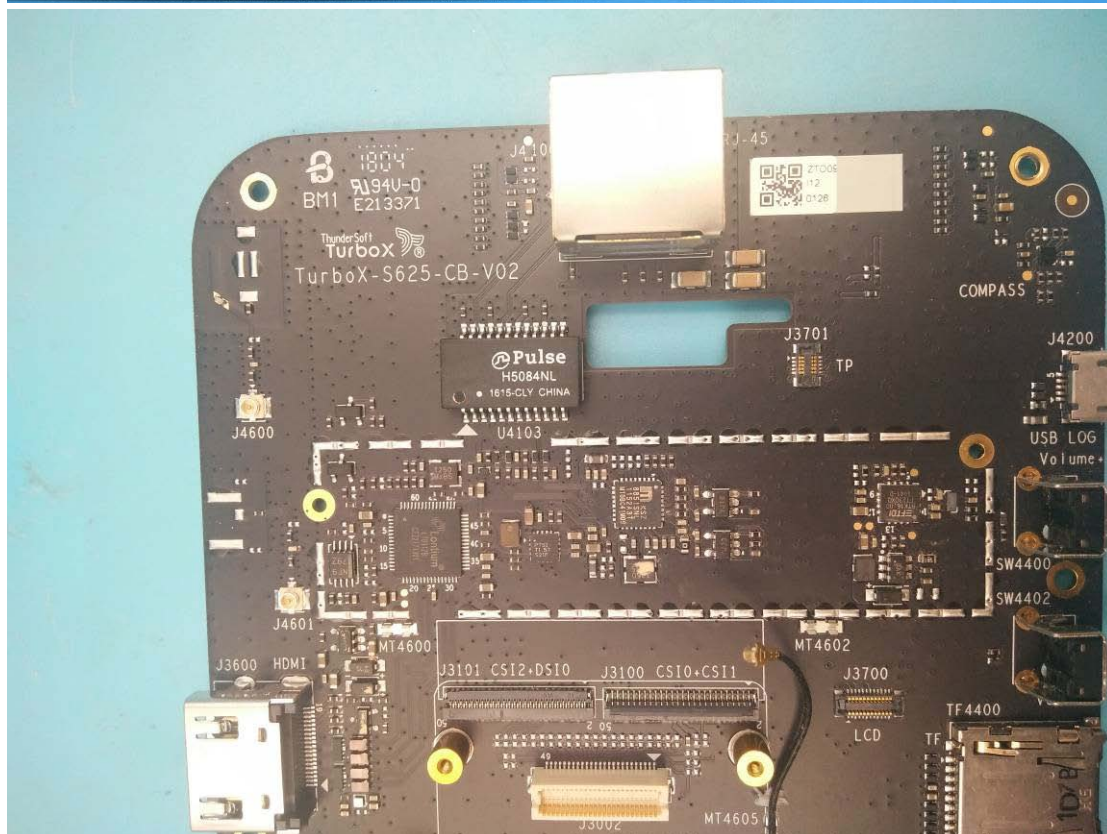

## Model Name: TurboX S626

### Internal Photos

#### 1. EUT uncover view

2. Mainboard front view

### 3. Mainboard rear view