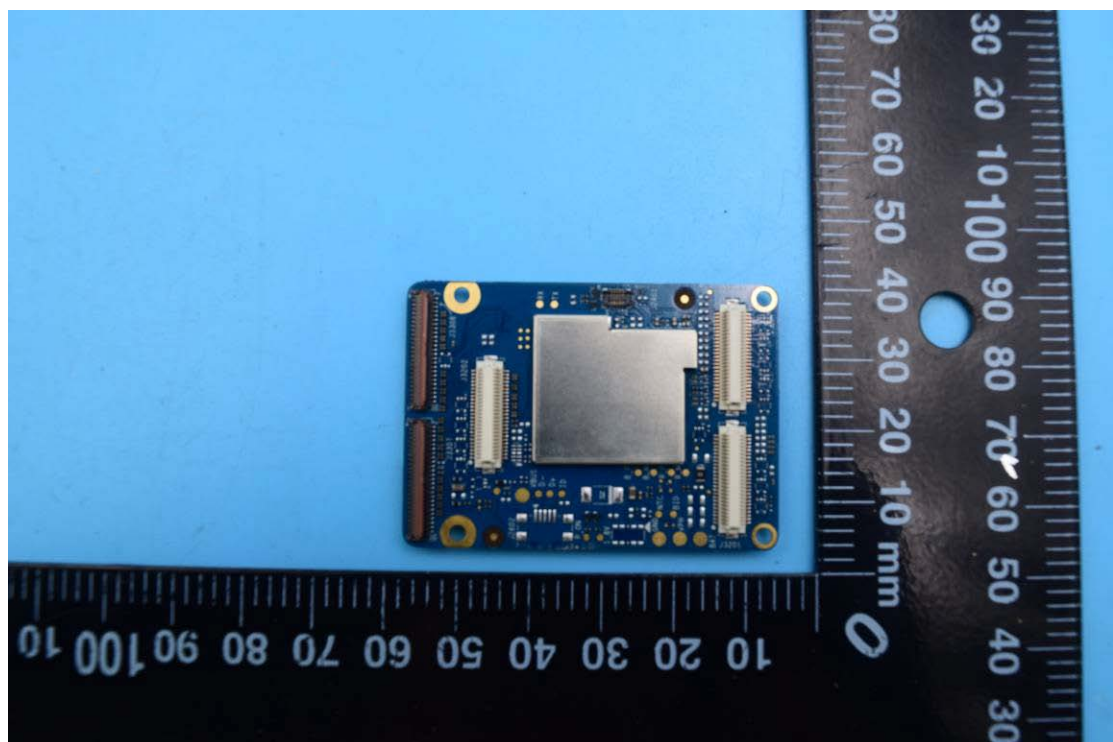

## Model Name: TurboX S626

### Internal Photos

#### 1. EUT uncover view

2. Mainboard front view

#### 4. Antenna view