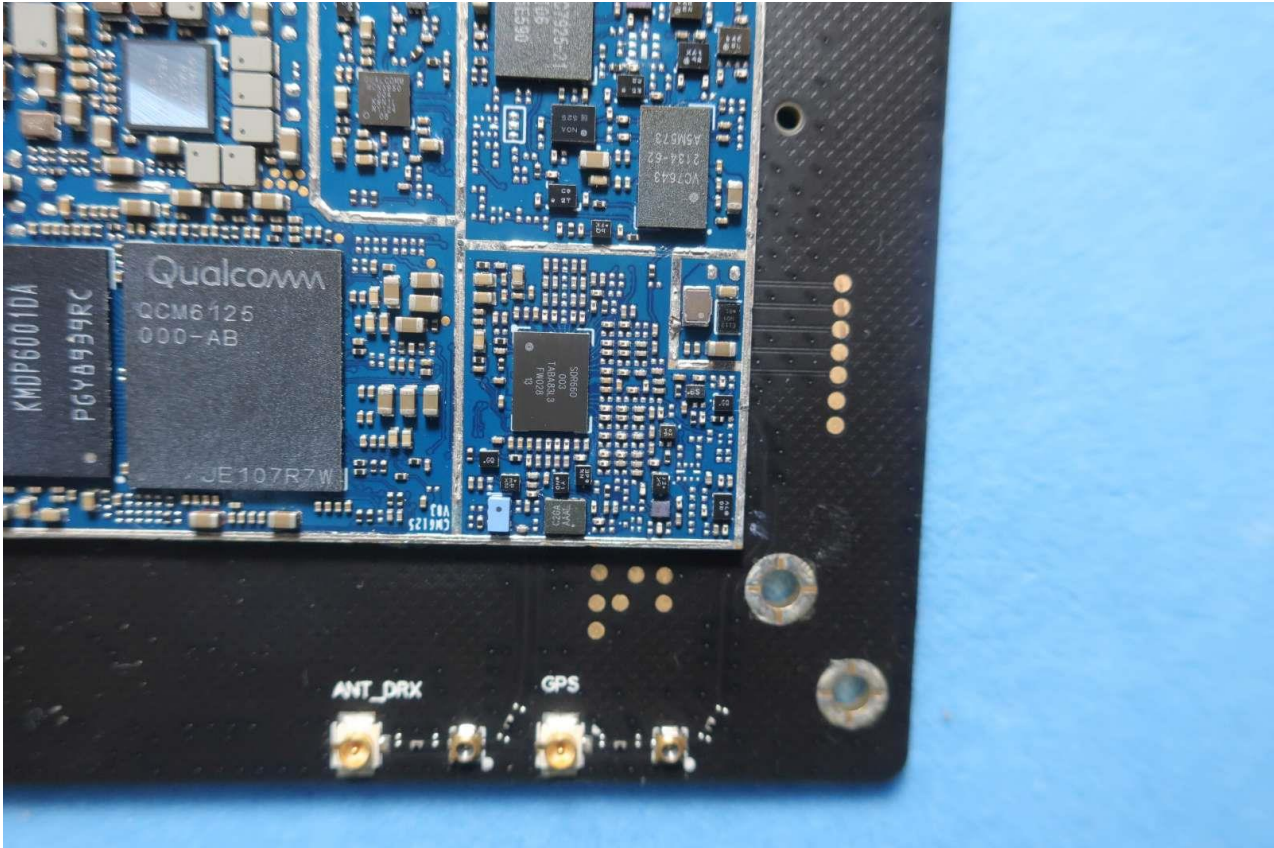

3. Internal Photograph of EUT

Brand Name: TurboX / Model Name: CM6125

Brand Name: TurboX / Model Name: CM6125

Brand Name: TurboX / Model Name: CM6125

Brand Name: TurboX / Model Name: CM6125

Brand Name: TurboX / Model Name: CM6125

Brand Name: TurboX / Model Name: CM6125

Brand Name: TurboX / Model Name: CM6125

Brand Name: TurboX / Model Name: CM6125

Brand Name: TurboX / Model Name: CM6125

Brand Name: TurboX / Model Name: CM6125

Brand Name: TurboX / Model Name: CM6125