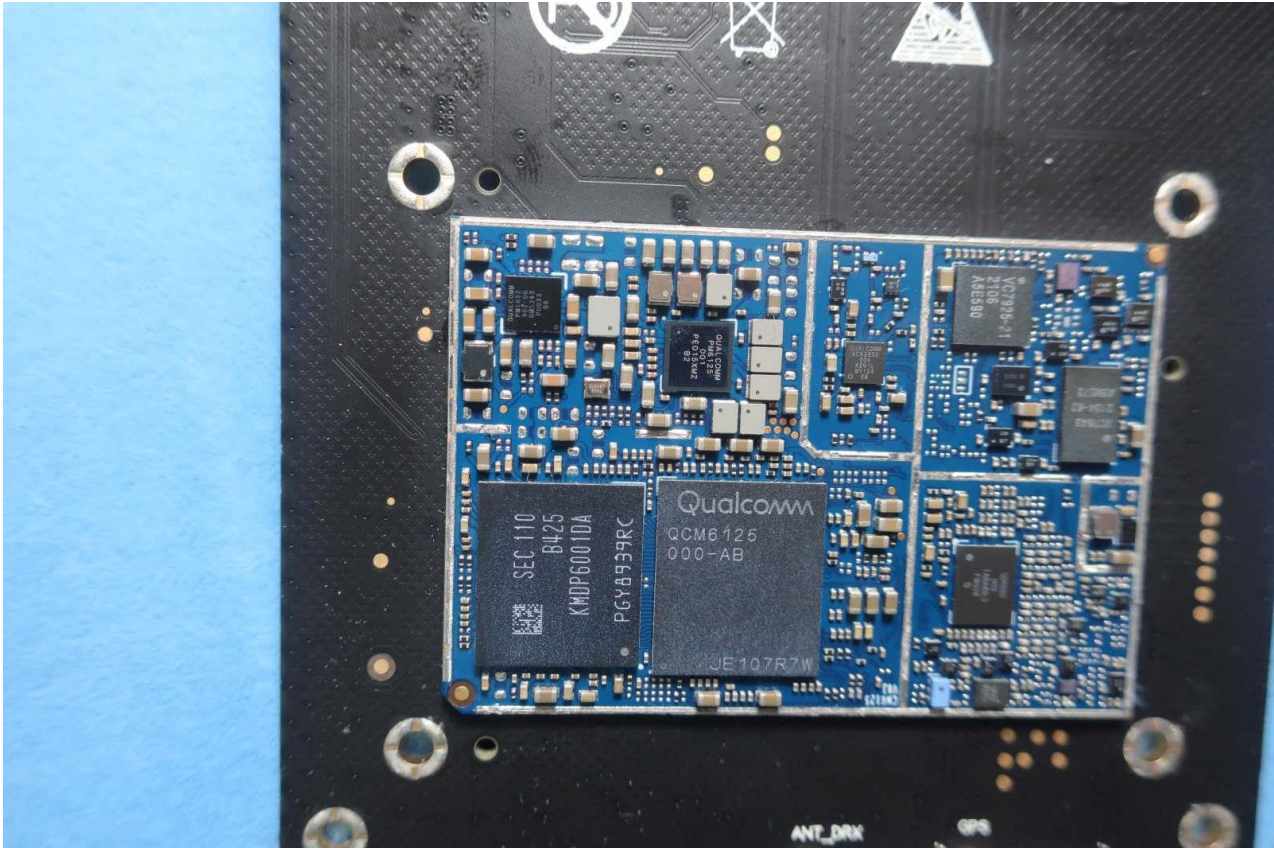

3. Internal Photograph of EUT

Brand Name: TurboX / Model Name: CM6125

Brand Name: TurboX / Model Name: CM6125

Brand Name: TurboX / Model Name: CM6125

Brand Name: TurboX / Model Name: CM6125

Brand Name: TurboX / Model Name: CM6125

Brand Name: TurboX / Model Name: CM6125

Brand Name: TurboX / Model Name: CM6125

Brand Name: TurboX / Model Name: CM6125

Brand Name: TurboX / Model Name: CM6125

Brand Name: TurboX / Model Name: CM6125

Brand Name: TurboX / Model Name: CM6125