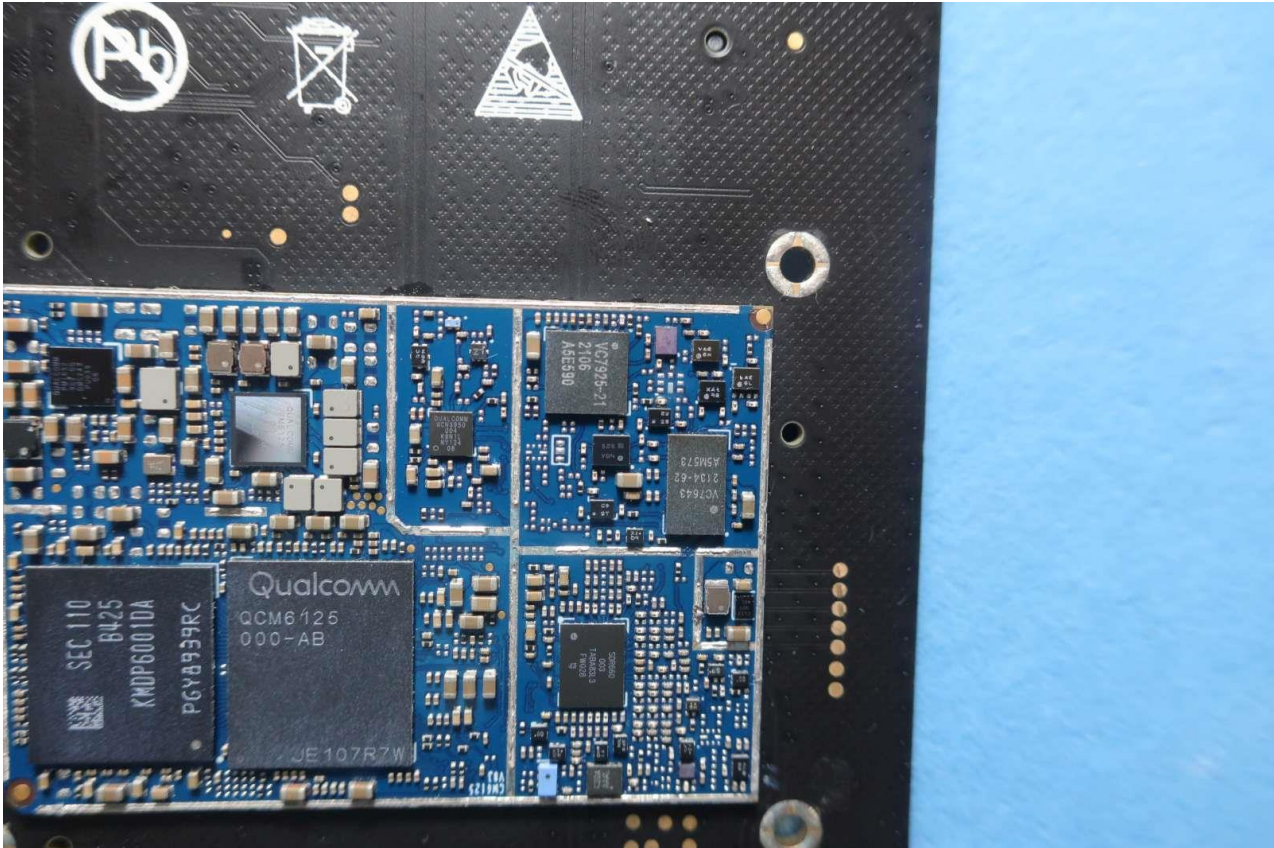

3. Internal Photograph of EUT

Brand Name: TurboX / Model Name: CM6125

Brand Name: TurboX / Model Name: CM6125

Brand Name: TurboX / Model Name: CM6125

Brand Name: TurboX / Model Name: CM6125

Brand Name: TurboX / Model Name: CM6125

Brand Name: TurboX / Model Name: CM6125

Brand Name: TurboX / Model Name: CM6125

Brand Name: TurboX / Model Name: CM6125

Brand Name: TurboX / Model Name: CM6125

Brand Name: TurboX / Model Name: CM6125

Brand Name: TurboX / Model Name: CM6125