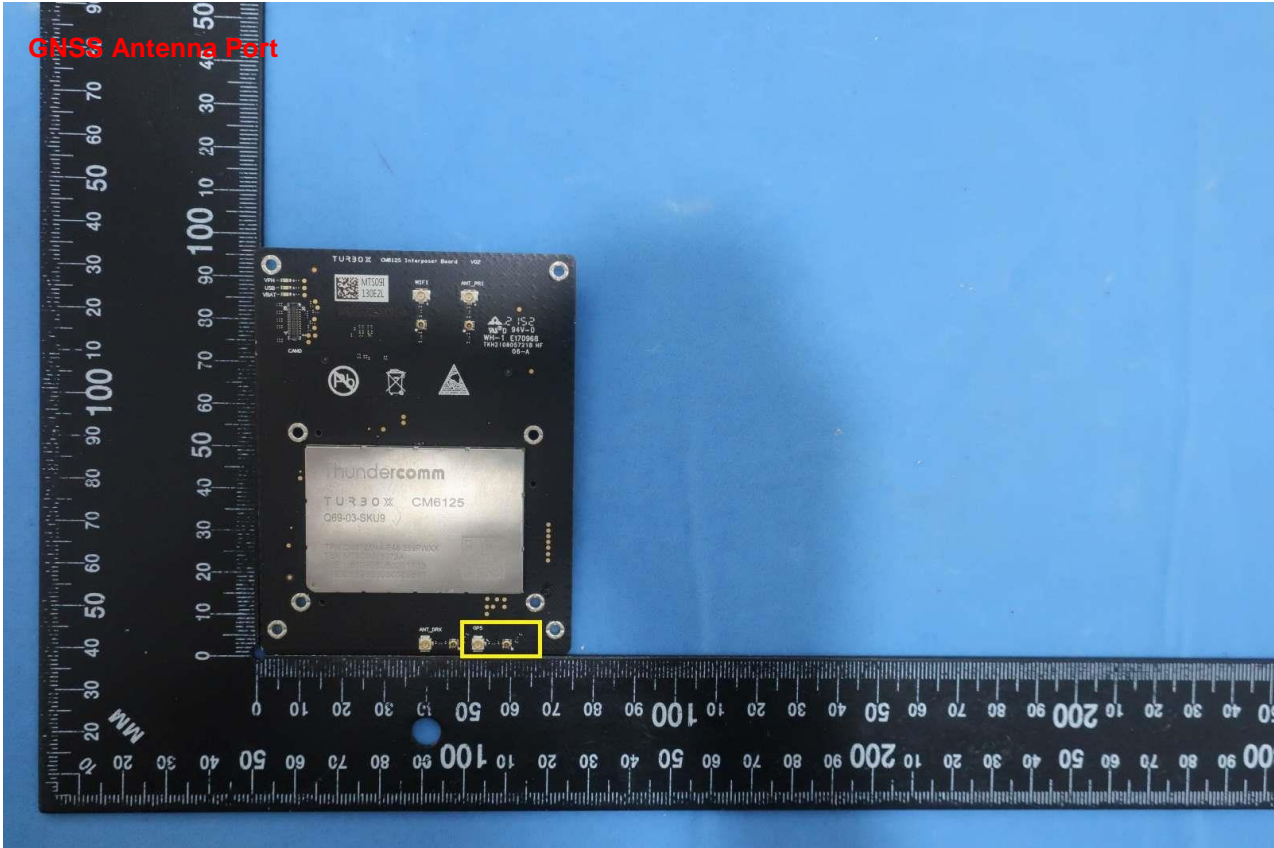

3. Internal Photograph of EUT

Brand Name: TurboX / Model Name: CM6125

Brand Name: TurboX / Model Name: CM6125

Brand Name: TurboX / Model Name: CM6125

Brand Name: TurboX / Model Name: CM6125

Brand Name: TurboX / Model Name: CM6125

Brand Name: TurboX / Model Name: CM6125

Brand Name: TurboX / Model Name: CM6125

Brand Name: TurboX / Model Name: CM6125

Brand Name: TurboX / Model Name: CM6125

Brand Name: TurboX / Model Name: CM6125

Brand Name: TurboX / Model Name: CM6125