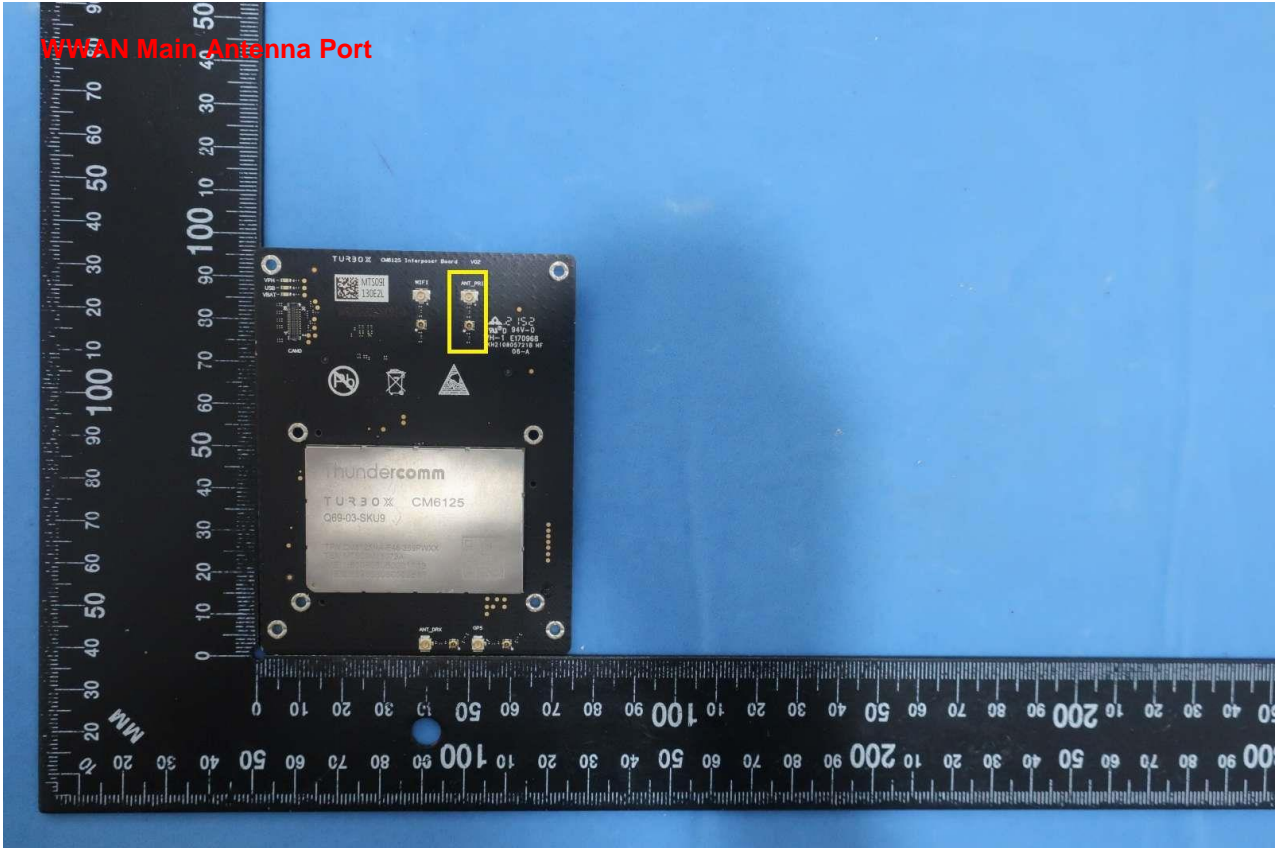

3. Internal Photograph of EUT

Brand Name: TurboX / Model Name: CM6125

Brand Name: TurboX / Model Name: CM6125

Brand Name: TurboX / Model Name: CM6125

Brand Name: TurboX / Model Name: CM6125

Brand Name: TurboX / Model Name: CM6125

Brand Name: TurboX / Model Name: CM6125

Brand Name: TurboX / Model Name: CM6125

Brand Name: TurboX / Model Name: CM6125

Brand Name: TurboX / Model Name: CM6125

Brand Name: TurboX / Model Name: CM6125

Brand Name: TurboX / Model Name: CM6125