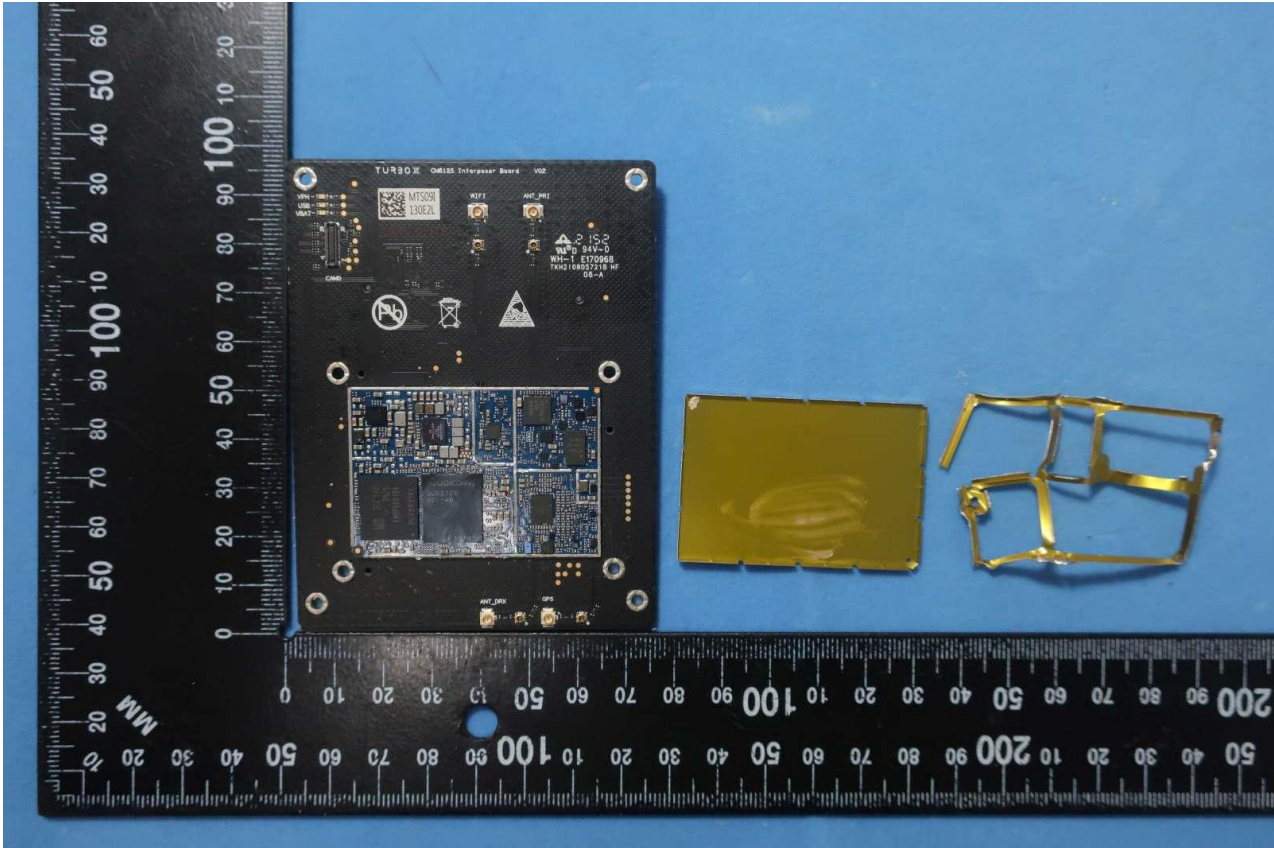

3. Internal Photograph of EUT

Brand Name: TurboX / Model Name: CM6125

Brand Name: TurboX / Model Name: CM6125

Brand Name: TurboX / Model Name: CM6125

Brand Name: TurboX / Model Name: CM6125

Brand Name: TurboX / Model Name: CM6125

Brand Name: TurboX / Model Name: CM6125

Brand Name: TurboX / Model Name: CM6125

Brand Name: TurboX / Model Name: CM6125

Brand Name: TurboX / Model Name: CM6125

Brand Name: TurboX / Model Name: CM6125

Brand Name: TurboX / Model Name: CM6125