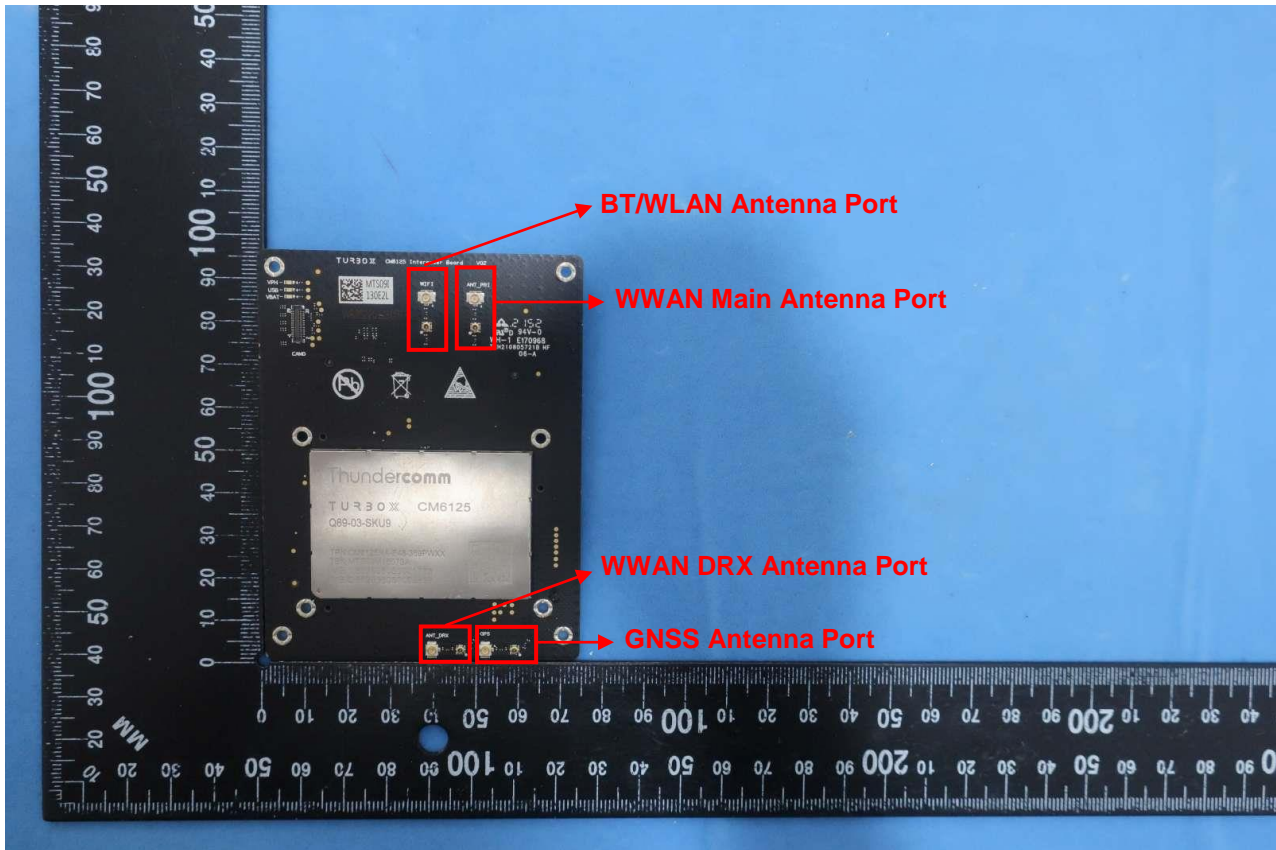

3. Internal Photograph of EUT

Brand Name: TurboX / Model Name: CM6125

Brand Name: TurboX / Model Name: CM6125

Brand Name: TurboX / Model Name: CM6125

Brand Name: TurboX / Model Name: CM6125

Brand Name: TurboX / Model Name: CM6125

Brand Name: TurboX / Model Name: CM6125

Brand Name: TurboX / Model Name: CM6125

Brand Name: TurboX / Model Name: CM6125

Brand Name: TurboX / Model Name: CM6125

Brand Name: TurboX / Model Name: CM6125

Brand Name: TurboX / Model Name: CM6125