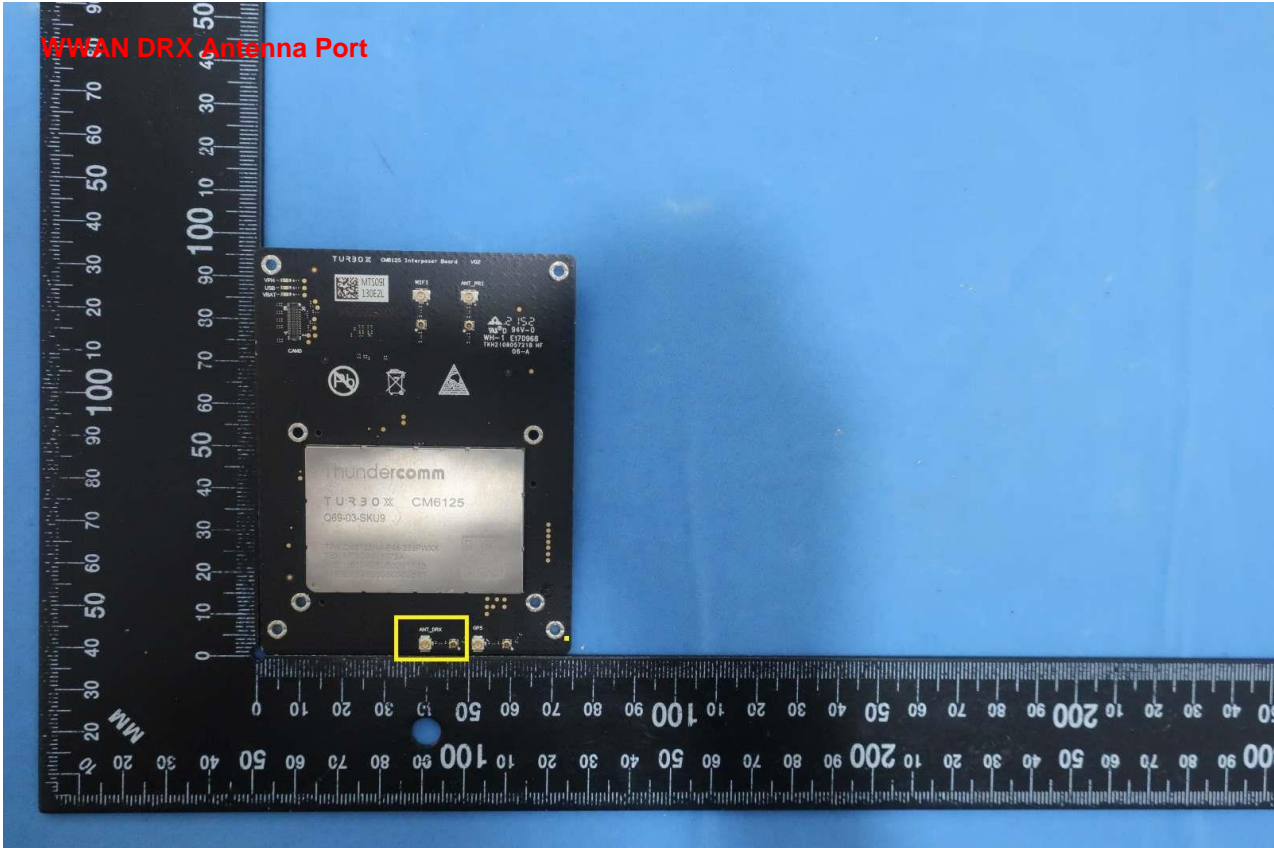

3. Internal Photograph of EUT

Brand Name: TurboX / Model Name: CM6125

Brand Name: TurboX / Model Name: CM6125

Brand Name: TurboX / Model Name: CM6125

Brand Name: TurboX / Model Name: CM6125

Brand Name: TurboX / Model Name: CM6125

Brand Name: TurboX / Model Name: CM6125

Brand Name: TurboX / Model Name: CM6125

Brand Name: TurboX / Model Name: CM6125

Brand Name: TurboX / Model Name: CM6125

Brand Name: TurboX / Model Name: CM6125

Brand Name: TurboX / Model Name: CM6125