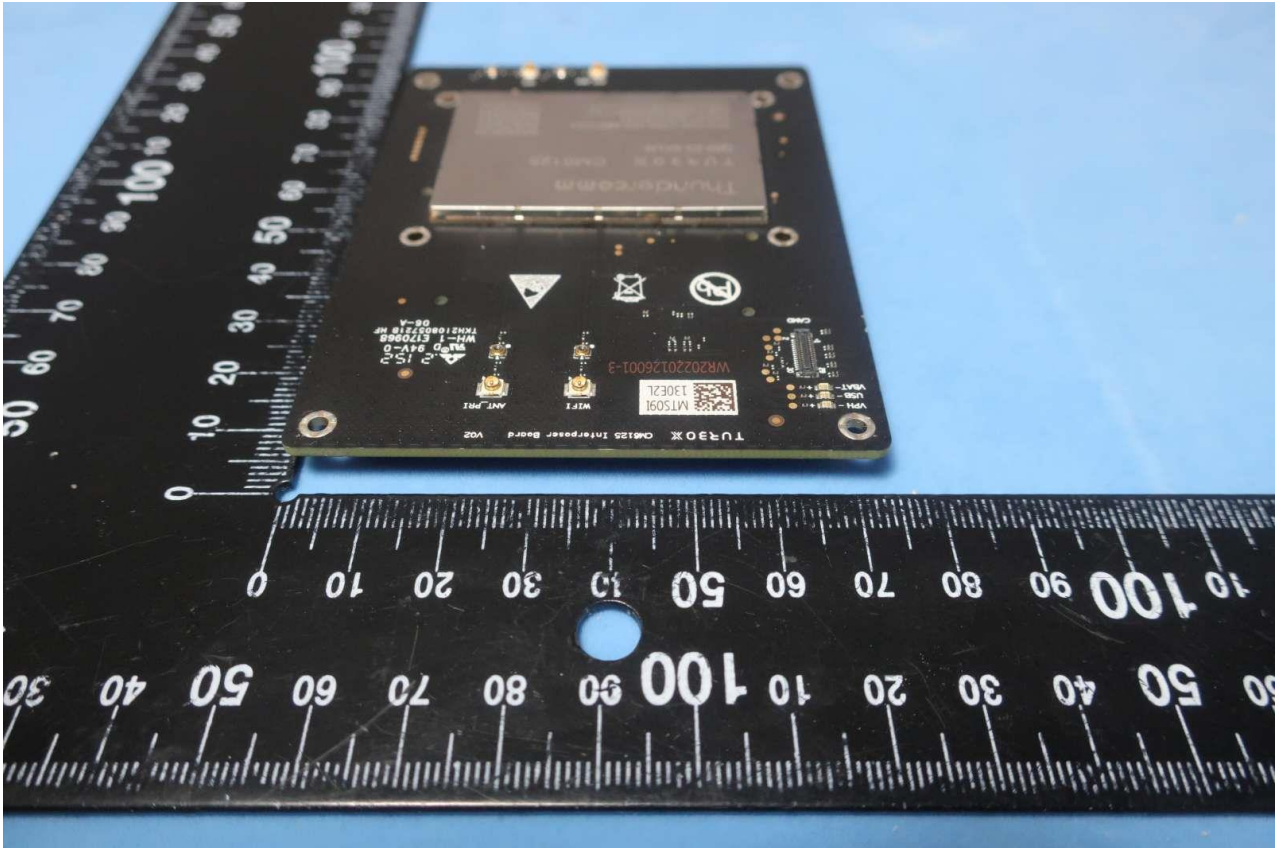

1. External Photograph of EUT

Brand Name: TurboX / Model Name: CM6125

Brand Name: TurboX / Model Name: CM6125

Brand Name: TurboX / Model Name: CM6125

Brand Name: TurboX / Model Name: CM6125

Brand Name: TurboX / Model Name: CM6125

Brand Name: TurboX / Model Name: CM6125

2. Photograph of Accessory

Brand Name: TurboX / Model Name: CM6125

Brand Name: TurboX / Model Name: CM6125

Brand Name: TurboX / Model Name: CM6125

Brand Name: TurboX / Model Name: CM6125