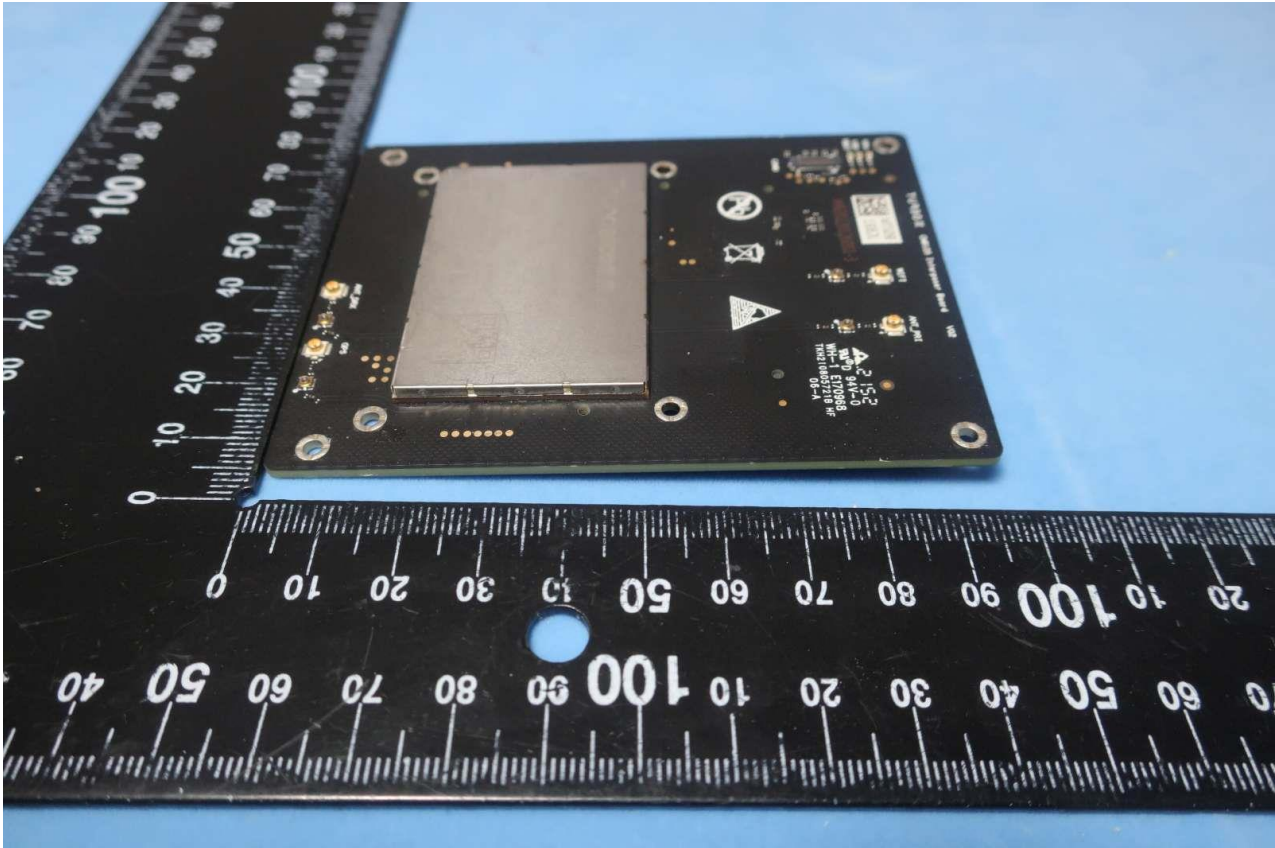

1. External Photograph of EUT

Brand Name: TurboX / Model Name: CM6125

Brand Name: TurboX / Model Name: CM6125

Brand Name: TurboX / Model Name: CM6125

Brand Name: TurboX / Model Name: CM6125

Brand Name: TurboX / Model Name: CM6125

Brand Name: TurboX / Model Name: CM6125

2. Photograph of Accessory

Brand Name: TurboX / Model Name: CM6125

Brand Name: TurboX / Model Name: CM6125

Brand Name: TurboX / Model Name: CM6125

Brand Name: TurboX / Model Name: CM6125