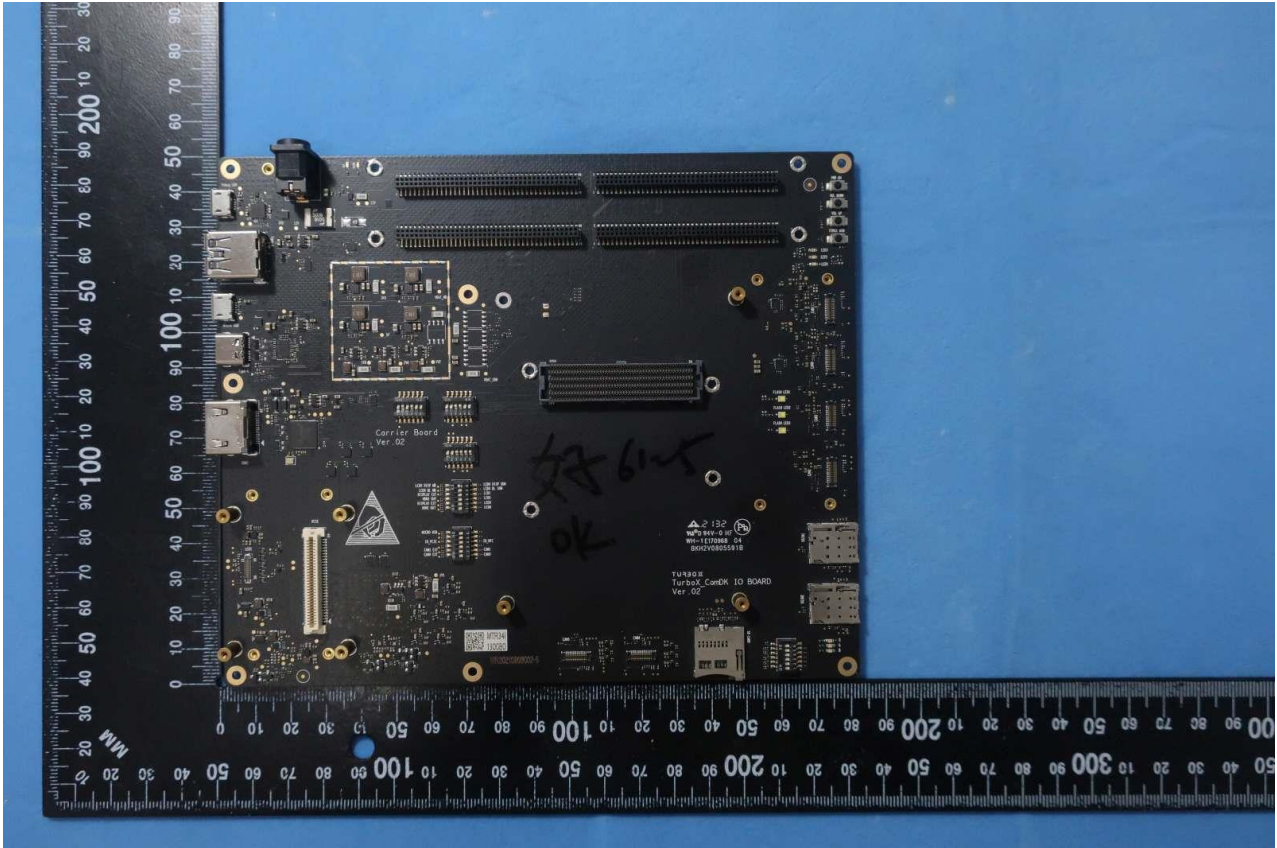

1. External Photograph of EUT

Brand Name: TurboX / Model Name: CM6125

Brand Name: TurboX / Model Name: CM6125

Brand Name: TurboX / Model Name: CM6125

Brand Name: TurboX / Model Name: CM6125

Brand Name: TurboX / Model Name: CM6125

Brand Name: TurboX / Model Name: CM6125

2. Photograph of Accessory

Brand Name: TurboX / Model Name: CM6125

Brand Name: TurboX / Model Name: CM6125

Brand Name: TurboX / Model Name: CM6125

Brand Name: TurboX / Model Name: CM6125