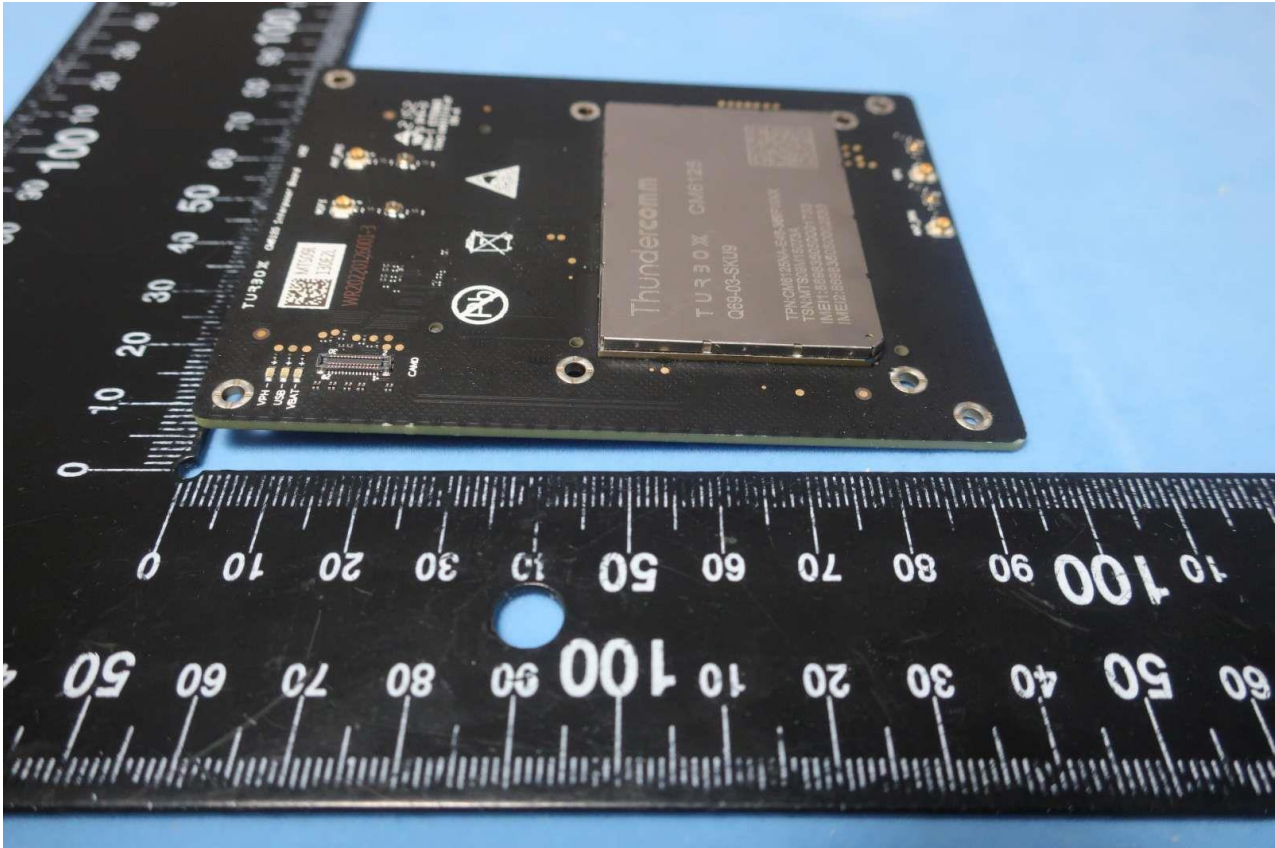

1. External Photograph of EUT

Brand Name: TurboX / Model Name: CM6125

Brand Name: TurboX / Model Name: CM6125

Brand Name: TurboX / Model Name: CM6125

Brand Name: TurboX / Model Name: CM6125

Brand Name: TurboX / Model Name: CM6125

Brand Name: TurboX / Model Name: CM6125

2. Photograph of Accessory

Brand Name: TurboX / Model Name: CM6125

Brand Name: TurboX / Model Name: CM6125

Brand Name: TurboX / Model Name: CM6125

Brand Name: TurboX / Model Name: CM6125