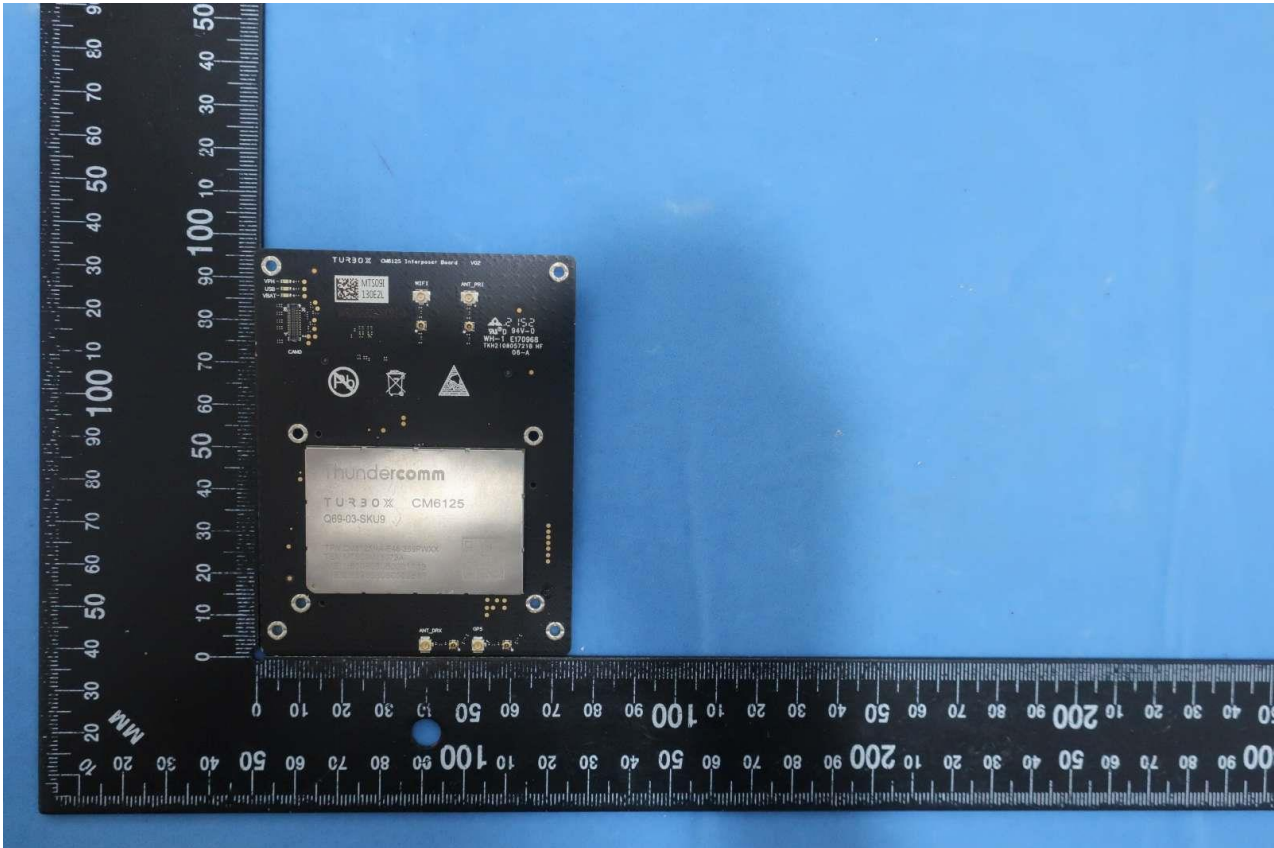

1. External Photograph of EUT

Brand Name: TurboX / Model Name: CM6125

Brand Name: TurboX / Model Name: CM6125

Brand Name: TurboX / Model Name: CM6125

Brand Name: TurboX / Model Name: CM6125

Brand Name: TurboX / Model Name: CM6125

Brand Name: TurboX / Model Name: CM6125

2. Photograph of Accessory

Brand Name: TurboX / Model Name: CM6125

Brand Name: TurboX / Model Name: CM6125

Brand Name: TurboX / Model Name: CM6125

Brand Name: TurboX / Model Name: CM6125