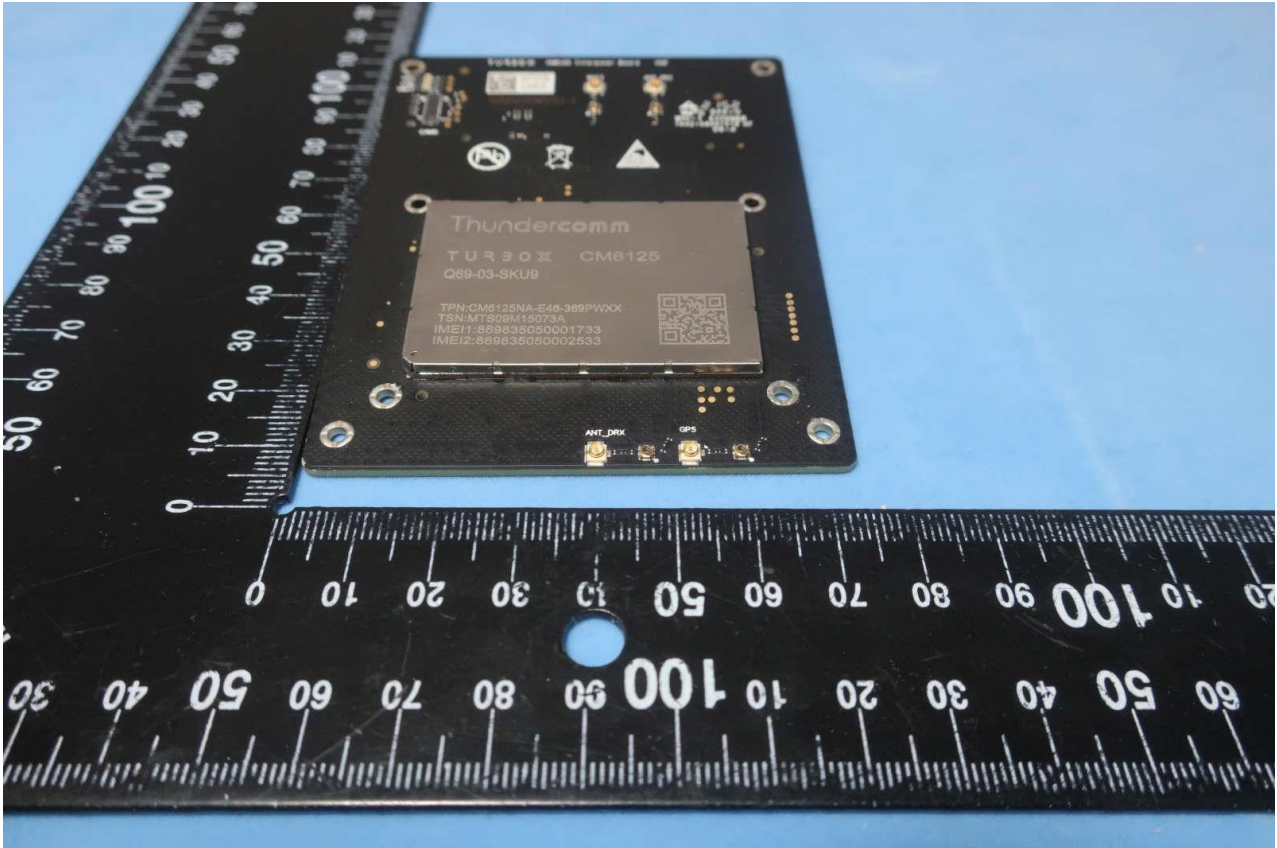

1. External Photograph of EUT

Brand Name: TurboX / Model Name: CM6125

Brand Name: TurboX / Model Name: CM6125

Brand Name: TurboX / Model Name: CM6125

Brand Name: TurboX / Model Name: CM6125

Brand Name: TurboX / Model Name: CM6125

Brand Name: TurboX / Model Name: CM6125

2. Photograph of Accessory

Brand Name: TurboX / Model Name: CM6125

Brand Name: TurboX / Model Name: CM6125

Brand Name: TurboX / Model Name: CM6125

Brand Name: TurboX / Model Name: CM6125