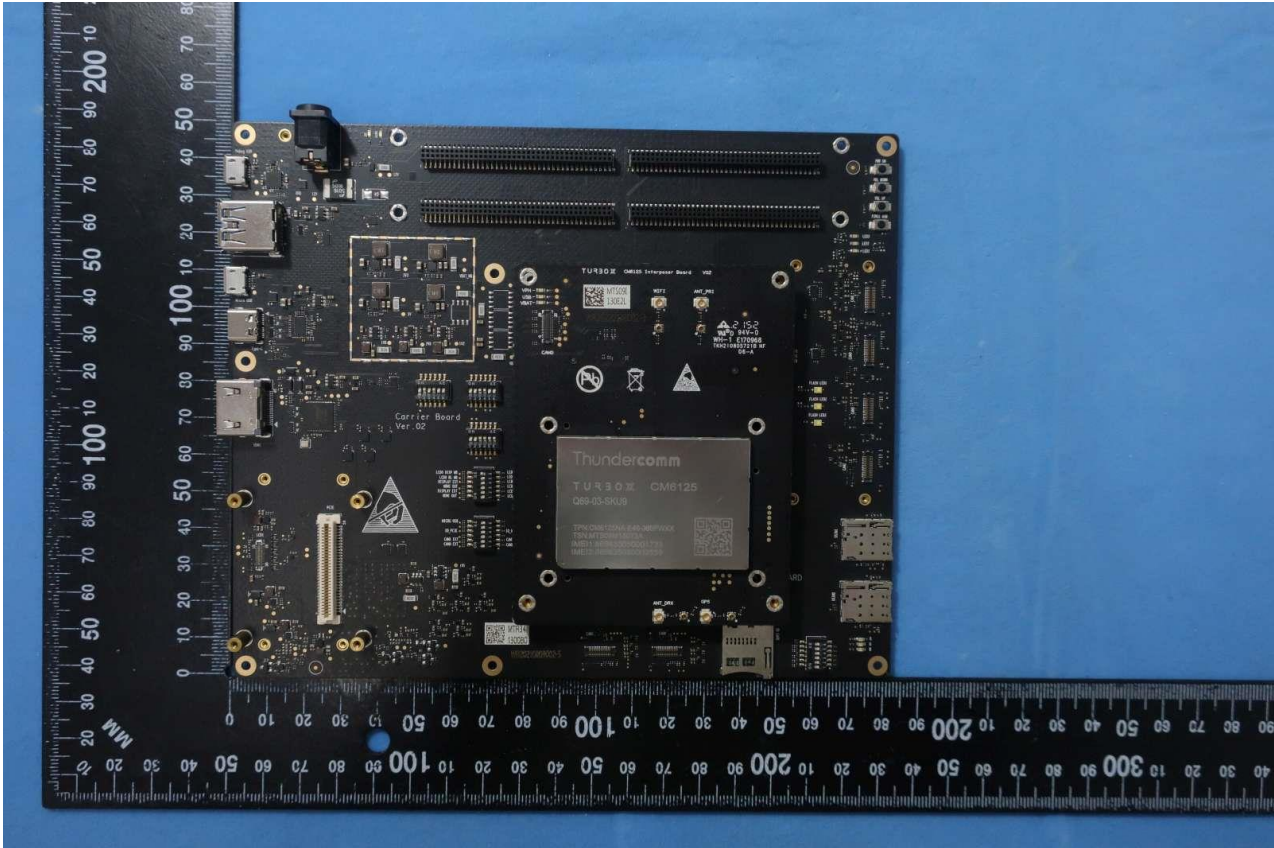

1. External Photograph of EUT

Brand Name: TurboX / Model Name: CM6125

Brand Name: TurboX / Model Name: CM6125

Brand Name: TurboX / Model Name: CM6125

Brand Name: TurboX / Model Name: CM6125

Brand Name: TurboX / Model Name: CM6125

Brand Name: TurboX / Model Name: CM6125

2. Photograph of Accessory

Brand Name: TurboX / Model Name: CM6125

Brand Name: TurboX / Model Name: CM6125

Brand Name: TurboX / Model Name: CM6125

Brand Name: TurboX / Model Name: CM6125