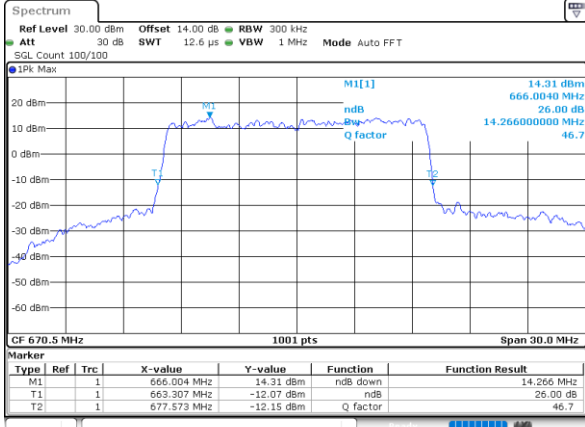

Highest Channel / 10MHz / 16QAM

Date: 5.MAY.2022 11:50:43

LTE Band 71

Lowest Channel / 15MHz / QPSK

Date: 5.MAY.2022 12:10:45

Lowest Channel / 15MHz / 16QAM

Date: 5.MAY.2022 12:11:10

Middle Channel / 15MHz / QPSK

Date: 5.MAY.2022 12:20:09

Middle Channel / 15MHz / 16QAM

Date: 5.MAY.2022 12:20:33

Highest Channel / 15MHz / QPSK

Date: 5.MAY.2022 12:24:20

Highest Channel / 15MHz / 16QAM

Date: 5.MAY.2022 12:24:44

LTE Band 71