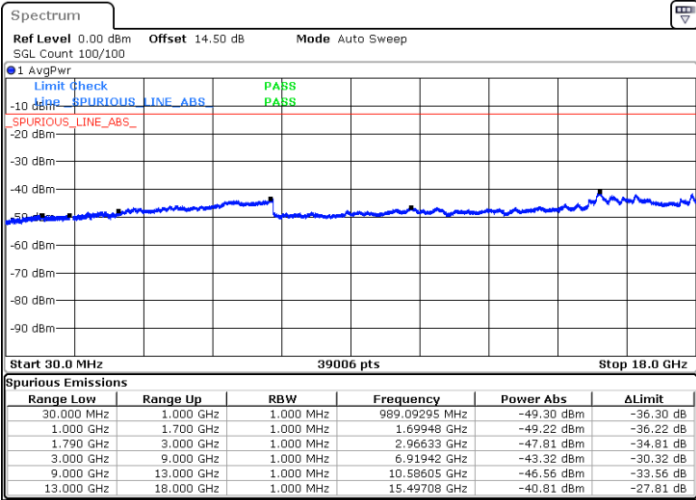

Highest Channel / 16QAM

Date: 5.MAY.2022 21:33:37

Date: 5.MAY.2022 21:35:00

LTE Band 66 / 1.4MHz

Lowest Channel / 64QAM

Middle Channel / 64QAM

Date: 5.MAY.2022 18:35:41

Date: 5.MAY.2022 18:37:43

Highest Channel / 64QAM

Date: 5.MAY.2022 18:42:40

LTE Band 66 / 3MHz

Lowest Channel / 64QAM

Middle Channel / 64QAM

Date: 5.MAY.2022 19:12:33

Date: 5.MAY.2022 19:14:35

Highest Channel / 64QAM

Date: 5.MAY.2022 19:19:33

LTE Band 66 / 5MHz

Lowest Channel / 64QAM

Middle Channel / 64QAM

Date: 5.MAY.2022 19:24:31

Date: 5.MAY.2022 19:26:33

Highest Channel / 64QAM

Date: 5.MAY.2022 19:31:30

LTE Band 66 / 10MHz

Lowest Channel / 64QAM

Middle Channel / 64QAM

Date: 5.MAY.2022 20:26:16

Date: 5.MAY.2022 20:28:18

Highest Channel / 64QAM

Date: 5.MAY.2022 20:33:15

LTE Band 66 / 15MHz