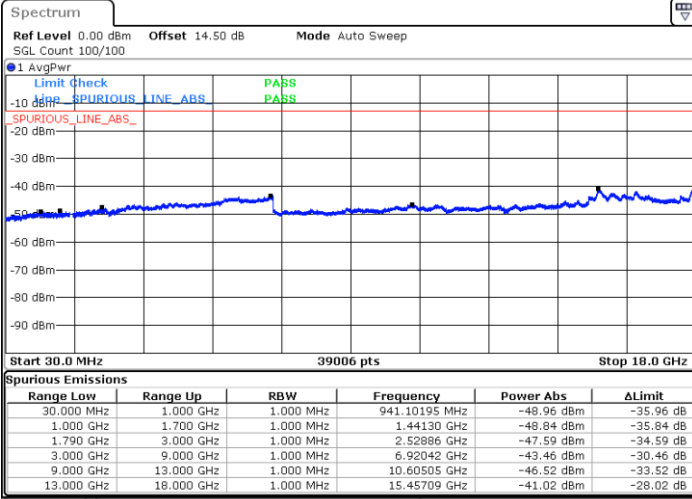

Highest Channel / 16QAM

Date: 5.MAY.2022 21:33:37

Date: 5.MAY.2022 21:35:00

LTE Band 66 / 1.4MHz

Lowest Channel / 64QAM

Middle Channel / 64QAM

Date: 5.MAY.2022 18:35:41

Date: 5.MAY.2022 18:37:43

Highest Channel / 64QAM

Date: 5.MAY.2022 18:42:40

LTE Band 66 / 3MHz

Lowest Channel / 64QAM

Middle Channel / 64QAM

Date: 5.MAY.2022 19:12:33

Date: 5.MAY.2022 19:14:35

Highest Channel / 64QAM

Date: 5.MAY.2022 19:19:33

LTE Band 66 / 5MHz

Lowest Channel / 64QAM

Middle Channel / 64QAM

Date: 5.MAY.2022 19:24:31

Date: 5.MAY.2022 19:26:33

Highest Channel / 64QAM

Date: 5.MAY.2022 19:31:30

LTE Band 66 / 10MHz

Lowest Channel / 64QAM

Middle Channel / 64QAM

Date: 5.MAY.2022 20:26:16

Date: 5.MAY.2022 20:28:18

Highest Channel / 64QAM

Date: 5.MAY.2022 20:33:15

LTE Band 66 / 15MHz