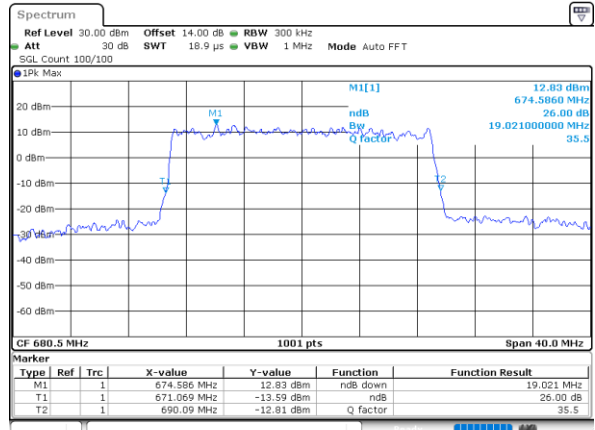

Date: 5.MAY.2022 12:05:37

LTE Band 71

Lowest Channel / 15MHz / 64QAM

Date: 5.MAY.2022 12:33:11

Lowest Channel / 20MHz / 64QAM

Date: 5.MAY.2022 13:07:11

Middle Channel / 15MHz / 64QAM

Date: 5.MAY.2022 12:37:43

Middle Channel / 20MHz / 64QAM

Date: 5.MAY.2022 13:11:44

Highest Channel / 15MHz / 64QAM

Date: 5.MAY.2022 12:39:39

Highest Channel / 20MHz / 64QAM

Date: 5.MAY.2022 13:13:39

Occupied Bandwidth

Mode	LTE Band 71 : 99%OBW(MHz)											
BW	1.4MHz		3MHz		5MHz		10MHz		15MHz		20MHz	
Mod.	QPSK	16QAM	QPSK	16QAM	QPSK	16QAM	QPSK	16QAM	QPSK	16QAM	QPSK	16QAM
Lowest CH	-	-	-	-	4.51	4.48	9.07	9.01	13.49	13.46	17.82	17.86
Middle CH	-	-	-	-	4.51	4.50	9.11	9.03	13.46	13.46	17.82	17.78
Highest CH	-	-	-	-	4.51	4.48	8.99	9.03	13.43	13.40	17.94	18.02
Mode	LTE Band 71 : 99%OBW(MHz)											
BW	1.4MHz		3MHz		5MHz		10MHz		15MHz		20MHz	
Mod.	64QAM		64QAM		64QAM		64QAM		64QAM		64QAM	
Lowest CH	-	-	-	-	4.49	-	8.99	-	13.46	-	17.82	-
Middle CH	-	-	-	-	4.47	-	9.03	-	13.43	-	17.90	-
Highest CH	-	-	-	-	4.49	-	8.97	-	13.49	-	17.82	-