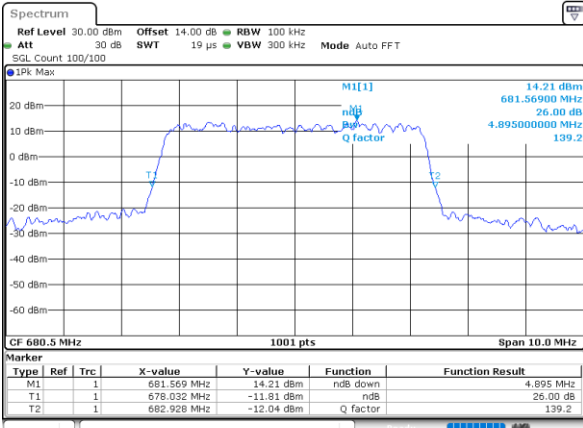

Highest Channel / 20MHz / QPSK

Date: 5.MAY.2022 12:58:21

Highest Channel / 20MHz / 16QAM

Date: 5.MAY.2022 12:58:45

LTE Band 71

Lowest Channel / 5MHz / 64QAM

Date: 5.MAY.2022 11:25:10

Lowest Channel / 10MHz / 64QAM

Date: 5.MAY.2022 11:59:10

Middle Channel / 5MHz / 64QAM

Date: 5.MAY.2022 11:29:43

Middle Channel / 10MHz / 64QAM

Date: 5.MAY.2022 12:03:42

Highest Channel / 5MHz / 64QAM

Date: 5.MAY.2022 11:31:38

Highest Channel / 10MHz / 64QAM