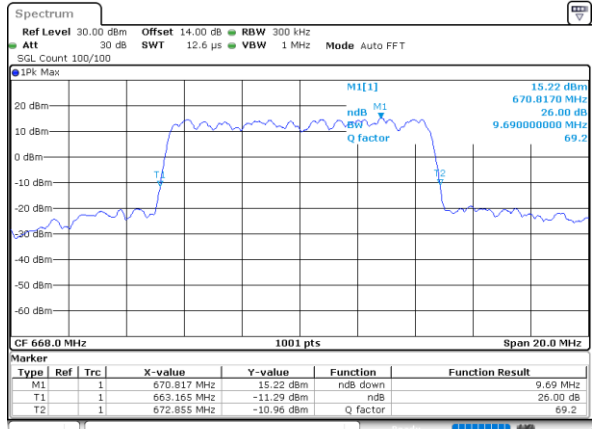

Highest Channel / 20MHz / QPSK

Date: 5.MAY.2022 12:58:21

Highest Channel / 20MHz / 16QAM

Date: 5.MAY.2022 12:58:45

LTE Band 71

Lowest Channel / 5MHz / 64QAM

Date: 5.MAY.2022 11:25:10

Lowest Channel / 10MHz / 64QAM

Date: 5.MAY.2022 11:59:10

Middle Channel / 5MHz / 64QAM

Date: 5.MAY.2022 11:29:43

Middle Channel / 10MHz / 64QAM

Date: 5.MAY.2022 12:03:42

Highest Channel / 5MHz / 64QAM

Date: 5.MAY.2022 11:31:38

Highest Channel / 10MHz / 64QAM