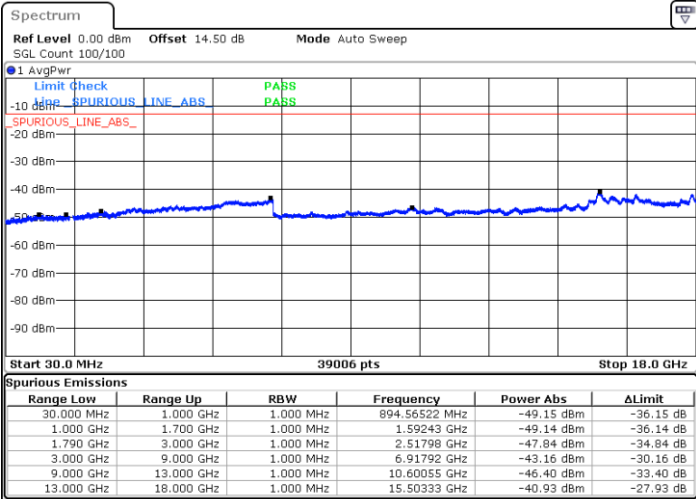

Highest Channel / 16QAM

Date: 5.MAY.2022 21:33:37

Date: 5.MAY.2022 21:35:00

LTE Band 66 / 1.4MHz

Lowest Channel / 64QAM

Middle Channel / 64QAM

Date: 5.MAY.2022 18:35:41

Date: 5.MAY.2022 18:37:43

Highest Channel / 64QAM

Date: 5.MAY.2022 18:42:40

LTE Band 66 / 3MHz

Lowest Channel / 64QAM

Middle Channel / 64QAM

Date: 5.MAY.2022 19:12:33

Date: 5.MAY.2022 19:14:35

Highest Channel / 64QAM

Date: 5.MAY.2022 19:19:33

LTE Band 66 / 5MHz

Lowest Channel / 64QAM

Middle Channel / 64QAM

Date: 5.MAY.2022 19:24:31

Date: 5.MAY.2022 19:26:33

Highest Channel / 64QAM

Date: 5.MAY.2022 19:31:30