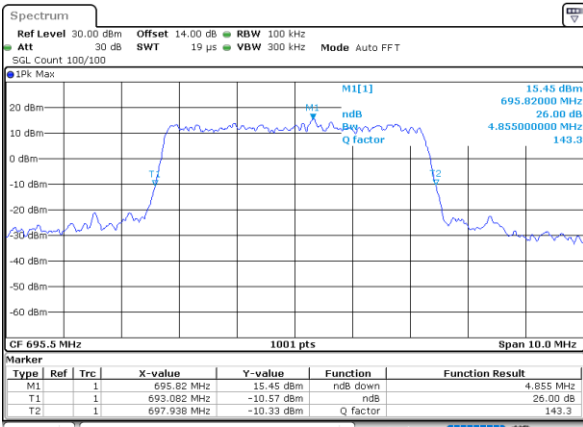

Mode	LTE Band 71 : 26dB BW(MHz)											
BW	1.4MHz		3MHz		5MHz		10MHz		15MHz		20MHz	
Mod.	QPSK	16QAM	QPSK	16QAM	QPSK	16QAM	QPSK	16QAM	QPSK	16QAM	QPSK	16QAM
Lowest CH	-	-	-	-	4.85	4.87	9.85	9.89	14.27	14.45	18.70	19.02
Middle CH	-	-	-	-	4.95	4.91	9.89	9.83	14.18	14.48	18.86	18.90
Highest CH	-	-	-	-	4.86	4.85	9.79	9.89	14.30	14.39	19.10	18.98
Mode	LTE Band 71 : 26dB BW(MHz)											
BW	1.4MHz		3MHz		5MHz		10MHz		15MHz		20MHz	
Mod.	64QAM		64QAM		64QAM		64QAM		64QAM		64QAM	
Lowest CH	-	-	-	-	4.89	-	9.69	-	14.30	-	19.10	-
Middle CH	-	-	-	-	4.90	-	9.75	-	14.27	-	19.02	-
Highest CH	-	-	-	-	4.89	-	9.87	-	14.54	-	18.94	-

LTE Band 71

Lowest Channel / 5MHz / QPSK

Date: 5.MAY.2022 11:02:45

Lowest Channel / 5MHz / 16QAM

Date: 5.MAY.2022 11:03:10

Middle Channel / 5MHz / QPSK

Date: 5.MAY.2022 11:12:09

Middle Channel / 5MHz / 16QAM

Date: 5.MAY.2022 11:12:33

Highest Channel / 5MHz / QPSK

Date: 5.MAY.2022 11:16:19

Highest Channel / 5MHz / 16QAM

Date: 5.MAY.2022 11:16:44

LTE Band 71

Lowest Channel / 10MHz / QPSK

Date: 5.MAY.2022 11:36:46