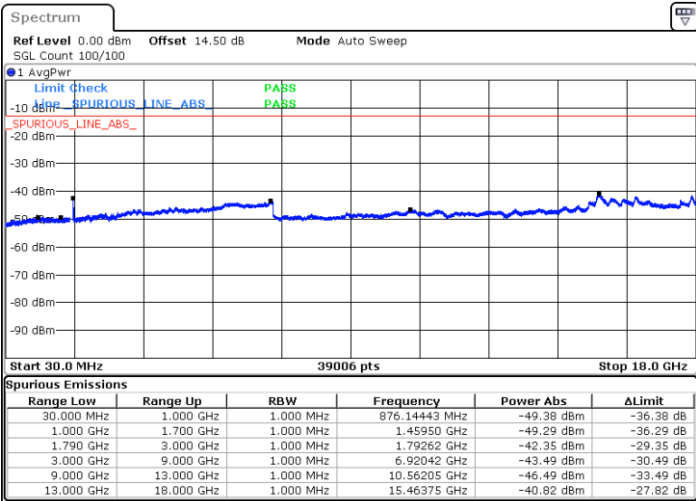

LTE Band 66 / 10MHz

Lowest Channel / 64QAM

Middle Channel / 64QAM

Date: 5.MAY.2022 20:26:16

Date: 5.MAY.2022 20:28:18

Highest Channel / 64QAM

Date: 5.MAY.2022 20:33:15

LTE Band 66 / 15MHz

Lowest Channel / 64QAM

Middle Channel / 64QAM

Date: 5.MAY.2022 20:38:13

Date: 5.MAY.2022 20:40:15

Highest Channel / 64QAM

Date: 5.MAY.2022 20:45:13

LTE Band 66 / 20MHz

Lowest Channel / 64QAM

Middle Channel / 64QAM

Date: 5.MAY.2022 21:39:58

Date: 5.MAY.2022 21:42:00

Highest Channel / 64QAM

Date: 5.MAY.2022 21:46:57

Frequency Stability

Test Conditions		LTE Band 66 (QPSK) / Middle Channel	Limit
Temperature (°C)	Voltage (Volt)	BW 10MHz	Note 2.
		Deviation (ppm)	Result
50	Normal Voltage	0.0004	PASS
40	Normal Voltage	0.0001	
30	Normal Voltage	0.0003	
20(Ref.)	Normal Voltage	0.0000	
10	Normal Voltage	0.0001	
0	Normal Voltage	0.0006	
-10	Normal Voltage	0.0008	
-20	Normal Voltage	0.0010	
-30	Normal Voltage	0.0012	
20	Maximum Voltage	0.0003	
20	Normal Voltage	0.0000	
20	Battery End Point	0.0005	

Note:

1. Normal Voltage =3.8 V. ; Battery End Point (BEP) =3.4 V. ; Maximum Voltage =4.6 V.
2. Note: The frequency fundamental emissions stay within the authorized frequency block.

LTE Band 71

Peak-to-Average Ratio