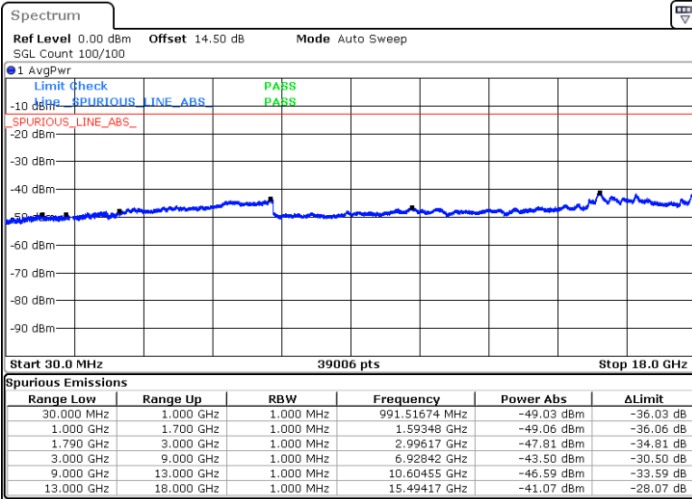

Middle Channel / 16QAM

Date: 5.MAY.2022 20:09:40

Date: 5.MAY.2022 20:11:03

Highest Channel / QPSK

Highest Channel / 16QAM

Date: 5.MAY.2022 20:19:55

Date: 5.MAY.2022 20:21:18

LTE Band 66 / 15MHz

Lowest Channel / QPSK

Lowest Channel / 16QAM

Date: 5.MAY.2022 20:54:04

Date: 5.MAY.2022 20:55:27

Middle Channel / QPSK

Middle Channel / 16QAM

Date: 5.MAY.2022 20:58:29

Date: 5.MAY.2022 20:59:52

LTE Band 66 / 15MHz

Highest Channel / QPSK

Date: 5.MAY.2022 21:08:43

Highest Channel / 16QAM

Date: 5.MAY.2022 21:10:06

LTE Band 66 / 20MHz

Lowest Channel / QPSK

Date: 5.MAY.2022 21:18:59