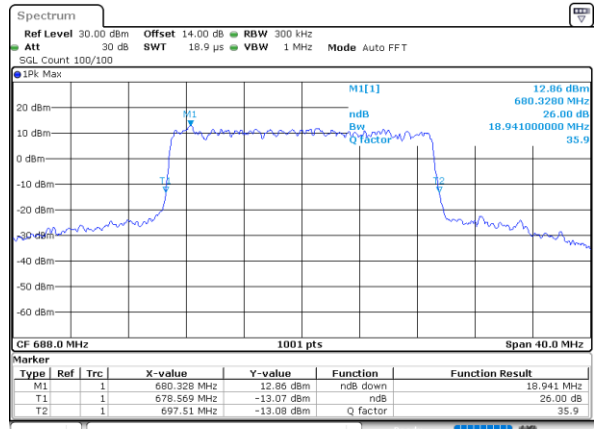

Date: 5.MAY.2022 12:05:37

LTE Band 71

Lowest Channel / 15MHz / 64QAM

Date: 5.MAY.2022 12:33:11

Lowest Channel / 20MHz / 64QAM

Date: 5.MAY.2022 13:07:11

Middle Channel / 15MHz / 64QAM

Date: 5.MAY.2022 12:37:43

Middle Channel / 20MHz / 64QAM

Date: 5.MAY.2022 13:11:44

Highest Channel / 15MHz / 64QAM

Date: 5.MAY.2022 12:39:39

Highest Channel / 20MHz / 64QAM

Date: 5.MAY.2022 13:13:39

Occupied Bandwidth

Mode	LTE Band 71 : 99%OBW(MHz)											
BW	1.4MHz		3MHz		5MHz		10MHz		15MHz		20MHz	
Mod.	QPSK	16QAM	QPSK	16QAM	QPSK	16QAM	QPSK	16QAM	QPSK	16QAM	QPSK	16QAM
Lowest CH	-	-	-	-	4.51	4.48	9.07	9.01	13.49	13.46	17.82	17.86
Middle CH	-	-	-	-	4.51	4.50	9.11	9.03	13.46	13.46	17.82	17.78
Highest CH	-	-	-	-	4.51	4.48	8.99	9.03	13.43	13.40	17.94	18.02
Mode	LTE Band 71 : 99%OBW(MHz)											
BW	1.4MHz		3MHz		5MHz		10MHz		15MHz		20MHz	
Mod.	64QAM		64QAM		64QAM		64QAM		64QAM		64QAM	
Lowest CH	-	-	-	-	4.49	-	8.99	-	13.46	-	17.82	-
Middle CH	-	-	-	-	4.47	-	9.03	-	13.43	-	17.90	-
Highest CH	-	-	-	-	4.49	-	8.97	-	13.49	-	17.82	-

LTE Band 71

Lowest Channel / 5MHz / QPSK

Date: 5.MAY.2022 11:01:57

Lowest Channel / 5MHz / 16QAM

Date: 5.MAY.2022 11:02:21

Middle Channel / 5MHz / QPSK

Date: 5.MAY.2022 11:11:22

Middle Channel / 5MHz / 16QAM