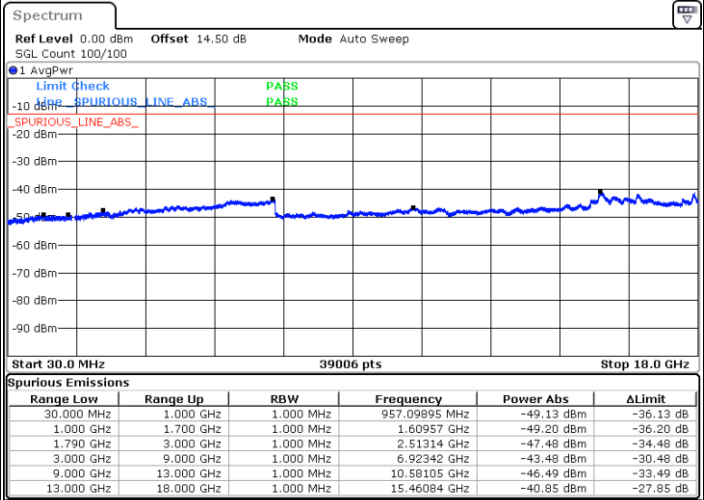

Highest Channel / 16QAM

Date: 5.MAY.2022 19:06:13

Date: 5.MAY.2022 19:07:36

LTE Band 66 / 5MHz

Lowest Channel / QPSK

Lowest Channel / 16QAM

Date: 5.MAY.2022 19:40:22

Date: 5.MAY.2022 19:41:45

Middle Channel / QPSK

Middle Channel / 16QAM

Date: 5.MAY.2022 19:44:46

Date: 5.MAY.2022 19:46:09

LTE Band 66 / 5MHz

Highest Channel / QPSK

Date: 5.MAY.2022 19:55:01

Highest Channel / 16QAM