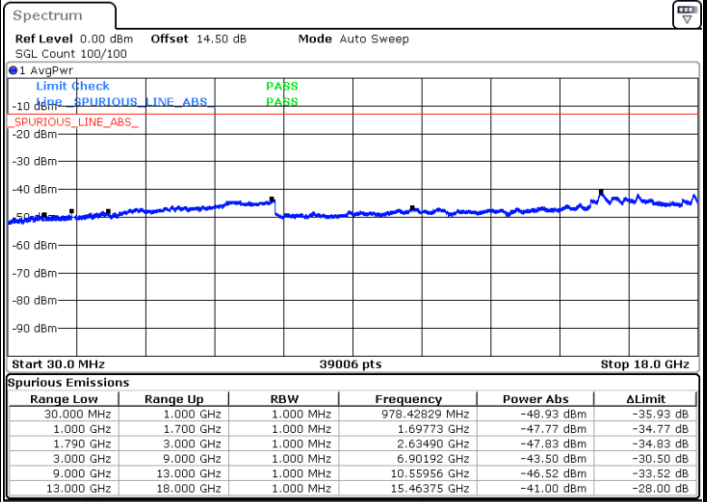

Date: 5.MAY.2022 20:55:27