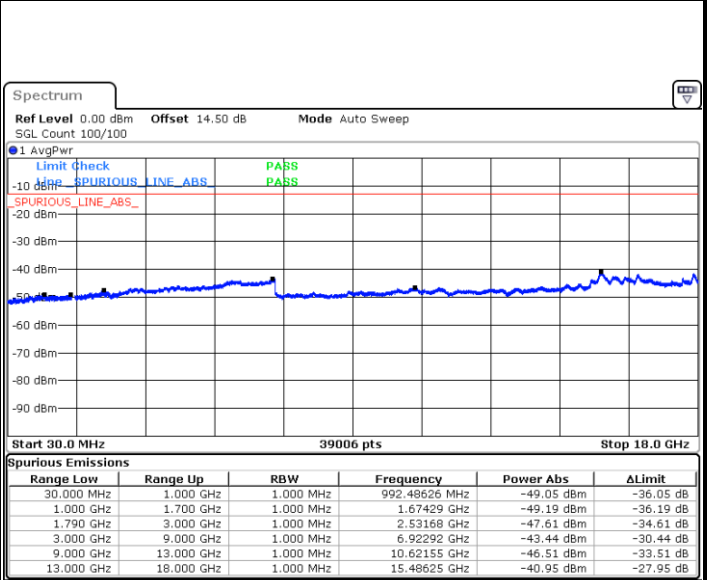

Highest Channel / 16QAM

Date: 5.MAY.2022 19:06:13

Date: 5.MAY.2022 19:07:36

LTE Band 66 / 5MHz

Lowest Channel / QPSK

Lowest Channel / 16QAM

Date: 5.MAY.2022 19:40:22

Date: 5.MAY.2022 19:41:45

Middle Channel / QPSK

Middle Channel / 16QAM

Date: 5.MAY.2022 19:44:46

Date: 5.MAY.2022 19:46:09

LTE Band 66 / 5MHz

Highest Channel / QPSK

Date: 5.MAY.2022 19:55:01

Highest Channel / 16QAM

Date: 5.MAY.2022 19:56:24

LTE Band 66 / 10MHz

Lowest Channel / QPSK

Date: 5.MAY.2022 20:05:16

Lowest Channel / 16QAM

Date: 5.MAY.2022 20:06:39

LTE Band 66 / 10MHz

Middle Channel / QPSK

Middle Channel / 16QAM

Date: 5.MAY.2022 20:09:40

Date: 5.MAY.2022 20:11:03

Highest Channel / QPSK

Highest Channel / 16QAM

Date: 5.MAY.2022 20:19:55

Date: 5.MAY.2022 20:21:18

LTE Band 66 / 15MHz