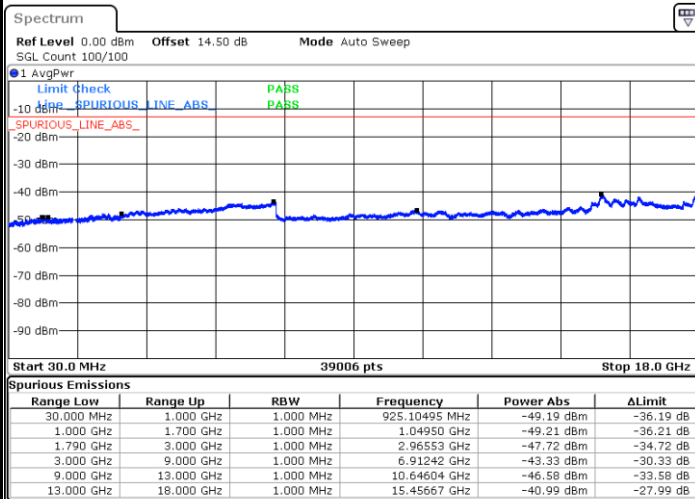

LTE Band 66 / 15MHz

Highest Channel / QPSK

Date: 5.MAY.2022 21:08:43

Highest Channel / 16QAM

Date: 5.MAY.2022 21:10:06

LTE Band 66 / 20MHz

Lowest Channel / QPSK

Date: 5.MAY.2022 21:18:59

Lowest Channel / 16QAM

Date: 5.MAY.2022 21:20:22

LTE Band 66 / 20MHz

Middle Channel / QPSK

Middle Channel / 16QAM

Date: 5.MAY.2022 21:23:23

Date: 5.MAY.2022 21:24:46

Highest Channel / QPSK

Highest Channel / 16QAM

Date: 5.MAY.2022 21:33:37

Date: 5.MAY.2022 21:35:00

LTE Band 66 / 1.4MHz

Lowest Channel / 64QAM

Middle Channel / 64QAM

Date: 5.MAY.2022 18:35:41

Date: 5.MAY.2022 18:37:43