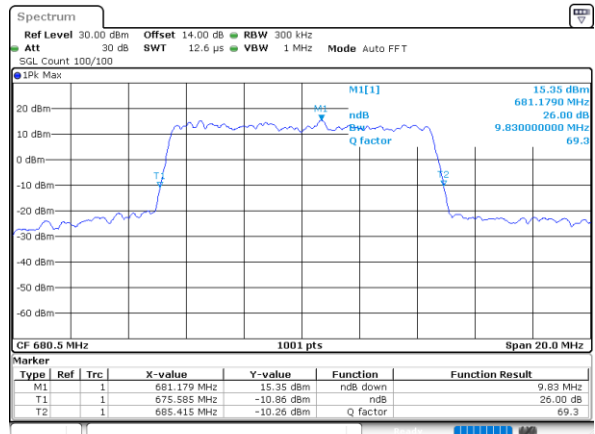

Date: 5.MAY.2022 11:12:33

Highest Channel / 5MHz / QPSK

Date: 5.MAY.2022 11:16:19

Highest Channel / 5MHz / 16QAM

Date: 5.MAY.2022 11:16:44

LTE Band 71

Lowest Channel / 10MHz / QPSK

Date: 5.MAY.2022 11:36:46

Lowest Channel / 10MHz / 16QAM

Date: 5.MAY.2022 11:37:11

Middle Channel / 10MHz / QPSK

Date: 5.MAY.2022 11:46:09

Middle Channel / 10MHz / 16QAM

Date: 5.MAY.2022 11:46:33

Highest Channel / 10MHz / QPSK

Date: 5.MAY.2022 11:50:19

Highest Channel / 10MHz / 16QAM

Date: 5.MAY.2022 11:50:43

LTE Band 71

Lowest Channel / 15MHz / QPSK

Date: 5.MAY.2022 12:10:45

Lowest Channel / 15MHz / 16QAM

Date: 5.MAY.2022 12:11:10

Middle Channel / 15MHz / QPSK