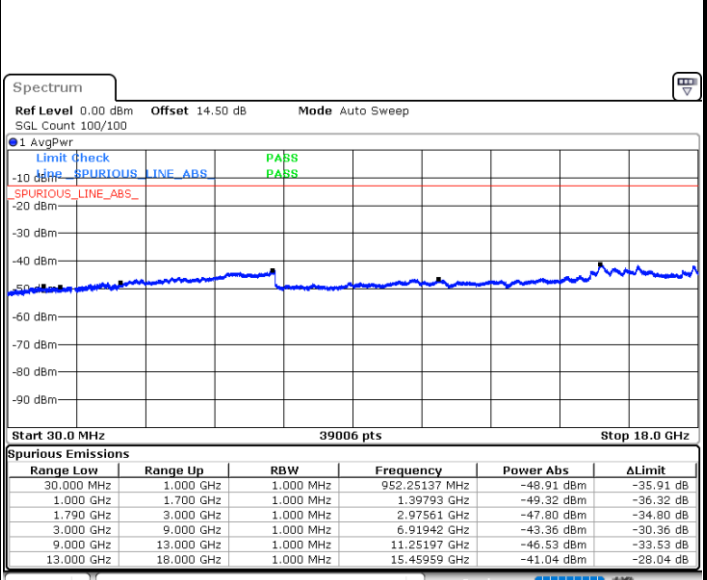

Middle Channel / QPSK

Middle Channel / 16QAM

Date: 5.MAY.2022 19:44:46

Date: 5.MAY.2022 19:46:09

LTE Band 66 / 5MHz

Highest Channel / QPSK

Date: 5.MAY.2022 19:55:01

Highest Channel / 16QAM

Date: 5.MAY.2022 19:56:24

LTE Band 66 / 10MHz

Lowest Channel / QPSK

Date: 5.MAY.2022 20:05:16

Lowest Channel / 16QAM

Date: 5.MAY.2022 20:06:39

LTE Band 66 / 10MHz

Middle Channel / QPSK

Middle Channel / 16QAM

Date: 5.MAY.2022 20:09:40

Date: 5.MAY.2022 20:11:03

Highest Channel / QPSK

Highest Channel / 16QAM

Date: 5.MAY.2022 20:19:55

Date: 5.MAY.2022 20:21:18

LTE Band 66 / 15MHz