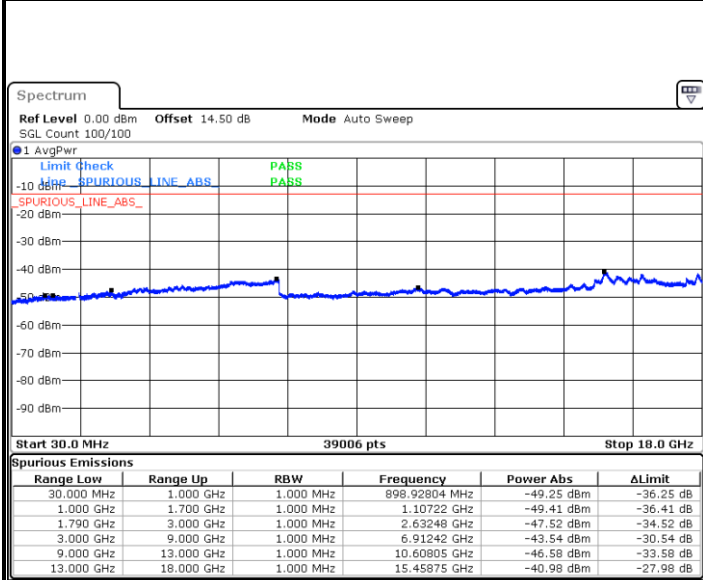

LTE Band 66 / 1.4MHz

Highest Channel / QPSK

Date: 5.MAY.2022 18:29:20

Highest Channel / 16QAM

Date: 5.MAY.2022 18:30:43

LTE Band 66 / 3MHz

Lowest Channel / QPSK

Date: 5.MAY.2022 18:51:33

Lowest Channel / 16QAM

Date: 5.MAY.2022 18:52:56

LTE Band 66 / 3MHz

Middle Channel / QPSK

Middle Channel / 16QAM

Date: 5.MAY.2022 18:55:57

Date: 5.MAY.2022 18:57:21

Highest Channel / QPSK

Highest Channel / 16QAM

Date: 5.MAY.2022 19:06:13

Date: 5.MAY.2022 19:07:36

LTE Band 66 / 5MHz

Lowest Channel / QPSK

Lowest Channel / 16QAM

Date: 5.MAY.2022 19:40:22

Date: 5.MAY.2022 19:41:45