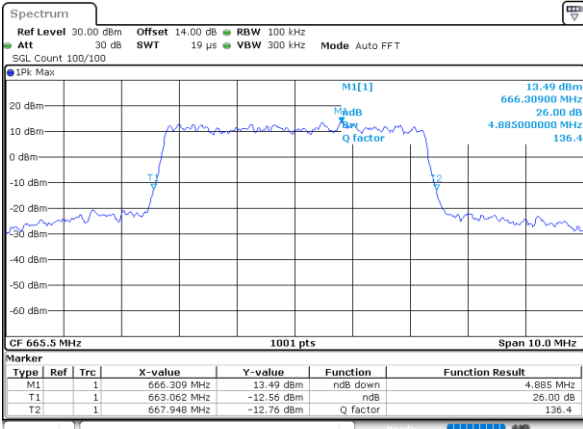

Highest Channel / 20MHz / QPSK

Date: 5.MAY.2022 12:58:21

Highest Channel / 20MHz / 16QAM

Date: 5.MAY.2022 12:58:45

LTE Band 71

Lowest Channel / 5MHz / 64QAM

Date: 5.MAY.2022 11:25:10

Lowest Channel / 10MHz / 64QAM

Date: 5.MAY.2022 11:59:10

Middle Channel / 5MHz / 64QAM

Date: 5.MAY.2022 11:29:43

Middle Channel / 10MHz / 64QAM

Date: 5.MAY.2022 12:03:42

Highest Channel / 5MHz / 64QAM

Date: 5.MAY.2022 11:31:38

Highest Channel / 10MHz / 64QAM