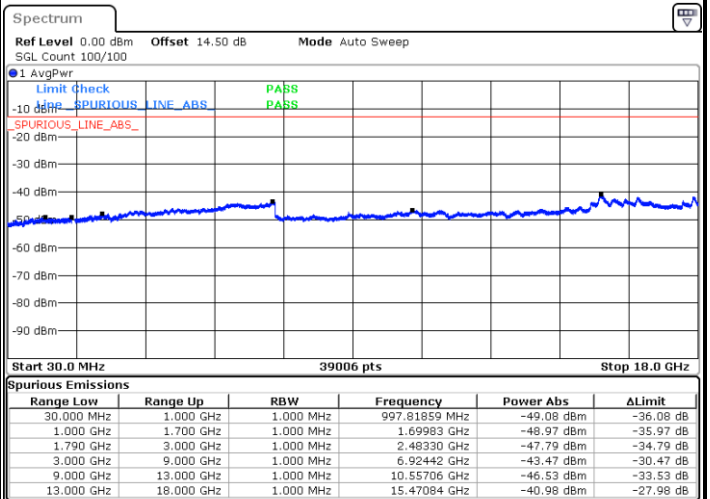

LTE Band 66 / 15MHz

Highest Channel / QPSK

Date: 5.MAY.2022 21:08:43

Highest Channel / 16QAM

Date: 5.MAY.2022 21:10:06

LTE Band 66 / 20MHz

Lowest Channel / QPSK

Date: 5.MAY.2022 21:18:59

Lowest Channel / 16QAM

Date: 5.MAY.2022 21:20:22

LTE Band 66 / 20MHz

Middle Channel / QPSK

Middle Channel / 16QAM

Date: 5.MAY.2022 21:23:23

Date: 5.MAY.2022 21:24:46

Highest Channel / QPSK