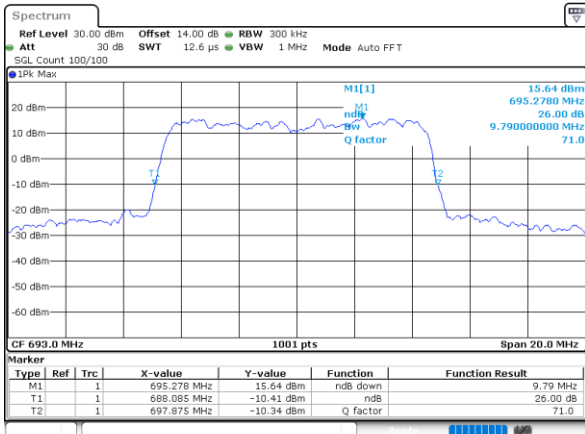

Date: 5.MAY.2022 11:12:33

Highest Channel / 5MHz / QPSK

Date: 5.MAY.2022 11:16:19

Highest Channel / 5MHz / 16QAM

Date: 5.MAY.2022 11:16:44

LTE Band 71

Lowest Channel / 10MHz / QPSK

Date: 5.MAY.2022 11:36:46

Lowest Channel / 10MHz / 16QAM

Date: 5.MAY.2022 11:37:11

Middle Channel / 10MHz / QPSK

Date: 5.MAY.2022 11:46:09

Middle Channel / 10MHz / 16QAM

Date: 5.MAY.2022 11:46:33

Highest Channel / 10MHz / QPSK

Date: 5.MAY.2022 11:50:19

Highest Channel / 10MHz / 16QAM

Date: 5.MAY.2022 11:50:43

LTE Band 71

Lowest Channel / 15MHz / QPSK

Date: 5.MAY.2022 12:10:45

Lowest Channel / 15MHz / 16QAM

Date: 5.MAY.2022 12:11:10

Middle Channel / 15MHz / QPSK