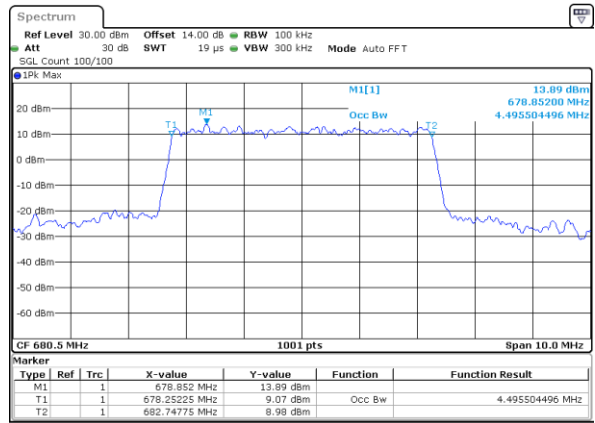

LTE Band 71

Lowest Channel / 5MHz / QPSK

Date: 5.MAY.2022 11:01:57

Lowest Channel / 5MHz / 16QAM

Date: 5.MAY.2022 11:02:21

Middle Channel / 5MHz / QPSK

Date: 5.MAY.2022 11:11:22

Middle Channel / 5MHz / 16QAM