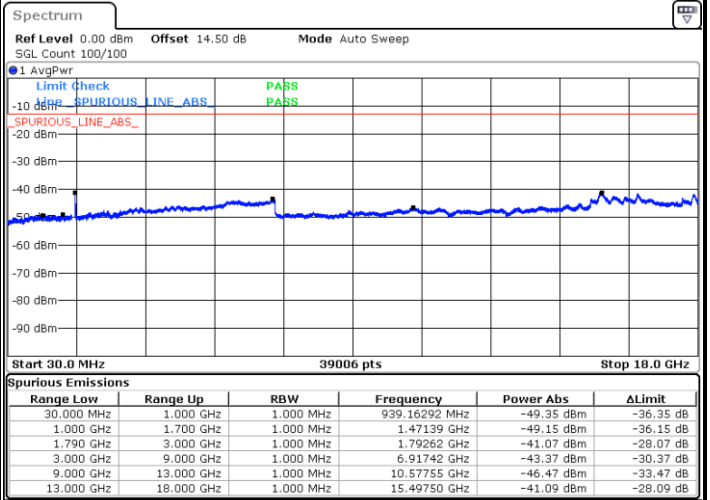

Middle Channel / 16QAM

Date: 5.MAY.2022 20:09:40

Date: 5.MAY.2022 20:11:03

Highest Channel / QPSK

Highest Channel / 16QAM

Date: 5.MAY.2022 20:19:55

Date: 5.MAY.2022 20:21:18

LTE Band 66 / 15MHz

Lowest Channel / QPSK

Lowest Channel / 16QAM

Date: 5.MAY.2022 20:54:04

Date: 5.MAY.2022 20:55:27

Middle Channel / QPSK

Middle Channel / 16QAM

Date: 5.MAY.2022 20:58:29

Date: 5.MAY.2022 20:59:52

LTE Band 66 / 15MHz

Highest Channel / QPSK

Date: 5.MAY.2022 21:08:43

Highest Channel / 16QAM

Date: 5.MAY.2022 21:10:06

LTE Band 66 / 20MHz

Lowest Channel / QPSK

Date: 5.MAY.2022 21:18:59