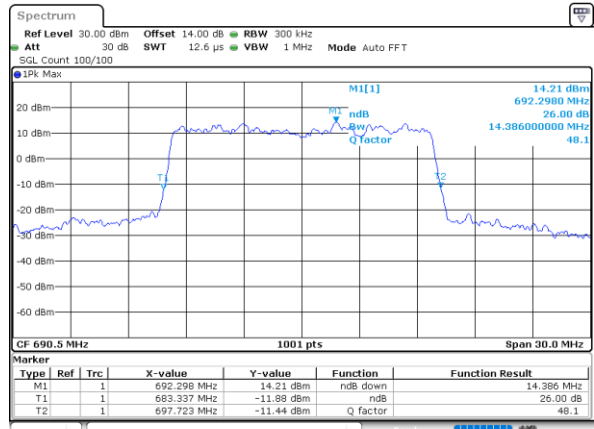

Highest Channel / 10MHz / 16QAM

Date: 5.MAY.2022 11:50:43

LTE Band 71

Lowest Channel / 15MHz / QPSK

Date: 5.MAY.2022 12:10:45

Lowest Channel / 15MHz / 16QAM

Date: 5.MAY.2022 12:11:10

Middle Channel / 15MHz / QPSK

Date: 5.MAY.2022 12:20:09

Middle Channel / 15MHz / 16QAM

Date: 5.MAY.2022 12:20:33

Highest Channel / 15MHz / QPSK

Date: 5.MAY.2022 12:24:20

Highest Channel / 15MHz / 16QAM

Date: 5.MAY.2022 12:24:44

LTE Band 71