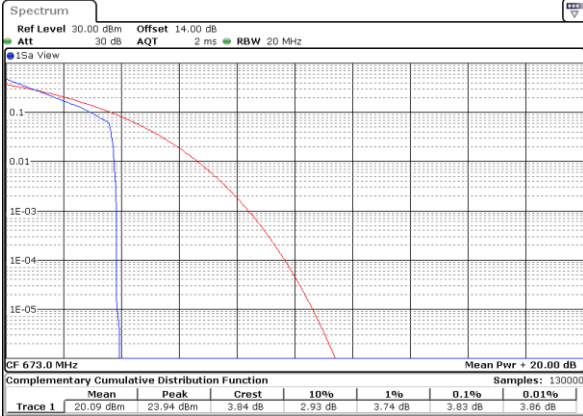

LTE Band 71 / 20MHz / QPSK

Lowest Channel / 1RB

Date: 5.MAY.2022 13:20:32