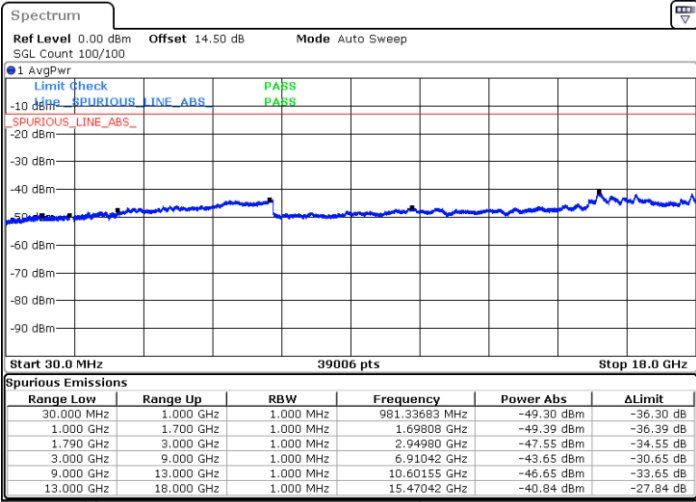

LTE Band 66 / 1.4MHz

Highest Channel / QPSK

Date: 5.MAY.2022 18:29:20

Highest Channel / 16QAM

Date: 5.MAY.2022 18:30:43

LTE Band 66 / 3MHz

Lowest Channel / QPSK

Date: 5.MAY.2022 18:51:33

Lowest Channel / 16QAM

Date: 5.MAY.2022 18:52:56

LTE Band 66 / 3MHz

Middle Channel / QPSK

Middle Channel / 16QAM

Date: 5.MAY.2022 18:55:57

Date: 5.MAY.2022 18:57:21

Highest Channel / QPSK

Highest Channel / 16QAM

Date: 5.MAY.2022 19:06:13

Date: 5.MAY.2022 19:07:36

LTE Band 66 / 5MHz

Lowest Channel / QPSK

Lowest Channel / 16QAM

Date: 5.MAY.2022 19:40:22

Date: 5.MAY.2022 19:41:45