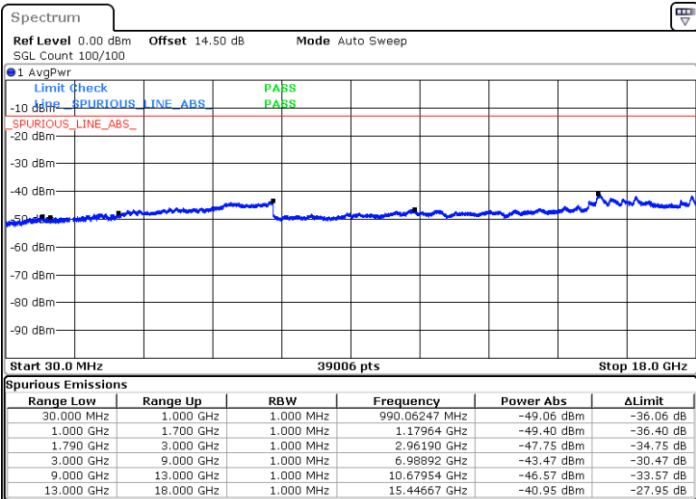

Highest Channel / 16QAM

Date: 5.MAY.2022 19:06:13

Date: 5.MAY.2022 19:07:36

LTE Band 66 / 5MHz

Lowest Channel / QPSK

Lowest Channel / 16QAM

Date: 5.MAY.2022 19:40:22

Date: 5.MAY.2022 19:41:45

Middle Channel / QPSK

Middle Channel / 16QAM

Date: 5.MAY.2022 19:44:46

Date: 5.MAY.2022 19:46:09

LTE Band 66 / 5MHz

Highest Channel / QPSK

Date: 5.MAY.2022 19:55:01

Highest Channel / 16QAM