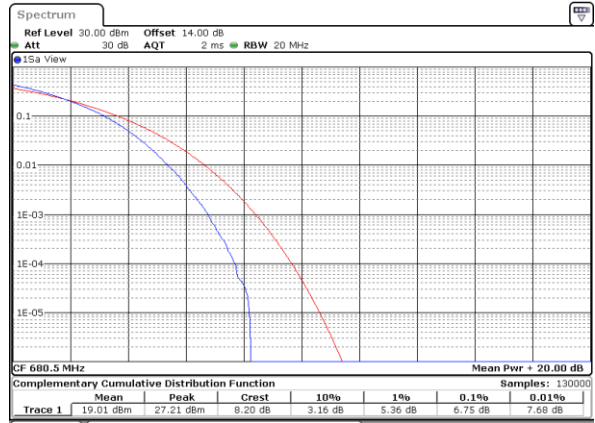

Lowest Channel / Full RB

Date: 5.MAY.2022 13:18:24

Middle Channel / 1RB

Date: 5.MAY.2022 13:18:50

Middle Channel / Full RB

Date: 5.MAY.2022 13:19:15

Highest Channel / 1RB

Date: 5.MAY.2022 13:19:40

Highest Channel / Full RB

Date: 5.MAY.2022 13:20:06

LTE Band 71 / 20MHz / 64QAM

Lowest Channel / 1RB

Date: 5.MAY.2022 13:23:06

Lowest Channel / Full RB

Date: 5.MAY.2022 13:23:32

Middle Channel / 1RB

Date: 5.MAY.2022 13:23:58

Middle Channel / Full RB

Date: 5.MAY.2022 13:24:23

Highest Channel / 1RB

Date: 5.MAY.2022 13:24:49

Highest Channel / Full RB

Date: 5.MAY.2022 13:25:14

26dB Bandwidth