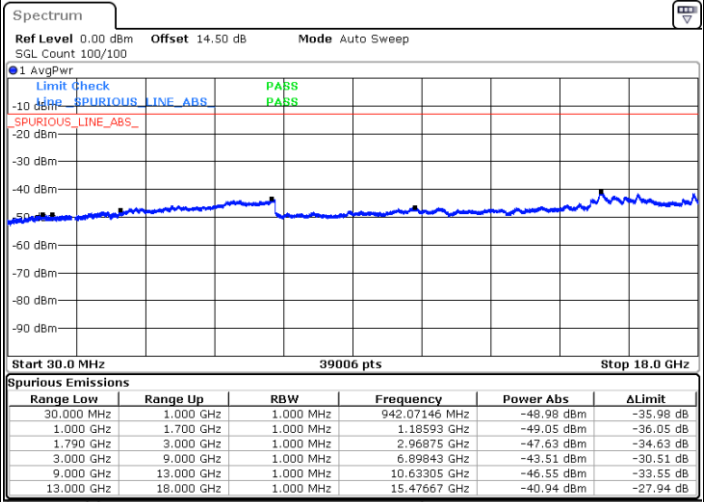

LTE Band 66 / 1.4MHz

Highest Channel / QPSK

Date: 5.MAY.2022 18:29:20

Highest Channel / 16QAM

Date: 5.MAY.2022 18:30:43

LTE Band 66 / 3MHz

Lowest Channel / QPSK

Date: 5.MAY.2022 18:51:33

Lowest Channel / 16QAM

Date: 5.MAY.2022 18:52:56

LTE Band 66 / 3MHz

Middle Channel / QPSK

Middle Channel / 16QAM

Date: 5.MAY.2022 18:55:57

Date: 5.MAY.2022 18:57:21

Highest Channel / QPSK

Highest Channel / 16QAM

Date: 5.MAY.2022 19:06:13

Date: 5.MAY.2022 19:07:36

LTE Band 66 / 5MHz

Lowest Channel / QPSK

Lowest Channel / 16QAM

Date: 5.MAY.2022 19:40:22

Date: 5.MAY.2022 19:41:45