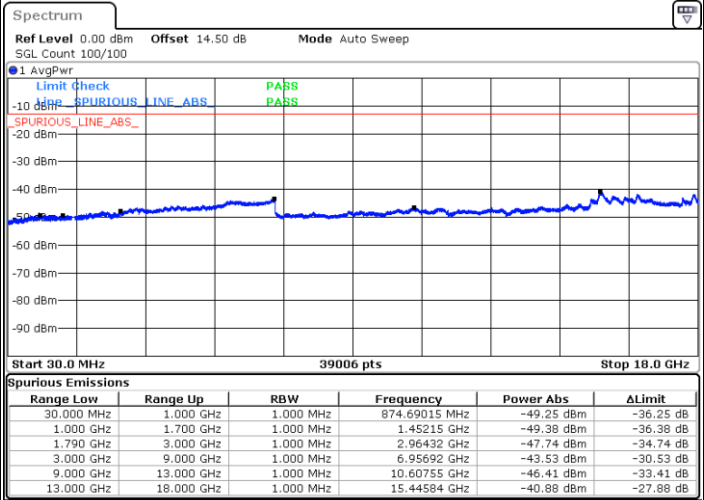

LTE Band 66 / 10MHz

Lowest Channel / 64QAM

Middle Channel / 64QAM

Date: 5.MAY.2022 20:26:16

Date: 5.MAY.2022 20:28:18

Highest Channel / 64QAM

Date: 5.MAY.2022 20:33:15

LTE Band 66 / 15MHz

Lowest Channel / 64QAM

Middle Channel / 64QAM

Date: 5.MAY.2022 20:38:13

Date: 5.MAY.2022 20:40:15

Highest Channel / 64QAM

Date: 5.MAY.2022 20:45:13

LTE Band 66 / 20MHz

Lowest Channel / 64QAM

Middle Channel / 64QAM

Date: 5.MAY.2022 21:39:58

Date: 5.MAY.2022 21:42:00

Highest Channel / 64QAM

Date: 5.MAY.2022 21:46:57

Frequency Stability

Test Conditions		LTE Band 66 (QPSK) / Middle Channel	Limit
Temperature (°C)	Voltage (Volt)	BW 10MHz	Note 2.
		Deviation (ppm)	Result
50	Normal Voltage	0.0004	PASS
40	Normal Voltage	0.0001	
30	Normal Voltage	0.0003	
20(Ref.)	Normal Voltage	0.0000	
10	Normal Voltage	0.0001	
0	Normal Voltage	0.0006	
-10	Normal Voltage	0.0008	
-20	Normal Voltage	0.0010	
-30	Normal Voltage	0.0012	
20	Maximum Voltage	0.0003	
20	Normal Voltage	0.0000	
20	Battery End Point	0.0005	

Note:

1. Normal Voltage =3.8 V. ; Battery End Point (BEP) =3.4 V. ; Maximum Voltage =4.6 V.
2. Note: The frequency fundamental emissions stay within the authorized frequency block.

LTE Band 71

Peak-to-Average Ratio