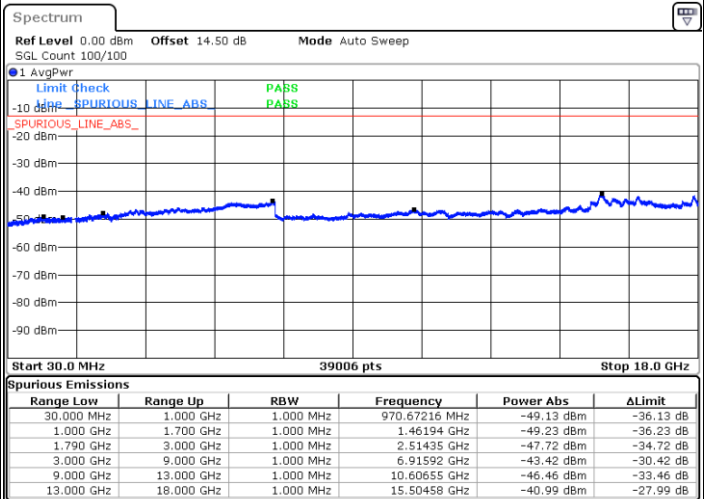

Highest Channel / 16QAM

Date: 5.MAY.2022 19:06:13

Date: 5.MAY.2022 19:07:36

LTE Band 66 / 5MHz

Lowest Channel / QPSK

Lowest Channel / 16QAM

Date: 5.MAY.2022 19:40:22

Date: 5.MAY.2022 19:41:45

Middle Channel / QPSK

Middle Channel / 16QAM

Date: 5.MAY.2022 19:44:46

Date: 5.MAY.2022 19:46:09

LTE Band 66 / 5MHz

Highest Channel / QPSK

Date: 5.MAY.2022 19:55:01

Highest Channel / 16QAM