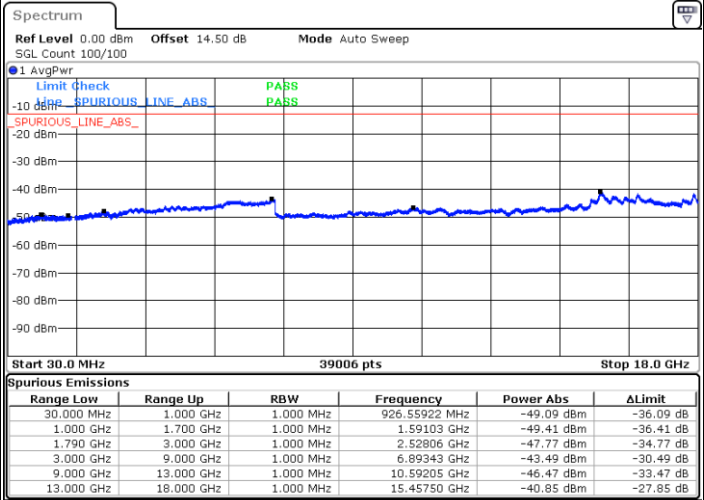

Highest Channel / 64QAM

Date: 5.MAY.2022 18:42:40

LTE Band 66 / 3MHz

Lowest Channel / 64QAM

Middle Channel / 64QAM

Date: 5.MAY.2022 19:12:33

Date: 5.MAY.2022 19:14:35

Highest Channel / 64QAM

Date: 5.MAY.2022 19:19:33

LTE Band 66 / 5MHz

Lowest Channel / 64QAM

Middle Channel / 64QAM

Date: 5.MAY.2022 19:24:31

Date: 5.MAY.2022 19:26:33

Highest Channel / 64QAM

Date: 5.MAY.2022 19:31:30

LTE Band 66 / 10MHz

Lowest Channel / 64QAM

Middle Channel / 64QAM

Date: 5.MAY.2022 20:26:16

Date: 5.MAY.2022 20:28:18

Highest Channel / 64QAM

Date: 5.MAY.2022 20:33:15

LTE Band 66 / 15MHz