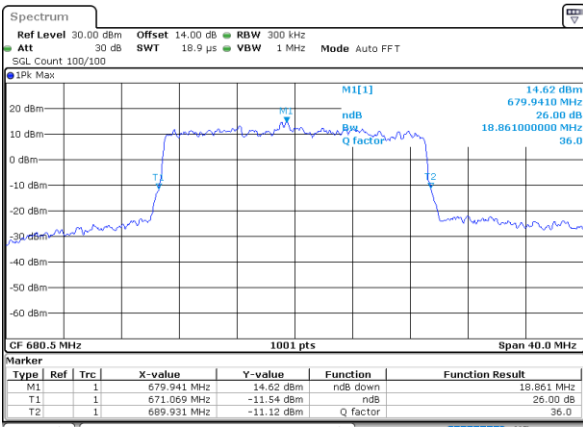

Date: 5.MAY.2022 12:20:09

Middle Channel / 15MHz / 16QAM

Date: 5.MAY.2022 12:20:33

Highest Channel / 15MHz / QPSK

Date: 5.MAY.2022 12:24:20

Highest Channel / 15MHz / 16QAM

Date: 5.MAY.2022 12:24:44

LTE Band 71

Lowest Channel / 20MHz / QPSK

Date: 5.MAY.2022 12:44:47

Lowest Channel / 20MHz / 16QAM

Date: 5.MAY.2022 12:45:11

Middle Channel / 20MHz / QPSK

Date: 5.MAY.2022 12:54:11

Middle Channel / 20MHz / 16QAM

Date: 5.MAY.2022 12:54:34

Highest Channel / 20MHz / QPSK

Date: 5.MAY.2022 12:58:21

Highest Channel / 20MHz / 16QAM

Date: 5.MAY.2022 12:58:45

LTE Band 71

Lowest Channel / 5MHz / 64QAM

Date: 5.MAY.2022 11:25:10

Lowest Channel / 10MHz / 64QAM