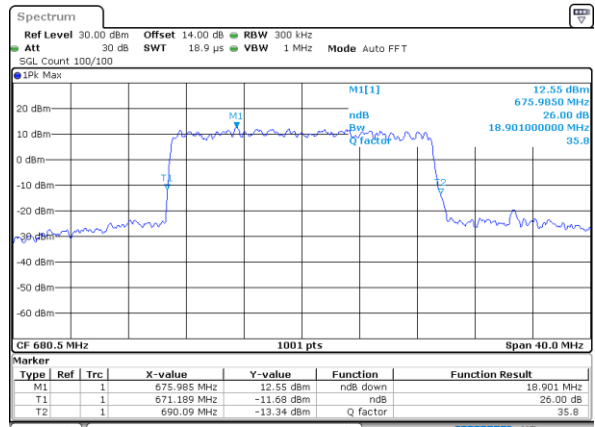

Date: 5.MAY.2022 12:20:09

Middle Channel / 15MHz / 16QAM

Date: 5.MAY.2022 12:20:33

Highest Channel / 15MHz / QPSK

Date: 5.MAY.2022 12:24:20

Highest Channel / 15MHz / 16QAM

Date: 5.MAY.2022 12:24:44

LTE Band 71

Lowest Channel / 20MHz / QPSK

Date: 5.MAY.2022 12:44:47

Lowest Channel / 20MHz / 16QAM

Date: 5.MAY.2022 12:45:11

Middle Channel / 20MHz / QPSK

Date: 5.MAY.2022 12:54:11

Middle Channel / 20MHz / 16QAM

Date: 5.MAY.2022 12:54:34

Highest Channel / 20MHz / QPSK

Date: 5.MAY.2022 12:58:21

Highest Channel / 20MHz / 16QAM

Date: 5.MAY.2022 12:58:45

LTE Band 71

Lowest Channel / 5MHz / 64QAM

Date: 5.MAY.2022 11:25:10

Lowest Channel / 10MHz / 64QAM