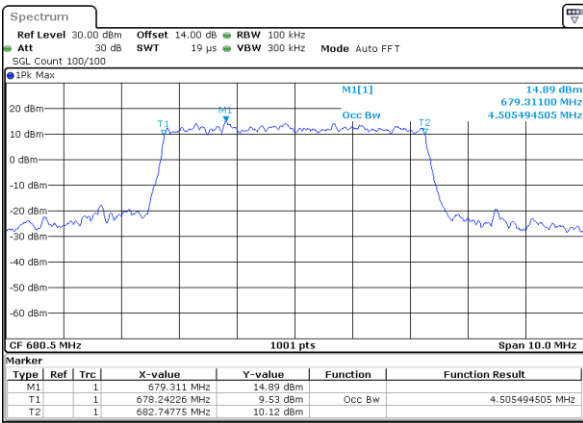

Middle Channel / 20MHz / 64QAM

Date: 5.MAY.2022 13:11:44

Highest Channel / 15MHz / 64QAM

Date: 5.MAY.2022 12:39:39

Highest Channel / 20MHz / 64QAM

Date: 5.MAY.2022 13:13:39

Occupied Bandwidth

Mode	LTE Band 71 : 99%OBW(MHz)											
BW	1.4MHz		3MHz		5MHz		10MHz		15MHz		20MHz	
Mod.	QPSK	16QAM	QPSK	16QAM	QPSK	16QAM	QPSK	16QAM	QPSK	16QAM	QPSK	16QAM
Lowest CH	-	-	-	-	4.51	4.48	9.07	9.01	13.49	13.46	17.82	17.86
Middle CH	-	-	-	-	4.51	4.50	9.11	9.03	13.46	13.46	17.82	17.78
Highest CH	-	-	-	-	4.51	4.48	8.99	9.03	13.43	13.40	17.94	18.02
Mode	LTE Band 71 : 99%OBW(MHz)											
BW	1.4MHz		3MHz		5MHz		10MHz		15MHz		20MHz	
Mod.	64QAM		64QAM		64QAM		64QAM		64QAM		64QAM	
Lowest CH	-	-	-	-	4.49	-	8.99	-	13.46	-	17.82	-
Middle CH	-	-	-	-	4.47	-	9.03	-	13.43	-	17.90	-
Highest CH	-	-	-	-	4.49	-	8.97	-	13.49	-	17.82	-

LTE Band 71

Lowest Channel / 5MHz / QPSK

Date: 5.MAY.2022 11:01:57

Lowest Channel / 5MHz / 16QAM

Date: 5.MAY.2022 11:02:21

Middle Channel / 5MHz / QPSK

Date: 5.MAY.2022 11:11:22

Middle Channel / 5MHz / 16QAM