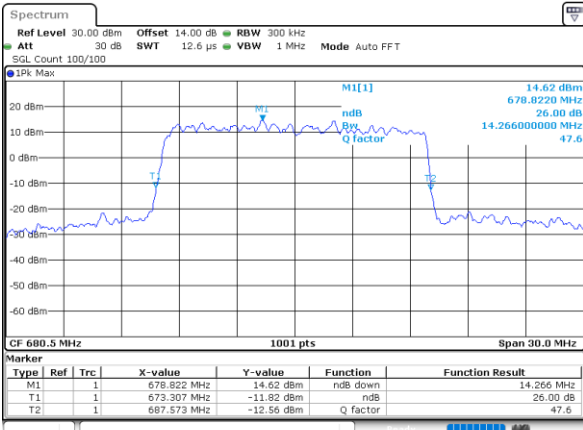

Date: 5.MAY.2022 11:59:10

Middle Channel / 5MHz / 64QAM

Date: 5.MAY.2022 11:29:43

Middle Channel / 10MHz / 64QAM

Date: 5.MAY.2022 12:03:42

Highest Channel / 5MHz / 64QAM

Date: 5.MAY.2022 11:31:38

Highest Channel / 10MHz / 64QAM

Date: 5.MAY.2022 12:05:37

LTE Band 71

Lowest Channel / 15MHz / 64QAM

Date: 5.MAY.2022 12:33:11

Lowest Channel / 20MHz / 64QAM

Date: 5.MAY.2022 13:07:11

Middle Channel / 15MHz / 64QAM

Date: 5.MAY.2022 12:37:43

Middle Channel / 20MHz / 64QAM

Date: 5.MAY.2022 13:11:44

Highest Channel / 15MHz / 64QAM

Date: 5.MAY.2022 12:39:39

Highest Channel / 20MHz / 64QAM

Date: 5.MAY.2022 13:13:39

Occupied Bandwidth

Mode	LTE Band 71 : 99%OBW(MHz)											
BW	1.4MHz		3MHz		5MHz		10MHz		15MHz		20MHz	
Mod.	QPSK	16QAM	QPSK	16QAM	QPSK	16QAM	QPSK	16QAM	QPSK	16QAM	QPSK	16QAM
Lowest CH	-	-	-	-	4.51	4.48	9.07	9.01	13.49	13.46	17.82	17.86
Middle CH	-	-	-	-	4.51	4.50	9.11	9.03	13.46	13.46	17.82	17.78
Highest CH	-	-	-	-	4.51	4.48	8.99	9.03	13.43	13.40	17.94	18.02
Mode	LTE Band 71 : 99%OBW(MHz)											
BW	1.4MHz		3MHz		5MHz		10MHz		15MHz		20MHz	
Mod.	64QAM		64QAM		64QAM		64QAM		64QAM		64QAM	
Lowest CH	-	-	-	-	4.49	-	8.99	-	13.46	-	17.82	-
Middle CH	-	-	-	-	4.47	-	9.03	-	13.43	-	17.90	-
Highest CH	-	-	-	-	4.49	-	8.97	-	13.49	-	17.82	-