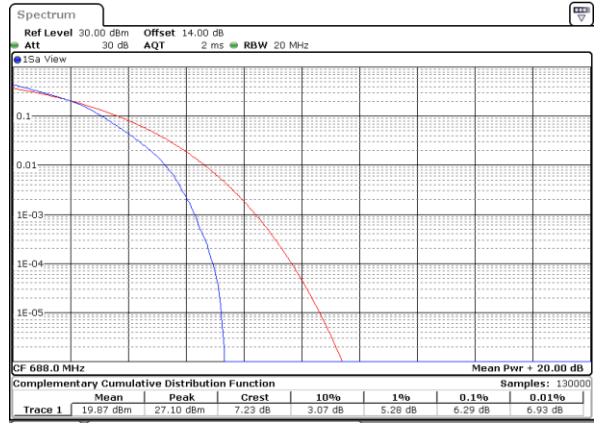

Date: 5.MAY.2022 13:21:49

Highest Channel / 1RB

Date: 5.MAY.2022 13:22:14

Highest Channel / Full RB

Date: 5.MAY.2022 13:22:40

LTE Band 71 / 20MHz / 16QAM

Lowest Channel / 1RB

Date: 5.MAY.2022 13:17:58

Lowest Channel / Full RB

Date: 5.MAY.2022 13:18:24

Middle Channel / 1RB

Date: 5.MAY.2022 13:18:50

Middle Channel / Full RB

Date: 5.MAY.2022 13:19:15

Highest Channel / 1RB

Date: 5.MAY.2022 13:19:40

Highest Channel / Full RB

Date: 5.MAY.2022 13:20:06

LTE Band 71 / 20MHz / 64QAM

Lowest Channel / 1RB

Date: 5.MAY.2022 13:23:06

Lowest Channel / Full RB

Date: 5.MAY.2022 13:23:32

Middle Channel / 1RB

Date: 5.MAY.2022 13:23:58

Middle Channel / Full RB

Date: 5.MAY.2022 13:24:23

Highest Channel / 1RB

Date: 5.MAY.2022 13:24:49

Highest Channel / Full RB

Date: 5.MAY.2022 13:25:14

26dB Bandwidth