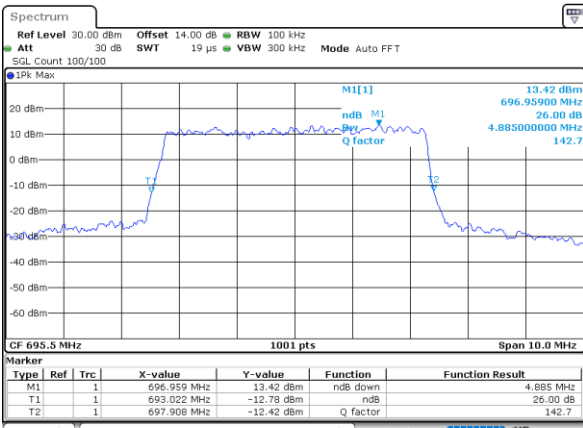

Highest Channel / 20MHz / QPSK

Date: 5.MAY.2022 12:58:21

Highest Channel / 20MHz / 16QAM

Date: 5.MAY.2022 12:58:45

LTE Band 71

Lowest Channel / 5MHz / 64QAM

Date: 5.MAY.2022 11:25:10

Lowest Channel / 10MHz / 64QAM

Date: 5.MAY.2022 11:59:10

Middle Channel / 5MHz / 64QAM

Date: 5.MAY.2022 11:29:43

Middle Channel / 10MHz / 64QAM

Date: 5.MAY.2022 12:03:42

Highest Channel / 5MHz / 64QAM

Date: 5.MAY.2022 11:31:38

Highest Channel / 10MHz / 64QAM

Date: 5.MAY.2022 12:05:37

LTE Band 71

Lowest Channel / 15MHz / 64QAM

Date: 5.MAY.2022 12:33:11

Lowest Channel / 20MHz / 64QAM

Date: 5.MAY.2022 13:07:11

Middle Channel / 15MHz / 64QAM

Date: 5.MAY.2022 12:37:43