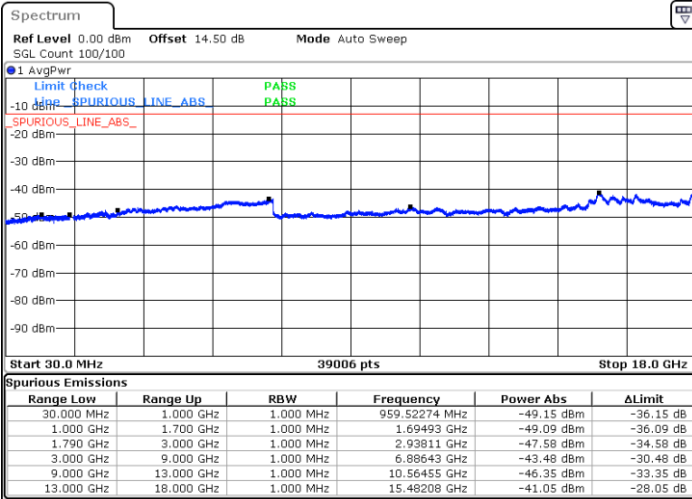

Highest Channel / 64QAM

Date: 5.MAY.2022 18:42:40

LTE Band 66 / 3MHz

Lowest Channel / 64QAM

Middle Channel / 64QAM

Date: 5.MAY.2022 19:12:33

Date: 5.MAY.2022 19:14:35

Highest Channel / 64QAM

Date: 5.MAY.2022 19:19:33

LTE Band 66 / 5MHz

Lowest Channel / 64QAM

Middle Channel / 64QAM

Date: 5.MAY.2022 19:24:31

Date: 5.MAY.2022 19:26:33

Highest Channel / 64QAM

Date: 5.MAY.2022 19:31:30

LTE Band 66 / 10MHz

Lowest Channel / 64QAM

Middle Channel / 64QAM

Date: 5.MAY.2022 20:26:16

Date: 5.MAY.2022 20:28:18

Highest Channel / 64QAM

Date: 5.MAY.2022 20:33:15

LTE Band 66 / 15MHz