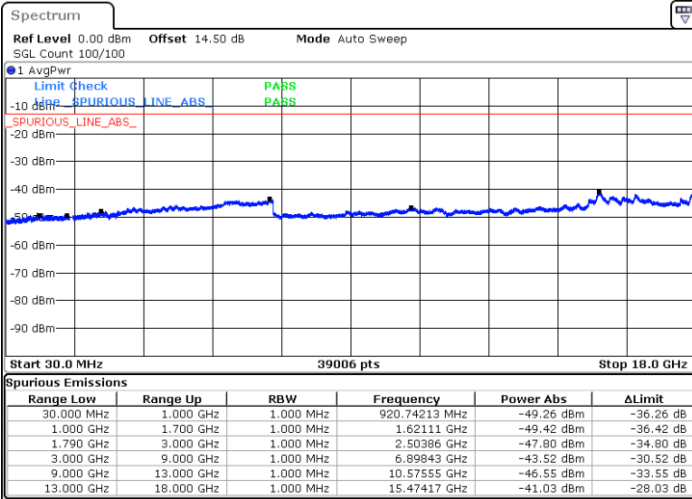

Lowest Channel / 16QAM

Date: 5.MAY.2022 21:20:22

LTE Band 66 / 20MHz

Middle Channel / QPSK

Middle Channel / 16QAM

Date: 5.MAY.2022 21:23:23

Date: 5.MAY.2022 21:24:46

Highest Channel / QPSK

Highest Channel / 16QAM

Date: 5.MAY.2022 21:33:37

Date: 5.MAY.2022 21:35:00

LTE Band 66 / 1.4MHz

Lowest Channel / 64QAM

Middle Channel / 64QAM

Date: 5.MAY.2022 18:35:41

Date: 5.MAY.2022 18:37:43

Highest Channel / 64QAM

Date: 5.MAY.2022 18:42:40

LTE Band 66 / 3MHz

Lowest Channel / 64QAM

Middle Channel / 64QAM

Date: 5.MAY.2022 19:12:33

Date: 5.MAY.2022 19:14:35

Highest Channel / 64QAM