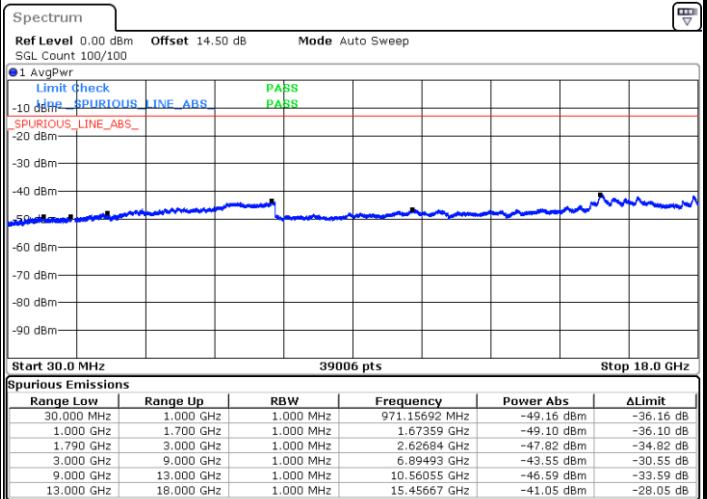

Middle Channel / 16QAM

Date: 5.MAY.2022 20:09:40

Date: 5.MAY.2022 20:11:03

Highest Channel / QPSK

Highest Channel / 16QAM

Date: 5.MAY.2022 20:19:55

Date: 5.MAY.2022 20:21:18

LTE Band 66 / 15MHz