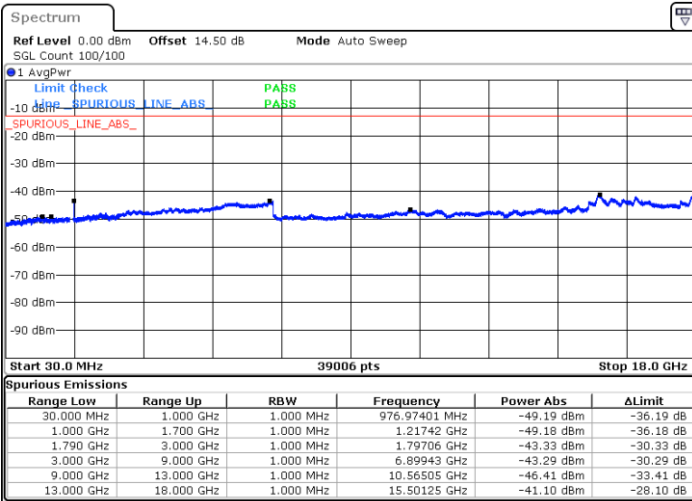

LTE Band 66 / 15MHz

Highest Channel / QPSK

Date: 5.MAY.2022 21:08:43

Highest Channel / 16QAM

Date: 5.MAY.2022 21:10:06

LTE Band 66 / 20MHz

Lowest Channel / QPSK

Date: 5.MAY.2022 21:18:59

Lowest Channel / 16QAM

Date: 5.MAY.2022 21:20:22

LTE Band 66 / 20MHz

Middle Channel / QPSK

Middle Channel / 16QAM

Date: 5.MAY.2022 21:23:23

Date: 5.MAY.2022 21:24:46

Highest Channel / QPSK

Highest Channel / 16QAM

Date: 5.MAY.2022 21:33:37

Date: 5.MAY.2022 21:35:00

LTE Band 66 / 1.4MHz

Lowest Channel / 64QAM

Middle Channel / 64QAM

Date: 5.MAY.2022 18:35:41

Date: 5.MAY.2022 18:37:43