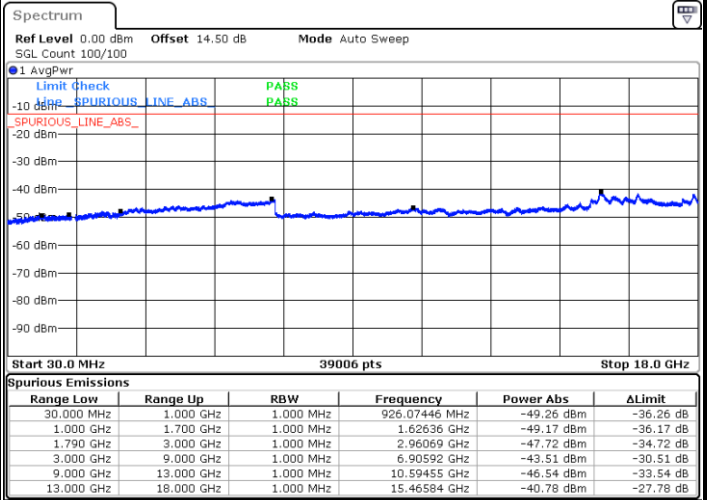

Middle Channel / QPSK

Middle Channel / 16QAM

Date: 5.MAY.2022 19:44:46

Date: 5.MAY.2022 19:46:09

LTE Band 66 / 5MHz

Highest Channel / QPSK

Date: 5.MAY.2022 19:55:01

Highest Channel / 16QAM

Date: 5.MAY.2022 19:56:24

LTE Band 66 / 10MHz

Lowest Channel / QPSK

Date: 5.MAY.2022 20:05:16

Lowest Channel / 16QAM

Date: 5.MAY.2022 20:06:39

LTE Band 66 / 10MHz

Middle Channel / QPSK

Middle Channel / 16QAM

Date: 5.MAY.2022 20:09:40

Date: 5.MAY.2022 20:11:03

Highest Channel / QPSK

Highest Channel / 16QAM

Date: 5.MAY.2022 20:19:55

Date: 5.MAY.2022 20:21:18

LTE Band 66 / 15MHz