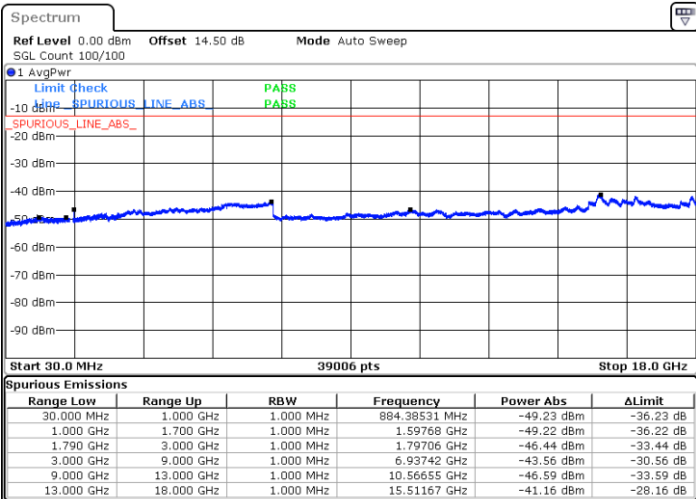

LTE Band 66 / 10MHz

Lowest Channel / 64QAM

Middle Channel / 64QAM

Date: 5.MAY.2022 20:26:16

Date: 5.MAY.2022 20:28:18

Highest Channel / 64QAM

Date: 5.MAY.2022 20:33:15

LTE Band 66 / 15MHz

Lowest Channel / 64QAM

Middle Channel / 64QAM

Date: 5.MAY.2022 20:38:13

Date: 5.MAY.2022 20:40:15

Highest Channel / 64QAM

Date: 5.MAY.2022 20:45:13

LTE Band 66 / 20MHz

Lowest Channel / 64QAM

Middle Channel / 64QAM

Date: 5.MAY.2022 21:39:58

Date: 5.MAY.2022 21:42:00

Highest Channel / 64QAM

Date: 5.MAY.2022 21:46:57

Frequency Stability

Test Conditions		LTE Band 66 (QPSK) / Middle Channel	Limit
Temperature (°C)	Voltage (Volt)	BW 10MHz	Note 2.
		Deviation (ppm)	Result
50	Normal Voltage	0.0004	PASS
40	Normal Voltage	0.0001	
30	Normal Voltage	0.0003	
20(Ref.)	Normal Voltage	0.0000	
10	Normal Voltage	0.0001	
0	Normal Voltage	0.0006	
-10	Normal Voltage	0.0008	
-20	Normal Voltage	0.0010	
-30	Normal Voltage	0.0012	
20	Maximum Voltage	0.0003	
20	Normal Voltage	0.0000	
20	Battery End Point	0.0005	

Note:

1. Normal Voltage =3.8 V. ; Battery End Point (BEP) =3.4 V. ; Maximum Voltage =4.6 V.
2. Note: The frequency fundamental emissions stay within the authorized frequency block.

LTE Band 71

Peak-to-Average Ratio