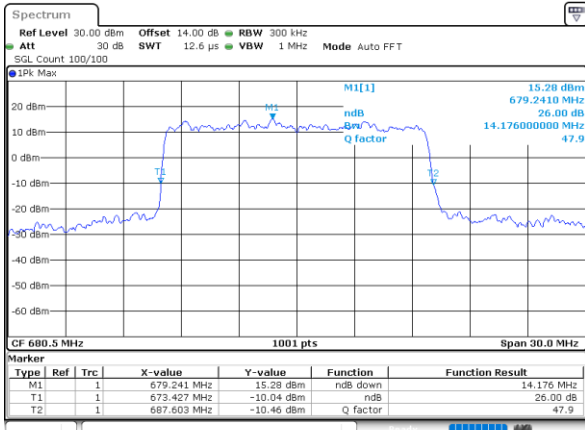

Highest Channel / 10MHz / 16QAM

Date: 5.MAY.2022 11:50:43

LTE Band 71

Lowest Channel / 15MHz / QPSK

Date: 5.MAY.2022 12:10:45

Lowest Channel / 15MHz / 16QAM

Date: 5.MAY.2022 12:11:10

Middle Channel / 15MHz / QPSK

Date: 5.MAY.2022 12:20:09

Middle Channel / 15MHz / 16QAM

Date: 5.MAY.2022 12:20:33

Highest Channel / 15MHz / QPSK

Date: 5.MAY.2022 12:24:20

Highest Channel / 15MHz / 16QAM

Date: 5.MAY.2022 12:24:44

LTE Band 71