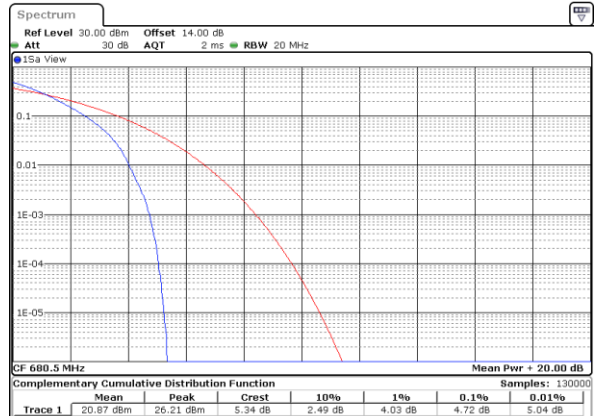

LTE Band 71 / 20MHz / QPSK

Lowest Channel / 1RB

Date: 5.MAY.2022 13:20:32

Lowest Channel / Full RB

Date: 5.MAY.2022 13:20:58

Middle Channel / 1RB

Date: 5.MAY.2022 13:21:23

Middle Channel / Full RB

Date: 5.MAY.2022 13:21:49

Highest Channel / 1RB

Date: 5.MAY.2022 13:22:14

Highest Channel / Full RB

Date: 5.MAY.2022 13:22:40

LTE Band 71 / 20MHz / 16QAM

Lowest Channel / 1RB

Date: 5.MAY.2022 13:17:58

Lowest Channel / Full RB

Date: 5.MAY.2022 13:18:24

Middle Channel / 1RB

Date: 5.MAY.2022 13:18:50

Middle Channel / Full RB

Date: 5.MAY.2022 13:19:15

Highest Channel / 1RB

Date: 5.MAY.2022 13:19:40