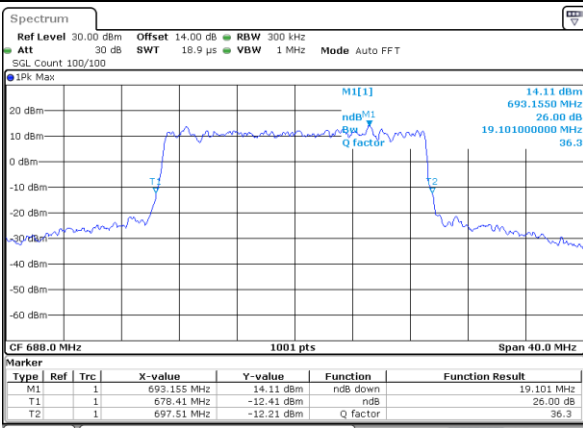

Date: 5.MAY.2022 12:20:09

Middle Channel / 15MHz / 16QAM

Date: 5.MAY.2022 12:20:33

Highest Channel / 15MHz / QPSK

Date: 5.MAY.2022 12:24:20

Highest Channel / 15MHz / 16QAM

Date: 5.MAY.2022 12:24:44

LTE Band 71

Lowest Channel / 20MHz / QPSK

Date: 5.MAY.2022 12:44:47

Lowest Channel / 20MHz / 16QAM

Date: 5.MAY.2022 12:45:11

Middle Channel / 20MHz / QPSK

Date: 5.MAY.2022 12:54:11

Middle Channel / 20MHz / 16QAM

Date: 5.MAY.2022 12:54:34

Highest Channel / 20MHz / QPSK

Date: 5.MAY.2022 12:58:21

Highest Channel / 20MHz / 16QAM

Date: 5.MAY.2022 12:58:45

LTE Band 71

Lowest Channel / 5MHz / 64QAM

Date: 5.MAY.2022 11:25:10

Lowest Channel / 10MHz / 64QAM