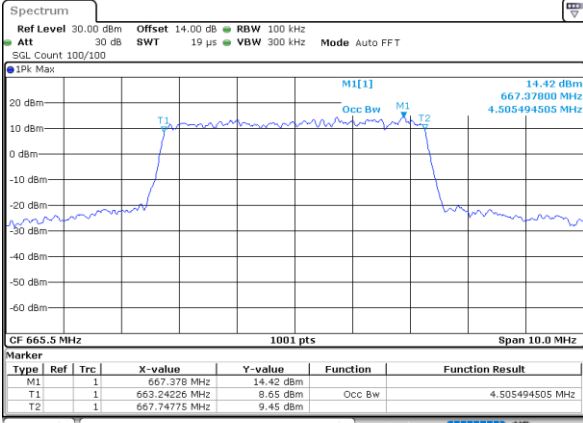

Date: 5.MAY.2022 12:05:37

LTE Band 71

Lowest Channel / 15MHz / 64QAM

Date: 5.MAY.2022 12:33:11

Lowest Channel / 20MHz / 64QAM

Date: 5.MAY.2022 13:07:11

Middle Channel / 15MHz / 64QAM

Date: 5.MAY.2022 12:37:43

Middle Channel / 20MHz / 64QAM

Date: 5.MAY.2022 13:11:44

Highest Channel / 15MHz / 64QAM

Date: 5.MAY.2022 12:39:39

Highest Channel / 20MHz / 64QAM

Date: 5.MAY.2022 13:13:39

Occupied Bandwidth

Mode	LTE Band 71 : 99%OBW(MHz)											
BW	1.4MHz		3MHz		5MHz		10MHz		15MHz		20MHz	
Mod.	QPSK	16QAM	QPSK	16QAM	QPSK	16QAM	QPSK	16QAM	QPSK	16QAM	QPSK	16QAM
Lowest CH	-	-	-	-	4.51	4.48	9.07	9.01	13.49	13.46	17.82	17.86
Middle CH	-	-	-	-	4.51	4.50	9.11	9.03	13.46	13.46	17.82	17.78
Highest CH	-	-	-	-	4.51	4.48	8.99	9.03	13.43	13.40	17.94	18.02
Mode	LTE Band 71 : 99%OBW(MHz)											
BW	1.4MHz		3MHz		5MHz		10MHz		15MHz		20MHz	
Mod.	64QAM		64QAM		64QAM		64QAM		64QAM		64QAM	
Lowest CH	-	-	-	-	4.49	-	8.99	-	13.46	-	17.82	-
Middle CH	-	-	-	-	4.47	-	9.03	-	13.43	-	17.90	-
Highest CH	-	-	-	-	4.49	-	8.97	-	13.49	-	17.82	-

LTE Band 71

Lowest Channel / 5MHz / QPSK

Date: 5.MAY.2022 11:01:57

Lowest Channel / 5MHz / 16QAM

Date: 5.MAY.2022 11:02:21

Middle Channel / 5MHz / QPSK

Date: 5.MAY.2022 11:11:22

Middle Channel / 5MHz / 16QAM