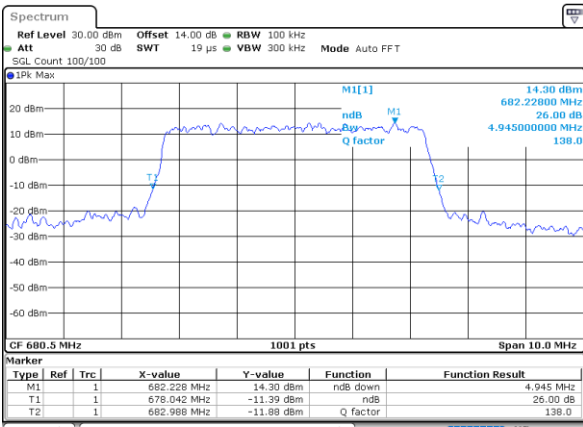

Mode	LTE Band 71 : 26dB BW(MHz)											
BW	1.4MHz		3MHz		5MHz		10MHz		15MHz		20MHz	
Mod.	QPSK	16QAM	QPSK	16QAM	QPSK	16QAM	QPSK	16QAM	QPSK	16QAM	QPSK	16QAM
Lowest CH	-	-	-	-	4.85	4.87	9.85	9.89	14.27	14.45	18.70	19.02
Middle CH	-	-	-	-	4.95	4.91	9.89	9.83	14.18	14.48	18.86	18.90
Highest CH	-	-	-	-	4.86	4.85	9.79	9.89	14.30	14.39	19.10	18.98
Mode	LTE Band 71 : 26dB BW(MHz)											
BW	1.4MHz		3MHz		5MHz		10MHz		15MHz		20MHz	
Mod.	64QAM		64QAM		64QAM		64QAM		64QAM		64QAM	
Lowest CH	-	-	-	-	4.89	-	9.69	-	14.30	-	19.10	-
Middle CH	-	-	-	-	4.90	-	9.75	-	14.27	-	19.02	-
Highest CH	-	-	-	-	4.89	-	9.87	-	14.54	-	18.94	-

LTE Band 71

Lowest Channel / 5MHz / QPSK

Date: 5.MAY.2022 11:02:45

Lowest Channel / 5MHz / 16QAM

Date: 5.MAY.2022 11:03:10

Middle Channel / 5MHz / QPSK

Date: 5.MAY.2022 11:12:09

Middle Channel / 5MHz / 16QAM

Date: 5.MAY.2022 11:12:33

Highest Channel / 5MHz / QPSK

Date: 5.MAY.2022 11:16:19

Highest Channel / 5MHz / 16QAM

Date: 5.MAY.2022 11:16:44

LTE Band 71

Lowest Channel / 10MHz / QPSK

Date: 5.MAY.2022 11:36:46