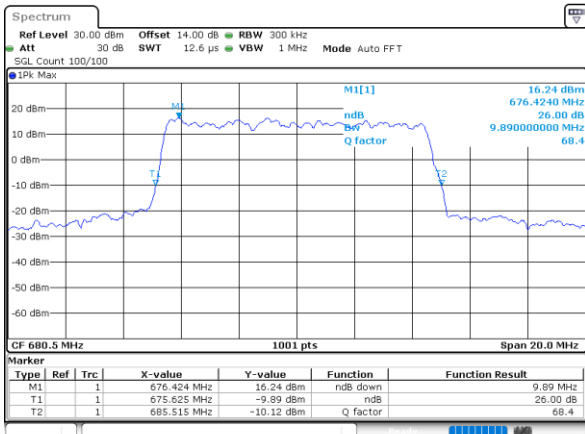

Middle Channel / 10MHz / QPSK

Date: 5.MAY.2022 11:46:09