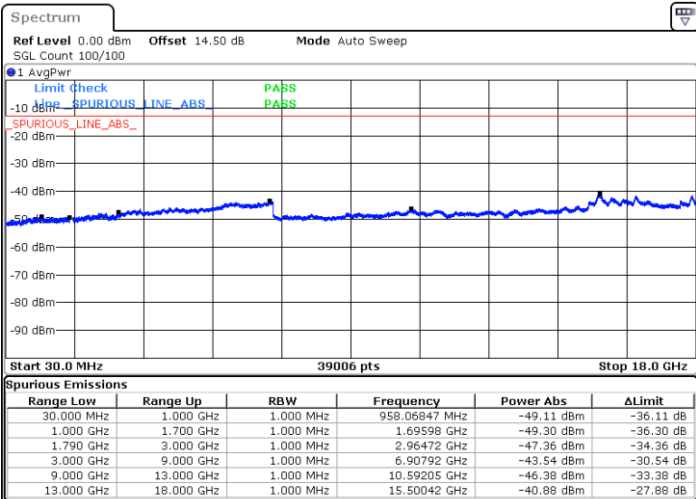

Date: 5.MAY.2022 19:19:33

LTE Band 66 / 5MHz

Lowest Channel / 64QAM

Middle Channel / 64QAM

Date: 5.MAY.2022 19:24:31

Date: 5.MAY.2022 19:26:33

Highest Channel / 64QAM

Date: 5.MAY.2022 19:31:30

LTE Band 66 / 10MHz

Lowest Channel / 64QAM

Middle Channel / 64QAM

Date: 5.MAY.2022 20:26:16

Date: 5.MAY.2022 20:28:18

Highest Channel / 64QAM

Date: 5.MAY.2022 20:33:15

LTE Band 66 / 15MHz

Lowest Channel / 64QAM

Middle Channel / 64QAM

Date: 5.MAY.2022 20:38:13

Date: 5.MAY.2022 20:40:15

Highest Channel / 64QAM

Date: 5.MAY.2022 20:45:13

LTE Band 66 / 20MHz

Lowest Channel / 64QAM