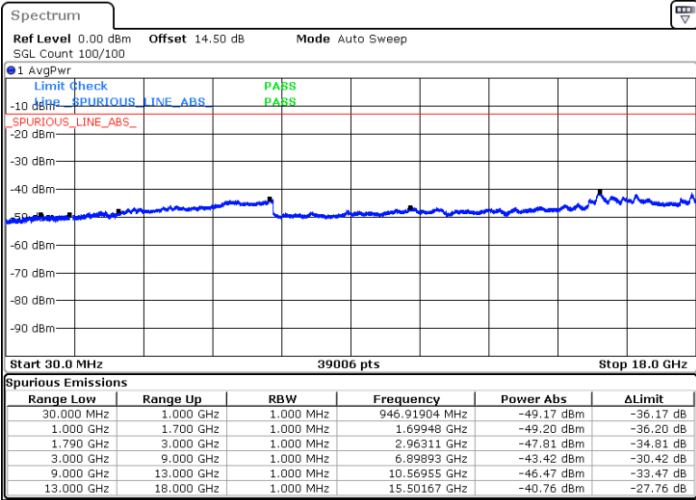

Lowest Channel / 16QAM

Date: 5.MAY.2022 18:52:56

LTE Band 66 / 3MHz

Middle Channel / QPSK

Middle Channel / 16QAM

Date: 5.MAY.2022 18:55:57

Date: 5.MAY.2022 18:57:21

Highest Channel / QPSK

Highest Channel / 16QAM

Date: 5.MAY.2022 19:06:13

Date: 5.MAY.2022 19:07:36

LTE Band 66 / 5MHz

Lowest Channel / QPSK

Lowest Channel / 16QAM

Date: 5.MAY.2022 19:40:22

Date: 5.MAY.2022 19:41:45

Middle Channel / QPSK

Middle Channel / 16QAM

Date: 5.MAY.2022 19:44:46

Date: 5.MAY.2022 19:46:09

LTE Band 66 / 5MHz

Highest Channel / QPSK

Date: 5.MAY.2022 19:55:01

Highest Channel / 16QAM