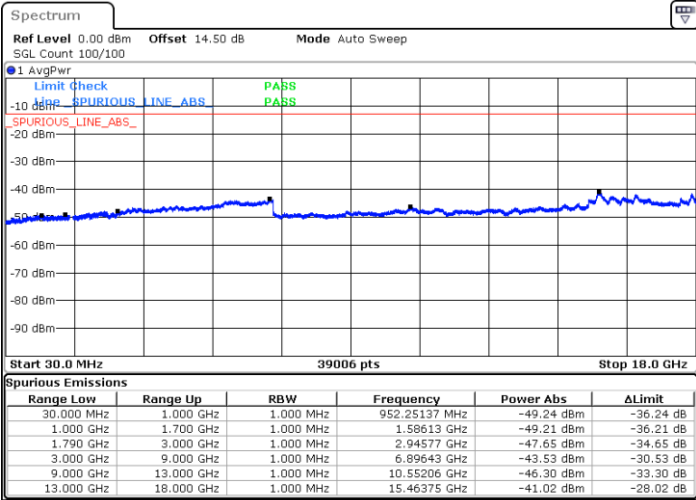

LTE Band 66 / 10MHz

Lowest Channel / 64QAM

Middle Channel / 64QAM

Date: 5.MAY.2022 20:26:16

Date: 5.MAY.2022 20:28:18

Highest Channel / 64QAM

Date: 5.MAY.2022 20:33:15

LTE Band 66 / 15MHz

Lowest Channel / 64QAM

Middle Channel / 64QAM

Date: 5.MAY.2022 20:38:13

Date: 5.MAY.2022 20:40:15

Highest Channel / 64QAM

Date: 5.MAY.2022 20:45:13

LTE Band 66 / 20MHz

Lowest Channel / 64QAM

Middle Channel / 64QAM

Date: 5.MAY.2022 21:39:58

Date: 5.MAY.2022 21:42:00

Highest Channel / 64QAM

Date: 5.MAY.2022 21:46:57

Frequency Stability

Test Conditions		LTE Band 66 (QPSK) / Middle Channel	Limit
Temperature (°C)	Voltage (Volt)	BW 10MHz	Note 2.
		Deviation (ppm)	Result
50	Normal Voltage	0.0004	PASS
40	Normal Voltage	0.0001	
30	Normal Voltage	0.0003	
20(Ref.)	Normal Voltage	0.0000	
10	Normal Voltage	0.0001	
0	Normal Voltage	0.0006	
-10	Normal Voltage	0.0008	
-20	Normal Voltage	0.0010	
-30	Normal Voltage	0.0012	
20	Maximum Voltage	0.0003	
20	Normal Voltage	0.0000	
20	Battery End Point	0.0005	

Note:

1. Normal Voltage =3.8 V. ; Battery End Point (BEP) =3.4 V. ; Maximum Voltage =4.6 V.
2. Note: The frequency fundamental emissions stay within the authorized frequency block.

LTE Band 71

Peak-to-Average Ratio