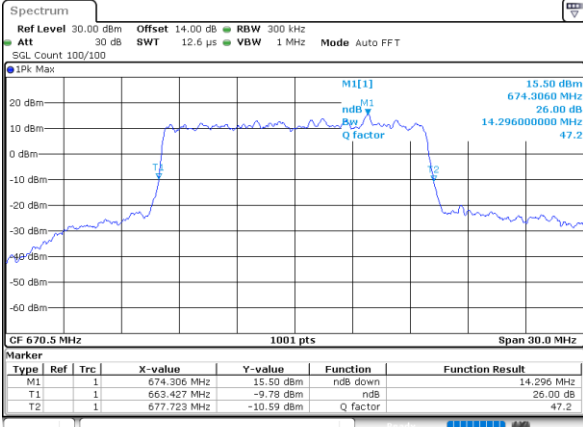

Highest Channel / 20MHz / QPSK

Date: 5.MAY.2022 12:58:21

Highest Channel / 20MHz / 16QAM

Date: 5.MAY.2022 12:58:45

LTE Band 71

Lowest Channel / 5MHz / 64QAM

Date: 5.MAY.2022 11:25:10

Lowest Channel / 10MHz / 64QAM

Date: 5.MAY.2022 11:59:10

Middle Channel / 5MHz / 64QAM

Date: 5.MAY.2022 11:29:43

Middle Channel / 10MHz / 64QAM

Date: 5.MAY.2022 12:03:42

Highest Channel / 5MHz / 64QAM

Date: 5.MAY.2022 11:31:38

Highest Channel / 10MHz / 64QAM

Date: 5.MAY.2022 12:05:37

LTE Band 71

Lowest Channel / 15MHz / 64QAM

Date: 5.MAY.2022 12:33:11

Lowest Channel / 20MHz / 64QAM

Date: 5.MAY.2022 13:07:11

Middle Channel / 15MHz / 64QAM

Date: 5.MAY.2022 12:37:43