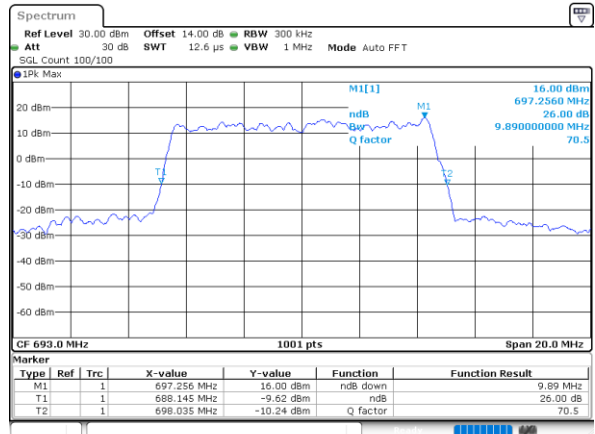

Date: 5.MAY.2022 11:12:33

Highest Channel / 5MHz / QPSK

Date: 5.MAY.2022 11:16:19

Highest Channel / 5MHz / 16QAM

Date: 5.MAY.2022 11:16:44

LTE Band 71

Lowest Channel / 10MHz / QPSK

Date: 5.MAY.2022 11:36:46

Lowest Channel / 10MHz / 16QAM

Date: 5.MAY.2022 11:37:11

Middle Channel / 10MHz / QPSK

Date: 5.MAY.2022 11:46:09

Middle Channel / 10MHz / 16QAM

Date: 5.MAY.2022 11:46:33

Highest Channel / 10MHz / QPSK

Date: 5.MAY.2022 11:50:19

Highest Channel / 10MHz / 16QAM

Date: 5.MAY.2022 11:50:43

LTE Band 71

Lowest Channel / 15MHz / QPSK

Date: 5.MAY.2022 12:10:45

Lowest Channel / 15MHz / 16QAM

Date: 5.MAY.2022 12:11:10

Middle Channel / 15MHz / QPSK