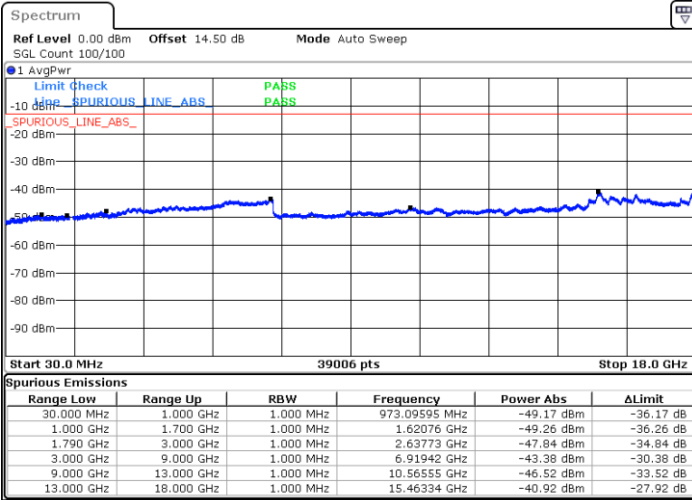

Middle Channel / QPSK

Middle Channel / 16QAM

Date: 5.MAY.2022 19:44:46

Date: 5.MAY.2022 19:46:09

LTE Band 66 / 5MHz

Highest Channel / QPSK

Date: 5.MAY.2022 19:55:01

Highest Channel / 16QAM

Date: 5.MAY.2022 19:56:24

LTE Band 66 / 10MHz

Lowest Channel / QPSK

Date: 5.MAY.2022 20:05:16

Lowest Channel / 16QAM

Date: 5.MAY.2022 20:06:39

LTE Band 66 / 10MHz

Middle Channel / QPSK

Middle Channel / 16QAM

Date: 5.MAY.2022 20:09:40

Date: 5.MAY.2022 20:11:03

Highest Channel / QPSK

Highest Channel / 16QAM

Date: 5.MAY.2022 20:19:55

Date: 5.MAY.2022 20:21:18

LTE Band 66 / 15MHz