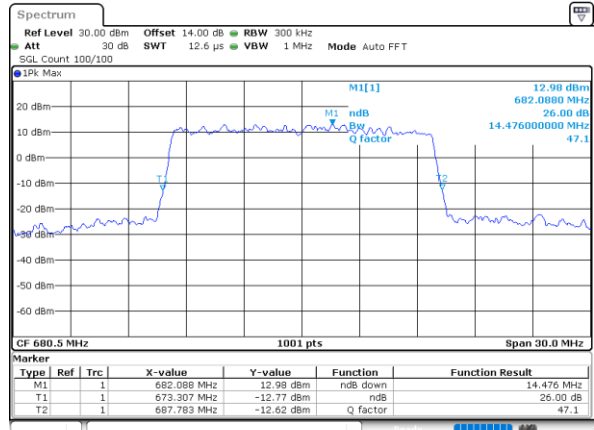

Highest Channel / 10MHz / 16QAM

Date: 5.MAY.2022 11:50:43

LTE Band 71

Lowest Channel / 15MHz / QPSK

Date: 5.MAY.2022 12:10:45

Lowest Channel / 15MHz / 16QAM

Date: 5.MAY.2022 12:11:10

Middle Channel / 15MHz / QPSK

Date: 5.MAY.2022 12:20:09

Middle Channel / 15MHz / 16QAM

Date: 5.MAY.2022 12:20:33

Highest Channel / 15MHz / QPSK

Date: 5.MAY.2022 12:24:20

Highest Channel / 15MHz / 16QAM

Date: 5.MAY.2022 12:24:44

LTE Band 71