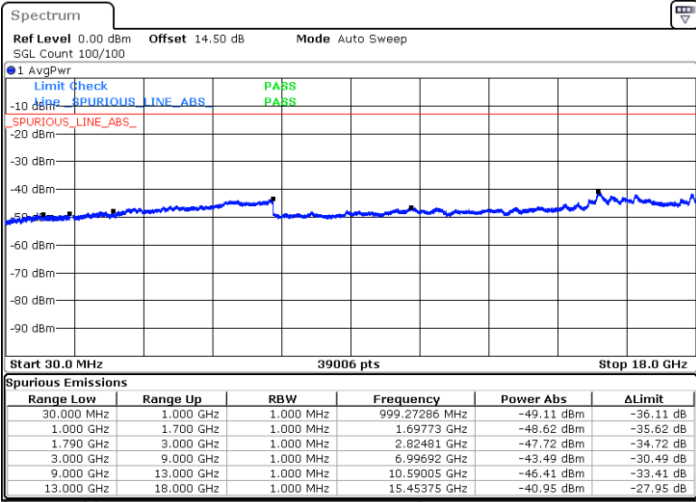

Date: 5.MAY.2022 19:19:33

LTE Band 66 / 5MHz

Lowest Channel / 64QAM

Middle Channel / 64QAM

Date: 5.MAY.2022 19:24:31

Date: 5.MAY.2022 19:26:33

Highest Channel / 64QAM

Date: 5.MAY.2022 19:31:30

LTE Band 66 / 10MHz

Lowest Channel / 64QAM

Middle Channel / 64QAM

Date: 5.MAY.2022 20:26:16

Date: 5.MAY.2022 20:28:18

Highest Channel / 64QAM

Date: 5.MAY.2022 20:33:15

LTE Band 66 / 15MHz

Lowest Channel / 64QAM

Middle Channel / 64QAM

Date: 5.MAY.2022 20:38:13

Date: 5.MAY.2022 20:40:15

Highest Channel / 64QAM

Date: 5.MAY.2022 20:45:13

LTE Band 66 / 20MHz

Lowest Channel / 64QAM