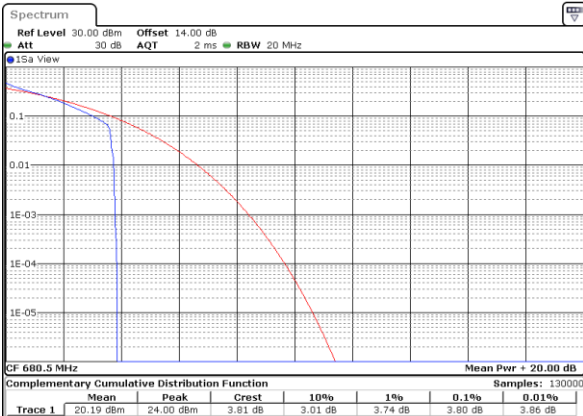

LTE Band 71 / 20MHz / QPSK

Lowest Channel / 1RB

Date: 5.MAY.2022 13:20:32

Lowest Channel / Full RB

Date: 5.MAY.2022 13:20:58

Middle Channel / 1RB

Date: 5.MAY.2022 13:21:23

Middle Channel / Full RB

Date: 5.MAY.2022 13:21:49

Highest Channel / 1RB

Date: 5.MAY.2022 13:22:14

Highest Channel / Full RB

Date: 5.MAY.2022 13:22:40

LTE Band 71 / 20MHz / 16QAM

Lowest Channel / 1RB

Date: 5.MAY.2022 13:17:58