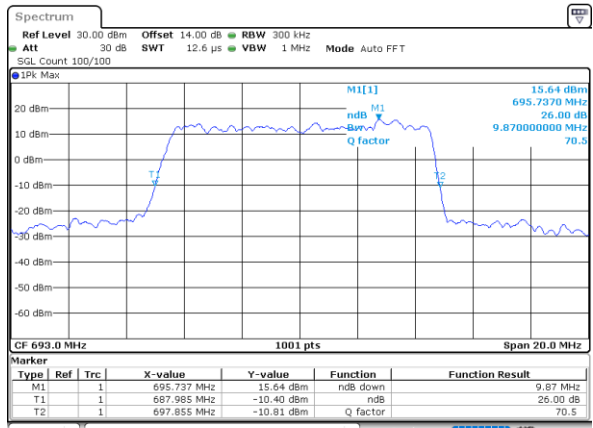

Highest Channel / 20MHz / QPSK

Date: 5.MAY.2022 12:58:21

Highest Channel / 20MHz / 16QAM

Date: 5.MAY.2022 12:58:45

LTE Band 71

Lowest Channel / 5MHz / 64QAM

Date: 5.MAY.2022 11:25:10

Lowest Channel / 10MHz / 64QAM

Date: 5.MAY.2022 11:59:10

Middle Channel / 5MHz / 64QAM

Date: 5.MAY.2022 11:29:43

Middle Channel / 10MHz / 64QAM

Date: 5.MAY.2022 12:03:42

Highest Channel / 5MHz / 64QAM

Date: 5.MAY.2022 11:31:38

Highest Channel / 10MHz / 64QAM

Date: 5.MAY.2022 12:05:37

LTE Band 71

Lowest Channel / 15MHz / 64QAM

Date: 5.MAY.2022 12:33:11

Lowest Channel / 20MHz / 64QAM

Date: 5.MAY.2022 13:07:11

Middle Channel / 15MHz / 64QAM

Date: 5.MAY.2022 12:37:43