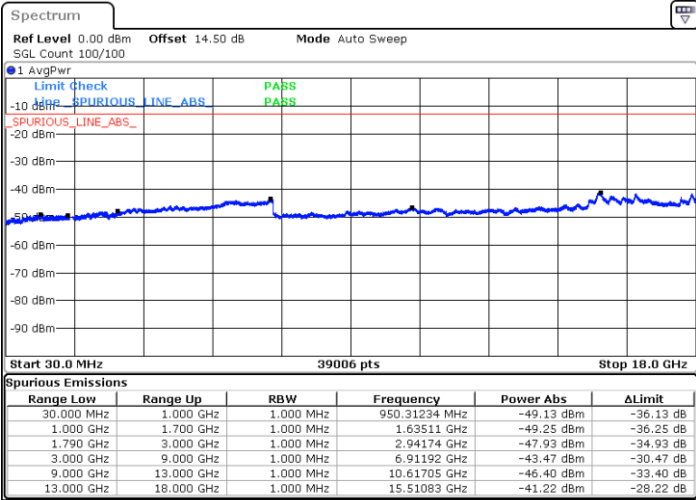

Highest Channel / 64QAM

Date: 5.MAY.2022 18:42:40

LTE Band 66 / 3MHz

Lowest Channel / 64QAM

Middle Channel / 64QAM

Date: 5.MAY.2022 19:12:33

Date: 5.MAY.2022 19:14:35

Highest Channel / 64QAM

Date: 5.MAY.2022 19:19:33

LTE Band 66 / 5MHz

Lowest Channel / 64QAM

Middle Channel / 64QAM

Date: 5.MAY.2022 19:24:31

Date: 5.MAY.2022 19:26:33

Highest Channel / 64QAM

Date: 5.MAY.2022 19:31:30

LTE Band 66 / 10MHz

Lowest Channel / 64QAM

Middle Channel / 64QAM

Date: 5.MAY.2022 20:26:16

Date: 5.MAY.2022 20:28:18

Highest Channel / 64QAM

Date: 5.MAY.2022 20:33:15

LTE Band 66 / 15MHz