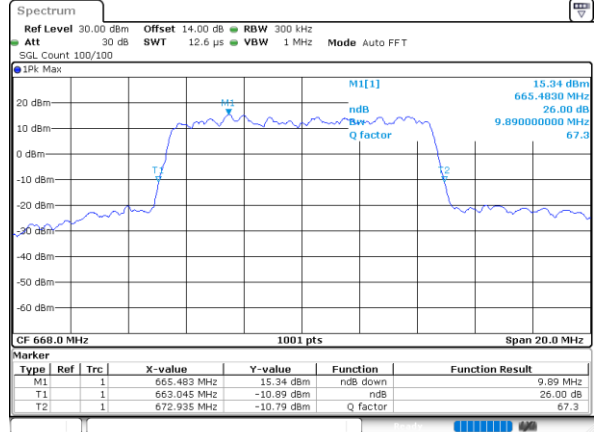

LTE Band 71

Lowest Channel / 5MHz / QPSK

Date: 5.MAY.2022 11:02:45

Lowest Channel / 5MHz / 16QAM

Date: 5.MAY.2022 11:03:10

Middle Channel / 5MHz / QPSK

Date: 5.MAY.2022 11:12:09

Middle Channel / 5MHz / 16QAM

Date: 5.MAY.2022 11:12:33

Highest Channel / 5MHz / QPSK

Date: 5.MAY.2022 11:16:19

Highest Channel / 5MHz / 16QAM

Date: 5.MAY.2022 11:16:44

LTE Band 71

Lowest Channel / 10MHz / QPSK

Date: 5.MAY.2022 11:36:46

Lowest Channel / 10MHz / 16QAM

Date: 5.MAY.2022 11:37:11

Middle Channel / 10MHz / QPSK

Date: 5.MAY.2022 11:46:09

Middle Channel / 10MHz / 16QAM

Date: 5.MAY.2022 11:46:33

Highest Channel / 10MHz / QPSK

Date: 5.MAY.2022 11:50:19