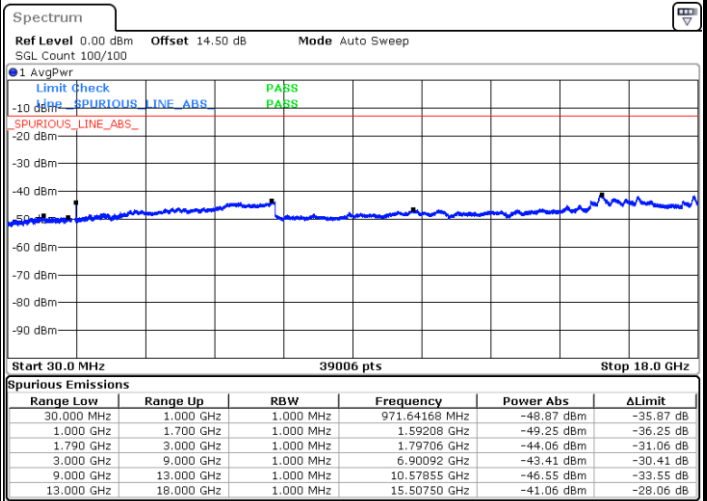

LTE Band 66 / 15MHz

Highest Channel / QPSK

Date: 5.MAY.2022 21:08:43

Highest Channel / 16QAM

Date: 5.MAY.2022 21:10:06

LTE Band 66 / 20MHz

Lowest Channel / QPSK

Date: 5.MAY.2022 21:18:59

Lowest Channel / 16QAM

Date: 5.MAY.2022 21:20:22

LTE Band 66 / 20MHz

Middle Channel / QPSK

Middle Channel / 16QAM

Date: 5.MAY.2022 21:23:23

Date: 5.MAY.2022 21:24:46

Highest Channel / QPSK

Highest Channel / 16QAM

Date: 5.MAY.2022 21:33:37

Date: 5.MAY.2022 21:35:00

LTE Band 66 / 1.4MHz

Lowest Channel / 64QAM

Middle Channel / 64QAM

Date: 5.MAY.2022 18:35:41

Date: 5.MAY.2022 18:37:43