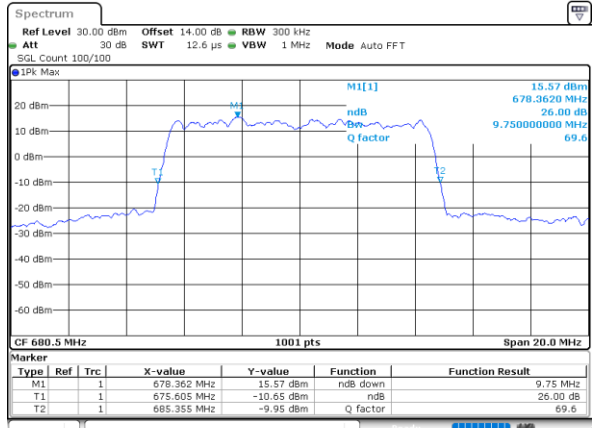

Highest Channel / 20MHz / QPSK

Date: 5.MAY.2022 12:58:21

Highest Channel / 20MHz / 16QAM

Date: 5.MAY.2022 12:58:45

LTE Band 71

Lowest Channel / 5MHz / 64QAM

Date: 5.MAY.2022 11:25:10

Lowest Channel / 10MHz / 64QAM

Date: 5.MAY.2022 11:59:10

Middle Channel / 5MHz / 64QAM

Date: 5.MAY.2022 11:29:43

Middle Channel / 10MHz / 64QAM

Date: 5.MAY.2022 12:03:42

Highest Channel / 5MHz / 64QAM

Date: 5.MAY.2022 11:31:38

Highest Channel / 10MHz / 64QAM