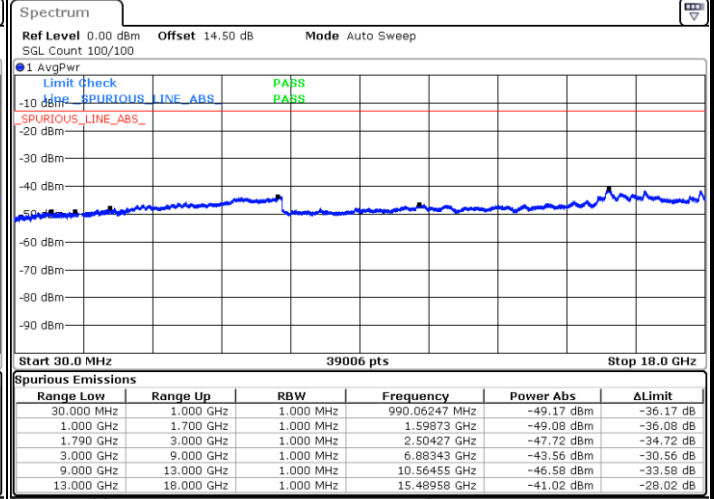

Lowest Channel / 16QAM

Date: 5.MAY.2022 21:20:22

LTE Band 66 / 20MHz

Middle Channel / QPSK

Middle Channel / 16QAM

Date: 5.MAY.2022 21:23:23

Date: 5.MAY.2022 21:24:46

Highest Channel / QPSK

Highest Channel / 16QAM

Date: 5.MAY.2022 21:33:37

Date: 5.MAY.2022 21:35:00

LTE Band 66 / 1.4MHz

Lowest Channel / 64QAM

Middle Channel / 64QAM

Date: 5.MAY.2022 18:35:41

Date: 5.MAY.2022 18:37:43

Highest Channel / 64QAM

Date: 5.MAY.2022 18:42:40

LTE Band 66 / 3MHz

Lowest Channel / 64QAM

Middle Channel / 64QAM

Date: 5.MAY.2022 19:12:33

Date: 5.MAY.2022 19:14:35

Highest Channel / 64QAM