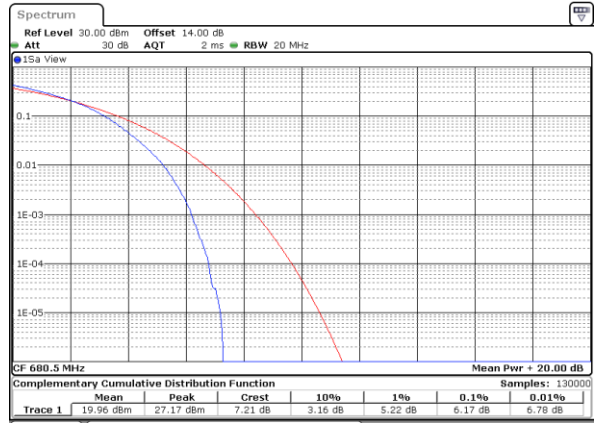

Date: 5.MAY.2022 13:21:49

Highest Channel / 1RB

Date: 5.MAY.2022 13:22:14

Highest Channel / Full RB

Date: 5.MAY.2022 13:22:40

LTE Band 71 / 20MHz / 16QAM

Lowest Channel / 1RB

Date: 5.MAY.2022 13:17:58

Lowest Channel / Full RB

Date: 5.MAY.2022 13:18:24

Middle Channel / 1RB

Date: 5.MAY.2022 13:18:50

Middle Channel / Full RB

Date: 5.MAY.2022 13:19:15

Highest Channel / 1RB

Date: 5.MAY.2022 13:19:40

Highest Channel / Full RB

Date: 5.MAY.2022 13:20:06

LTE Band 71 / 20MHz / 64QAM

Lowest Channel / 1RB

Date: 5.MAY.2022 13:23:06

Lowest Channel / Full RB

Date: 5.MAY.2022 13:23:32

Middle Channel / 1RB

Date: 5.MAY.2022 13:23:58

Middle Channel / Full RB

Date: 5.MAY.2022 13:24:23

Highest Channel / 1RB

Date: 5.MAY.2022 13:24:49

Highest Channel / Full RB

Date: 5.MAY.2022 13:25:14

26dB Bandwidth