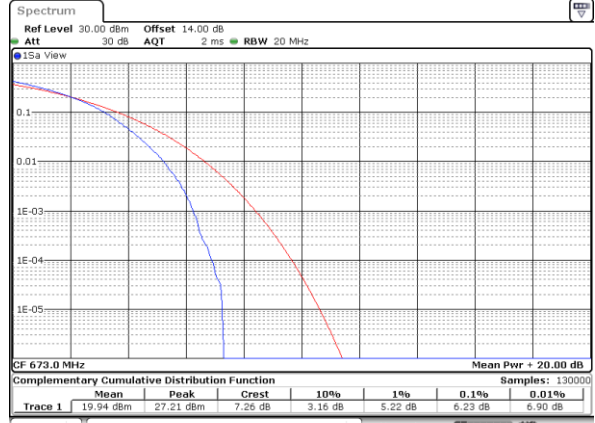

LTE Band 71 / 20MHz / QPSK

Lowest Channel / 1RB

Date: 5.MAY.2022 13:20:32

Lowest Channel / Full RB

Date: 5.MAY.2022 13:20:58

Middle Channel / 1RB

Date: 5.MAY.2022 13:21:23

Middle Channel / Full RB

Date: 5.MAY.2022 13:21:49

Highest Channel / 1RB

Date: 5.MAY.2022 13:22:14

Highest Channel / Full RB

Date: 5.MAY.2022 13:22:40

LTE Band 71 / 20MHz / 16QAM

Lowest Channel / 1RB

Date: 5.MAY.2022 13:17:58

Lowest Channel / Full RB

Date: 5.MAY.2022 13:18:24

Middle Channel / 1RB

Date: 5.MAY.2022 13:18:50

Middle Channel / Full RB

Date: 5.MAY.2022 13:19:15

Highest Channel / 1RB

Date: 5.MAY.2022 13:19:40