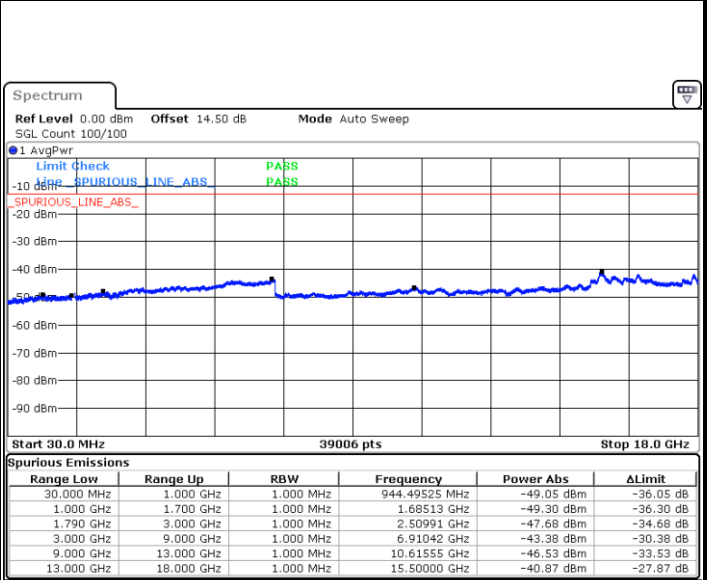

LTE Band 66 / 1.4MHz

Highest Channel / QPSK

Date: 5.MAY.2022 18:29:20

Highest Channel / 16QAM

Date: 5.MAY.2022 18:30:43

LTE Band 66 / 3MHz

Lowest Channel / QPSK

Date: 5.MAY.2022 18:51:33

Lowest Channel / 16QAM

Date: 5.MAY.2022 18:52:56

LTE Band 66 / 3MHz

Middle Channel / QPSK

Middle Channel / 16QAM

Date: 5.MAY.2022 18:55:57

Date: 5.MAY.2022 18:57:21

Highest Channel / QPSK

Highest Channel / 16QAM

Date: 5.MAY.2022 19:06:13

Date: 5.MAY.2022 19:07:36

LTE Band 66 / 5MHz

Lowest Channel / QPSK

Lowest Channel / 16QAM

Date: 5.MAY.2022 19:40:22

Date: 5.MAY.2022 19:41:45