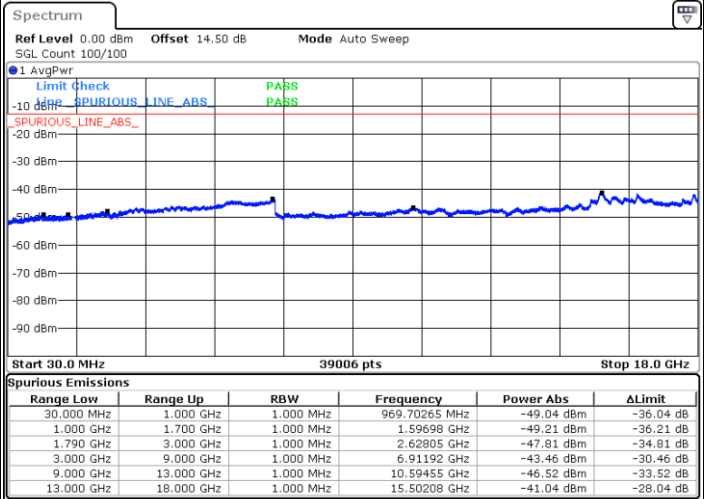

Lowest Channel / 16QAM

Date: 5.MAY.2022 18:52:56

LTE Band 66 / 3MHz

Middle Channel / QPSK

Middle Channel / 16QAM

Date: 5.MAY.2022 18:55:57

Date: 5.MAY.2022 18:57:21

Highest Channel / QPSK

Highest Channel / 16QAM

Date: 5.MAY.2022 19:06:13

Date: 5.MAY.2022 19:07:36

LTE Band 66 / 5MHz

Lowest Channel / QPSK

Lowest Channel / 16QAM

Date: 5.MAY.2022 19:40:22

Date: 5.MAY.2022 19:41:45