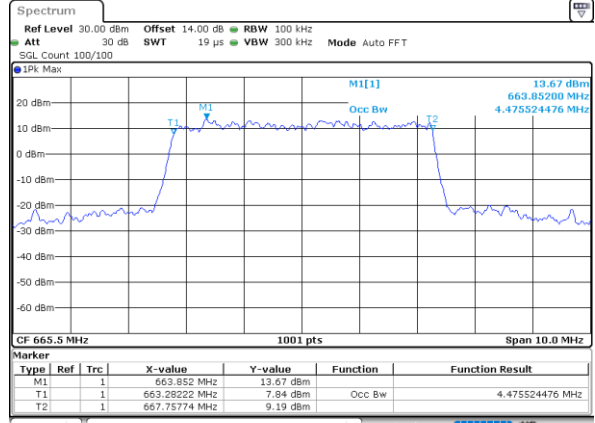

Date: 5.MAY.2022 12:05:37

LTE Band 71

Lowest Channel / 15MHz / 64QAM

Date: 5.MAY.2022 12:33:11

Lowest Channel / 20MHz / 64QAM

Date: 5.MAY.2022 13:07:11

Middle Channel / 15MHz / 64QAM

Date: 5.MAY.2022 12:37:43

Middle Channel / 20MHz / 64QAM

Date: 5.MAY.2022 13:11:44

Highest Channel / 15MHz / 64QAM

Date: 5.MAY.2022 12:39:39

Highest Channel / 20MHz / 64QAM

Date: 5.MAY.2022 13:13:39

Occupied Bandwidth

Mode	LTE Band 71 : 99%OBW(MHz)											
BW	1.4MHz		3MHz		5MHz		10MHz		15MHz		20MHz	
Mod.	QPSK	16QAM	QPSK	16QAM	QPSK	16QAM	QPSK	16QAM	QPSK	16QAM	QPSK	16QAM
Lowest CH	-	-	-	-	4.51	4.48	9.07	9.01	13.49	13.46	17.82	17.86
Middle CH	-	-	-	-	4.51	4.50	9.11	9.03	13.46	13.46	17.82	17.78
Highest CH	-	-	-	-	4.51	4.48	8.99	9.03	13.43	13.40	17.94	18.02
Mode	LTE Band 71 : 99%OBW(MHz)											
BW	1.4MHz		3MHz		5MHz		10MHz		15MHz		20MHz	
Mod.	64QAM		64QAM		64QAM		64QAM		64QAM		64QAM	
Lowest CH	-	-	-	-	4.49	-	8.99	-	13.46	-	17.82	-
Middle CH	-	-	-	-	4.47	-	9.03	-	13.43	-	17.90	-
Highest CH	-	-	-	-	4.49	-	8.97	-	13.49	-	17.82	-

LTE Band 71

Lowest Channel / 5MHz / QPSK

Date: 5.MAY.2022 11:01:57

Lowest Channel / 5MHz / 16QAM

Date: 5.MAY.2022 11:02:21

Middle Channel / 5MHz / QPSK

Date: 5.MAY.2022 11:11:22

Middle Channel / 5MHz / 16QAM