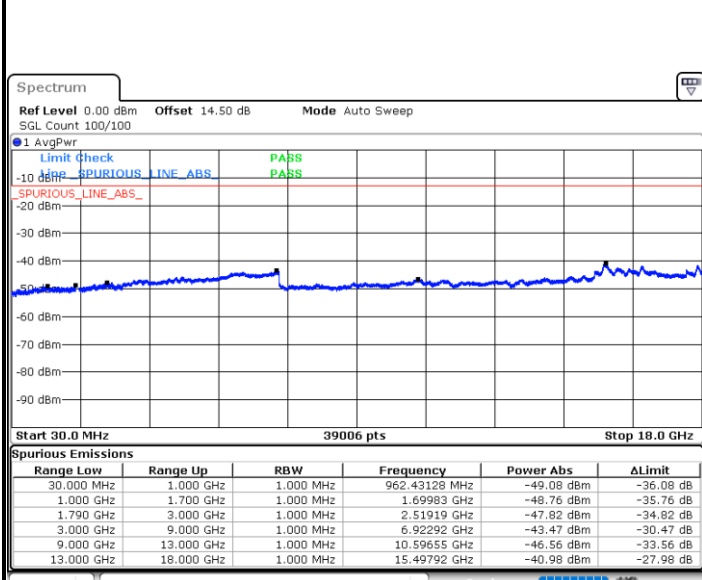

Highest Channel / 16QAM

Date: 5.MAY.2022 19:06:13

Date: 5.MAY.2022 19:07:36

LTE Band 66 / 5MHz

Lowest Channel / QPSK

Lowest Channel / 16QAM

Date: 5.MAY.2022 19:40:22

Date: 5.MAY.2022 19:41:45

Middle Channel / QPSK

Middle Channel / 16QAM

Date: 5.MAY.2022 19:44:46

Date: 5.MAY.2022 19:46:09

LTE Band 66 / 5MHz

Highest Channel / QPSK

Date: 5.MAY.2022 19:55:01

Highest Channel / 16QAM

Date: 5.MAY.2022 19:56:24

LTE Band 66 / 10MHz

Lowest Channel / QPSK

Date: 5.MAY.2022 20:05:16

Lowest Channel / 16QAM

Date: 5.MAY.2022 20:06:39

LTE Band 66 / 10MHz

Middle Channel / QPSK

Middle Channel / 16QAM

Date: 5.MAY.2022 20:09:40

Date: 5.MAY.2022 20:11:03

Highest Channel / QPSK

Highest Channel / 16QAM

Date: 5.MAY.2022 20:19:55

Date: 5.MAY.2022 20:21:18

LTE Band 66 / 15MHz