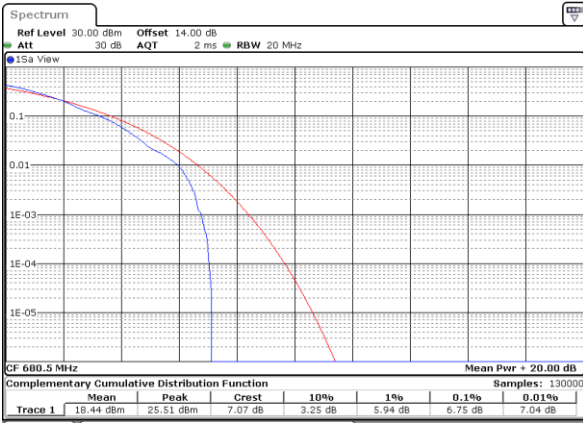

Lowest Channel / Full RB

Date: 5.MAY.2022 13:18:24

Middle Channel / 1RB

Date: 5.MAY.2022 13:18:50

Middle Channel / Full RB

Date: 5.MAY.2022 13:19:15

Highest Channel / 1RB

Date: 5.MAY.2022 13:19:40

Highest Channel / Full RB

Date: 5.MAY.2022 13:20:06

LTE Band 71 / 20MHz / 64QAM

Lowest Channel / 1RB

Date: 5.MAY.2022 13:23:06

Lowest Channel / Full RB

Date: 5.MAY.2022 13:23:32

Middle Channel / 1RB

Date: 5.MAY.2022 13:23:58

Middle Channel / Full RB

Date: 5.MAY.2022 13:24:23

Highest Channel / 1RB

Date: 5.MAY.2022 13:24:49

Highest Channel / Full RB

Date: 5.MAY.2022 13:25:14

26dB Bandwidth