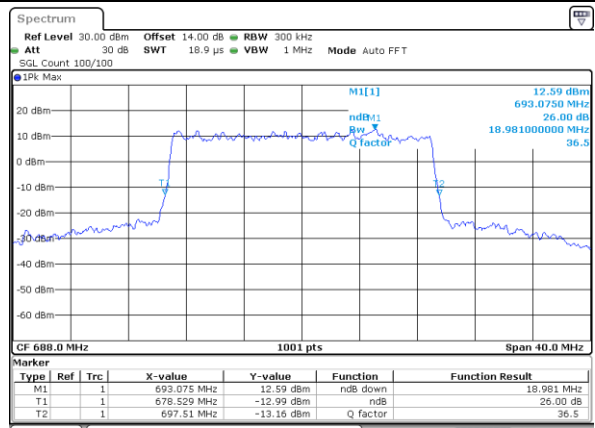

Date: 5.MAY.2022 12:20:09

Middle Channel / 15MHz / 16QAM

Date: 5.MAY.2022 12:20:33

Highest Channel / 15MHz / QPSK

Date: 5.MAY.2022 12:24:20

Highest Channel / 15MHz / 16QAM

Date: 5.MAY.2022 12:24:44

LTE Band 71

Lowest Channel / 20MHz / QPSK

Date: 5.MAY.2022 12:44:47

Lowest Channel / 20MHz / 16QAM

Date: 5.MAY.2022 12:45:11

Middle Channel / 20MHz / QPSK

Date: 5.MAY.2022 12:54:11

Middle Channel / 20MHz / 16QAM

Date: 5.MAY.2022 12:54:34

Highest Channel / 20MHz / QPSK

Date: 5.MAY.2022 12:58:21

Highest Channel / 20MHz / 16QAM

Date: 5.MAY.2022 12:58:45

LTE Band 71

Lowest Channel / 5MHz / 64QAM

Date: 5.MAY.2022 11:25:10

Lowest Channel / 10MHz / 64QAM