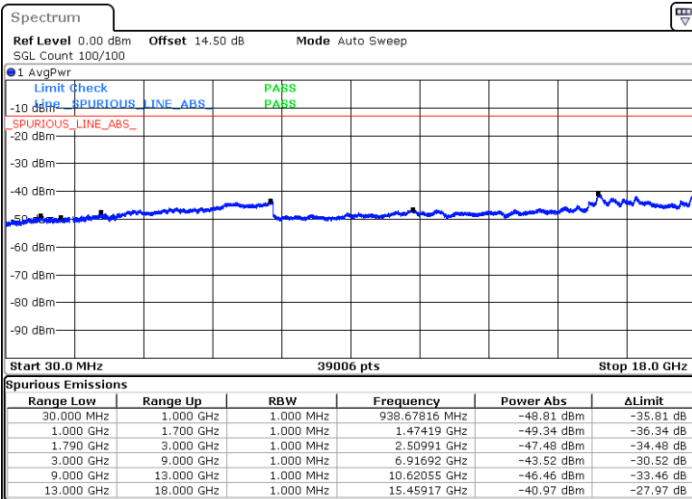

Date: 5.MAY.2022 19:56:24

LTE Band 66 / 10MHz

Lowest Channel / QPSK

Date: 5.MAY.2022 20:05:16

Lowest Channel / 16QAM

Date: 5.MAY.2022 20:06:39

LTE Band 66 / 10MHz

Middle Channel / QPSK

Middle Channel / 16QAM

Date: 5.MAY.2022 20:09:40

Date: 5.MAY.2022 20:11:03

Highest Channel / QPSK

Highest Channel / 16QAM

Date: 5.MAY.2022 20:19:55

Date: 5.MAY.2022 20:21:18

LTE Band 66 / 15MHz

LTE Band 66 / 15MHz

Highest Channel / QPSK

Date: 5.MAY.2022 21:08:43

Highest Channel / 16QAM

Date: 5.MAY.2022 21:10:06

LTE Band 66 / 20MHz

Lowest Channel / QPSK

Date: 5.MAY.2022 21:18:59