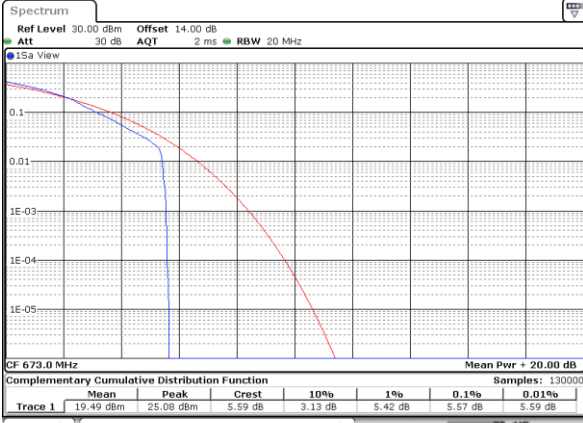

LTE Band 71 / 20MHz / QPSK

Lowest Channel / 1RB

Date: 5.MAY.2022 13:20:32

Lowest Channel / Full RB

Date: 5.MAY.2022 13:20:58

Middle Channel / 1RB

Date: 5.MAY.2022 13:21:23

Middle Channel / Full RB

Date: 5.MAY.2022 13:21:49

Highest Channel / 1RB

Date: 5.MAY.2022 13:22:14

Highest Channel / Full RB

Date: 5.MAY.2022 13:22:40

LTE Band 71 / 20MHz / 16QAM

Lowest Channel / 1RB

Date: 5.MAY.2022 13:17:58

Lowest Channel / Full RB

Date: 5.MAY.2022 13:18:24

Middle Channel / 1RB

Date: 5.MAY.2022 13:18:50

Middle Channel / Full RB

Date: 5.MAY.2022 13:19:15

Highest Channel / 1RB

Date: 5.MAY.2022 13:19:40

Highest Channel / Full RB

Date: 5.MAY.2022 13:20:06

LTE Band 71 / 20MHz / 64QAM

Lowest Channel / 1RB

Date: 5.MAY.2022 13:23:06

Lowest Channel / Full RB

Date: 5.MAY.2022 13:23:32

Middle Channel / 1RB