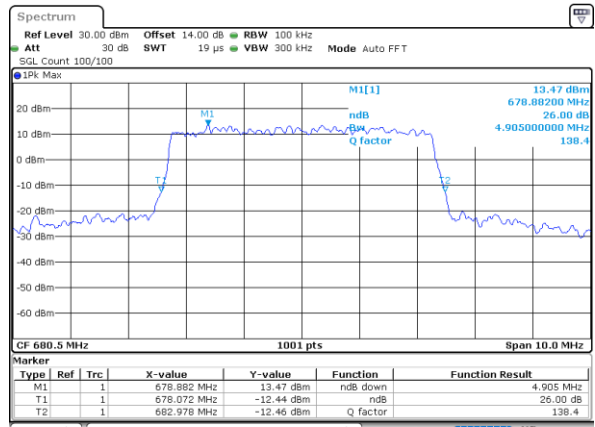

Date: 5.MAY.2022 13:23:58

Middle Channel / Full RB

Date: 5.MAY.2022 13:24:23

Highest Channel / 1RB

Date: 5.MAY.2022 13:24:49

Highest Channel / Full RB

Date: 5.MAY.2022 13:25:14

26dB Bandwidth

Mode	LTE Band 71 : 26dB BW(MHz)											
BW	1.4MHz		3MHz		5MHz		10MHz		15MHz		20MHz	
Mod.	QPSK	16QAM	QPSK	16QAM	QPSK	16QAM	QPSK	16QAM	QPSK	16QAM	QPSK	16QAM
Lowest CH	-	-	-	-	4.85	4.87	9.85	9.89	14.27	14.45	18.70	19.02
Middle CH	-	-	-	-	4.95	4.91	9.89	9.83	14.18	14.48	18.86	18.90
Highest CH	-	-	-	-	4.86	4.85	9.79	9.89	14.30	14.39	19.10	18.98
Mode	LTE Band 71 : 26dB BW(MHz)											
BW	1.4MHz		3MHz		5MHz		10MHz		15MHz		20MHz	
Mod.	64QAM		64QAM		64QAM		64QAM		64QAM		64QAM	
Lowest CH	-	-	-	-	4.89	-	9.69	-	14.30	-	19.10	-
Middle CH	-	-	-	-	4.90	-	9.75	-	14.27	-	19.02	-
Highest CH	-	-	-	-	4.89	-	9.87	-	14.54	-	18.94	-

LTE Band 71

Lowest Channel / 5MHz / QPSK

Date: 5.MAY.2022 11:02:45

Lowest Channel / 5MHz / 16QAM

Date: 5.MAY.2022 11:03:10

Middle Channel / 5MHz / QPSK

Date: 5.MAY.2022 11:12:09

Middle Channel / 5MHz / 16QAM

Date: 5.MAY.2022 11:12:33

Highest Channel / 5MHz / QPSK

Date: 5.MAY.2022 11:16:19

Highest Channel / 5MHz / 16QAM

Date: 5.MAY.2022 11:16:44

LTE Band 71

Lowest Channel / 10MHz / QPSK

Date: 5.MAY.2022 11:36:46