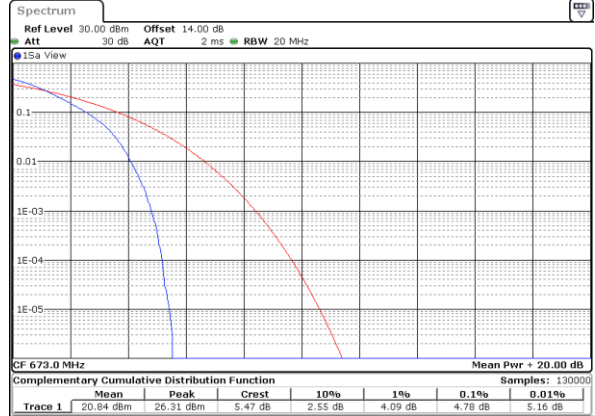

Note:

1. Normal Voltage =3.8 V. ; Battery End Point (BEP) =3.4 V. ; Maximum Voltage =4.6 V.
2. Note: The frequency fundamental emissions stay within the authorized frequency block.

LTE Band 71

Peak-to-Average Ratio

Mode	LTE Band 71 / 20MHz				
Mod.	QPSK		16QAM		Limit: 13dB
RB Size	1RB	Full RB	1RB	Full RB	Result
Lowest CH	3.83	4.78	5.57	6.23	PASS
Middle CH	3.80	4.72	5.71	6.17	
Highest CH	3.83	4.81	5.54	6.29	
Mode	LTE Band 71 / 20MHz				
Mod.	64QAM				Limit: 13dB
RB Size	1RB	Full RB			Result
Lowest CH	5.77	6.87	-	-	PASS
Middle CH	6.75	6.75	-	-	
Highest CH	7.33	6.87	-	-	

LTE Band 71 / 20MHz / QPSK

Lowest Channel / 1RB

Date: 5.MAY.2022 13:20:32

Lowest Channel / Full RB

Date: 5.MAY.2022 13:20:58

Middle Channel / 1RB

Date: 5.MAY.2022 13:21:23

Middle Channel / Full RB