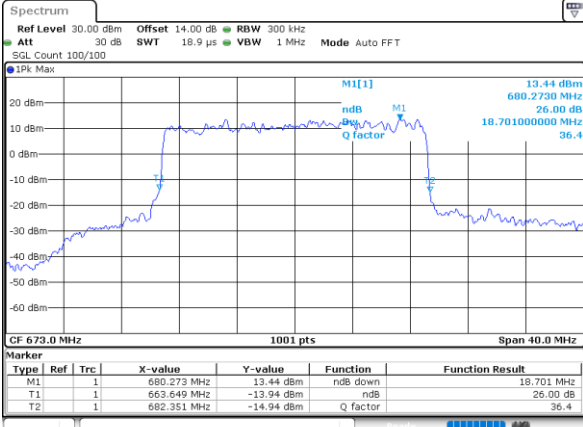

LTE Band 71

Lowest Channel / 20MHz / QPSK

Date: 5.MAY.2022 12:44:47