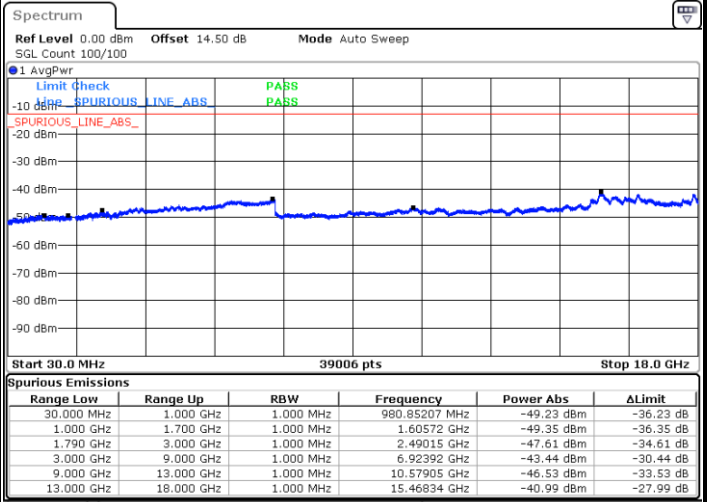

LTE Band 66 / 15MHz

Highest Channel / QPSK

Date: 5.MAY.2022 21:08:43

Highest Channel / 16QAM

Date: 5.MAY.2022 21:10:06

LTE Band 66 / 20MHz

Lowest Channel / QPSK

Date: 5.MAY.2022 21:18:59

Lowest Channel / 16QAM

Date: 5.MAY.2022 21:20:22

LTE Band 66 / 20MHz

Middle Channel / QPSK

Middle Channel / 16QAM

Date: 5.MAY.2022 21:23:23

Date: 5.MAY.2022 21:24:46

Highest Channel / QPSK

Highest Channel / 16QAM

Date: 5.MAY.2022 21:33:37

Date: 5.MAY.2022 21:35:00

LTE Band 66 / 1.4MHz

Lowest Channel / 64QAM

Middle Channel / 64QAM

Date: 5.MAY.2022 18:35:41

Date: 5.MAY.2022 18:37:43