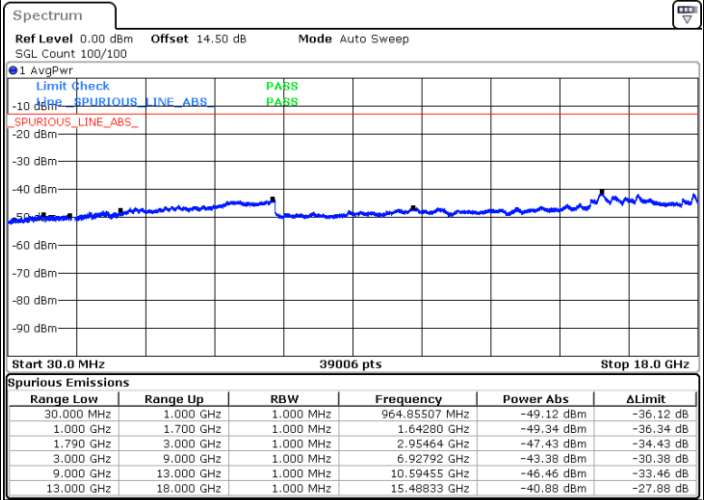

Highest Channel / 16QAM

Date: 5.MAY.2022 21:33:37

Date: 5.MAY.2022 21:35:00

LTE Band 66 / 1.4MHz

Lowest Channel / 64QAM

Middle Channel / 64QAM

Date: 5.MAY.2022 18:35:41

Date: 5.MAY.2022 18:37:43

Highest Channel / 64QAM

Date: 5.MAY.2022 18:42:40

LTE Band 66 / 3MHz

Lowest Channel / 64QAM

Middle Channel / 64QAM

Date: 5.MAY.2022 19:12:33

Date: 5.MAY.2022 19:14:35

Highest Channel / 64QAM

Date: 5.MAY.2022 19:19:33

LTE Band 66 / 5MHz

Lowest Channel / 64QAM

Middle Channel / 64QAM

Date: 5.MAY.2022 19:24:31

Date: 5.MAY.2022 19:26:33

Highest Channel / 64QAM

Date: 5.MAY.2022 19:31:30