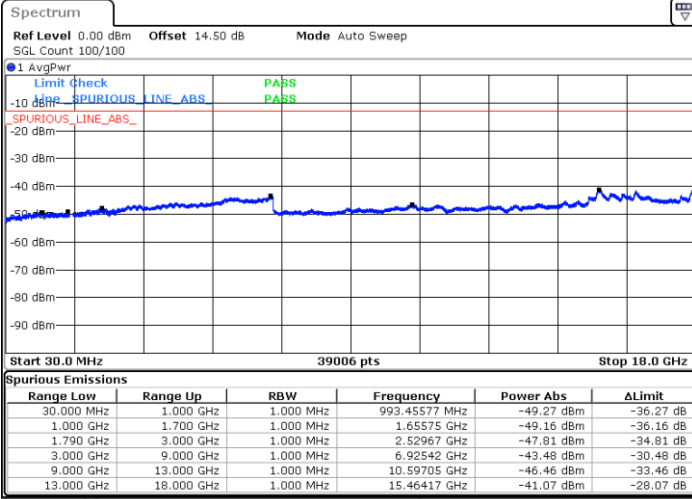

Lowest Channel / 16QAM

Date: 5.MAY.2022 21:20:22

LTE Band 66 / 20MHz

Middle Channel / QPSK

Middle Channel / 16QAM

Date: 5.MAY.2022 21:23:23

Date: 5.MAY.2022 21:24:46

Highest Channel / QPSK

Highest Channel / 16QAM

Date: 5.MAY.2022 21:33:37

Date: 5.MAY.2022 21:35:00

LTE Band 66 / 1.4MHz

Lowest Channel / 64QAM

Middle Channel / 64QAM

Date: 5.MAY.2022 18:35:41

Date: 5.MAY.2022 18:37:43

Highest Channel / 64QAM

Date: 5.MAY.2022 18:42:40

LTE Band 66 / 3MHz

Lowest Channel / 64QAM

Middle Channel / 64QAM

Date: 5.MAY.2022 19:12:33

Date: 5.MAY.2022 19:14:35

Highest Channel / 64QAM