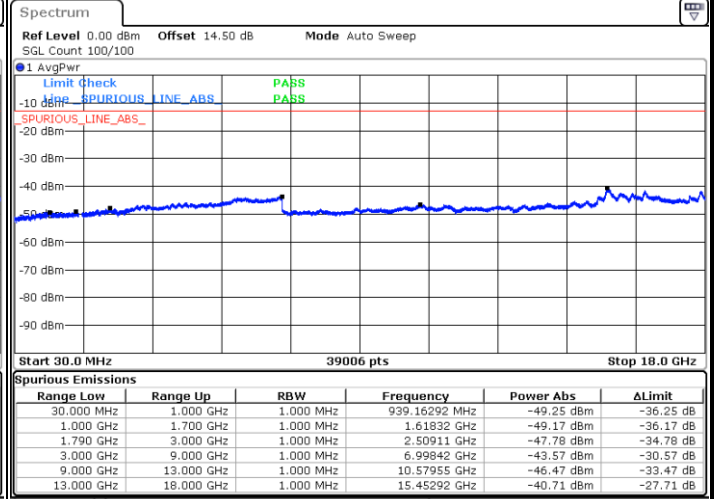

Highest Channel / 64QAM

Date: 5.MAY.2022 18:42:40

LTE Band 66 / 3MHz

Lowest Channel / 64QAM

Middle Channel / 64QAM

Date: 5.MAY.2022 19:12:33

Date: 5.MAY.2022 19:14:35

Highest Channel / 64QAM

Date: 5.MAY.2022 19:19:33

LTE Band 66 / 5MHz

Lowest Channel / 64QAM

Middle Channel / 64QAM

Date: 5.MAY.2022 19:24:31

Date: 5.MAY.2022 19:26:33

Highest Channel / 64QAM

Date: 5.MAY.2022 19:31:30

LTE Band 66 / 10MHz

Lowest Channel / 64QAM

Middle Channel / 64QAM

Date: 5.MAY.2022 20:26:16

Date: 5.MAY.2022 20:28:18

Highest Channel / 64QAM

Date: 5.MAY.2022 20:33:15

LTE Band 66 / 15MHz