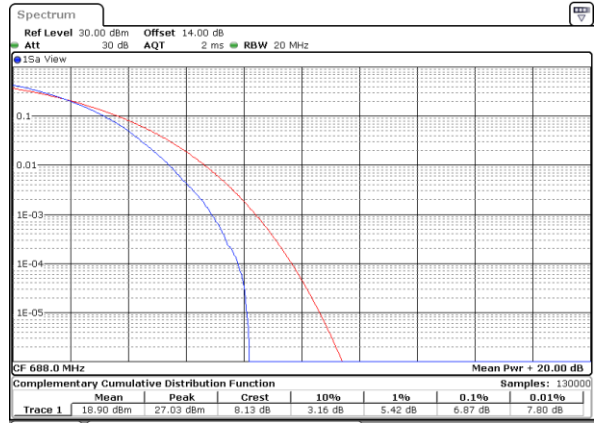

Lowest Channel / Full RB

Date: 5.MAY.2022 13:18:24

Middle Channel / 1RB

Date: 5.MAY.2022 13:18:50

Middle Channel / Full RB

Date: 5.MAY.2022 13:19:15

Highest Channel / 1RB

Date: 5.MAY.2022 13:19:40

Highest Channel / Full RB

Date: 5.MAY.2022 13:20:06

LTE Band 71 / 20MHz / 64QAM

Lowest Channel / 1RB

Date: 5.MAY.2022 13:23:06

Lowest Channel / Full RB

Date: 5.MAY.2022 13:23:32

Middle Channel / 1RB

Date: 5.MAY.2022 13:23:58

Middle Channel / Full RB

Date: 5.MAY.2022 13:24:23

Highest Channel / 1RB

Date: 5.MAY.2022 13:24:49

Highest Channel / Full RB

Date: 5.MAY.2022 13:25:14

26dB Bandwidth

Mode	LTE Band 71 : 26dB BW(MHz)											
BW	1.4MHz		3MHz		5MHz		10MHz		15MHz		20MHz	
Mod.	QPSK	16QAM	QPSK	16QAM	QPSK	16QAM	QPSK	16QAM	QPSK	16QAM	QPSK	16QAM
Lowest CH	-	-	-	-	4.85	4.87	9.85	9.89	14.27	14.45	18.70	19.02
Middle CH	-	-	-	-	4.95	4.91	9.89	9.83	14.18	14.48	18.86	18.90
Highest CH	-	-	-	-	4.86	4.85	9.79	9.89	14.30	14.39	19.10	18.98
Mode	LTE Band 71 : 26dB BW(MHz)											
BW	1.4MHz		3MHz		5MHz		10MHz		15MHz		20MHz	
Mod.	64QAM		64QAM		64QAM		64QAM		64QAM		64QAM	
Lowest CH	-	-	-	-	4.89	-	9.69	-	14.30	-	19.10	-
Middle CH	-	-	-	-	4.90	-	9.75	-	14.27	-	19.02	-
Highest CH	-	-	-	-	4.89	-	9.87	-	14.54	-	18.94	-