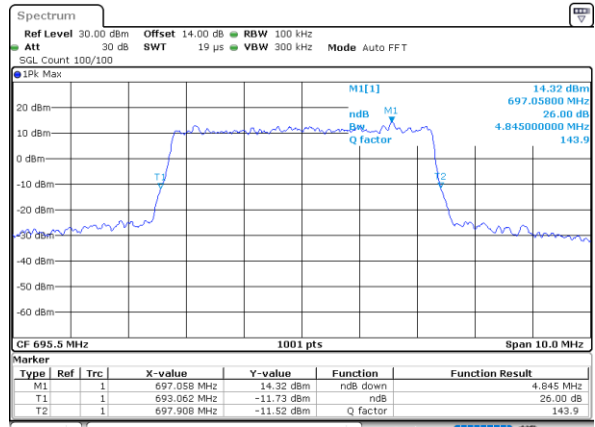

Mode	LTE Band 71 : 26dB BW(MHz)											
BW	1.4MHz		3MHz		5MHz		10MHz		15MHz		20MHz	
Mod.	QPSK	16QAM	QPSK	16QAM	QPSK	16QAM	QPSK	16QAM	QPSK	16QAM	QPSK	16QAM
Lowest CH	-	-	-	-	4.85	4.87	9.85	9.89	14.27	14.45	18.70	19.02
Middle CH	-	-	-	-	4.95	4.91	9.89	9.83	14.18	14.48	18.86	18.90
Highest CH	-	-	-	-	4.86	4.85	9.79	9.89	14.30	14.39	19.10	18.98
Mode	LTE Band 71 : 26dB BW(MHz)											
BW	1.4MHz		3MHz		5MHz		10MHz		15MHz		20MHz	
Mod.	64QAM		64QAM		64QAM		64QAM		64QAM		64QAM	
Lowest CH	-	-	-	-	4.89	-	9.69	-	14.30	-	19.10	-
Middle CH	-	-	-	-	4.90	-	9.75	-	14.27	-	19.02	-
Highest CH	-	-	-	-	4.89	-	9.87	-	14.54	-	18.94	-

LTE Band 71

Lowest Channel / 5MHz / QPSK

Date: 5.MAY.2022 11:02:45

Lowest Channel / 5MHz / 16QAM

Date: 5.MAY.2022 11:03:10

Middle Channel / 5MHz / QPSK

Date: 5.MAY.2022 11:12:09

Middle Channel / 5MHz / 16QAM

Date: 5.MAY.2022 11:12:33

Highest Channel / 5MHz / QPSK

Date: 5.MAY.2022 11:16:19

Highest Channel / 5MHz / 16QAM

Date: 5.MAY.2022 11:16:44

LTE Band 71

Lowest Channel / 10MHz / QPSK

Date: 5.MAY.2022 11:36:46