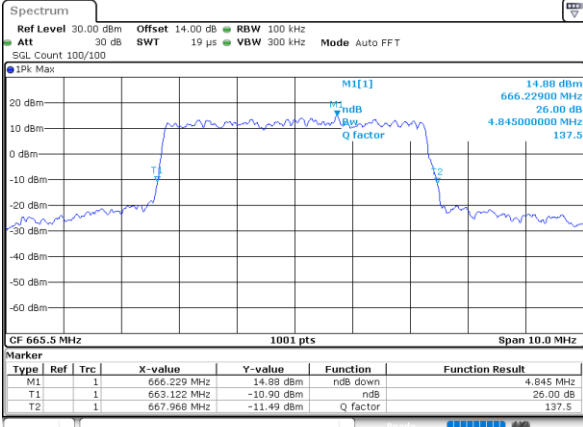

LTE Band 71

Lowest Channel / 5MHz / QPSK

Date: 5.MAY.2022 11:02:45