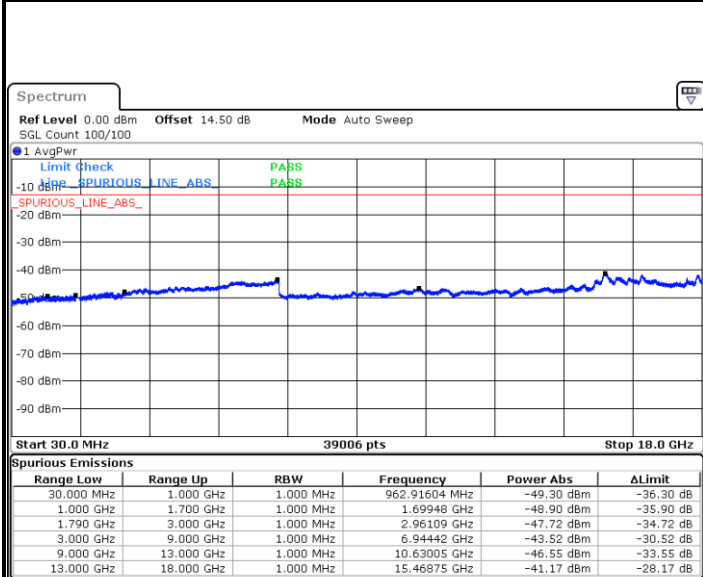

LTE Band 66 / 1.4MHz

Highest Channel / QPSK

Date: 5.MAY.2022 18:29:20

Highest Channel / 16QAM

Date: 5.MAY.2022 18:30:43

LTE Band 66 / 3MHz

Lowest Channel / QPSK

Date: 5.MAY.2022 18:51:33

Lowest Channel / 16QAM

Date: 5.MAY.2022 18:52:56

LTE Band 66 / 3MHz

Middle Channel / QPSK

Middle Channel / 16QAM

Date: 5.MAY.2022 18:55:57

Date: 5.MAY.2022 18:57:21

Highest Channel / QPSK

Highest Channel / 16QAM

Date: 5.MAY.2022 19:06:13

Date: 5.MAY.2022 19:07:36

LTE Band 66 / 5MHz

Lowest Channel / QPSK

Lowest Channel / 16QAM

Date: 5.MAY.2022 19:40:22

Date: 5.MAY.2022 19:41:45