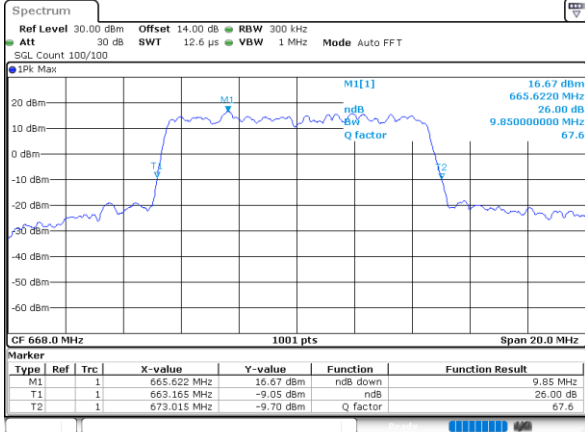

LTE Band 71

Lowest Channel / 5MHz / QPSK

Date: 5.MAY.2022 11:02:45

Lowest Channel / 5MHz / 16QAM

Date: 5.MAY.2022 11:03:10

Middle Channel / 5MHz / QPSK

Date: 5.MAY.2022 11:12:09

Middle Channel / 5MHz / 16QAM

Date: 5.MAY.2022 11:12:33

Highest Channel / 5MHz / QPSK

Date: 5.MAY.2022 11:16:19

Highest Channel / 5MHz / 16QAM

Date: 5.MAY.2022 11:16:44

LTE Band 71

Lowest Channel / 10MHz / QPSK

Date: 5.MAY.2022 11:36:46