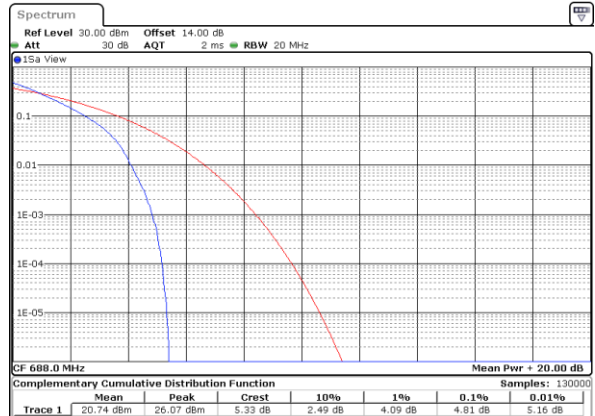

LTE Band 71 / 20MHz / QPSK

Lowest Channel / 1RB

Date: 5.MAY.2022 13:20:32

Lowest Channel / Full RB

Date: 5.MAY.2022 13:20:58

Middle Channel / 1RB

Date: 5.MAY.2022 13:21:23

Middle Channel / Full RB

Date: 5.MAY.2022 13:21:49

Highest Channel / 1RB

Date: 5.MAY.2022 13:22:14

Highest Channel / Full RB

Date: 5.MAY.2022 13:22:40

LTE Band 71 / 20MHz / 16QAM

Lowest Channel / 1RB

Date: 5.MAY.2022 13:17:58

Lowest Channel / Full RB

Date: 5.MAY.2022 13:18:24

Middle Channel / 1RB

Date: 5.MAY.2022 13:18:50

Middle Channel / Full RB

Date: 5.MAY.2022 13:19:15

Highest Channel / 1RB

Date: 5.MAY.2022 13:19:40