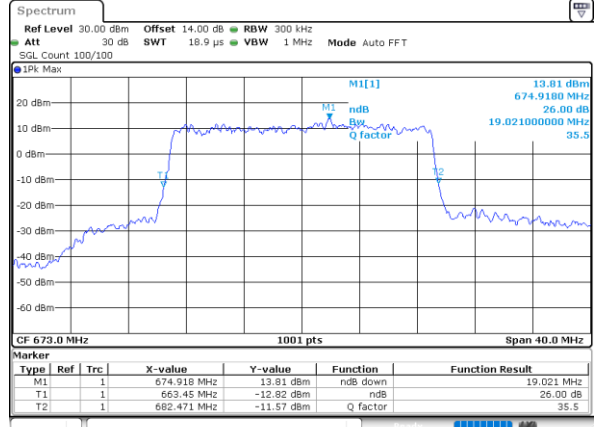

Lowest Channel / 20MHz / 16QAM

Date: 5.MAY.2022 12:45:11