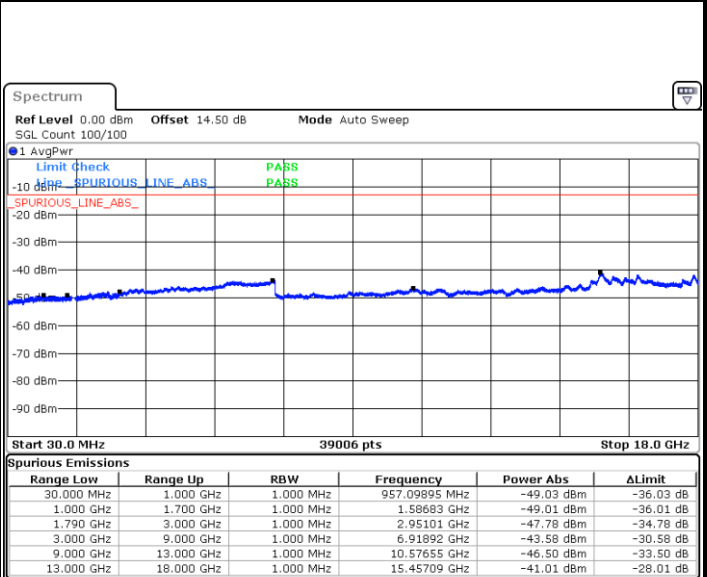

LTE Band 66 / 1.4MHz

Highest Channel / QPSK

Date: 5.MAY.2022 18:29:20

Highest Channel / 16QAM

Date: 5.MAY.2022 18:30:43

LTE Band 66 / 3MHz

Lowest Channel / QPSK

Date: 5.MAY.2022 18:51:33

Lowest Channel / 16QAM

Date: 5.MAY.2022 18:52:56

LTE Band 66 / 3MHz

Middle Channel / QPSK

Middle Channel / 16QAM

Date: 5.MAY.2022 18:55:57

Date: 5.MAY.2022 18:57:21

Highest Channel / QPSK

Highest Channel / 16QAM

Date: 5.MAY.2022 19:06:13

Date: 5.MAY.2022 19:07:36

LTE Band 66 / 5MHz

Lowest Channel / QPSK

Lowest Channel / 16QAM

Date: 5.MAY.2022 19:40:22

Date: 5.MAY.2022 19:41:45