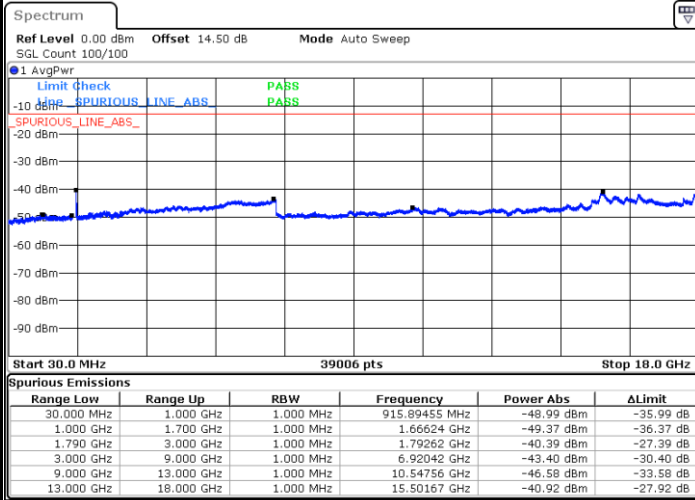

Middle Channel / 16QAM

Date: 5.MAY.2022 20:09:40

Date: 5.MAY.2022 20:11:03

Highest Channel / QPSK

Highest Channel / 16QAM

Date: 5.MAY.2022 20:19:55

Date: 5.MAY.2022 20:21:18

LTE Band 66 / 15MHz

Lowest Channel / QPSK

Lowest Channel / 16QAM

Date: 5.MAY.2022 20:54:04

Date: 5.MAY.2022 20:55:27

Middle Channel / QPSK

Middle Channel / 16QAM

Date: 5.MAY.2022 20:58:29

Date: 5.MAY.2022 20:59:52

LTE Band 66 / 15MHz

Highest Channel / QPSK

Date: 5.MAY.2022 21:08:43

Highest Channel / 16QAM

Date: 5.MAY.2022 21:10:06

LTE Band 66 / 20MHz

Lowest Channel / QPSK

Date: 5.MAY.2022 21:18:59