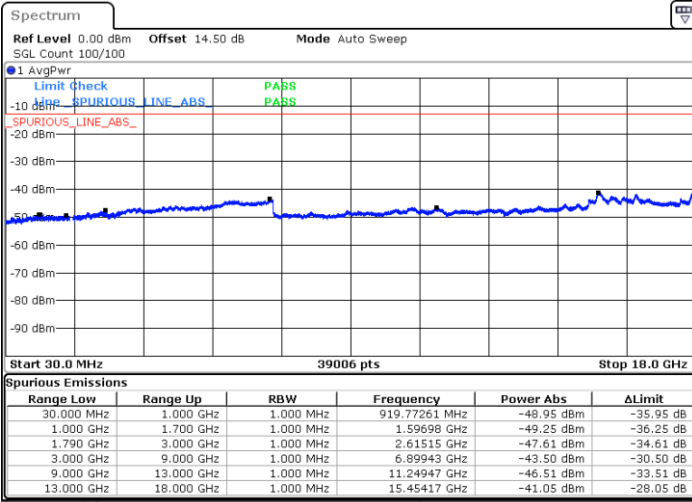

LTE Band 66 / 15MHz

Highest Channel / QPSK

Date: 5.MAY.2022 21:08:43

Highest Channel / 16QAM

Date: 5.MAY.2022 21:10:06

LTE Band 66 / 20MHz

Lowest Channel / QPSK

Date: 5.MAY.2022 21:18:59

Lowest Channel / 16QAM

Date: 5.MAY.2022 21:20:22

LTE Band 66 / 20MHz

Middle Channel / QPSK

Middle Channel / 16QAM

Date: 5.MAY.2022 21:23:23

Date: 5.MAY.2022 21:24:46

Highest Channel / QPSK

Highest Channel / 16QAM

Date: 5.MAY.2022 21:33:37

Date: 5.MAY.2022 21:35:00

LTE Band 66 / 1.4MHz

Lowest Channel / 64QAM

Middle Channel / 64QAM

Date: 5.MAY.2022 18:35:41

Date: 5.MAY.2022 18:37:43