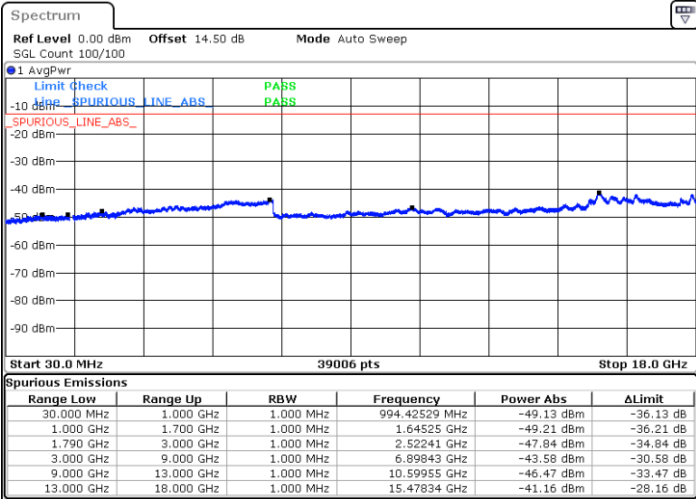

LTE Band 66 / 1.4MHz

Highest Channel / QPSK

Date: 5.MAY.2022 18:29:20

Highest Channel / 16QAM

Date: 5.MAY.2022 18:30:43

LTE Band 66 / 3MHz

Lowest Channel / QPSK

Date: 5.MAY.2022 18:51:33

Lowest Channel / 16QAM

Date: 5.MAY.2022 18:52:56

LTE Band 66 / 3MHz

Middle Channel / QPSK

Middle Channel / 16QAM

Date: 5.MAY.2022 18:55:57

Date: 5.MAY.2022 18:57:21

Highest Channel / QPSK

Highest Channel / 16QAM

Date: 5.MAY.2022 19:06:13

Date: 5.MAY.2022 19:07:36

LTE Band 66 / 5MHz

Lowest Channel / QPSK

Lowest Channel / 16QAM

Date: 5.MAY.2022 19:40:22

Date: 5.MAY.2022 19:41:45