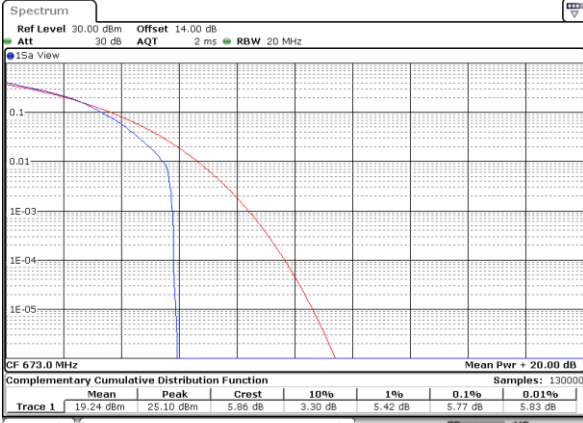

Lowest Channel / Full RB

Date: 5.MAY.2022 13:18:24

Middle Channel / 1RB

Date: 5.MAY.2022 13:18:50

Middle Channel / Full RB

Date: 5.MAY.2022 13:19:15

Highest Channel / 1RB

Date: 5.MAY.2022 13:19:40

Highest Channel / Full RB

Date: 5.MAY.2022 13:20:06

LTE Band 71 / 20MHz / 64QAM

Lowest Channel / 1RB

Date: 5.MAY.2022 13:23:06

Lowest Channel / Full RB

Date: 5.MAY.2022 13:23:32

Middle Channel / 1RB

Date: 5.MAY.2022 13:23:58

Middle Channel / Full RB

Date: 5.MAY.2022 13:24:23

Highest Channel / 1RB

Date: 5.MAY.2022 13:24:49

Highest Channel / Full RB

Date: 5.MAY.2022 13:25:14

26dB Bandwidth