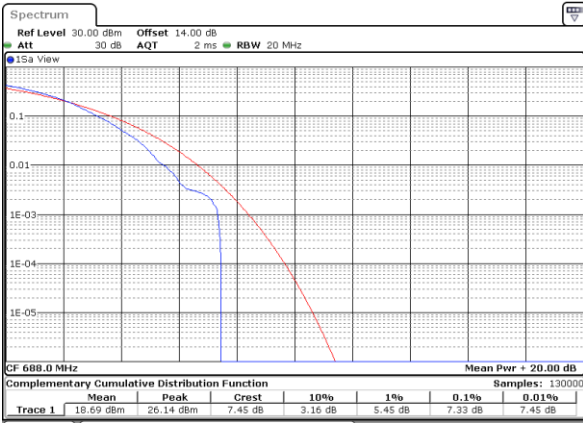

Lowest Channel / Full RB

Date: 5.MAY.2022 13:18:24

Middle Channel / 1RB

Date: 5.MAY.2022 13:18:50

Middle Channel / Full RB

Date: 5.MAY.2022 13:19:15

Highest Channel / 1RB

Date: 5.MAY.2022 13:19:40

Highest Channel / Full RB

Date: 5.MAY.2022 13:20:06

LTE Band 71 / 20MHz / 64QAM

Lowest Channel / 1RB

Date: 5.MAY.2022 13:23:06

Lowest Channel / Full RB

Date: 5.MAY.2022 13:23:32

Middle Channel / 1RB

Date: 5.MAY.2022 13:23:58

Middle Channel / Full RB

Date: 5.MAY.2022 13:24:23

Highest Channel / 1RB

Date: 5.MAY.2022 13:24:49

Highest Channel / Full RB

Date: 5.MAY.2022 13:25:14

26dB Bandwidth