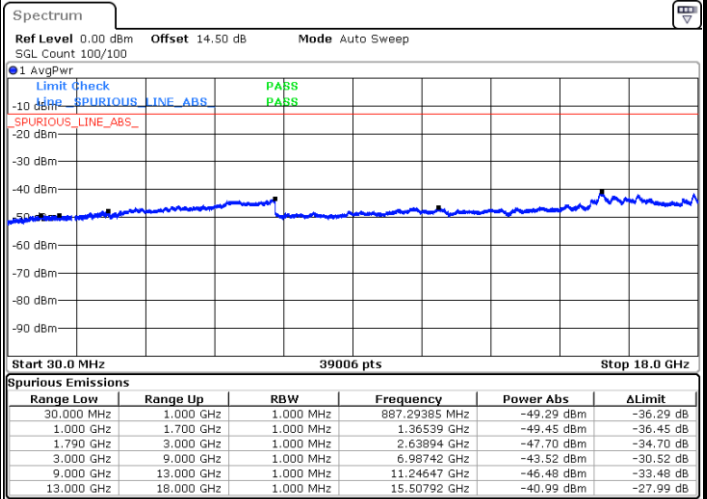

Middle Channel / 16QAM

Date: 5.MAY.2022 20:09:40

Date: 5.MAY.2022 20:11:03

Highest Channel / QPSK

Highest Channel / 16QAM

Date: 5.MAY.2022 20:19:55

Date: 5.MAY.2022 20:21:18

LTE Band 66 / 15MHz

Lowest Channel / QPSK

Lowest Channel / 16QAM

Date: 5.MAY.2022 20:54:04

Date: 5.MAY.2022 20:55:27

Middle Channel / QPSK

Middle Channel / 16QAM

Date: 5.MAY.2022 20:58:29

Date: 5.MAY.2022 20:59:52

LTE Band 66 / 15MHz

Highest Channel / QPSK

Date: 5.MAY.2022 21:08:43

Highest Channel / 16QAM

Date: 5.MAY.2022 21:10:06

LTE Band 66 / 20MHz

Lowest Channel / QPSK

Date: 5.MAY.2022 21:18:59