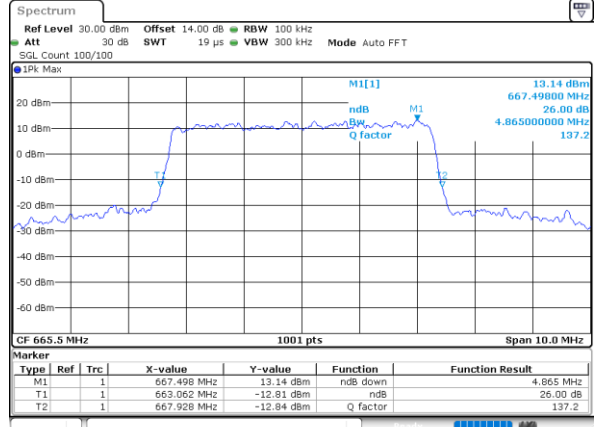

Date: 5.MAY.2022 13:23:58

Middle Channel / Full RB

Date: 5.MAY.2022 13:24:23

Highest Channel / 1RB

Date: 5.MAY.2022 13:24:49

Highest Channel / Full RB

Date: 5.MAY.2022 13:25:14

26dB Bandwidth

Mode	LTE Band 71 : 26dB BW(MHz)											
BW	1.4MHz		3MHz		5MHz		10MHz		15MHz		20MHz	
Mod.	QPSK	16QAM	QPSK	16QAM	QPSK	16QAM	QPSK	16QAM	QPSK	16QAM	QPSK	16QAM
Lowest CH	-	-	-	-	4.85	4.87	9.85	9.89	14.27	14.45	18.70	19.02
Middle CH	-	-	-	-	4.95	4.91	9.89	9.83	14.18	14.48	18.86	18.90
Highest CH	-	-	-	-	4.86	4.85	9.79	9.89	14.30	14.39	19.10	18.98
Mode	LTE Band 71 : 26dB BW(MHz)											
BW	1.4MHz		3MHz		5MHz		10MHz		15MHz		20MHz	
Mod.	64QAM		64QAM		64QAM		64QAM		64QAM		64QAM	
Lowest CH	-	-	-	-	4.89	-	9.69	-	14.30	-	19.10	-
Middle CH	-	-	-	-	4.90	-	9.75	-	14.27	-	19.02	-
Highest CH	-	-	-	-	4.89	-	9.87	-	14.54	-	18.94	-

LTE Band 71

Lowest Channel / 5MHz / QPSK

Date: 5.MAY.2022 11:02:45

Lowest Channel / 5MHz / 16QAM

Date: 5.MAY.2022 11:03:10

Middle Channel / 5MHz / QPSK

Date: 5.MAY.2022 11:12:09

Middle Channel / 5MHz / 16QAM