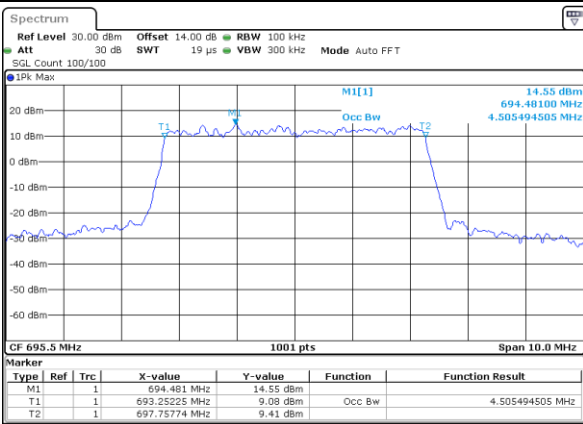

Highest Channel / 5MHz / QPSK

Date: 5.MAY.2022 11:15:30