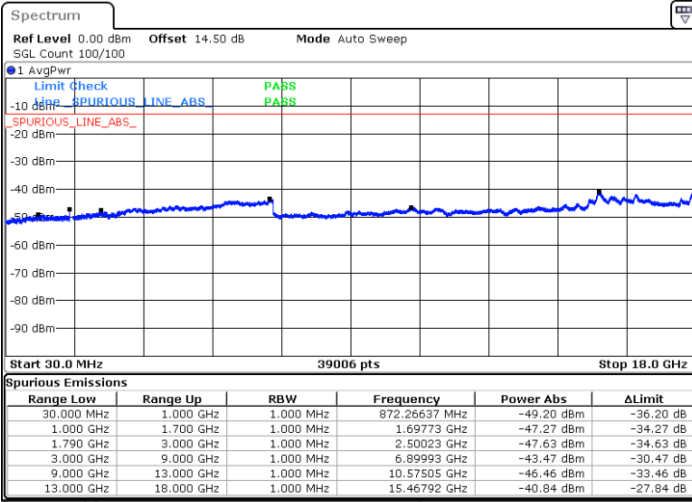

LTE Band 66 / 15MHz

Lowest Channel / QPSK

Lowest Channel / 16QAM

Date: 5.MAY.2022 20:54:04