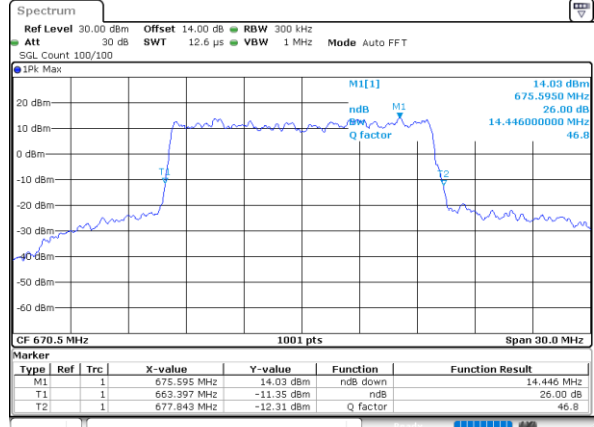

Highest Channel / 10MHz / 16QAM

Date: 5.MAY.2022 11:50:43

LTE Band 71

Lowest Channel / 15MHz / QPSK

Date: 5.MAY.2022 12:10:45

Lowest Channel / 15MHz / 16QAM

Date: 5.MAY.2022 12:11:10

Middle Channel / 15MHz / QPSK

Date: 5.MAY.2022 12:20:09

Middle Channel / 15MHz / 16QAM

Date: 5.MAY.2022 12:20:33

Highest Channel / 15MHz / QPSK

Date: 5.MAY.2022 12:24:20

Highest Channel / 15MHz / 16QAM

Date: 5.MAY.2022 12:24:44

LTE Band 71