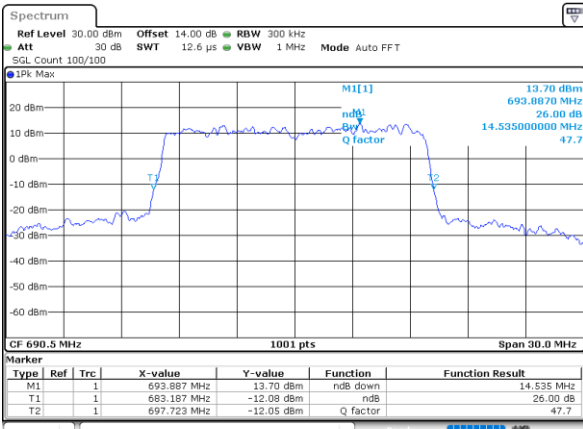

Date: 5.MAY.2022 11:59:10

Middle Channel / 5MHz / 64QAM

Date: 5.MAY.2022 11:29:43

Middle Channel / 10MHz / 64QAM

Date: 5.MAY.2022 12:03:42

Highest Channel / 5MHz / 64QAM

Date: 5.MAY.2022 11:31:38

Highest Channel / 10MHz / 64QAM

Date: 5.MAY.2022 12:05:37

LTE Band 71

Lowest Channel / 15MHz / 64QAM

Date: 5.MAY.2022 12:33:11

Lowest Channel / 20MHz / 64QAM

Date: 5.MAY.2022 13:07:11

Middle Channel / 15MHz / 64QAM

Date: 5.MAY.2022 12:37:43

Middle Channel / 20MHz / 64QAM

Date: 5.MAY.2022 13:11:44

Highest Channel / 15MHz / 64QAM

Date: 5.MAY.2022 12:39:39

Highest Channel / 20MHz / 64QAM

Date: 5.MAY.2022 13:13:39

Occupied Bandwidth

Mode	LTE Band 71 : 99%OBW(MHz)											
BW	1.4MHz		3MHz		5MHz		10MHz		15MHz		20MHz	
Mod.	QPSK	16QAM	QPSK	16QAM	QPSK	16QAM	QPSK	16QAM	QPSK	16QAM	QPSK	16QAM
Lowest CH	-	-	-	-	4.51	4.48	9.07	9.01	13.49	13.46	17.82	17.86
Middle CH	-	-	-	-	4.51	4.50	9.11	9.03	13.46	13.46	17.82	17.78
Highest CH	-	-	-	-	4.51	4.48	8.99	9.03	13.43	13.40	17.94	18.02
Mode	LTE Band 71 : 99%OBW(MHz)											
BW	1.4MHz		3MHz		5MHz		10MHz		15MHz		20MHz	
Mod.	64QAM		64QAM		64QAM		64QAM		64QAM		64QAM	
Lowest CH	-	-	-	-	4.49	-	8.99	-	13.46	-	17.82	-
Middle CH	-	-	-	-	4.47	-	9.03	-	13.43	-	17.90	-
Highest CH	-	-	-	-	4.49	-	8.97	-	13.49	-	17.82	-