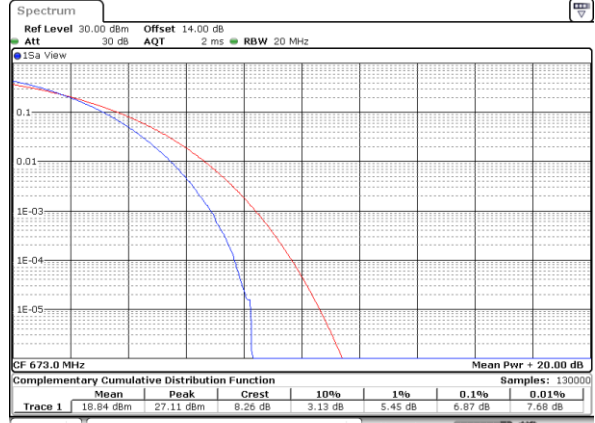

Lowest Channel / Full RB

Date: 5.MAY.2022 13:18:24

Middle Channel / 1RB

Date: 5.MAY.2022 13:18:50

Middle Channel / Full RB

Date: 5.MAY.2022 13:19:15

Highest Channel / 1RB

Date: 5.MAY.2022 13:19:40

Highest Channel / Full RB

Date: 5.MAY.2022 13:20:06

LTE Band 71 / 20MHz / 64QAM

Lowest Channel / 1RB

Date: 5.MAY.2022 13:23:06

Lowest Channel / Full RB

Date: 5.MAY.2022 13:23:32

Middle Channel / 1RB

Date: 5.MAY.2022 13:23:58

Middle Channel / Full RB

Date: 5.MAY.2022 13:24:23

Highest Channel / 1RB

Date: 5.MAY.2022 13:24:49

Highest Channel / Full RB

Date: 5.MAY.2022 13:25:14

26dB Bandwidth