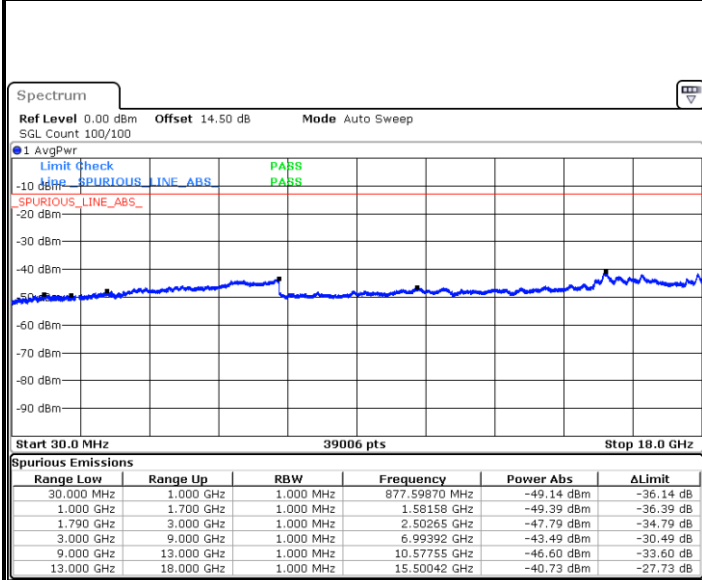

Highest Channel / 16QAM

Date: 5.MAY.2022 19:06:13

Date: 5.MAY.2022 19:07:36

LTE Band 66 / 5MHz

Lowest Channel / QPSK

Lowest Channel / 16QAM

Date: 5.MAY.2022 19:40:22

Date: 5.MAY.2022 19:41:45

Middle Channel / QPSK

Middle Channel / 16QAM

Date: 5.MAY.2022 19:44:46

Date: 5.MAY.2022 19:46:09

LTE Band 66 / 5MHz

Highest Channel / QPSK

Date: 5.MAY.2022 19:55:01

Highest Channel / 16QAM

Date: 5.MAY.2022 19:56:24

LTE Band 66 / 10MHz

Lowest Channel / QPSK

Date: 5.MAY.2022 20:05:16

Lowest Channel / 16QAM

Date: 5.MAY.2022 20:06:39

LTE Band 66 / 10MHz

Middle Channel / QPSK

Middle Channel / 16QAM

Date: 5.MAY.2022 20:09:40

Date: 5.MAY.2022 20:11:03

Highest Channel / QPSK

Highest Channel / 16QAM

Date: 5.MAY.2022 20:19:55

Date: 5.MAY.2022 20:21:18

LTE Band 66 / 15MHz