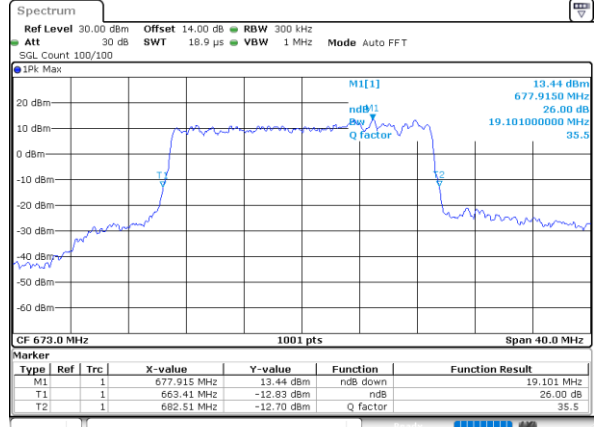

Date: 5.MAY.2022 12:05:37

LTE Band 71

Lowest Channel / 15MHz / 64QAM

Date: 5.MAY.2022 12:33:11

Lowest Channel / 20MHz / 64QAM

Date: 5.MAY.2022 13:07:11

Middle Channel / 15MHz / 64QAM

Date: 5.MAY.2022 12:37:43

Middle Channel / 20MHz / 64QAM

Date: 5.MAY.2022 13:11:44

Highest Channel / 15MHz / 64QAM

Date: 5.MAY.2022 12:39:39

Highest Channel / 20MHz / 64QAM

Date: 5.MAY.2022 13:13:39

Occupied Bandwidth

Mode	LTE Band 71 : 99%OBW(MHz)											
BW	1.4MHz		3MHz		5MHz		10MHz		15MHz		20MHz	
Mod.	QPSK	16QAM	QPSK	16QAM	QPSK	16QAM	QPSK	16QAM	QPSK	16QAM	QPSK	16QAM
Lowest CH	-	-	-	-	4.51	4.48	9.07	9.01	13.49	13.46	17.82	17.86
Middle CH	-	-	-	-	4.51	4.50	9.11	9.03	13.46	13.46	17.82	17.78
Highest CH	-	-	-	-	4.51	4.48	8.99	9.03	13.43	13.40	17.94	18.02
Mode	LTE Band 71 : 99%OBW(MHz)											
BW	1.4MHz		3MHz		5MHz		10MHz		15MHz		20MHz	
Mod.	64QAM		64QAM		64QAM		64QAM		64QAM		64QAM	
Lowest CH	-	-	-	-	4.49	-	8.99	-	13.46	-	17.82	-
Middle CH	-	-	-	-	4.47	-	9.03	-	13.43	-	17.90	-
Highest CH	-	-	-	-	4.49	-	8.97	-	13.49	-	17.82	-