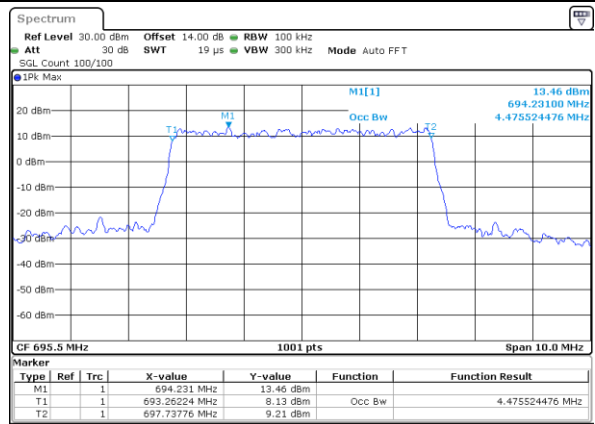

Highest Channel / 5MHz / 16QAM

Date: 5.MAY.2022 11:15:55