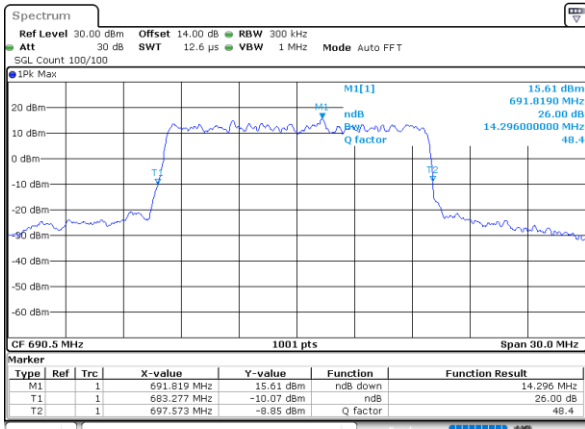

Highest Channel / 10MHz / 16QAM

Date: 5.MAY.2022 11:50:43

LTE Band 71

Lowest Channel / 15MHz / QPSK

Date: 5.MAY.2022 12:10:45

Lowest Channel / 15MHz / 16QAM

Date: 5.MAY.2022 12:11:10

Middle Channel / 15MHz / QPSK

Date: 5.MAY.2022 12:20:09

Middle Channel / 15MHz / 16QAM

Date: 5.MAY.2022 12:20:33

Highest Channel / 15MHz / QPSK

Date: 5.MAY.2022 12:24:20

Highest Channel / 15MHz / 16QAM

Date: 5.MAY.2022 12:24:44

LTE Band 71