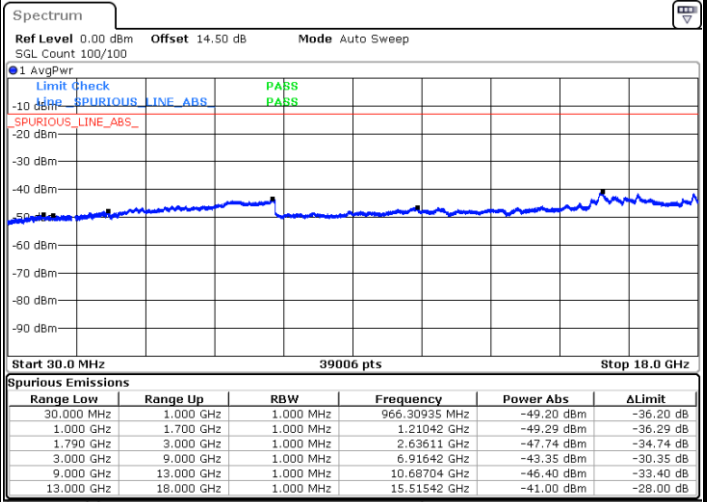

Date: 5.MAY.2022 19:19:33

LTE Band 66 / 5MHz

Lowest Channel / 64QAM

Middle Channel / 64QAM

Date: 5.MAY.2022 19:24:31

Date: 5.MAY.2022 19:26:33

Highest Channel / 64QAM

Date: 5.MAY.2022 19:31:30

LTE Band 66 / 10MHz

Lowest Channel / 64QAM

Middle Channel / 64QAM

Date: 5.MAY.2022 20:26:16

Date: 5.MAY.2022 20:28:18

Highest Channel / 64QAM

Date: 5.MAY.2022 20:33:15

LTE Band 66 / 15MHz

Lowest Channel / 64QAM

Middle Channel / 64QAM

Date: 5.MAY.2022 20:38:13

Date: 5.MAY.2022 20:40:15

Highest Channel / 64QAM

Date: 5.MAY.2022 20:45:13

LTE Band 66 / 20MHz

Lowest Channel / 64QAM