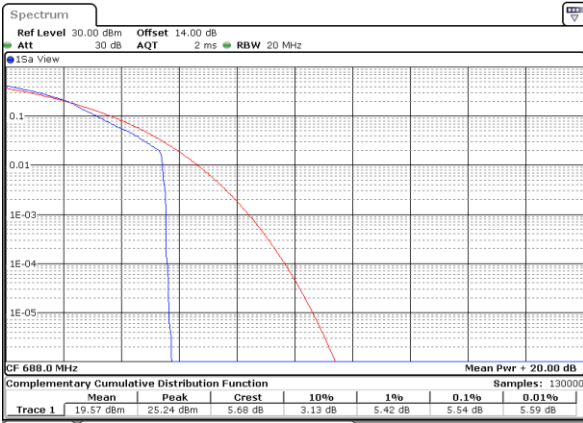

Date: 5.MAY.2022 13:21:49

Highest Channel / 1RB

Date: 5.MAY.2022 13:22:14

Highest Channel / Full RB

Date: 5.MAY.2022 13:22:40

LTE Band 71 / 20MHz / 16QAM

Lowest Channel / 1RB

Date: 5.MAY.2022 13:17:58

Lowest Channel / Full RB

Date: 5.MAY.2022 13:18:24

Middle Channel / 1RB

Date: 5.MAY.2022 13:18:50

Middle Channel / Full RB

Date: 5.MAY.2022 13:19:15

Highest Channel / 1RB

Date: 5.MAY.2022 13:19:40

Highest Channel / Full RB

Date: 5.MAY.2022 13:20:06

LTE Band 71 / 20MHz / 64QAM

Lowest Channel / 1RB

Date: 5.MAY.2022 13:23:06

Lowest Channel / Full RB

Date: 5.MAY.2022 13:23:32

Middle Channel / 1RB

Date: 5.MAY.2022 13:23:58

Middle Channel / Full RB

Date: 5.MAY.2022 13:24:23

Highest Channel / 1RB

Date: 5.MAY.2022 13:24:49

Highest Channel / Full RB

Date: 5.MAY.2022 13:25:14

26dB Bandwidth