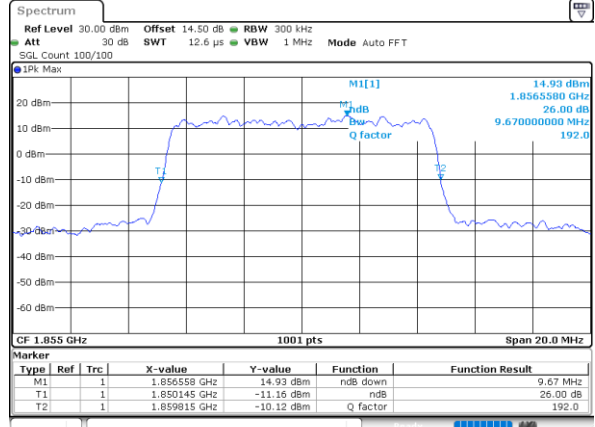

Lowest Channel / 10MHz / 16QAM

Date: 30_MAY.2022 20:25:33