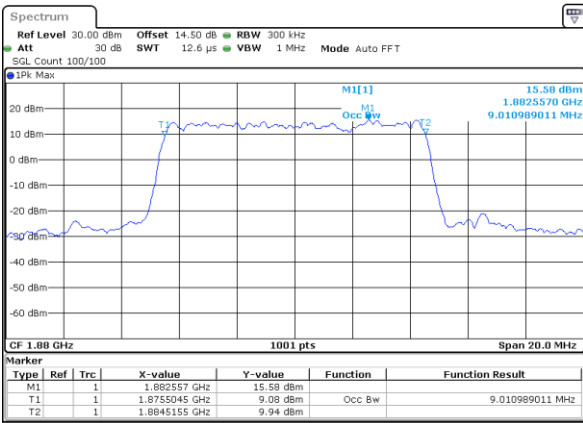

Date: 30_MAY.2022 19:52:04

Middle Channel / 5MHz / 16QAM

Date: 30_MAY.2022 19:53:00

Highest Channel / 5MHz / QPSK

Date: 30_MAY.2022 19:58:00

Highest Channel / 5MHz / 16QAM

Date: 30_MAY.2022 19:58:25

LTE Band 25

Lowest Channel / 10MHz / QPSK

Date: 30_MAY.2022 20:24:02

Lowest Channel / 10MHz / 16QAM

Date: 30_MAY.2022 20:24:28

Middle Channel / 10MHz / QPSK

Date: 30_MAY.2022 20:36:21

Middle Channel / 10MHz / 16QAM

Date: 30_MAY.2022 20:36:46

Highest Channel / 10MHz / QPSK

Date: 30_MAY.2022 20:41:45

Highest Channel / 10MHz / 16QAM

Date: 30_MAY.2022 20:42:11

LTE Band 25

Lowest Channel / 15MHz / QPSK

Date: 30_MAY.2022 22:21:25

Lowest Channel / 15MHz / 16QAM