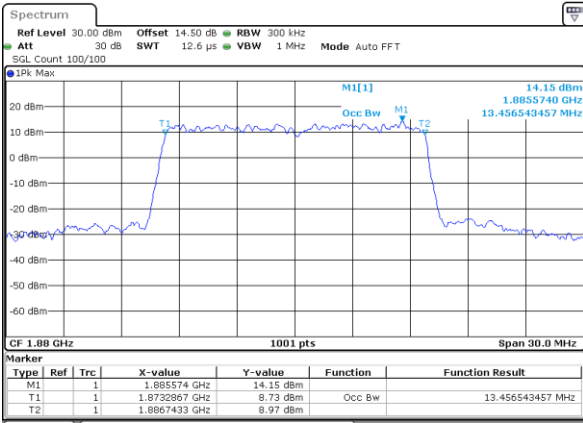

Middle Channel / 15MHz / QPSK

Date: 30_MAY.2022 22:32:45