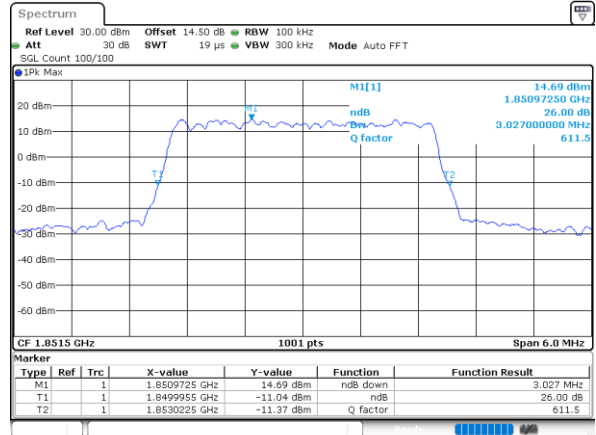

Lowest Channel / 3MHz / 16QAM

Date: 30.MAY.2022 19:11:57