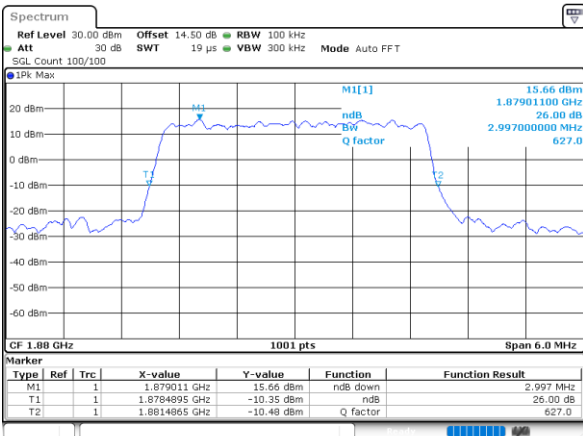

Middle Channel / 3MHz / QPSK

Date: 30.MAY.2022 19:23:08