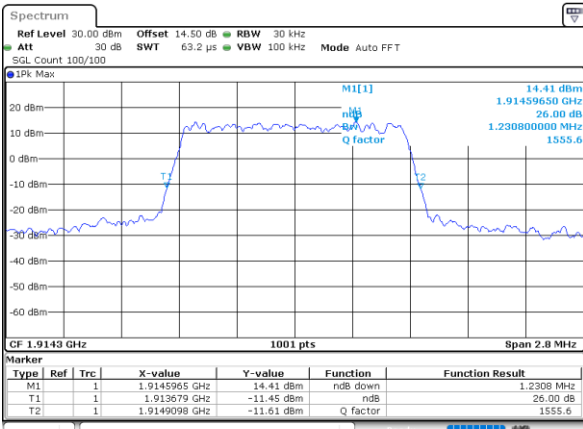

Highest Channel / 1.4MHz / QPSK

Date: 30_MAY.2022 18:31:47