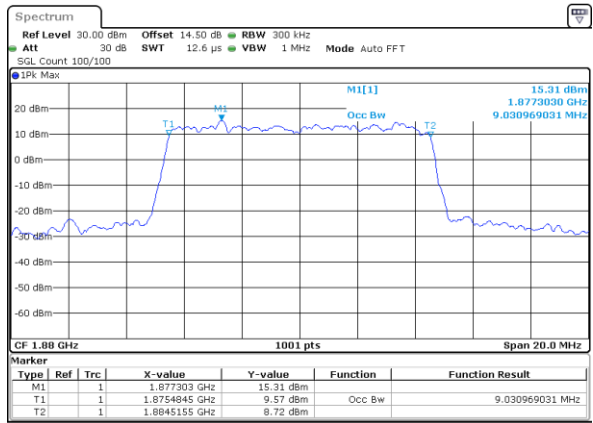

Lowest Channel / 10MHz / QPSK

Date: 30_MAY.2022 20:24:02

Lowest Channel / 10MHz / 16QAM

Date: 30_MAY.2022 20:24:28

Middle Channel / 10MHz / QPSK

Date: 30_MAY.2022 20:36:21

Middle Channel / 10MHz / 16QAM

Date: 30_MAY.2022 20:36:46

Highest Channel / 10MHz / QPSK

Date: 30_MAY.2022 20:41:45

Highest Channel / 10MHz / 16QAM

Date: 30_MAY.2022 20:42:11

LTE Band 25

Lowest Channel / 15MHz / QPSK

Date: 30_MAY.2022 22:21:25

Lowest Channel / 15MHz / 16QAM