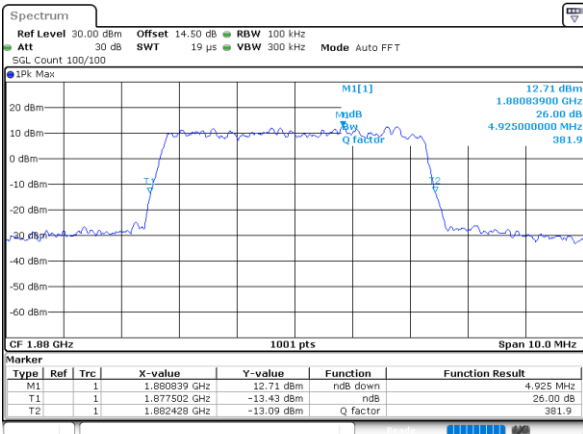

Middle Channel / 5MHz / 64QAM

Date: 30.MAY.2022 20:16:07