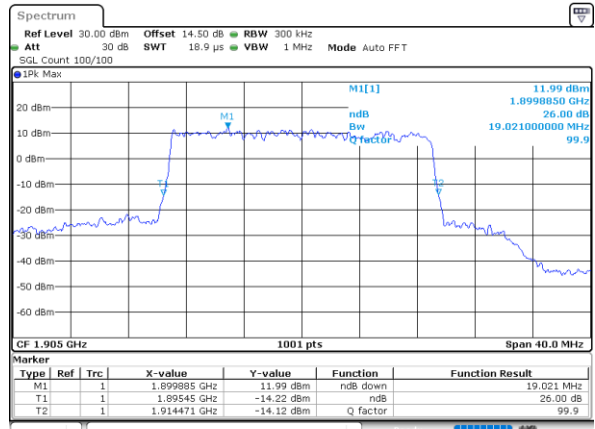

Middle Channel / 20MHz / 16QAM

Date: 30_MAY.2022 23:01:44

Highest Channel / 20MHz / QPSK

Date: 30_MAY.2022 23:06:39

Highest Channel / 20MHz / 16QAM

Date: 30_MAY.2022 23:05:59

LTE Band 25

Lowest Channel / 1.4MHz / 64QAM

Date: 30_MAY.2022 18:42:12

Lowest Channel / 3MHz / 64QAM

Date: 30_MAY.2022 18:56:42

Middle Channel / 1.4MHz / 64QAM

Date: 30_MAY.2022 18:48:33

Middle Channel / 3MHz / 64QAM

Date: 30_MAY.2022 19:02:34

Highest Channel / 1.4MHz / 64QAM