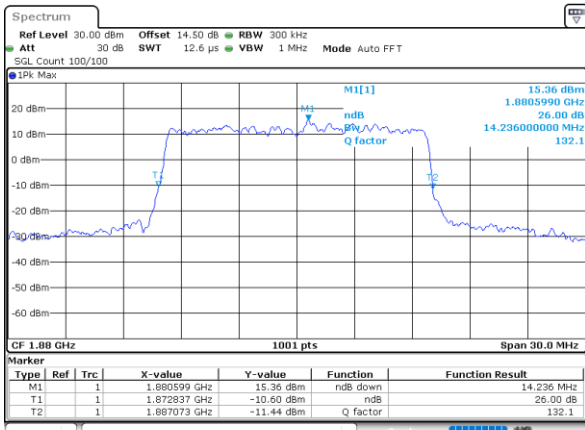

Middle Channel / 15MHz / QPSK

Date: 30_MAY.2022 22:33:06