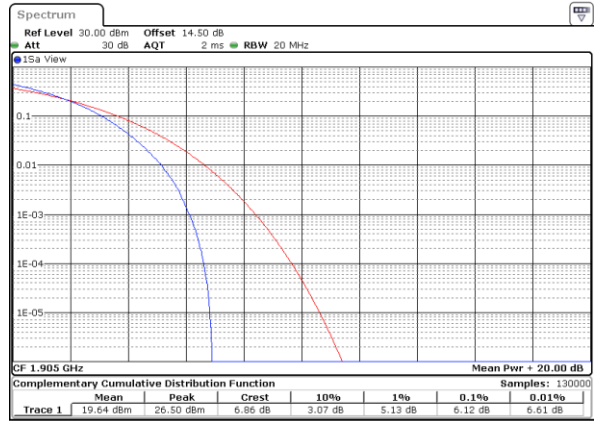

LTE Band 25 / 20MHz / 16QAM

Lowest Channel / 1RB

Date: 30_MAY.2022 23:32:20

Lowest Channel / Full RB

Date: 30_MAY.2022 23:32:47

Middle Channel / 1RB

Date: 30_MAY.2022 23:34:26

Middle Channel / Full RB

Date: 30_MAY.2022 23:34:53

Highest Channel / 1RB

Date: 30_MAY.2022 23:36:29

Highest Channel / Full RB

Date: 30_MAY.2022 23:37:11

LTE Band 25 / 20MHz / 64QAM

Lowest Channel / 1RB

Date: 30.MAY.2022 23:29:07