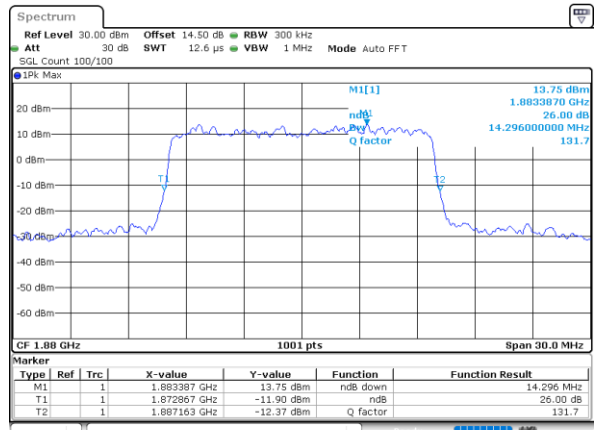

Middle Channel / 15MHz / 16QAM

Date: 30_MAY.2022 22:34:16