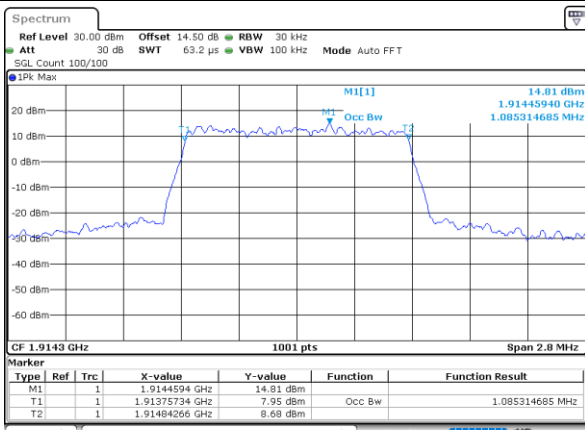

LTE Band 25

Lowest Channel / 1.4MHz / QPSK

Date: 30.MAY.2022 18:12:23

Lowest Channel / 1.4MHz / 16QAM

Date: 30.MAY.2022 18:13:04

Middle Channel / 1.4MHz / QPSK

Date: 30.MAY.2022 18:25:01

Middle Channel / 1.4MHz / 16QAM

Date: 30.MAY.2022 18:25:26

Highest Channel / 1.4MHz / QPSK

Date: 30.MAY.2022 18:30:25

Highest Channel / 1.4MHz / 16QAM

Date: 30.MAY.2022 18:30:51

LTE Band 25

Lowest Channel / 3MHz / QPSK

Date: 30_MAY.2022 19:10:26