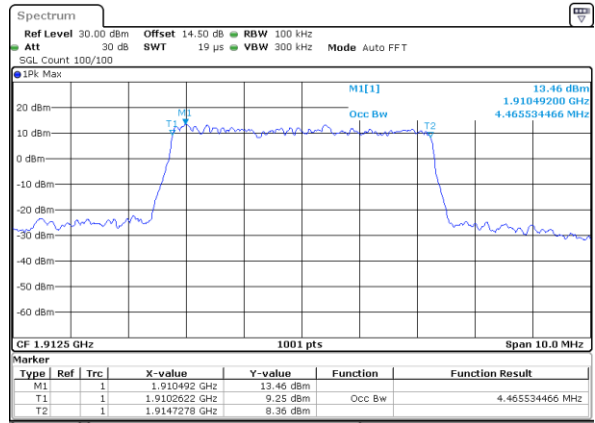

Highest Channel / 3MHz / 16QAM

Date: 30_MAY.2022 19:28:39

LTE Band 25

Lowest Channel / 5MHz / QPSK

Date: 30_MAY.2022 19:40:15

Lowest Channel / 5MHz / 16QAM

Date: 30_MAY.2022 19:40:40

Middle Channel / 5MHz / QPSK

Date: 30_MAY.2022 19:52:04

Middle Channel / 5MHz / 16QAM

Date: 30_MAY.2022 19:53:00

Highest Channel / 5MHz / QPSK

Date: 30_MAY.2022 19:58:00

Highest Channel / 5MHz / 16QAM

Date: 30_MAY.2022 19:58:25

LTE Band 25