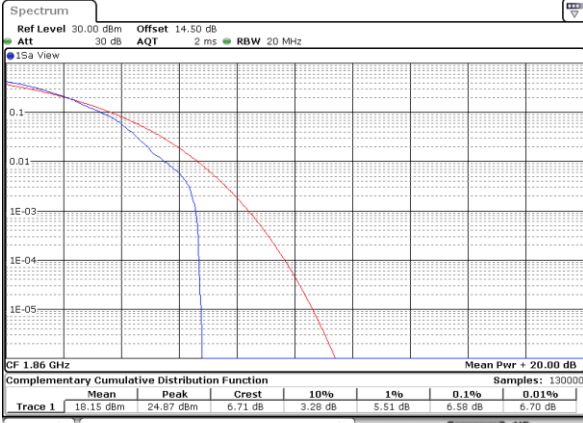

Date: 30_MAY.2022 23:34:53

Highest Channel / 1RB

Date: 30_MAY.2022 23:36:29

Highest Channel / Full RB

Date: 30_MAY.2022 23:37:11

LTE Band 25 / 20MHz / 64QAM

Lowest Channel / 1RB

Date: 30.MAY.2022 23:29:07

Lowest Channel / Full RB

Date: 30.MAY.2022 23:29:34

Middle Channel / 1RB

Date: 30.MAY.2022 23:30:01

Middle Channel / Full RB

Date: 30.MAY.2022 23:30:44

Highest Channel / 1RB

Date: 30.MAY.2022 23:31:11

Highest Channel / Full RB

Date: 30.MAY.2022 23:31:38

26dB Bandwidth

Mode	LTE Band 25 : 26dB BW(MHz)											
BW	1.4MHz		3MHz		5MHz		10MHz		15MHz		20MHz	
Mod.	QPSK	16QAM	QPSK	16QAM	QPSK	16QAM	QPSK	16QAM	QPSK	16QAM	QPSK	16QAM
Lowest CH	1.24	1.23	3.02	3.03	4.92	4.96	9.87	9.67	14.48	14.39	19.02	18.70
Middle CH	1.22	1.23	3.00	3.00	4.92	4.79	9.79	9.71	14.24	14.30	18.78	19.34
Highest CH	1.23	1.24	3.02	3.00	4.84	4.86	9.79	9.87	14.48	14.30	19.06	19.02
Mode	LTE Band 25 : 26dB BW(MHz)											
BW	1.4MHz		3MHz		5MHz		10MHz		15MHz		20MHz	
Mod.	64QAM		64QAM		64QAM		64QAM		64QAM		64QAM	
Lowest CH	1.22	-	2.99	-	4.92	-	9.65	-	14.51	-	18.82	-
Middle CH	1.23	-	3.03	-	4.93	-	9.85	-	14.45	-	18.94	-
Highest CH	1.22	-	2.97	-	4.96	-	9.89	-	14.24	-	19.10	-