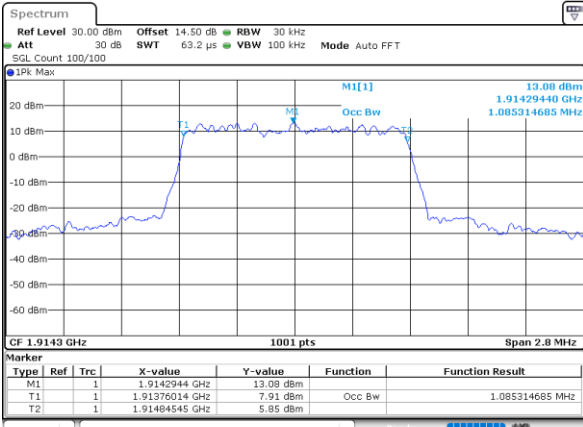

Middle Channel / 20MHz / 16QAM

Date: 30_MAY.2022 23:00:39

Highest Channel / 20MHz / QPSK

Date: 30_MAY.2022 23:05:18

Highest Channel / 20MHz / 16QAM

Date: 30_MAY.2022 23:05:44

LTE Band 25

Lowest Channel / 1.4MHz / 64QAM

Date: 30_MAY.2022 18:42:27

Lowest Channel / 3MHz / 64QAM

Date: 30_MAY.2022 18:56:27

Middle Channel / 1.4MHz / 64QAM

Date: 30_MAY.2022 18:48:18

Middle Channel / 3MHz / 64QAM

Date: 30_MAY.2022 19:02:18

Highest Channel / 1.4MHz / 64QAM

Date: 30_MAY.2022 18:50:43

Highest Channel / 3MHz / 64QAM

Date: 30_MAY.2022 19:04:43

LTE Band 25

Lowest Channel / 5MHz / 64QAM

Date: 30.MAY.2022 20:10:00

Lowest Channel / 10MHz / 64QAM

Date: 30.MAY.2022 20:53:45