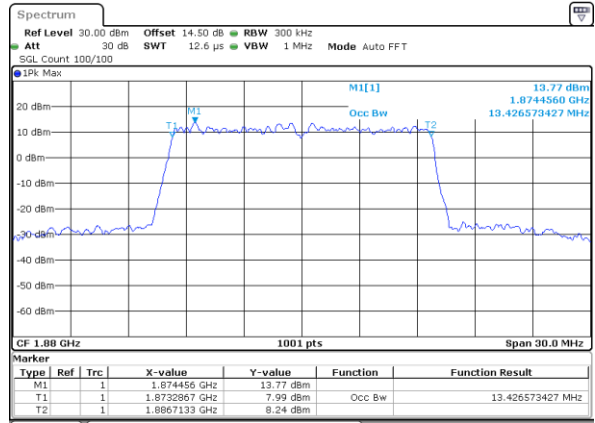

Middle Channel / 15MHz / 16QAM

Date: 30_MAY.2022 22:33:11