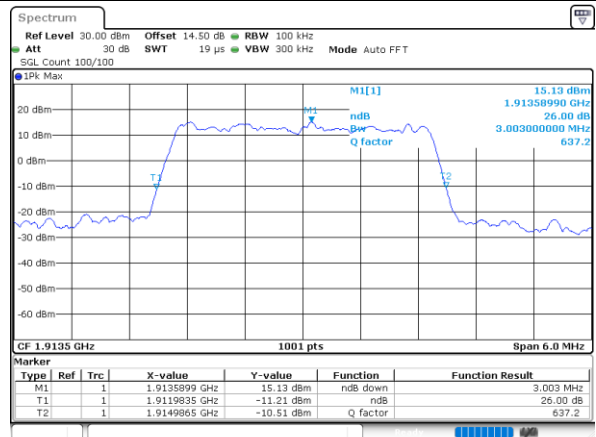

Highest Channel / 3MHz / 16QAM

Date: 30.MAY.2022 19:28:55

LTE Band 25

Lowest Channel / 5MHz / QPSK

Date: 30_MAY.2022 19:41:05

Lowest Channel / 5MHz / 16QAM

Date: 30_MAY.2022 19:41:46

Middle Channel / 5MHz / QPSK