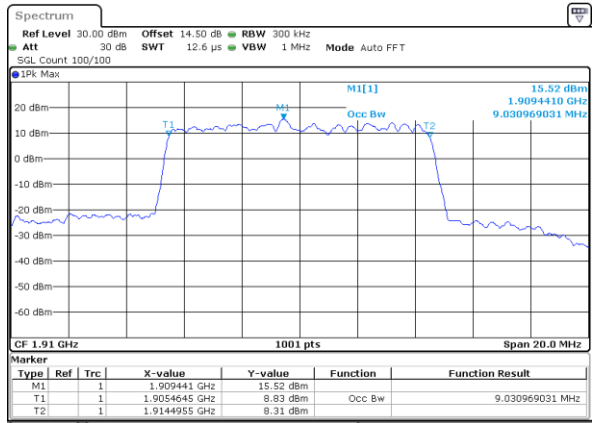

Date: 30_MAY.2022 19:52:04

Middle Channel / 5MHz / 16QAM

Date: 30_MAY.2022 19:53:00

Highest Channel / 5MHz / QPSK

Date: 30_MAY.2022 19:58:00

Highest Channel / 5MHz / 16QAM

Date: 30_MAY.2022 19:58:25

LTE Band 25

Lowest Channel / 10MHz / QPSK

Date: 30_MAY.2022 20:24:02

Lowest Channel / 10MHz / 16QAM

Date: 30_MAY.2022 20:24:28

Middle Channel / 10MHz / QPSK

Date: 30_MAY.2022 20:36:21

Middle Channel / 10MHz / 16QAM

Date: 30_MAY.2022 20:36:46

Highest Channel / 10MHz / QPSK

Date: 30_MAY.2022 20:41:45

Highest Channel / 10MHz / 16QAM

Date: 30_MAY.2022 20:42:11

LTE Band 25

Lowest Channel / 15MHz / QPSK

Date: 30_MAY.2022 22:21:25

Lowest Channel / 15MHz / 16QAM