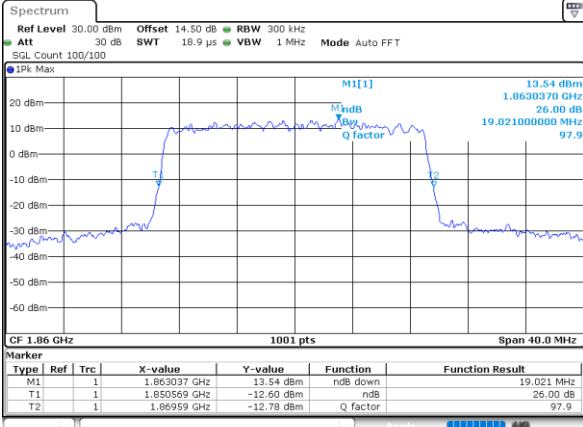

Date: 30_MAY.2022 22:22:56

Middle Channel / 15MHz / QPSK

Date: 30_MAY.2022 22:33:06

Middle Channel / 15MHz / 16QAM

Date: 30_MAY.2022 22:34:16

Highest Channel / 15MHz / QPSK

Date: 30_MAY.2022 22:39:12

Highest Channel / 15MHz / 16QAM

Date: 30_MAY.2022 22:38:30

LTE Band 25

Lowest Channel / 20MHz / QPSK

Date: 30_MAY.2022 22:49:44

Lowest Channel / 20MHz / 16QAM

Date: 30_MAY.2022 22:50:24

Middle Channel / 20MHz / QPSK

Date: 30_MAY.2022 23:01:04