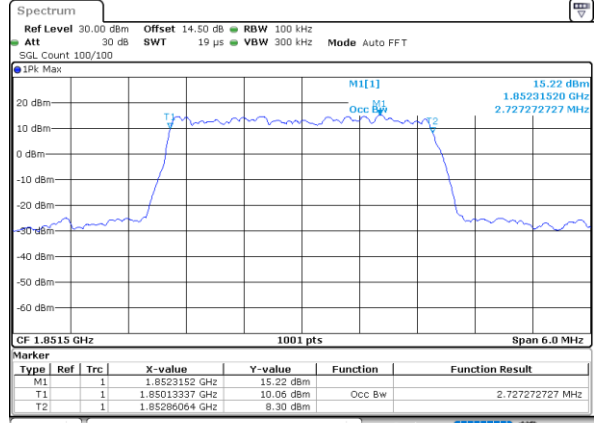

Lowest Channel / 3MHz / 16QAM

Date: 30_MAY.2022 19:10:51