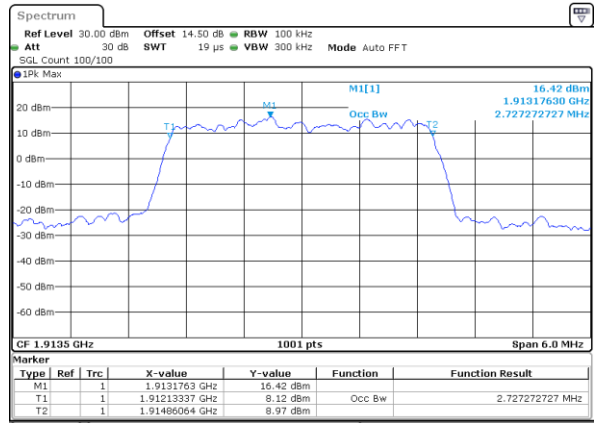

Date: 30.MAY.2022 18:25:26

Highest Channel / 1.4MHz / QPSK

Date: 30.MAY.2022 18:30:25

Highest Channel / 1.4MHz / 16QAM

Date: 30.MAY.2022 18:30:51

LTE Band 25

Lowest Channel / 3MHz / QPSK

Date: 30_MAY.2022 19:10:26

Lowest Channel / 3MHz / 16QAM

Date: 30_MAY.2022 19:10:51

Middle Channel / 3MHz / QPSK

Date: 30_MAY.2022 19:22:47

Middle Channel / 3MHz / 16QAM

Date: 30_MAY.2022 19:23:12

Highest Channel / 3MHz / QPSK

Date: 30_MAY.2022 19:28:13

Highest Channel / 3MHz / 16QAM

Date: 30_MAY.2022 19:28:39

LTE Band 25

Lowest Channel / 5MHz / QPSK

Date: 30_MAY.2022 19:40:15

Lowest Channel / 5MHz / 16QAM

Date: 30_MAY.2022 19:40:40

Middle Channel / 5MHz / QPSK