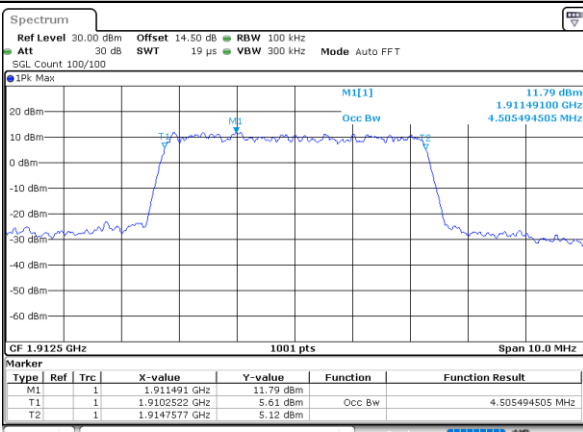

Date: 30_MAY.2022 18:50:43

Highest Channel / 3MHz / 64QAM

Date: 30_MAY.2022 19:04:43

LTE Band 25

Lowest Channel / 5MHz / 64QAM

Date: 30.MAY.2022 20:10:00

Lowest Channel / 10MHz / 64QAM

Date: 30.MAY.2022 20:53:45

Middle Channel / 5MHz / 64QAM

Date: 30.MAY.2022 20:15:51

Middle Channel / 10MHz / 64QAM

Date: 30.MAY.2022 20:59:37

Highest Channel / 5MHz / 64QAM

Date: 30.MAY.2022 20:18:17

Highest Channel / 10MHz / 64QAM

Date: 30.MAY.2022 21:02:03