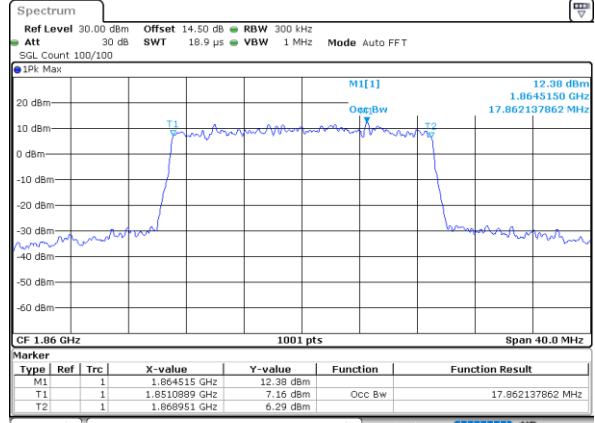

Lowest Channel / 20MHz / 64QAM

Date: 30.MAY.2022 23:16:18