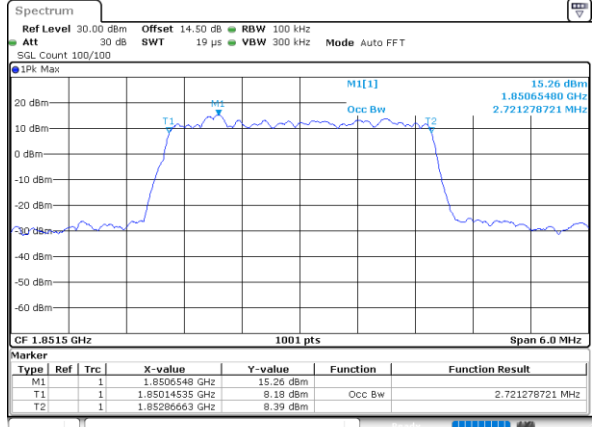

Date: 30_MAY.2022 22:38:15

LTE Band 25

Lowest Channel / 20MHz / QPSK

Date: 30_MAY.2022 22:48:53

Lowest Channel / 20MHz / 16QAM

Date: 30_MAY.2022 22:49:19

Middle Channel / 20MHz / QPSK

Date: 30_MAY.2022 23:00:13

Middle Channel / 20MHz / 16QAM

Date: 30_MAY.2022 23:00:39

Highest Channel / 20MHz / QPSK

Date: 30_MAY.2022 23:05:18

Highest Channel / 20MHz / 16QAM

Date: 30_MAY.2022 23:05:44

LTE Band 25

Lowest Channel / 1.4MHz / 64QAM

Date: 30_MAY.2022 18:42:27

Lowest Channel / 3MHz / 64QAM

Date: 30_MAY.2022 18:56:27

Middle Channel / 1.4MHz / 64QAM

Date: 30_MAY.2022 18:48:18

Middle Channel / 3MHz / 64QAM

Date: 30_MAY.2022 19:02:18

Highest Channel / 1.4MHz / 64QAM