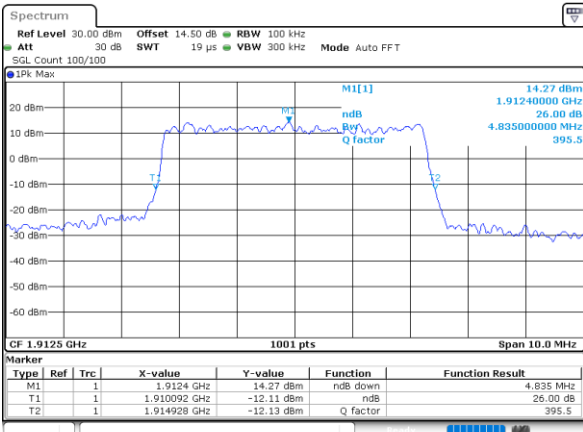

Highest Channel / 5MHz / QPSK

Date: 30_MAY.2022 19:59:21