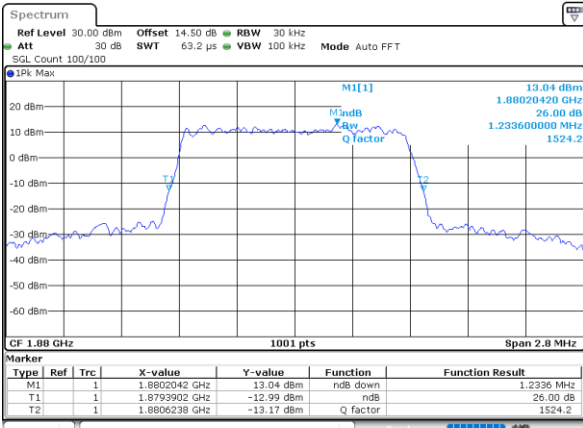

Middle Channel / 20MHz / 16QAM

Date: 30_MAY.2022 23:01:44

Highest Channel / 20MHz / QPSK

Date: 30_MAY.2022 23:06:39

Highest Channel / 20MHz / 16QAM

Date: 30_MAY.2022 23:05:59

LTE Band 25

Lowest Channel / 1.4MHz / 64QAM

Date: 30_MAY.2022 18:42:12

Lowest Channel / 3MHz / 64QAM

Date: 30_MAY.2022 18:56:42

Middle Channel / 1.4MHz / 64QAM

Date: 30_MAY.2022 18:48:33

Middle Channel / 3MHz / 64QAM

Date: 30_MAY.2022 19:02:34

Highest Channel / 1.4MHz / 64QAM