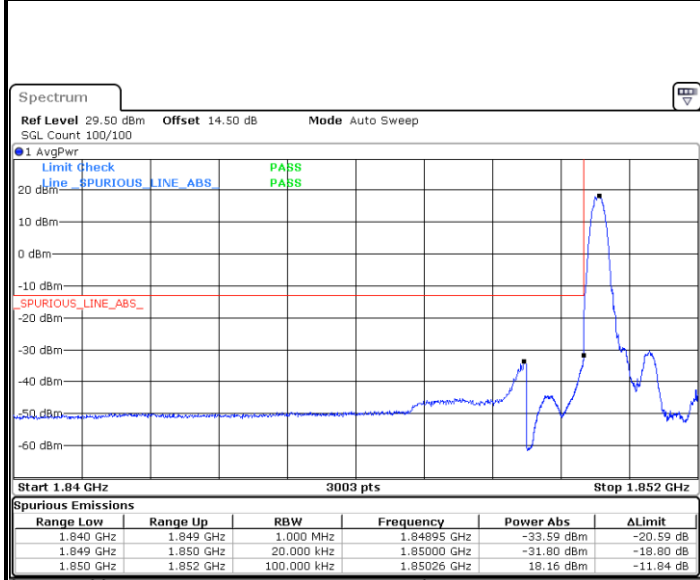

Date: 30.MAY.2022 23:21:40

Highest Channel / 15MHz / 64QAM

Date: 30.MAY.2022 22:16:11

Highest Channel / 20MHz / 64QAM

Date: 30.MAY.2022 23:23:54

Conducted Band Edge

LTE Band 25 / 1.4MHz / 16QAM

Lowest Band Edge / 1 RB

Date: 30.MAY.2022 18:17:24

Highest Band Edge / 1 RB

Date: 30.MAY.2022 18:36:34

Lowest Band Edge / Full RB

Date: 30.MAY.2022 18:20:52

Highest Band Edge / Full RB

Date: 30.MAY.2022 18:34:49

LTE Band 25 / 1.4MHz / 64QAM

Lowest Band Edge / 1 RB

Date: 30.MAY.2022 18:44:11

Highest Band Edge / 1 RB

Date: 30.MAY.2022 18:54:02

Lowest Band Edge / Full RB

Date: 30.MAY.2022 18:45:54

Highest Band Edge / Full RB

Date: 30.MAY.2022 18:52:18

LTE Band 25 / 3MHz / QPSK

Lowest Band Edge / 1RB

Date: 30.MAY.2022 19:13:26

Highest Band Edge / 1 RB

Date: 30.MAY.2022 19:36:06

Lowest Band Edge / Full RB

Date: 30.MAY.2022 19:16:54

Highest Band Edge / Full RB