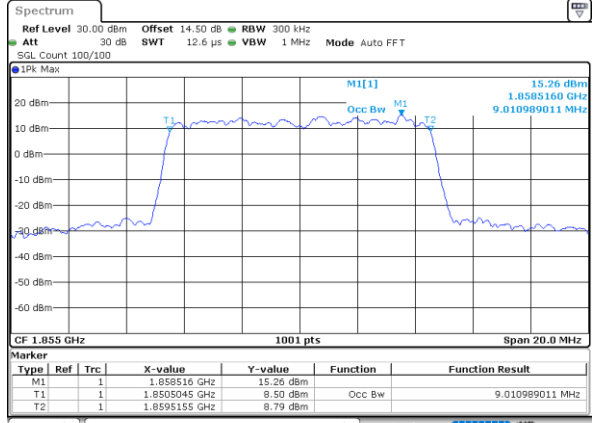

Lowest Channel / 10MHz / 16QAM

Date: 30_MAY.2022 20:24:28