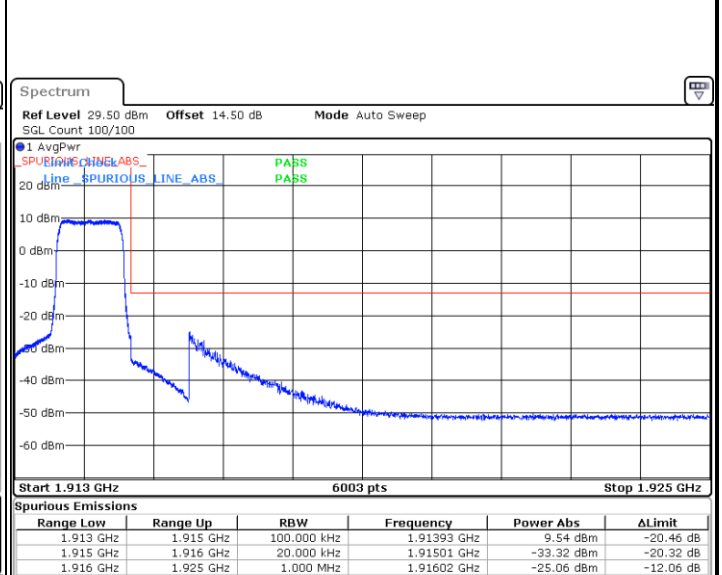

Date: 30.MAY.2022 23:21:40

Highest Channel / 15MHz / 64QAM

Date: 30.MAY.2022 22:16:11

Highest Channel / 20MHz / 64QAM

Date: 30.MAY.2022 23:23:54

Conducted Band Edge

LTE Band 25 / 1.4MHz / 16QAM

Lowest Band Edge / 1 RB

Date: 30.MAY.2022 18:17:24

Highest Band Edge / 1 RB

Date: 30.MAY.2022 18:36:34

Lowest Band Edge / Full RB

Date: 30.MAY.2022 18:20:52

Highest Band Edge / Full RB

Date: 30.MAY.2022 18:34:49

LTE Band 25 / 1.4MHz / 64QAM

Lowest Band Edge / 1 RB

Date: 30.MAY.2022 18:44:11

Highest Band Edge / 1 RB

Date: 30.MAY.2022 18:54:02

Lowest Band Edge / Full RB

Date: 30.MAY.2022 18:45:54

Highest Band Edge / Full RB

Date: 30.MAY.2022 18:52:18

LTE Band 25 / 3MHz / QPSK

Lowest Band Edge / 1RB

Date: 30.MAY.2022 19:13:26

Highest Band Edge / 1 RB

Date: 30.MAY.2022 19:36:06

Lowest Band Edge / Full RB

Date: 30.MAY.2022 19:16:54

Highest Band Edge / Full RB