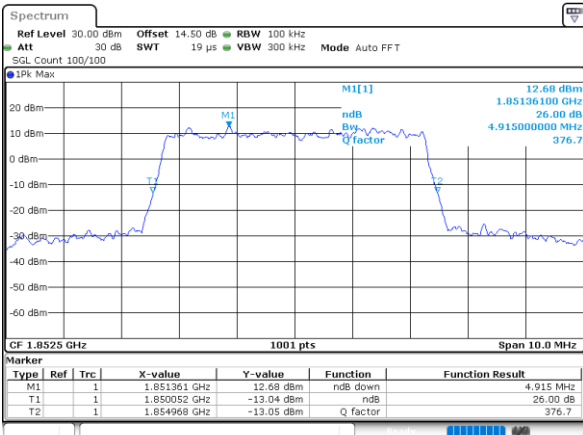

Date: 30_MAY.2022 18:50:59

Highest Channel / 3MHz / 64QAM

Date: 30_MAY.2022 19:04:59

LTE Band 25

Lowest Channel / 5MHz / 64QAM

Date: 30.MAY.2022 20:10:15

Lowest Channel / 10MHz / 64QAM

Date: 30.MAY.2022 20:54:00