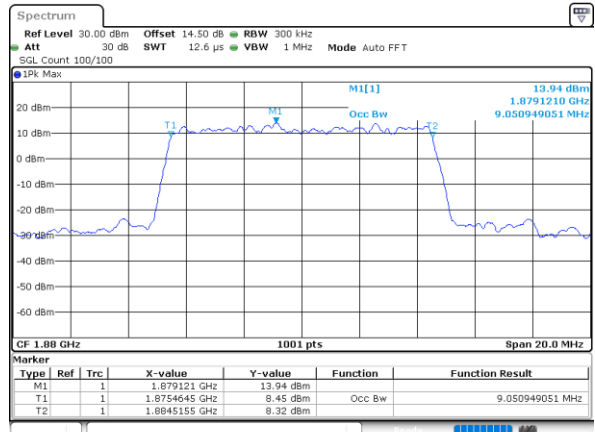

Date: 30_MAY.2022 18:42:27

Lowest Channel / 3MHz / 64QAM

Date: 30_MAY.2022 18:56:27

Middle Channel / 1.4MHz / 64QAM

Date: 30_MAY.2022 18:48:18

Middle Channel / 3MHz / 64QAM

Date: 30_MAY.2022 19:02:18

Highest Channel / 1.4MHz / 64QAM

Date: 30_MAY.2022 18:50:43

Highest Channel / 3MHz / 64QAM

Date: 30_MAY.2022 19:04:43

LTE Band 25

Lowest Channel / 5MHz / 64QAM

Date: 30.MAY.2022 20:10:00

Lowest Channel / 10MHz / 64QAM

Date: 30.MAY.2022 20:53:45

Middle Channel / 5MHz / 64QAM

Date: 30.MAY.2022 20:15:51

Middle Channel / 10MHz / 64QAM

Date: 30.MAY.2022 20:59:37

Highest Channel / 5MHz / 64QAM

Date: 30.MAY.2022 20:18:17

Highest Channel / 10MHz / 64QAM

Date: 30.MAY.2022 21:02:03