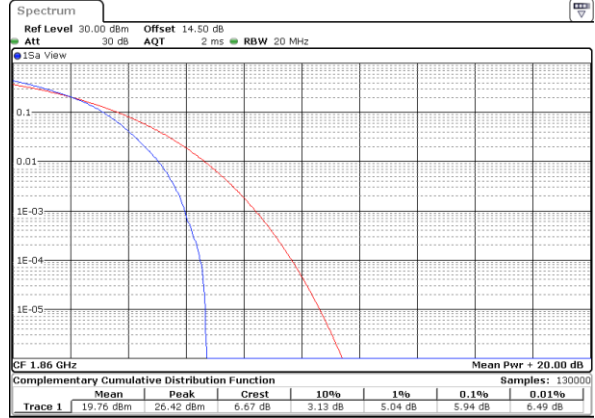

LTE Band 25 / 20MHz / 16QAM

Lowest Channel / 1RB

Date: 30_MAY.2022 23:32:20

Lowest Channel / Full RB

Date: 30_MAY.2022 23:32:47

Middle Channel / 1RB

Date: 30_MAY.2022 23:34:26

Middle Channel / Full RB