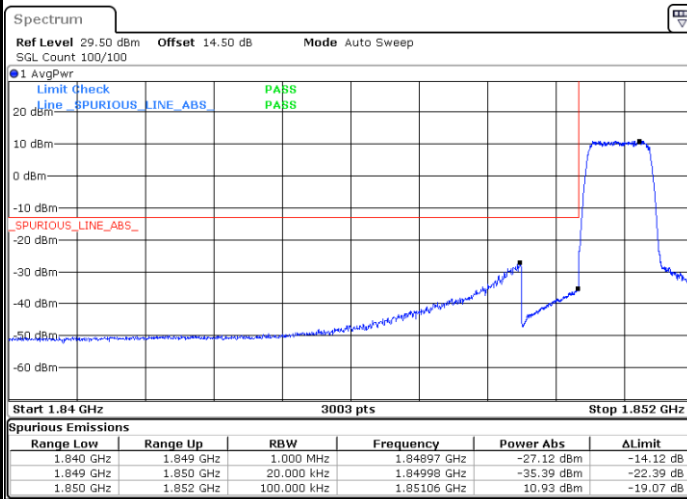

LTE Band 25

Lowest Channel / 15MHz / 64QAM

Date: 30.MAY.2022 22:08:33

Lowest Channel / 20MHz / 64QAM

Date: 30.MAY.2022 23:16:18

Middle Channel / 15MHz / 64QAM

Date: 30.MAY.2022 22:13:56

Middle Channel / 20MHz / 64QAM

Date: 30.MAY.2022 23:21:40

Highest Channel / 15MHz / 64QAM

Date: 30.MAY.2022 22:16:11

Highest Channel / 20MHz / 64QAM

Date: 30.MAY.2022 23:23:54

Conducted Band Edge

LTE Band 25 / 1.4MHz / 16QAM

Lowest Band Edge / 1 RB

Date: 30.MAY.2022 18:17:24

Highest Band Edge / 1 RB

Date: 30.MAY.2022 18:36:34

Lowest Band Edge / Full RB

Date: 30.MAY.2022 18:20:52

Highest Band Edge / Full RB

Date: 30.MAY.2022 18:34:49

LTE Band 25 / 1.4MHz / 64QAM