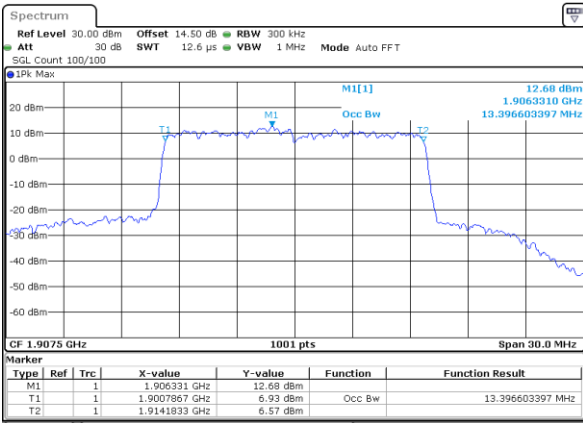

Middle Channel / 5MHz / 64QAM

Date: 30.MAY.2022 20:15:51

Middle Channel / 10MHz / 64QAM

Date: 30.MAY.2022 20:59:37

Highest Channel / 5MHz / 64QAM

Date: 30.MAY.2022 20:18:17

Highest Channel / 10MHz / 64QAM

Date: 30.MAY.2022 21:02:03

LTE Band 25

Lowest Channel / 15MHz / 64QAM

Date: 30.MAY.2022 22:08:33

Lowest Channel / 20MHz / 64QAM

Date: 30.MAY.2022 23:16:18

Middle Channel / 15MHz / 64QAM

Date: 30.MAY.2022 22:13:56

Middle Channel / 20MHz / 64QAM

Date: 30.MAY.2022 23:21:40

Highest Channel / 15MHz / 64QAM

Date: 30.MAY.2022 22:16:11

Highest Channel / 20MHz / 64QAM

Date: 30.MAY.2022 23:23:54

Conducted Band Edge

LTE Band 25 / 1.4MHz / 16QAM

Lowest Band Edge / 1 RB

Date: 30.MAY.2022 18:17:24

Highest Band Edge / 1 RB

Date: 30.MAY.2022 18:36:34

Lowest Band Edge / Full RB

Date: 30.MAY.2022 18:20:52

Highest Band Edge / Full RB

Date: 30.MAY.2022 18:34:49

LTE Band 25 / 1.4MHz / 64QAM