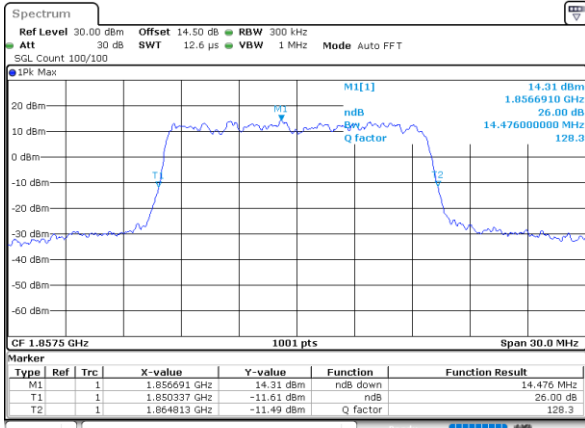

Highest Channel / 10MHz / QPSK

Date: 30_MAY.2022 20:43:07

Highest Channel / 10MHz / 16QAM

Date: 30_MAY.2022 20:42:27

LTE Band 25

Lowest Channel / 15MHz / QPSK

Date: 30_MAY.2022 22:22:15

Lowest Channel / 15MHz / 16QAM