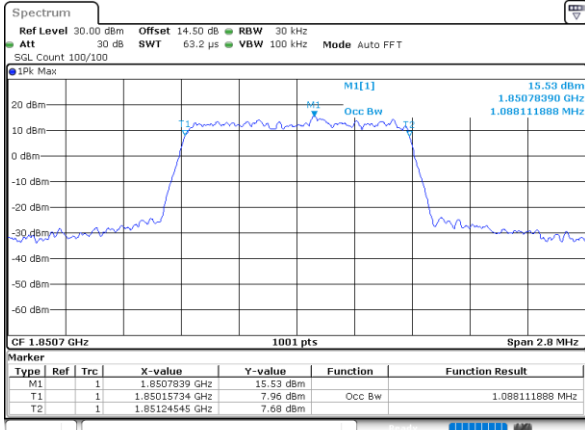

LTE Band 25

Lowest Channel / 1.4MHz / QPSK

Date: 30.MAY.2022 18:12:23