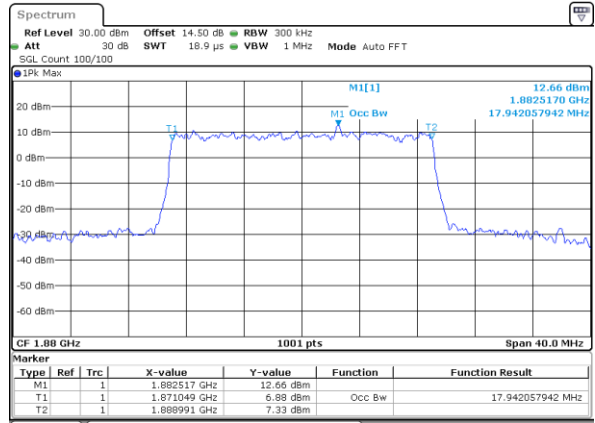

Middle Channel / 5MHz / 64QAM

Date: 30.MAY.2022 20:15:51

Middle Channel / 10MHz / 64QAM

Date: 30.MAY.2022 20:59:37

Highest Channel / 5MHz / 64QAM

Date: 30.MAY.2022 20:18:17

Highest Channel / 10MHz / 64QAM

Date: 30.MAY.2022 21:02:03

LTE Band 25

Lowest Channel / 15MHz / 64QAM

Date: 30.MAY.2022 22:08:33

Lowest Channel / 20MHz / 64QAM

Date: 30.MAY.2022 23:16:18

Middle Channel / 15MHz / 64QAM

Date: 30.MAY.2022 22:13:56

Middle Channel / 20MHz / 64QAM

Date: 30.MAY.2022 23:21:40

Highest Channel / 15MHz / 64QAM

Date: 30.MAY.2022 22:16:11

Highest Channel / 20MHz / 64QAM

Date: 30.MAY.2022 23:23:54

Conducted Band Edge

LTE Band 25 / 1.4MHz / 16QAM

Lowest Band Edge / 1 RB