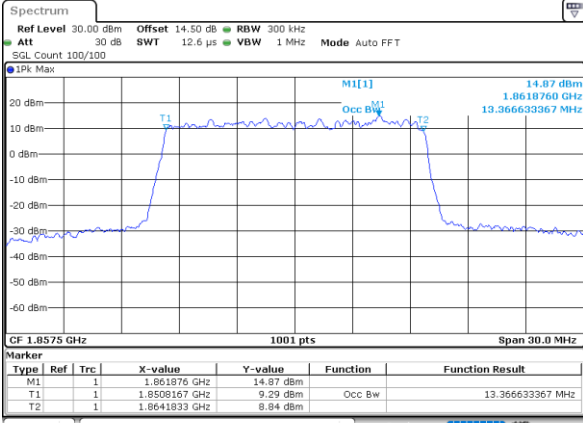

Highest Channel / 10MHz / QPSK

Date: 30_MAY.2022 20:41:45

Highest Channel / 10MHz / 16QAM

Date: 30_MAY.2022 20:42:11

LTE Band 25

Lowest Channel / 15MHz / QPSK

Date: 30_MAY.2022 22:21:25

Lowest Channel / 15MHz / 16QAM