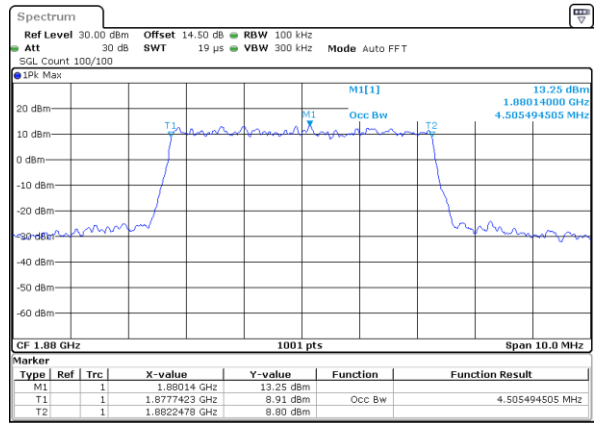

Highest Channel / 3MHz / 16QAM

Date: 30_MAY.2022 19:28:39

LTE Band 25

Lowest Channel / 5MHz / QPSK

Date: 30_MAY.2022 19:40:15

Lowest Channel / 5MHz / 16QAM

Date: 30_MAY.2022 19:40:40

Middle Channel / 5MHz / QPSK

Date: 30_MAY.2022 19:52:04

Middle Channel / 5MHz / 16QAM

Date: 30_MAY.2022 19:53:00

Highest Channel / 5MHz / QPSK

Date: 30_MAY.2022 19:58:00

Highest Channel / 5MHz / 16QAM

Date: 30_MAY.2022 19:58:25

LTE Band 25