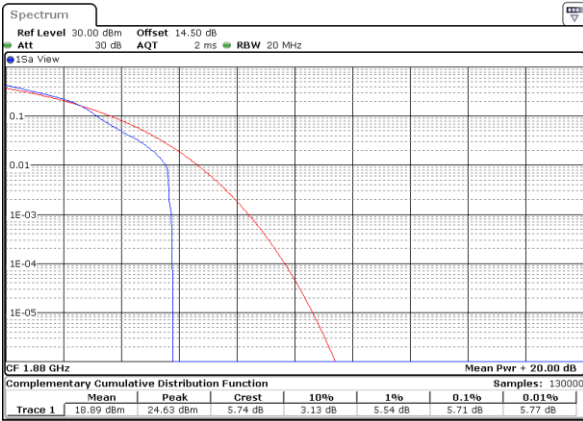

LTE Band 25 / 20MHz / 16QAM

Lowest Channel / 1RB

Date: 30_MAY.2022 23:32:20

Lowest Channel / Full RB

Date: 30_MAY.2022 23:32:47

Middle Channel / 1RB

Date: 30_MAY.2022 23:34:26

Middle Channel / Full RB