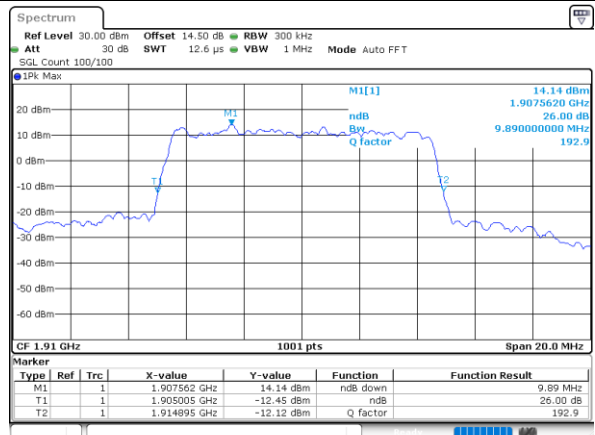

Middle Channel / 5MHz / 64QAM

Date: 30.MAY.2022 20:16:07

Middle Channel / 10MHz / 64QAM

Date: 30.MAY.2022 20:59:53

Highest Channel / 5MHz / 64QAM

Date: 30.MAY.2022 20:18:32

Highest Channel / 10MHz / 64QAM

Date: 30.MAY.2022 21:02:19