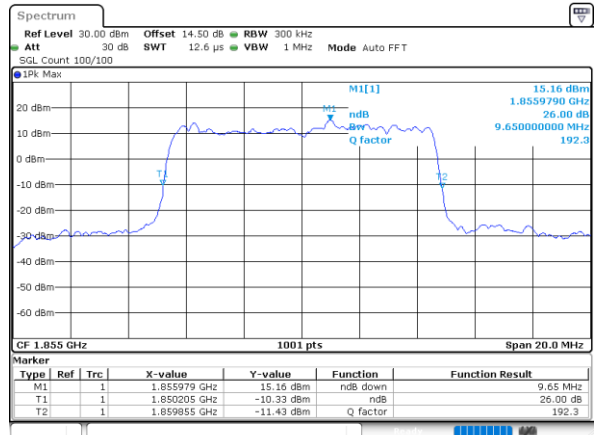

Date: 30_MAY.2022 18:50:59

Highest Channel / 3MHz / 64QAM

Date: 30_MAY.2022 19:04:59

LTE Band 25

Lowest Channel / 5MHz / 64QAM

Date: 30.MAY.2022 20:10:15

Lowest Channel / 10MHz / 64QAM

Date: 30.MAY.2022 20:54:00