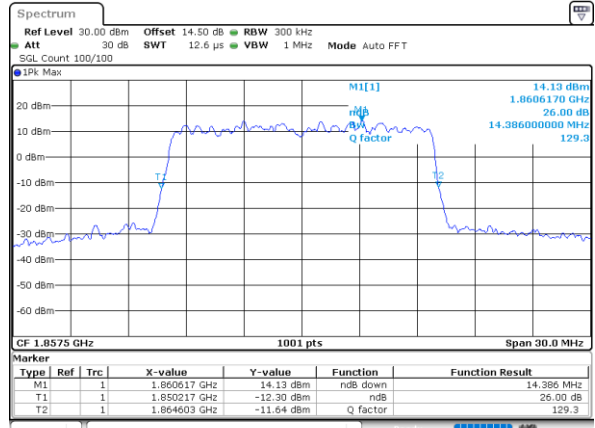

Highest Channel / 10MHz / QPSK

Date: 30_MAY.2022 20:43:07

Highest Channel / 10MHz / 16QAM

Date: 30_MAY.2022 20:42:27

LTE Band 25

Lowest Channel / 15MHz / QPSK

Date: 30_MAY.2022 22:22:15

Lowest Channel / 15MHz / 16QAM