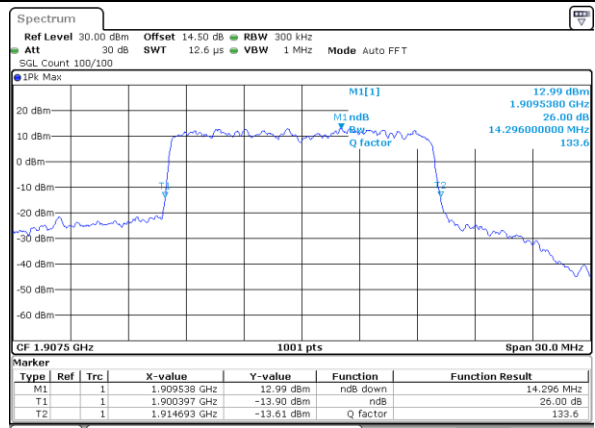

Highest Channel / 10MHz / QPSK

Date: 30_MAY.2022 20:43:07

Highest Channel / 10MHz / 16QAM

Date: 30_MAY.2022 20:42:27

LTE Band 25

Lowest Channel / 15MHz / QPSK

Date: 30_MAY.2022 22:22:15

Lowest Channel / 15MHz / 16QAM

Date: 30_MAY.2022 22:22:56

Middle Channel / 15MHz / QPSK

Date: 30_MAY.2022 22:33:06

Middle Channel / 15MHz / 16QAM

Date: 30_MAY.2022 22:34:16

Highest Channel / 15MHz / QPSK

Date: 30_MAY.2022 22:39:12

Highest Channel / 15MHz / 16QAM

Date: 30_MAY.2022 22:38:30

LTE Band 25

Lowest Channel / 20MHz / QPSK

Date: 30_MAY.2022 22:49:44

Lowest Channel / 20MHz / 16QAM

Date: 30_MAY.2022 22:50:24

Middle Channel / 20MHz / QPSK

Date: 30_MAY.2022 23:01:04