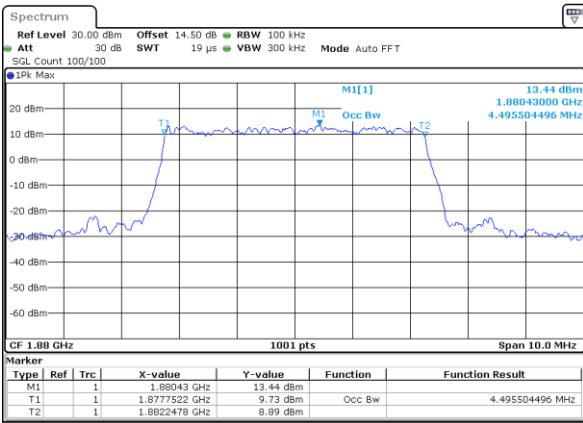

Highest Channel / 3MHz / 16QAM

Date: 30_MAY.2022 19:28:39

LTE Band 25

Lowest Channel / 5MHz / QPSK

Date: 30_MAY.2022 19:40:15

Lowest Channel / 5MHz / 16QAM

Date: 30_MAY.2022 19:40:40

Middle Channel / 5MHz / QPSK

Date: 30_MAY.2022 19:52:04

Middle Channel / 5MHz / 16QAM

Date: 30_MAY.2022 19:53:00

Highest Channel / 5MHz / QPSK

Date: 30_MAY.2022 19:58:00

Highest Channel / 5MHz / 16QAM

Date: 30_MAY.2022 19:58:25

LTE Band 25