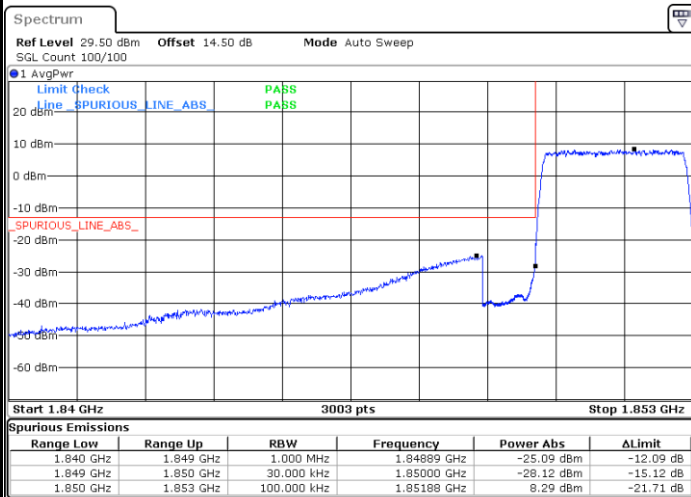

Lowest Band Edge / 1 RB

Date: 30.MAY.2022 18:44:11

Highest Band Edge / 1 RB

Date: 30.MAY.2022 18:54:02

Lowest Band Edge / Full RB

Date: 30.MAY.2022 18:45:54

Highest Band Edge / Full RB

Date: 30.MAY.2022 18:52:18

LTE Band 25 / 3MHz / QPSK

Lowest Band Edge / 1RB

Date: 30.MAY.2022 19:13:26

Highest Band Edge / 1 RB

Date: 30.MAY.2022 19:36:06

Lowest Band Edge / Full RB

Date: 30.MAY.2022 19:16:54

Highest Band Edge / Full RB