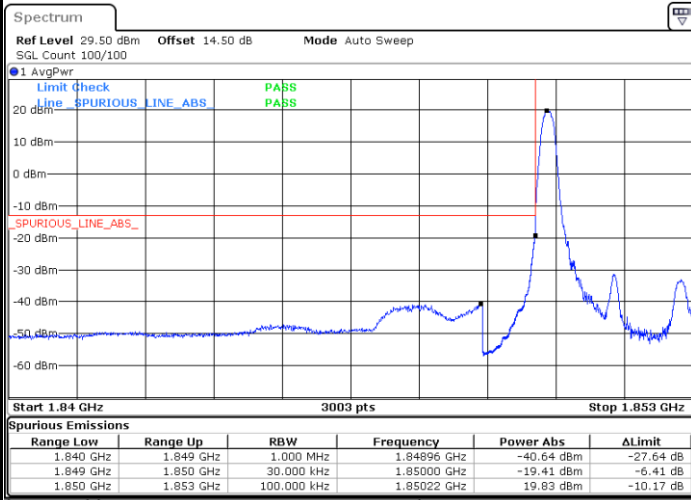

Date: 30.MAY.2022 18:17:24

Highest Band Edge / 1 RB

Date: 30.MAY.2022 18:36:34

Lowest Band Edge / Full RB

Date: 30.MAY.2022 18:20:52

Highest Band Edge / Full RB

Date: 30.MAY.2022 18:34:49

LTE Band 25 / 1.4MHz / 64QAM

Lowest Band Edge / 1 RB

Date: 30.MAY.2022 18:44:11

Highest Band Edge / 1 RB

Date: 30.MAY.2022 18:54:02

Lowest Band Edge / Full RB

Date: 30.MAY.2022 18:45:54

Highest Band Edge / Full RB

Date: 30.MAY.2022 18:52:18

LTE Band 25 / 3MHz / QPSK

Lowest Band Edge / 1RB

Date: 30.MAY.2022 19:13:26

Highest Band Edge / 1 RB

Date: 30.MAY.2022 19:36:06

Lowest Band Edge / Full RB

Date: 30.MAY.2022 19:16:54

Highest Band Edge / Full RB