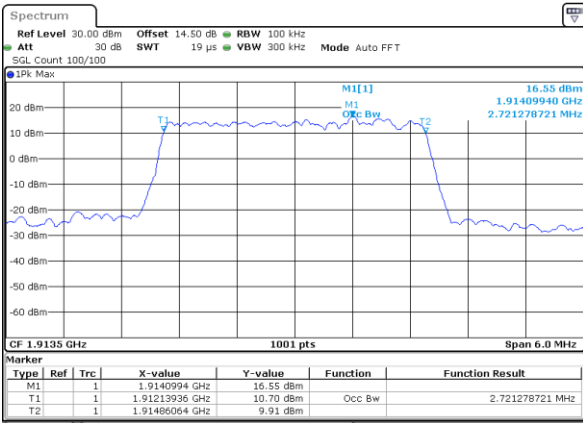

Date: 30.MAY.2022 18:25:26

Highest Channel / 1.4MHz / QPSK

Date: 30.MAY.2022 18:30:25

Highest Channel / 1.4MHz / 16QAM

Date: 30.MAY.2022 18:30:51

LTE Band 25

Lowest Channel / 3MHz / QPSK

Date: 30_MAY.2022 19:10:26

Lowest Channel / 3MHz / 16QAM

Date: 30_MAY.2022 19:10:51

Middle Channel / 3MHz / QPSK

Date: 30_MAY.2022 19:22:47

Middle Channel / 3MHz / 16QAM

Date: 30_MAY.2022 19:23:12

Highest Channel / 3MHz / QPSK

Date: 30_MAY.2022 19:28:13

Highest Channel / 3MHz / 16QAM

Date: 30_MAY.2022 19:28:39

LTE Band 25

Lowest Channel / 5MHz / QPSK

Date: 30_MAY.2022 19:40:15

Lowest Channel / 5MHz / 16QAM

Date: 30_MAY.2022 19:40:40

Middle Channel / 5MHz / QPSK