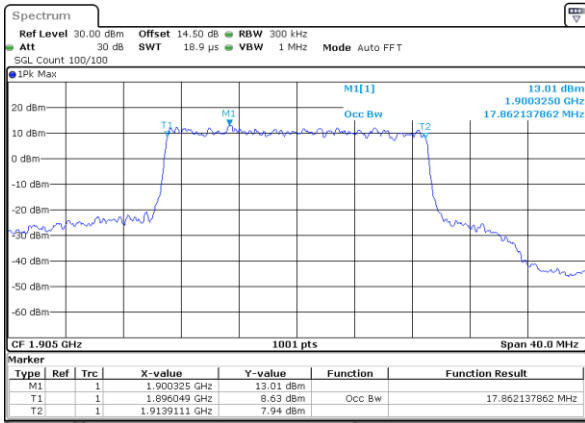

Date: 30_MAY.2022 22:38:15

LTE Band 25

Lowest Channel / 20MHz / QPSK

Date: 30_MAY.2022 22:48:53

Lowest Channel / 20MHz / 16QAM

Date: 30_MAY.2022 22:49:19

Middle Channel / 20MHz / QPSK

Date: 30_MAY.2022 23:00:13

Middle Channel / 20MHz / 16QAM

Date: 30_MAY.2022 23:00:39

Highest Channel / 20MHz / QPSK

Date: 30_MAY.2022 23:05:18

Highest Channel / 20MHz / 16QAM

Date: 30_MAY.2022 23:05:44

LTE Band 25

Lowest Channel / 1.4MHz / 64QAM