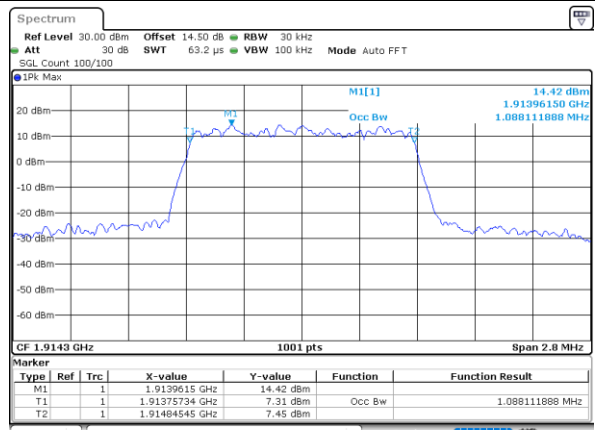

LTE Band 25

Lowest Channel / 1.4MHz / QPSK

Date: 30.MAY.2022 18:12:23

Lowest Channel / 1.4MHz / 16QAM

Date: 30.MAY.2022 18:13:04

Middle Channel / 1.4MHz / QPSK

Date: 30.MAY.2022 18:25:01

Middle Channel / 1.4MHz / 16QAM

Date: 30.MAY.2022 18:25:26

Highest Channel / 1.4MHz / QPSK

Date: 30.MAY.2022 18:30:25

Highest Channel / 1.4MHz / 16QAM

Date: 30.MAY.2022 18:30:51

LTE Band 25

Lowest Channel / 3MHz / QPSK

Date: 30_MAY.2022 19:10:26