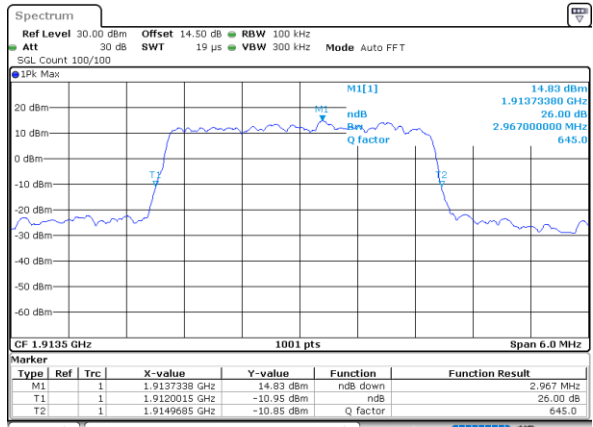

Middle Channel / 20MHz / 16QAM

Date: 30_MAY.2022 23:01:44

Highest Channel / 20MHz / QPSK

Date: 30_MAY.2022 23:06:39

Highest Channel / 20MHz / 16QAM

Date: 30_MAY.2022 23:05:59

LTE Band 25

Lowest Channel / 1.4MHz / 64QAM

Date: 30_MAY.2022 18:42:12

Lowest Channel / 3MHz / 64QAM

Date: 30_MAY.2022 18:56:42

Middle Channel / 1.4MHz / 64QAM

Date: 30_MAY.2022 18:48:33

Middle Channel / 3MHz / 64QAM

Date: 30_MAY.2022 19:02:34

Highest Channel / 1.4MHz / 64QAM

Date: 30_MAY.2022 18:50:59

Highest Channel / 3MHz / 64QAM

Date: 30_MAY.2022 19:04:59

LTE Band 25

Lowest Channel / 5MHz / 64QAM

Date: 30.MAY.2022 20:10:15

Lowest Channel / 10MHz / 64QAM

Date: 30.MAY.2022 20:54:00