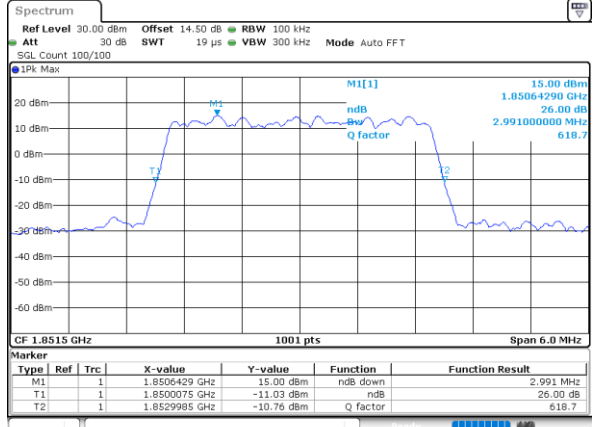

Middle Channel / 20MHz / 16QAM

Date: 30_MAY.2022 23:01:44

Highest Channel / 20MHz / QPSK

Date: 30_MAY.2022 23:06:39

Highest Channel / 20MHz / 16QAM

Date: 30_MAY.2022 23:05:59

LTE Band 25

Lowest Channel / 1.4MHz / 64QAM

Date: 30_MAY.2022 18:42:12

Lowest Channel / 3MHz / 64QAM

Date: 30_MAY.2022 18:56:42

Middle Channel / 1.4MHz / 64QAM

Date: 30_MAY.2022 18:48:33

Middle Channel / 3MHz / 64QAM

Date: 30_MAY.2022 19:02:34

Highest Channel / 1.4MHz / 64QAM