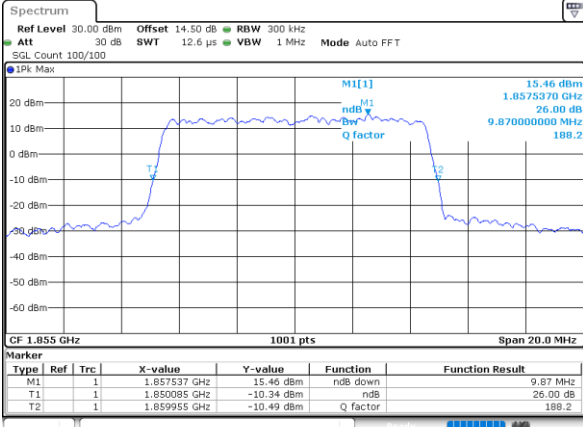

LTE Band 25

Lowest Channel / 10MHz / QPSK

Date: 30_MAY.2022 20:24:53