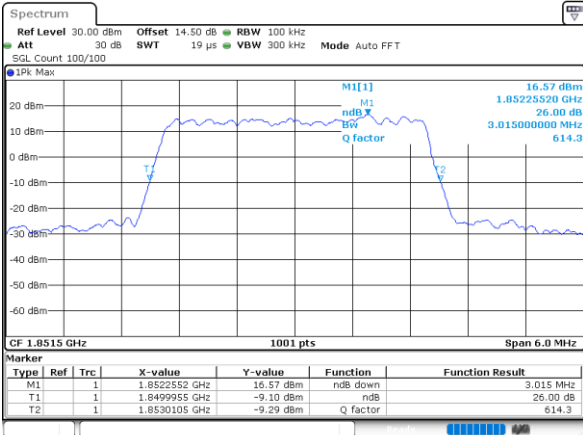

Date: 30_MAY.2022 18:26:32

Highest Channel / 1.4MHz / QPSK

Date: 30_MAY.2022 18:31:47

Highest Channel / 1.4MHz / 16QAM

Date: 30_MAY.2022 18:31:06

LTE Band 25

Lowest Channel / 3MHz / QPSK

Date: 30.MAY.2022 19:11:16