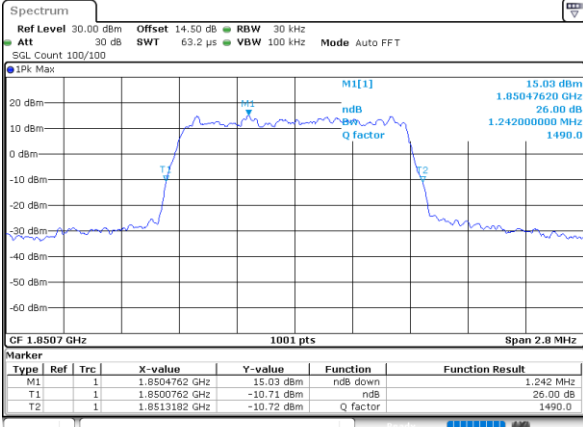

LTE Band 25

Lowest Channel / 1.4MHz / QPSK

Date: 30_MAY.2022 18:13:29