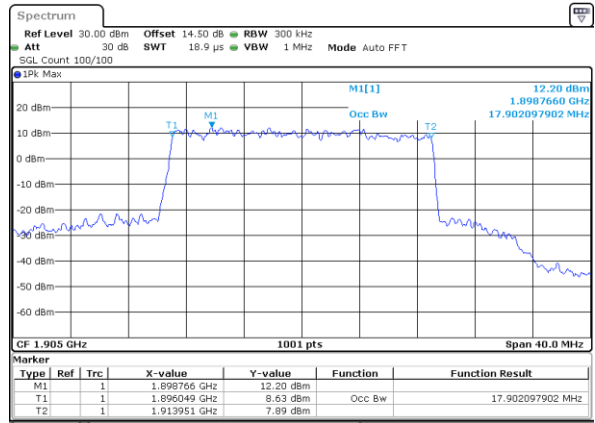

Date: 30_MAY.2022 22:38:15

LTE Band 25

Lowest Channel / 20MHz / QPSK

Date: 30_MAY.2022 22:48:53

Lowest Channel / 20MHz / 16QAM

Date: 30_MAY.2022 22:49:19

Middle Channel / 20MHz / QPSK

Date: 30_MAY.2022 23:00:13

Middle Channel / 20MHz / 16QAM

Date: 30_MAY.2022 23:00:39

Highest Channel / 20MHz / QPSK

Date: 30_MAY.2022 23:05:18

Highest Channel / 20MHz / 16QAM

Date: 30_MAY.2022 23:05:44

LTE Band 25

Lowest Channel / 1.4MHz / 64QAM

Date: 30_MAY.2022 18:42:27

Lowest Channel / 3MHz / 64QAM

Date: 30_MAY.2022 18:56:27

Middle Channel / 1.4MHz / 64QAM

Date: 30_MAY.2022 18:48:18

Middle Channel / 3MHz / 64QAM

Date: 30_MAY.2022 19:02:18

Highest Channel / 1.4MHz / 64QAM