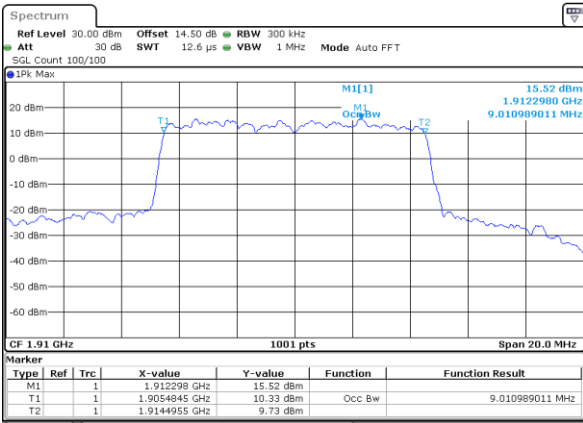

Date: 30_MAY.2022 19:52:04

Middle Channel / 5MHz / 16QAM

Date: 30_MAY.2022 19:53:00

Highest Channel / 5MHz / QPSK

Date: 30_MAY.2022 19:58:00

Highest Channel / 5MHz / 16QAM

Date: 30_MAY.2022 19:58:25

LTE Band 25

Lowest Channel / 10MHz / QPSK

Date: 30_MAY.2022 20:24:02

Lowest Channel / 10MHz / 16QAM

Date: 30_MAY.2022 20:24:28

Middle Channel / 10MHz / QPSK

Date: 30_MAY.2022 20:36:21

Middle Channel / 10MHz / 16QAM

Date: 30_MAY.2022 20:36:46

Highest Channel / 10MHz / QPSK

Date: 30_MAY.2022 20:41:45

Highest Channel / 10MHz / 16QAM

Date: 30_MAY.2022 20:42:11

LTE Band 25

Lowest Channel / 15MHz / QPSK

Date: 30_MAY.2022 22:21:25

Lowest Channel / 15MHz / 16QAM