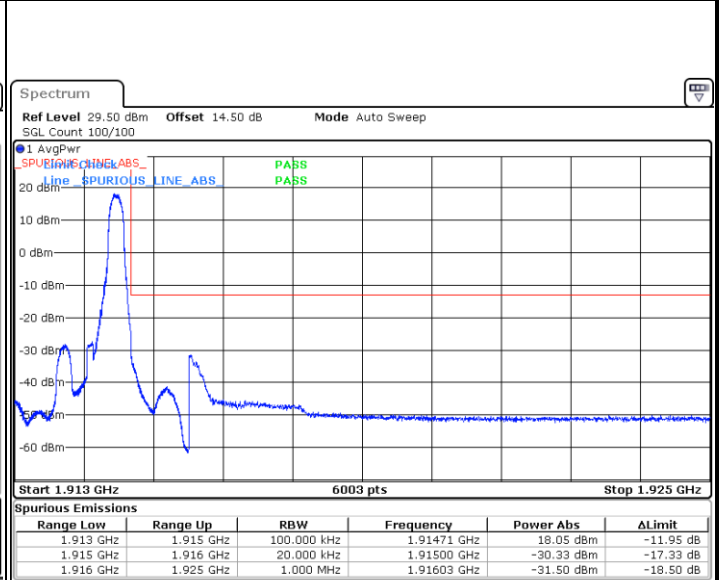

Date: 30.MAY.2022 23:21:40

Highest Channel / 15MHz / 64QAM

Date: 30.MAY.2022 22:16:11

Highest Channel / 20MHz / 64QAM

Date: 30.MAY.2022 23:23:54

Conducted Band Edge

LTE Band 25 / 1.4MHz / 16QAM

Lowest Band Edge / 1 RB

Date: 30.MAY.2022 18:17:24

Highest Band Edge / 1 RB

Date: 30.MAY.2022 18:36:34

Lowest Band Edge / Full RB

Date: 30.MAY.2022 18:20:52

Highest Band Edge / Full RB

Date: 30.MAY.2022 18:34:49

LTE Band 25 / 1.4MHz / 64QAM

Lowest Band Edge / 1 RB

Date: 30.MAY.2022 18:44:11

Highest Band Edge / 1 RB

Date: 30.MAY.2022 18:54:02

Lowest Band Edge / Full RB

Date: 30.MAY.2022 18:45:54

Highest Band Edge / Full RB

Date: 30.MAY.2022 18:52:18

LTE Band 25 / 3MHz / QPSK

Lowest Band Edge / 1RB

Date: 30.MAY.2022 19:13:26

Highest Band Edge / 1 RB

Date: 30.MAY.2022 19:36:06

Lowest Band Edge / Full RB

Date: 30.MAY.2022 19:16:54

Highest Band Edge / Full RB