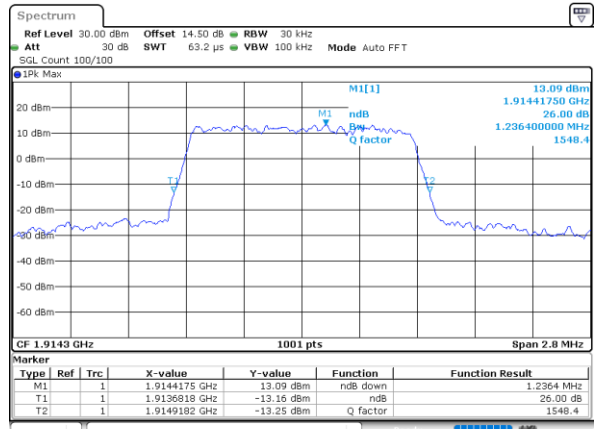

Highest Channel / Full RB

Date: 30.MAY.2022 23:31:38

26dB Bandwidth

Mode	LTE Band 25 : 26dB BW(MHz)											
BW	1.4MHz		3MHz		5MHz		10MHz		15MHz		20MHz	
Mod.	QPSK	16QAM	QPSK	16QAM	QPSK	16QAM	QPSK	16QAM	QPSK	16QAM	QPSK	16QAM
Lowest CH	1.24	1.23	3.02	3.03	4.92	4.96	9.87	9.67	14.48	14.39	19.02	18.70
Middle CH	1.22	1.23	3.00	3.00	4.92	4.79	9.79	9.71	14.24	14.30	18.78	19.34
Highest CH	1.23	1.24	3.02	3.00	4.84	4.86	9.79	9.87	14.48	14.30	19.06	19.02
Mode	LTE Band 25 : 26dB BW(MHz)											
BW	1.4MHz		3MHz		5MHz		10MHz		15MHz		20MHz	
Mod.	64QAM		64QAM		64QAM		64QAM		64QAM		64QAM	
Lowest CH	1.22	-	2.99	-	4.92	-	9.65	-	14.51	-	18.82	-
Middle CH	1.23	-	3.03	-	4.93	-	9.85	-	14.45	-	18.94	-
Highest CH	1.22	-	2.97	-	4.96	-	9.89	-	14.24	-	19.10	-

LTE Band 25

Lowest Channel / 1.4MHz / QPSK

Date: 30_MAY.2022 18:13:29

Lowest Channel / 1.4MHz / 16QAM

Date: 30_MAY.2022 18:13:55

Middle Channel / 1.4MHz / QPSK

Date: 30_MAY.2022 18:25:51

Middle Channel / 1.4MHz / 16QAM

Date: 30_MAY.2022 18:26:32

Highest Channel / 1.4MHz / QPSK

Date: 30_MAY.2022 18:31:47

Highest Channel / 1.4MHz / 16QAM

Date: 30_MAY.2022 18:31:06

LTE Band 25

Lowest Channel / 3MHz / QPSK

Date: 30.MAY.2022 19:11:16