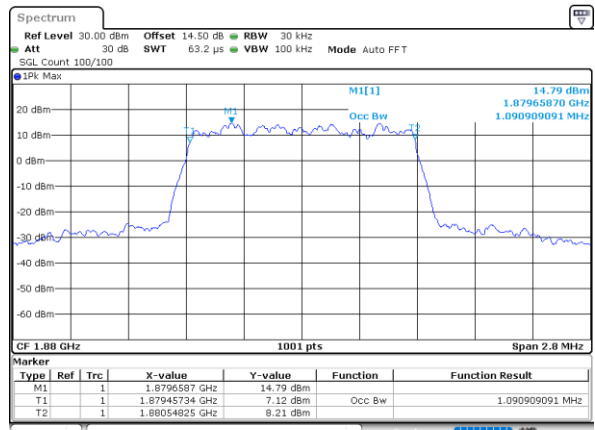

Date: 30_MAY.2022 23:21:55

Highest Channel / 15MHz / 64QAM

Date: 30_MAY.2022 22:16:26

Highest Channel / 20MHz / 64QAM

Date: 30_MAY.2022 23:24:09

Occupied Bandwidth

Mode	LTE Band 25 : 99%OBW(MHz)											
BW	1.4MHz		3MHz		5MHz		10MHz		15MHz		20MHz	
Mod.	QPSK	16QAM	QPSK	16QAM	QPSK	16QAM	QPSK	16QAM	QPSK	16QAM	QPSK	16QAM
Lowest CH	1.09	1.09	2.71	2.73	4.49	4.47	9.01	9.01	13.37	13.46	17.90	17.86
Middle CH	1.09	1.09	2.71	2.72	4.50	4.51	9.01	9.03	13.46	13.43	17.82	17.90
Highest CH	1.09	1.09	2.72	2.73	4.49	4.47	9.01	9.03	13.46	13.46	17.86	17.90
Mode	LTE Band 25 : 99%OBW(MHz)											
BW	1.4MHz		3MHz		5MHz		10MHz		15MHz		20MHz	
Mod.	64QAM		64QAM		64QAM		64QAM		64QAM		64QAM	
Lowest CH	1.09	-	2.72	-	4.50	-	9.05	-	13.37	-	17.86	-
Middle CH	1.09	-	2.74	-	4.50	-	9.05	-	13.40	-	17.94	-
Highest CH	1.09	-	2.71	-	4.51	-	8.99	-	13.40	-	17.86	-

LTE Band 25

Lowest Channel / 1.4MHz / QPSK

Date: 30.MAY.2022 18:12:23

Lowest Channel / 1.4MHz / 16QAM

Date: 30.MAY.2022 18:13:04

Middle Channel / 1.4MHz / QPSK

Date: 30.MAY.2022 18:25:01

Middle Channel / 1.4MHz / 16QAM

Date: 30.MAY.2022 18:25:26

Highest Channel / 1.4MHz / QPSK

Date: 30.MAY.2022 18:30:25

Highest Channel / 1.4MHz / 16QAM

Date: 30.MAY.2022 18:30:51

LTE Band 25

Lowest Channel / 3MHz / QPSK

Date: 30_MAY.2022 19:10:26