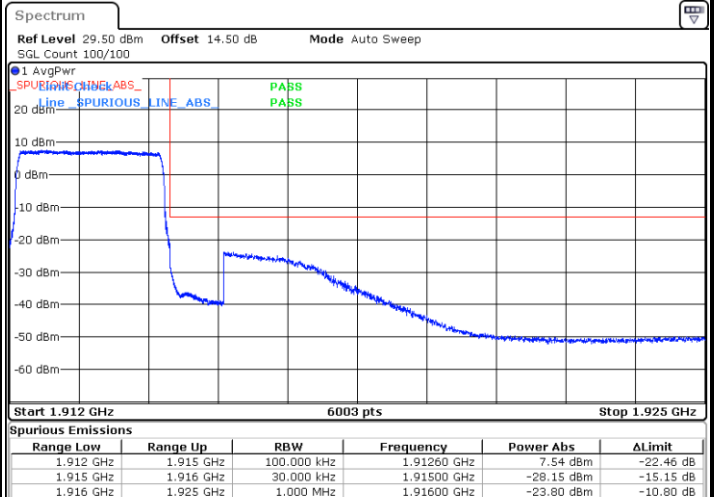

Date: 30.MAY.2022 18:17:24

Highest Band Edge / 1 RB

Date: 30.MAY.2022 18:36:34

Lowest Band Edge / Full RB

Date: 30.MAY.2022 18:20:52

Highest Band Edge / Full RB

Date: 30.MAY.2022 18:34:49

LTE Band 25 / 1.4MHz / 64QAM

Lowest Band Edge / 1 RB

Date: 30.MAY.2022 18:44:11

Highest Band Edge / 1 RB

Date: 30.MAY.2022 18:54:02

Lowest Band Edge / Full RB

Date: 30.MAY.2022 18:45:54

Highest Band Edge / Full RB

Date: 30.MAY.2022 18:52:18

LTE Band 25 / 3MHz / QPSK

Lowest Band Edge / 1RB

Date: 30.MAY.2022 19:13:26

Highest Band Edge / 1 RB

Date: 30.MAY.2022 19:36:06

Lowest Band Edge / Full RB

Date: 30.MAY.2022 19:16:54

Highest Band Edge / Full RB