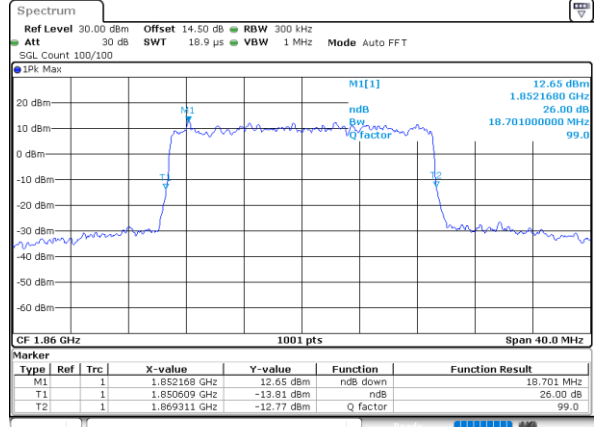

Date: 30_MAY.2022 22:38:30

LTE Band 25

Lowest Channel / 20MHz / QPSK

Date: 30_MAY.2022 22:49:44

Lowest Channel / 20MHz / 16QAM

Date: 30_MAY.2022 22:50:24

Middle Channel / 20MHz / QPSK

Date: 30_MAY.2022 23:01:04

Middle Channel / 20MHz / 16QAM

Date: 30_MAY.2022 23:01:44

Highest Channel / 20MHz / QPSK

Date: 30_MAY.2022 23:06:39

Highest Channel / 20MHz / 16QAM

Date: 30_MAY.2022 23:05:59

LTE Band 25

Lowest Channel / 1.4MHz / 64QAM