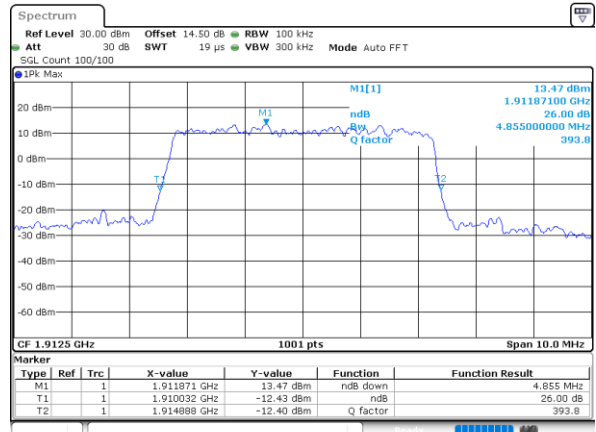

Date: 30_MAY.2022 19:53:25

Middle Channel / 5MHz / 16QAM

Date: 30_MAY.2022 19:54:06

Highest Channel / 5MHz / QPSK

Date: 30_MAY.2022 19:59:21

Highest Channel / 5MHz / 16QAM

Date: 30_MAY.2022 19:58:40

LTE Band 25