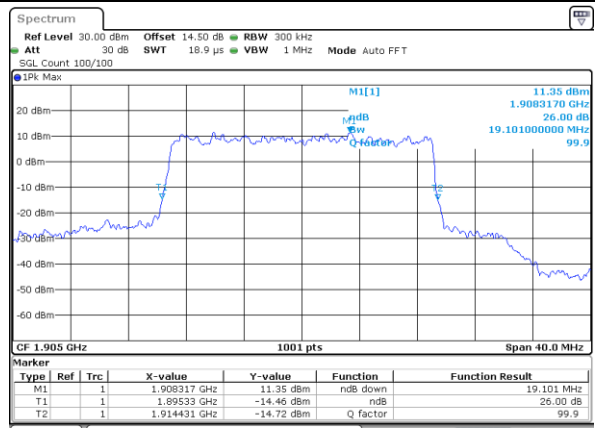

LTE Band 25

Lowest Channel / 15MHz / 64QAM

Date: 30_MAY.2022 22:08:40

Lowest Channel / 20MHz / 64QAM

Date: 30_MAY.2022 23:16:34

Middle Channel / 15MHz / 64QAM

Date: 30_MAY.2022 22:14:11

Middle Channel / 20MHz / 64QAM

Date: 30_MAY.2022 23:21:55

Highest Channel / 15MHz / 64QAM

Date: 30_MAY.2022 22:16:26

Highest Channel / 20MHz / 64QAM

Date: 30_MAY.2022 23:24:09

Occupied Bandwidth

Mode	LTE Band 25 : 99%OBW(MHz)											
BW	1.4MHz		3MHz		5MHz		10MHz		15MHz		20MHz	
Mod.	QPSK	16QAM	QPSK	16QAM	QPSK	16QAM	QPSK	16QAM	QPSK	16QAM	QPSK	16QAM
Lowest CH	1.09	1.09	2.71	2.73	4.49	4.47	9.01	9.01	13.37	13.46	17.90	17.86
Middle CH	1.09	1.09	2.71	2.72	4.50	4.51	9.01	9.03	13.46	13.43	17.82	17.90
Highest CH	1.09	1.09	2.72	2.73	4.49	4.47	9.01	9.03	13.46	13.46	17.86	17.90
Mode	LTE Band 25 : 99%OBW(MHz)											
BW	1.4MHz		3MHz		5MHz		10MHz		15MHz		20MHz	
Mod.	64QAM		64QAM		64QAM		64QAM		64QAM		64QAM	
Lowest CH	1.09	-	2.72	-	4.50	-	9.05	-	13.37	-	17.86	-
Middle CH	1.09	-	2.74	-	4.50	-	9.05	-	13.40	-	17.94	-
Highest CH	1.09	-	2.71	-	4.51	-	8.99	-	13.40	-	17.86	-