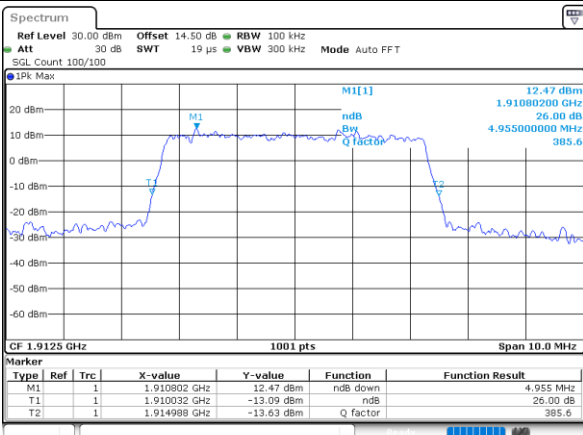

Middle Channel / 5MHz / 64QAM

Date: 30.MAY.2022 20:16:07

Middle Channel / 10MHz / 64QAM

Date: 30.MAY.2022 20:59:53

Highest Channel / 5MHz / 64QAM

Date: 30.MAY.2022 20:18:32

Highest Channel / 10MHz / 64QAM

Date: 30.MAY.2022 21:02:19