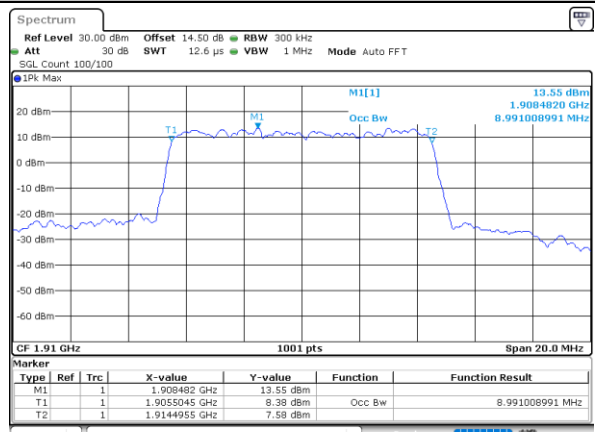

Date: 30_MAY.2022 18:50:43

Highest Channel / 3MHz / 64QAM

Date: 30_MAY.2022 19:04:43

LTE Band 25

Lowest Channel / 5MHz / 64QAM

Date: 30.MAY.2022 20:10:00

Lowest Channel / 10MHz / 64QAM

Date: 30.MAY.2022 20:53:45

Middle Channel / 5MHz / 64QAM

Date: 30.MAY.2022 20:15:51

Middle Channel / 10MHz / 64QAM

Date: 30.MAY.2022 20:59:37

Highest Channel / 5MHz / 64QAM

Date: 30.MAY.2022 20:18:17

Highest Channel / 10MHz / 64QAM

Date: 30.MAY.2022 21:02:03