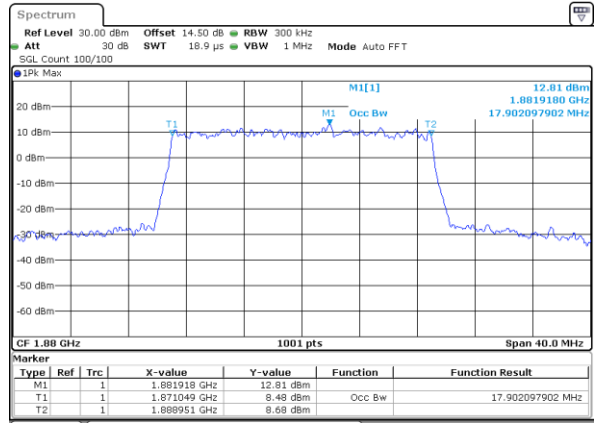

Date: 30_MAY.2022 22:38:15

LTE Band 25

Lowest Channel / 20MHz / QPSK

Date: 30_MAY.2022 22:48:53

Lowest Channel / 20MHz / 16QAM

Date: 30_MAY.2022 22:49:19

Middle Channel / 20MHz / QPSK

Date: 30_MAY.2022 23:00:13

Middle Channel / 20MHz / 16QAM

Date: 30_MAY.2022 23:00:39

Highest Channel / 20MHz / QPSK

Date: 30_MAY.2022 23:05:18

Highest Channel / 20MHz / 16QAM

Date: 30_MAY.2022 23:05:44

LTE Band 25

Lowest Channel / 1.4MHz / 64QAM