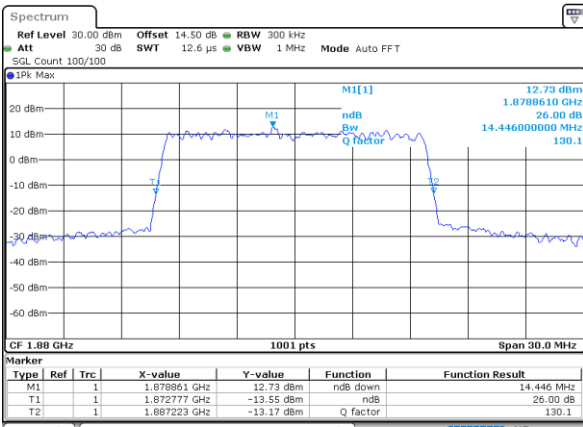

LTE Band 25

Lowest Channel / 15MHz / 64QAM

Date: 30_MAY.2022 22:08:40

Lowest Channel / 20MHz / 64QAM

Date: 30_MAY.2022 23:16:34

Middle Channel / 15MHz / 64QAM

Date: 30_MAY.2022 22:14:11

Middle Channel / 20MHz / 64QAM

Date: 30_MAY.2022 23:21:55

Highest Channel / 15MHz / 64QAM

Date: 30_MAY.2022 22:16:26

Highest Channel / 20MHz / 64QAM

Date: 30_MAY.2022 23:24:09

Occupied Bandwidth

Mode	LTE Band 25 : 99%OBW(MHz)											
BW	1.4MHz		3MHz		5MHz		10MHz		15MHz		20MHz	
Mod.	QPSK	16QAM	QPSK	16QAM	QPSK	16QAM	QPSK	16QAM	QPSK	16QAM	QPSK	16QAM
Lowest CH	1.09	1.09	2.71	2.73	4.49	4.47	9.01	9.01	13.37	13.46	17.90	17.86
Middle CH	1.09	1.09	2.71	2.72	4.50	4.51	9.01	9.03	13.46	13.43	17.82	17.90
Highest CH	1.09	1.09	2.72	2.73	4.49	4.47	9.01	9.03	13.46	13.46	17.86	17.90
Mode	LTE Band 25 : 99%OBW(MHz)											
BW	1.4MHz		3MHz		5MHz		10MHz		15MHz		20MHz	
Mod.	64QAM		64QAM		64QAM		64QAM		64QAM		64QAM	
Lowest CH	1.09	-	2.72	-	4.50	-	9.05	-	13.37	-	17.86	-
Middle CH	1.09	-	2.74	-	4.50	-	9.05	-	13.40	-	17.94	-
Highest CH	1.09	-	2.71	-	4.51	-	8.99	-	13.40	-	17.86	-