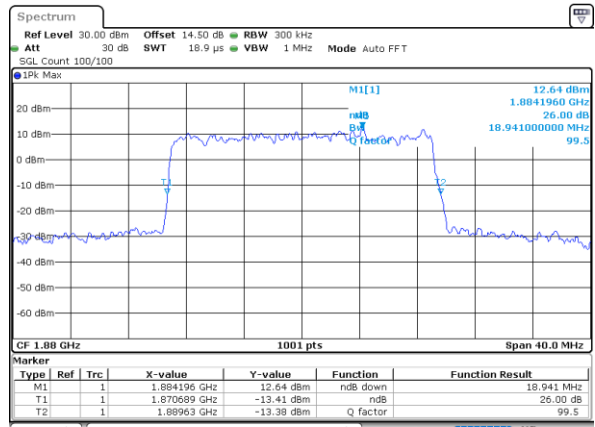

LTE Band 25

Lowest Channel / 15MHz / 64QAM

Date: 30_MAY.2022 22:08:40

Lowest Channel / 20MHz / 64QAM

Date: 30_MAY.2022 23:16:34

Middle Channel / 15MHz / 64QAM

Date: 30_MAY.2022 22:14:11

Middle Channel / 20MHz / 64QAM

Date: 30_MAY.2022 23:21:55

Highest Channel / 15MHz / 64QAM

Date: 30_MAY.2022 22:16:26

Highest Channel / 20MHz / 64QAM

Date: 30_MAY.2022 23:24:09

Occupied Bandwidth

Mode	LTE Band 25 : 99%OBW(MHz)											
BW	1.4MHz		3MHz		5MHz		10MHz		15MHz		20MHz	
Mod.	QPSK	16QAM	QPSK	16QAM	QPSK	16QAM	QPSK	16QAM	QPSK	16QAM	QPSK	16QAM
Lowest CH	1.09	1.09	2.71	2.73	4.49	4.47	9.01	9.01	13.37	13.46	17.90	17.86
Middle CH	1.09	1.09	2.71	2.72	4.50	4.51	9.01	9.03	13.46	13.43	17.82	17.90
Highest CH	1.09	1.09	2.72	2.73	4.49	4.47	9.01	9.03	13.46	13.46	17.86	17.90
Mode	LTE Band 25 : 99%OBW(MHz)											
BW	1.4MHz		3MHz		5MHz		10MHz		15MHz		20MHz	
Mod.	64QAM		64QAM		64QAM		64QAM		64QAM		64QAM	
Lowest CH	1.09	-	2.72	-	4.50	-	9.05	-	13.37	-	17.86	-
Middle CH	1.09	-	2.74	-	4.50	-	9.05	-	13.40	-	17.94	-
Highest CH	1.09	-	2.71	-	4.51	-	8.99	-	13.40	-	17.86	-