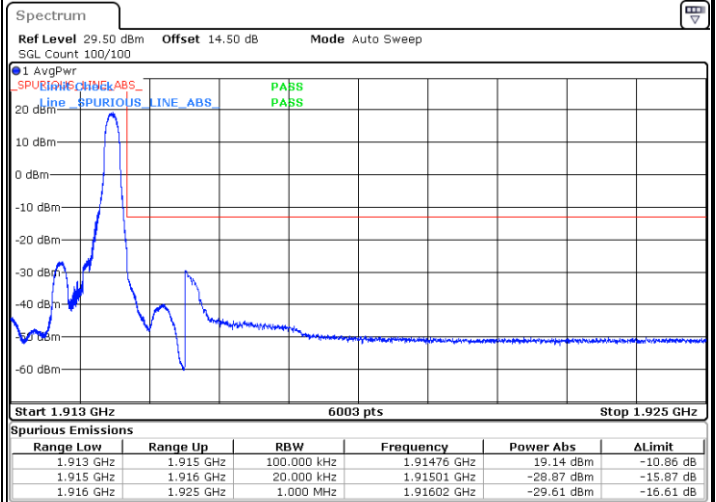

LTE Band 25

Lowest Channel / 15MHz / 64QAM

Date: 30.MAY.2022 22:08:33

Lowest Channel / 20MHz / 64QAM

Date: 30.MAY.2022 23:16:18

Middle Channel / 15MHz / 64QAM

Date: 30.MAY.2022 22:13:56

Middle Channel / 20MHz / 64QAM

Date: 30.MAY.2022 23:21:40

Highest Channel / 15MHz / 64QAM

Date: 30.MAY.2022 22:16:11

Highest Channel / 20MHz / 64QAM

Date: 30.MAY.2022 23:23:54

Conducted Band Edge

LTE Band 25 / 1.4MHz / 16QAM

Lowest Band Edge / 1 RB

Date: 30.MAY.2022 18:17:24

Highest Band Edge / 1 RB

Date: 30.MAY.2022 18:36:34

Lowest Band Edge / Full RB

Date: 30.MAY.2022 18:20:52

Highest Band Edge / Full RB

Date: 30.MAY.2022 18:34:49

LTE Band 25 / 1.4MHz / 64QAM

Lowest Band Edge / 1 RB

Date: 30.MAY.2022 18:44:11

Highest Band Edge / 1 RB

Date: 30.MAY.2022 18:54:02

Lowest Band Edge / Full RB

Date: 30.MAY.2022 18:45:54

Highest Band Edge / Full RB

Date: 30.MAY.2022 18:52:18