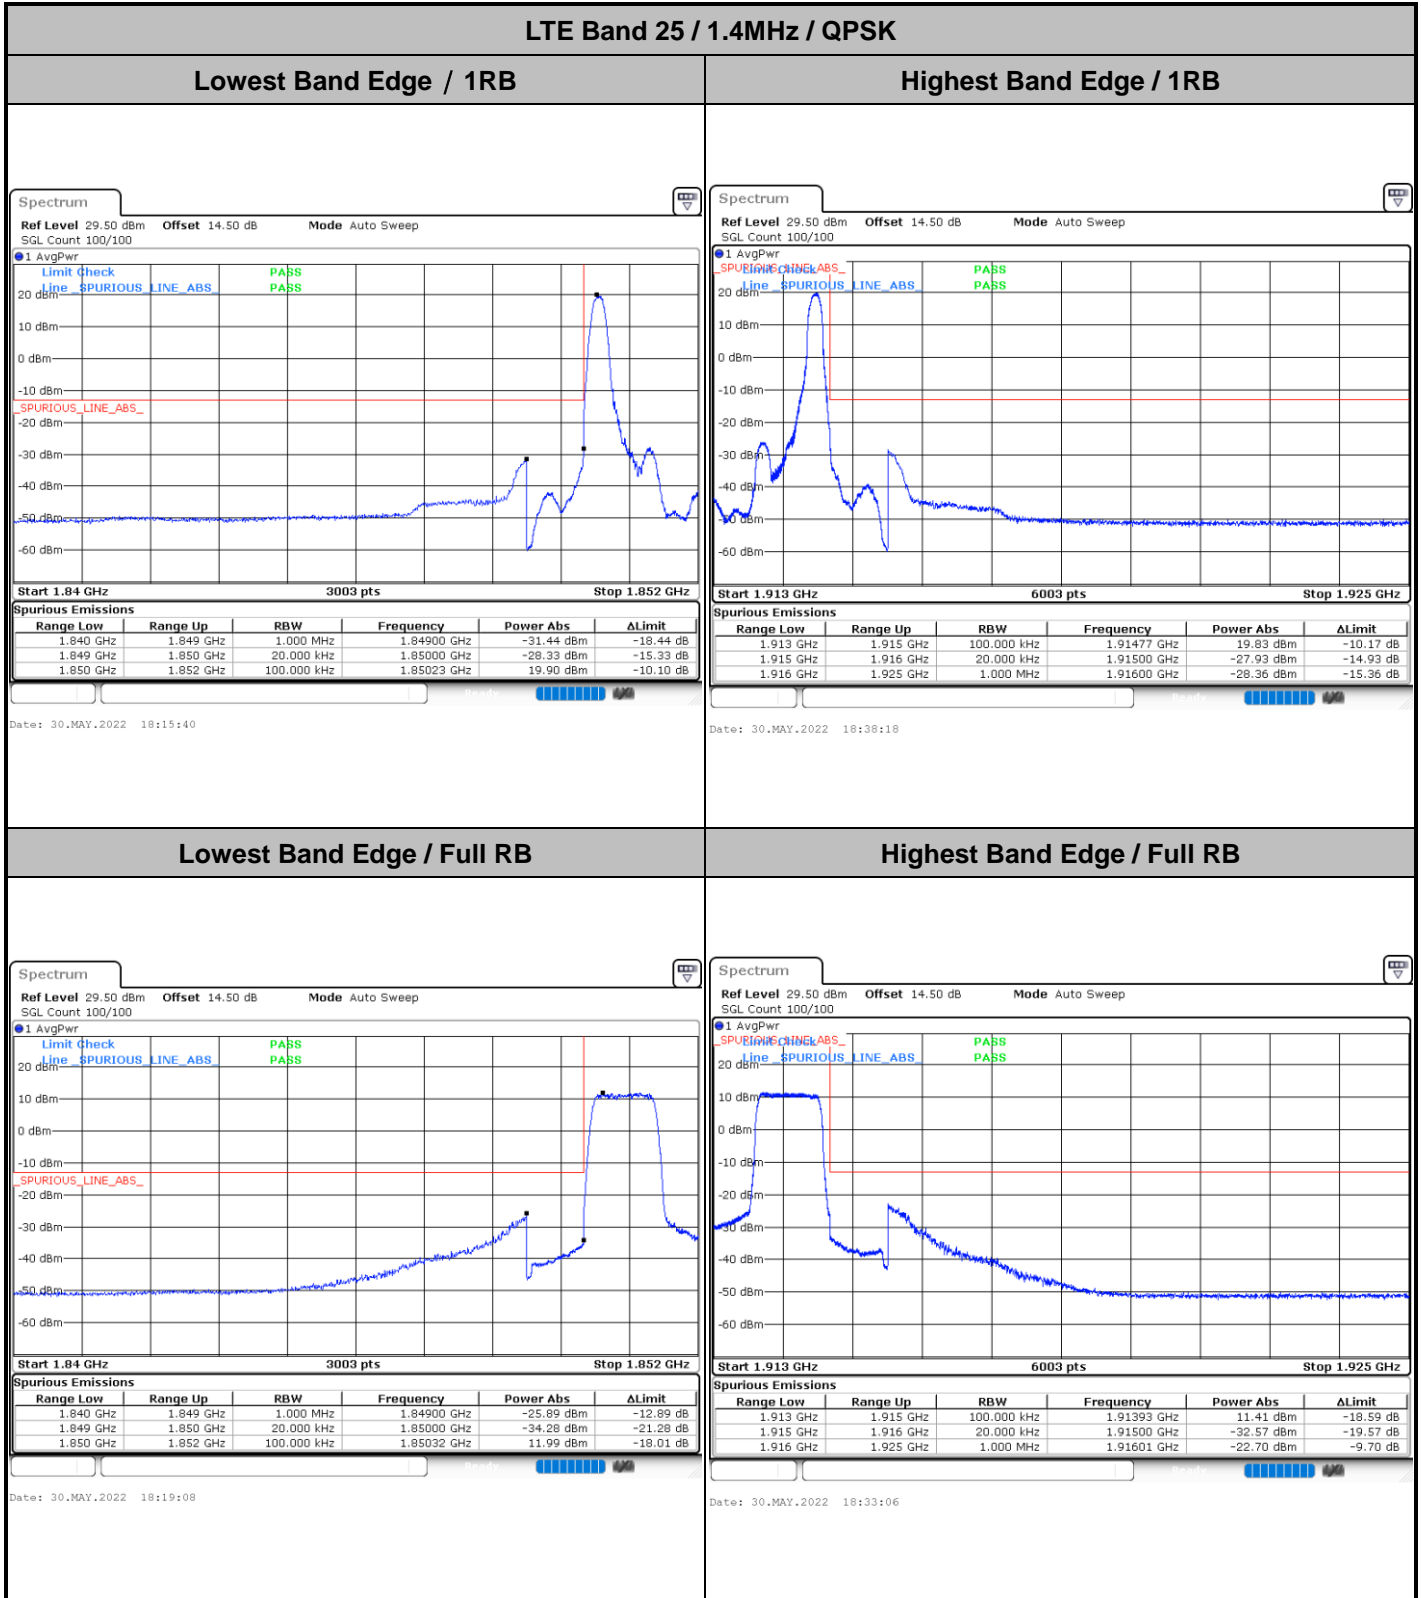

Date: 30.MAY.2022 23:21:40

Highest Channel / 15MHz / 64QAM

Date: 30.MAY.2022 22:16:11

Highest Channel / 20MHz / 64QAM

Date: 30.MAY.2022 23:23:54

Conducted Band Edge

LTE Band 25 / 1.4MHz / 16QAM

Lowest Band Edge / 1 RB

Date: 30.MAY.2022 18:17:24

Highest Band Edge / 1 RB

Date: 30.MAY.2022 18:36:34

Lowest Band Edge / Full RB

Date: 30.MAY.2022 18:20:52

Highest Band Edge / Full RB

Date: 30.MAY.2022 18:34:49

LTE Band 25 / 1.4MHz / 64QAM

Lowest Band Edge / 1 RB

Date: 30.MAY.2022 18:44:11

Highest Band Edge / 1 RB

Date: 30.MAY.2022 18:54:02

Lowest Band Edge / Full RB

Date: 30.MAY.2022 18:45:54

Highest Band Edge / Full RB

Date: 30.MAY.2022 18:52:18