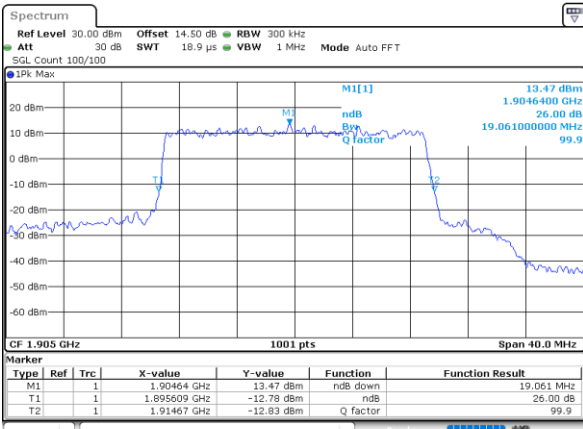

Date: 30_MAY.2022 22:38:30

LTE Band 25

Lowest Channel / 20MHz / QPSK

Date: 30_MAY.2022 22:49:44

Lowest Channel / 20MHz / 16QAM

Date: 30_MAY.2022 22:50:24

Middle Channel / 20MHz / QPSK

Date: 30_MAY.2022 23:01:04

Middle Channel / 20MHz / 16QAM

Date: 30_MAY.2022 23:01:44

Highest Channel / 20MHz / QPSK

Date: 30_MAY.2022 23:06:39

Highest Channel / 20MHz / 16QAM

Date: 30_MAY.2022 23:05:59

LTE Band 25

Lowest Channel / 1.4MHz / 64QAM