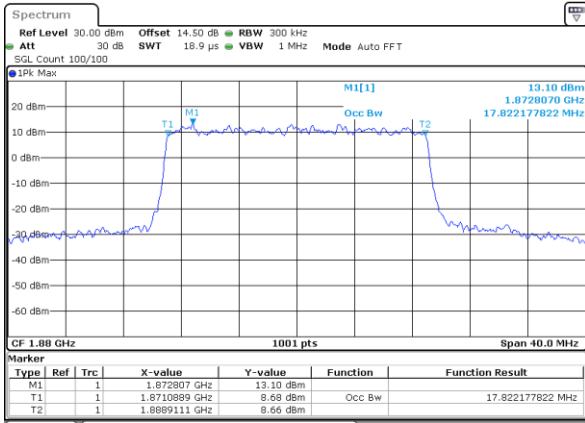

Date: 30_MAY.2022 22:38:15

LTE Band 25

Lowest Channel / 20MHz / QPSK

Date: 30_MAY.2022 22:48:53

Lowest Channel / 20MHz / 16QAM

Date: 30_MAY.2022 22:49:19

Middle Channel / 20MHz / QPSK

Date: 30_MAY.2022 23:00:13

Middle Channel / 20MHz / 16QAM

Date: 30_MAY.2022 23:00:39

Highest Channel / 20MHz / QPSK

Date: 30_MAY.2022 23:05:18

Highest Channel / 20MHz / 16QAM

Date: 30_MAY.2022 23:05:44

LTE Band 25

Lowest Channel / 1.4MHz / 64QAM