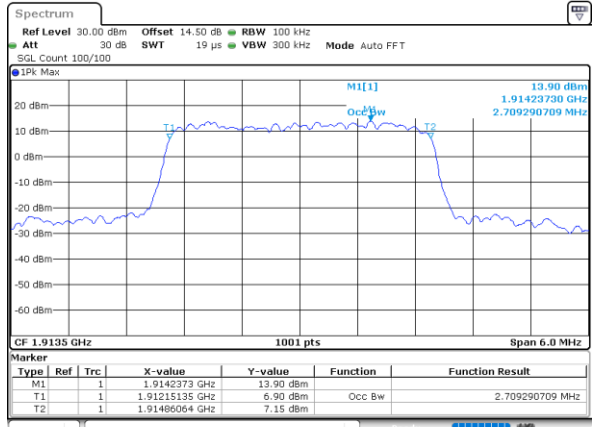

Middle Channel / 20MHz / 16QAM

Date: 30_MAY.2022 23:00:39

Highest Channel / 20MHz / QPSK

Date: 30_MAY.2022 23:05:18

Highest Channel / 20MHz / 16QAM

Date: 30_MAY.2022 23:05:44

LTE Band 25

Lowest Channel / 1.4MHz / 64QAM

Date: 30_MAY.2022 18:42:27

Lowest Channel / 3MHz / 64QAM

Date: 30_MAY.2022 18:56:27

Middle Channel / 1.4MHz / 64QAM

Date: 30_MAY.2022 18:48:18

Middle Channel / 3MHz / 64QAM

Date: 30_MAY.2022 19:02:18

Highest Channel / 1.4MHz / 64QAM

Date: 30_MAY.2022 18:50:43

Highest Channel / 3MHz / 64QAM

Date: 30_MAY.2022 19:04:43

LTE Band 25

Lowest Channel / 5MHz / 64QAM

Date: 30.MAY.2022 20:10:00

Lowest Channel / 10MHz / 64QAM

Date: 30.MAY.2022 20:53:45