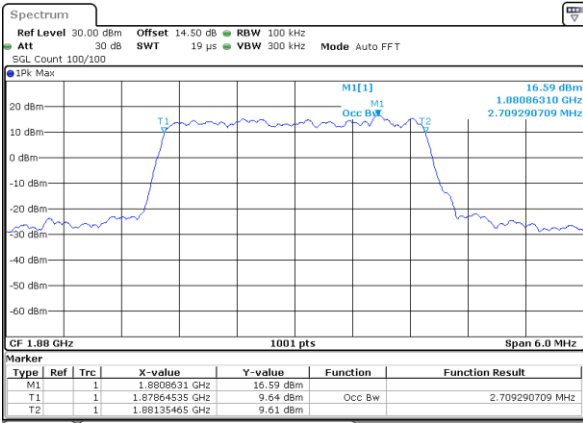

LTE Band 25

Lowest Channel / 1.4MHz / QPSK

Date: 30.MAY.2022 18:12:23

Lowest Channel / 1.4MHz / 16QAM

Date: 30.MAY.2022 18:13:04

Middle Channel / 1.4MHz / QPSK

Date: 30.MAY.2022 18:25:01

Middle Channel / 1.4MHz / 16QAM

Date: 30.MAY.2022 18:25:26

Highest Channel / 1.4MHz / QPSK

Date: 30.MAY.2022 18:30:25

Highest Channel / 1.4MHz / 16QAM

Date: 30.MAY.2022 18:30:51

LTE Band 25

Lowest Channel / 3MHz / QPSK

Date: 30_MAY.2022 19:10:26

Lowest Channel / 3MHz / 16QAM

Date: 30_MAY.2022 19:10:51

Middle Channel / 3MHz / QPSK

Date: 30_MAY.2022 19:22:47

Middle Channel / 3MHz / 16QAM

Date: 30_MAY.2022 19:23:12

Highest Channel / 3MHz / QPSK

Date: 30_MAY.2022 19:28:13