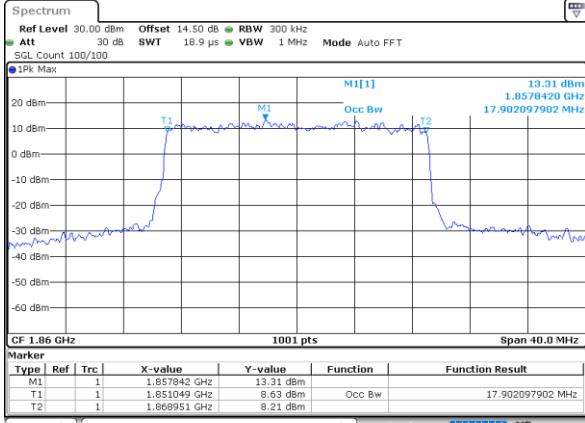

Highest Channel / 10MHz / QPSK

Date: 30_MAY.2022 20:41:45

Highest Channel / 10MHz / 16QAM

Date: 30_MAY.2022 20:42:11

LTE Band 25

Lowest Channel / 15MHz / QPSK

Date: 30_MAY.2022 22:21:25

Lowest Channel / 15MHz / 16QAM

Date: 30_MAY.2022 22:21:50

Middle Channel / 15MHz / QPSK

Date: 30_MAY.2022 22:32:45

Middle Channel / 15MHz / 16QAM

Date: 30_MAY.2022 22:33:11

Highest Channel / 15MHz / QPSK

Date: 30_MAY.2022 22:37:50

Highest Channel / 15MHz / 16QAM

Date: 30_MAY.2022 22:38:15

LTE Band 25

Lowest Channel / 20MHz / QPSK

Date: 30_MAY.2022 22:48:53

Lowest Channel / 20MHz / 16QAM

Date: 30_MAY.2022 22:49:19

Middle Channel / 20MHz / QPSK

Date: 30_MAY.2022 23:00:13