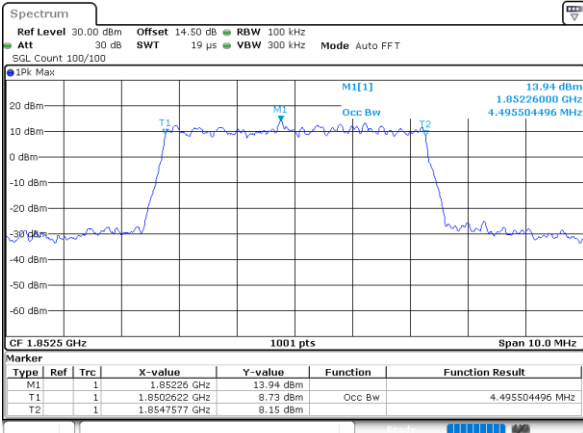

Date: 30_MAY.2022 18:42:27

Lowest Channel / 3MHz / 64QAM

Date: 30_MAY.2022 18:56:27

Middle Channel / 1.4MHz / 64QAM

Date: 30_MAY.2022 18:48:18

Middle Channel / 3MHz / 64QAM

Date: 30_MAY.2022 19:02:18

Highest Channel / 1.4MHz / 64QAM

Date: 30_MAY.2022 18:50:43

Highest Channel / 3MHz / 64QAM

Date: 30_MAY.2022 19:04:43

LTE Band 25

Lowest Channel / 5MHz / 64QAM

Date: 30.MAY.2022 20:10:00

Lowest Channel / 10MHz / 64QAM

Date: 30.MAY.2022 20:53:45

Middle Channel / 5MHz / 64QAM

Date: 30.MAY.2022 20:15:51

Middle Channel / 10MHz / 64QAM

Date: 30.MAY.2022 20:59:37

Highest Channel / 5MHz / 64QAM

Date: 30.MAY.2022 20:18:17

Highest Channel / 10MHz / 64QAM

Date: 30.MAY.2022 21:02:03