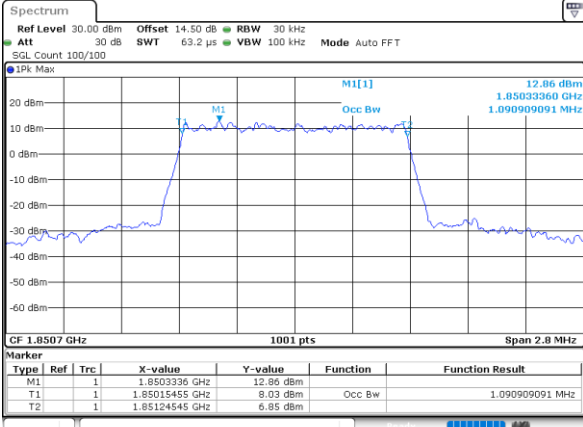

Date: 30_MAY.2022 22:38:15

LTE Band 25

Lowest Channel / 20MHz / QPSK

Date: 30_MAY.2022 22:48:53

Lowest Channel / 20MHz / 16QAM

Date: 30_MAY.2022 22:49:19

Middle Channel / 20MHz / QPSK

Date: 30_MAY.2022 23:00:13

Middle Channel / 20MHz / 16QAM

Date: 30_MAY.2022 23:00:39

Highest Channel / 20MHz / QPSK

Date: 30_MAY.2022 23:05:18

Highest Channel / 20MHz / 16QAM

Date: 30_MAY.2022 23:05:44

LTE Band 25

Lowest Channel / 1.4MHz / 64QAM

Date: 30_MAY.2022 18:42:27

Lowest Channel / 3MHz / 64QAM

Date: 30_MAY.2022 18:56:27

Middle Channel / 1.4MHz / 64QAM

Date: 30_MAY.2022 18:48:18

Middle Channel / 3MHz / 64QAM

Date: 30_MAY.2022 19:02:18

Highest Channel / 1.4MHz / 64QAM