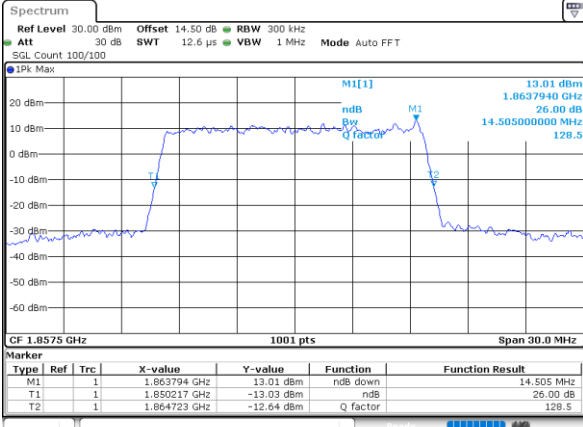

LTE Band 25

Lowest Channel / 15MHz / 64QAM

Date: 30_MAY.2022 22:08:40