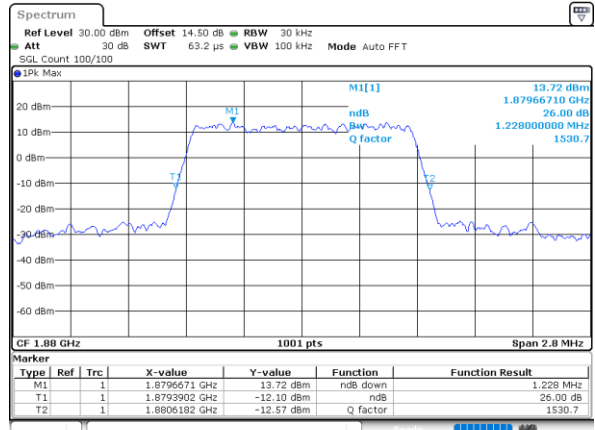

Highest Channel / Full RB

Date: 30.MAY.2022 23:31:38

26dB Bandwidth

Mode	LTE Band 25 : 26dB BW(MHz)											
BW	1.4MHz		3MHz		5MHz		10MHz		15MHz		20MHz	
Mod.	QPSK	16QAM	QPSK	16QAM	QPSK	16QAM	QPSK	16QAM	QPSK	16QAM	QPSK	16QAM
Lowest CH	1.24	1.23	3.02	3.03	4.92	4.96	9.87	9.67	14.48	14.39	19.02	18.70
Middle CH	1.22	1.23	3.00	3.00	4.92	4.79	9.79	9.71	14.24	14.30	18.78	19.34
Highest CH	1.23	1.24	3.02	3.00	4.84	4.86	9.79	9.87	14.48	14.30	19.06	19.02
Mode	LTE Band 25 : 26dB BW(MHz)											
BW	1.4MHz		3MHz		5MHz		10MHz		15MHz		20MHz	
Mod.	64QAM		64QAM		64QAM		64QAM		64QAM		64QAM	
Lowest CH	1.22	-	2.99	-	4.92	-	9.65	-	14.51	-	18.82	-
Middle CH	1.23	-	3.03	-	4.93	-	9.85	-	14.45	-	18.94	-
Highest CH	1.22	-	2.97	-	4.96	-	9.89	-	14.24	-	19.10	-

LTE Band 25

Lowest Channel / 1.4MHz / QPSK

Date: 30_MAY.2022 18:13:29

Lowest Channel / 1.4MHz / 16QAM

Date: 30_MAY.2022 18:13:55

Middle Channel / 1.4MHz / QPSK

Date: 30_MAY.2022 18:25:51

Middle Channel / 1.4MHz / 16QAM

Date: 30_MAY.2022 18:26:32

Highest Channel / 1.4MHz / QPSK

Date: 30_MAY.2022 18:31:47

Highest Channel / 1.4MHz / 16QAM

Date: 30_MAY.2022 18:31:06

LTE Band 25

Lowest Channel / 3MHz / QPSK

Date: 30.MAY.2022 19:11:16