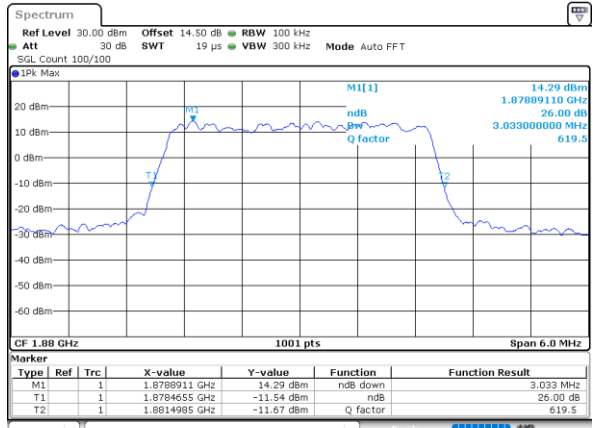

Middle Channel / 20MHz / 16QAM

Date: 30_MAY.2022 23:01:44

Highest Channel / 20MHz / QPSK

Date: 30_MAY.2022 23:06:39

Highest Channel / 20MHz / 16QAM

Date: 30_MAY.2022 23:05:59

LTE Band 25

Lowest Channel / 1.4MHz / 64QAM

Date: 30_MAY.2022 18:42:12

Lowest Channel / 3MHz / 64QAM

Date: 30_MAY.2022 18:56:42

Middle Channel / 1.4MHz / 64QAM

Date: 30_MAY.2022 18:48:33

Middle Channel / 3MHz / 64QAM

Date: 30_MAY.2022 19:02:34

Highest Channel / 1.4MHz / 64QAM

Date: 30_MAY.2022 18:50:59

Highest Channel / 3MHz / 64QAM

Date: 30_MAY.2022 19:04:59

LTE Band 25

Lowest Channel / 5MHz / 64QAM

Date: 30.MAY.2022 20:10:15

Lowest Channel / 10MHz / 64QAM

Date: 30.MAY.2022 20:54:00