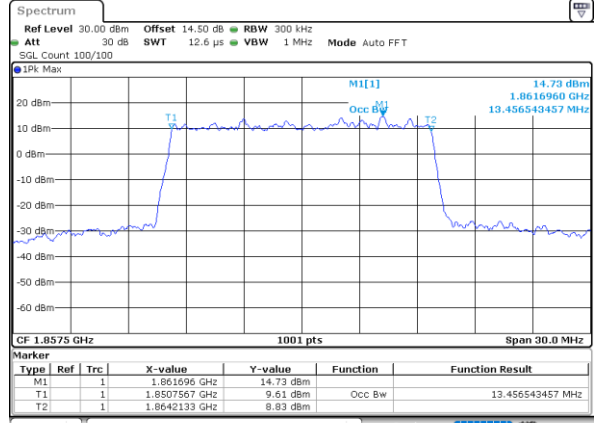

Highest Channel / 10MHz / QPSK

Date: 30_MAY.2022 20:41:45

Highest Channel / 10MHz / 16QAM

Date: 30_MAY.2022 20:42:11

LTE Band 25

Lowest Channel / 15MHz / QPSK

Date: 30_MAY.2022 22:21:25

Lowest Channel / 15MHz / 16QAM