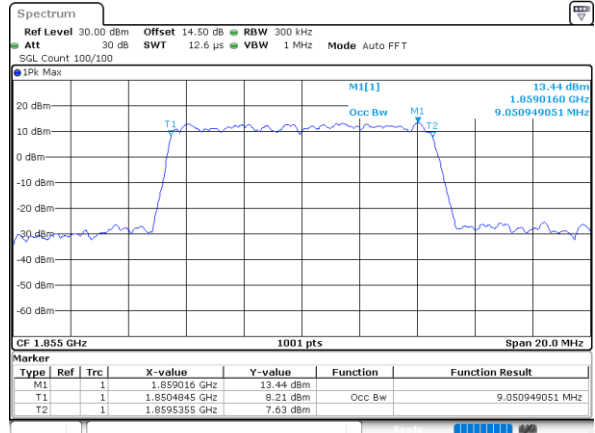

Date: 30_MAY.2022 18:50:43

Highest Channel / 3MHz / 64QAM

Date: 30_MAY.2022 19:04:43

LTE Band 25

Lowest Channel / 5MHz / 64QAM

Date: 30.MAY.2022 20:10:00

Lowest Channel / 10MHz / 64QAM

Date: 30.MAY.2022 20:53:45

Middle Channel / 5MHz / 64QAM

Date: 30.MAY.2022 20:15:51

Middle Channel / 10MHz / 64QAM

Date: 30.MAY.2022 20:59:37

Highest Channel / 5MHz / 64QAM

Date: 30.MAY.2022 20:18:17

Highest Channel / 10MHz / 64QAM

Date: 30.MAY.2022 21:02:03