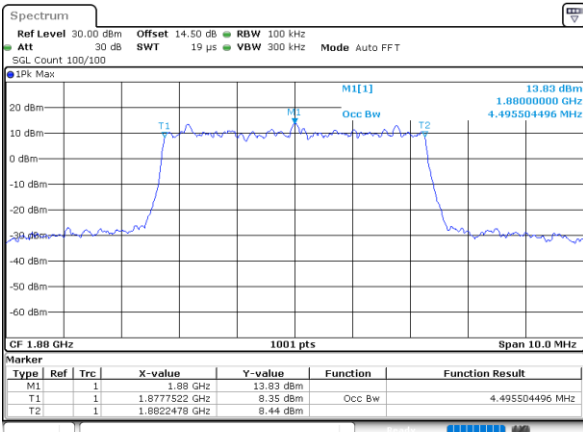

Date: 30_MAY.2022 18:42:27

Lowest Channel / 3MHz / 64QAM

Date: 30_MAY.2022 18:56:27

Middle Channel / 1.4MHz / 64QAM

Date: 30_MAY.2022 18:48:18

Middle Channel / 3MHz / 64QAM

Date: 30_MAY.2022 19:02:18

Highest Channel / 1.4MHz / 64QAM

Date: 30_MAY.2022 18:50:43

Highest Channel / 3MHz / 64QAM

Date: 30_MAY.2022 19:04:43

LTE Band 25

Lowest Channel / 5MHz / 64QAM

Date: 30.MAY.2022 20:10:00

Lowest Channel / 10MHz / 64QAM

Date: 30.MAY.2022 20:53:45

Middle Channel / 5MHz / 64QAM

Date: 30.MAY.2022 20:15:51

Middle Channel / 10MHz / 64QAM

Date: 30.MAY.2022 20:59:37

Highest Channel / 5MHz / 64QAM

Date: 30.MAY.2022 20:18:17

Highest Channel / 10MHz / 64QAM

Date: 30.MAY.2022 21:02:03