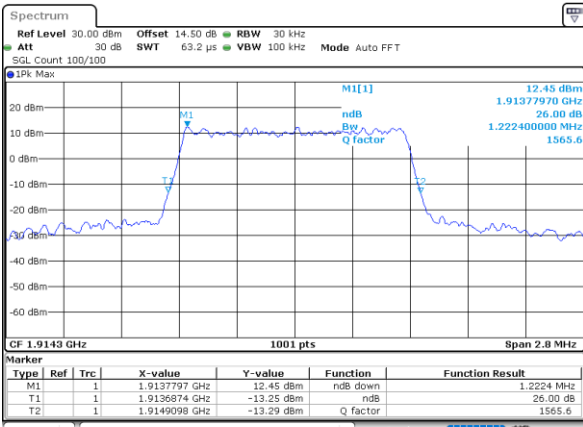

Date: 30_MAY.2022 18:42:12

Lowest Channel / 3MHz / 64QAM

Date: 30_MAY.2022 18:56:42

Middle Channel / 1.4MHz / 64QAM

Date: 30_MAY.2022 18:48:33

Middle Channel / 3MHz / 64QAM

Date: 30_MAY.2022 19:02:34

Highest Channel / 1.4MHz / 64QAM

Date: 30_MAY.2022 18:50:59

Highest Channel / 3MHz / 64QAM

Date: 30_MAY.2022 19:04:59

LTE Band 25

Lowest Channel / 5MHz / 64QAM

Date: 30.MAY.2022 20:10:15

Lowest Channel / 10MHz / 64QAM

Date: 30.MAY.2022 20:54:00