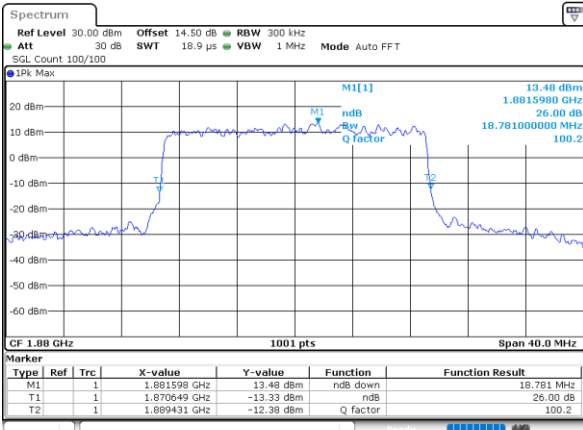

Date: 30_MAY.2022 22:38:30

LTE Band 25

Lowest Channel / 20MHz / QPSK

Date: 30_MAY.2022 22:49:44

Lowest Channel / 20MHz / 16QAM

Date: 30_MAY.2022 22:50:24

Middle Channel / 20MHz / QPSK

Date: 30_MAY.2022 23:01:04

Middle Channel / 20MHz / 16QAM

Date: 30_MAY.2022 23:01:44

Highest Channel / 20MHz / QPSK

Date: 30_MAY.2022 23:06:39

Highest Channel / 20MHz / 16QAM

Date: 30_MAY.2022 23:05:59

LTE Band 25

Lowest Channel / 1.4MHz / 64QAM