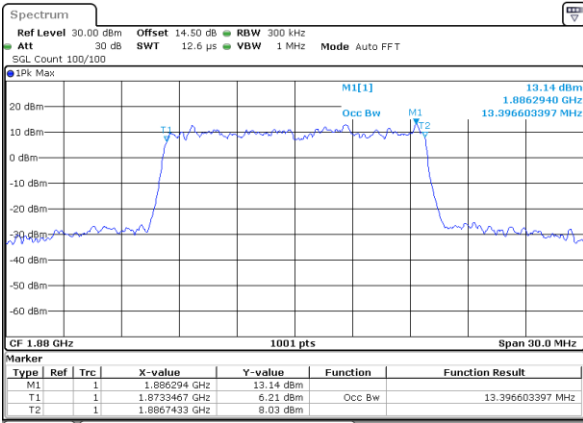

Middle Channel / 5MHz / 64QAM

Date: 30.MAY.2022 20:15:51

Middle Channel / 10MHz / 64QAM

Date: 30.MAY.2022 20:59:37

Highest Channel / 5MHz / 64QAM

Date: 30.MAY.2022 20:18:17

Highest Channel / 10MHz / 64QAM

Date: 30.MAY.2022 21:02:03

LTE Band 25

Lowest Channel / 15MHz / 64QAM

Date: 30.MAY.2022 22:08:33

Lowest Channel / 20MHz / 64QAM

Date: 30.MAY.2022 23:16:18

Middle Channel / 15MHz / 64QAM

Date: 30.MAY.2022 22:13:56

Middle Channel / 20MHz / 64QAM

Date: 30.MAY.2022 23:21:40

Highest Channel / 15MHz / 64QAM

Date: 30.MAY.2022 22:16:11

Highest Channel / 20MHz / 64QAM

Date: 30.MAY.2022 23:23:54

Conducted Band Edge

LTE Band 25 / 1.4MHz / 16QAM

Lowest Band Edge / 1 RB

Date: 30.MAY.2022 18:17:24

Highest Band Edge / 1 RB

Date: 30.MAY.2022 18:36:34

Lowest Band Edge / Full RB

Date: 30.MAY.2022 18:20:52

Highest Band Edge / Full RB

Date: 30.MAY.2022 18:34:49

LTE Band 25 / 1.4MHz / 64QAM