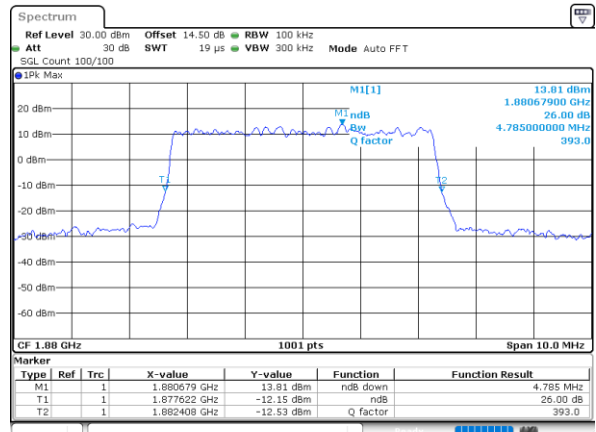

Middle Channel / 5MHz / 16QAM

Date: 30_MAY.2022 19:54:06