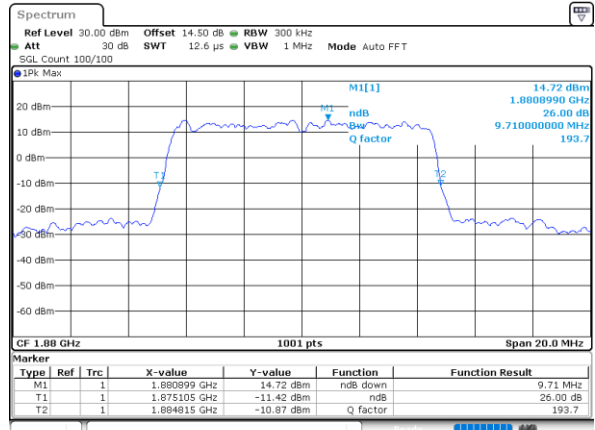

Lowest Channel / 10MHz / QPSK

Date: 30_MAY.2022 20:24:53

Lowest Channel / 10MHz / 16QAM

Date: 30_MAY.2022 20:25:33

Middle Channel / 10MHz / QPSK

Date: 30_MAY.2022 20:37:12

Middle Channel / 10MHz / 16QAM

Date: 30_MAY.2022 20:37:52

Highest Channel / 10MHz / QPSK

Date: 30_MAY.2022 20:43:07

Highest Channel / 10MHz / 16QAM

Date: 30_MAY.2022 20:42:27

LTE Band 25

Lowest Channel / 15MHz / QPSK

Date: 30_MAY.2022 22:22:15

Lowest Channel / 15MHz / 16QAM