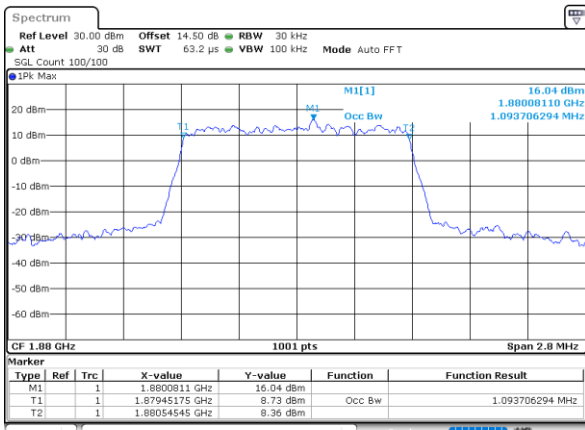

LTE Band 25

Lowest Channel / 1.4MHz / QPSK

Date: 30.MAY.2022 18:12:23

Lowest Channel / 1.4MHz / 16QAM

Date: 30.MAY.2022 18:13:04

Middle Channel / 1.4MHz / QPSK

Date: 30.MAY.2022 18:25:01

Middle Channel / 1.4MHz / 16QAM

Date: 30.MAY.2022 18:25:26

Highest Channel / 1.4MHz / QPSK

Date: 30.MAY.2022 18:30:25

Highest Channel / 1.4MHz / 16QAM

Date: 30.MAY.2022 18:30:51

LTE Band 25

Lowest Channel / 3MHz / QPSK

Date: 30_MAY.2022 19:10:26