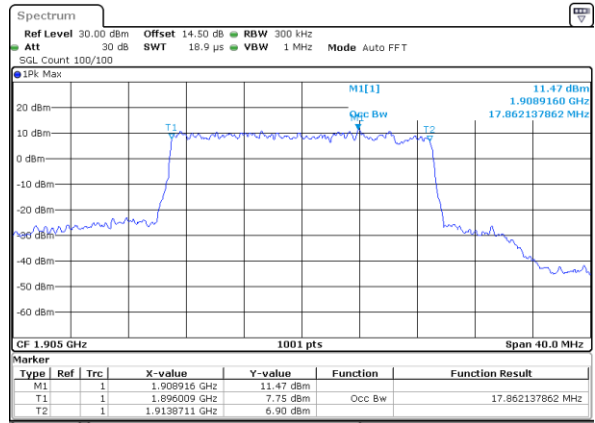

Middle Channel / 5MHz / 64QAM

Date: 30.MAY.2022 20:15:51

Middle Channel / 10MHz / 64QAM

Date: 30.MAY.2022 20:59:37

Highest Channel / 5MHz / 64QAM

Date: 30.MAY.2022 20:18:17

Highest Channel / 10MHz / 64QAM

Date: 30.MAY.2022 21:02:03

LTE Band 25

Lowest Channel / 15MHz / 64QAM

Date: 30.MAY.2022 22:08:33

Lowest Channel / 20MHz / 64QAM

Date: 30.MAY.2022 23:16:18

Middle Channel / 15MHz / 64QAM

Date: 30.MAY.2022 22:13:56

Middle Channel / 20MHz / 64QAM

Date: 30.MAY.2022 23:21:40

Highest Channel / 15MHz / 64QAM

Date: 30.MAY.2022 22:16:11

Highest Channel / 20MHz / 64QAM

Date: 30.MAY.2022 23:23:54

Conducted Band Edge

LTE Band 25 / 1.4MHz / 16QAM

Lowest Band Edge / 1 RB

Date: 30.MAY.2022 18:17:24

Highest Band Edge / 1 RB

Date: 30.MAY.2022 18:36:34

Lowest Band Edge / Full RB

Date: 30.MAY.2022 18:20:52

Highest Band Edge / Full RB

Date: 30.MAY.2022 18:34:49

LTE Band 25 / 1.4MHz / 64QAM