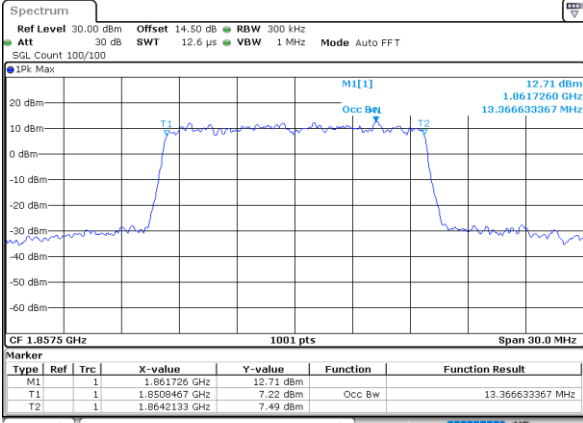

Date: 30_MAY.2022 18:50:43

Highest Channel / 3MHz / 64QAM

Date: 30_MAY.2022 19:04:43

LTE Band 25

Lowest Channel / 5MHz / 64QAM

Date: 30.MAY.2022 20:10:00

Lowest Channel / 10MHz / 64QAM

Date: 30.MAY.2022 20:53:45

Middle Channel / 5MHz / 64QAM

Date: 30.MAY.2022 20:15:51

Middle Channel / 10MHz / 64QAM

Date: 30.MAY.2022 20:59:37

Highest Channel / 5MHz / 64QAM

Date: 30.MAY.2022 20:18:17

Highest Channel / 10MHz / 64QAM

Date: 30.MAY.2022 21:02:03

LTE Band 25

Lowest Channel / 15MHz / 64QAM

Date: 30.MAY.2022 22:08:33

Lowest Channel / 20MHz / 64QAM

Date: 30.MAY.2022 23:16:18

Middle Channel / 15MHz / 64QAM

Date: 30.MAY.2022 22:13:56

Middle Channel / 20MHz / 64QAM

Date: 30.MAY.2022 23:21:40

Highest Channel / 15MHz / 64QAM

Date: 30.MAY.2022 22:16:11

Highest Channel / 20MHz / 64QAM

Date: 30.MAY.2022 23:23:54

Conducted Band Edge

LTE Band 25 / 1.4MHz / 16QAM

Lowest Band Edge / 1 RB