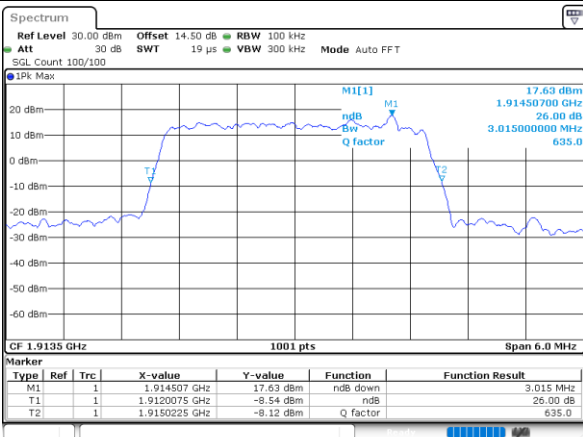

Lowest Channel / 3MHz / 16QAM

Date: 30.MAY.2022 19:11:57

Middle Channel / 3MHz / QPSK

Date: 30.MAY.2022 19:23:08

Middle Channel / 3MHz / 16QAM

Date: 30.MAY.2022 19:24:19

Highest Channel / 3MHz / QPSK

Date: 30.MAY.2022 19:29:35