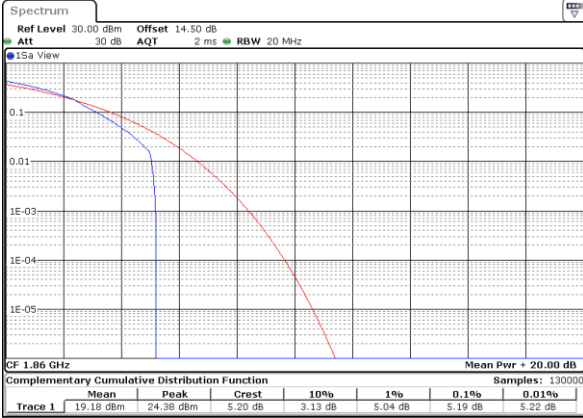

LTE Band 25 / 20MHz / 16QAM

Lowest Channel / 1RB

Date: 30_MAY.2022 23:32:20

Lowest Channel / Full RB

Date: 30_MAY.2022 23:32:47

Middle Channel / 1RB

Date: 30_MAY.2022 23:34:26

Middle Channel / Full RB