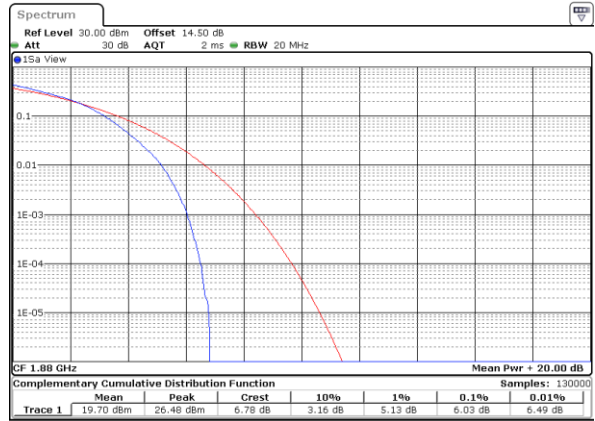

LTE Band 25 / 20MHz / 16QAM

Lowest Channel / 1RB

Date: 30_MAY.2022 23:32:20

Lowest Channel / Full RB

Date: 30_MAY.2022 23:32:47

Middle Channel / 1RB

Date: 30_MAY.2022 23:34:26

Middle Channel / Full RB

Date: 30_MAY.2022 23:34:53

Highest Channel / 1RB

Date: 30_MAY.2022 23:36:29

Highest Channel / Full RB

Date: 30_MAY.2022 23:37:11

LTE Band 25 / 20MHz / 64QAM

Lowest Channel / 1RB

Date: 30.MAY.2022 23:29:07