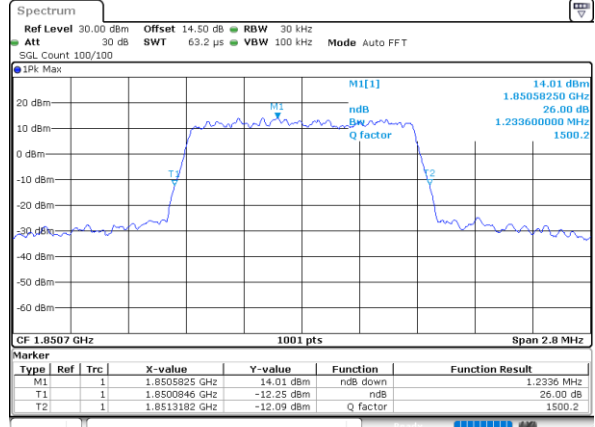

Lowest Channel / 1.4MHz / 16QAM

Date: 30_MAY.2022 18:13:55