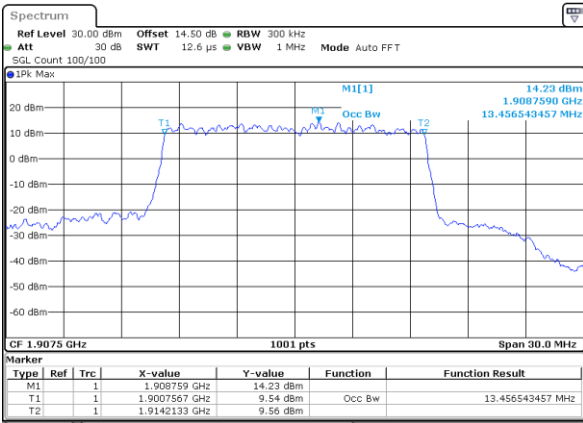

Highest Channel / 10MHz / QPSK

Date: 30_MAY.2022 20:41:45

Highest Channel / 10MHz / 16QAM

Date: 30_MAY.2022 20:42:11

LTE Band 25

Lowest Channel / 15MHz / QPSK

Date: 30_MAY.2022 22:21:25

Lowest Channel / 15MHz / 16QAM

Date: 30_MAY.2022 22:21:50

Middle Channel / 15MHz / QPSK

Date: 30_MAY.2022 22:32:45

Middle Channel / 15MHz / 16QAM

Date: 30_MAY.2022 22:33:11

Highest Channel / 15MHz / QPSK

Date: 30_MAY.2022 22:37:50

Highest Channel / 15MHz / 16QAM

Date: 30_MAY.2022 22:38:15

LTE Band 25

Lowest Channel / 20MHz / QPSK

Date: 30_MAY.2022 22:48:53

Lowest Channel / 20MHz / 16QAM

Date: 30_MAY.2022 22:49:19

Middle Channel / 20MHz / QPSK

Date: 30_MAY.2022 23:00:13