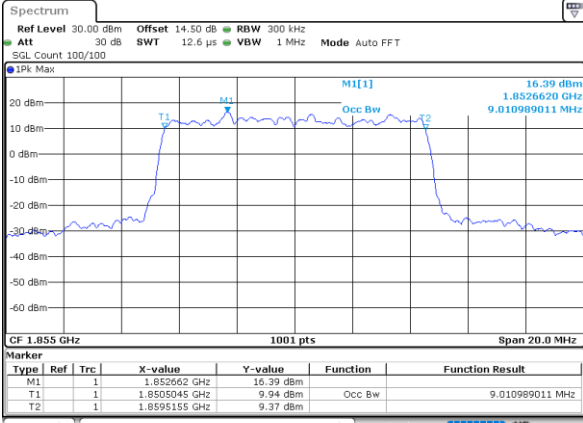

LTE Band 25

Lowest Channel / 10MHz / QPSK

Date: 30_MAY.2022 20:24:02