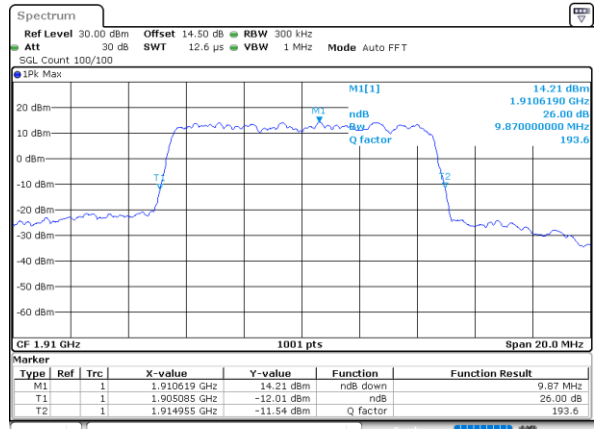

Lowest Channel / 10MHz / QPSK

Date: 30_MAY.2022 20:24:53

Lowest Channel / 10MHz / 16QAM

Date: 30_MAY.2022 20:25:33

Middle Channel / 10MHz / QPSK

Date: 30_MAY.2022 20:37:12

Middle Channel / 10MHz / 16QAM

Date: 30_MAY.2022 20:37:52

Highest Channel / 10MHz / QPSK

Date: 30_MAY.2022 20:43:07

Highest Channel / 10MHz / 16QAM

Date: 30_MAY.2022 20:42:27

LTE Band 25

Lowest Channel / 15MHz / QPSK

Date: 30_MAY.2022 22:22:15

Lowest Channel / 15MHz / 16QAM