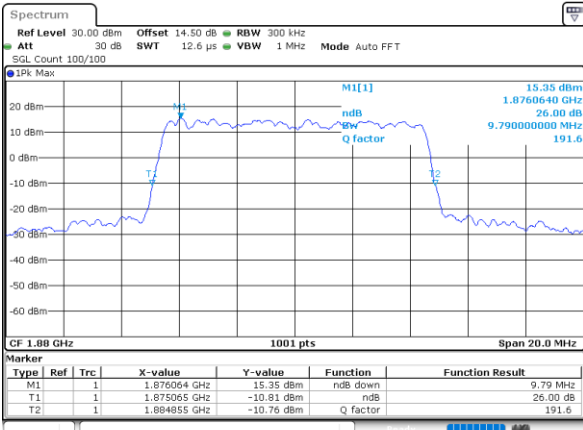

Lowest Channel / 10MHz / QPSK

Date: 30_MAY.2022 20:24:53

Lowest Channel / 10MHz / 16QAM

Date: 30_MAY.2022 20:25:33

Middle Channel / 10MHz / QPSK

Date: 30_MAY.2022 20:37:12

Middle Channel / 10MHz / 16QAM

Date: 30_MAY.2022 20:37:52

Highest Channel / 10MHz / QPSK

Date: 30_MAY.2022 20:43:07

Highest Channel / 10MHz / 16QAM

Date: 30_MAY.2022 20:42:27

LTE Band 25

Lowest Channel / 15MHz / QPSK

Date: 30_MAY.2022 22:22:15

Lowest Channel / 15MHz / 16QAM