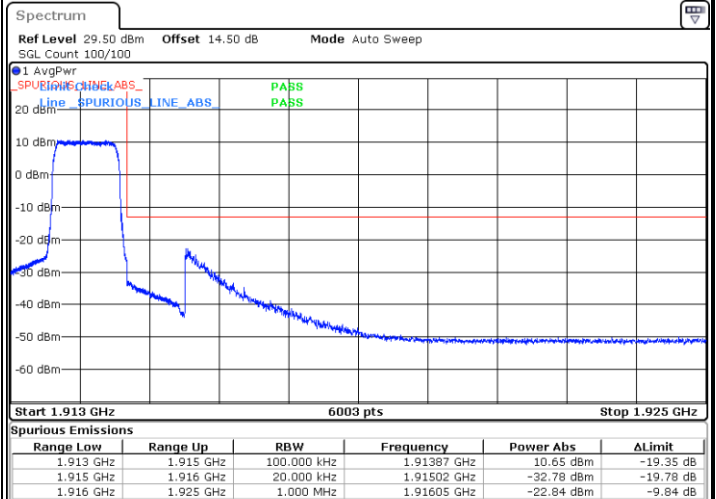

Date: 30.MAY.2022 23:21:40

Highest Channel / 15MHz / 64QAM

Date: 30.MAY.2022 22:16:11

Highest Channel / 20MHz / 64QAM

Date: 30.MAY.2022 23:23:54

Conducted Band Edge

LTE Band 25 / 1.4MHz / 16QAM

Lowest Band Edge / 1 RB

Date: 30.MAY.2022 18:17:24

Highest Band Edge / 1 RB

Date: 30.MAY.2022 18:36:34

Lowest Band Edge / Full RB

Date: 30.MAY.2022 18:20:52

Highest Band Edge / Full RB

Date: 30.MAY.2022 18:34:49

LTE Band 25 / 1.4MHz / 64QAM

Lowest Band Edge / 1 RB

Date: 30.MAY.2022 18:44:11

Highest Band Edge / 1 RB

Date: 30.MAY.2022 18:54:02

Lowest Band Edge / Full RB

Date: 30.MAY.2022 18:45:54

Highest Band Edge / Full RB

Date: 30.MAY.2022 18:52:18

LTE Band 25 / 3MHz / QPSK

Lowest Band Edge / 1RB

Date: 30.MAY.2022 19:13:26

Highest Band Edge / 1 RB

Date: 30.MAY.2022 19:36:06

Lowest Band Edge / Full RB

Date: 30.MAY.2022 19:16:54

Highest Band Edge / Full RB