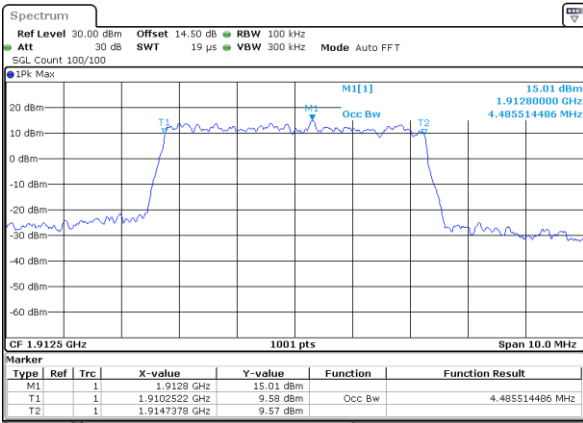

Highest Channel / 3MHz / 16QAM

Date: 30_MAY.2022 19:28:39

LTE Band 25

Lowest Channel / 5MHz / QPSK

Date: 30_MAY.2022 19:40:15

Lowest Channel / 5MHz / 16QAM

Date: 30_MAY.2022 19:40:40

Middle Channel / 5MHz / QPSK

Date: 30_MAY.2022 19:52:04

Middle Channel / 5MHz / 16QAM

Date: 30_MAY.2022 19:53:00

Highest Channel / 5MHz / QPSK

Date: 30_MAY.2022 19:58:00

Highest Channel / 5MHz / 16QAM

Date: 30_MAY.2022 19:58:25

LTE Band 25