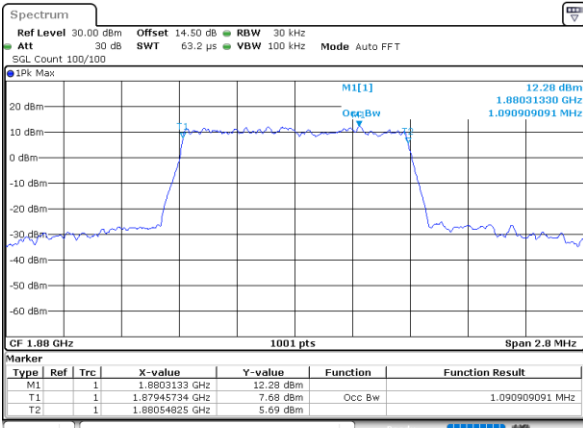

Date: 30_MAY.2022 22:38:15

LTE Band 25

Lowest Channel / 20MHz / QPSK

Date: 30_MAY.2022 22:48:53

Lowest Channel / 20MHz / 16QAM

Date: 30_MAY.2022 22:49:19

Middle Channel / 20MHz / QPSK

Date: 30_MAY.2022 23:00:13

Middle Channel / 20MHz / 16QAM

Date: 30_MAY.2022 23:00:39

Highest Channel / 20MHz / QPSK

Date: 30_MAY.2022 23:05:18

Highest Channel / 20MHz / 16QAM

Date: 30_MAY.2022 23:05:44

LTE Band 25

Lowest Channel / 1.4MHz / 64QAM

Date: 30_MAY.2022 18:42:27

Lowest Channel / 3MHz / 64QAM

Date: 30_MAY.2022 18:56:27

Middle Channel / 1.4MHz / 64QAM

Date: 30_MAY.2022 18:48:18

Middle Channel / 3MHz / 64QAM

Date: 30_MAY.2022 19:02:18

Highest Channel / 1.4MHz / 64QAM