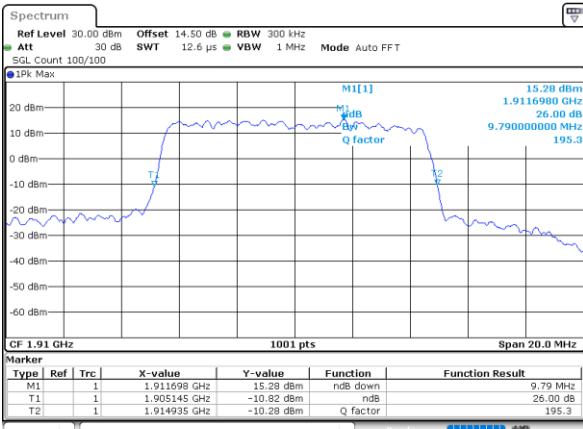

Lowest Channel / 10MHz / QPSK

Date: 30_MAY.2022 20:24:53

Lowest Channel / 10MHz / 16QAM

Date: 30_MAY.2022 20:25:33

Middle Channel / 10MHz / QPSK

Date: 30_MAY.2022 20:37:12

Middle Channel / 10MHz / 16QAM

Date: 30_MAY.2022 20:37:52

Highest Channel / 10MHz / QPSK

Date: 30_MAY.2022 20:43:07

Highest Channel / 10MHz / 16QAM

Date: 30_MAY.2022 20:42:27

LTE Band 25

Lowest Channel / 15MHz / QPSK

Date: 30_MAY.2022 22:22:15

Lowest Channel / 15MHz / 16QAM