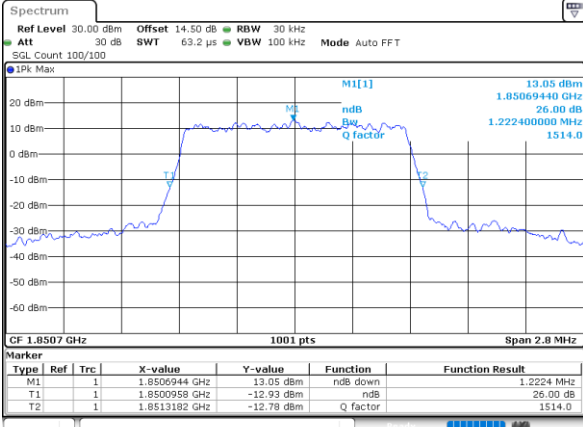

Middle Channel / 20MHz / 16QAM

Date: 30_MAY.2022 23:01:44

Highest Channel / 20MHz / QPSK

Date: 30_MAY.2022 23:06:39

Highest Channel / 20MHz / 16QAM

Date: 30_MAY.2022 23:05:59

LTE Band 25

Lowest Channel / 1.4MHz / 64QAM

Date: 30_MAY.2022 18:42:12

Lowest Channel / 3MHz / 64QAM

Date: 30_MAY.2022 18:56:42

Middle Channel / 1.4MHz / 64QAM

Date: 30_MAY.2022 18:48:33

Middle Channel / 3MHz / 64QAM

Date: 30_MAY.2022 19:02:34

Highest Channel / 1.4MHz / 64QAM