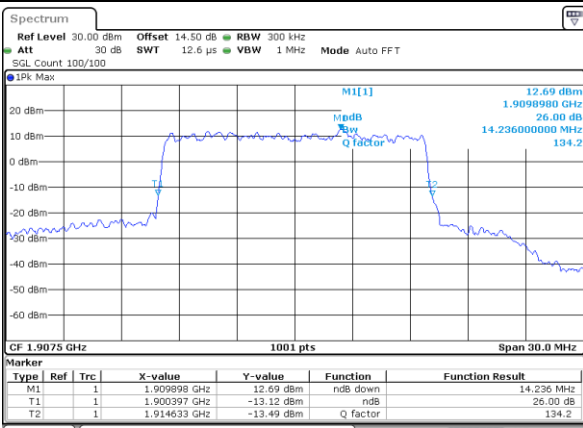

LTE Band 25

Lowest Channel / 15MHz / 64QAM

Date: 30_MAY.2022 22:08:40

Lowest Channel / 20MHz / 64QAM

Date: 30_MAY.2022 23:16:34

Middle Channel / 15MHz / 64QAM

Date: 30_MAY.2022 22:14:11

Middle Channel / 20MHz / 64QAM

Date: 30_MAY.2022 23:21:55

Highest Channel / 15MHz / 64QAM

Date: 30_MAY.2022 22:16:26

Highest Channel / 20MHz / 64QAM

Date: 30_MAY.2022 23:24:09

Occupied Bandwidth

Mode	LTE Band 25 : 99%OBW(MHz)											
BW	1.4MHz		3MHz		5MHz		10MHz		15MHz		20MHz	
Mod.	QPSK	16QAM	QPSK	16QAM	QPSK	16QAM	QPSK	16QAM	QPSK	16QAM	QPSK	16QAM
Lowest CH	1.09	1.09	2.71	2.73	4.49	4.47	9.01	9.01	13.37	13.46	17.90	17.86
Middle CH	1.09	1.09	2.71	2.72	4.50	4.51	9.01	9.03	13.46	13.43	17.82	17.90
Highest CH	1.09	1.09	2.72	2.73	4.49	4.47	9.01	9.03	13.46	13.46	17.86	17.90
Mode	LTE Band 25 : 99%OBW(MHz)											
BW	1.4MHz		3MHz		5MHz		10MHz		15MHz		20MHz	
Mod.	64QAM		64QAM		64QAM		64QAM		64QAM		64QAM	
Lowest CH	1.09	-	2.72	-	4.50	-	9.05	-	13.37	-	17.86	-
Middle CH	1.09	-	2.74	-	4.50	-	9.05	-	13.40	-	17.94	-
Highest CH	1.09	-	2.71	-	4.51	-	8.99	-	13.40	-	17.86	-