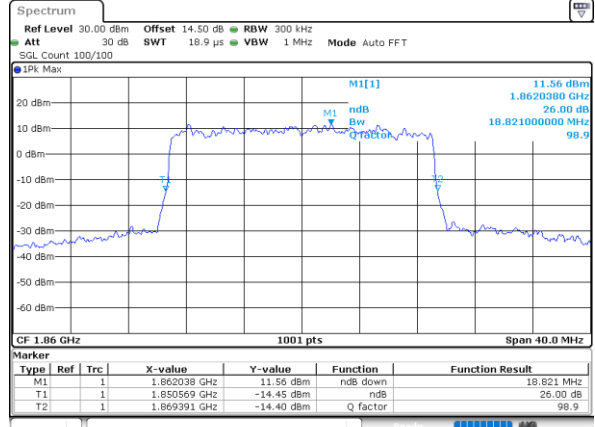

Middle Channel / 5MHz / 64QAM

Date: 30.MAY.2022 20:16:07

Middle Channel / 10MHz / 64QAM

Date: 30.MAY.2022 20:59:53

Highest Channel / 5MHz / 64QAM

Date: 30.MAY.2022 20:18:32

Highest Channel / 10MHz / 64QAM

Date: 30.MAY.2022 21:02:19

LTE Band 25

Lowest Channel / 15MHz / 64QAM

Date: 30_MAY.2022 22:08:40

Lowest Channel / 20MHz / 64QAM

Date: 30_MAY.2022 23:16:34

Middle Channel / 15MHz / 64QAM

Date: 30_MAY.2022 22:14:11

Middle Channel / 20MHz / 64QAM