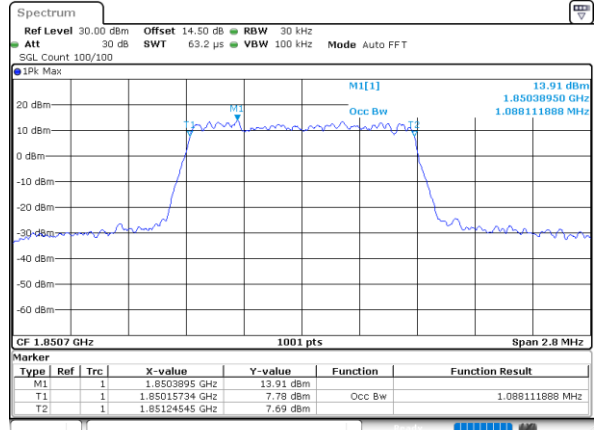

Lowest Channel / 1.4MHz / 16QAM

Date: 30.MAY.2022 18:13:04