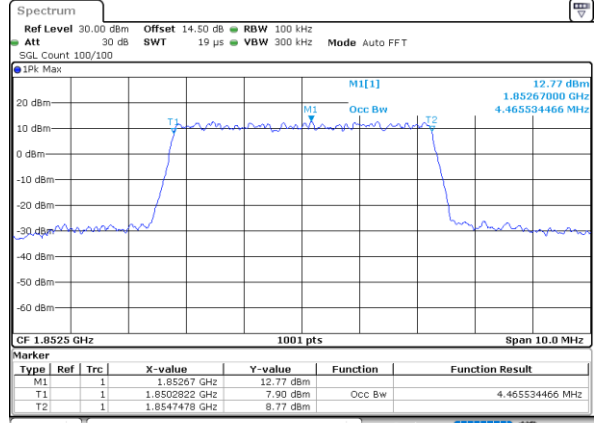

Highest Channel / 3MHz / 16QAM

Date: 30_MAY.2022 19:28:39

LTE Band 25

Lowest Channel / 5MHz / QPSK

Date: 30_MAY.2022 19:40:15

Lowest Channel / 5MHz / 16QAM

Date: 30_MAY.2022 19:40:40

Middle Channel / 5MHz / QPSK

Date: 30_MAY.2022 19:52:04

Middle Channel / 5MHz / 16QAM

Date: 30_MAY.2022 19:53:00

Highest Channel / 5MHz / QPSK

Date: 30_MAY.2022 19:58:00

Highest Channel / 5MHz / 16QAM

Date: 30_MAY.2022 19:58:25

LTE Band 25