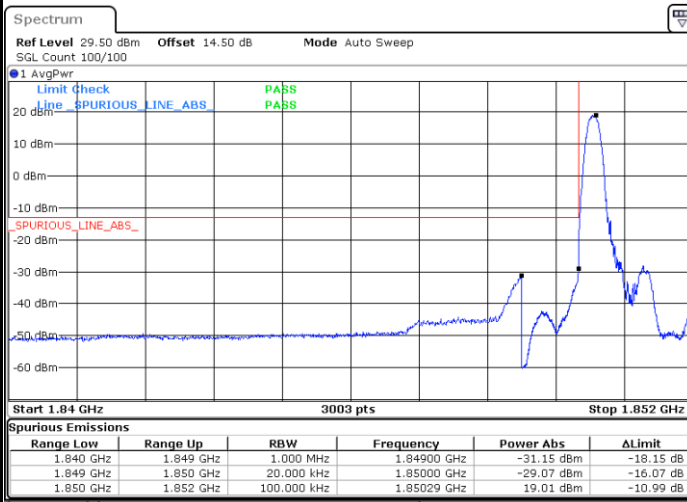

LTE Band 25

Lowest Channel / 15MHz / 64QAM

Date: 30.MAY.2022 22:08:33

Lowest Channel / 20MHz / 64QAM

Date: 30.MAY.2022 23:16:18

Middle Channel / 15MHz / 64QAM

Date: 30.MAY.2022 22:13:56

Middle Channel / 20MHz / 64QAM

Date: 30.MAY.2022 23:21:40

Highest Channel / 15MHz / 64QAM

Date: 30.MAY.2022 22:16:11

Highest Channel / 20MHz / 64QAM

Date: 30.MAY.2022 23:23:54

Conducted Band Edge

LTE Band 25 / 1.4MHz / 16QAM

Lowest Band Edge / 1 RB

Date: 30.MAY.2022 18:17:24

Highest Band Edge / 1 RB

Date: 30.MAY.2022 18:36:34

Lowest Band Edge / Full RB

Date: 30.MAY.2022 18:20:52

Highest Band Edge / Full RB

Date: 30.MAY.2022 18:34:49

LTE Band 25 / 1.4MHz / 64QAM