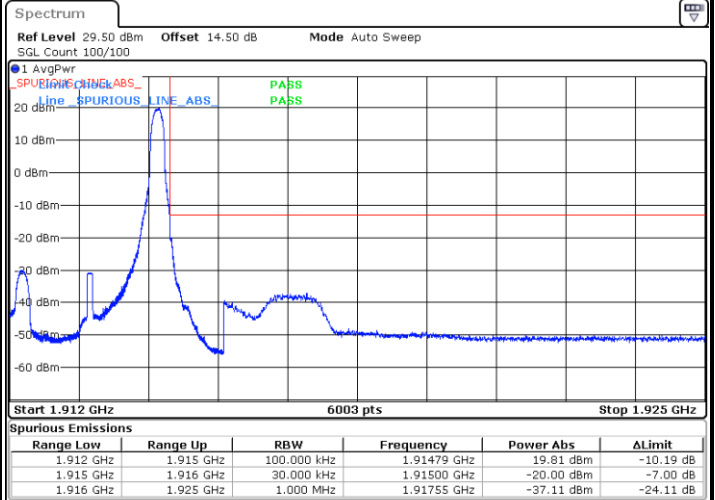

Date: 30.MAY.2022 18:17:24

Highest Band Edge / 1 RB

Date: 30.MAY.2022 18:36:34

Lowest Band Edge / Full RB

Date: 30.MAY.2022 18:20:52

Highest Band Edge / Full RB

Date: 30.MAY.2022 18:34:49

LTE Band 25 / 1.4MHz / 64QAM

Lowest Band Edge / 1 RB

Date: 30.MAY.2022 18:44:11

Highest Band Edge / 1 RB

Date: 30.MAY.2022 18:54:02

Lowest Band Edge / Full RB

Date: 30.MAY.2022 18:45:54

Highest Band Edge / Full RB

Date: 30.MAY.2022 18:52:18

LTE Band 25 / 3MHz / QPSK

Lowest Band Edge / 1RB

Date: 30.MAY.2022 19:13:26

Highest Band Edge / 1 RB

Date: 30.MAY.2022 19:36:06

Lowest Band Edge / Full RB

Date: 30.MAY.2022 19:16:54

Highest Band Edge / Full RB