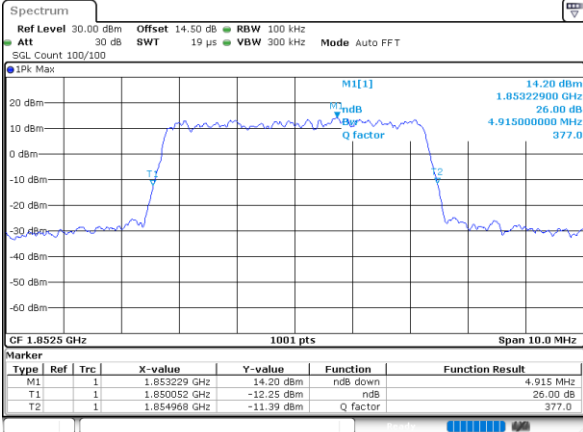

Highest Channel / 3MHz / 16QAM

Date: 30.MAY.2022 19:28:55

LTE Band 25

Lowest Channel / 5MHz / QPSK

Date: 30_MAY.2022 19:41:05

Lowest Channel / 5MHz / 16QAM

Date: 30_MAY.2022 19:41:46

Middle Channel / 5MHz / QPSK