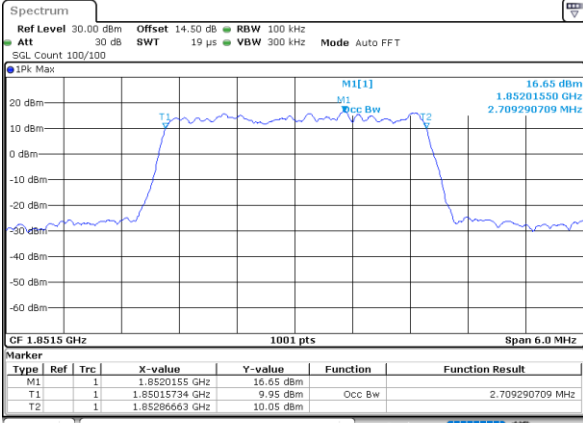

Date: 30.MAY.2022 18:25:26

Highest Channel / 1.4MHz / QPSK

Date: 30.MAY.2022 18:30:25

Highest Channel / 1.4MHz / 16QAM

Date: 30.MAY.2022 18:30:51

LTE Band 25

Lowest Channel / 3MHz / QPSK

Date: 30_MAY.2022 19:10:26