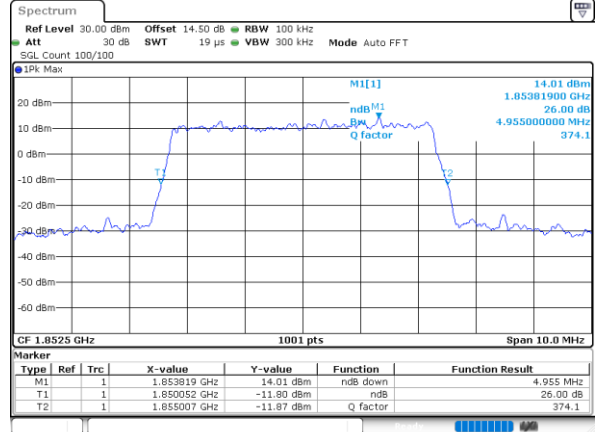

Highest Channel / 3MHz / 16QAM

Date: 30.MAY.2022 19:28:55

LTE Band 25

Lowest Channel / 5MHz / QPSK

Date: 30_MAY.2022 19:41:05

Lowest Channel / 5MHz / 16QAM

Date: 30_MAY.2022 19:41:46

Middle Channel / 5MHz / QPSK