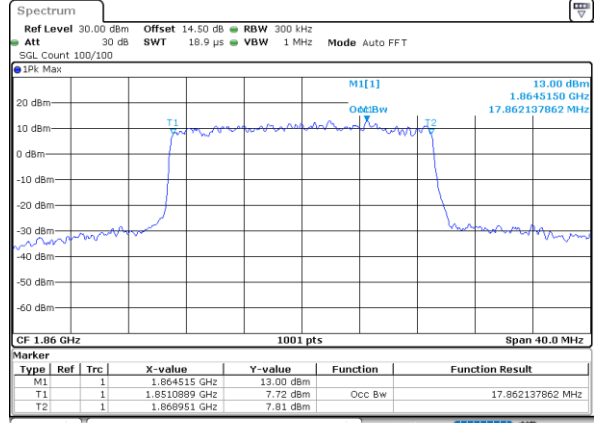

Date: 30_MAY.2022 22:38:15

LTE Band 25

Lowest Channel / 20MHz / QPSK

Date: 30_MAY.2022 22:48:53

Lowest Channel / 20MHz / 16QAM

Date: 30_MAY.2022 22:49:19

Middle Channel / 20MHz / QPSK

Date: 30_MAY.2022 23:00:13

Middle Channel / 20MHz / 16QAM

Date: 30_MAY.2022 23:00:39

Highest Channel / 20MHz / QPSK

Date: 30_MAY.2022 23:05:18

Highest Channel / 20MHz / 16QAM

Date: 30_MAY.2022 23:05:44

LTE Band 25

Lowest Channel / 1.4MHz / 64QAM