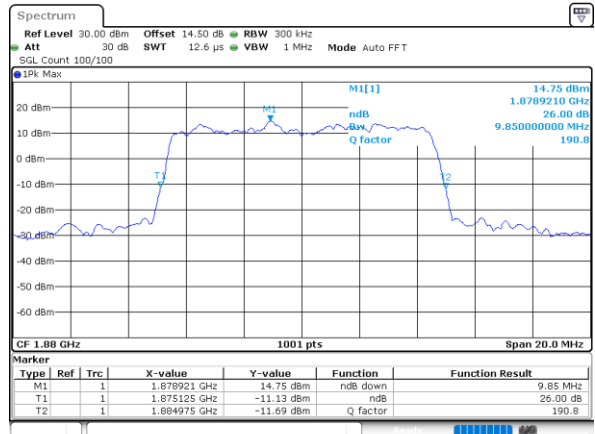

Middle Channel / 10MHz / 64QAM

Date: 30.MAY.2022 20:59:53