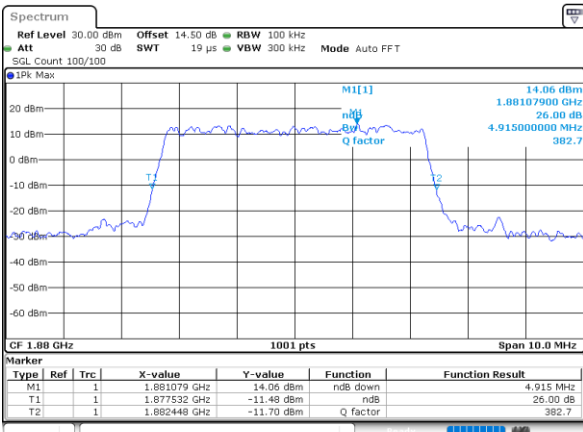

Highest Channel / 3MHz / 16QAM

Date: 30.MAY.2022 19:28:55

LTE Band 25

Lowest Channel / 5MHz / QPSK

Date: 30_MAY.2022 19:41:05

Lowest Channel / 5MHz / 16QAM

Date: 30_MAY.2022 19:41:46

Middle Channel / 5MHz / QPSK