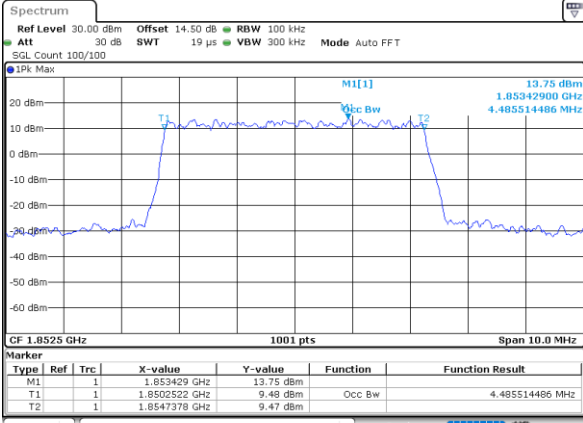

Highest Channel / 3MHz / 16QAM

Date: 30_MAY.2022 19:28:39

LTE Band 25

Lowest Channel / 5MHz / QPSK

Date: 30_MAY.2022 19:40:15

Lowest Channel / 5MHz / 16QAM

Date: 30_MAY.2022 19:40:40

Middle Channel / 5MHz / QPSK

Date: 30_MAY.2022 19:52:04

Middle Channel / 5MHz / 16QAM

Date: 30_MAY.2022 19:53:00

Highest Channel / 5MHz / QPSK

Date: 30_MAY.2022 19:58:00

Highest Channel / 5MHz / 16QAM

Date: 30_MAY.2022 19:58:25

LTE Band 25