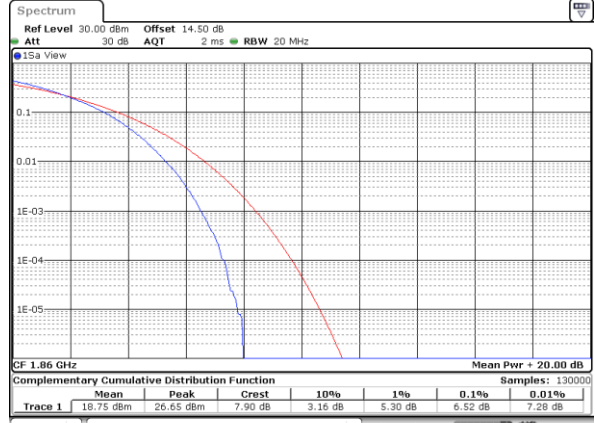

Date: 30_MAY.2022 23:34:53

Highest Channel / 1RB

Date: 30_MAY.2022 23:36:29

Highest Channel / Full RB

Date: 30_MAY.2022 23:37:11

LTE Band 25 / 20MHz / 64QAM

Lowest Channel / 1RB

Date: 30.MAY.2022 23:29:07

Lowest Channel / Full RB

Date: 30.MAY.2022 23:29:34

Middle Channel / 1RB

Date: 30.MAY.2022 23:30:01

Middle Channel / Full RB

Date: 30.MAY.2022 23:30:44

Highest Channel / 1RB

Date: 30.MAY.2022 23:31:11

Highest Channel / Full RB

Date: 30.MAY.2022 23:31:38

26dB Bandwidth

Mode	LTE Band 25 : 26dB BW(MHz)											
BW	1.4MHz		3MHz		5MHz		10MHz		15MHz		20MHz	
Mod.	QPSK	16QAM	QPSK	16QAM	QPSK	16QAM	QPSK	16QAM	QPSK	16QAM	QPSK	16QAM
Lowest CH	1.24	1.23	3.02	3.03	4.92	4.96	9.87	9.67	14.48	14.39	19.02	18.70
Middle CH	1.22	1.23	3.00	3.00	4.92	4.79	9.79	9.71	14.24	14.30	18.78	19.34
Highest CH	1.23	1.24	3.02	3.00	4.84	4.86	9.79	9.87	14.48	14.30	19.06	19.02
Mode	LTE Band 25 : 26dB BW(MHz)											
BW	1.4MHz		3MHz		5MHz		10MHz		15MHz		20MHz	
Mod.	64QAM		64QAM		64QAM		64QAM		64QAM		64QAM	
Lowest CH	1.22	-	2.99	-	4.92	-	9.65	-	14.51	-	18.82	-
Middle CH	1.23	-	3.03	-	4.93	-	9.85	-	14.45	-	18.94	-
Highest CH	1.22	-	2.97	-	4.96	-	9.89	-	14.24	-	19.10	-