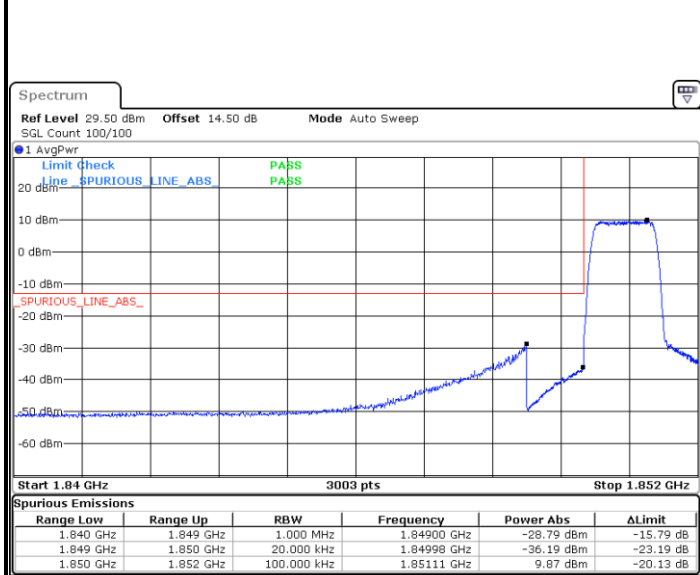

Date: 30.MAY.2022 23:21:40

Highest Channel / 15MHz / 64QAM

Date: 30.MAY.2022 22:16:11

Highest Channel / 20MHz / 64QAM

Date: 30.MAY.2022 23:23:54

Conducted Band Edge

LTE Band 25 / 1.4MHz / 16QAM

Lowest Band Edge / 1 RB

Date: 30.MAY.2022 18:17:24

Highest Band Edge / 1 RB

Date: 30.MAY.2022 18:36:34

Lowest Band Edge / Full RB

Date: 30.MAY.2022 18:20:52

Highest Band Edge / Full RB

Date: 30.MAY.2022 18:34:49

LTE Band 25 / 1.4MHz / 64QAM

Lowest Band Edge / 1 RB

Date: 30.MAY.2022 18:44:11

Highest Band Edge / 1 RB

Date: 30.MAY.2022 18:54:02

Lowest Band Edge / Full RB

Date: 30.MAY.2022 18:45:54

Highest Band Edge / Full RB

Date: 30.MAY.2022 18:52:18

LTE Band 25 / 3MHz / QPSK

Lowest Band Edge / 1RB

Date: 30.MAY.2022 19:13:26

Highest Band Edge / 1 RB

Date: 30.MAY.2022 19:36:06

Lowest Band Edge / Full RB

Date: 30.MAY.2022 19:16:54

Highest Band Edge / Full RB