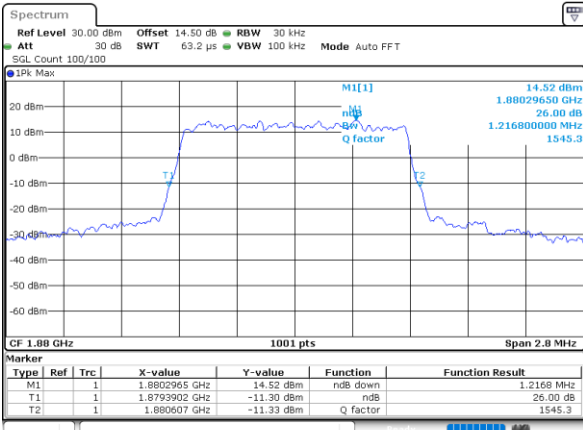

Highest Channel / Full RB

Date: 30.MAY.2022 23:31:38

26dB Bandwidth

Mode	LTE Band 25 : 26dB BW(MHz)											
BW	1.4MHz		3MHz		5MHz		10MHz		15MHz		20MHz	
Mod.	QPSK	16QAM	QPSK	16QAM	QPSK	16QAM	QPSK	16QAM	QPSK	16QAM	QPSK	16QAM
Lowest CH	1.24	1.23	3.02	3.03	4.92	4.96	9.87	9.67	14.48	14.39	19.02	18.70
Middle CH	1.22	1.23	3.00	3.00	4.92	4.79	9.79	9.71	14.24	14.30	18.78	19.34
Highest CH	1.23	1.24	3.02	3.00	4.84	4.86	9.79	9.87	14.48	14.30	19.06	19.02
Mode	LTE Band 25 : 26dB BW(MHz)											
BW	1.4MHz		3MHz		5MHz		10MHz		15MHz		20MHz	
Mod.	64QAM		64QAM		64QAM		64QAM		64QAM		64QAM	
Lowest CH	1.22	-	2.99	-	4.92	-	9.65	-	14.51	-	18.82	-
Middle CH	1.23	-	3.03	-	4.93	-	9.85	-	14.45	-	18.94	-
Highest CH	1.22	-	2.97	-	4.96	-	9.89	-	14.24	-	19.10	-

LTE Band 25

Lowest Channel / 1.4MHz / QPSK

Date: 30_MAY.2022 18:13:29

Lowest Channel / 1.4MHz / 16QAM

Date: 30_MAY.2022 18:13:55

Middle Channel / 1.4MHz / QPSK

Date: 30_MAY.2022 18:25:51

Middle Channel / 1.4MHz / 16QAM

Date: 30_MAY.2022 18:26:32

Highest Channel / 1.4MHz / QPSK

Date: 30_MAY.2022 18:31:47

Highest Channel / 1.4MHz / 16QAM

Date: 30_MAY.2022 18:31:06

LTE Band 25

Lowest Channel / 3MHz / QPSK

Date: 30.MAY.2022 19:11:16