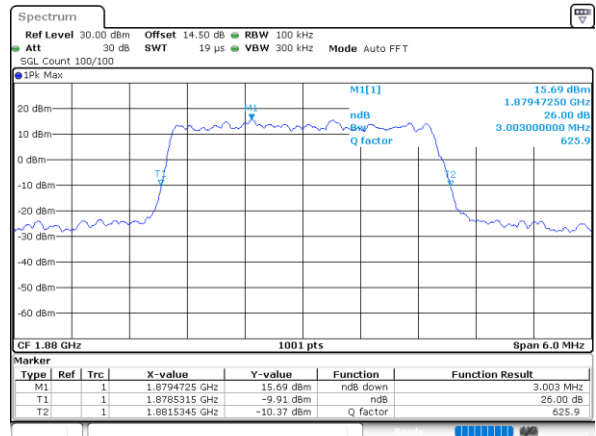

Lowest Channel / 3MHz / 16QAM

Date: 30.MAY.2022 19:11:57

Middle Channel / 3MHz / QPSK

Date: 30.MAY.2022 19:23:08

Middle Channel / 3MHz / 16QAM

Date: 30.MAY.2022 19:24:19

Highest Channel / 3MHz / QPSK

Date: 30.MAY.2022 19:29:35

Highest Channel / 3MHz / 16QAM

Date: 30.MAY.2022 19:28:55

LTE Band 25

Lowest Channel / 5MHz / QPSK

Date: 30_MAY.2022 19:41:05

Lowest Channel / 5MHz / 16QAM

Date: 30_MAY.2022 19:41:46

Middle Channel / 5MHz / QPSK