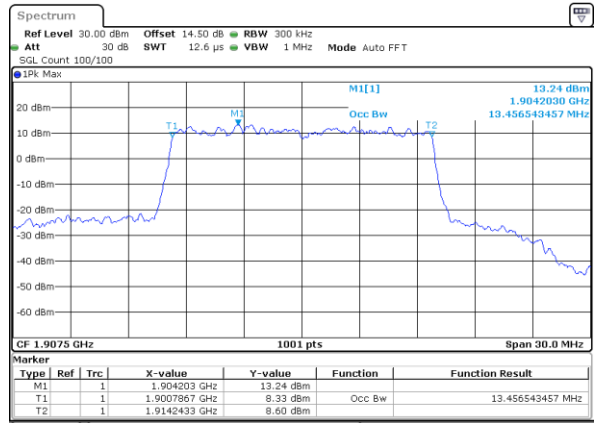

Highest Channel / 10MHz / QPSK

Date: 30_MAY.2022 20:41:45

Highest Channel / 10MHz / 16QAM

Date: 30_MAY.2022 20:42:11

LTE Band 25

Lowest Channel / 15MHz / QPSK

Date: 30_MAY.2022 22:21:25

Lowest Channel / 15MHz / 16QAM

Date: 30_MAY.2022 22:21:50

Middle Channel / 15MHz / QPSK

Date: 30_MAY.2022 22:32:45

Middle Channel / 15MHz / 16QAM

Date: 30_MAY.2022 22:33:11

Highest Channel / 15MHz / QPSK

Date: 30_MAY.2022 22:37:50

Highest Channel / 15MHz / 16QAM

Date: 30_MAY.2022 22:38:15

LTE Band 25

Lowest Channel / 20MHz / QPSK

Date: 30_MAY.2022 22:48:53

Lowest Channel / 20MHz / 16QAM

Date: 30_MAY.2022 22:49:19

Middle Channel / 20MHz / QPSK

Date: 30_MAY.2022 23:00:13