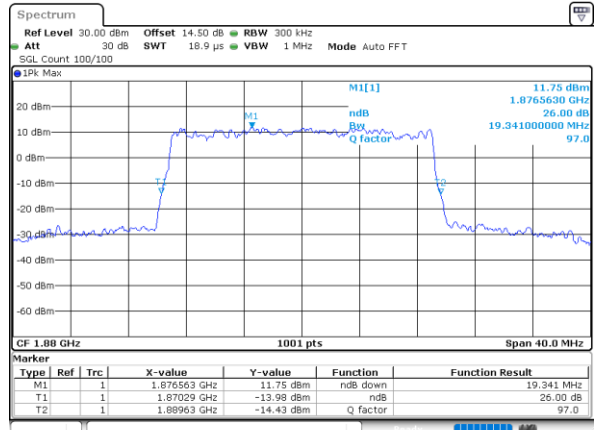

Date: 30_MAY.2022 22:38:30

LTE Band 25

Lowest Channel / 20MHz / QPSK

Date: 30_MAY.2022 22:49:44

Lowest Channel / 20MHz / 16QAM

Date: 30_MAY.2022 22:50:24

Middle Channel / 20MHz / QPSK

Date: 30_MAY.2022 23:01:04

Middle Channel / 20MHz / 16QAM

Date: 30_MAY.2022 23:01:44

Highest Channel / 20MHz / QPSK

Date: 30_MAY.2022 23:06:39

Highest Channel / 20MHz / 16QAM

Date: 30_MAY.2022 23:05:59

LTE Band 25

Lowest Channel / 1.4MHz / 64QAM