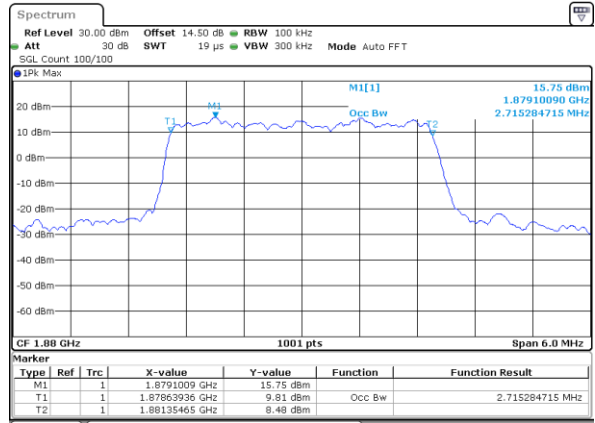

Date: 30.MAY.2022 18:25:26

Highest Channel / 1.4MHz / QPSK

Date: 30.MAY.2022 18:30:25

Highest Channel / 1.4MHz / 16QAM

Date: 30.MAY.2022 18:30:51

LTE Band 25

Lowest Channel / 3MHz / QPSK

Date: 30_MAY.2022 19:10:26

Lowest Channel / 3MHz / 16QAM

Date: 30_MAY.2022 19:10:51

Middle Channel / 3MHz / QPSK

Date: 30_MAY.2022 19:22:47

Middle Channel / 3MHz / 16QAM

Date: 30_MAY.2022 19:23:12

Highest Channel / 3MHz / QPSK

Date: 30_MAY.2022 19:28:13

Highest Channel / 3MHz / 16QAM

Date: 30_MAY.2022 19:28:39

LTE Band 25

Lowest Channel / 5MHz / QPSK

Date: 30_MAY.2022 19:40:15

Lowest Channel / 5MHz / 16QAM

Date: 30_MAY.2022 19:40:40

Middle Channel / 5MHz / QPSK