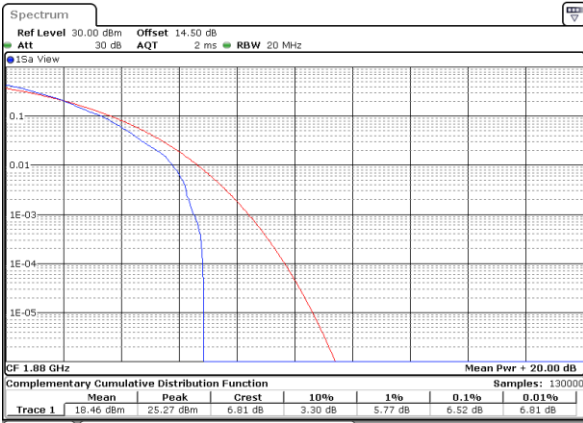

Date: 30_MAY.2022 23:34:53

Highest Channel / 1RB

Date: 30_MAY.2022 23:36:29

Highest Channel / Full RB

Date: 30_MAY.2022 23:37:11

LTE Band 25 / 20MHz / 64QAM

Lowest Channel / 1RB

Date: 30.MAY.2022 23:29:07

Lowest Channel / Full RB

Date: 30.MAY.2022 23:29:34

Middle Channel / 1RB

Date: 30.MAY.2022 23:30:01

Middle Channel / Full RB

Date: 30.MAY.2022 23:30:44

Highest Channel / 1RB

Date: 30.MAY.2022 23:31:11

Highest Channel / Full RB

Date: 30.MAY.2022 23:31:38

26dB Bandwidth

Mode	LTE Band 25 : 26dB BW(MHz)											
BW	1.4MHz		3MHz		5MHz		10MHz		15MHz		20MHz	
Mod.	QPSK	16QAM	QPSK	16QAM	QPSK	16QAM	QPSK	16QAM	QPSK	16QAM	QPSK	16QAM
Lowest CH	1.24	1.23	3.02	3.03	4.92	4.96	9.87	9.67	14.48	14.39	19.02	18.70
Middle CH	1.22	1.23	3.00	3.00	4.92	4.79	9.79	9.71	14.24	14.30	18.78	19.34
Highest CH	1.23	1.24	3.02	3.00	4.84	4.86	9.79	9.87	14.48	14.30	19.06	19.02
Mode	LTE Band 25 : 26dB BW(MHz)											
BW	1.4MHz		3MHz		5MHz		10MHz		15MHz		20MHz	
Mod.	64QAM		64QAM		64QAM		64QAM		64QAM		64QAM	
Lowest CH	1.22	-	2.99	-	4.92	-	9.65	-	14.51	-	18.82	-
Middle CH	1.23	-	3.03	-	4.93	-	9.85	-	14.45	-	18.94	-
Highest CH	1.22	-	2.97	-	4.96	-	9.89	-	14.24	-	19.10	-