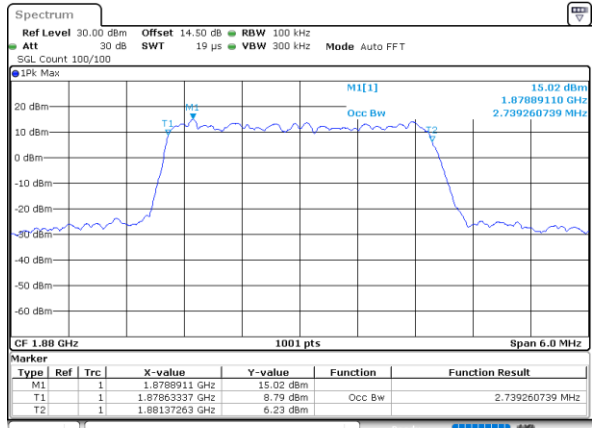

Middle Channel / 20MHz / 16QAM

Date: 30_MAY.2022 23:00:39

Highest Channel / 20MHz / QPSK

Date: 30_MAY.2022 23:05:18

Highest Channel / 20MHz / 16QAM

Date: 30_MAY.2022 23:05:44

LTE Band 25

Lowest Channel / 1.4MHz / 64QAM

Date: 30_MAY.2022 18:42:27

Lowest Channel / 3MHz / 64QAM

Date: 30_MAY.2022 18:56:27

Middle Channel / 1.4MHz / 64QAM

Date: 30_MAY.2022 18:48:18

Middle Channel / 3MHz / 64QAM

Date: 30_MAY.2022 19:02:18

Highest Channel / 1.4MHz / 64QAM

Date: 30_MAY.2022 18:50:43

Highest Channel / 3MHz / 64QAM

Date: 30_MAY.2022 19:04:43

LTE Band 25

Lowest Channel / 5MHz / 64QAM

Date: 30.MAY.2022 20:10:00

Lowest Channel / 10MHz / 64QAM

Date: 30.MAY.2022 20:53:45