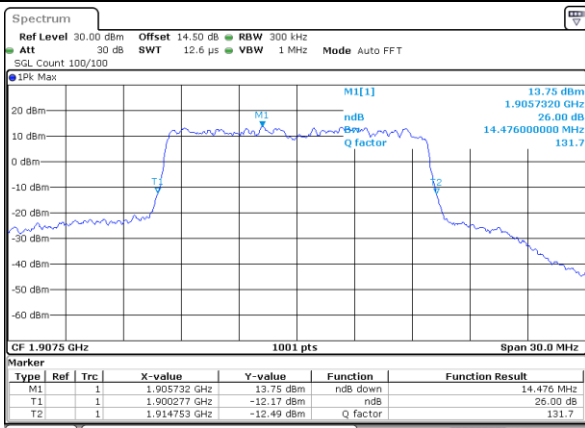

Date: 30_MAY.2022 22:22:56

Middle Channel / 15MHz / QPSK

Date: 30_MAY.2022 22:33:06

Middle Channel / 15MHz / 16QAM

Date: 30_MAY.2022 22:34:16

Highest Channel / 15MHz / QPSK

Date: 30_MAY.2022 22:39:12

Highest Channel / 15MHz / 16QAM

Date: 30_MAY.2022 22:38:30

LTE Band 25

Lowest Channel / 20MHz / QPSK

Date: 30_MAY.2022 22:49:44

Lowest Channel / 20MHz / 16QAM

Date: 30_MAY.2022 22:50:24

Middle Channel / 20MHz / QPSK

Date: 30_MAY.2022 23:01:04