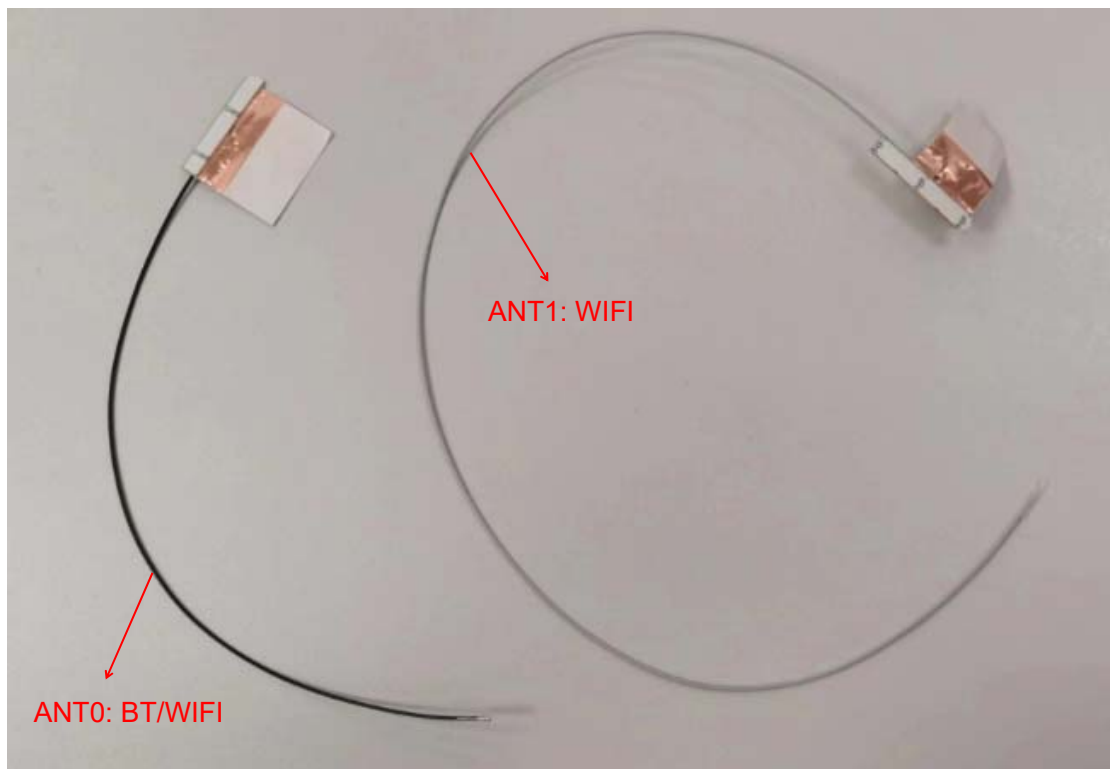

FCC ID: 2AOHHTURBOXC865C,

MODEL NAME: C865C, C2130C, C5165C

### Internal Photos

1. EUT uncover view

## 2. Antenna view

ANT A:

ANT B:

Note: The EUT will not sell with antenna.