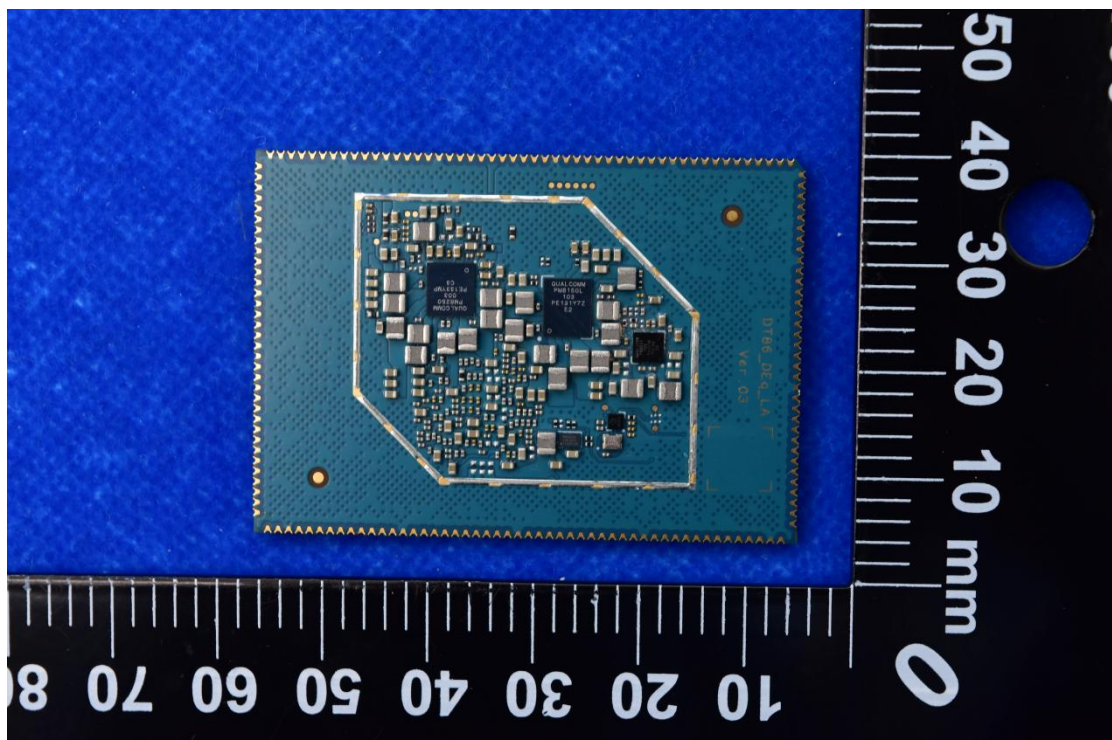

FCC ID: 2AOHHTURBOXC865C,

MODEL NAME: C865C, C2130C, C5165C

### Internal Photos

1. EUT uncover view