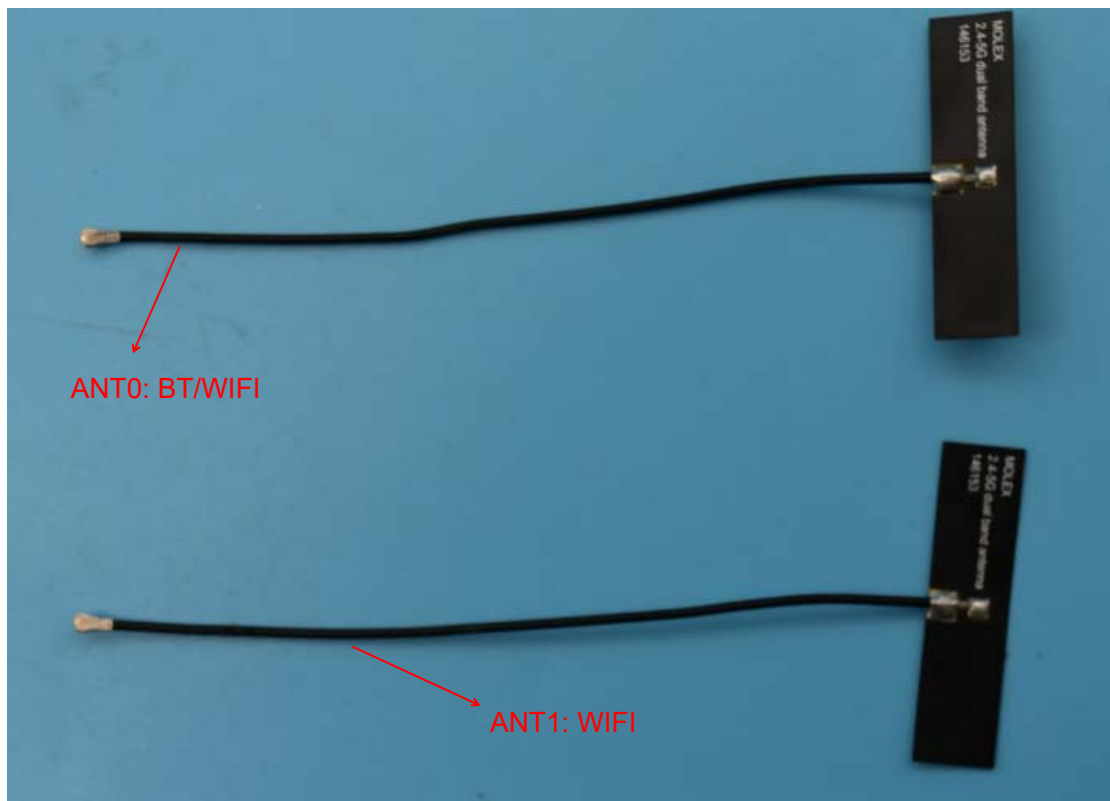

FCC ID: 2AOHHTURBOXC865C,

MODEL NAME: C865C, C2130C, C5165C

### Internal Photos

1. EUT uncover view

## 2. Antenna view

ANT A:

ANT B:

Note: The EUT will not sell with antenna.