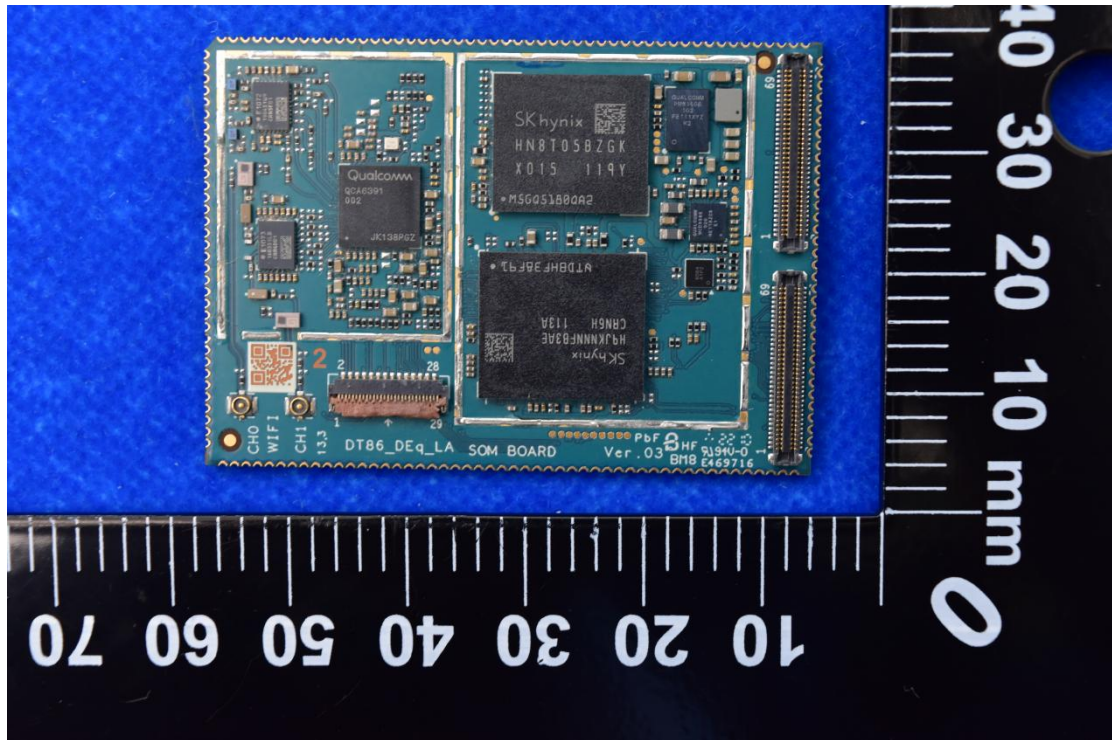

FCC ID: 2AOHHTURBOXC865C,

MODEL NAME: C865C, C2130C, C5165C

### Internal Photos

1. EUT uncover view