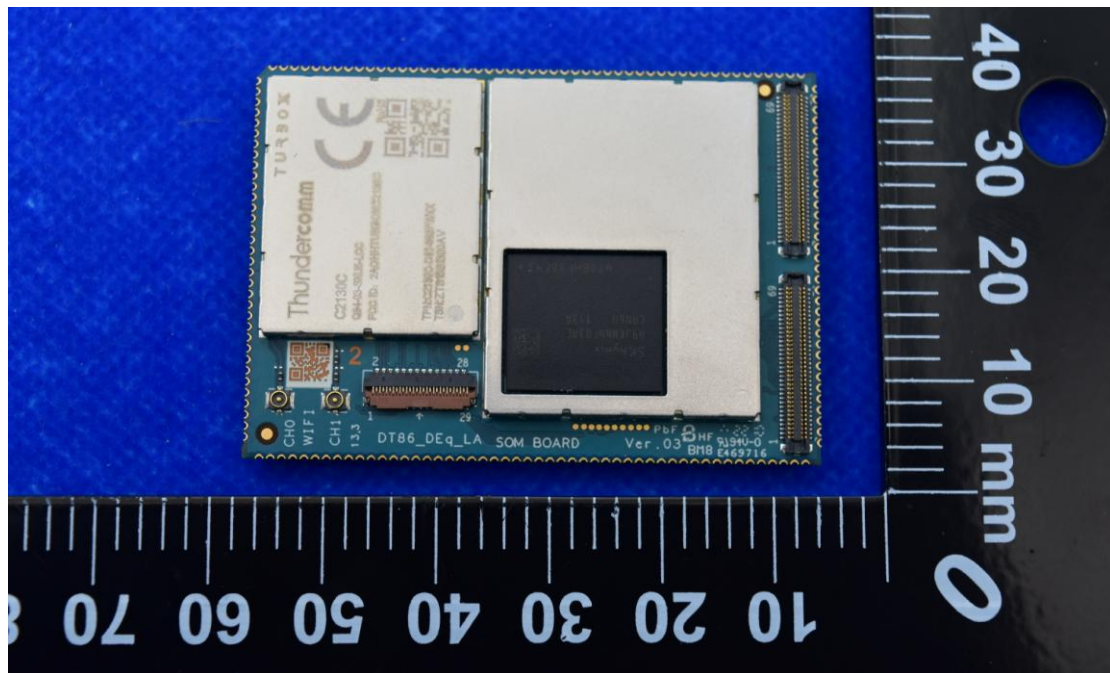

FCC ID: 2AOHHTURBOXC865C,

MODEL NAME: C865C, C2130C, C5165C

External Photos

1. EUT front view

2. EUT rear view