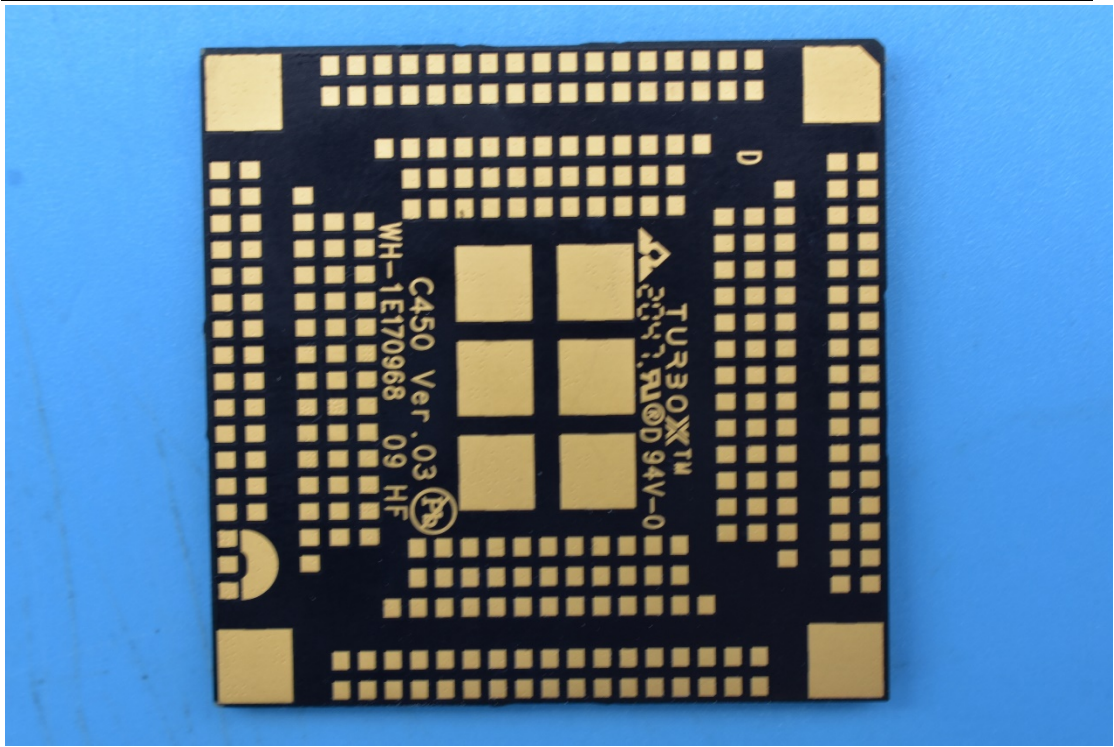

FCC ID:2AOHHTURBOXC626, MODEL NAME:TurboX C626

### Internal Photos

1. EUT uncover view

## 2. Antenna view