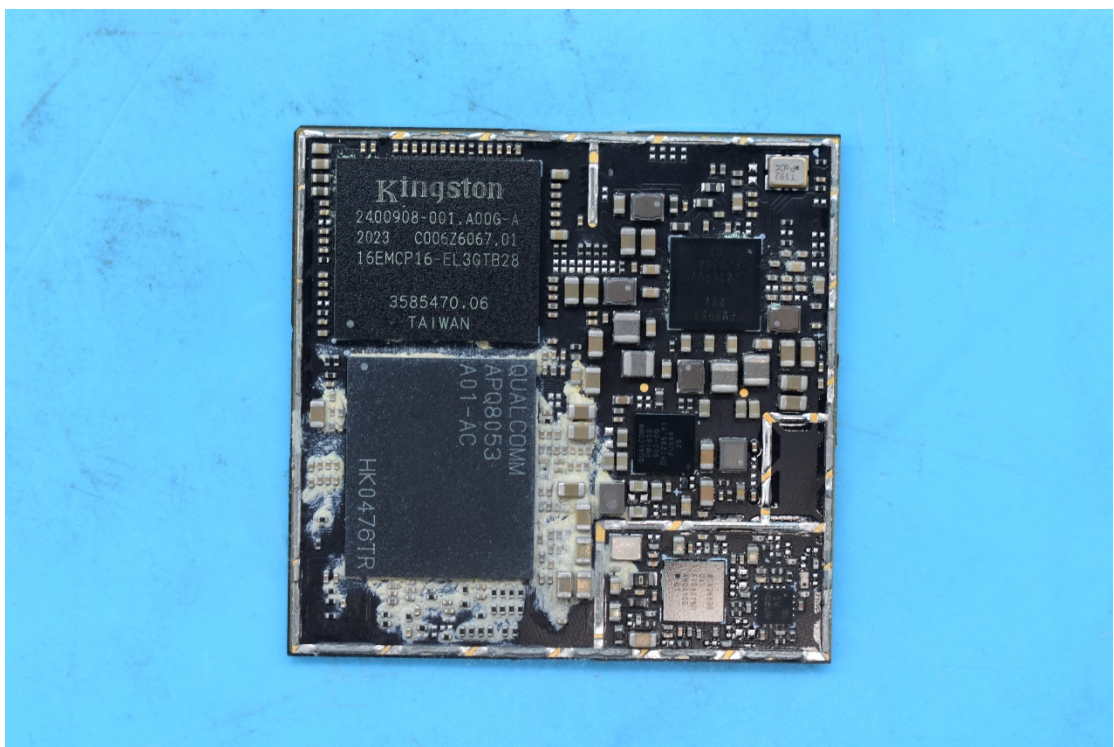

FCC ID:2AOHHTURBOXC626, MODEL NAME:TurboX C626

### Internal Photos

1. EUT uncover view

## 2. Antenna view