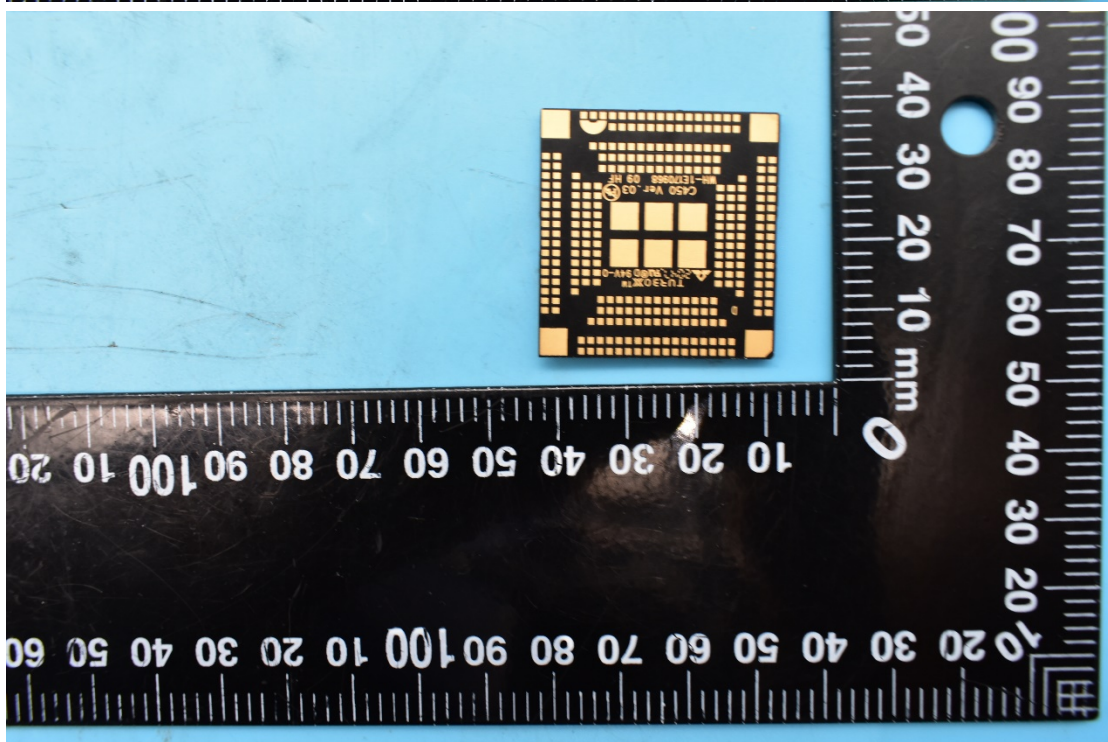

FCC ID:2AOHHTURBOXC626, MODEL NAME:TurboX C626

### Internal Photos

1. EUT uncover view

## 2. Antenna view