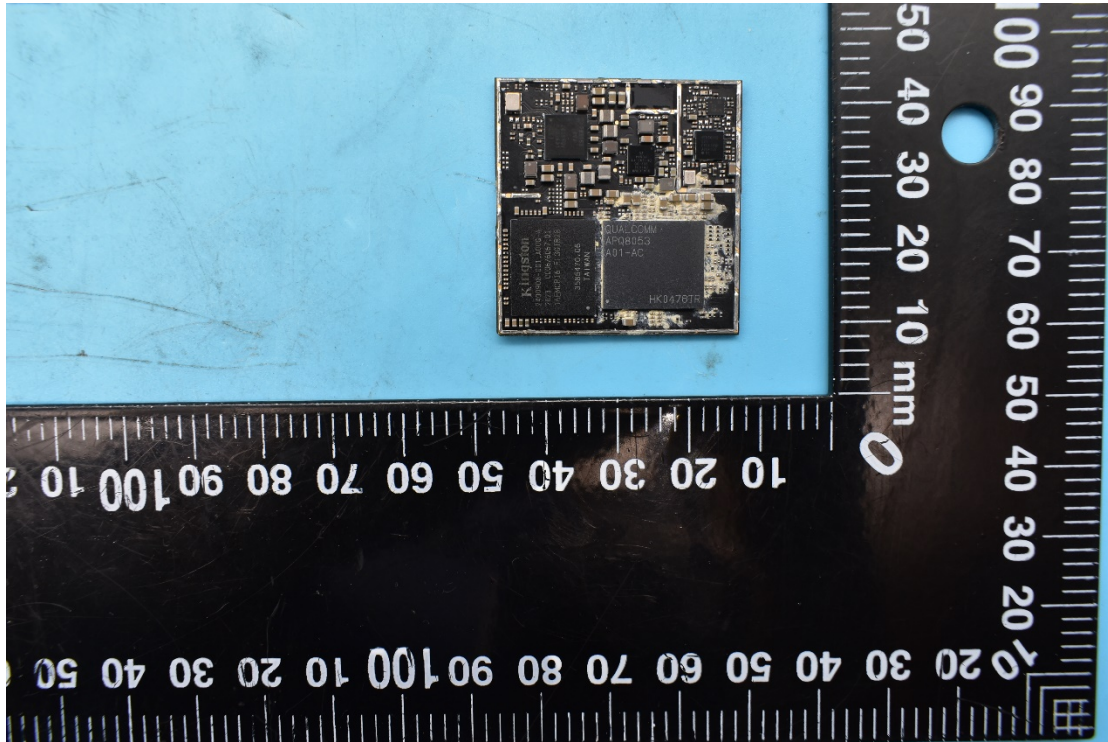

FCC ID:2AOHHTURBOXC626, MODEL NAME:TurboX C626

### Internal Photos

1. EUT uncover view

## 2. Antenna view