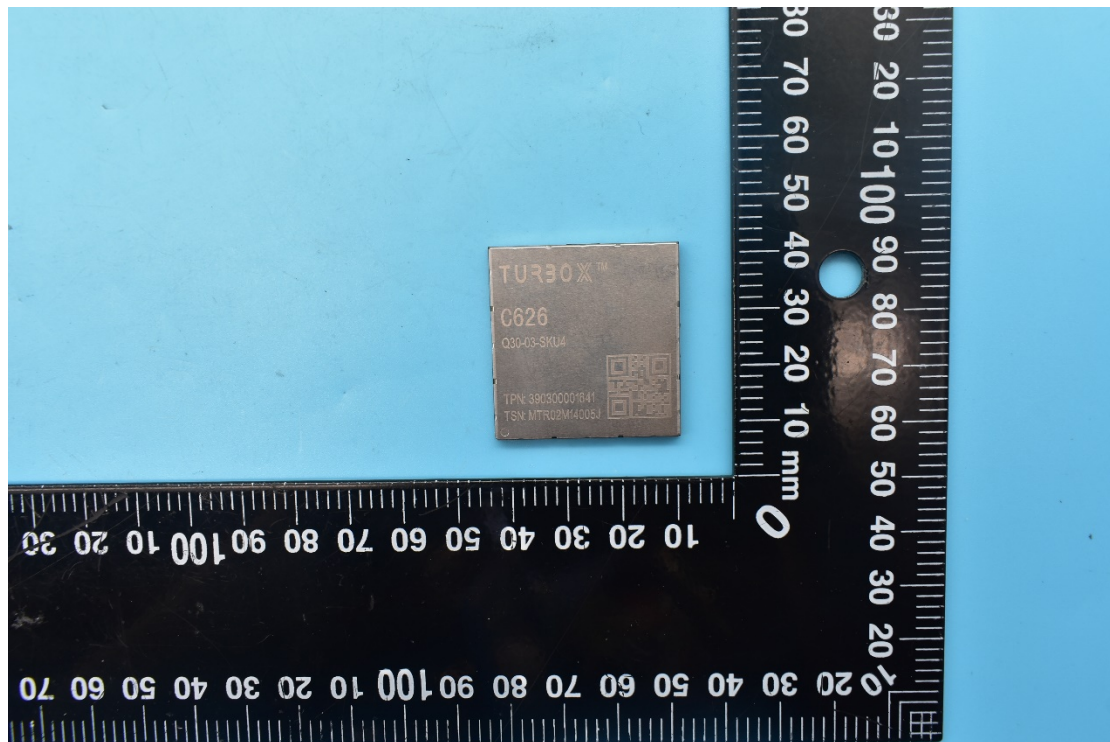

FCC ID:2AOHHTURBOXC626, MODEL NAME:TurboX C626

External Photos

1. EUT front view

2. EUT rear view