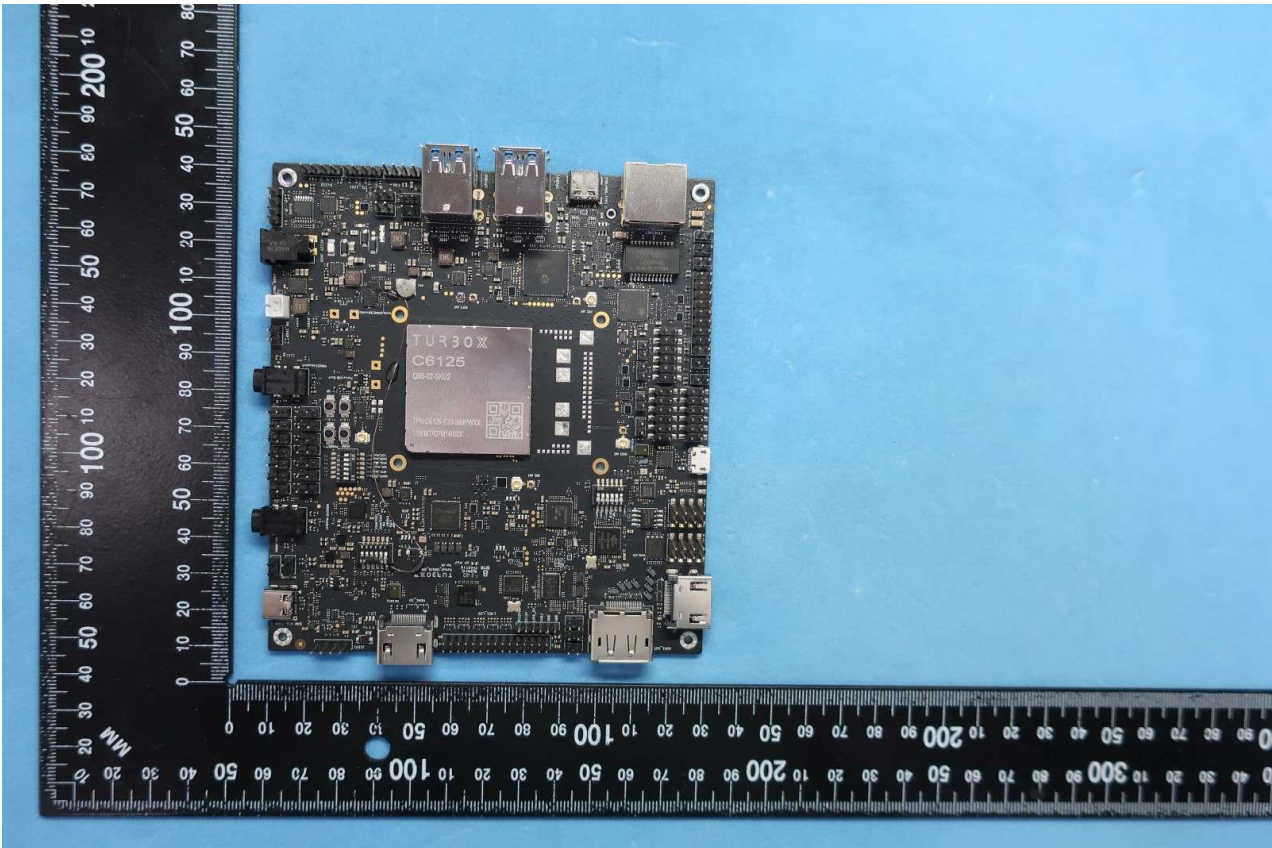

1. External Photograph of EUT

Brand Name: TurboX / Model Name: C6125

Brand Name: TurboX / Model Name: C6125

Brand Name: TurboX / Model Name: C6125

Brand Name: TurboX / Model Name: C6125

Brand Name: TurboX / Model Name: C6125

Brand Name: TurboX / Model Name: C6125