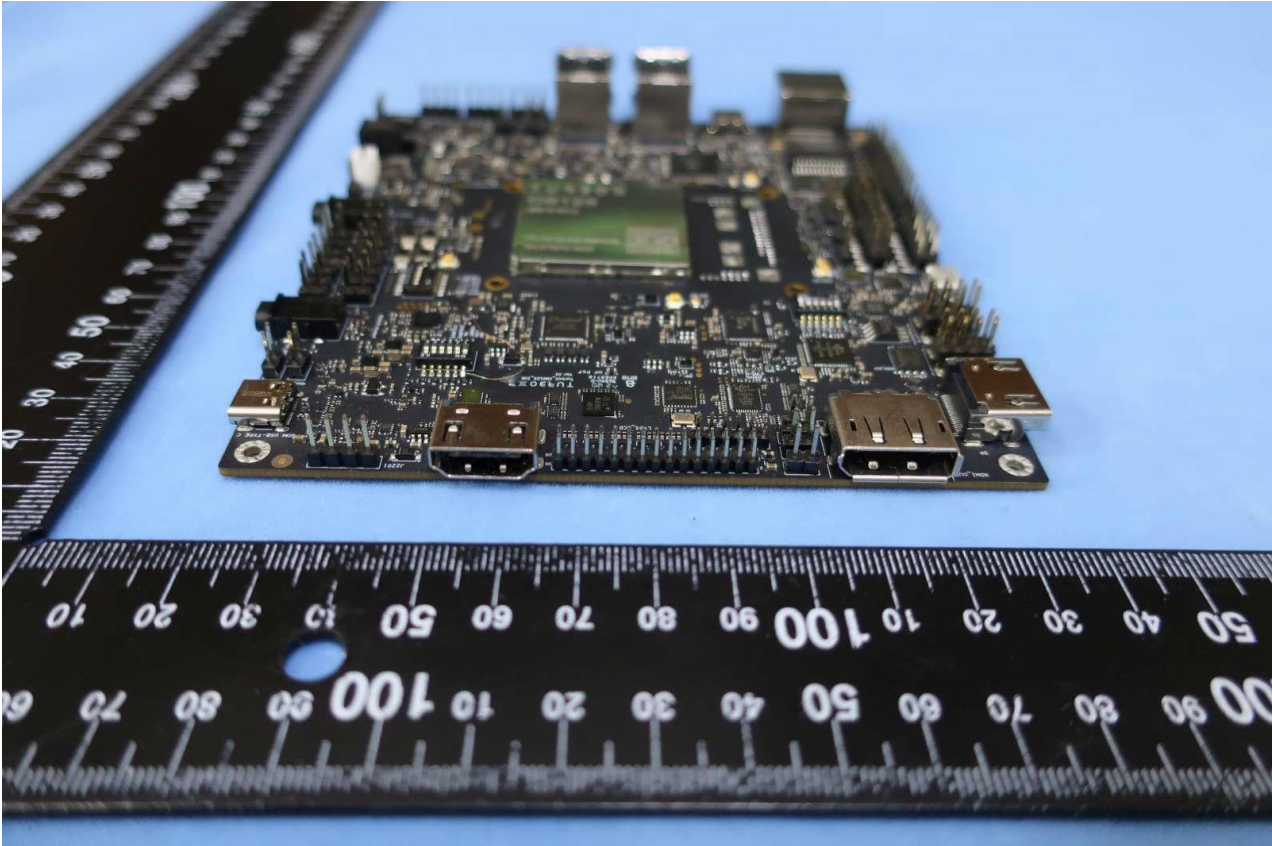

1. External Photograph of EUT

Brand Name: TurboX / Model Name: C6125

Brand Name: TurboX / Model Name: C6125

Brand Name: TurboX / Model Name: C6125

Brand Name: TurboX / Model Name: C6125

Brand Name: TurboX / Model Name: C6125

Brand Name: TurboX / Model Name: C6125