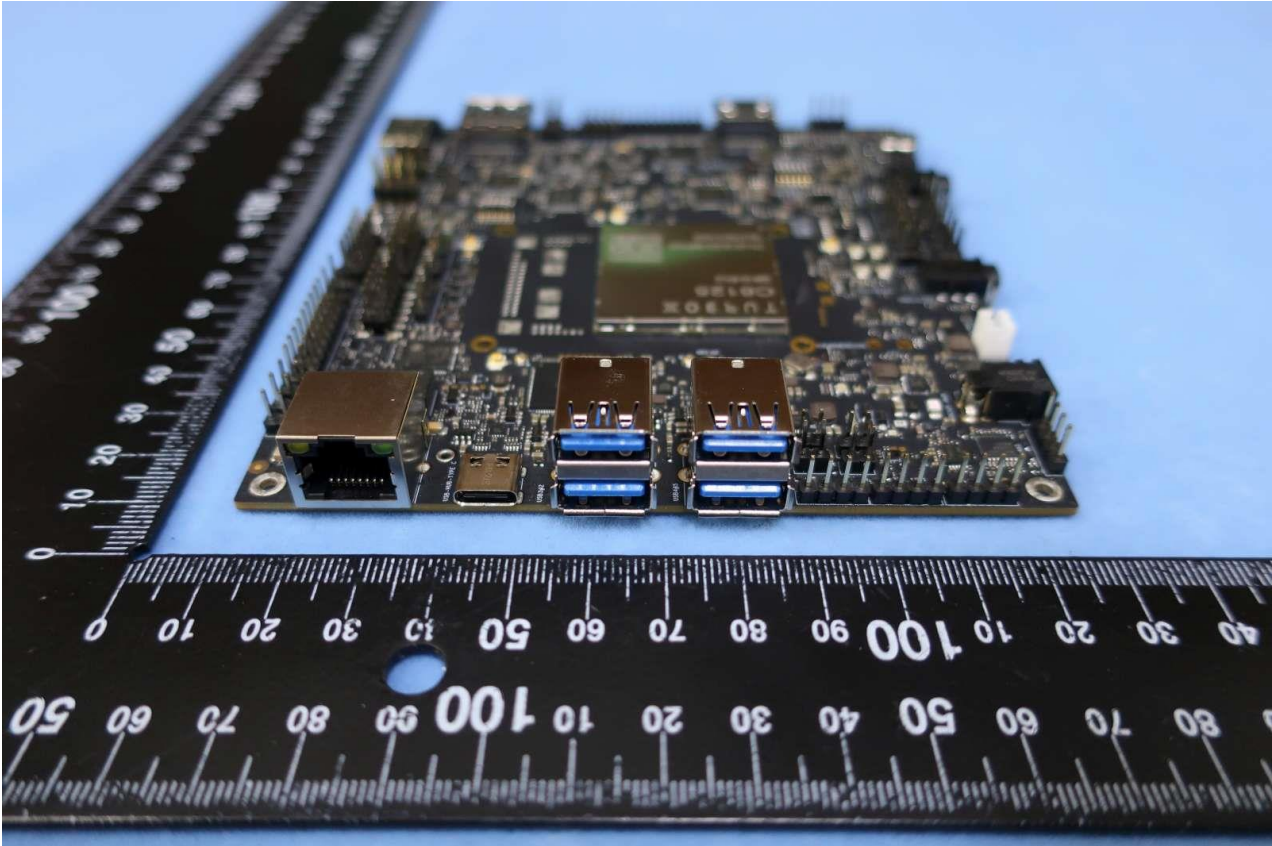

1. External Photograph of EUT

Brand Name: TurboX / Model Name: C6125

Brand Name: TurboX / Model Name: C6125

Brand Name: TurboX / Model Name: C6125

Brand Name: TurboX / Model Name: C6125

Brand Name: TurboX / Model Name: C6125

Brand Name: TurboX / Model Name: C6125