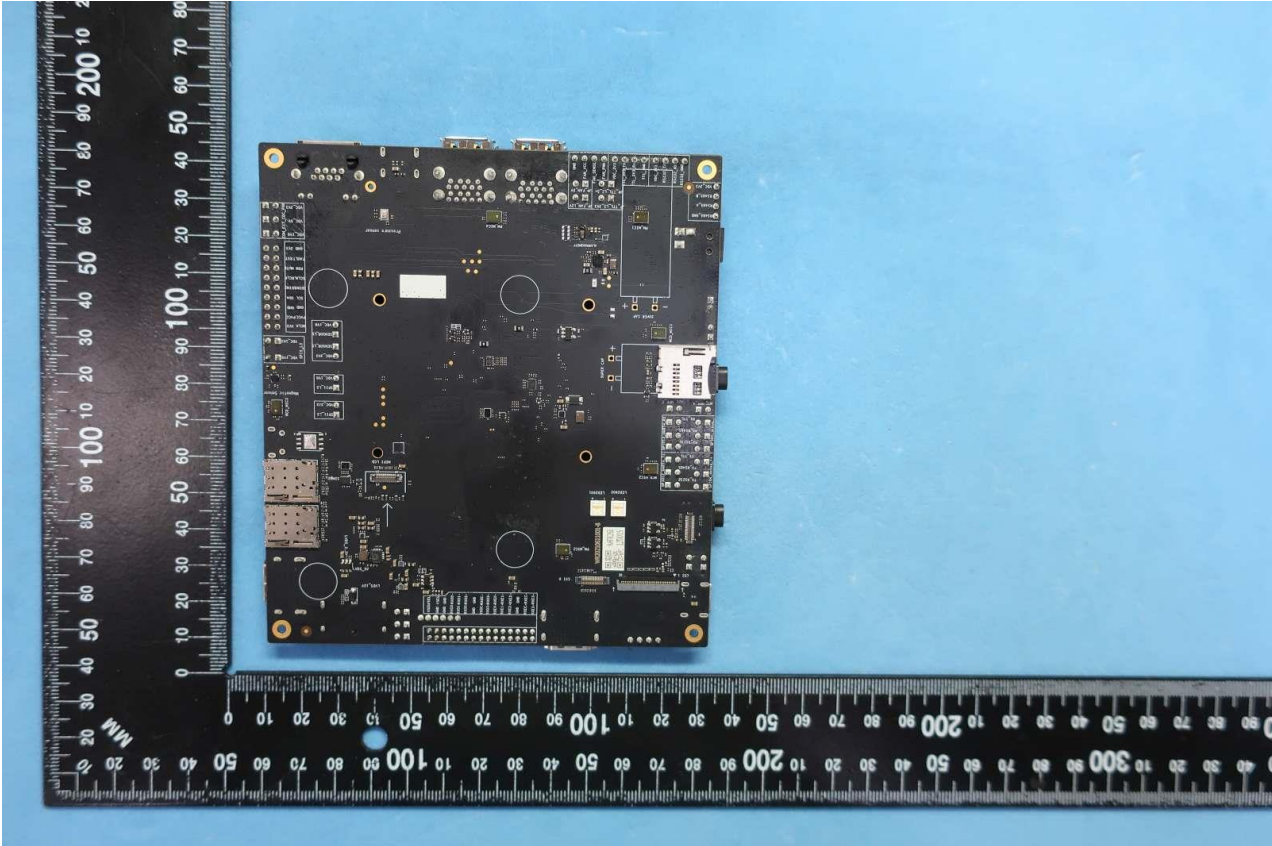

1. External Photograph of EUT

Brand Name: TurboX / Model Name: C6125

Brand Name: TurboX / Model Name: C6125

Brand Name: TurboX / Model Name: C6125

Brand Name: TurboX / Model Name: C6125

Brand Name: TurboX / Model Name: C6125

Brand Name: TurboX / Model Name: C6125