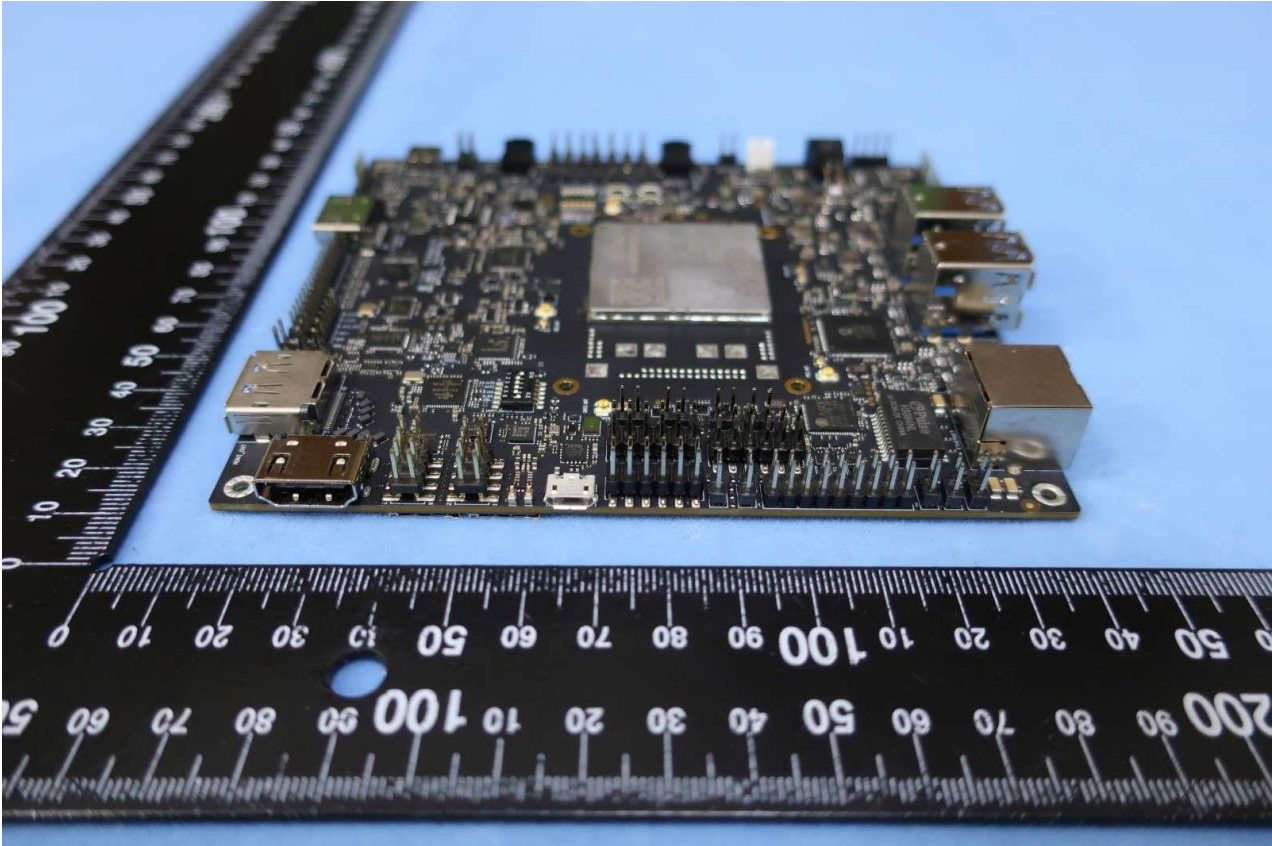

1. External Photograph of EUT

Brand Name: TurboX / Model Name: C6125

Brand Name: TurboX / Model Name: C6125

Brand Name: TurboX / Model Name: C6125

Brand Name: TurboX / Model Name: C6125

Brand Name: TurboX / Model Name: C6125

Brand Name: TurboX / Model Name: C6125