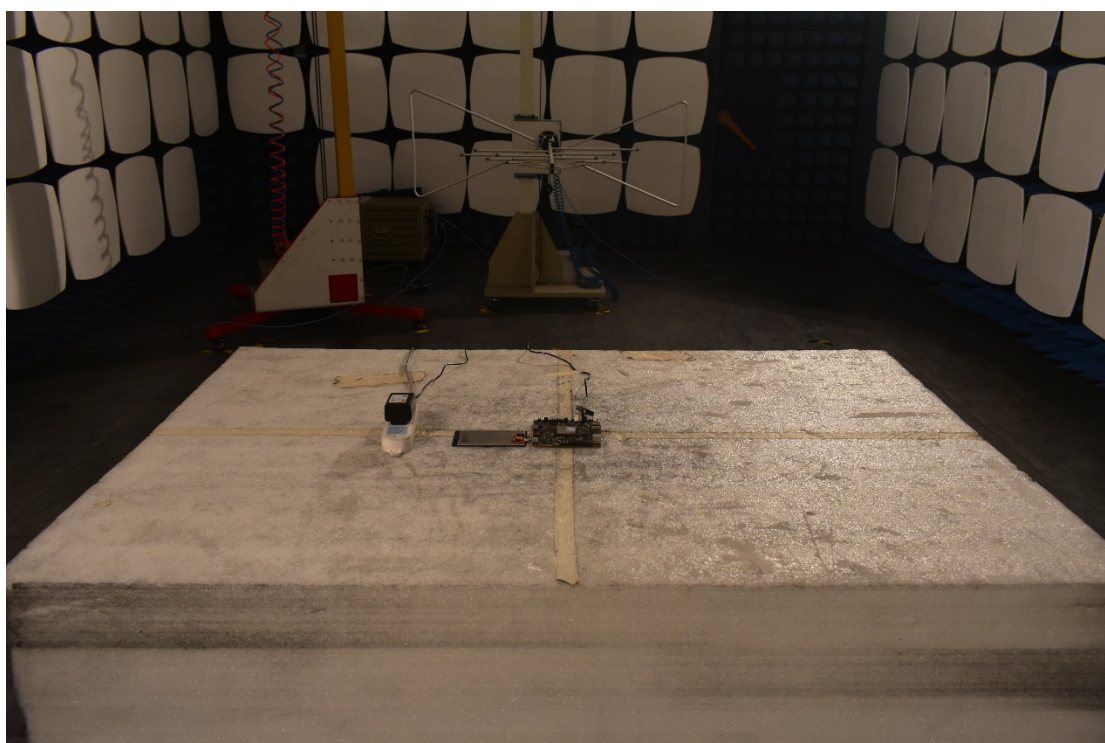

### Test Setup Photos

1. Conducted emission main's port front view

2. Conducted emission main's port side view

### 3. Radiated emission (9KHz-30MHz)

### 4. Radiated emission (30MHz-1GHz)

## 5. Radiated emission (above 1GHz)