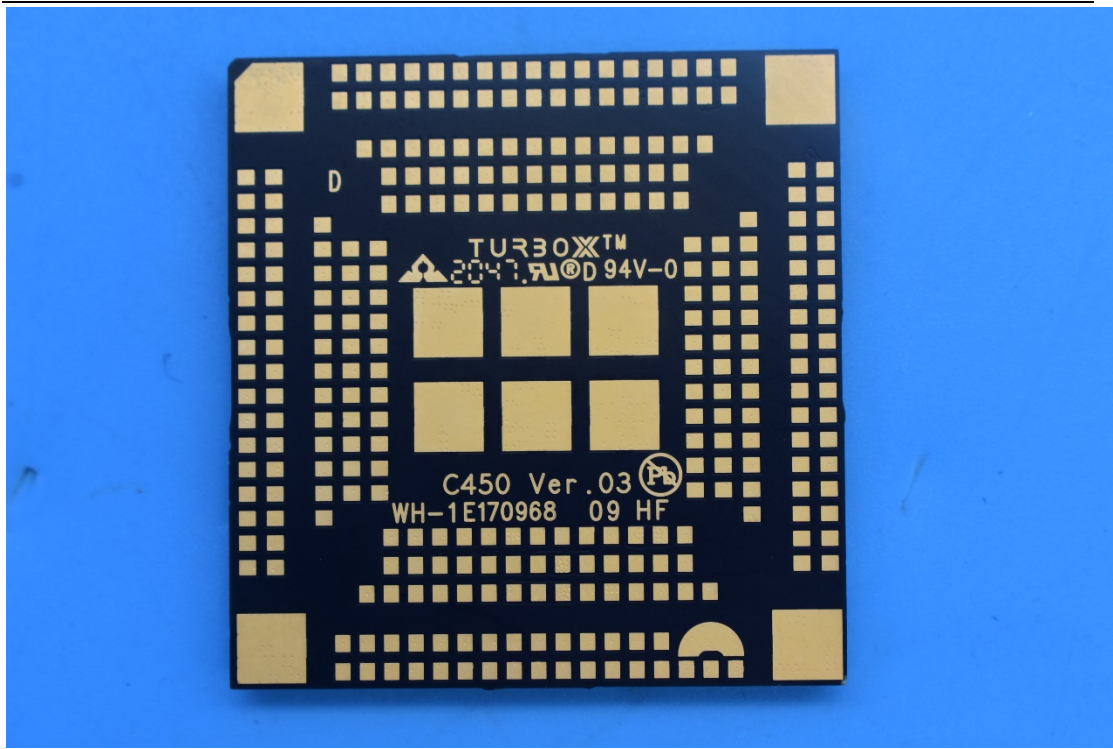

FCC ID:2AOHHTURBOXC450, MODEL NAME:TurboX C450

## Internal Photos

## 2. Antenna view