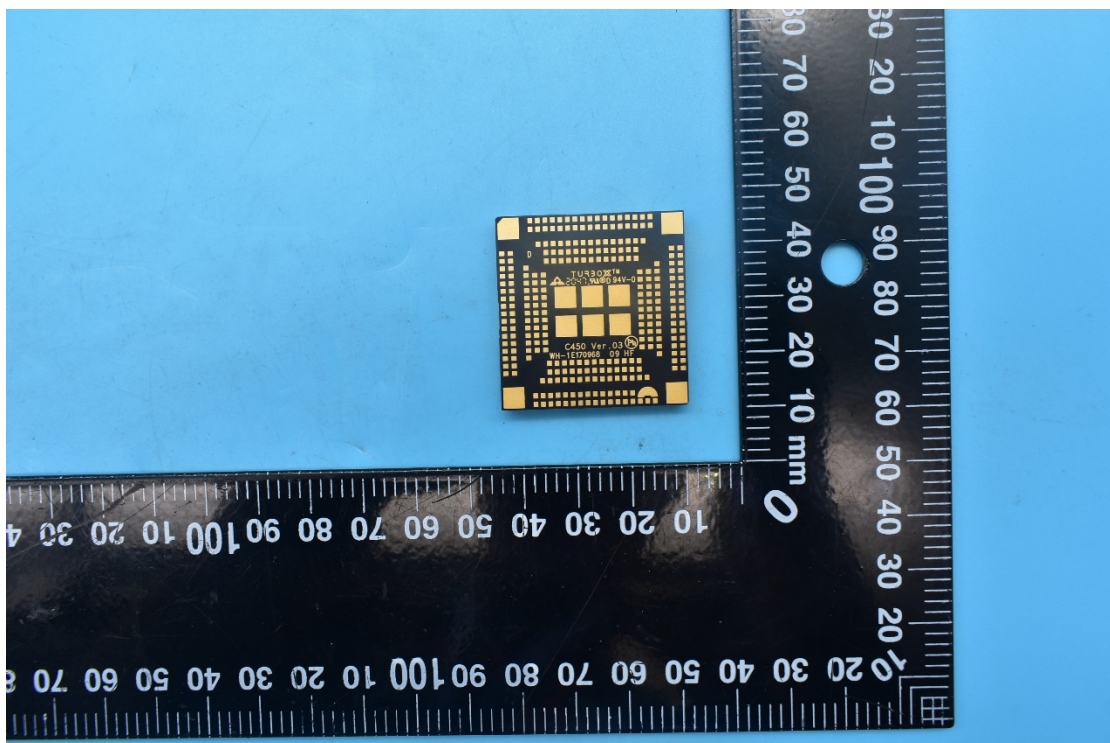

FCC ID:2AOHHTURBOXC450, MODEL NAME:TurboX C450

## Internal Photos

### 1. EUT uncover view

## 2. Antenna view