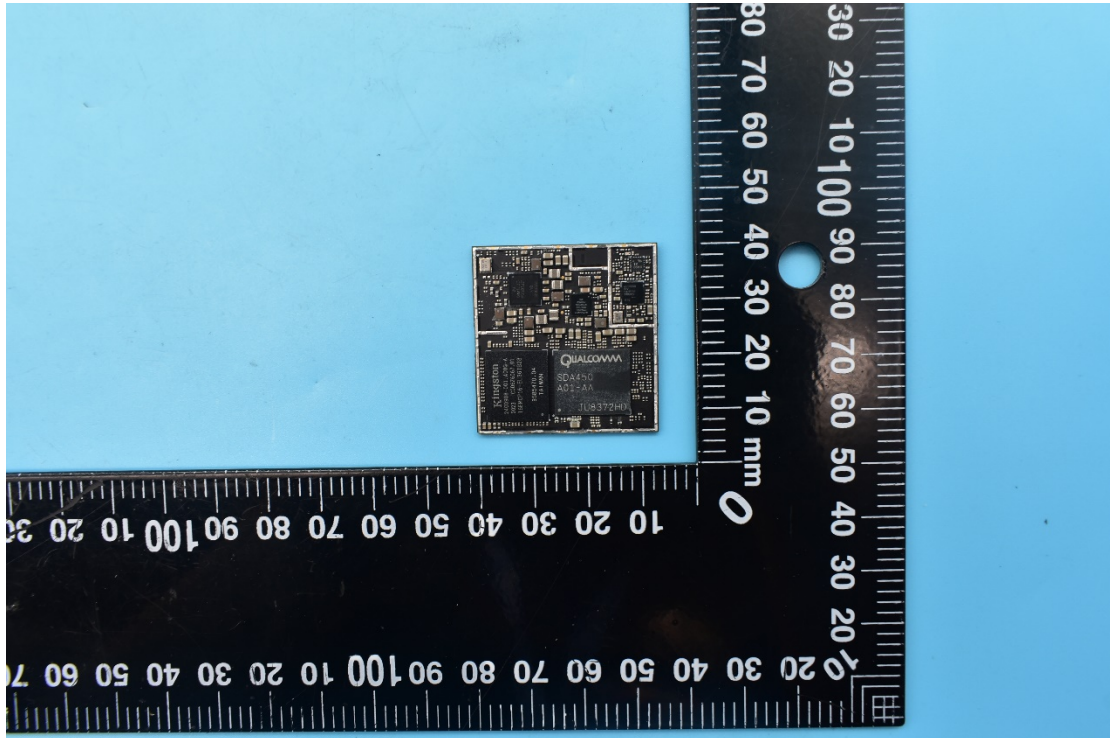

FCC ID:2AOHHTURBOXC450, MODEL NAME:TurboX C450

## Internal Photos

## 2. Antenna view