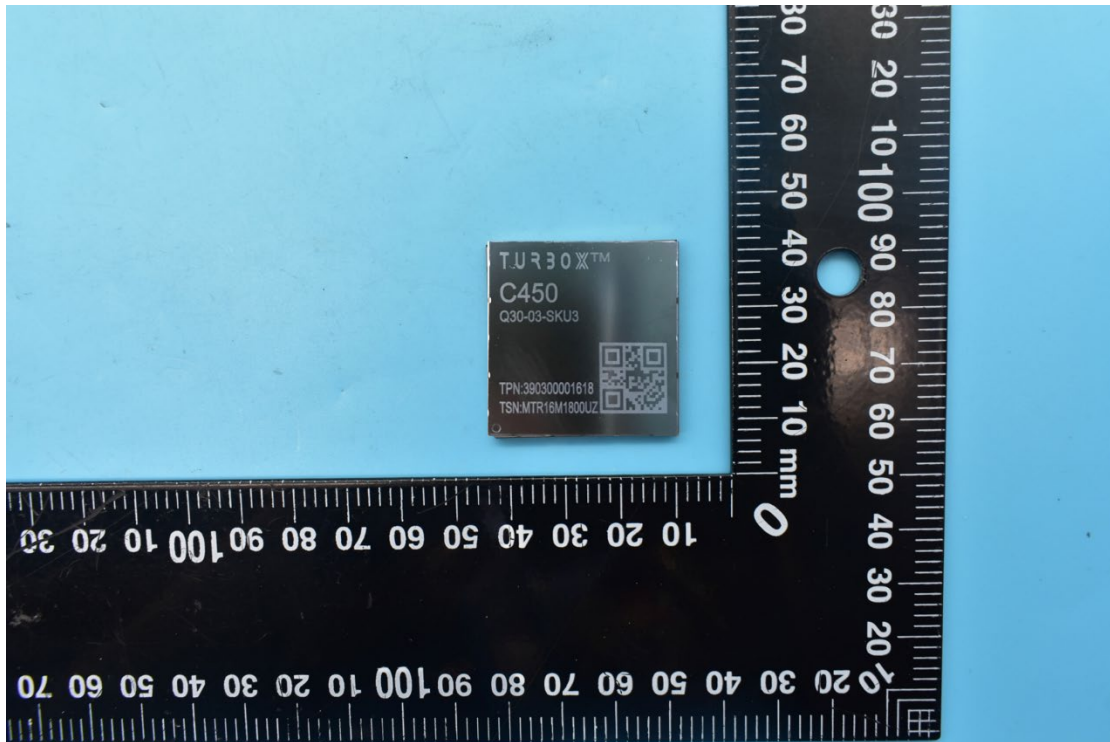

FCC ID:2AOHHTURBOXC450, MODEL NAME:TurboX C450

External Photos

1. EUT front view

2. EUT rear view