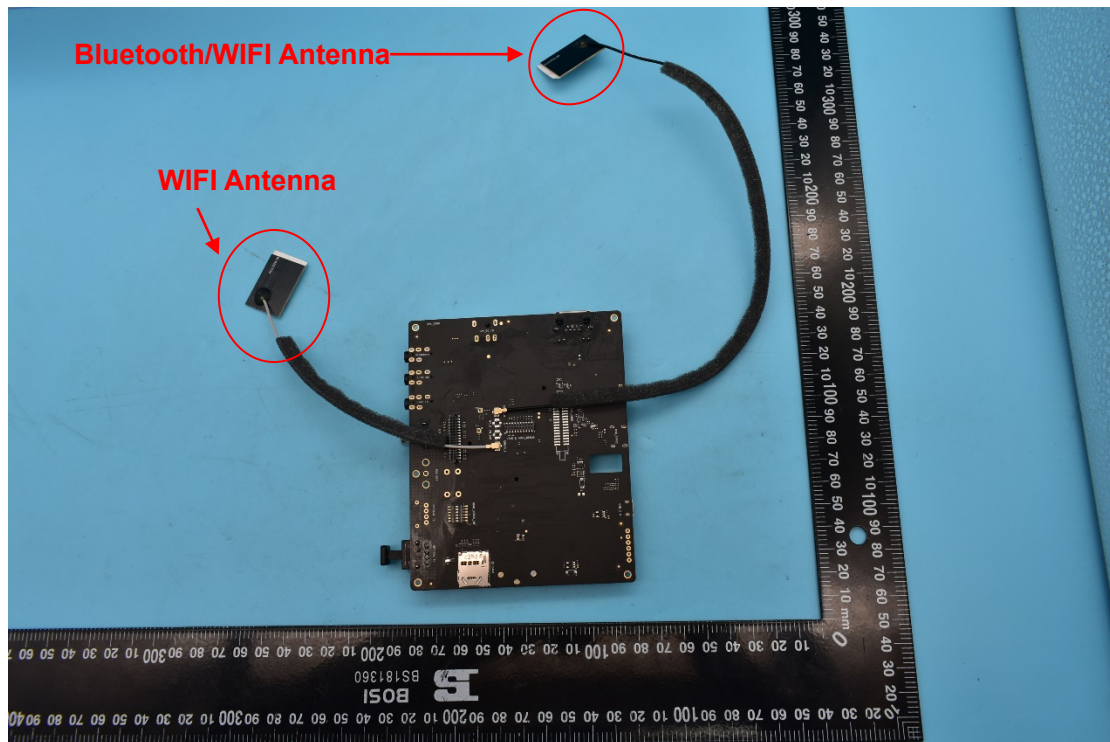

FCC ID:2AOHHTURBOXC405, MODEL NAME:TurboX C405-D

Internal Photos

1. EUT uncover view

2. Antenna view

Antenna Type A

Antenna Type B

Note: Antenna Type A and Antenna Type B are not shipped with the product.