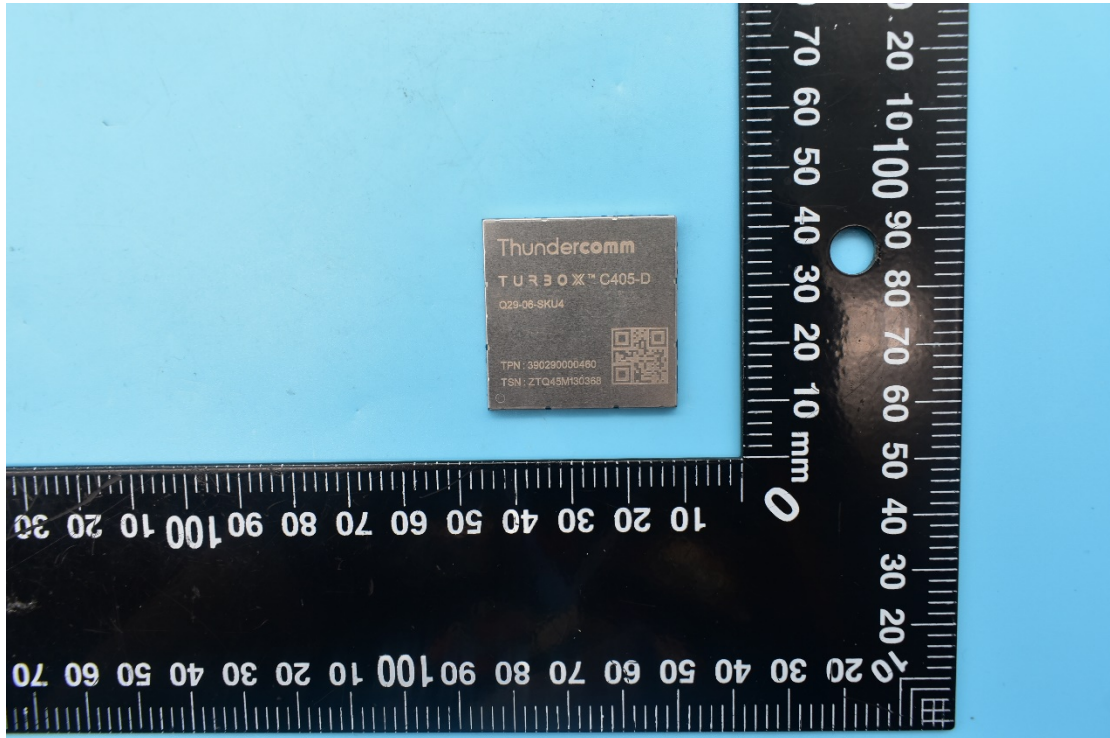

FCC ID:2AOHHTURBOXC405, MODEL NAME:TurboX C405-D

Internal Photos

1. EUT uncover view

2. Antenna view

Antenna Type A

Antenna Type B

Note: Antenna Type A and Antenna Type B are not shipped with the product.