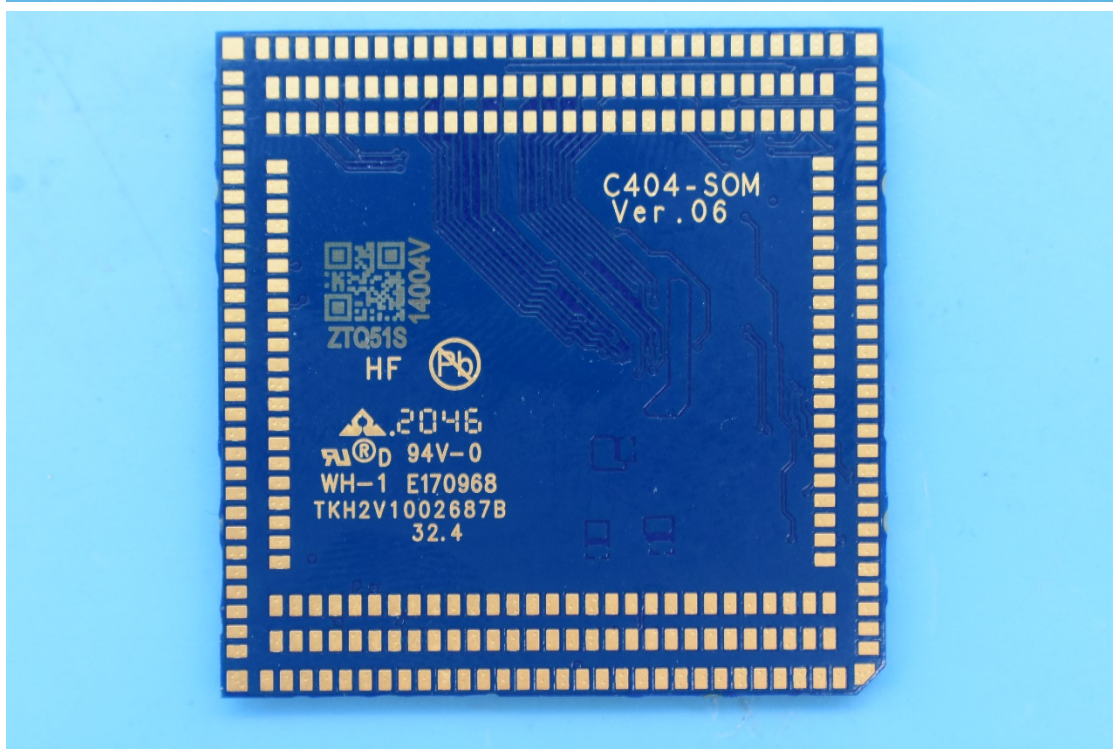

FCC ID:2AOHHTURBOXC405, MODEL NAME:TurboX C405-D

Internal Photos

1. EUT uncover view

2. Antenna view

Antenna Type A

Antenna Type B

Note: Antenna Type A and Antenna Type B are not shipped with the product.