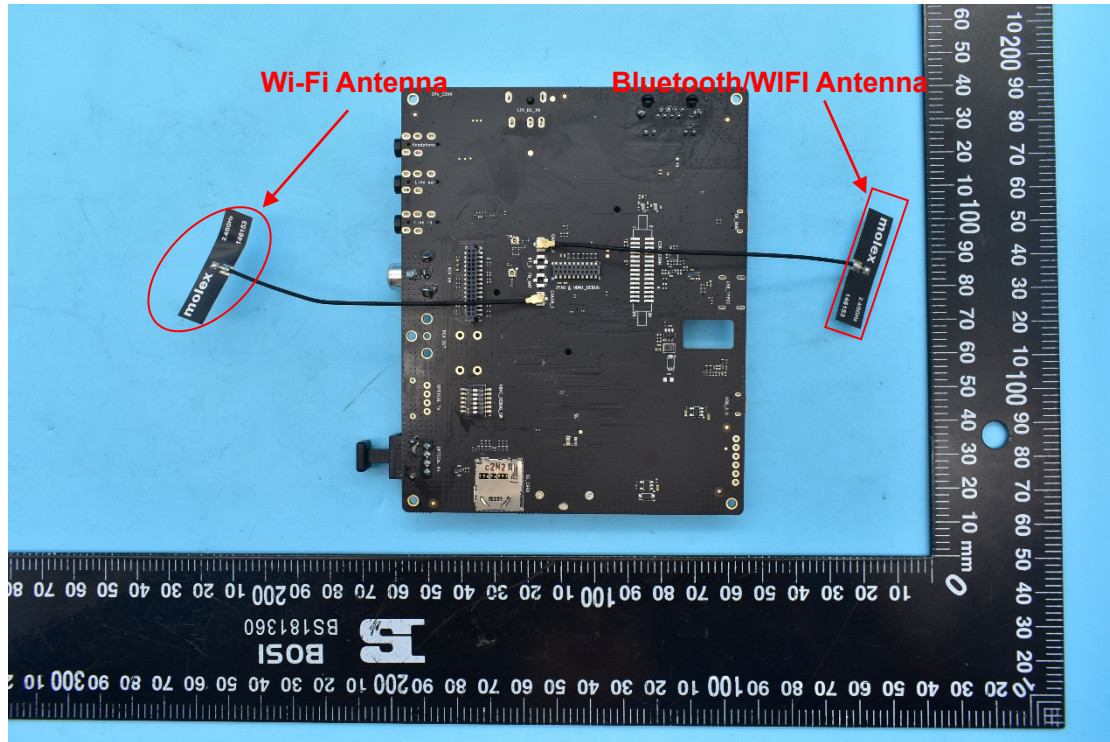

FCC ID:2AOHHTURBOXC405, MODEL NAME:TurboX C405-D

Internal Photos

1. EUT uncover view

2. Antenna view

Antenna Type A

Antenna Type B

Note: Antenna Type A and Antenna Type B are not shipped with the product.