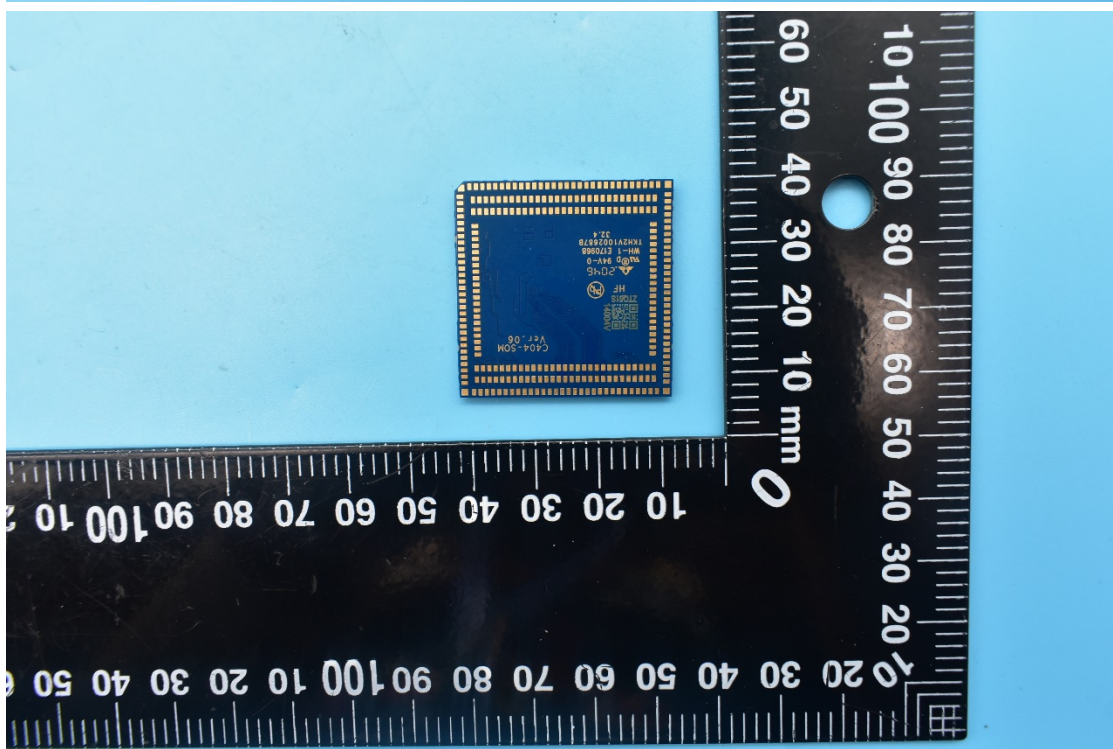

FCC ID:2AOHHTURBOXC405, MODEL NAME:TurboX C405-D

Internal Photos

1. EUT uncover view

2. Antenna view

Antenna Type A

Antenna Type B

Note: Antenna Type A and Antenna Type B are not shipped with the product.