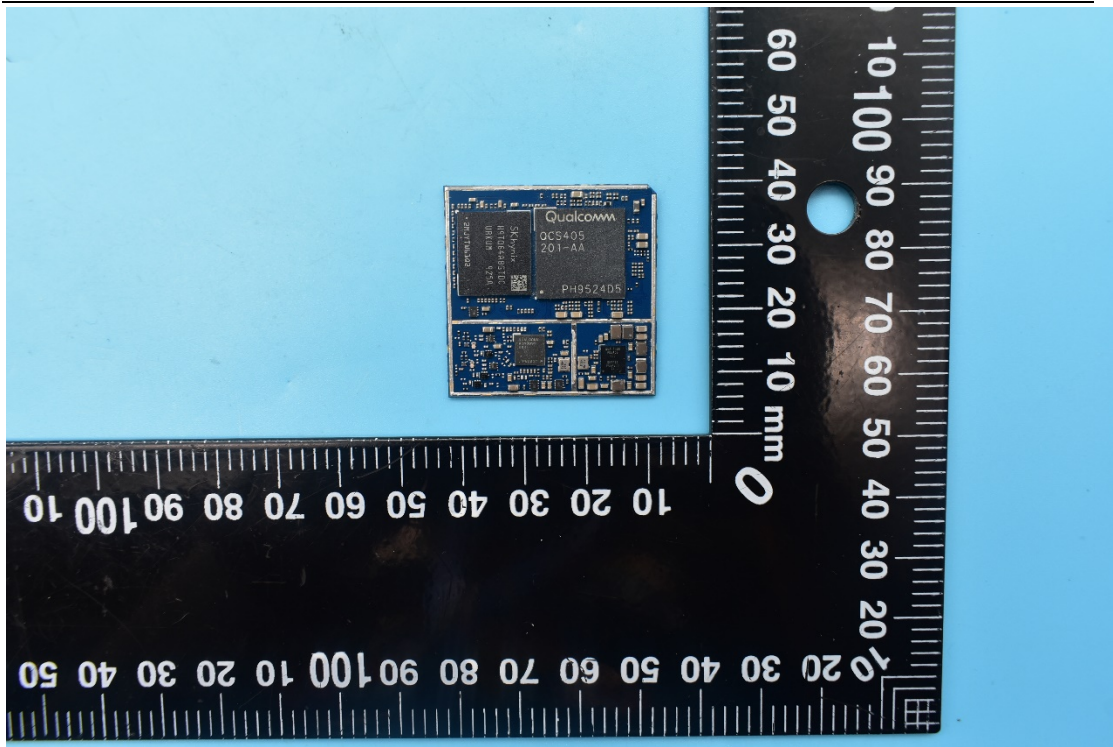

FCC ID:2AOHHTURBOXC405, MODEL NAME:TurboX C405-D

Internal Photos

1. EUT uncover view

2. Antenna view

Antenna Type A

Antenna Type B

Note: Antenna Type A and Antenna Type B are not shipped with the product.