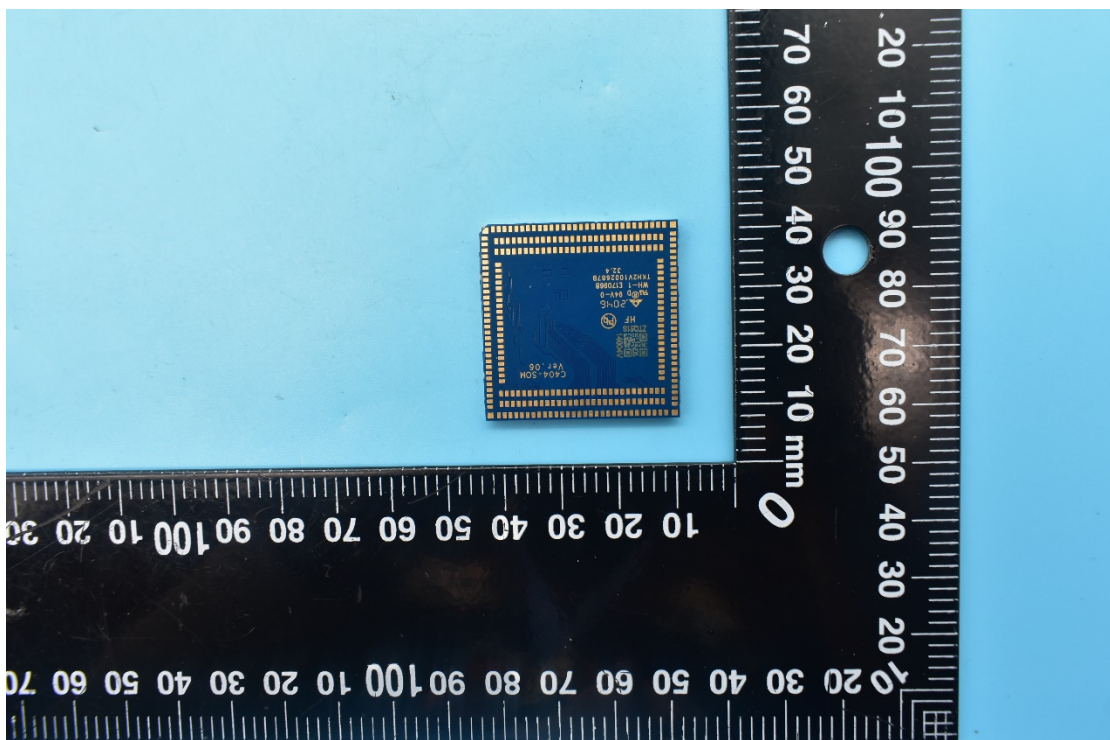

FCC ID:2AOHHTURBOXC405, MODEL NAME:TurboX C405-D

Internal Photos

1. EUT uncover view

2. Antenna view

Antenna Type A

Antenna Type B

Note: Antenna Type A and Antenna Type B are not shipped with the product.