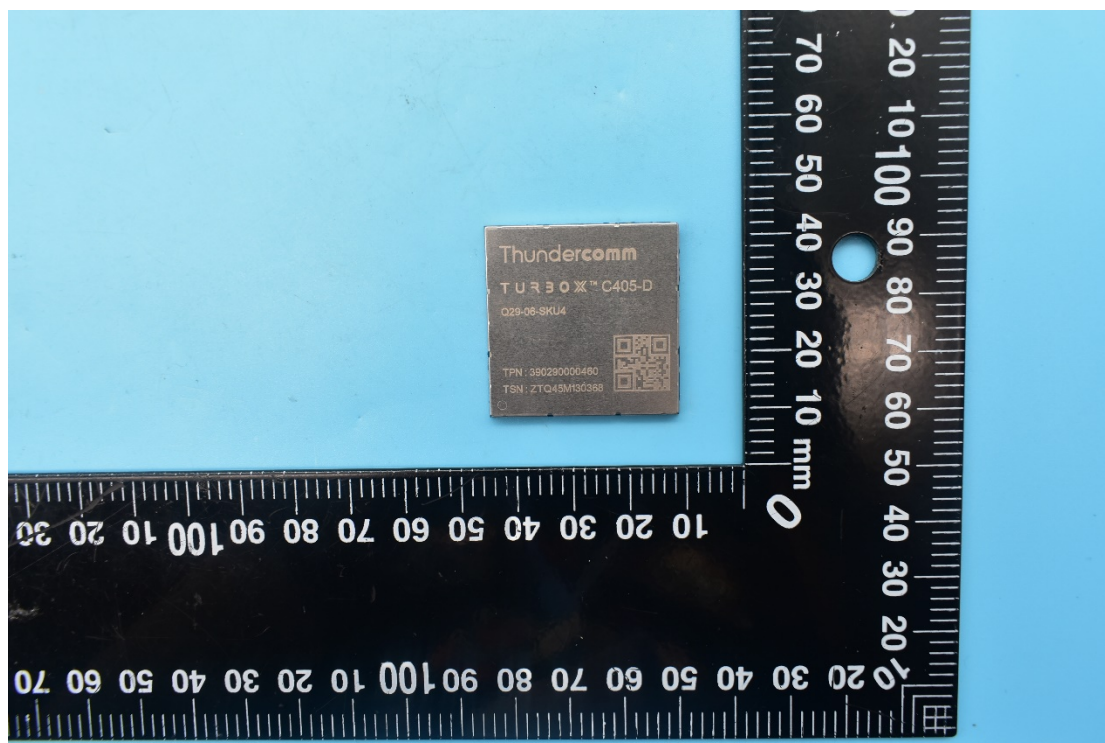

FCC ID:2AOHHTURBOXC405, MODEL NAME:TurboX C405-D

External Photos

1. EUT top view

2. EUT bottom view