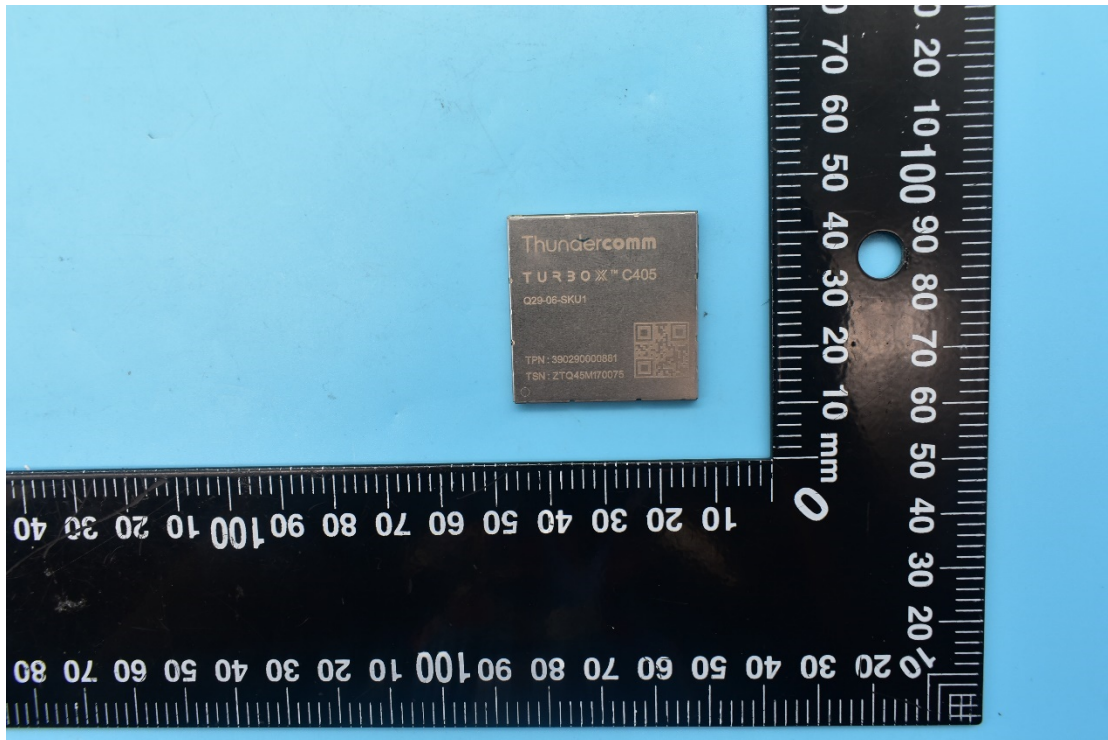

**FCC ID:2AOHHTURBOXC405, MODEL NAME:TurboX C405**

**External Photos**

1. EUT top view

2. EUT bottom view