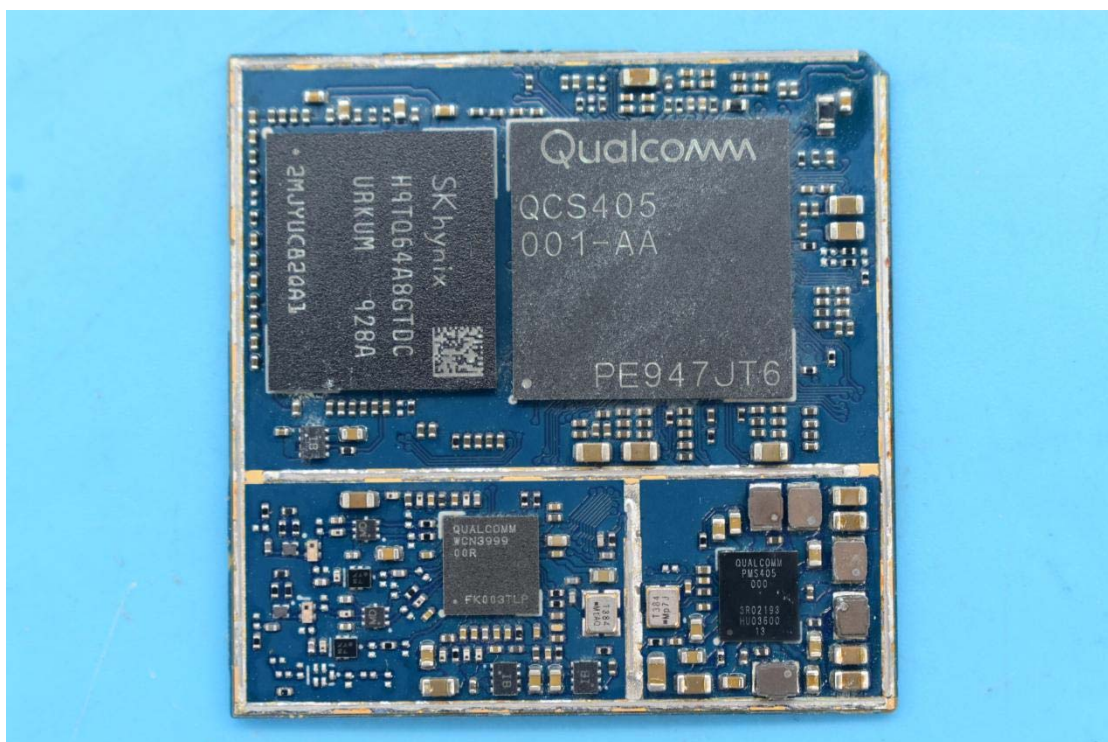

FCC ID:20AHHTURBOXC405-D, MODEL NAME:TurboX C405

IC:23465-TURBOXC400

### Internal Photos

1. EUT uncover view