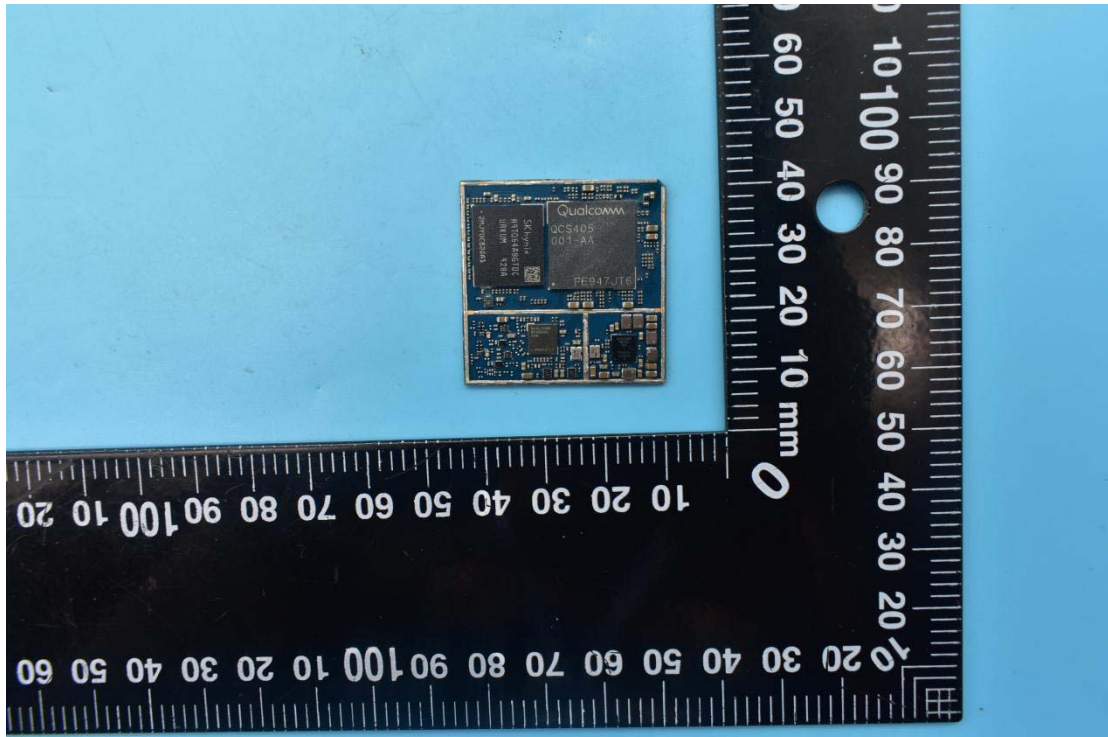

FCC ID:20AHHTURBOXC405-D, MODEL NAME:TurboX C405

IC:23465-TURBOXC400

### Internal Photos

1. EUT uncover view

## 2. Antenna view