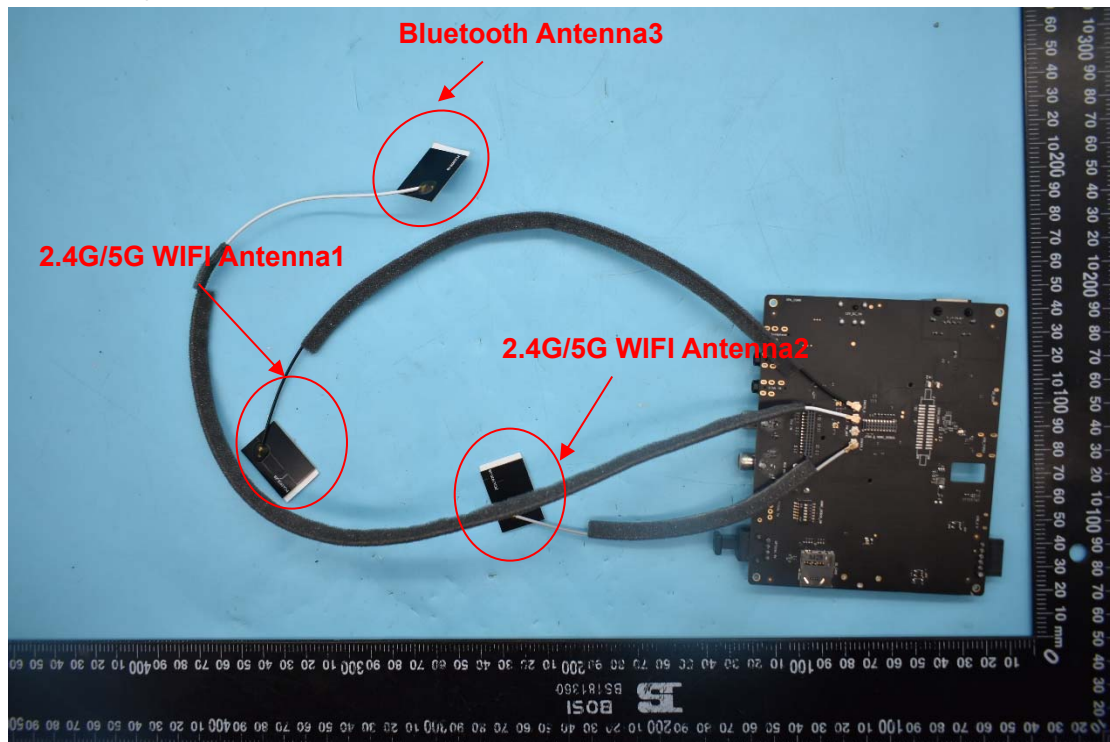

Antenna Type B

Note: Antenna Type A and Antenna Type B are not shipped with the product.