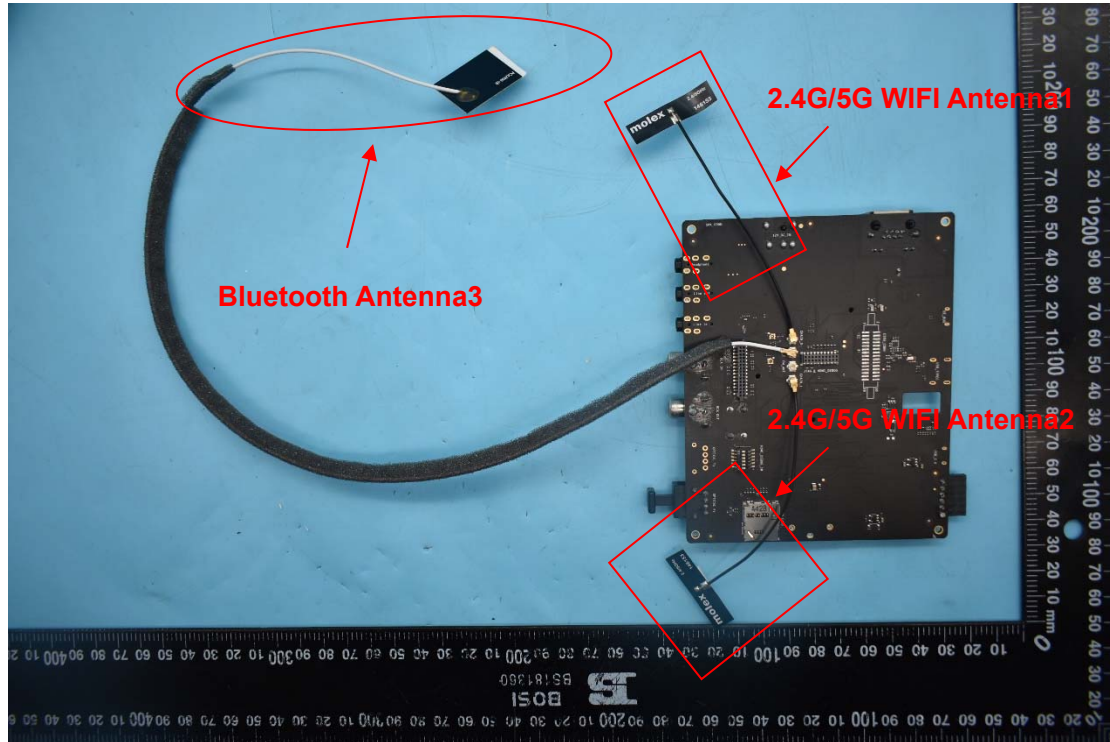

2. Antenna view

Antenna Type A