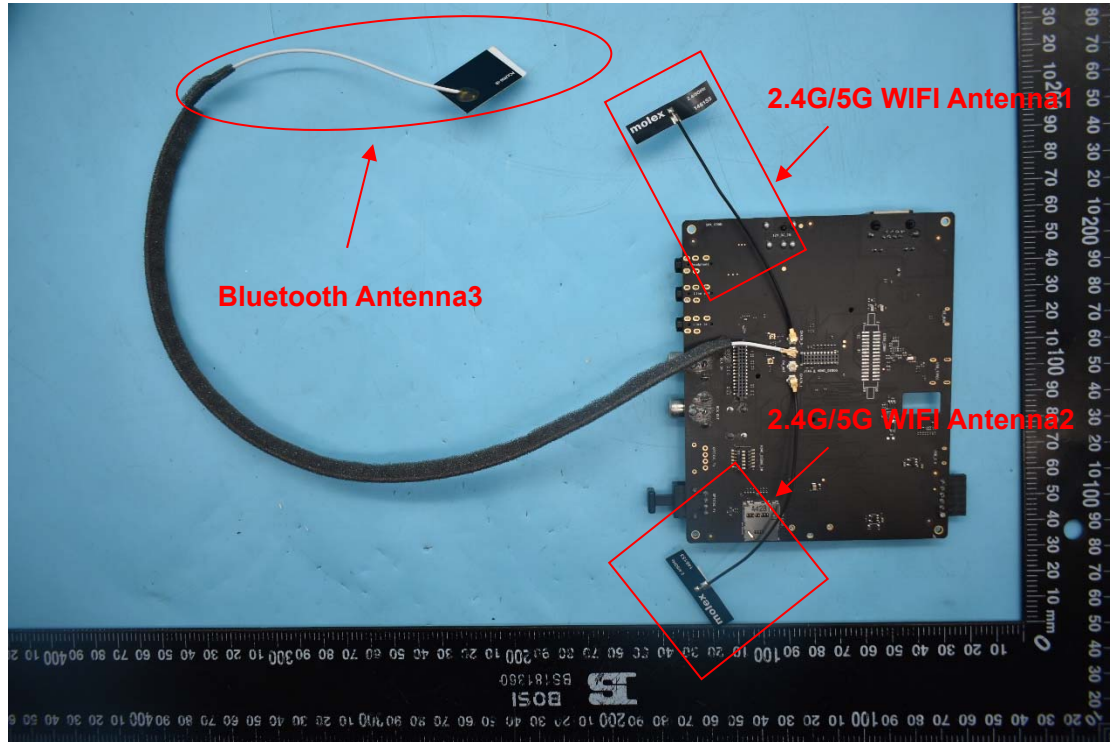

CC ID:20AHHTURBOXC405-D, MODEL NAME:TurboX C405-D

IC:23465-TURBOXC400

Internal Photos

1. EUT uncover view

2. Antenna view

Antenna Type A

Antenna Type B

Note: Antenna Type A and Antenna Type B are not shipped with the product.