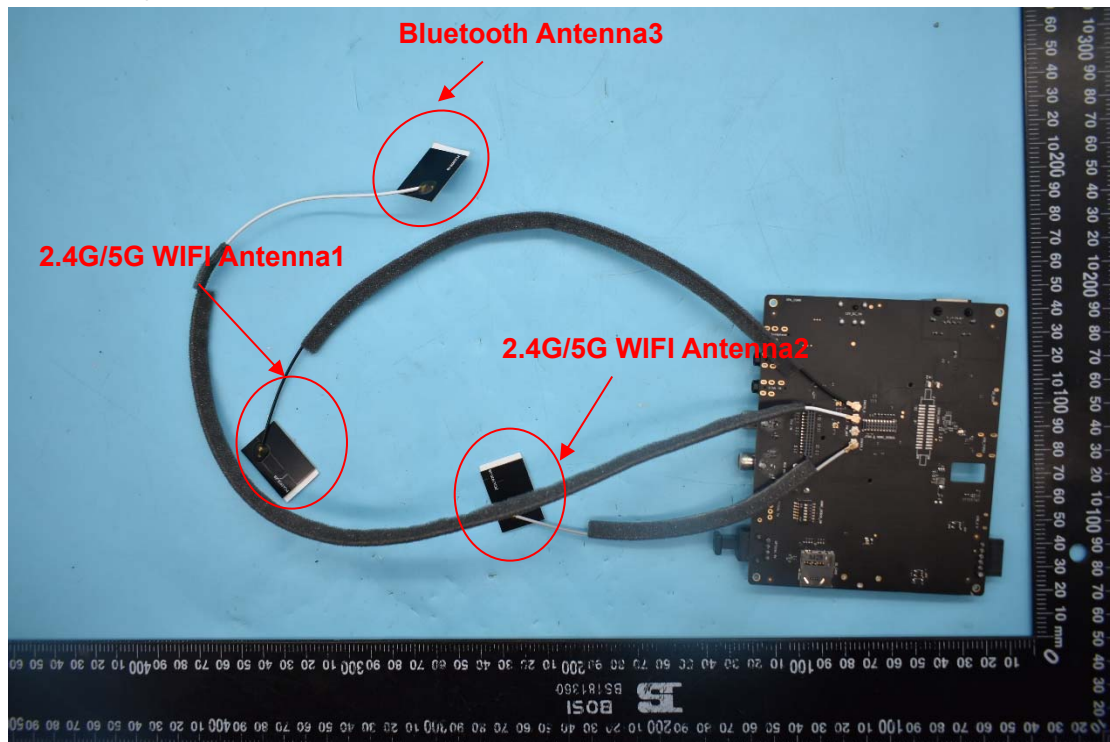

CC ID:20AHHTURBOXC405-D, MODEL NAME:TurboX C405-D

IC:23465-TURBOXC400

Internal Photos

1. EUT uncover view

2. Antenna view

Antenna Type A

Antenna Type B

Note: Antenna Type A and Antenna Type B are not shipped with the product.