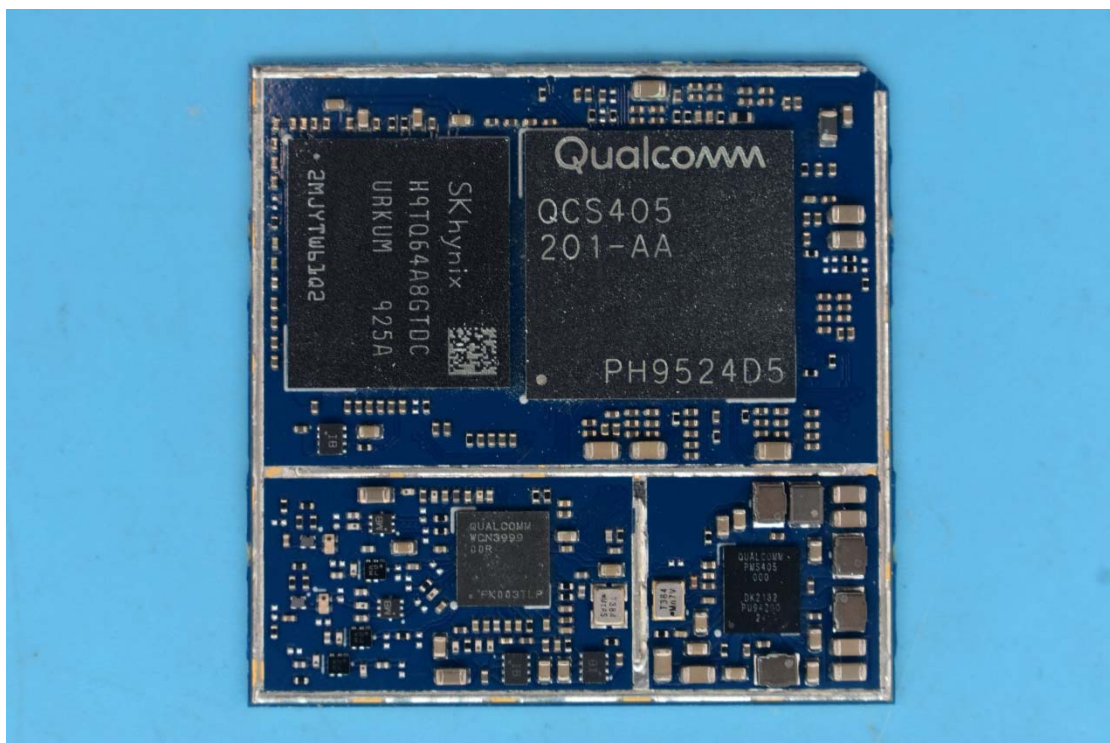

CC ID:20AHHTURBOXC405-D, MODEL NAME:TurboX C405-D

IC:23465-TURBOXC400

Internal Photos

1. EUT uncover view

2. Antenna view

Antenna Type A

Antenna Type B

Note: Antenna Type A and Antenna Type B are not shipped with the product.