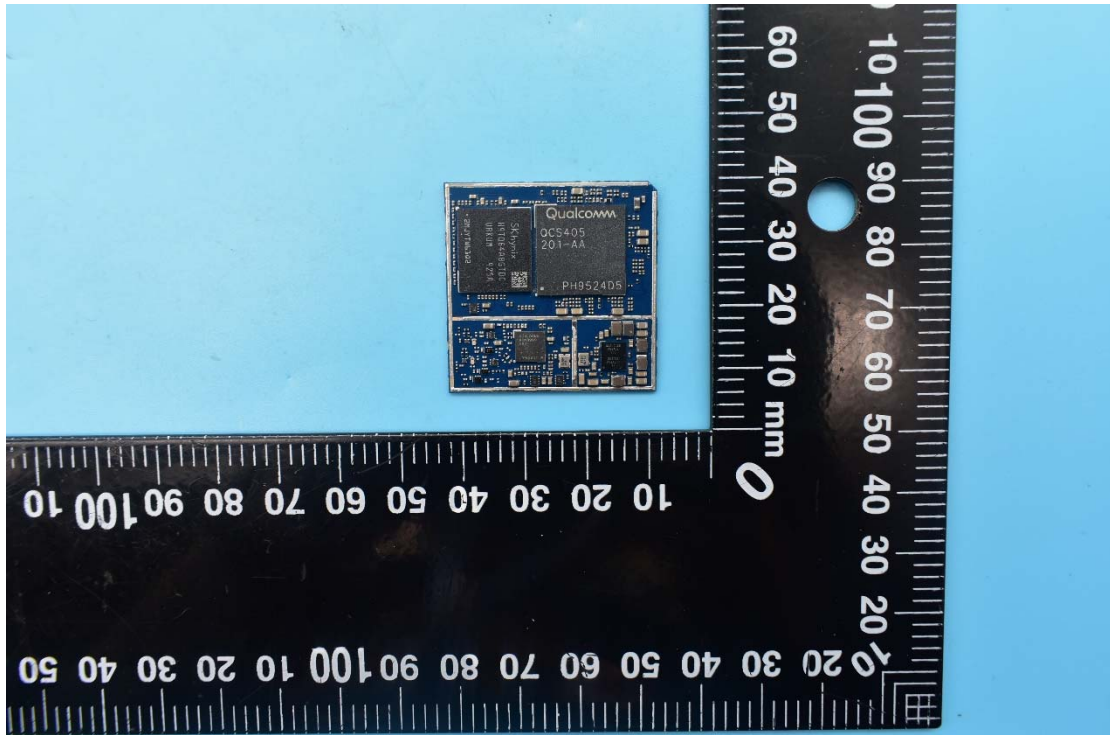

CC ID:20AHHTURBOXC405-D, MODEL NAME:TurboX C405-D

IC:23465-TURBOXC400

Internal Photos

1. EUT uncover view

2. Antenna view

Antenna Type A

Antenna Type B

Note: Antenna Type A and Antenna Type B are not shipped with the product.