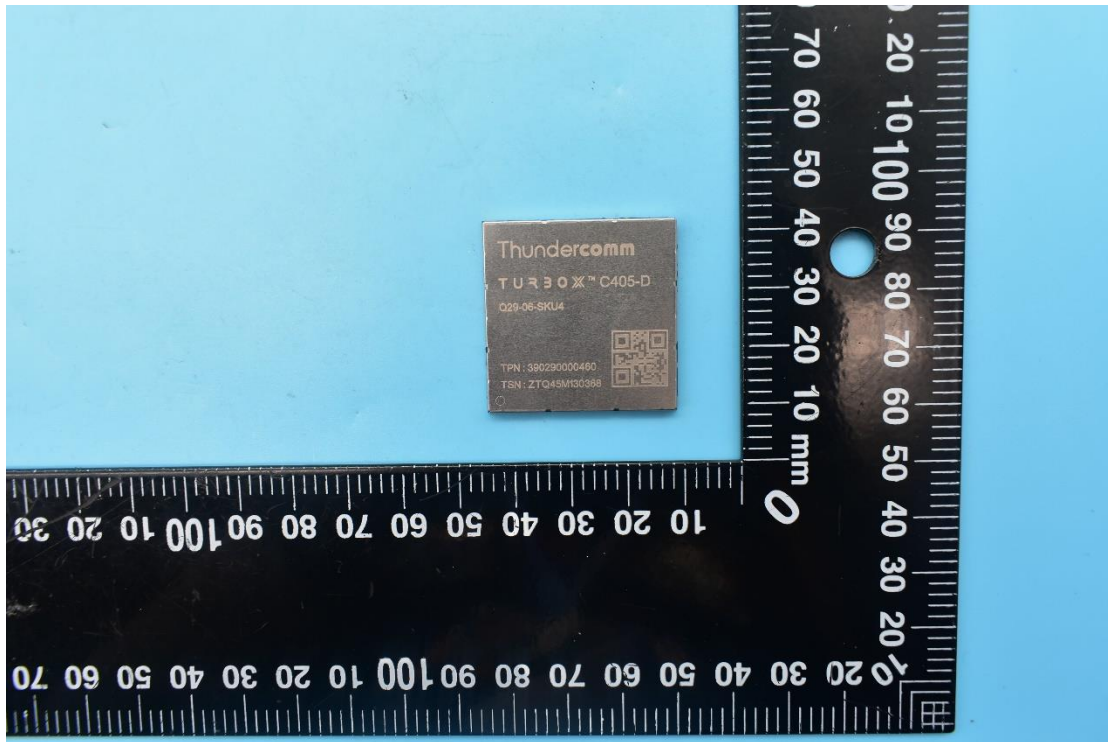

FCC ID:20AHHTURBOXC405-D, MODEL NAME:TurboX C405

IC:23465-TURBOXC400

External Photos

1. EUT front view

2. EUT rear view