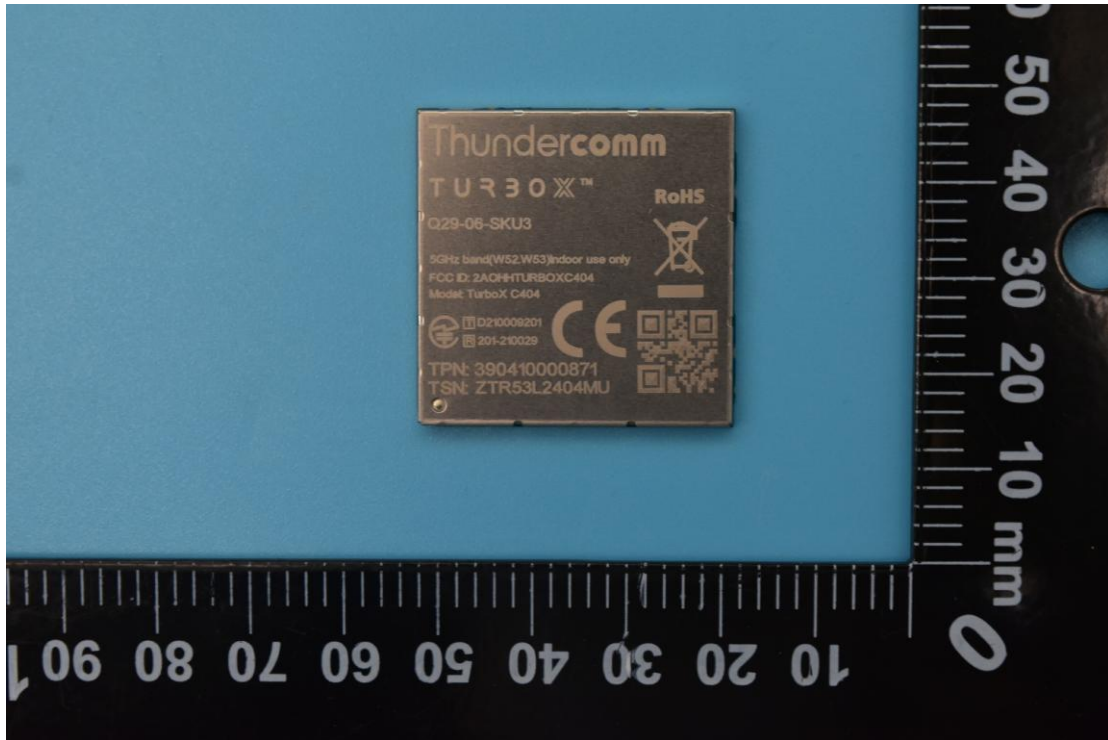

MODEL NAME: TurboX C404

External Photos

1. EUT front view

2. EUT rear view