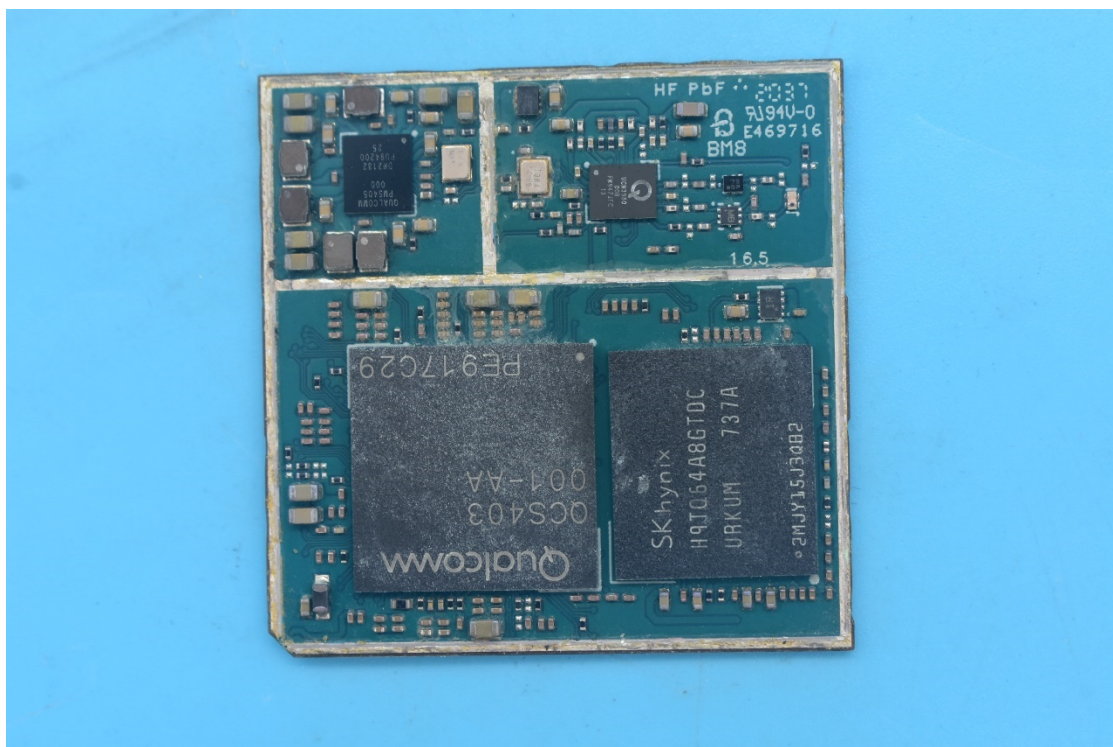

FCC ID:2AOHHTURBOXC403C, MODEL NAME:TurboX C403-C

Internal Photos

1. EUT uncover view

2. Antenna view