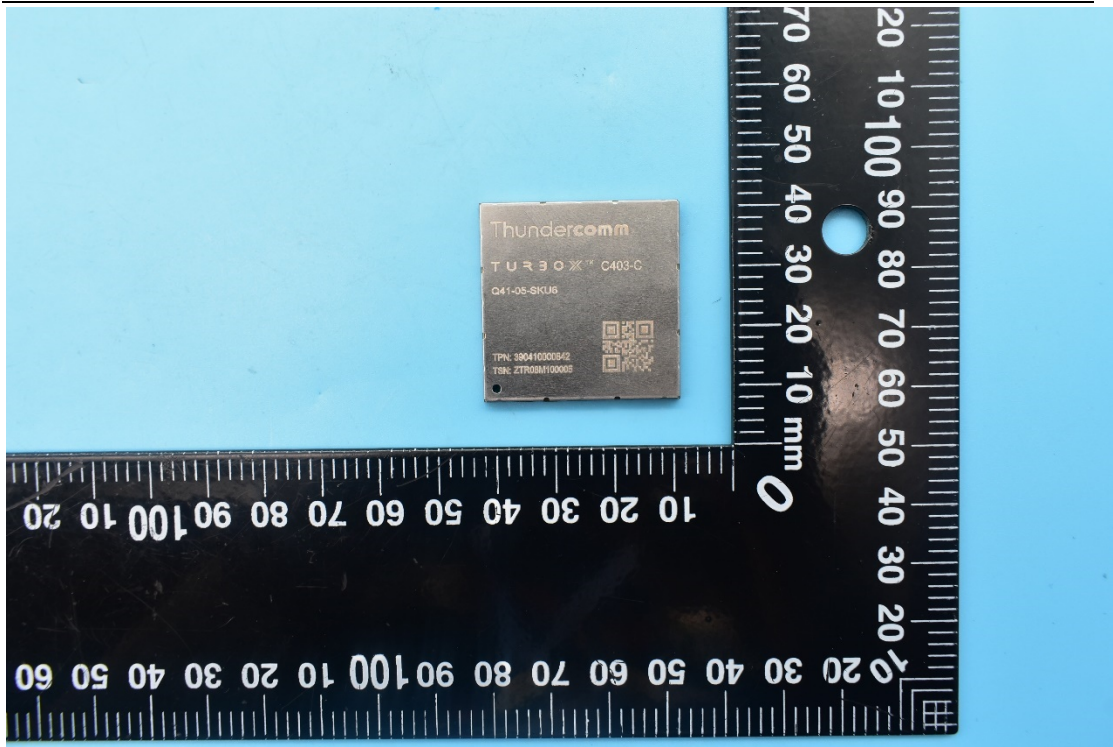

FCC ID:2AOHHTURBOXC403C, MODEL NAME:TurboX C403-C

Internal Photos

1. EUT uncover view

2. Antenna view