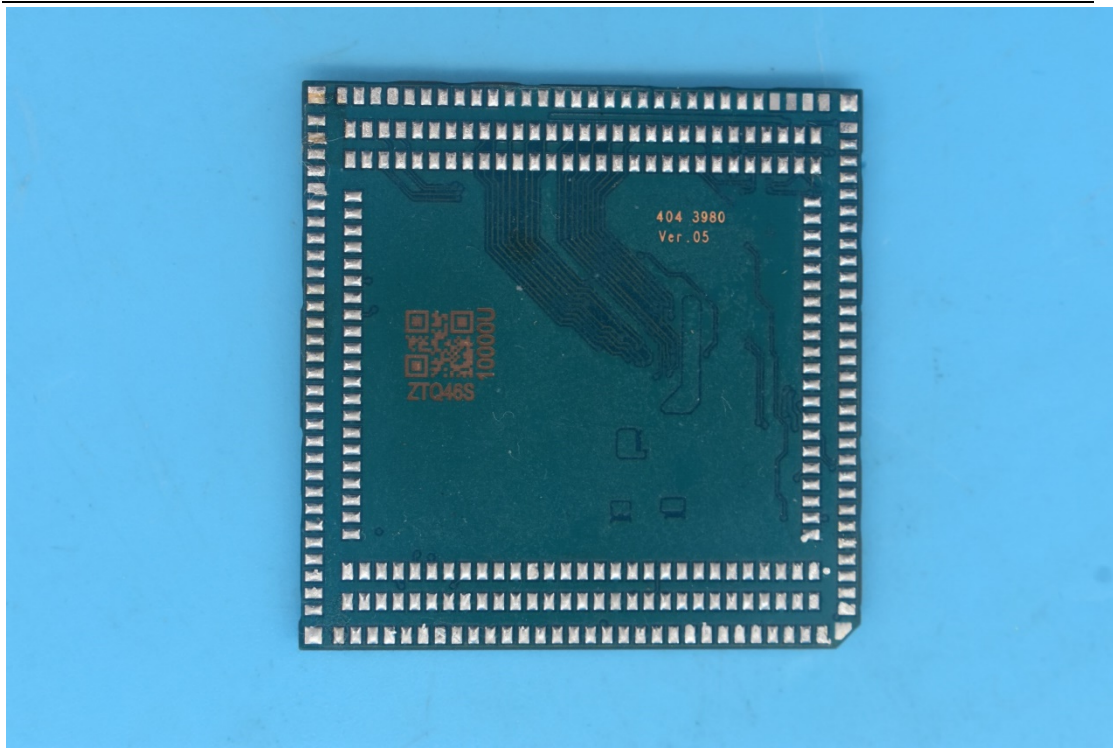

FCC ID:2AOHHTURBOXC403C, MODEL NAME:TurboX C403-C

Internal Photos

1. EUT uncover view

2. Antenna view