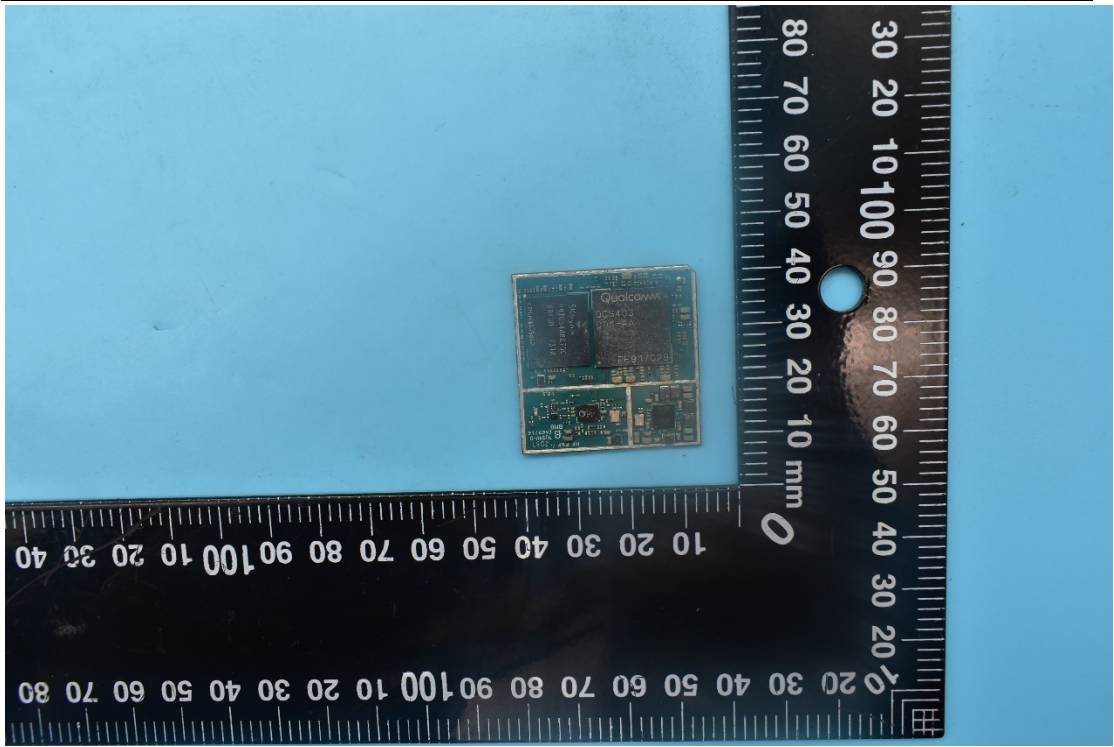

FCC ID:2AOHHTURBOXC403C, MODEL NAME:TurboX C403-C

Internal Photos

1. EUT uncover view

2. Antenna view