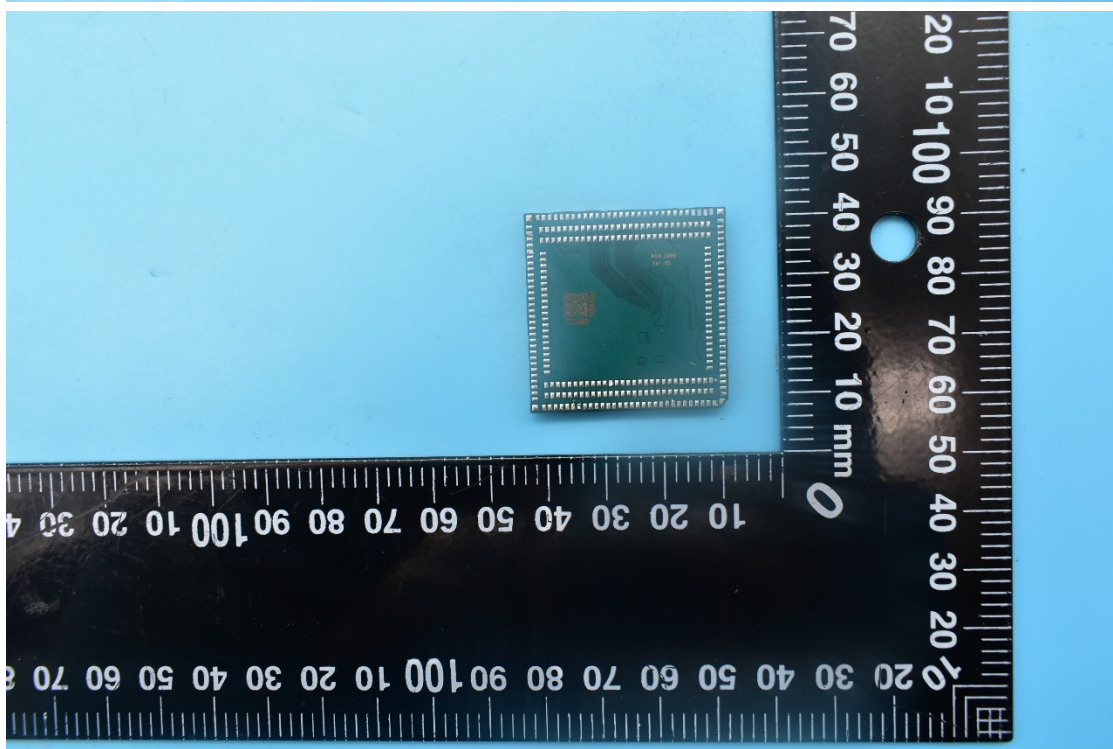

FCC ID:2AOHHTURBOXC403C, MODEL NAME:TurboX C403-C

Internal Photos

1. EUT uncover view

2. Antenna view