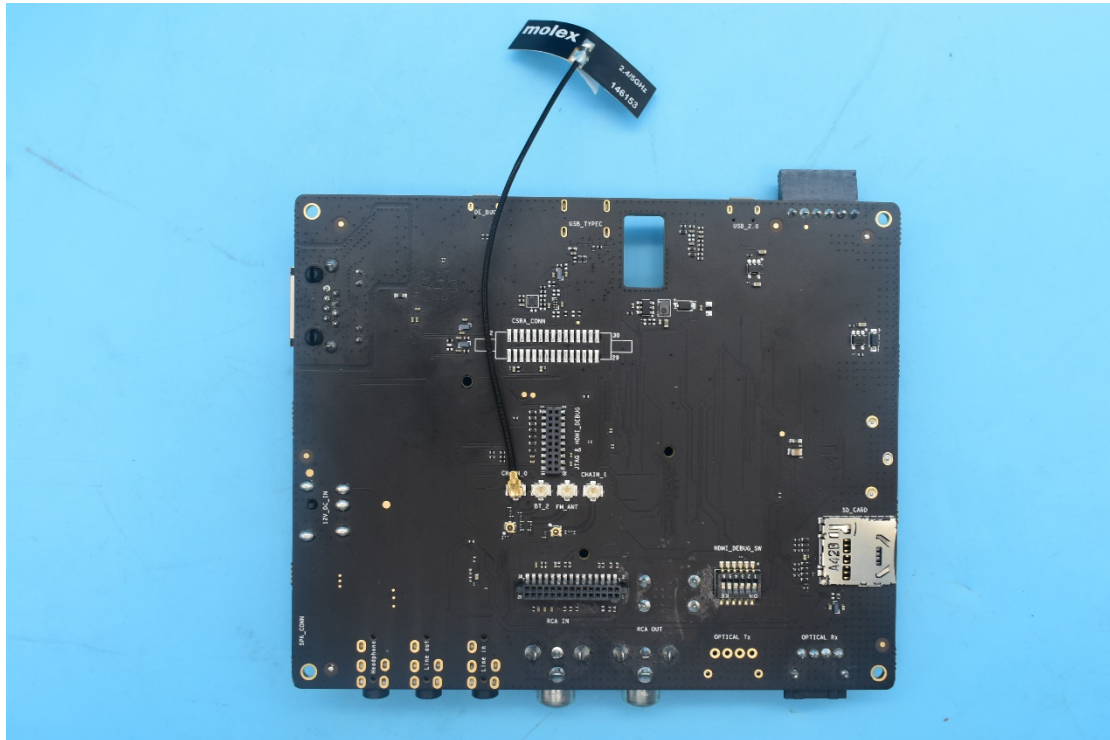

FCC ID:2AOHHTURBOXC403C, MODEL NAME:TurboX C403-C

Internal Photos

1. EUT uncover view

2. Antenna view