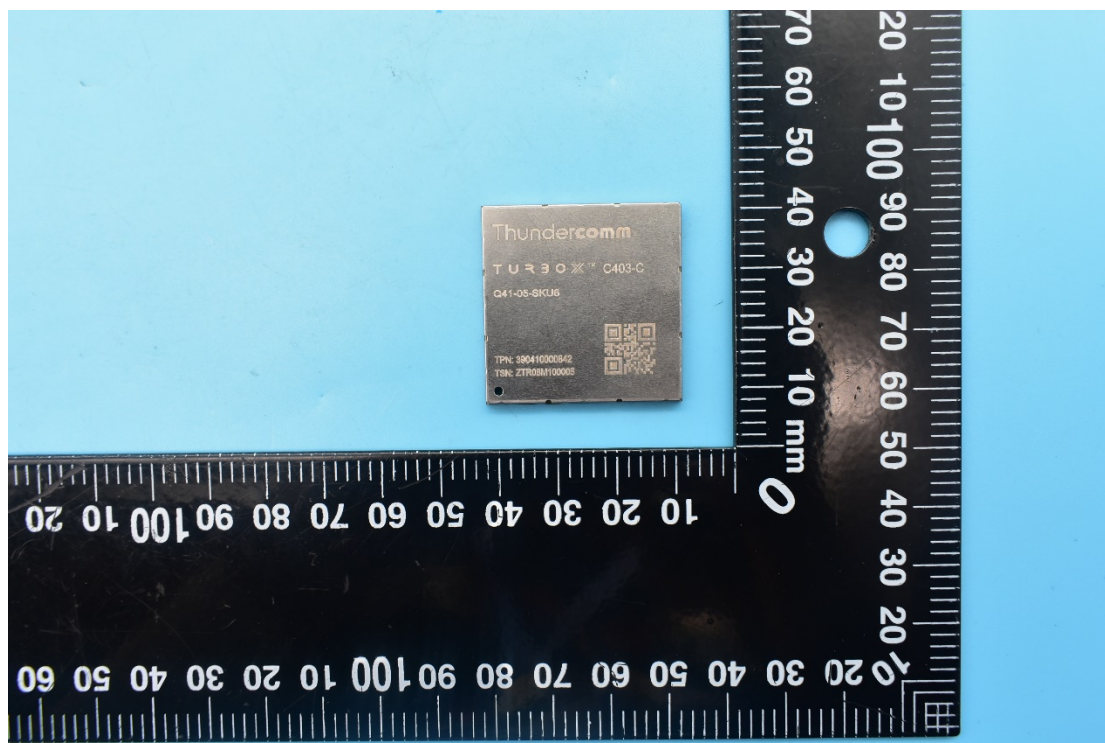

FCC ID:2AOHHTURBOXC403C, MODEL NAME:TurboX C403-C

## External Photos

### 1. EUT top view